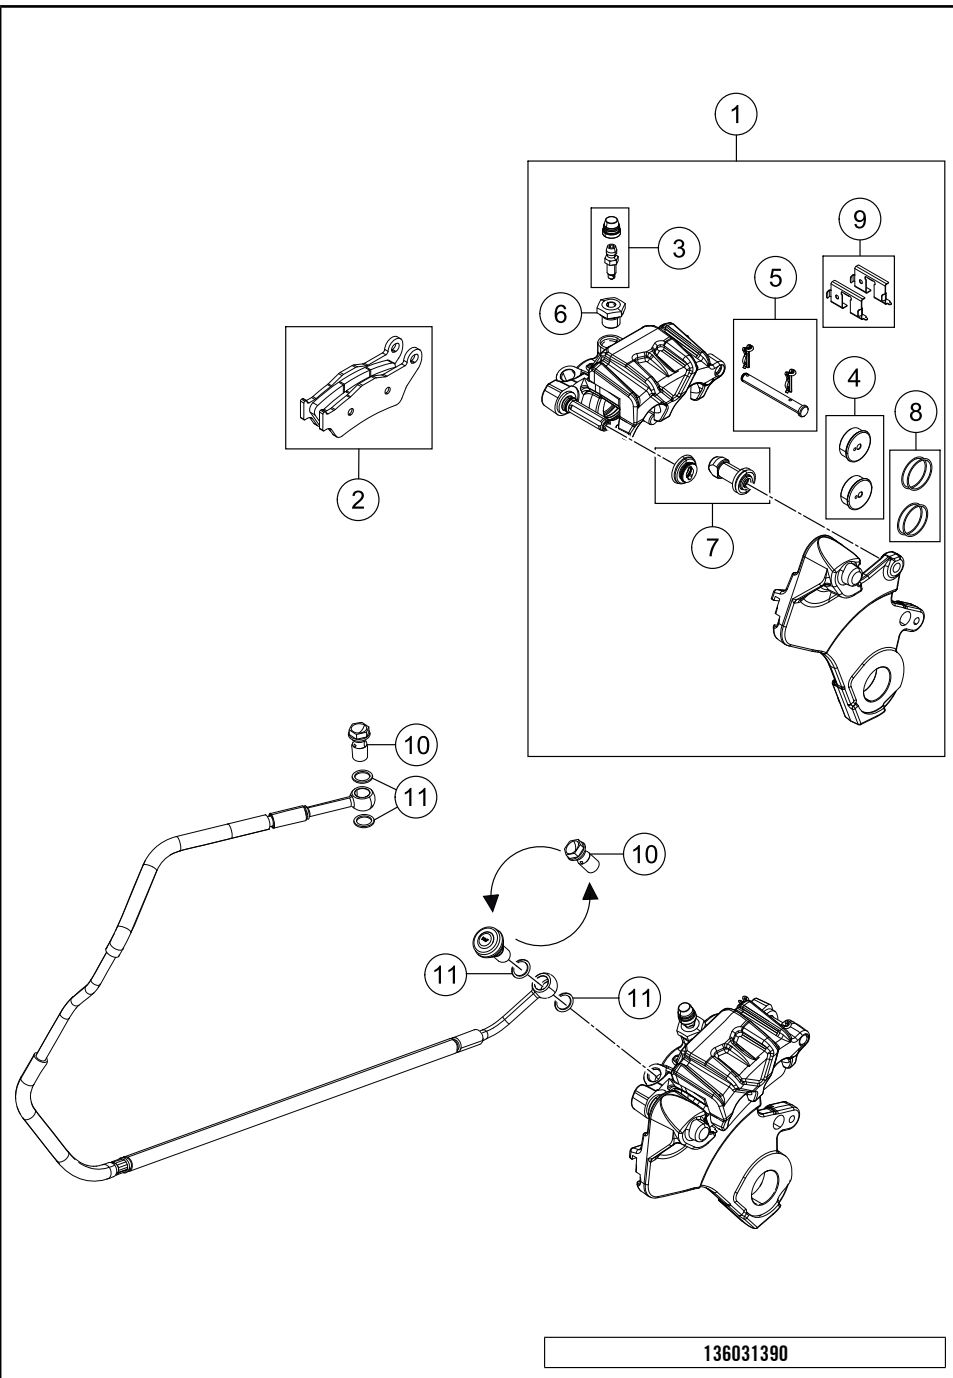

REAR BRAKE CALIPER

1290 Super Adventure R 2020 EU 2020

POS	PARTNUMBER	PARTNAME	PIECE
1	6031308010130	BRAKE CALIPER REAR W/O PADS	1
2	50313030000	BRAKE PAD SET FR. TOSHIBA H38	1
3	60013020200	BLEEDER SCREW WITH CAP M6	1
4	60013083200	BRAKE PISTONS 05	1
5	77013017000	BOLT CPL. 09	1
6	60013020100	ADAPTER SCREW	1
7	54613218000	CUP SET SHORT	1
8	60013081000	REP.KIT SEALING RINGS	1
9	60013018100	RETAINING PLATE SET REAR 03	1
10	62113020100	banjo bolt M10x1x19.5	2
11	0603100141	sealing ring DIN 7603 10x14x1	4

136031390

13216

* NEW PART

X ON DEMAND