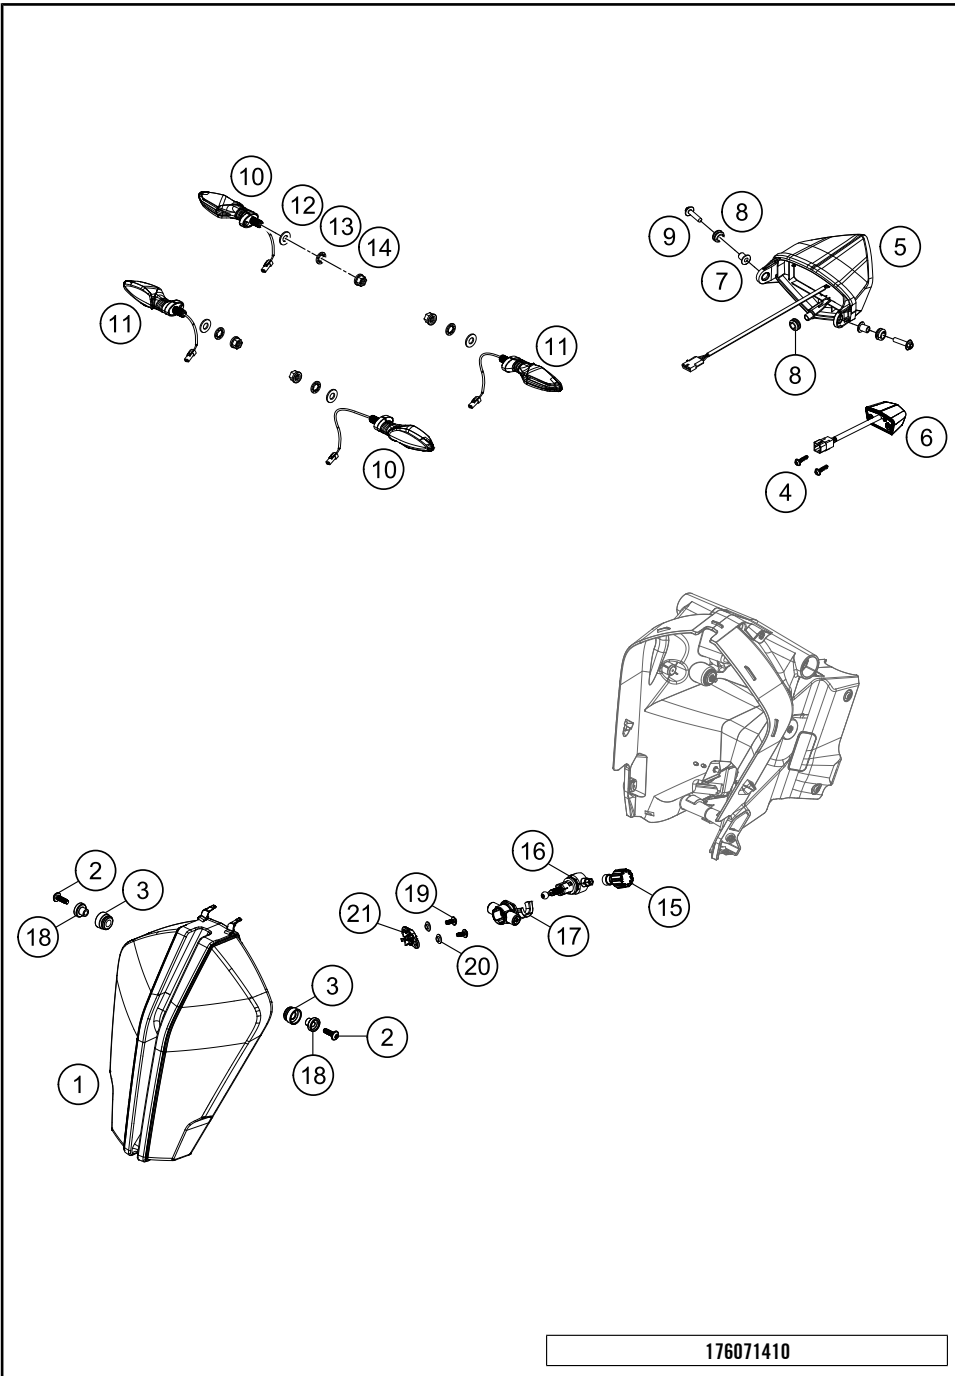

136031390

13216

\* NEW PART

X ON DEMAND

POS	PARTNUMBER	PARTNAME	PIECE
1	60714001000	Headlight LED TFL	1
2	60714014200	EJOT Altracs 5161 60x20	2
3	60714011060	Plug-in element headlight	2
4	0081050121	EJOT PT screw K50x12	6
5	60314040100	Rear light	1
6	60314047000	license plate lighting	1
7	60308006000	COLLAR BUSHING 6,2X9,2X15X12,5	2
8	60006001022	rubber grommet 9x11x16x8.5 mm	3
9	0024060256	HH COLLAR SCREW M6X25 TX30	2
10	60314025000	turn signal front left/rear right	2
11	60314026000	turn signal front right/rear left	2
12	0433100003	WASHER 18x10,5x1,6	4
13	0797100003	LOCK WASHER DIN6797-J10,5 ZI	4
14	58414030000	HH COLLAR NUT M10X1,25 WS=13	4
15	60714023000	Thumbwheel headlight adjust.	1
16	60714020000	Headlight adjuster	1
17	60714024100	Headlight support	1
18	60714011050	Bushing	2
19	58605083014	SCREW M5X14 TORX 25 07	2
20	60714010080	Collar bushing 5.1x8x13x8 mm	2
21	61614020100	Ballhead holder	1