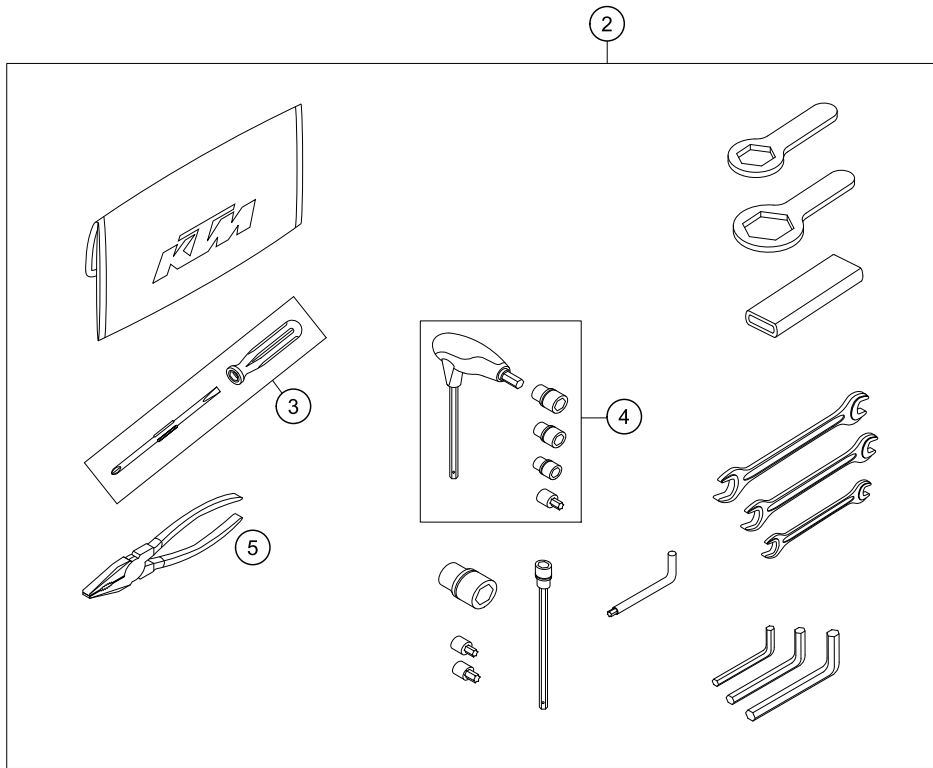

0
OHNE ABBILDUNG
WITHOUT ILLUSTRATION

1
TECHNISCHE DOKUMENTATION
TECHNICAL DOCUMENTATION
DOCUMENTACION TECNICA
DOCUMENTATION TECHNIQUE
NOTE TECNICHE

136032000

POS	PARTNUMBER	PARTNAME	PIECE
0	00063004105	950 ADV. CARTON F WIND PROT.	1
0	60708508000	Windshield short USA	1
0	00063099114	Pocket for operating manual 290x190 mm	1
0	3213420	MANUAL SETUP REFLECTOR	1
0	69014017000	SPECIAL SCREW M6X18 ISA30 08	2
0	58412080400	Rear reflector red	1
0	0024060156	HH collar screw M6x15 TX30	2
0	58412080050	BRACKET FOR REFLECTOR	1
0	0024060206	HH collar screw M6x20 TX30	4
0	40006006000	WASHER 6MM	2
0	60335040000	RADIATOR PROTECTOR	1
0	0966050163	OVAL HEAD SCREW DIN0966-M 5X16	2
0	60312968344EB	Crash bars	1
0	0125050003	WASHER DIN0125-A 5,3	2
0	60703096000	Frame protection sticker "Ready to Race"	1
0	0985050003	SELF LOCKING NUT DIN0985-M 5	2
0	312305	DOCUMENTS BAG 2006	1
0	3210040	CUSTOMER WELCOME LETTER	1
0	16512180100	SIDE REFLECTOR RED REAR	4
0	62512081100	BRACKET SIDE REFLECTOR	1
0	312313	KTM BALLPOINT PEN ORANGE	1
0	00063004202	PRINT LABEL 60X51 MM	2
0	60012081300	Licence fitting	1
0	60708008070	rubber bush windshield fixation	4
0	60708008071	Special screw M5x14	4
0	0021060003	WASHER DIN9021-A 6,4	2
0	0985060003	SELF LOCK. NUT DIN0985-M 6	4
0	0125060003	WASHER DIN0125-A 6,4	4
0	45239060050	COLLAR BUSHING 6,3X8X13X9,5	2
0	60312040100	MIRROR	2
0	6030319000030	SKID PLATE ADV	1
0	60308006000	COLLAR BUSHING 6,2X9,2X15X12,5	2
0	60408061050	RUBBER 14X6.5X2.3MM	4
0	0025060306	HH collar screw M6x30 TX30	2
0	60003096000	VIBRATION DAMPER 03	2
0	0025060406	HH collar screw M6x40 TX30	2
0	3212683ENE	PW STREET FOLDER 2016	1
0	3212678DE/ENE	PP STREET FOLDER 2016	1

54028

* NEW PART

X ON DEMAND