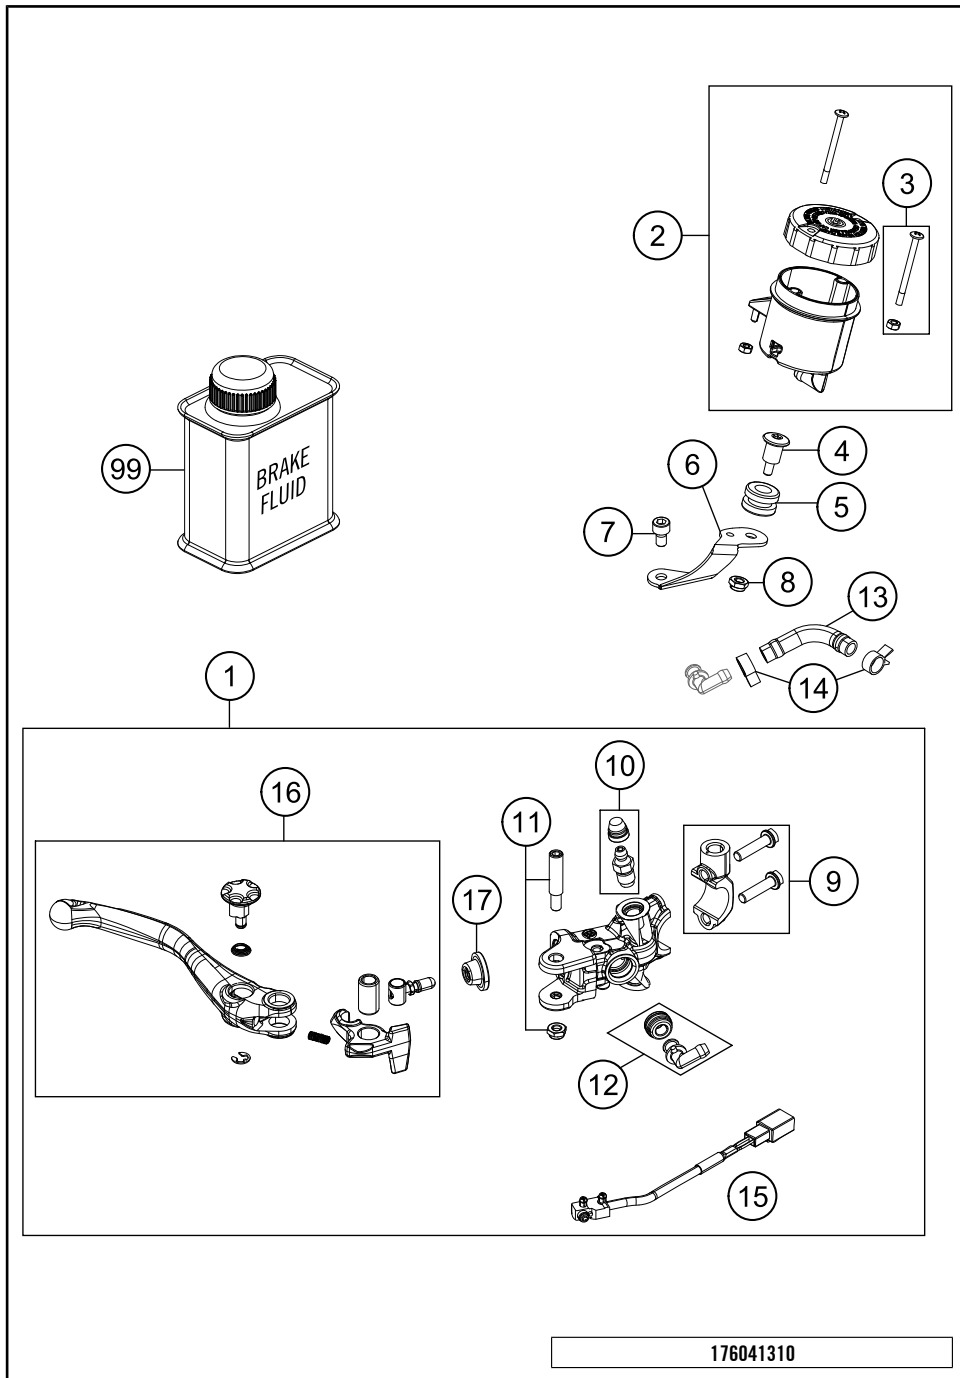

FRONT BRAKE CONTROL

1290 Super Adventure R 2020 EU 2020

POS	PARTNUMBER	PARTNAME	PIECE
1	6201310110030	Hand brake cylinder complete	1
2	61013009202	BRAKE FLUID RESERV. WHITE CPL.	1
3	61013009203	SCREW + NUT F. RESERVOIR	1
4	61013013050	SCREW RET.PANEL-RESERVOIR	1
5	61013013000	RUBBER BUSH 05	1
6	61013009001	RET.PANEL FLUID RES. FRONT 05	1
7	61013021000	SCREW RET.PANEL-BRAKE CYLINDER	1
8	61013009004	NUT FOR RESERVOIR	1
9	61013005000	CLAMP CPL. 05	x
9	76013005100	CLAMP CPL. 16	1
10	60013020000	BLEEDER SCREW WITH CAP	1
11	61013006000	LEVER SCREW CPL. 05	1
12	54513155000	ANGLE PIECE	1
13	69013069001	HOSE FOR RESERVOIR 6X1,5	1
14	58007017000	YDNAC CLAMP 10101 (10,4MM)	2
15	60311050000	BRAKE LIGHT SWITCH FRONT	1
16	6251300214430	HAND BRAKE LEVER CPL. BLACK	1
17	61013008000	RUBBER CUP 05	1
99	00062030000	BRAKE FLUID DOT5.1 0,25L	1

176041310

18837

* NEW PART X ON DEMAND