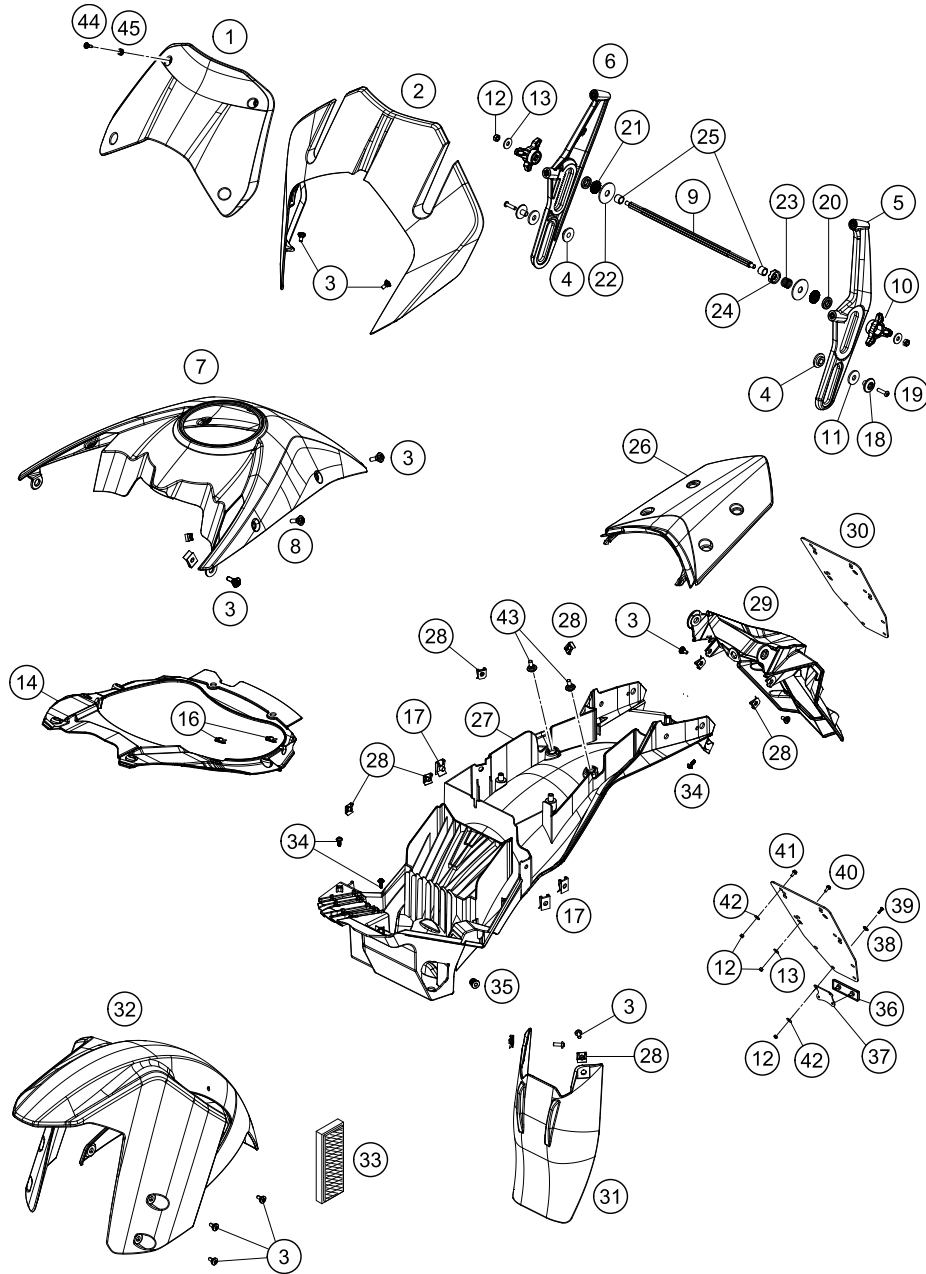

MASK, FENDERS

1290 Super Adventure R 2020 EU 2020

POS	PARTNUMBER	PARTNAME	PIECE
40	0024060156	HH collar screw M6x15 TX30	2
41	0024060206	HH collar screw M6x20 TX30	2
42	0125060003	WASHER DIN0125-A 6,4	2
43	83008000015	SPECIAL SCREW M6X15X3	2
44	60708008071	Special screw M5x14	4
45	60708008070	rubber bush windshield fixation	4

19670811

54027

* NEW PART

X ON DEMAND