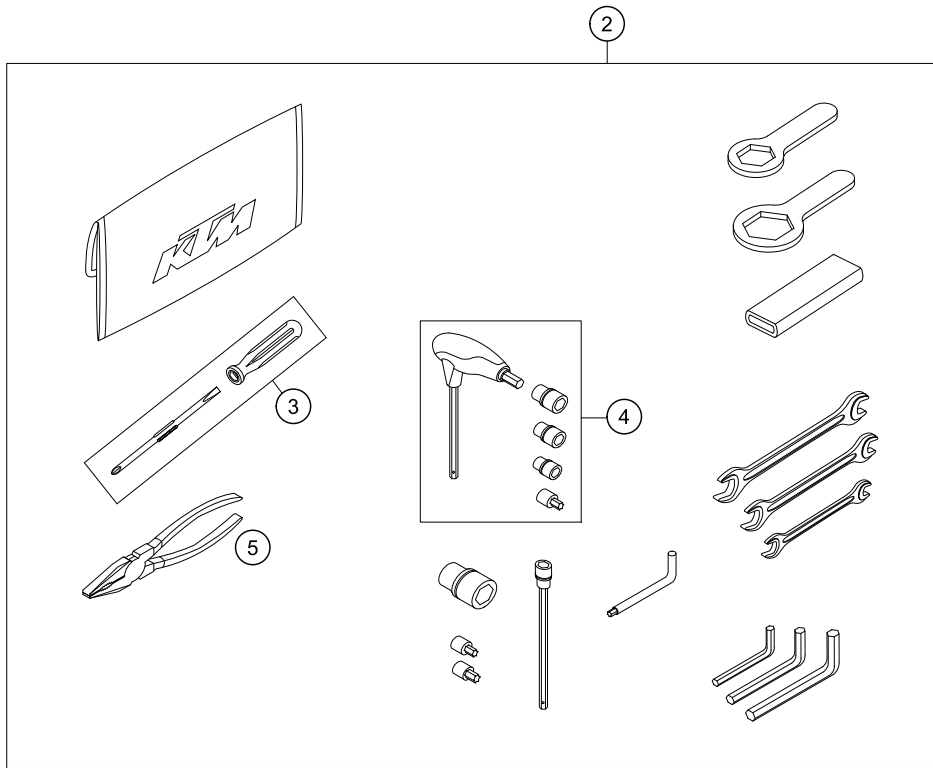

0
OHNE ABBILDUNG
WITHOUT ILLUSTRATION

1
TECHNISCHE DOKUMENTATION
TECHNICAL DOCUMENTATION
DOCUMENTACION TECNICA
DOCUMENTATION TECHNIQUE
NOTE TECNICHE

136032000

POS	PARTNUMBER	PARTNAME	PIECE
0	00063004012	HEADLIGHT MASK BOX	1
0	00063002015	FOAM SHEET 1290 ADV.	2
0	3210917	NOTEPAD	1
0	6030218004430	HANDSCHUTZ LI. KPL. M. BEFEST.	1
0	6030218104430	HANDSCHUTZ RE. KPL. M. BEFEST.	1
0	20180189INT	Sticker accessory kit	1
0	20180195INT	KTM Bypack Folder Street	1
0	60003045044	Footrest rubber front left right complet	1
0	00063099014	GRIFFSCHUTZ NOMAPACK 28/13	2
0	00063004204	Self-ad. stkr. 100X200 mm, perf., art. 3	2
1	3214096EN	Own. Man. 1290 Super Adventure R 2020	1
2	60329099000	TOOL KIT	1
3	53012024100	SCREW DRIVER L=105MM	1
4	60029070300	T-WRENCH WS=6/8/10/TX45/SK4X1	1
5	53012028200	GRIP ORANGE B&F	1

54028

* NEW PART X ON DEMAND