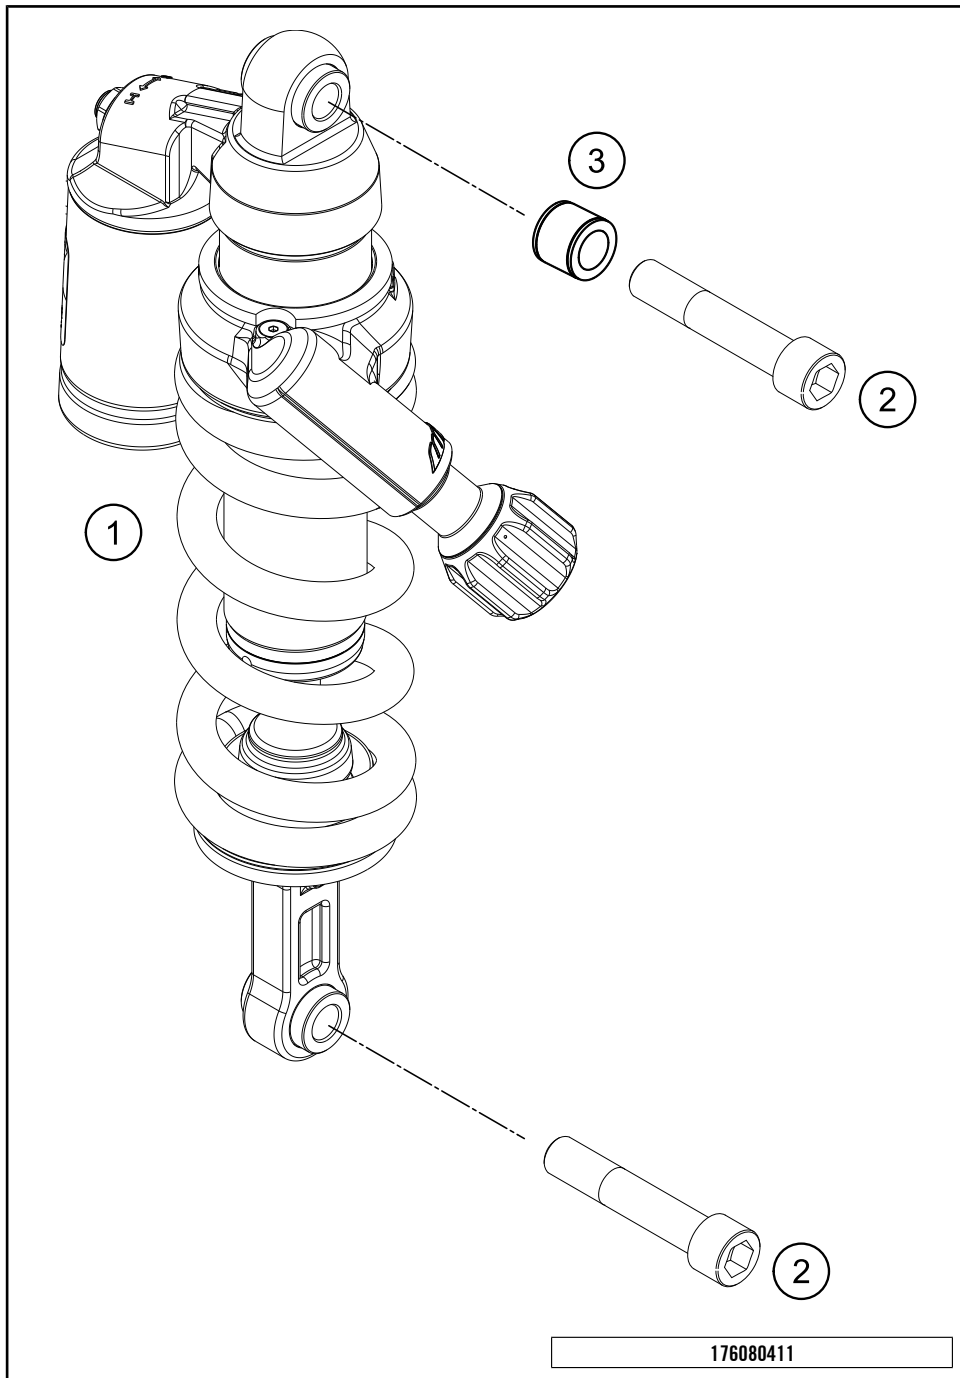

SHOCK ABSORBER

1290 Super Adventure R 2020 EU 2020

POS	PARTNUMBER	PARTNAME	PIECE
1	15187Q2501	Monoshock Adventure R 2017	1
2	60004017000	SCREW M14X1,5 L=73MM 03	2
3	60004030151	BUSHING MONOSHOCK SOCKET 05	2

176080411

18871

* NEW PART

X ON DEMAND