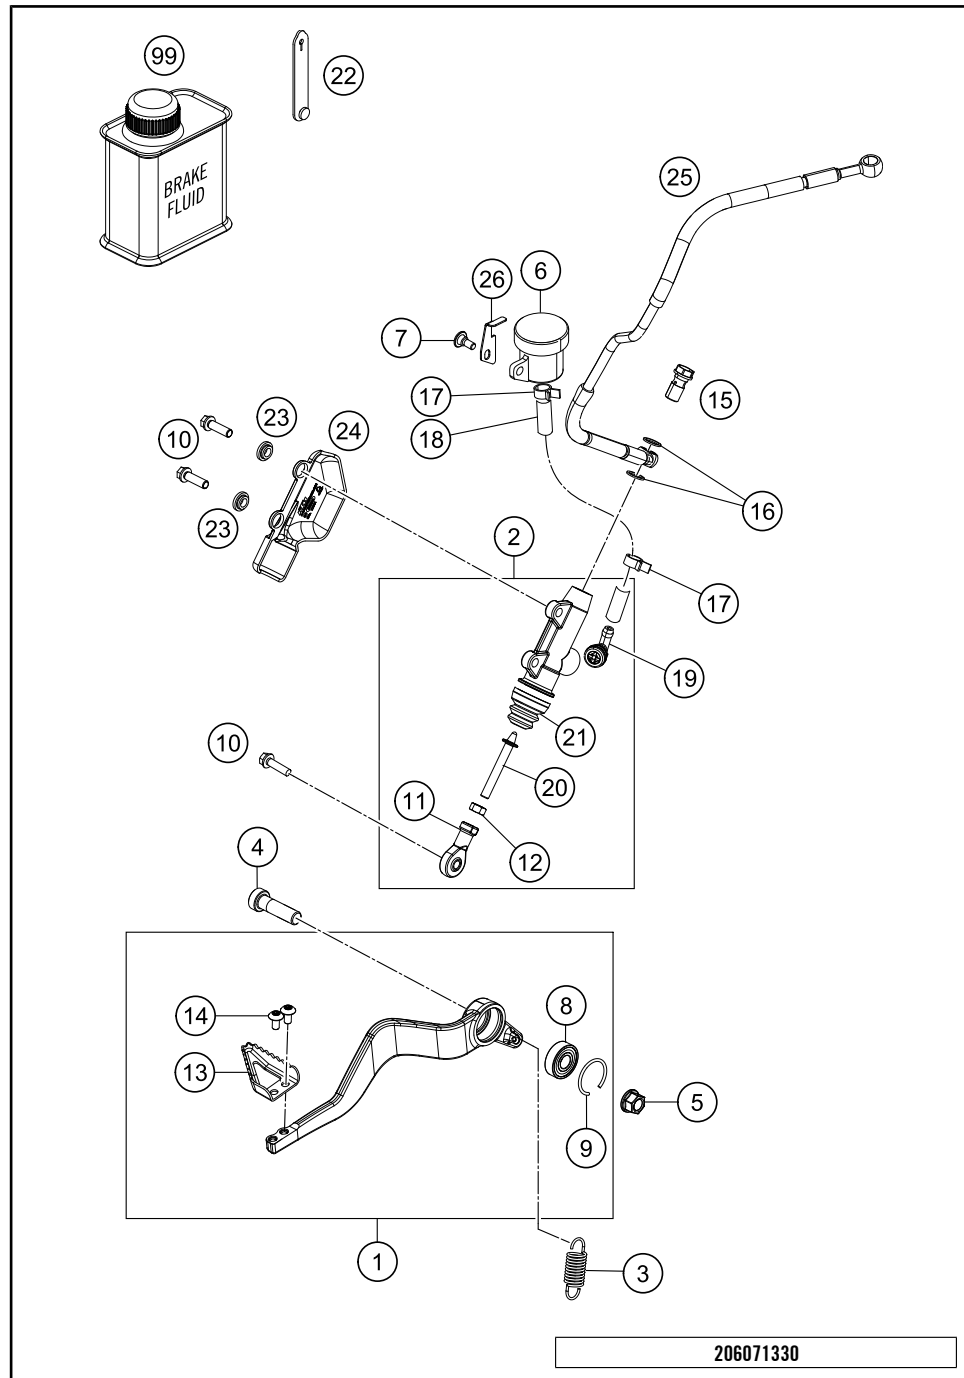

REAR BRAKE CONTROL

1290 Super Adventure R 2020 EU 2020

POS	PARTNUMBER	PARTNAME	PIECE
1	6031305004433S	FOOT BRAKE LEVER KPL.	1
2	6031306000030	REAR BRAKE CONTROL	1
3	54603062200	Return spring for brake lever	1
4	0032100356S	AH-COLLAR SCREW M10X35 ISA45	1
5	54630044000	COLLAR NUT M10 WS=13	1
6	54513030044	BRAKE FLUID RESERVOIR '89	1
7	69013099150	Screw, reservoir	1
8	0625060002	deep groove ball bearing SKF 6000-2RS1	1
9	0993026500	round wire snap ring DIN 7993 B - 26	1
10	0025060206	HH collar screw M6x20 TX30	3
11	54603069000	SWIVEL HEAD M6 FOOT BRAKE LEV.	1
12	0934060003	hex nut DIN 934 M6	1
13	60313051000	STEP PLATE FOOT BRAKE LEVER	1
14	78105081010	SCREW TORX M5X10	2
15	62113020100	banjo bolt M10x1x19.5	1
16	0603100141	sealing ring DIN 7603 10x14x1	2
17	58007017000	YDNAC CLAMP 10101 (10,4MM)	2
18	69013069001	HOSE FOR RESERVOIR 6X1,5	1
19	54513155000	ANGLE PIECE	1
20	60313056044	PUSH ROD CPL.	1
21	54513151000	RUBBER SLEEVE	1
22	60011093045	RUBBER CABLE TIE 45MM 03	1
23	50213161000	COLLAR BUSHING	2
24	54513038000	BRAKE CYL. PROTECTOR "BREMBO"	1
25	60342001000	BRAKE HOSE REAR BRAKE CONTROL	1
26	61713069020	Lock washer, brake fluid reservoir	1
99	00062030000	BRAKE FLUID DOT5.1 0,25L	1

206071330

53456

* NEW PART

X ON DEMAND