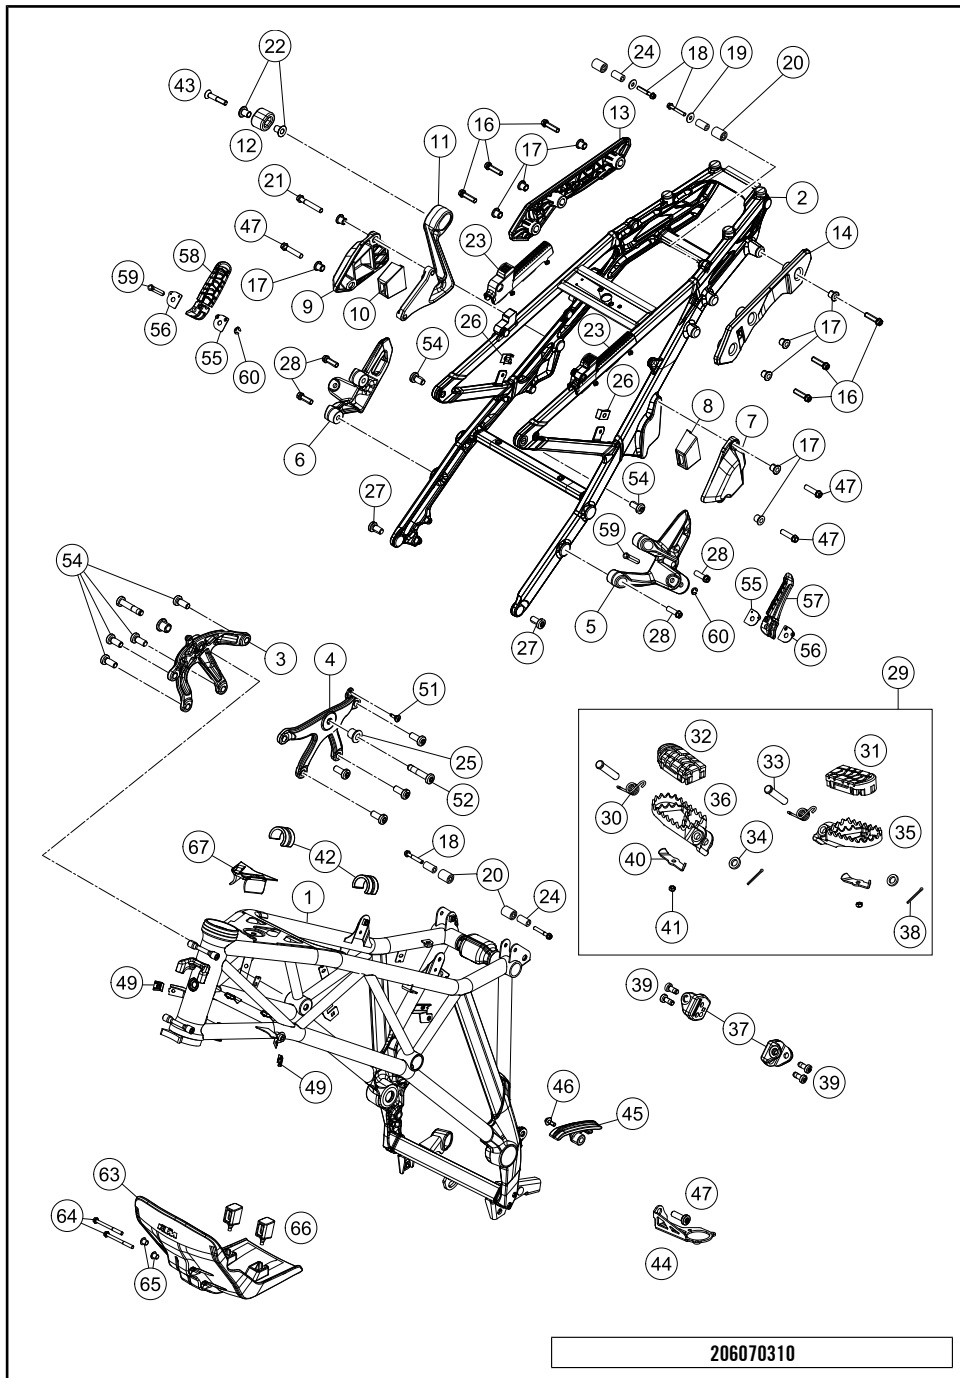

POS	PARTNUMBER	PARTNAME	PIECE
1	60703001100EB	Frame #607QA#	1
2	6030300200033	SUB FRAME	1
3	6030300600033S	ENGINE SUPPORT R/S BLACK	1
4	6030300500033S	ENGINE SUPPORTL/S BLACK	1
5	6030304800033S	FOOTR. SUP. REAR L/S BLACK	1
6	6030304900033S	FOOTR. SUP. REAR R/S BLACK	1
7	60312010050	SUITCASE HOOK L/S	1
8	60712010060	Case clamp rubber left	1
9	60312011050	SUITCASE HOOK R/S	1
10	60712011060	Case clamp rubber right	1
11	6030508400033S	EXHAUST BRACKET	1
12	61305068000	DAMPING RUBBER	1
13	60312021250	CASE BAR R/S	1
14	60312020250	CASE BAR L/S	1
16	0025080306	HH collar screw M8x30	8
17	60303002058	SPACER BUSHING 13X17X8,2	10
18	0025060356	HH collar screw M6x35 TX30	4
19	0021060003	WASHER DIN9021-A 6,4	2
20	60307048000	RUBBER SEAT-CONTACT SURFACE	4
21	0025080256	HH collar screw M8x25	3
22	60305069000	BUSHING	2
23	60307040041	PLATE RUBBER SEAT	2
24	60307049000	BUSH 6.2X12X21.5	4
25	60303007000	SPACER BUSH ENGINE SUPPORT	2
26	54603048100	clip nut M6	2
27	0035100209	AH-COLLAR SCREW M10X20 ISA45	2
28	0035080256	AH-COLLAR SCREW M8X25 ISA45	4
29	60003040133	FOOTPEG LS+RS CPL.	1
30	54603041000	FOOTREST SPRING L/S & R/S	2
31	60003040010	FOOTREST RUBBER FRONT L/S 03	1
32	60003041010	FOOTREST RUBBER FRONT R/S 03	1
33	54803044000	PIN FOR FOOT PED 51.5X9.8 MM	2
34	0125100003	washer DIN 125 A 10.5	2
35	78003040050	FOOTREST L/S 08	1
36	78003041050	FOOTREST R/S 08	1
37	6030310109533S	FOOTREST MOUNTING	2
38	0094032253	PIN DIN0094-3,2X25 STEEL	2
39	0025080166S	HH collar screw M8x16 TX40 SL	4

206070310

53480

* NEW PART

X ON DEMAND