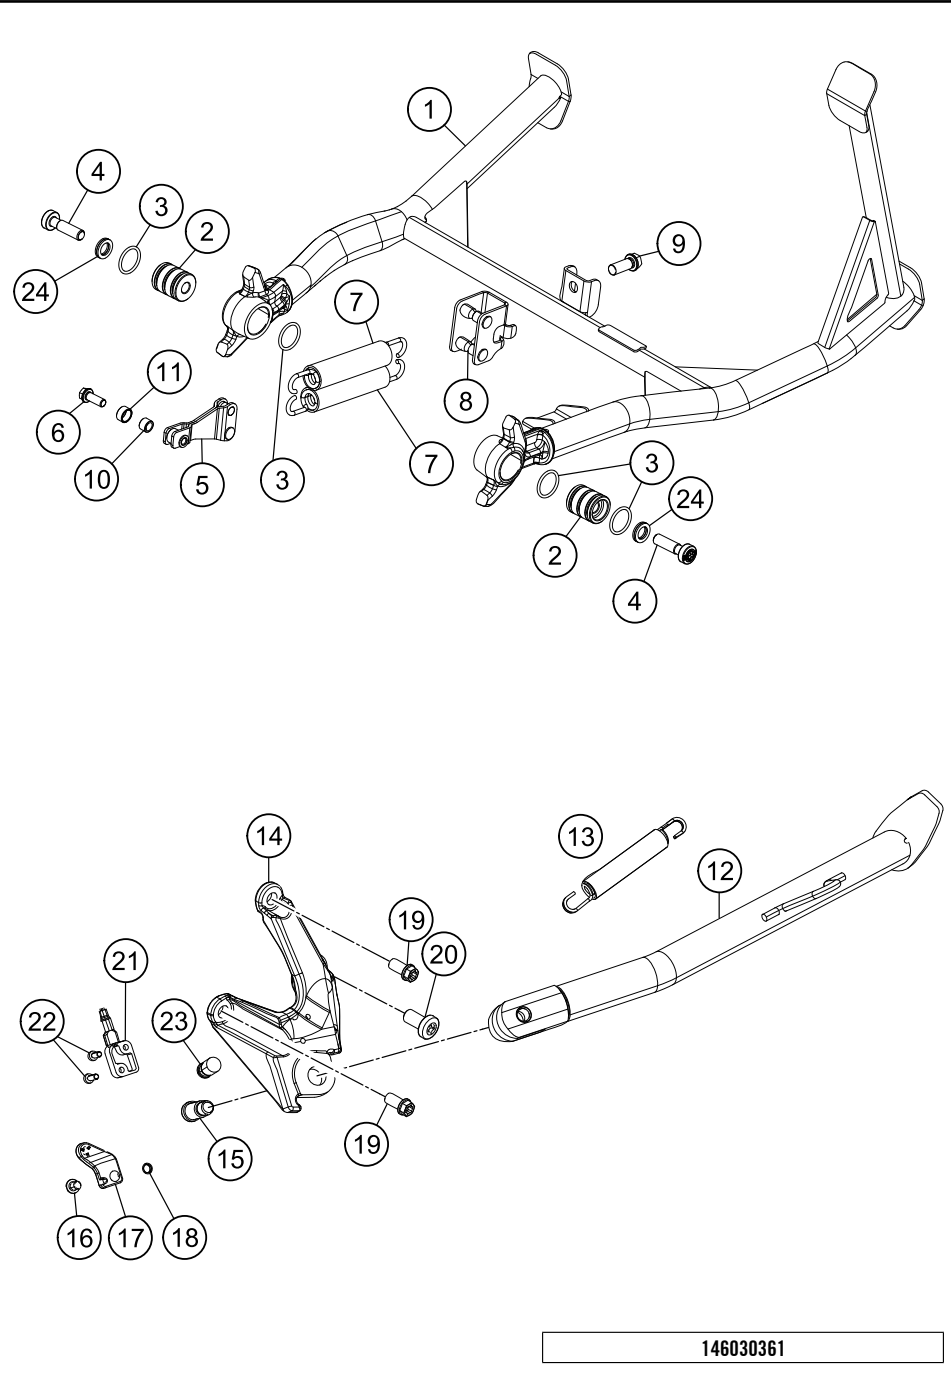

SIDE / CENTER STAND

1290 Super Adventure R 2020 EU 2020

POS	PARTNUMBER	PARTNAME	PIECE
1	60303022200C1	Centre stand	1
2	60303022007	BUSHING SUPPORT CENTRAL	2
3	0770180020	o-ring 18.00x2.00 NBR70	4
4	0035080356S	SCREW M8X35 ISA45 SS	2
5	60303022025	SPRING SUPPORT FRONT CPL.	1
6	0025060166	HH collar screw M6x16 TX30	1
7	60303030100	SIDESTAND SPRING L=118MM	2
8	60303022026	SPRING SUPPORT REAR CPL.	1
9	0025080206	HH collar screw M8x20	1
10	60303022031	BUSHING SPRINGSUPPORT FRONT	1
11	60303022032	BUSHING SPRING SUPPORT FRONT	1
12	60303023200C1	Side stand cpl.	1
13	60303024100	SIDE STAND SPRING	1
14	6030302610033S	SIDE STAND BRACKET	1
15	62503027200	SCREW FOR SIDE STAND M10X31,2	1
16	0902060083	AH OVAL SCREW ISO 7380 M 6X8	1
17	60303029050	MAGNET HOLDER	1
18	60303029051	BUSHING MAGNET HOLDER	1
19	0025080166	HH COLLAR SCREW M8X16 TX40	2
20	0035100309S	SHCS M10x30 TX45	1
21	60411045000	SIDE STAND SENSOR	1
22	0084040123	CYL.HEAD SCREW DIN84A M4x12	2
23	60303023111	RETAINING BOLT	1
24	60303022035	NORDLOCK WASHERS M8	2

146030361

53479

* NEW PART

X ON DEMAND