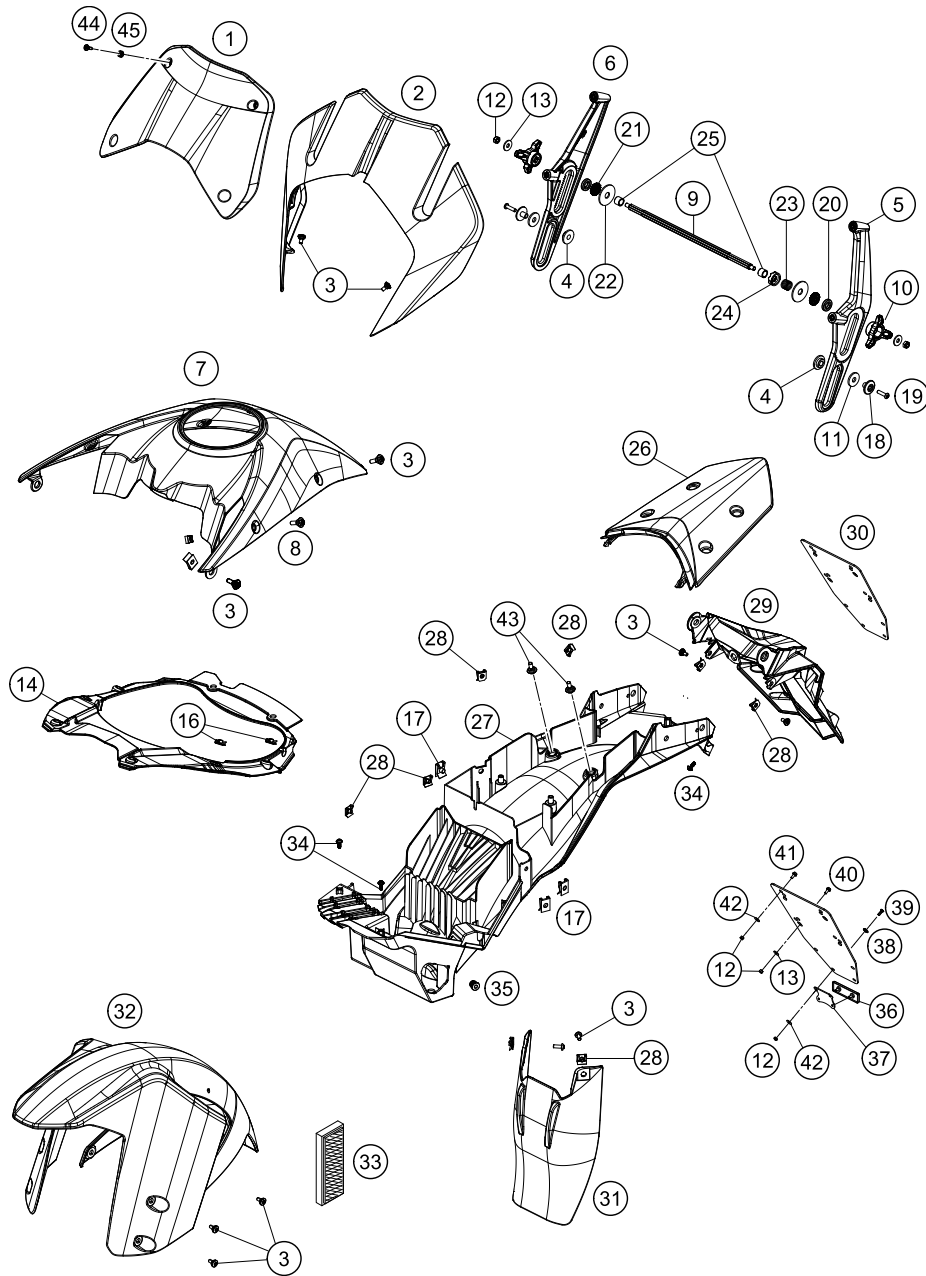

156040730

16036

\* NEW PART

X ON DEMAND

196070811

POS	PARTNUMBER	PARTNAME	PIECE
1	60708208000	Windshield short EU	1
2	60708001000	Headlight mask	1
3	69008021160	special screw M5x12	22
4	60708008052	Bearing sleeve	2
5	6070800805033	Windshield support left	1
6	6070800805133	Windshield support right	1
7	60308030000AB	Tank cover white	1
8	60708025030	Special screw M5x17 TX30	2
9	60708008054	Shaft	1
10	60708008053B2	Adjusting wheel	2
11	60708008062	Washer D=24/T=2.5	2
12	0985060003	SELF LOCK. NUT DIN0985-M 6	3
13	0021060003	WASHER DIN9021-A 6,4	2
14	60708105000	Dashboard cover	1
16	69008021080	clip nut M5	14
17	54603048100	clip nut M6	5
18	60708008055	Collared bush	21
19	0738050202	Lens head screw ISO 7380-M5X20A2	2
20	60708008057	Windshield support rubber	2
21	60408008155	GEAR 16TH ADJUSTMENT	2
22	60708008063	Washer D=36/T=2	2
23	60708008067	Spring windshield	1
24	60708008065	Toothed disk	1
25	60708008064	Plain bearing	2
26	6030801300033	REAR FENDER	1
27	60308019200	Tail end lower part	1
28	54603048200	RANGE CHANGE METAL NUT M5	2
29	60308015000	NUMBER PLATE SUPPORT	1
30	60012081200	license plate mouning plate	1
31	60304050000	SPLASH PROTECTION	1
32	6030801000033	FRONT FENDER	1
33	60012080100	SIDE REFLECTOR YELLOW "CEV"	2
34	0081050121	EJOT PT screw K50x12	4
35	60308095000	EJOFORM DELTASERT M6 AL	1
36	58412080200	reflector, red	1
37	58412080050	BRACKET FOR REFLECTOR	1
38	40006006000	WASHER 6MM	2
39	0966050163	OVAL HEAD SCREW DIN0966-M 5X16	2