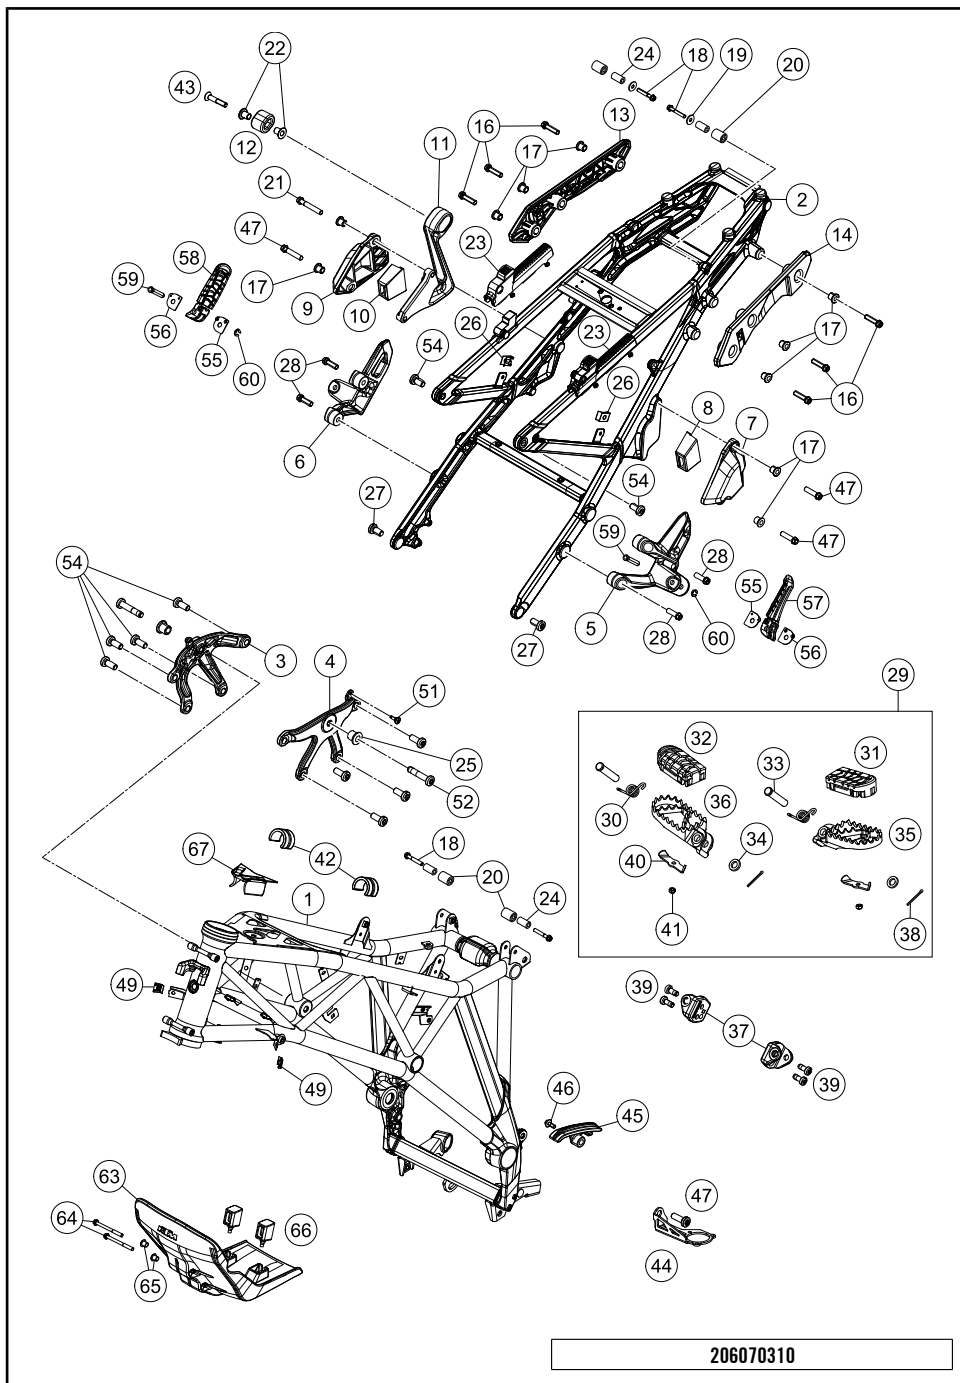

POS	PARTNUMBER	PARTNAME	PIECE
40	60003044010	CLOSING PANEL FRONT L/S R/S 03	2
41	0985050003	SELF LOCKING NUT DIN0985-M 5	2
42	61007014000	SPACER FUEL TANK 05	2
43	0019080456	countersunk screw M8x45 TX45	1
44	60312967040	OIL INFILLING ADAPTER BRACKET	1
45	60303070000	CHAIN GUIDE	1
46	0024060156	HH collar screw M6x15 TX30	1
47	0035100309S	SHCS M10x30 TX45	1
49	54603048200	RANGE CHANGE METAL NUT M5	2
51	69008021160	special screw M5x12	1
52	0035100509S	AH-COLLAR SCREW M10X50 ISA45	2
54	0035100249	SHCS M10x24 TX45	10
55	60003152000	ENGAGE PANEL FOOTREST L/S 03	2
56	60003052000	ENGAGE PANEL FOOTREST R/S 03	2
57	60003050000	FOOTREST CPL. L/S REAR 03	1
58	60003051000	FOOTREST CPL. R/S REAR 03	1
59	60003044100	footrest bolt, rear	1
60	0799060003	retaining washer DIN 6799 - 6	2
63	6030319000030	SKID PLATE ADV	1
64	0025060406	HH collar screw M6x40 TX30	2
65	45239060050	COLLAR BUSHING 6,3X8X13X9,5	2
66	60003096000	VIBRATION DAMPER 03	2
67	60303003010	STEERING HEAD COVER	1

206070310

53480

* NEW PART

X ON DEMAND