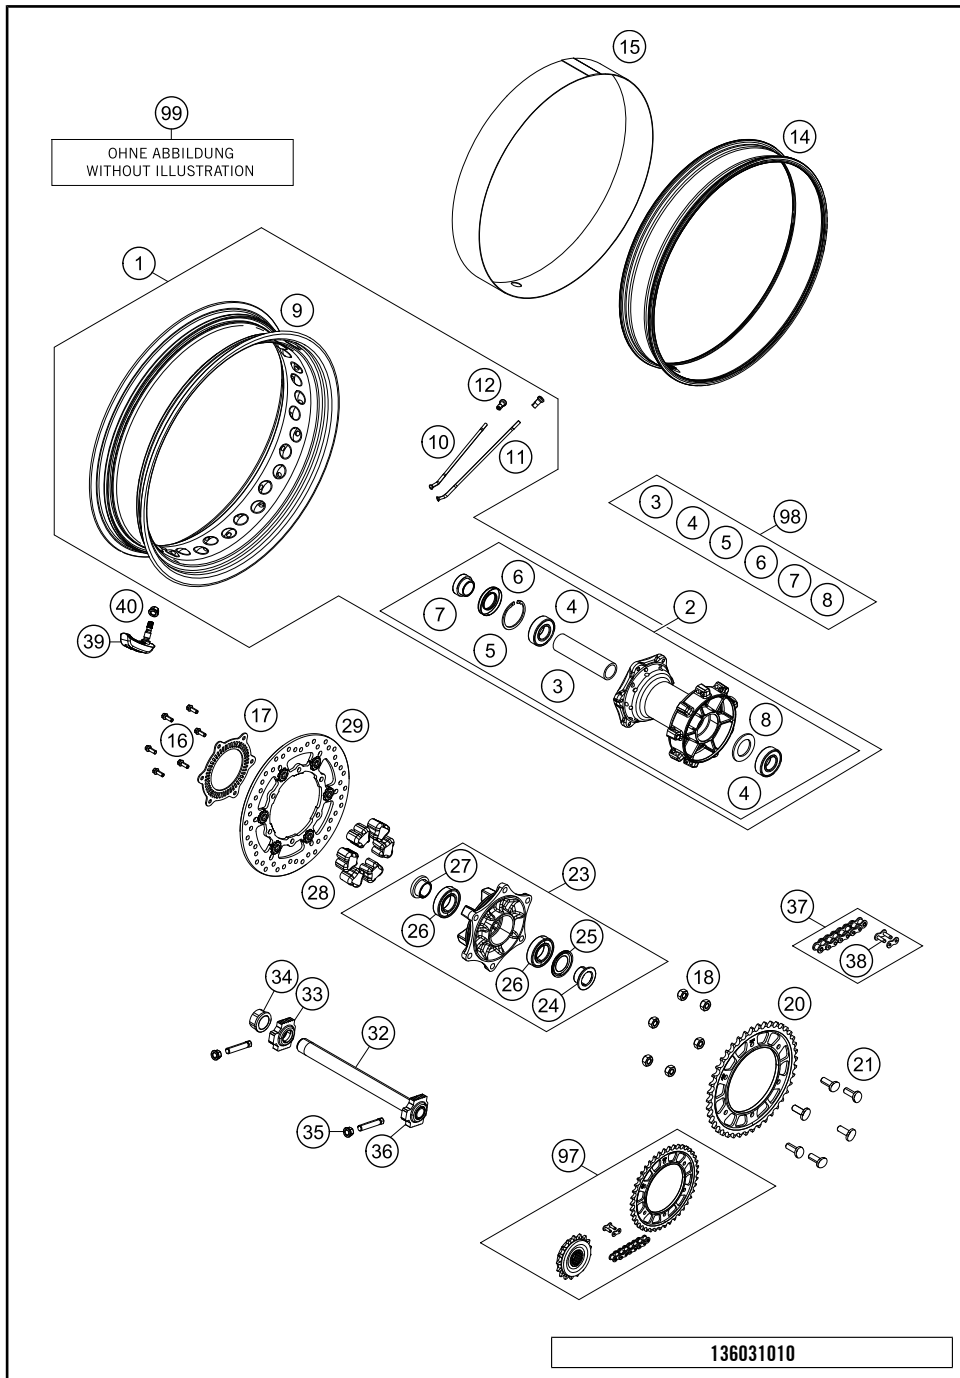

REAR WHEEL

1290 Super Adventure R 2020 EU 2020

POS	PARTNUMBER	PARTNAME	PIECE
98	60310015000	REAR WHEEL REP. KIT ADV 13-14	x
99	60312034044	VALVE KIT AIR PRESSURE SENSOR	1

53487

* NEW PART

X ON DEMAND