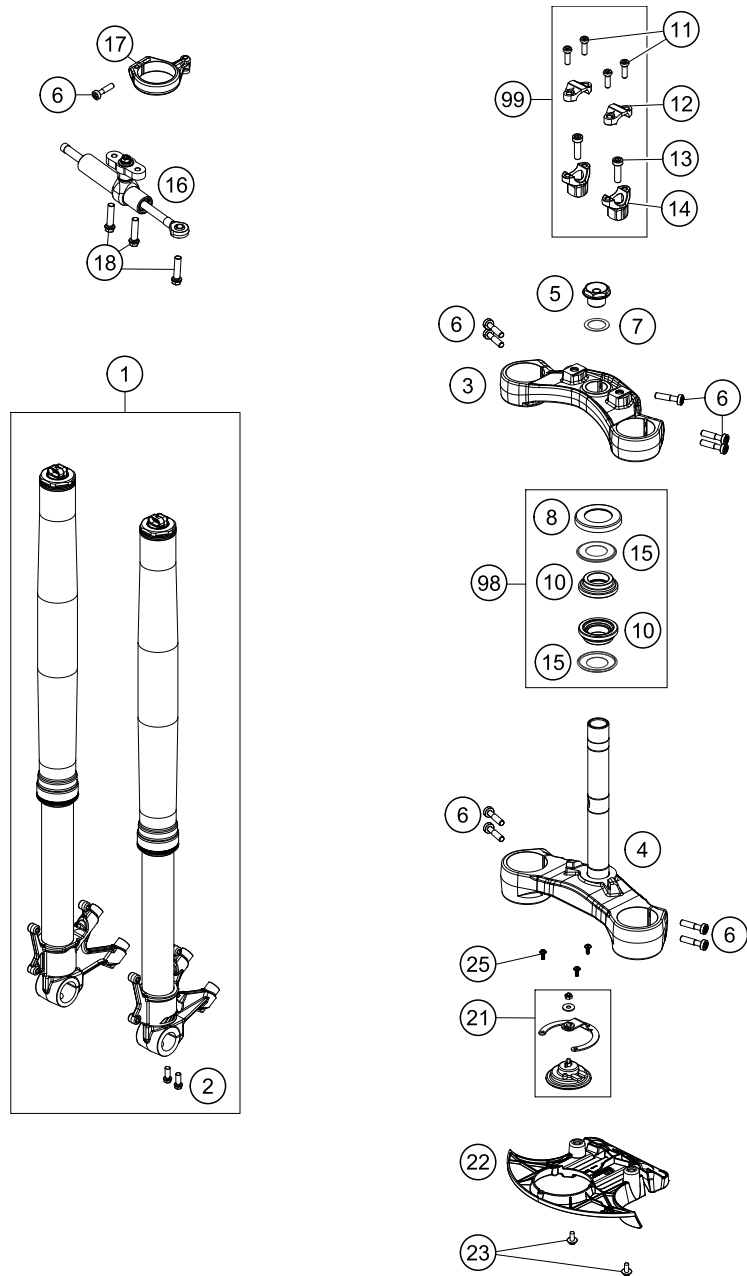

FRONT FORK, TRIPLE CLAMP

1290 Super Adventure R 2020 EU 2020

POS	PARTNUMBER	PARTNAME	PIECE
1	14188Q2501	Fork Adventure-R 2017	1
2	0025080206S	HH collar screw M8x20 TX40 SL	4
3	6070113403233S	Triple clamp	1
4	6070113203233S	Triple clamp	1
5	6900103600001	STEERING HEAD SCREW 09	1
6	0035080356	AH-COLLAR SCREW M8X35 ISA45	10
7	0988253505	thrust wash DIN0988-25x35x0,5	1
8	69001086100	PROT. RING STEER. HEAD BEARING	1
10	69001181000	STEERINGHEAD KPL.17	2
11	0025080256	HH collar screw M8x25	4
12	7720103800030	HANDLEBAR CLAMP 28MM	2
13	0032100356S	AH-COLLAR SCREW M10X35 ISA45	2
14	5940103903730	HANDLEB.SUPP. D=28MM H=37MM	2
15	69001084100	Steering head gasket	2
16	16181N53ES	STEERING DAMPER CPL.	1
17	6031200700033S	CLAMP STEERING DAMPER	1
18	0025080256S	HH COLLAR SCREW M8X25 TX40	3
21	60711060033	Direct current horn complete	1
22	60308024200	TRIPLECLAMP-FACEPLATE BELOW	1
23	83008000015	SPECIAL SCREW M6X15X3	2
25	0081050121	EJOT PT screw K50x12	3
98	69001181010	Steering head rep. Kit	x
99	00050000927	HANDLEBAR SUPPORT KIT ADV.1190	x

176040110

51354

* NEW PART

X ON DEMAND