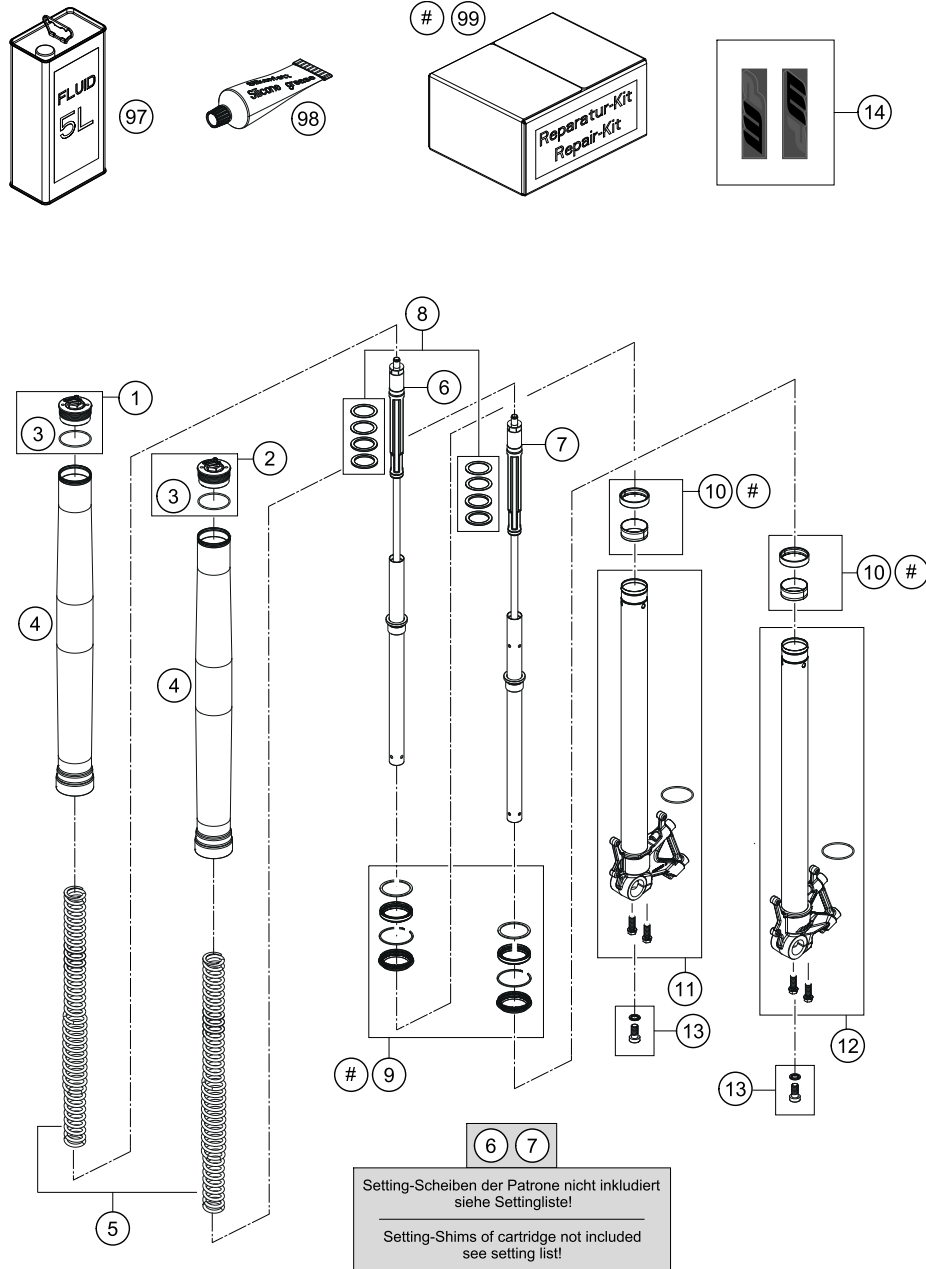

# 1290 Super Adventure R 2020 EU 2020

POS	PARTNUMBER	PARTNAME	PIECE
1	14188Q2501	Fork Adventure-R 2017	1
2	0025080206S	HH collar screw M8x20 TX40 SL	4
3	6070113403233S	Triple clamp	1
4	6070113203233S	Triple clamp	1
5	6900103600001	STEERING HEAD SCREW 09	1
6	0035080356	AH-COLLAR SCREW M8X35 ISA45	10
7	0988253505	thrust wash DIN0988-25x35x0,5	1
8	69001086100	PROT. RING STEER. HEAD BEARING	1
10	69001181000	STEERINGHEAD KPL.17	2
11	0025080256	HH collar screw M8x25	4
12	7720103800030	HANDLEBAR CLAMP 28MM	2
13	0032100356S	AH-COLLAR SCREW M10X35 ISA45	2
14	5940103903730	HANDLEB.SUPP. D=28MM H=37MM	2
15	69001084100	Steering head gasket	2
16	16181N53ES	STEERING DAMPER CPL.	1
17	6031200700033S	CLAMP STEERING DAMPER	1
18	0025080256S	HH COLLAR SCREW M8X25 TX40	3
21	60711060033	Direct current horn complete	1
22	60308024200	TRIPLECLAMP-FACEPLATE BELOW	1
23	83008000015	SPECIAL SCREW M6X15X3	2
25	0081050121	EJOT PT screw K50x12	3
98	69001181010	Steering head rep. Kit	x
99	00050000927	HANDLEBAR SUPPORT KIT ADV.1190	x

# 1290 Super Adventure R 2020 EU 2020

POS	PARTNUMBER	PARTNAME	PIECE
1	48600431E3	Screw cap M5x1,5 cpl.	1
2	48600431E4	Screw cap M5x1,5 cpl.	1
3	46810340	O-ring 45x2 NBR70 siliconized	2
4	48601174	Fork outer tube 49,13x600 dt54 db60	2
5	95010082	Mainspring (38,2) 65-555 fork	2
6	48601728S1	Insert right cpl. Setting-Shims of cartridge not	1
7	48601729S1	Insert left cpl. Setting-Shims of cartridge not	1
8	R14054	REP. KIT SPACER	1
9	R14040	GASKET KIT CPL.	1
10	R14047	Guide bushing set fork 48mm	1
11	48601305S1	AXLE CLAMP WITH INNER TUBE	1
12	48601304S1	AXLE CLAMP WITH INNER TUBE	1
13	00501020S1	AH SCREW M10X20 SET	1
14	52000147	Sticker set WP fork 175x45	1
97	48601166S1	FORK OIL SAE4 5L	x
98	T14034	Fuchs grease IPR (250g)	x
99	R14063	Fork repair kit 48mm offroad	x