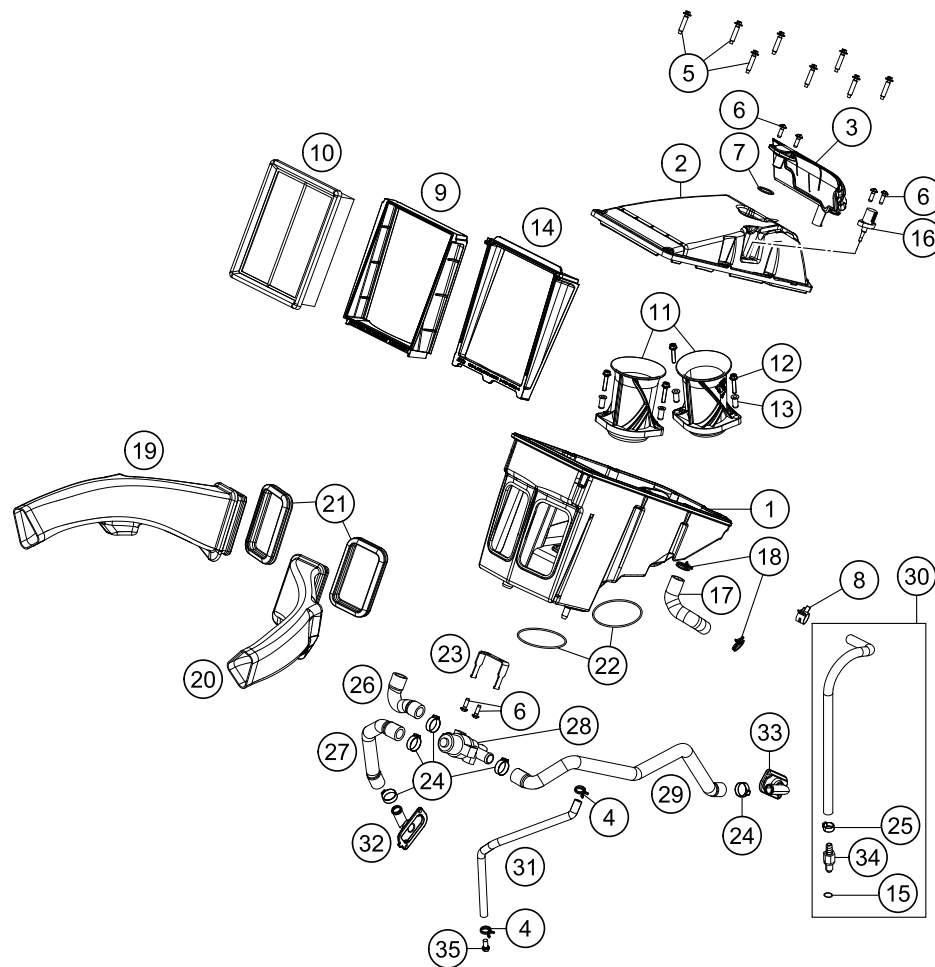

POS	PARTNUMBER	PARTNAME	PIECE
1	60306001200	AIR FILTER HOUSING LOWER PART	1
2	60306002000	AIR FILTER BOX COVER	1
3	60330088100	OIL SEPARATOR	1
4	58031005000	CLAMP YDNAC 10128 12MM	2
5	0017060305	SPECIAL SCREW K60X30 WS=6	8
6	0081050161	EJOT PT SCREW K50X16 1451	6
7	0770021020	O-RING 21,00X2,00 NBR70	1
8	00049140121	CLAMP STD DN14	1
9	60406016000	FILTERCLAMPING FRAME	1
10	60306015100	AIR FILTER	1
11	60341040100	INTAKE TRUMPET LENGTH 100	2
12	0025050256	HH COLLAR SCREW M5X25 ISA30	2
13	60306042010	BUSHING INTAKE TRUMPET	4
14	60406017000	FILTERCLAMPING LINER	1
15	58507012000	O-RING VITON F. PLUG CPC 05	1
16	61041080000	AMBIENT-AIR TEMPERATURE SENSOR	1
17	60330088030	OIL SEPARATOR FOAM HOSE	1
18	60306082000	CLAMP YDNAC 10173 (19MM)	2
19	60406040000	INTAKE DUCT R/S	1
20	60406041000	INTAKE DUCT L/S	1
21	60306040050	GASKET INTAKE DUCT	2
22	0770066025	O-RING 66X2,5 FKM	2
23	61305031000	RETAINING BRACKET SLS	1
24	00050226706	VARIABLE ONE-EAR CLAMP 22,6MM	5
25	00050157706	VARIABLE ONE-EAR CLAMP 15,7MM	2
26	61305035023	SAS HOSE - AIRBOX	1
27	61305035021	SAS HOSE CYLINDER FRONT	1
28	61005026000	CONTROL VALVE SAS 05	1
29	61305035022	SAS HOSE CYLINDER REAR	1
30	60307016000	FUEL HOSE 1 CPL.	1
31	60015019001	HOSE NBR 7X11 PER METER	1
32	61205122000	SAS flange	1
33	61205032000	SAS-FLANGE	1
34	5850701030030	PLUG CPC BLACK 05	1
35	0025080126	HH collar screw M8x12 TX40	1

166040610

18738

* NEW PART

X ON DEMAND