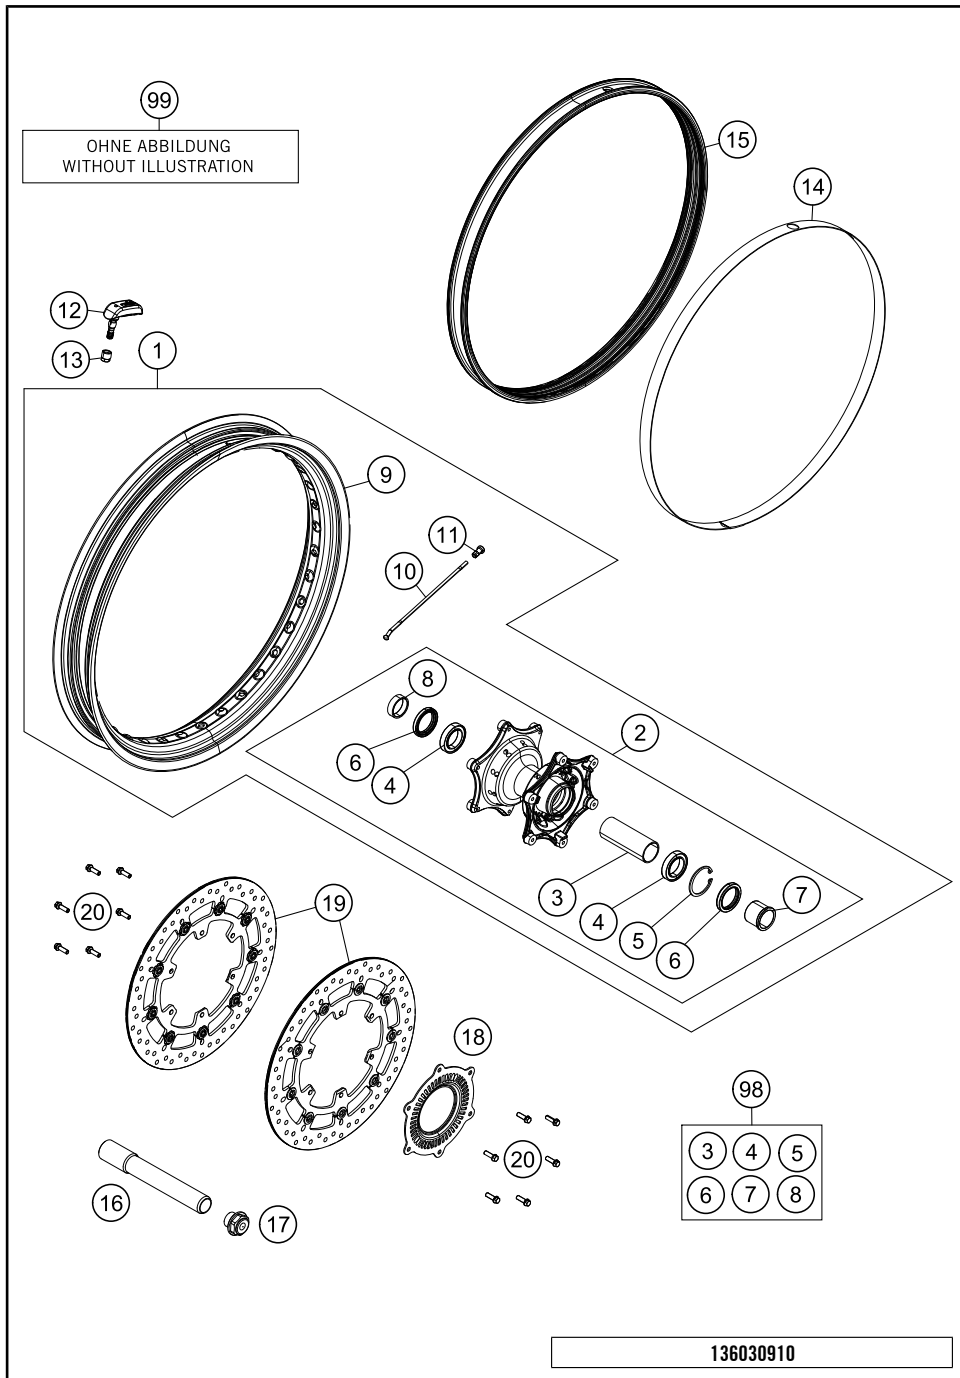

FRONT WHEEL

1290 Super Adventure R 2020 EU 2020

POS	PARTNUMBER	PARTNAME	PIECE
1	6030900124433A	Front wheel cpl. 2,5X21" BLACK	1
2	6030901014433	FRONT HUB CPL.	1
3	60309011000	BUSHING SPACER TUBE FRONT	1
4	0625069068	GR.BALL BEAR.6906 DDU2CG23S6NM	2
5	0472047175	CIRCLIP DIN0472-47X1,75	1
6	0760354771	SHAFT SEAL RING 35X47X7 TC	2
7	60309012000	SPACER BUSH. FRONT WHEEL LEFT	1
8	60009013000	SPACER BUSH. FR. WHEEL R/S 03	1
9	6030917010033A	Rim 2.5x21"TL.bl.w.sticker	1
10	60309071000	SPOKE 5/4.37/M5	36
11	60310072100	SPOKE NIPPLE QUADRAX M5	36
12	60312033000	TIRE AIR PRESSURE SENSOR	1
13	60312033050	NUT AIR PRESSURE SENSOR	1
14	60309073100	RIM BAND 21"	1
15	60309177000	GASKET RUBBER 2.5"X21"	1
16	60309081100	Wheel spindle, front	1
17	6900103600001	STEERING HEAD SCREW 09	1
18	60342020000	SENSOR GEAR ABS	1
19	6030906000030	BRAKE DISC FRONT D=320X4,5	2
20	59009062019	SPECIAL SCREW M6X19 WS=8 10.9	12
98	60309015000	FRONT WHEEL REP. KIT ADV 13-14	x
99	60312034044	VALVE KIT AIR PRESSURE SENSOR	1

136030910

53486

* NEW PART

X ON DEMAND