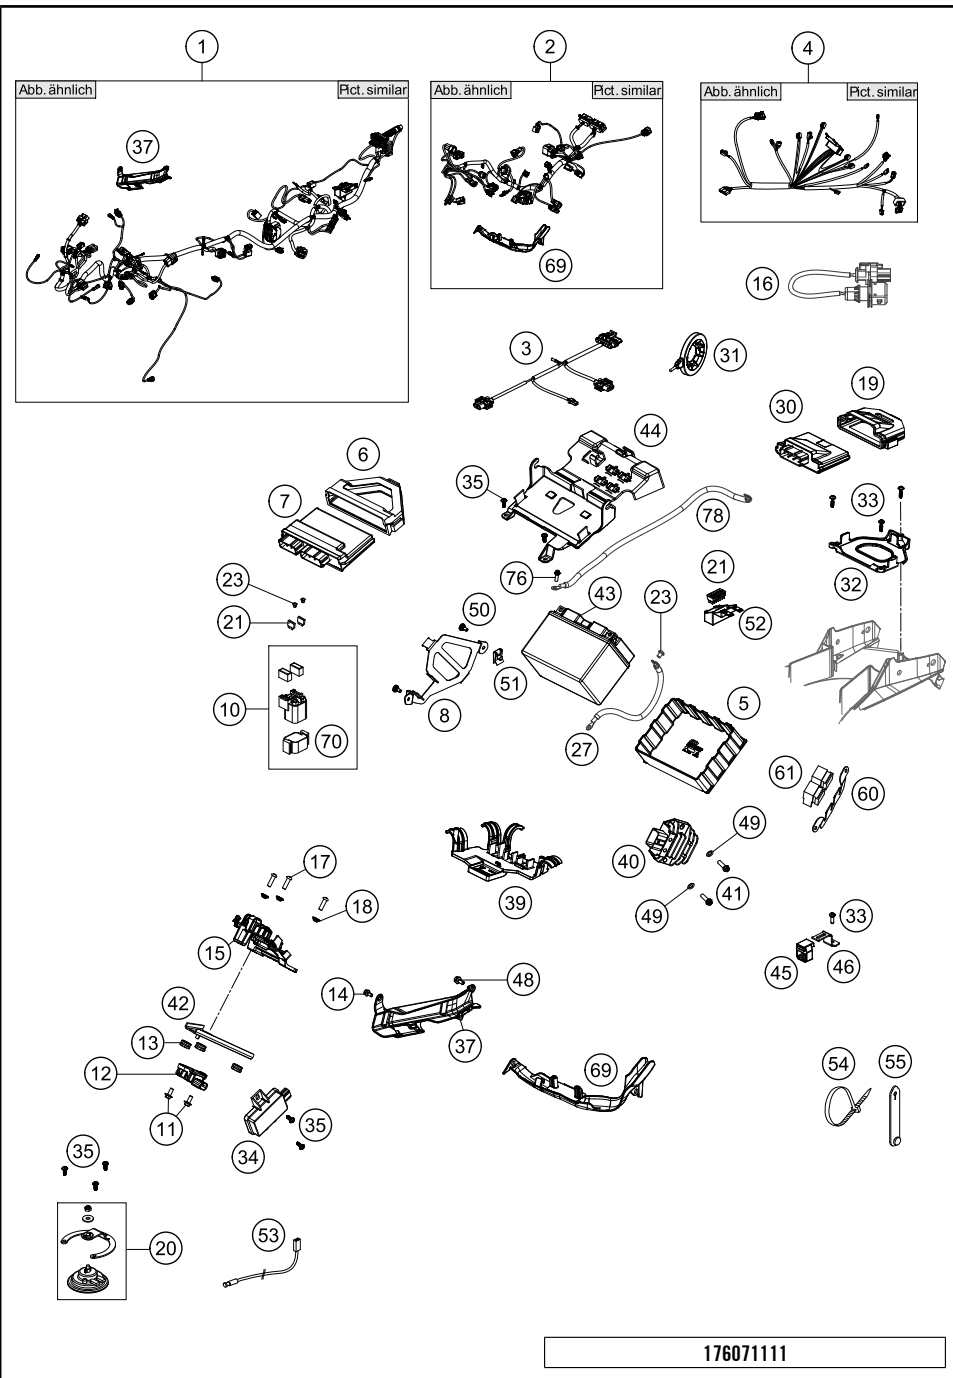

# 1290 Super Adventure R 2020 EU 2020

POS	PARTNUMBER	PARTNAME	PIECE
98	60310015000	REAR WHEEL REP. KIT ADV 13-14	x
99	60312034044	VALVE KIT AIR PRESSURE SENSOR	1

53487

\* NEW PART

X ON DEMAND

POS	PARTNUMBER	PARTNAME	PIECE
1	60711175033	Main wiring harness R cpl.	1
2	60711085100	Engine harness	1
3	60311079000	WIRING HARNESS HEAD LIGHT	1
4	60311076000	REAR WIRING HARNESS	1
5	60311053050	BATTERIE HOUSING	1
6	60341031050	ECU RUBBER BRACKET	1
7	61341031300	Control unit EFI	1
8	60311057050	BRACKET ELECTRIC	1
9	60416031000	ELECTRONIC CONTROL UNIT SAFE	1
10	58211058000	STARTER RELAY 12V '99	1
11	0024060136	HH collar screw M6x13 TX30	2
12	60342090100	inertial sensor	1
13	62142041000	DAMP. COMPONENT ABS MODUL	3
14	69008021160	special screw M5x12	2
15	60711048000	Connector support front	1
16	60411078050	Wiring harness	1
17	0738060201	FLAT HEAD SCREW ISO7380 M6X20	3
18	76508043050	COLLAR BUSHING	3
19	60711033050	Rubber band	1
20	60711060033	Direct current horn complete	1
21	58011109140	FUSE 40 A	x
21	58011109130	FUSE 30 A	x
21	58011109125	FUSE 25 A	x
21	58011109115	FUSE 15 A	x
21	58011109110	FUSE 10 A 2000	x
22	60316029000	RUBBER EDS-CONTROL UNIT	1
23	0902060083	AH OVAL SCREW ISO 7380 M 6X8	4
27	60311059050	BATTERIE CABLE	1
30	60711033000	Control unit MCU 3.0	1
31	69011168000	Antenna keyless	1
32	60708019010	Support	1
33	0081050181	SCREW FOR PLASTIC K50X18 T20	4
34	60312032000	RECEIVER AIR PRESSURE SENSOR	1
35	0081050121	EJOT PT screw K50x12	7
37	60311047000	CABLE CHANNEL R/S	1
39	60311049200	Plug board rear	1
40	60311034000	VOLTAGE REGULATOR	1
41	0025060206	HH collar screw M6x20 TX30	2