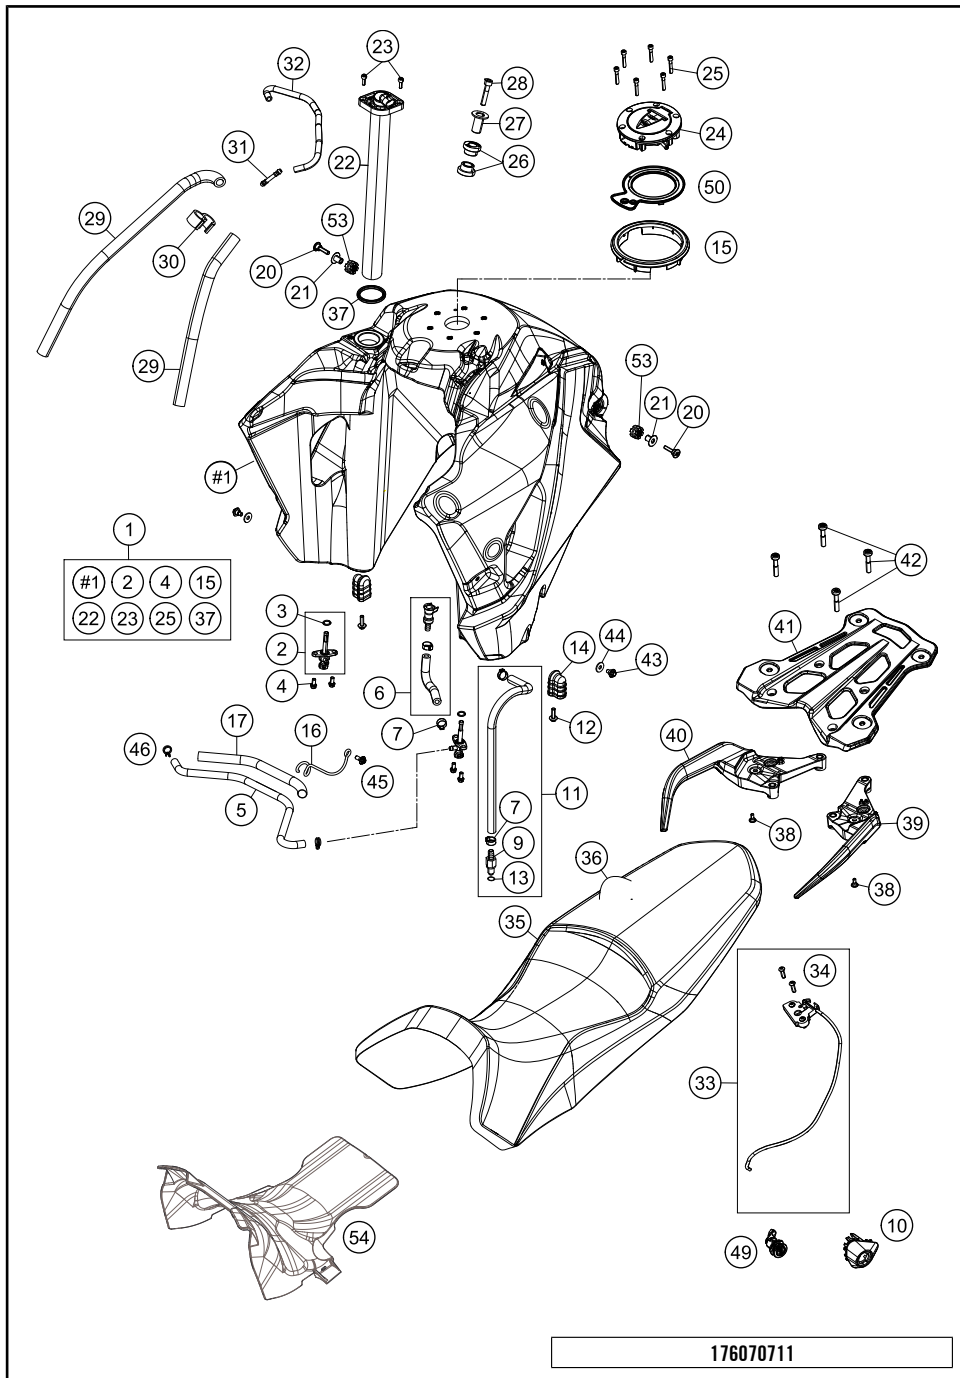

POS	PARTNUMBER	PARTNAME	PIECE
42	0035080406	AH-COLLAR SCREW M8X40 ISA45	4
43	59001092050	SPECIAL SCREW M6X12,5 WS=8	2
44	0021060003	WASHER DIN9021-A 6,4	2
45	0024060156	HH collar screw M6x15 TX30	1
46	58031005000	CLAMP YDNAC 10128 12MM	2
49	60307050020	LOCK CYLINDER SEAT LOCK	1
50	60307008190	GASKET TANK CAP	1
53	69007027000	rubber grommet, tank mounting	2
54	60707045000	Heat protection shell	1

176070711

53483

* NEW PART

X ON DEMAND