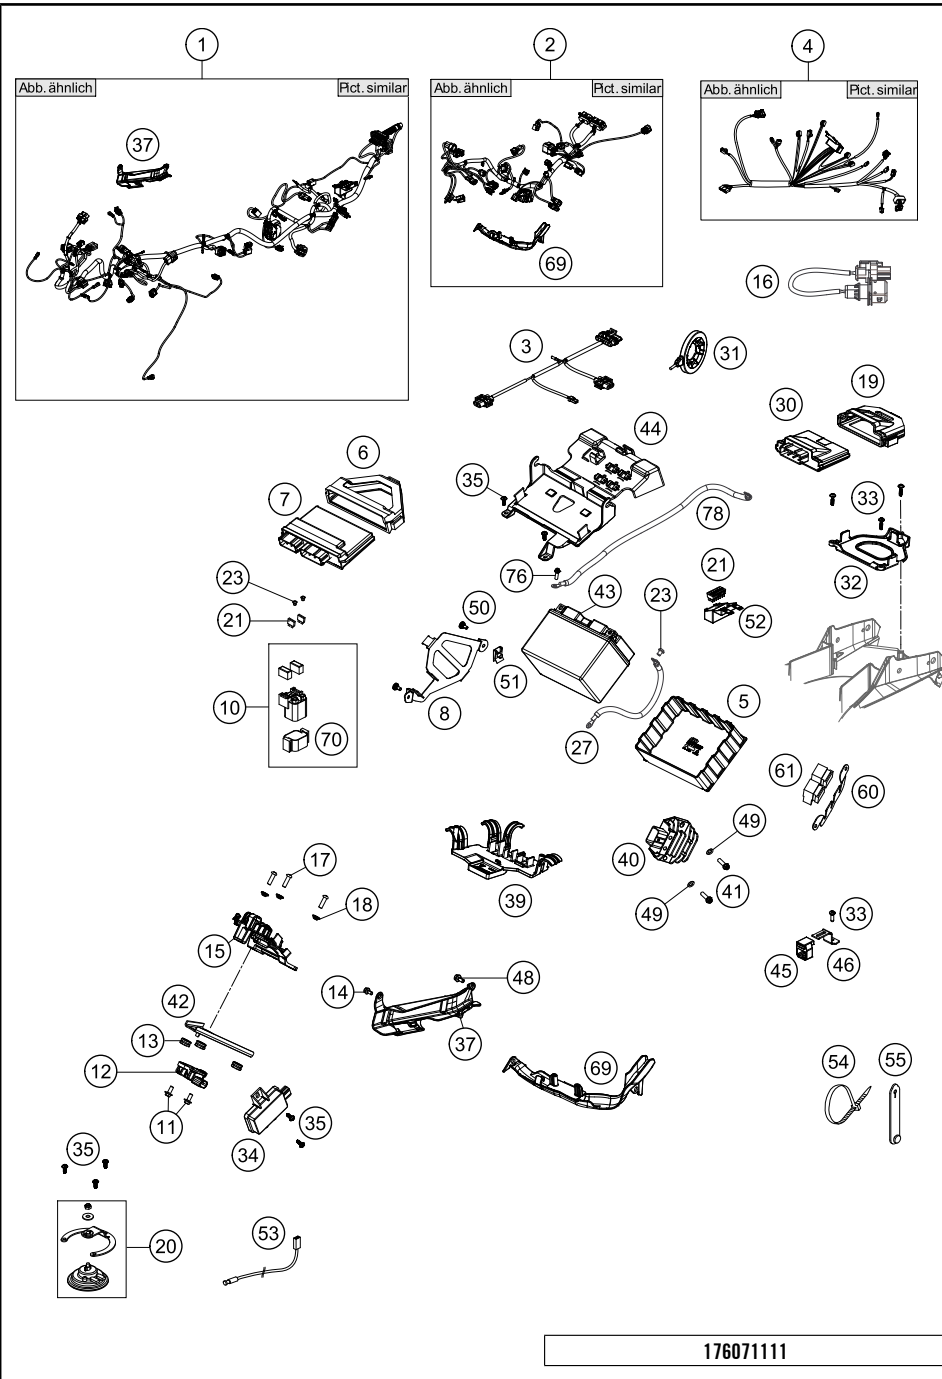

POS	PARTNUMBER	PARTNAME	PIECE
42	60342090040	BRACKET SLOPING POSITIONS SENS	1
43	60011053000	BATTERY 12V/11AH 03	1
44	60308017000	BATTERIE COVER	1
45	61041085050	RUBBER SUPP. PRESSURE SENS. 05	1
46	60311040100	BRACKET PRESSURE SENSOR	1
48	0023060123	COLLAR SCREW M6X12 TX	1
49	60007020040	PLASTIC WASHER 03	2
50	0025050126	HH collar screw M5x12 TX30	2
51	54603048200	RANGE CHANGE METAL NUT M5	2
52	58411087050	RUBBERCOVER F.LOCKHOLDER	1
53	61111018100	TEMPERATURE SENSOR	1
54	44011076140	CABLE TIE 140/2,5MM BLACK	x
54	44011076200	CABLE TIE 200/3,6MM BLACK	x
54	44011076305	CABLE TIE 300/4,8MM BLACK	x
55	60011093045	RUBBER CABLE TIE 45MM 03	x
55	60011093060	RUBBER CABLE TIE 60MM 03	x
55	60011093075	RUBBER CABLE TIE 75MM 03	x
60	60711057050	Retaining bracket	1
61	61111057000	RELAY CM1A-R-12V-H80 07	2
69	60311046000	CABLE CHANNEL L/S	1
70	58211058050	BRACKET RUBBER F.STARTRELAY 07	1
76	0025050166	HH collar screw M5x16 TX30	3
78	60311097000	GROUND CABLE	1

176071111

53488

* NEW PART

X ON DEMAND