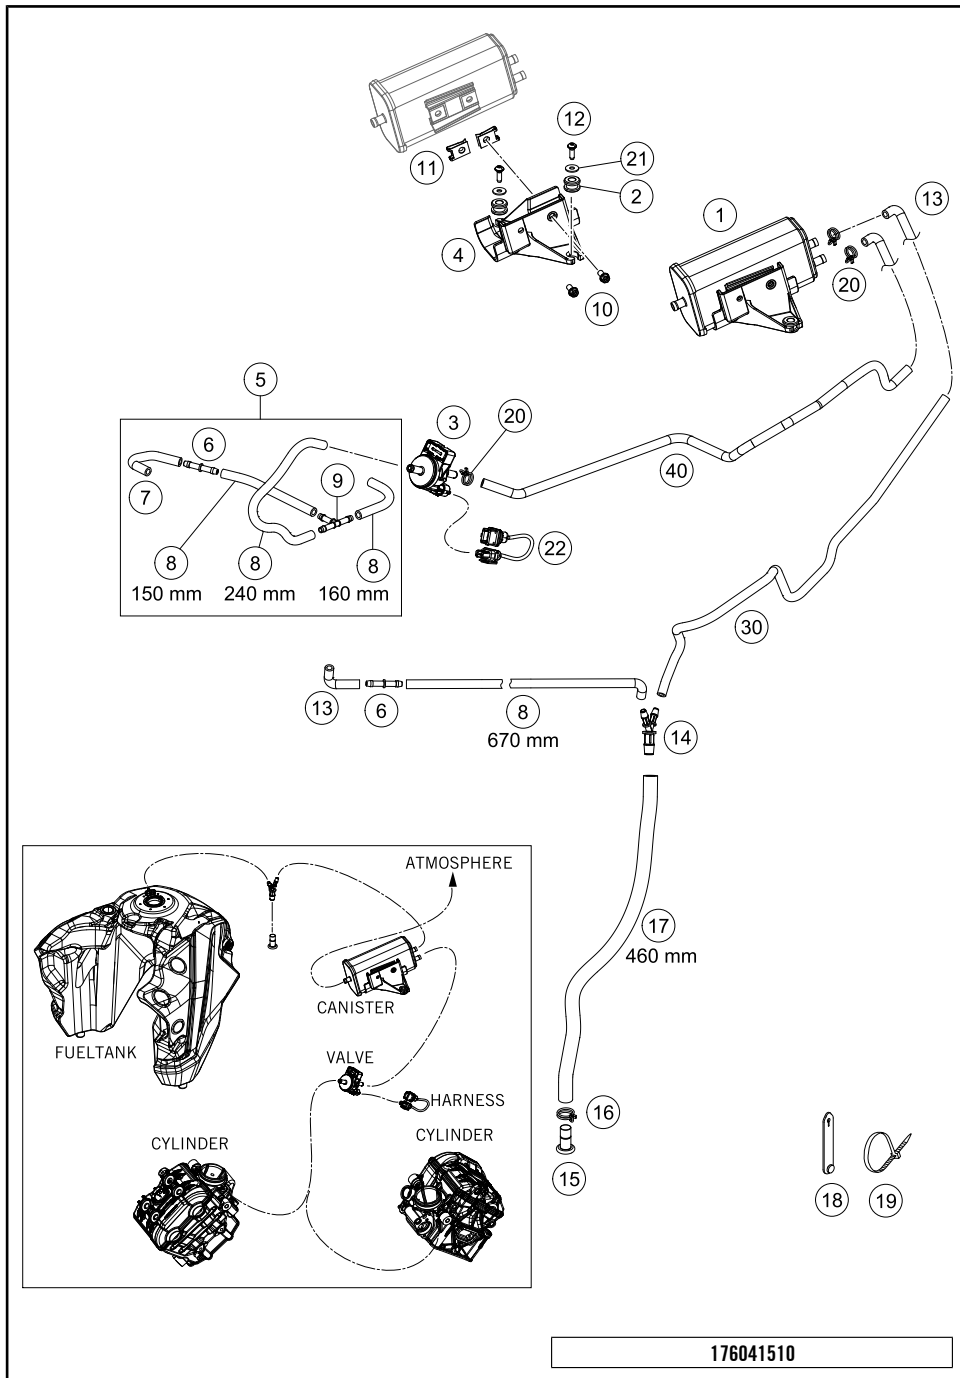

POS	PARTNUMBER	PARTNAME	PIECE
1	75015001200	CARBON CANISTER	1
2	60039030000	VIBRATION DAMPER DIGITALBOX 03	2
3	76015015000	EVAP valve	1
4	60715002000	Support	1
5	60715020033	Hose	1
6	69015019010	HOSE CONNECTION STRAIGHT	2
7	61415021000	HOSE PURGE VALVE	1
8	78015019000	HOSE EPA D=6/10 L=2000MM	1
9	60015022000	T-CONNECTOR TS-6 03	1
10	0025060126	HH collar screw M6x12 TX30	2
11	54603048100	clip nut M6	2
12	0081050161	EJOT PT SCREW K50X16 1451	2
13	61315022000	PREFORMED HOSE 6X10 FPM	3
14	61315028100	Y-CONNECTOR YS 6-10-6	1
15	61315026000	PLUG D=10	1
16	58431082100	YDNAC-CLAMP 10173 (16MM) '98	1
17	78015119000	HOSE EPA D=10/16 L=2000MM	1
18	60011093075	RUBBER CABLE TIE 75MM 03	1
19	44011076140	CABLE TIE 140/2,5MM BLACK	x
20	59007017000	CLAMP YDNAC 10096F (9,6MM)	3
21	0021050003	washer DIN 9021 A - 5.3	2
22	60411078050	Wiring harness	1
30	60715023000	Hose tank - ACF	1
40	60715024000	Hose purge valve - ACF	1

176041510

54026

* NEW PART X ON DEMAND