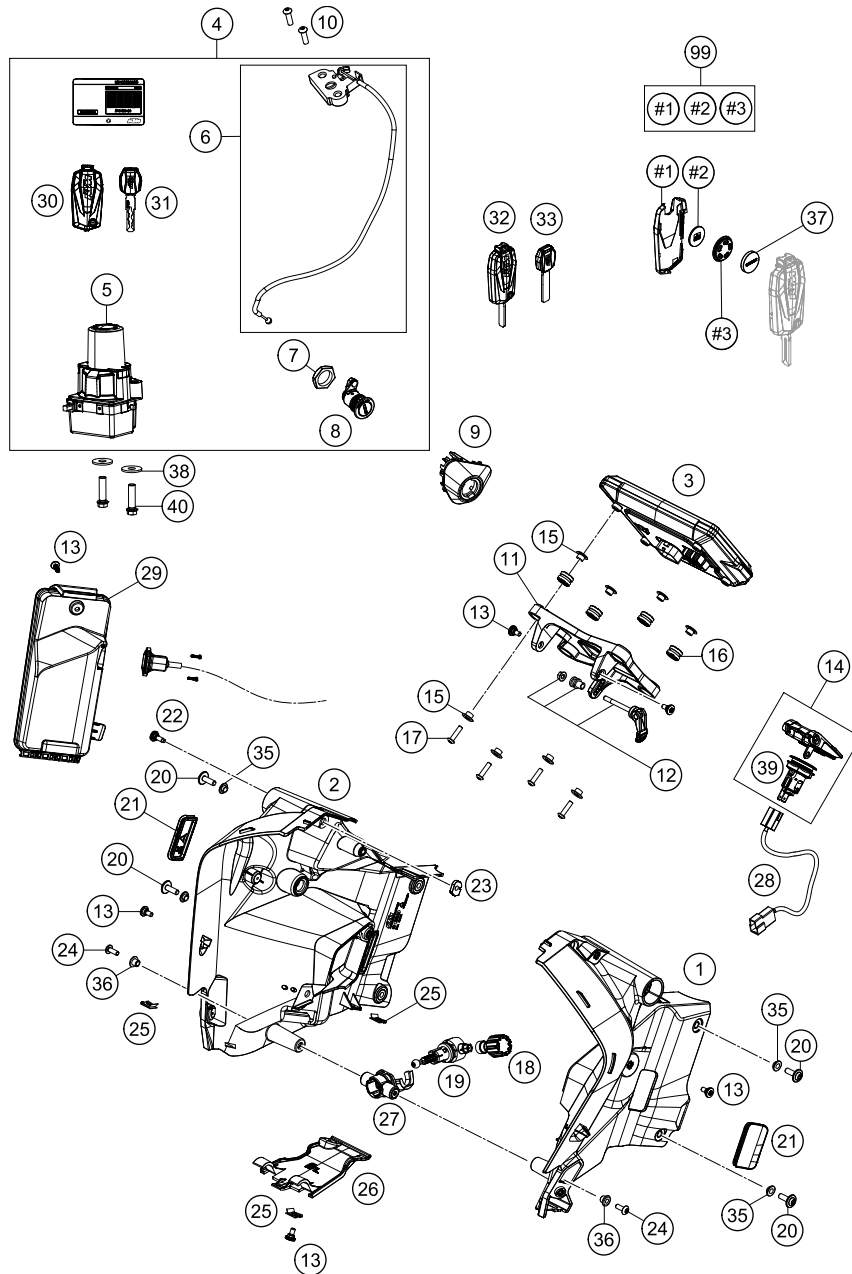

POS	PARTNUMBER	PARTNAME	PIECE
1	6071401020033	Mask support, left	1
2	6071401120033	Mask support, right	1
3	60714069000	TFT dashboard	1
4	60711266144	Lock set with key Race-on 433MHz	1
5	60711266000	Ignition lock KTM Race On 433 MHz	1
6	60307050000	SEAT LOCK CPL.	1
7	69007050050	NUT SEAT LOCK M22X1,5	1
8	60307050020	LOCK CYLINDER SEAT LOCK	1
9	60307053000	SEAT LOCK COVER	1
10	0738060181	BHCS ISO 7380 M6X18	2
11	60714062000	Instrument support	1
12	60714071044	Excentric lever speedometer 607 ADV	1
13	69008021160	special screw M5x12	11
14	60714013033B2	Power socket complete silver	1
15	60714069050	Bushing	8
16	61314069051	DAMP. COMPONENT SPEEDOMETER	4
17	0738050202	Lens head screw ISO 7380-M5X20A2	4
18	60714023000	Thumbwheel headlight adjust.	1
19	60714020000	Headlight adjuster	1
20	69014017000S	special screw M6x22-8.8 ISA30 MK	4
21	60714010050	Cover for headlight mask holder	2
22	69008021060	special screw M5x17	1
23	60714010010	Headlight support top	1
24	58605083014	SCREW M5X14 TORX 25 07	2
25	69008021080	clip nut M5	3
26	60714011010	Wire cover	1
27	60714024100	Headlight support	1
28	60711042050	Cable	1
29	60714078033	Storage compartment	1
30	60711267000	Race-on key 433 MHz	1
31	60411067000	KTM ignition key	1
32	60711267010	Race on blank key 433MHz	1
33	60411067010	Blank KTM ignition key	1
35	69004060150	bushing chain protection	4
36	60714010080	Collar bushing 5.1x8x13x8 mm	1
37	58512085160	BATTERY FOR ICO TRIPMASTER 04	2
38	0021080003	WASHER DIN9021-A 8,4	2
39	60711042000	Power socket 12V	1

186071430

54024

* NEW PART

X ON DEMAND