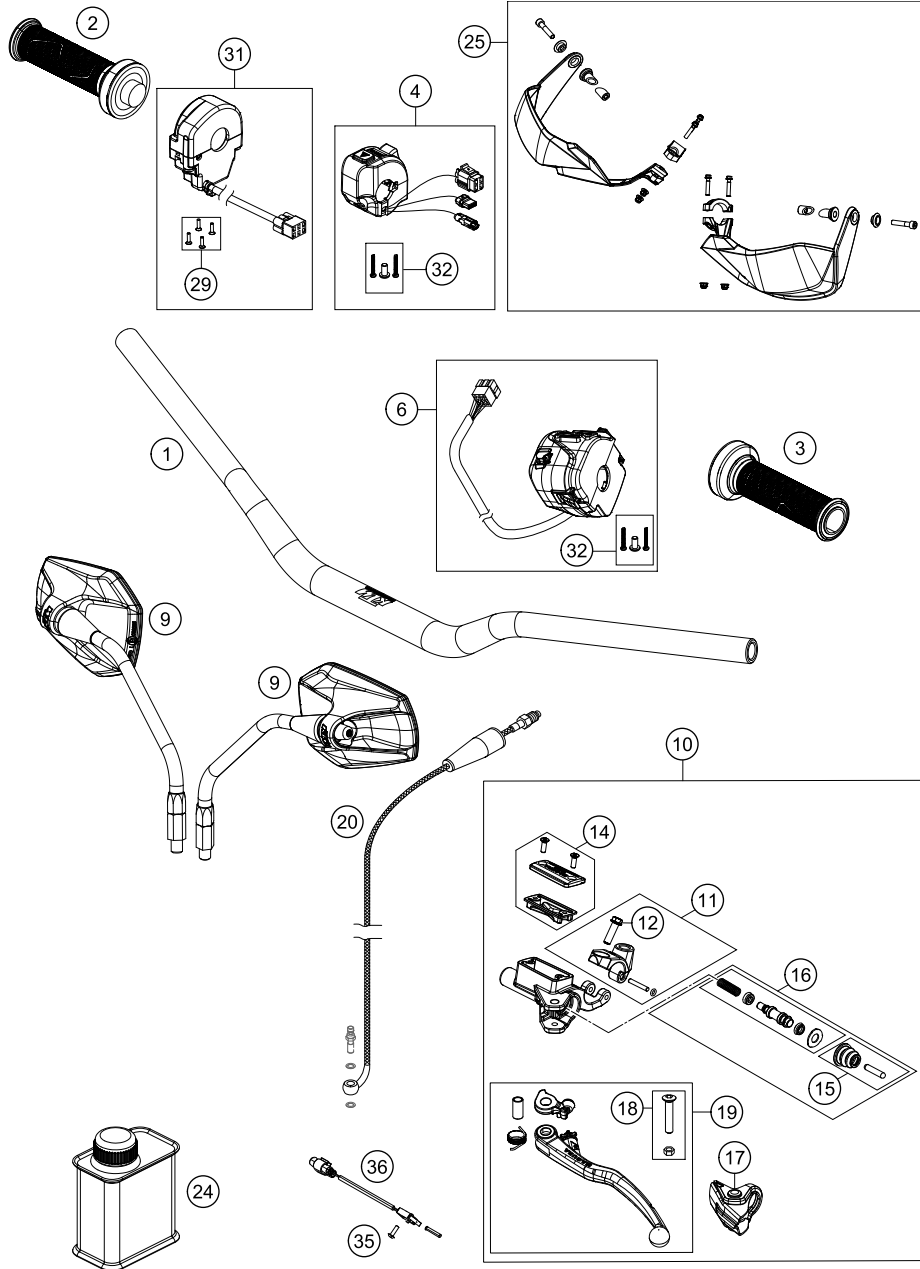

# 1290 Super Adventure R 2020 EU 2020

POS	PARTNUMBER	PARTNAME	PIECE
1	48600431E3	Screw cap M5x1,5 cpl.	1
2	48600431E4	Screw cap M5x1,5 cpl.	1
3	46810340	O-ring 45x2 NBR70 siliconized	2
4	48601174	Fork outer tube 49,13x600 dt54 db60	2
5	95010082	Mainspring (38,2) 65-555 fork	2
6	48601728S1	Insert right cpl. Setting-Shims of cartridge not	1
7	48601729S1	Insert left cpl. Setting-Shims of cartridge not	1
8	R14054	REP. KIT SPACER	1
9	R14040	GASKET KIT CPL.	1
10	R14047	Guide bushing set fork 48mm	1
11	48601305S1	AXLE CLAMP WITH INNER TUBE	1
12	48601304S1	AXLE CLAMP WITH INNER TUBE	1
13	00501020S1	AH SCREW M10X20 SET	1
14	52000147	Sticker set WP fork 175x45	1
97	48601166S1	FORK OIL SAE4 5L	x
98	T14034	Fuchs grease IPR (250g)	x
99	R14063	Fork repair kit 48mm offroad	x

# 1290 Super Adventure R 2020 EU 2020

POS	PARTNUMBER	PARTNAME	PIECE
1	6070200100033	Handlebar	1
2	60702012000	Grip tube (no heating)	1
3	60702039100	Grip LHS w/o heater	1
4	61411174000	Start-emergency off switch	1
6	61411170000	Combination switch left	1
9	60312040200	Mirror	2
10	60302030144	MASTER CYLINDER DOT CPL. 12MM	1
11	76513005000	CLAMP, CYL. PIN, O-RING	1
12	0025060166	HH collar screw M6x16 TX30	1
14	25002033000	COVER HYDR. CLUTCH DOT CPL.	1
15	76502046000	PUSH ROD CPL. 13	1
16	60302032100	REPAIR KIT PISTONS DOT	1
17	76502037000	PROTECT.CAP FOR LEVER PERCH 13	1
18	50302038200	LEVER SCREW SHORT CPL. 09	1
19	60302031000	CLUTCH LEVER LONG CPL. 2013	1
20	60032063100	CLUTCH PIPE LC8 ADV '03	1
24	00062030000	BRAKE FLUID DOT5.1 0,25L	1
25	6030217910030	HANDGUARD CLOSED BLACK HIGH	1
29	76011073110	SCREW SET START-STOP SWITCH	1
31	60711012000	Ride-by-wire without throttle tube	1
32	61411174010	Screw set start-stop switch	2
35	0985030103	FLAT HEAD SCREW DIN7985 M3x1	1
36	83111049000	CLUTCH SWITCH ATV	1