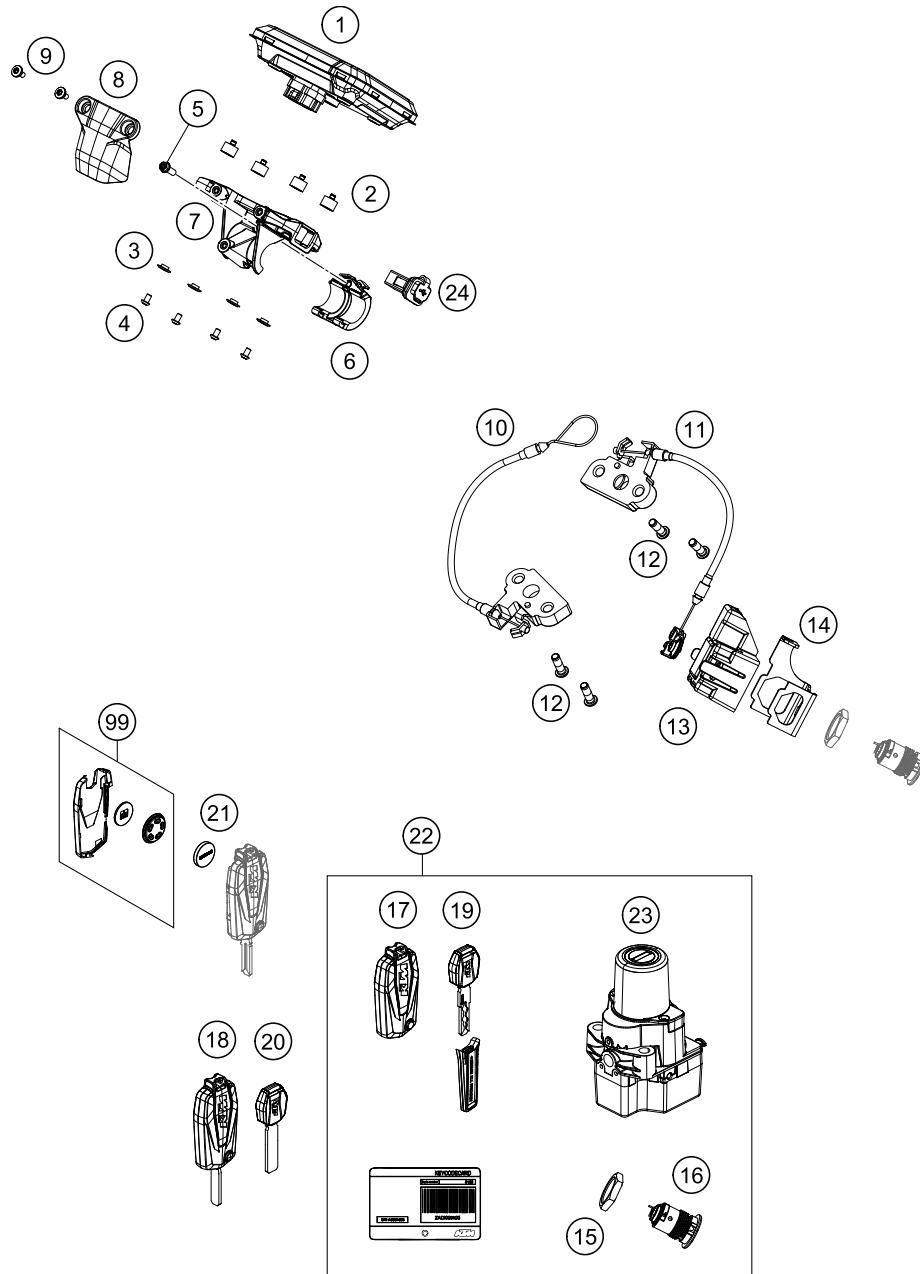

POS	PARTNUMBER	PARTNAME	PIECE
1	61714069000	Combination instrument	1
2	61514069110	Damper, speedometer	4
3	61614069020	Tachometer support bush	4
4	0738050082	Flat Head Screw ISO7380 M5x8 A2 TX25	4
5	0025060166	HH collar screw M6x16 TX30	1
6	61701044000	Instrument support rear part	1
7	61701045000	Instrument support front part	1
8	61701046000	Connector cover, instrument support	1
9	69008021160	special screw M5x12	2
10	61707052000	Rider seat lock cpl.	1
11	61307050000	SEAT LOCK MECHANISM CPL.	1
12	0738060185S	Ovl. hd. scr. TX M6x16 A2-70 S	4
13	61707050020	Anti-rotation lock, seat lock cover	1
14	61707050010	Anti-rotation lock, seat lock	1
15	69007050050	NUT SEAT LOCK M22X1,5	1
16	61307050020	LOCK CYLINDER SEAT LOCK	1
17	60711267000	Race-on key 433 MHz	1
18	60711267010	Race on blank key 433MHz	1
19	60411067100	KTM ignition key	1
20	60411067010	Blank KTM ignition key	1
21	58512085160	BATTERY FOR ICO TRIPMASTER 04	1
22	61711266044	Lock kit, KTM RACE ON 433 MHz	1
23	61611266000	Ignition lock Race-on 433MHz	1
24	61711043000	USB Power Supply 12V	1
99	60711067050	Cover-Kit for Race-on-Key	1

206171430

53796

* NEW PART

X ON DEMAND