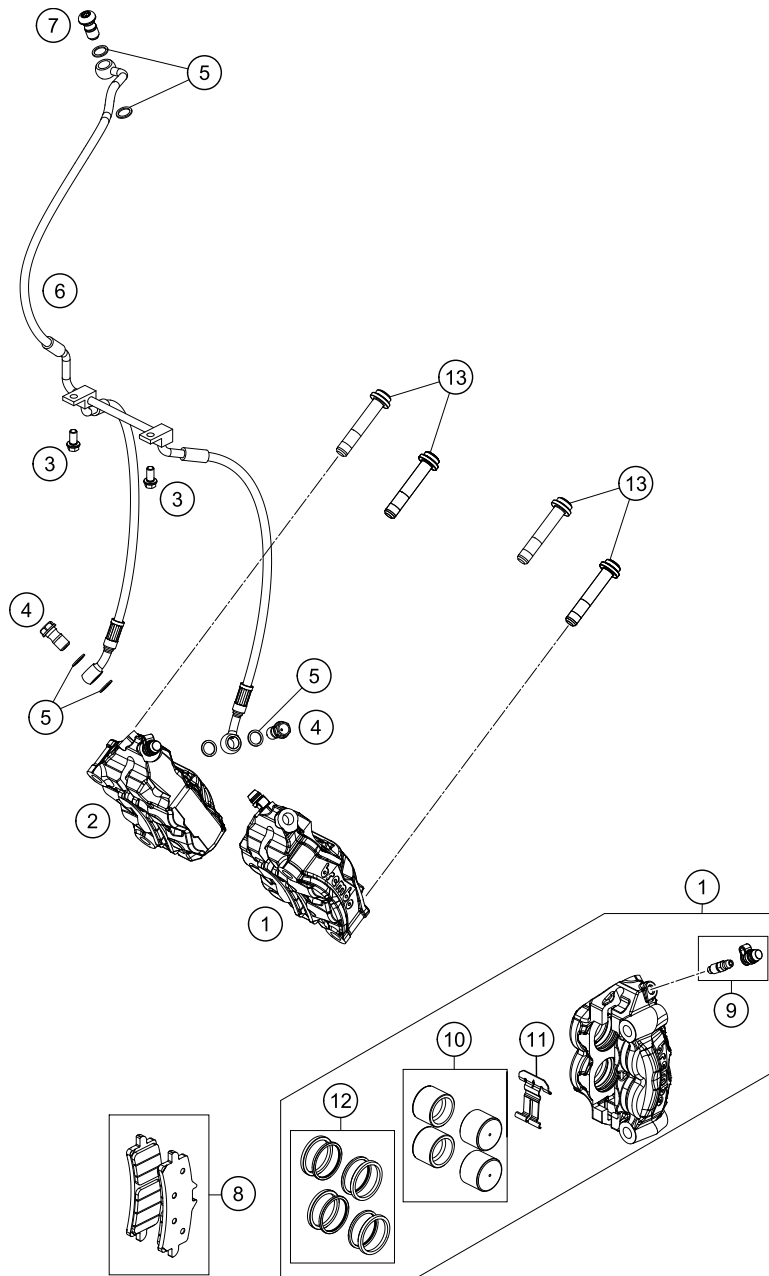

FRONT BRAKE CALIPER

1290 Super Duke R, orange 2020 EU 2020

POS	PARTNUMBER	PARTNAME	PIECE
1	6171301500158	Front brake caliper left without pad	1
2	6171301600158	Front brake caliper right without pad	1
3	0025060126	HH collar screw M6x12 TX30	2
4	69013025000	HOLLOW SCREW M10X1X19 SW12	2
5	0603100141	sealing ring DIN 7603 10x14x1	6
6	61742003000	Front brake line	1
7	62113020100	banjo bolt M10x1x19.5	1
8	61313030000	BRAKE PADS SET BRM10A-HH	2
9	61013020100	BLEEDER SCREW WITH CAP	2
10	61713019000	Break piston cpl.	2
11	61713018000	Leaf spring	2
12	61313021000	SEAL RINGS CPL.	2
13	0035100559	AH-COLLAR SCREW M10X1,25X55	4

206171360

53952

* NEW PART

X ON DEMAND