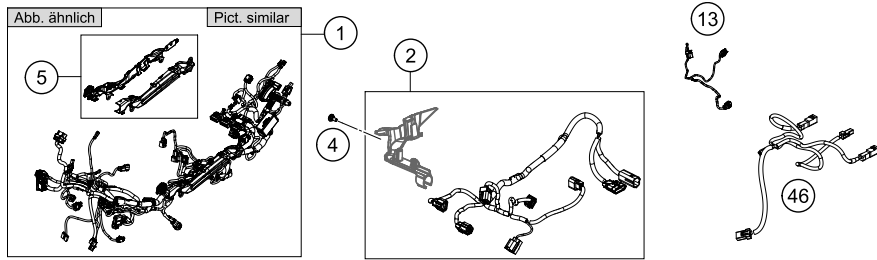

POS	PARTNUMBER	PARTNAME	PIECE
40	79114086000	Connectivity Control Unit	1
41	79114086050	Rubber support, CCU	1
42	61711046010	Fastening rubber connectivity box 2.0	1
43	61711046020	Holding bracket, connectivity box 2.0	1
44	0081050161	EJOT PT SCREW K50X16 1451	1
45	61711087050	Fuse Box	1
46	61311076100	REAR WIRING HARNESS	1

206171110

53826

* NEW PART

X ON DEMAND