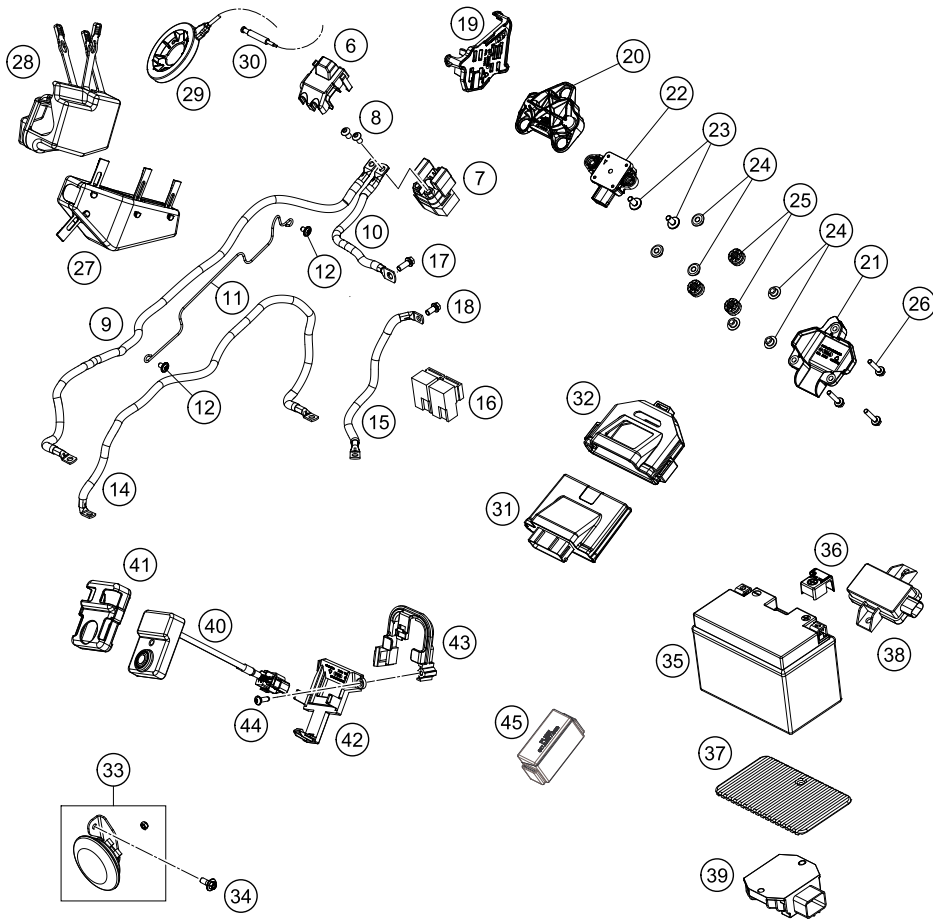

POS	PARTNUMBER	PARTNAME	PIECE
1	61711075033	Main wiring harness cpl.	1
2	61711085033	Engine wiring harness cpl.	1
4	69008021160	special screw M5x12	1
5	61711047000	Cable channel, rear part	1
6	64111058110	Cover flap, starter relay	1
7	76211058000	STARTER RELAY 07	1
8	0738060101	COU.SUNK SCR. AH ISO7380 M6X10	2
9	61711059000	Starter cable	1
10	61711059050	Battery cable	1
11	61711010010	Cable bracket	1
12	073802050085	Oval head screw ISR M5x8-A2-070	2
13	61711086000	Wiring harness topfeeder	1
14	61711097000	Earth wire	1
15	61711098000	Ground wire bat. Frame	1
16	61111057000	RELAY CM1A-R-12V-H80 07	2
17	0025060166	HH collar screw M6x16 TX30	1
18	0025060126	HH collar screw M6x12 TX30	1
19	61711083050	Connector support frame	1
20	61742190010	Bracket, angle sensor	1
21	61742190020	Cover, angle sensor	1
22	61542090000	Angle sensor	1
23	0024060136	HH collar screw M6x13 TX30	2
24	60714069050	Bushing	6
25	61314069051	DAMP. COMPONENT SPEEDOMETER	3
26	0025050256	HH COLLAR SCREW M5X25 ISA30	3
27	61711003050	Plugbox rubber	1
28	61711003060	Connector box 2	1
29	69011168000	Antenna keyless	1
30	61111018100	TEMPERATURE SENSOR	1
31	60711033000	Control unit MCU 3.0	1
32	60711033050	Rubber band	1
33	64111060033	Direct current horn complete	1
34	0024060156	HH collar screw M6x15 TX30	1
35	60011053000	BATTERY 12V/11AH 03	1
36	62111059060	COVER POSITIVE POLE	1
37	61311053000	BATTERY YUASA YTX14-BS	1
38	60312032000	RECEIVER AIR PRESSURE SENSOR	1
39	60311034000	VOLTAGE REGULATOR	1

206171110

53826

\* NEW PART

X ON DEMAND

POS	PARTNUMBER	PARTNAME	PIECE
40	79114086000	Connectivity Control Unit	1
41	79114086050	Rubber support, CCU	1
42	61711046010	Fastening rubber connectivity box 2.0	1
43	61711046020	Holding bracket, connectivity box 2.0	1
44	0081050161	EJOT PT SCREW K50X16 1451	1
45	61711087050	Fuse Box	1
46	61311076100	REAR WIRING HARNESS	1