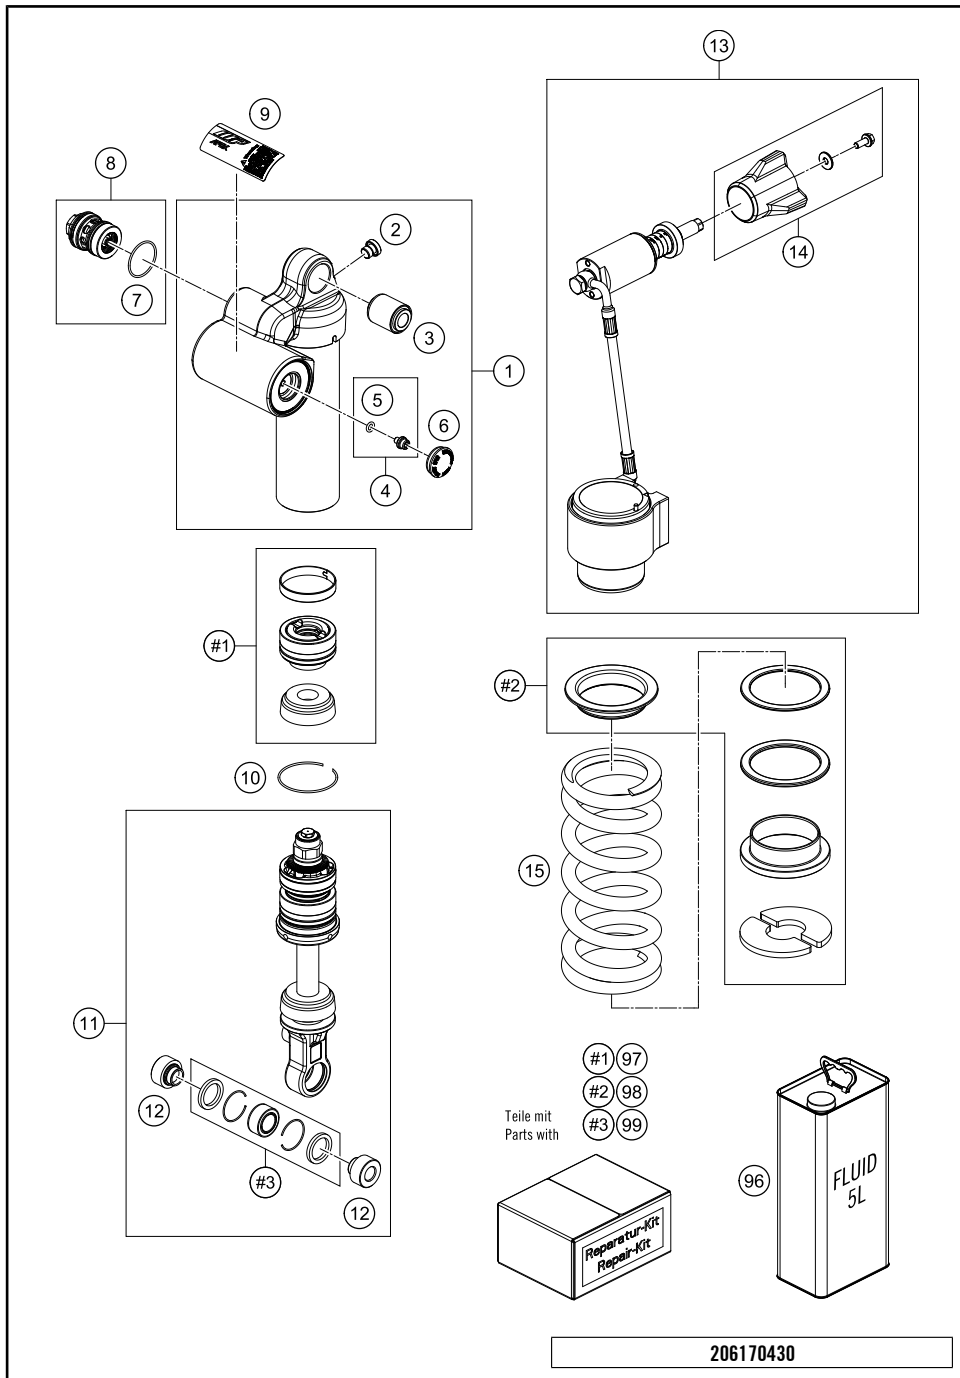

SHOCK ABSORBER DISASSEMBLED

1290 Super Duke R, orange 2020 EU 2020

POS	PARTNUMBER	PARTNAME	PIECE
1	46181338S2	shock housing cpl. KTM 1290 Super Duke	1
2	50180095	HS cylinder-head screw R1/8 l8	1
3	46181449	Silentblock 12x25x32	1
4	36120151S	PLUG SCREW M5X6 CPL.	1
5	46810893	O-ring 5,28x1,78 NBR70 black	1
6	46811208	Rubber cap do not open 22x5,5 NBR	1
7	50180217	O-ring 27x1,5 Viton70 green ISO 3601-3S	1
8	50180213S30	compression cpl.	1
9	52000276	Sticker APEX 75x30	1
10	46810010	Round-wire snap ring 49x1,8	1
11	46181349S03	Shock abs.bott.part cmpl.KTM 1290 SDR 20	x
12	46181342	Bearing bush 12x15/19/23,5x18,45	2
13	11001T01	PA Super Duke R 20 with hand knob	1
14	60000323S	adjuster wheel PA cpl.	1
15	91010431	Mainspring (59) 75-195 damper	x
15	91010381	Mainspring (59) 85-195 silencer white	1
15	91010432	mainspring (59) 95-195 shock white	x
96	50180751S1	SHOCK ABSORBER FLUID 5 LT	x
97	RP10030	Reparaturkit Federbein Super Duke R 2020	x
98	RP10031	Reparaturkit Federauflage Federbein	x
99	R12012	Ball joint bearing kit top 12mm	x

206170430

53163

* NEW PART X ON DEMAND