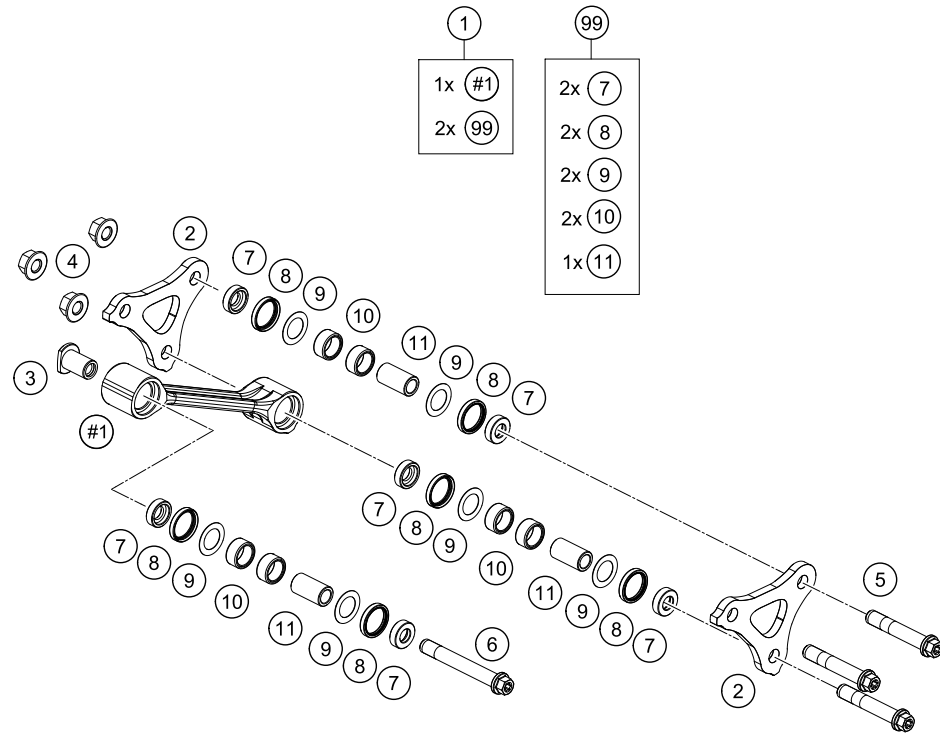

# SHOCK ABSORBER DISASSEMBLED

1290 Super Duke R, orange 2020 EU 2020

POS	PARTNUMBER	PARTNAME	PIECE
1	46181338S2	shock housing cpl. KTM 1290 Super Duke	1
2	50180095	HS cylinder-head screw R1/8 l8	1
3	46181449	Silentblock 12x25x32	1
4	36120151S	PLUG SCREW M5X6 CPL.	1
5	46810893	O-ring 5,28x1,78 NBR70 black	1
6	46811208	Rubber cap do not open 22x5,5 NBR	1
7	50180217	O-ring 27x1,5 Viton70 green ISO 3601-3S	1
8	50180213S30	compression cpl.	1
9	52000276	Sticker APEX 75x30	1
10	46810010	Round-wire snap ring 49x1,8	1
11	46181349S03	Shock abs.bott.part cmpl.KTM 1290 SDR 20	x
12	46181342	Bearing bush 12x15/19/23,5x18,45	2
13	11001T01	PA Super Duke R 20 with hand knob	1
14	60000323S	adjuster wheel PA cpl.	1
15	91010431	Mainspring (59) 75-195 damper	x
15	91010381	Mainspring (59) 85-195 silencer white	1
15	91010432	mainspring (59) 95-195 shock white	x
96	50180751S1	SHOCK ABSORBER FLUID 5 LT	x
97	RP10030	Reparaturkit Federbein Super Duke R 2020	x
98	RP10031	Reparaturkit Federauflage Federbein	x
99	R12012	Ball joint bearing kit top 12mm	x

206170430

53163

\* NEW PART X ON DEMAND

POS	PARTNUMBER	PARTNAME	PIECE
1	61704083044C1	Pull rod cpl.	1
2	61704080000	Triangular sheet plate	2
3	61704080030	Bushing pull rod bolting	1
4	06923120006	Hex.nut w.flange EN 1661 M12-10 WS18	3
5	0025120706S	Hexagonal bolt M12x70 ISA 45 MK	3
6	0025120906S	HH collar screw M12x90 ISA 45 MK	1
7	61704080020	Bucket for shaft seal ring 24x6.8	6
8	0760243050	SHAFT SEAL RING 24X30X5	6
9	50180604	Shim 29,75x19x0,4	6
10	0618182412	NEEDLE BEAR.HK1812 18/24/12 05	6
11	61704080010	Bearing sleeve 12x18x33.5	3
99	61704083010	Repair kit linkage	3