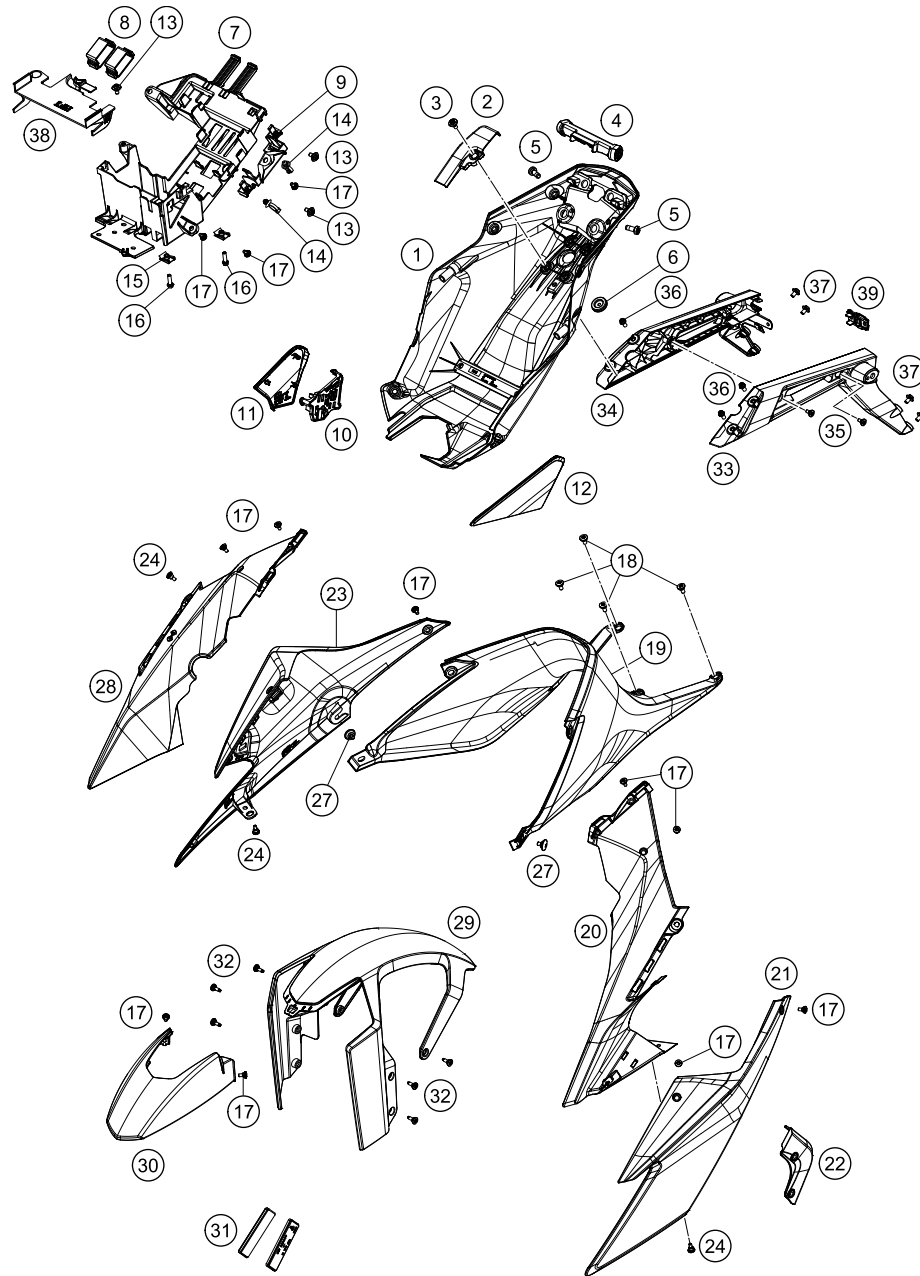

146130730

54102

\* NEW PART

X ON DEMAND

POS	PARTNUMBER	PARTNAME	PIECE
1	61708019000	Lower rear panel	1
2	61708019060	Cable bracket tail end lower part	1
3	83008100015	SPECIAL SCREW M6X15X5,5	1
4	61708019050	Cross-connector	1
5	0035080206S	SHCS M8x20 TX45	2
6	60006001023	RUBBER SLEEVE STOP SCREW	1
7	61711054000	Electrics carrier	1
8	61711032050	Rubber band TPMS	2
9	61711056000	Bracket, fuse box	1
10	61711083050	Connector support frame	1
11	61708041000	Side fairing, right	1
12	61708040000	Side fairing, left	1
13	83008000012	special screw M6x12x3	3
14	69011092000	CABLE TIE W. SOCKET D=6,5	2
15	54603048100	clip nut M6	2
16	0025060206	HH collar screw M6x20 TX30	2
17	69008021160	special screw M5x12	14
18	69008021040	special screw M6x14	4
19	61708049000EBA	Rear fuel tank fairing	1
20	61708026000	Front fairing left	1
21	61708050000EBA	Fuel tank spoiler left	1
22	61411095000	Plug cover	1
23	61708051000EBA	Fuel tank spoiler right	1
24	69008021260	Special screw, M5x14	4
27	58407011100	SCREW FOR SEAT M6X11,5/8	2
28	61708027033	Inner cover right cpl	1
29	6170801100033	KOTFLÜGEL HINTERTEIL SCHWARZ	1
30	61708010000HC	Fender, front part	1
31	60012080100	SIDE REFLECTOR YELLOW "CEV"	2
32	69008021060	special screw M5x17	6
33	61708015010	License plate holder support, left	1
34	61708015020	License plate holder support, right	1
35	69008021160	special screw M5x12	2
36	0025060126	HH collar screw M6x12 TX30	3
37	0024060106	HH COLLAR SCREW M6X10 TX30	4
38	61711055000	ECU bracket	1
39	61708015030	Bracket, license plate lighting	1