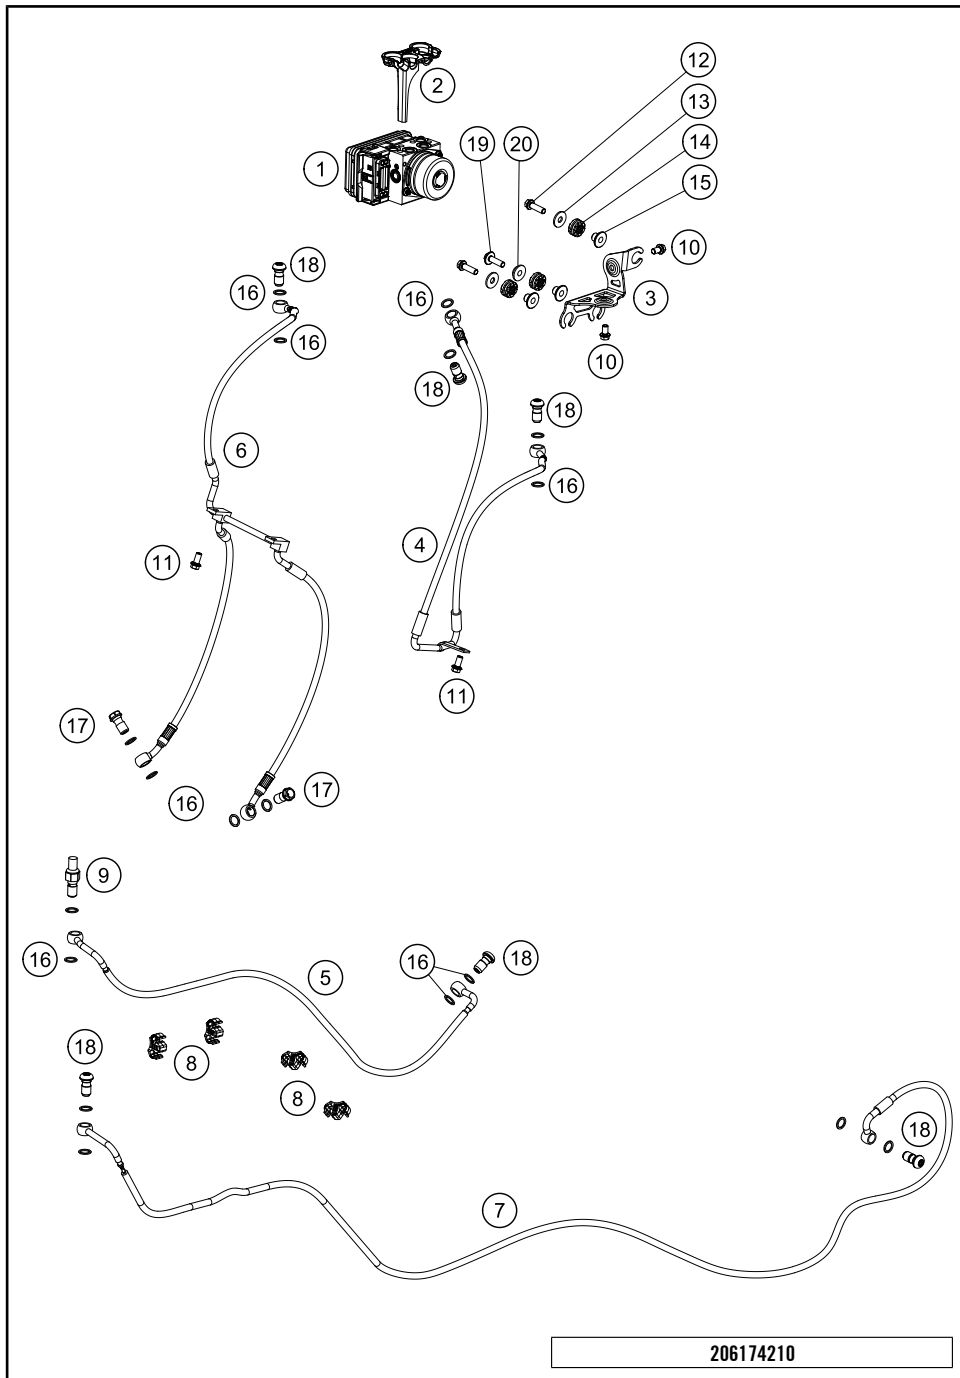

ANTIBLOCK SYSTEM ABS

1290 Super Duke R, orange 2020 EU 2020

POS	PARTNUMBER	PARTNAME	PIECE
1	61742031000	ABS modulator	1
2	61742050000	Brake line locking mechanism	1
3	61742040000C1	Retaining bracket ABS modulator	1
4	61742001000	Brake line brake cylinder/modulator	1
5	61742002000	Brake line rear master cylinder/modulator	1
6	61742003000	Front brake line	1
7	61742004000	Brake line rear brake caliper/modulator	1
8	61342046000	SUPPORT ABS-PIPE D7,5	4
9	62111051000	BRAKE LIGHT SWITCH REAR	1
10	0025060106	HH collar screw M6x10 TX30	2
11	0025060126	HH collar screw M6x12 TX30	2
12	0025060206	HH collar screw M6x20 TX30	2
13	0021060003	WASHER DIN9021-A 6,4	2
14	62142041100	DUMPER 40 SHORE	3
15	61342041000	COLLAR BUSH 6,5X9X18X8,5	3
16	0603100141	sealing ring DIN 7603 10x14x1	16
17	69013025000	HOLLOW SCREW M10X1X19 SW12	2
18	62113020100	banjo bolt M10x1x19.5	6
19	0024060206	HH collar screw M6x20 TX30	1
20	59032006050	SPRING RETAINER 6,2X12X18X5,2	1

206174210

53980

* NEW PART X ON DEMAND