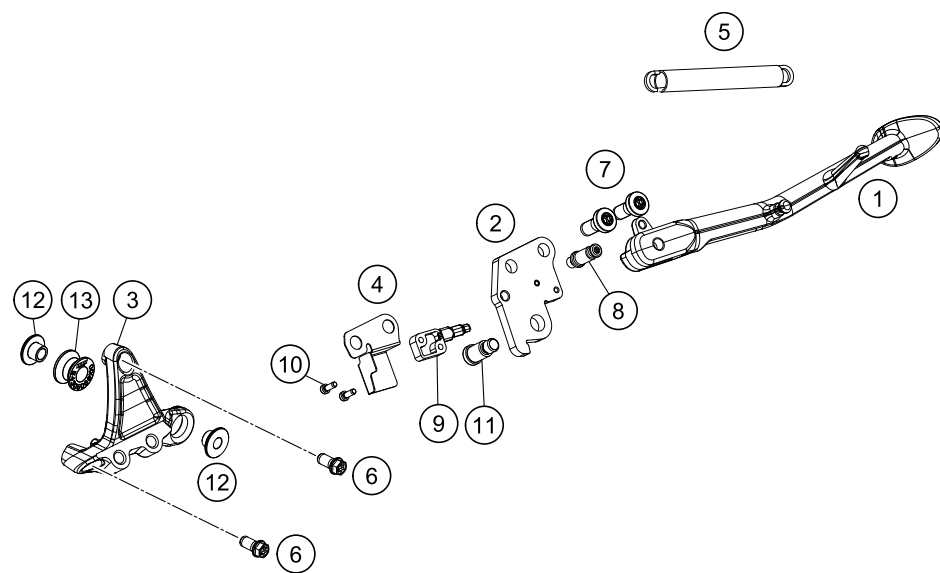

206170310

54095

\* NEW PART

X ON DEMAND

POS	PARTNUMBER	PARTNAME	PIECE
1	61703023033C1	Side stand with magnet	1
2	61703028000	Side stand bracket	1
3	61703026000C1	Side stand bracket	1
4	61703027000C1	Protection plate	1
5	60303024100	SIDE STAND SPRING	1
6	0025080166S	HH collar screw M8x16 TX40 SL	2
7	0035100249S	HH collar screw M10x24 ISA45 S	2
8	61303028001	SPEC. SCREW SIDE STAND SPRING	1
9	61011045000	SIDE STAND SENSOR 05	1
10	014580040123	Cap head screw ISO 14580-M4x12-8.8	2
11	62503027200	SCREW FOR SIDE STAND M10X31,2	1
12	61705069000	Collar bushing 8,5x12,5x23,5x10	2
13	54305068100	damp. component silicone grey	1