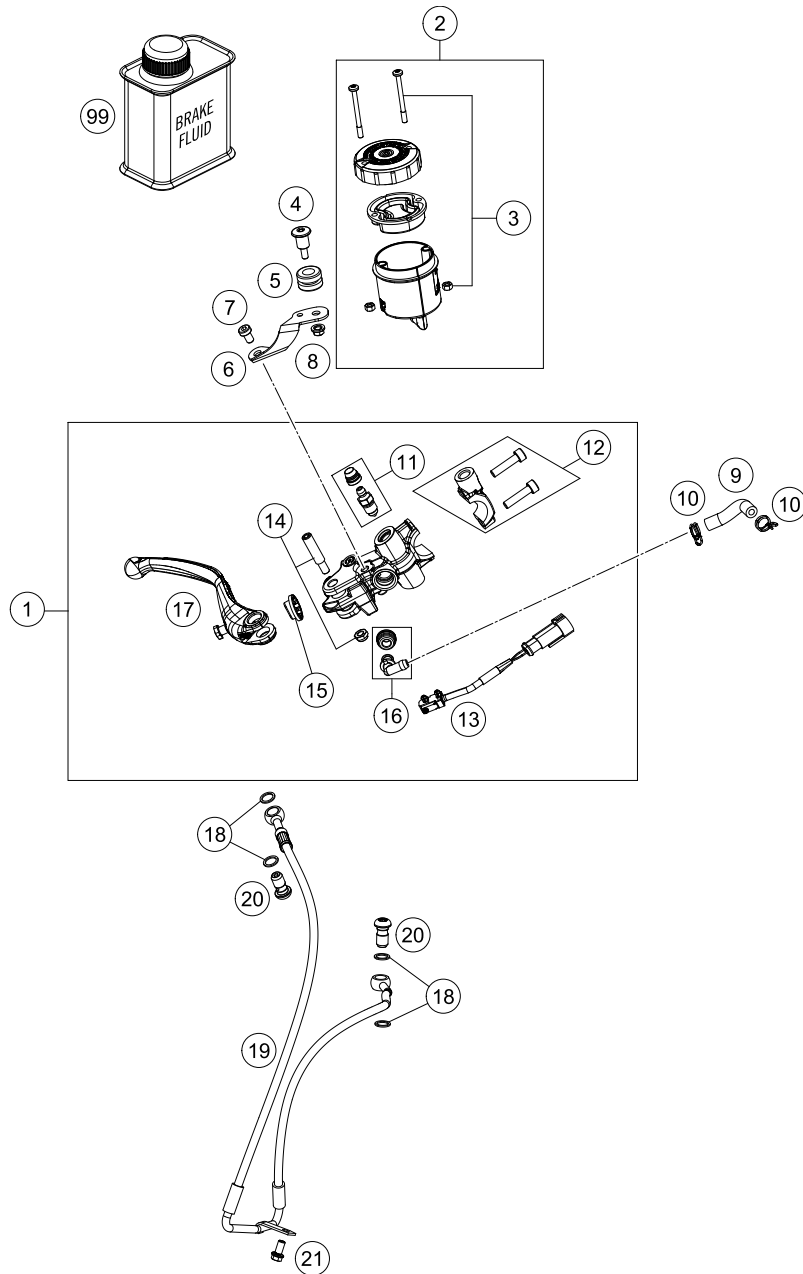

FRONT BRAKE CONTROL

1290 Super Duke R, orange 2020 EU 2020

POS	PARTNUMBER	PARTNAME	PIECE
1	6131300110030	Hand brake cylinder PR16/19	1
2	61313029000	BRAKE FLUID RESERV. BLACK CPL.	1
3	61013009203	SCREW + NUT F. RESERVOIR	1
4	61013013050	SCREW RET.PANEL-RESERVOIR	1
5	61013013000	RUBBER BUSH 05	1
6	6101300900130	SUPPORT BRAKE FLUID RES. FRONT	1
7	61013021000	SCREW RET.PANEL-BRAKE CYLINDER	1
8	61013009004	NUT FOR RESERVOIR	1
9	69013069001	HOSE FOR RESERVOIR 6X1,5	1
10	58007017000	YDNAC CLAMP 10101 (10,4MM)	2
11	60013020000	BLEEDER SCREW WITH CAP	1
12	76013005100	CLAMP CPL. 16	1
13	61311050000	BRAKE LIGHT SWITCH FRONT	1
14	61013006000	LEVER SCREW CPL. 05	1
15	61013008000	RUBBER CUP 05	1
16	54513155000	ANGLE PIECE	1
17	6101300200030	HAND BRAKE LEVER LOOSE BLACK	1
18	0603100141	sealing ring DIN 7603 10x14x1	4
19	61742001000	Brake line brake cylinder/modulator	1
20	62113020100	banjo bolt M10x1x19.5	2
21	0025060126	HH collar screw M6x12 TX30	1
99	00062030000	BRAKE FLUID DOT5.1 0,25L	1

206171310

53841

* NEW PART

X ON DEMAND