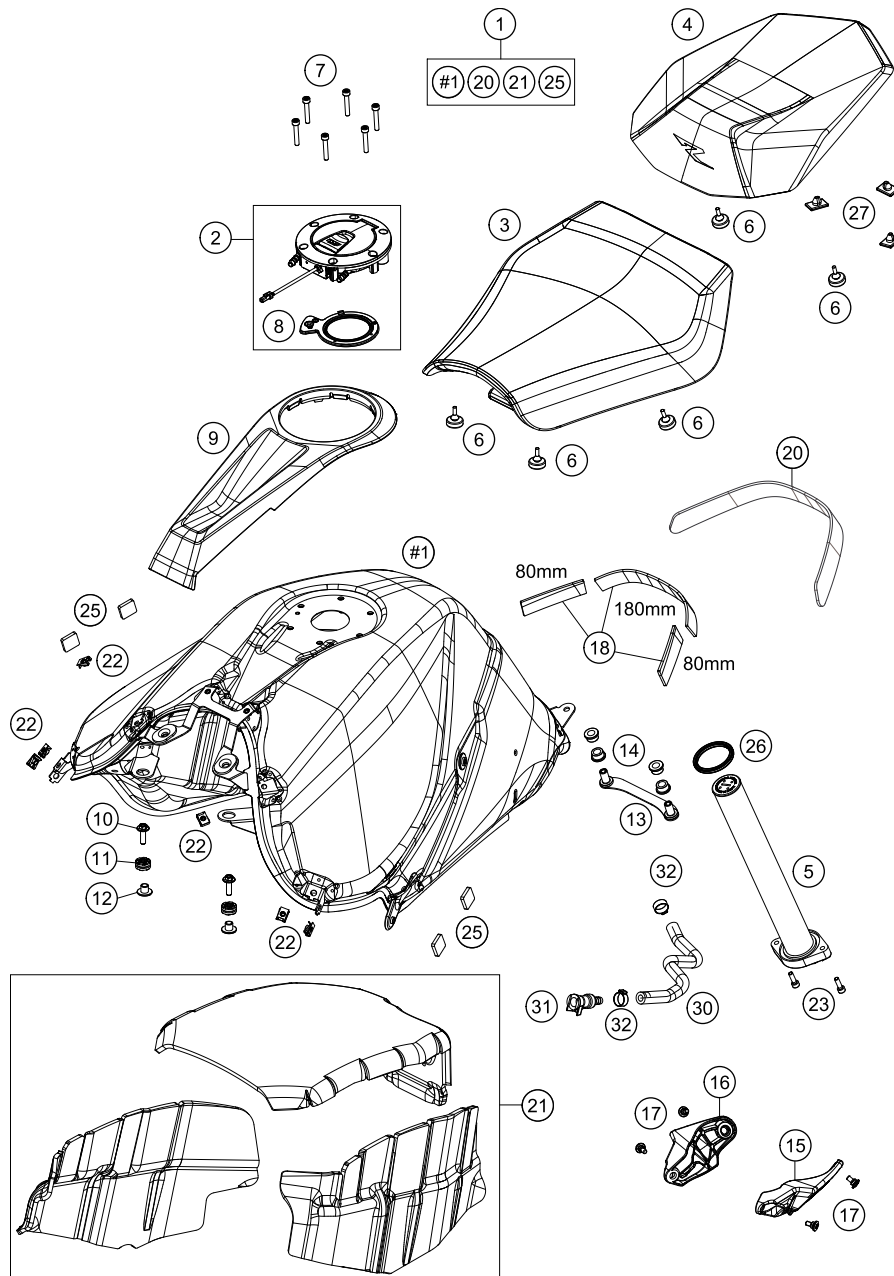

TANK, SEAT

1290 Super Duke R, orange 2020 EU 2020

POS	PARTNUMBER	PARTNAME	PIECE
1	61707013044HCA	Fuel tank new blue SD-R 20	1
2	61507008000C1	Fuel tank cap, RaceOn, black	1
3	61707040000	Rider seat	1
4	61707047000	Passenger seat	1
5	61407080200	Fuel lever sensor	1
6	60006001021	DISTANCE RUBBER AIRBOX 03	6
7	014579050301	Screw ISO 14579-M5x30-8.8-P3R	6
8	60307008190	GASKET TANK CAP	1
9	61707058000	Fuel tank fairing, top	1
10	0024060206	HH collar screw M6x20 TX30	2
11	62142041000	DAMP. COMPONENT ABS MODUL	2
12	61342041000	COLLAR BUSH 6,5X9X18X8,5	2
13	61707013010	Rear fuel tank mounting	1
14	75608006000	RUBBER BUSHING 9X17X8,5	4
15	61707011010	Slide pad, left	1
16	61707011020	Slide pad, right	1
17	69008021170	Special screw M5x12	4
18	61707015001	dual lock 25,4mm	1
20	61707013015	Spacer tank bottom	1
21	61706095000	Silencer packing kit tank SD-R 20	1
22	54603048600	RANGE CHNGE METAL NUT M5 INOX	6
23	0912050163	AH SCREW DIN0912-M 5X16	2
25	61408015030	METAMOLL F. TAIL LIGHT COVER	4
26	60307080090	GASKET FUEL LEVEL SENSOR	1
27	77307040041	Isolation pad	3
30	61707017050	Fuel hose pump	1
31	5850701050030	CLUTCH CPC BLACK 05	1
32	00050157706	VARIABLE ONE-EAR CLAMP 15,7MM	2

206170710

54098

* NEW PART

X ON DEMAND