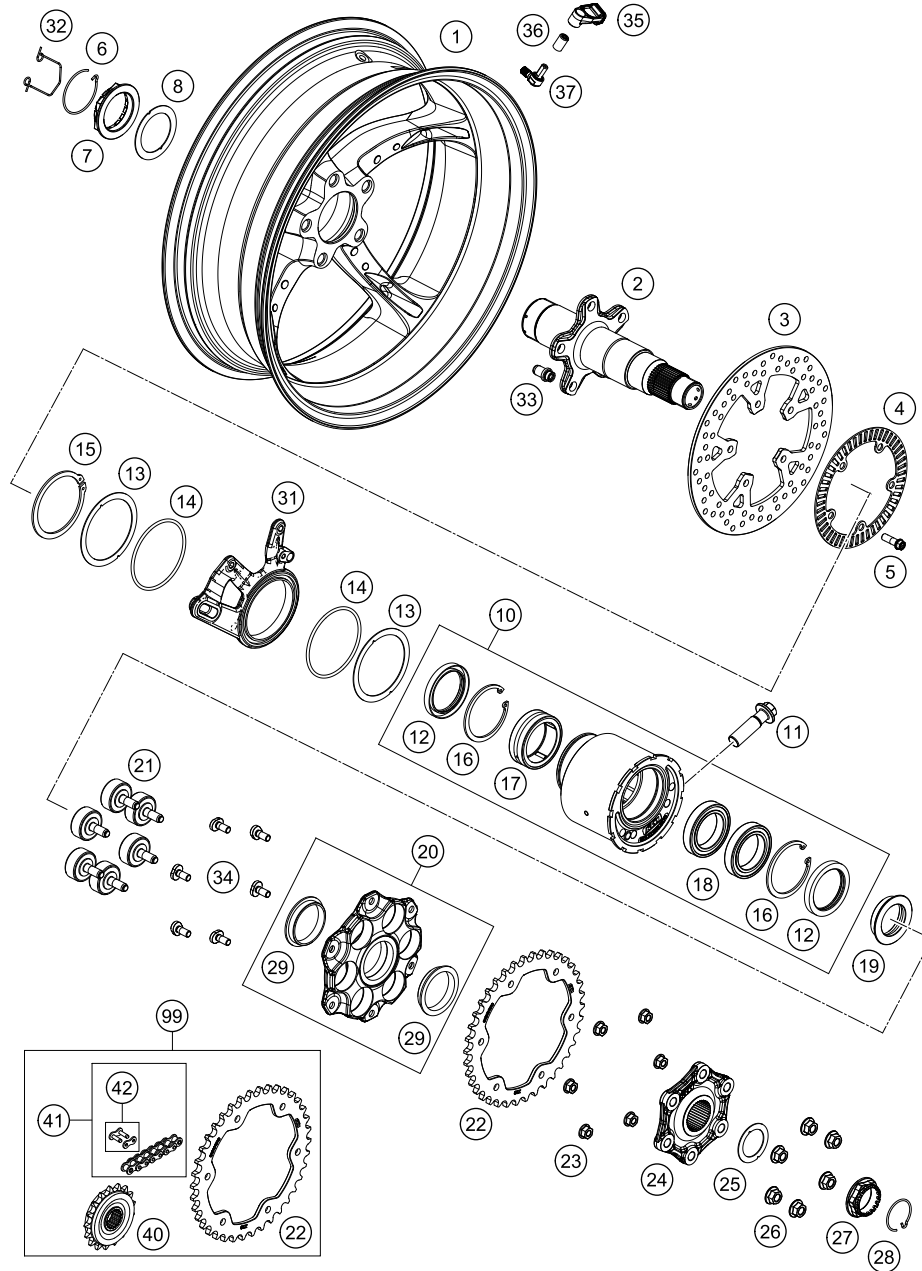

REAR WHEEL

1290 Super Duke R, orange 2020 EU 2020

POS	PARTNUMBER	PARTNAME	PIECE
42	61310066000	MASTER LINK FOR CHAIN DID VAZ	1
99	00050002029	DRIVETRAIN KIT 1290 SD 17T/38T	1

206171010

53810

* NEW PART X ON DEMAND