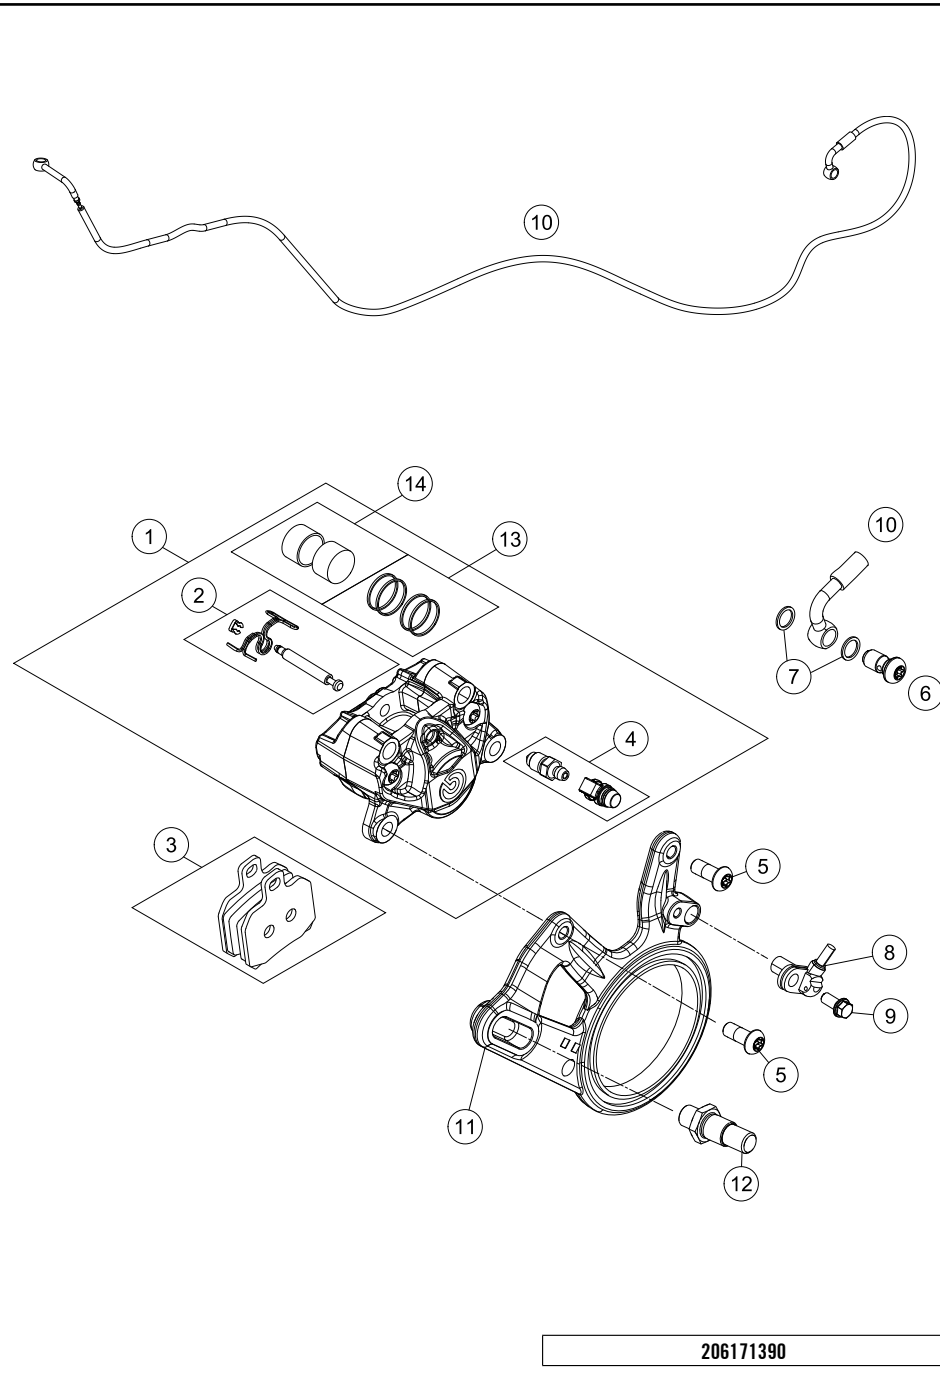

REAR BRAKE CALIPER

1290 Super Duke R, orange 2020 EU 2020

POS	PARTNUMBER	PARTNAME	PIECE
1	6131308000158	BRAKE CALIPER REAR W/O PADS BL	1
2	69013082000	BOLT KIT 08	1
3	61313090200	Brake pad rear TT2172HH	1
4	69013020000	BLEEDER SCREW WITH CAP	1
5	69013076000	brake caliper screw M8x20	2
6	62113020100	banjo bolt M10x1x19.5	1
7	0603100141	sealing ring DIN 7603 10x14x1	2
8	76042125000	ABS-SENSOR	1
9	59009062013	SPECIAL SCREW M6X13 WS=8 10.9	1
10	61742004000	Brake line rear brake caliper/modulator	1
11	6131307500033S	BRAKE CALIPER ADAPTER BLACK	1
12	76004142000	BOLT BRAKE SADDLE BRACKET	1
13	69013081000	REPAIR KIT SEAL RING	1
14	61313083000	REPAIR KIT PISTON	1

206171390

53938

* NEW PART

X ON DEMAND