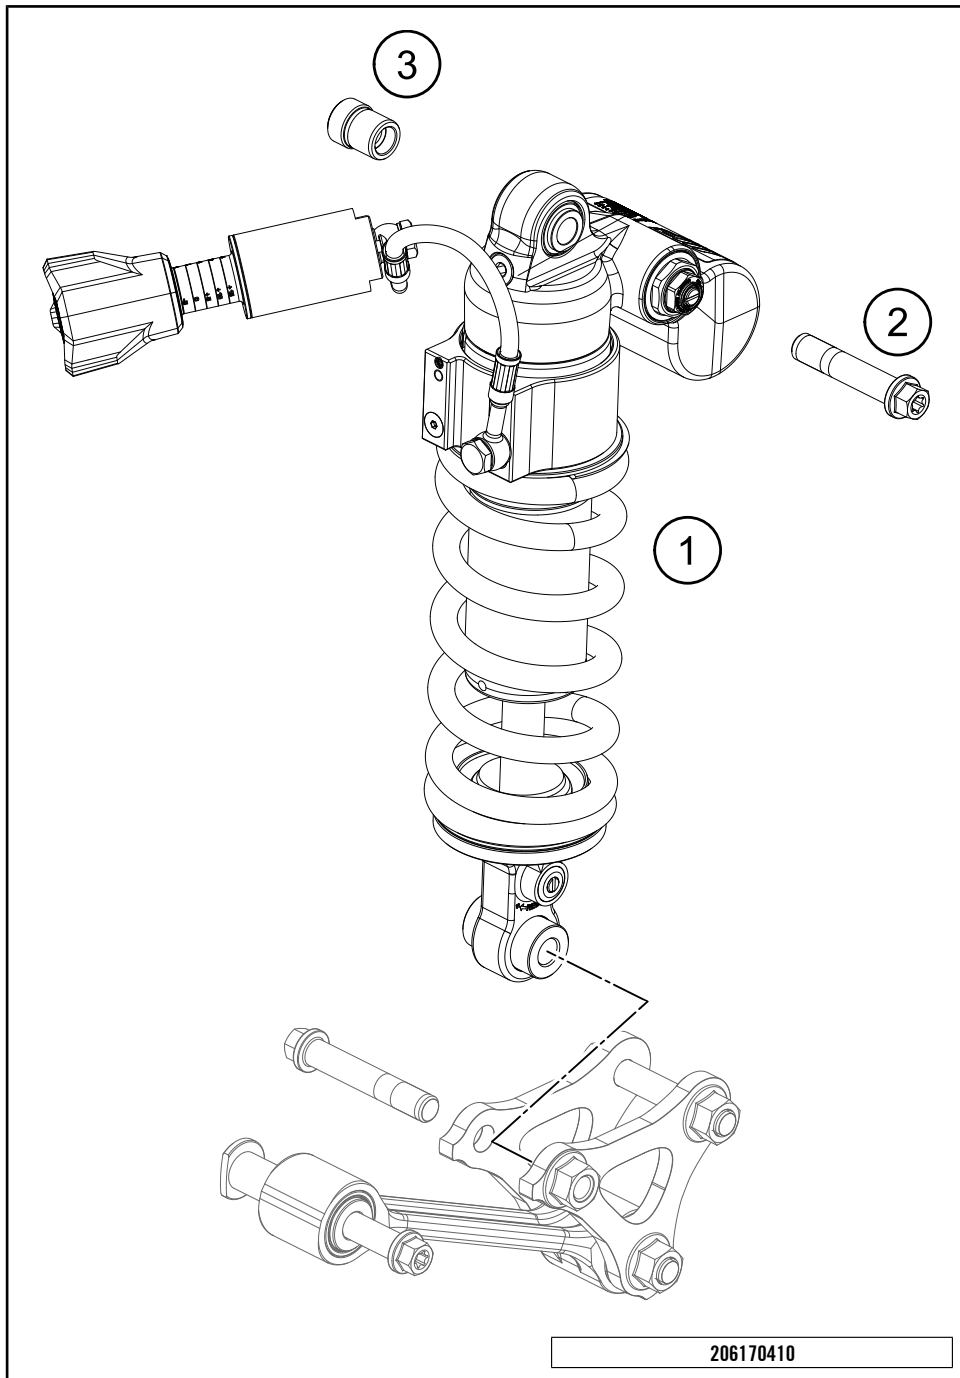

SHOCK ABSORBER

1290 Super Duke R, orange 2020 EU 2020

POS	PARTNUMBER	PARTNAME	PIECE
1	15187T2201	Monoshock 1290 Super Duke R 20	1
2	0025120606S	Hex.bolt w.ext.hex.w.collar M12x60 ISA45	1
3	64104030020	Bushing Shock Mounting	1

206170410

53761

* NEW PART

X ON DEMAND