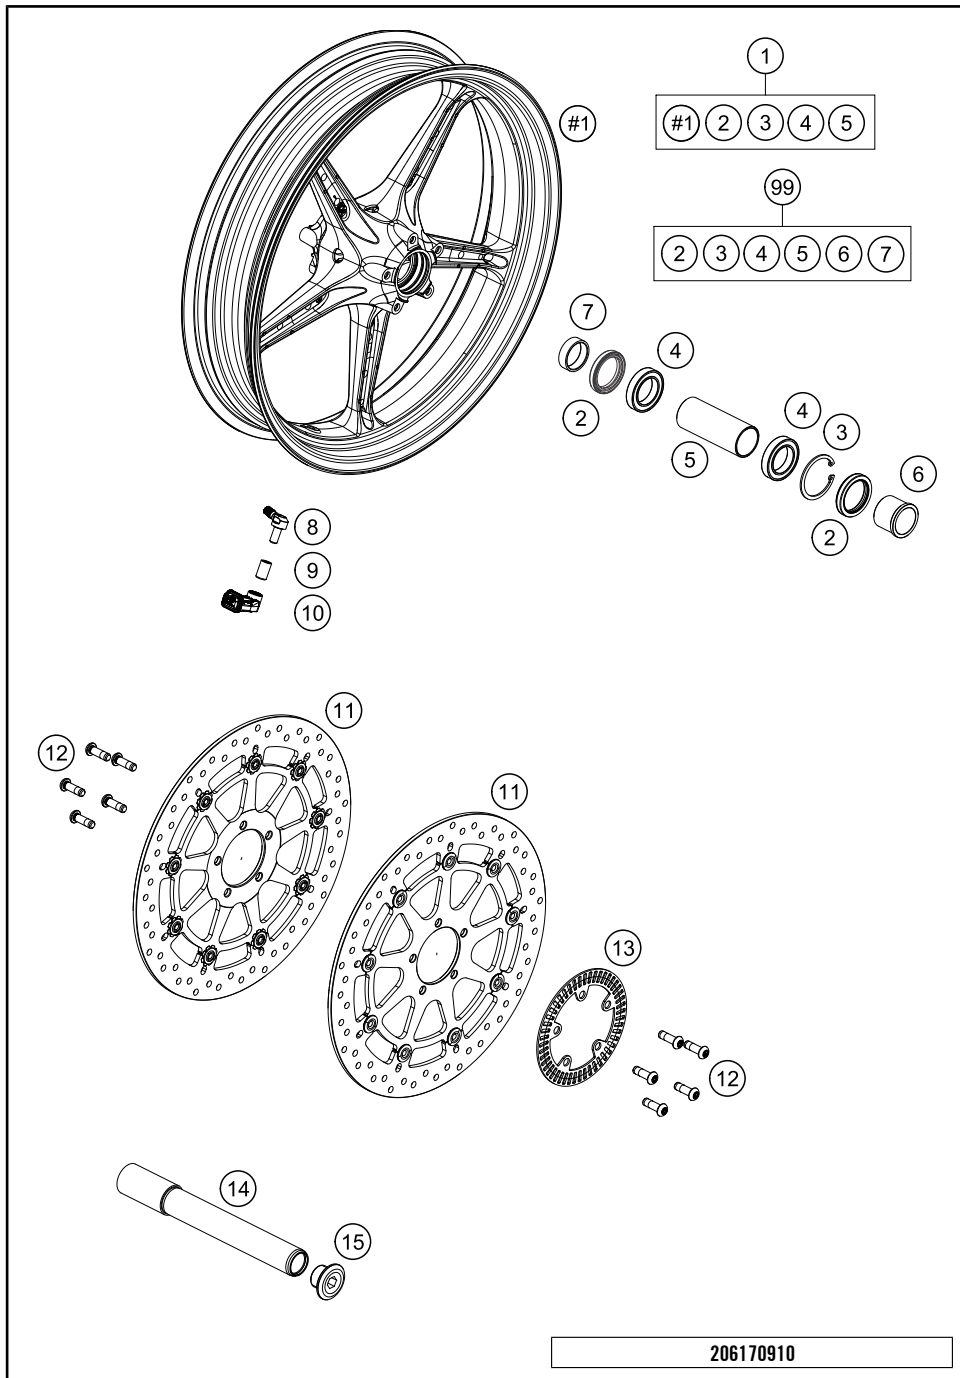

FRONT WHEEL

1290 Super Duke R, orange 2020 EU 2020

POS	PARTNUMBER	PARTNAME	PIECE
1	61709003033C1	Front wheel 3,5x17" cmpl. black	1
2	0760354771	SHAFT SEAL RING 35X47X7 TC	2
3	0472047175	CIRCLIP DIN0472-47X1,75	1
4	0625069068	GR.BALL BEAR.6906 DDU2CG23S6NM	2
5	61009011000	BEARING SPACER TUBE FRONT 05	1
6	61009012000	SPACER BUSH. FR. WHEEL L/S 05	1
7	60009013000	SPACER BUSH. FR. WHEEL R/S 03	1
8	61412033060	VALVE 8,5MM 90° F. TPMS SMALL	1
9	61412033050	NUT F. TYRE-PRESSURE SENSOR SM	1
10	61412033000	TIRE PRESSURE SENSOR SMALL	1
11	6130906000033	BRAKE DISK D=320/5	2
12	76009062000	SPECIAL SCREW M8X25 SS TX40	10
13	76042020000	Sensor wheel front	1
14	61009081200	Wheel spindle, front wheel	1
15	61009082000	AH SCREW M25X1,5 WS=12 05	1
99	61009015000	FRONT WHEEL REP. KIT	x

206170910

53809

* NEW PART X ON DEMAND