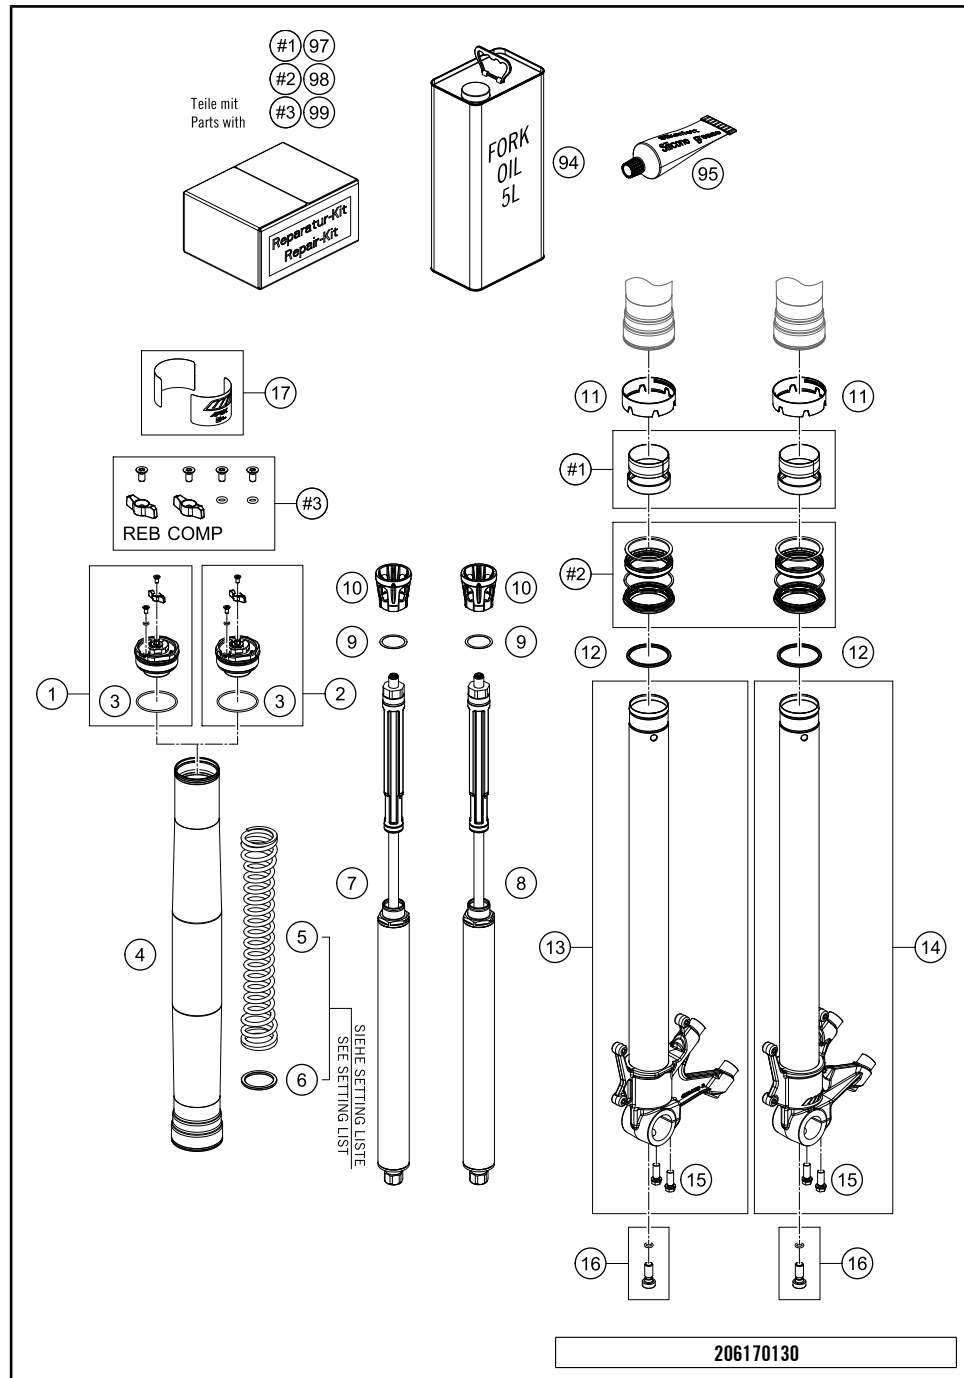

FRONT FORK DISASSEMBLED

1290 Super Duke R, orange 2020 EU 2020

POS	PARTNUMBER	PARTNAME	PIECE
1	48602129S1	screw cap M51x1.5 rebound cpl.	1
2	48602129S2	Schraubdeckel M51x1.5 Druckstufe kpl.	1
3	48600048	O-ring 46x2 NBR70 siliconized yellow	2
4	48601931	Fork outer tube 19,13x515 dt54 db60	2
5	95010106S	Mainspring (44) 8,5-300 set fork	x
5	95010089S	Mainspring (44) 9,0-300 set fork	1
5	95010107S	Mainspring (44) 9,5-300 set fork	x
6	48600458	Washer 35x43x1,5 plastic	x
6	48600456	Washer 35x43x2,5 plastic	x
6	48600457	Preload bush 35x43x3,5	x
7	48602225S02	Cartridge 34x340 cpl. Right	1
8	48602225S03	Cartridge 34x340 cpl. Left	1
9	48601702	Shim 27,5x33x0,3	2
10	48601298	Spring retainer 27,08x43x45	2
11	48601986	Fork protection ring 60,1mm	2
12	48602007	Stroke indicator 48mm red	2
13	48601082S02	axle clamp right cpl. with innertube	1
14	48601081S02	axle clamp left cpl. with innertube	1
15	0025080206	HH collar screw M8x20	4
16	00501020S1	AH SCREW M10X20 SET	2
17	52000210SET	Sticker set APEX OC 90x40	1
94	48601166S1	FORK OIL SAE4 5L	x
95	T14034	Fuchs grease IPR (250g)	x
97	R14047	Guide bushing set fork 48mm	x
98	RP10012	Sealkit 48mm SKF black	x
99	RP10021	Adjuster kit screw cap	x

* NEW PART X ON DEMAND