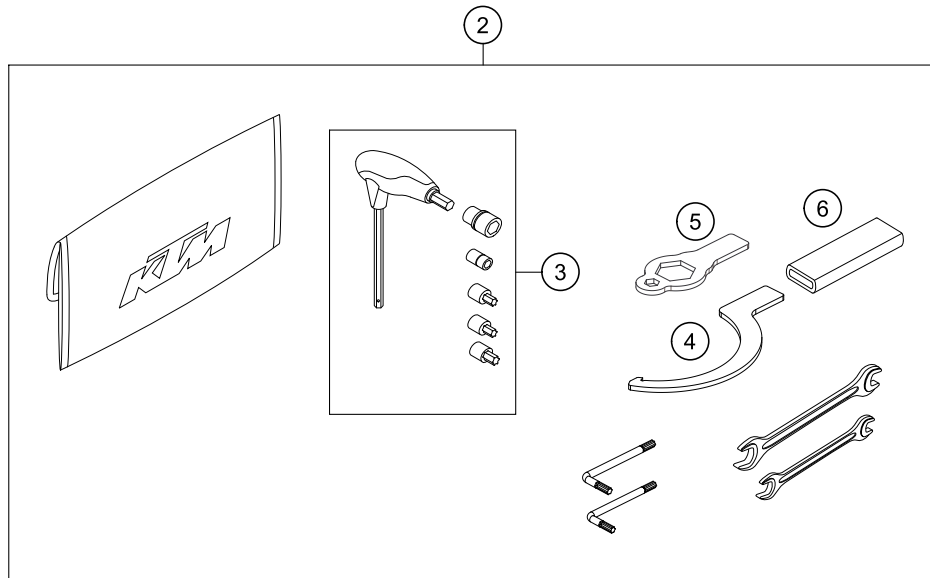

0
OHNE ABBILDUNG
WITHOUT ILLUSTRATION

1
TECHNISCHE DOKUMENTATION
TECHNICAL DOCUMENTATION
DOCUMENTACION TECNICA
DOCUMENTATION TECHNIQUE
NOTE TECNICHE

206172000

POS	PARTNUMBER	PARTNAME	PIECE
0	61312040300	Mirror left	1
0	61312041300	Mirror right	1
0	312305	DOCUMENTS BAG 2006	1
0	312313	KTM BALLPOINT PEN ORANGE	1
0	00063004202	PRINT LABEL 60X51 MM	1
0	3210917	NOTEPAD	1
0	20180195INT	KTM Bypack Folder Street	1
0	20180189INT	Sticker accessory kit	1
0	00063004012	HEADLIGHT MASK BOX	1
0	00063004106	SPIRALHÜLSEN LC4 + LC8	2
0	00063004108	Bubble wrap blanks 80MY	2
0	00063004204	Self-ad. stkr. 100X200 mm, perf., art. 3	2
0	16512180100	SIDE REFLECTOR RED REAR	2
0	62512081100	BRACKET SIDE REFLECTOR	1
0	00063099114	Pocket for operating manual 290x190 mm	1
1	3214110EN	Owner's manual 1290 Super Duke R, orange	1
2	61729099000	On-board tool kit	1
3	60029070100	T-WRENCH WS=6/8/10/17	1
4	61329085000	HOOK WRENCH ECCENTRIC REAR WH.	1
5	61729079000	Ring wrench, double, on-board tool kit	1
6	60012060000	GRIP FOR RING WRENCH	1

54092

* NEW PART

X ON DEMAND