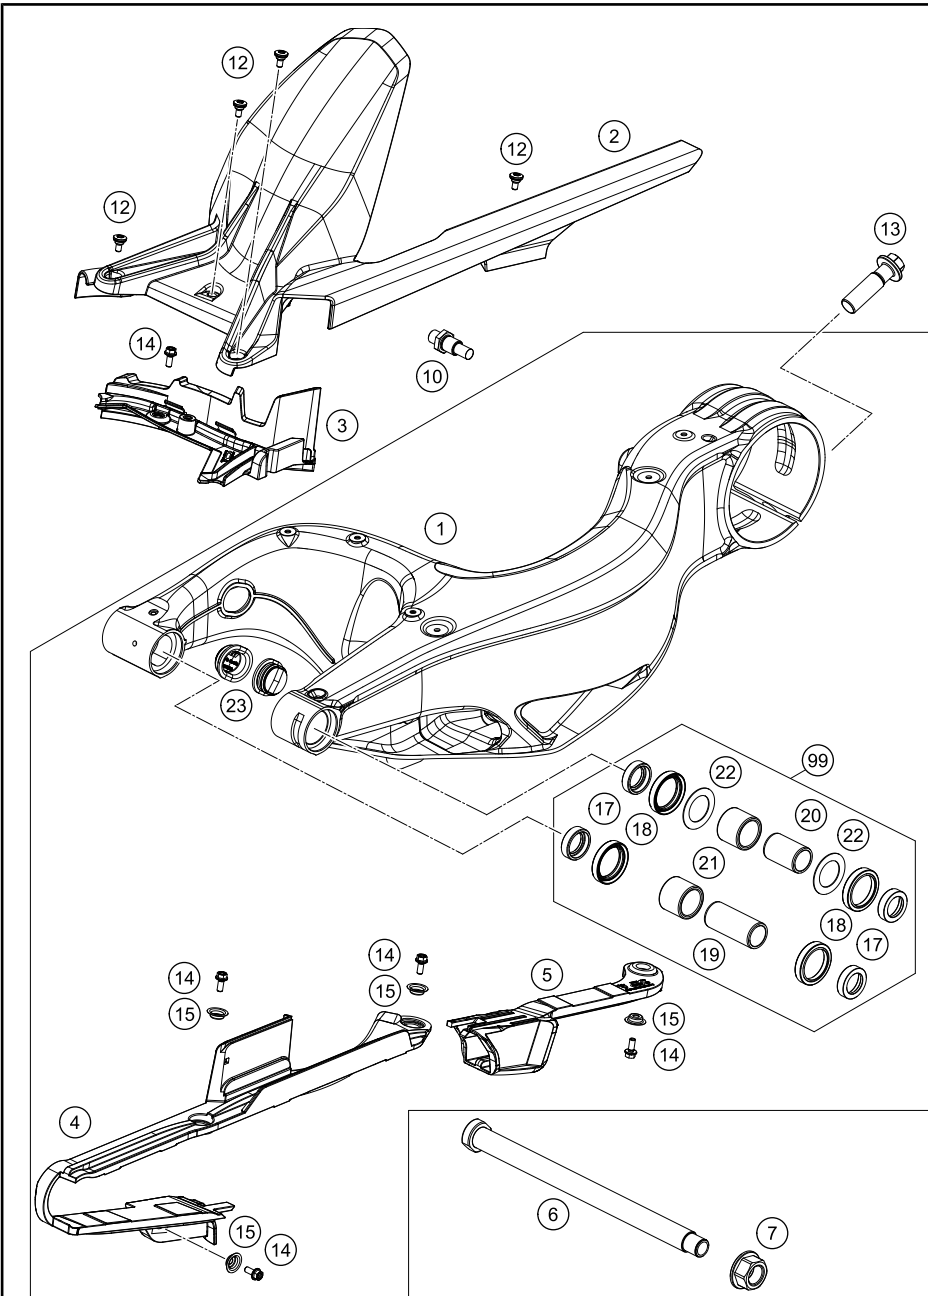

SWING ARM

1290 Super Duke R, orange 2020 EU 2020

POS	PARTNUMBER	PARTNAME	PIECE
1	6170403004433	Swingarm cmpl. SD-R 20	1
2	61704050000	Splash protection	1
3	61704042000	Brake line guide	1
4	61704060000	Front chain slider	1
5	61704070000	Rear chain slider	1
6	69004037344	Swingarm pivot	1
7	60004038200	COLLAR NUT M19X1,5 SW=27MM	1
10	76004142000	BOLT BRAKE SADDLE BRACKET	1
12	69008021160	special screw M5x12	4
13	61310021000	HH COLLAR SCREW M16X1,5X55	1
14	0025050126	HH collar screw M5x12 TX30	5
15	46104066050	BUSH FOR CHAINSLIDER GUARD 02	4
17	0760304073	SHAFT SEAL RING 30X40X7	4
18	60004034000	BUCKET F. SHAFT SEAL RING 03	4
19	69004032000	INNER RING JR 20X25X56,5	1
20	60004032000	INNER RING JR20X25X38,5 03	1
21	60004031000	NEEDLE BUSH HK2526B 03	2
22	60004033000	STOP DISK 03	2
23	61304041100	CLOSING COVER SWINGARM	2
99	69004230010	swingarm rep. kit	1

206170490

53262

* NEW PART

X ON DEMAND