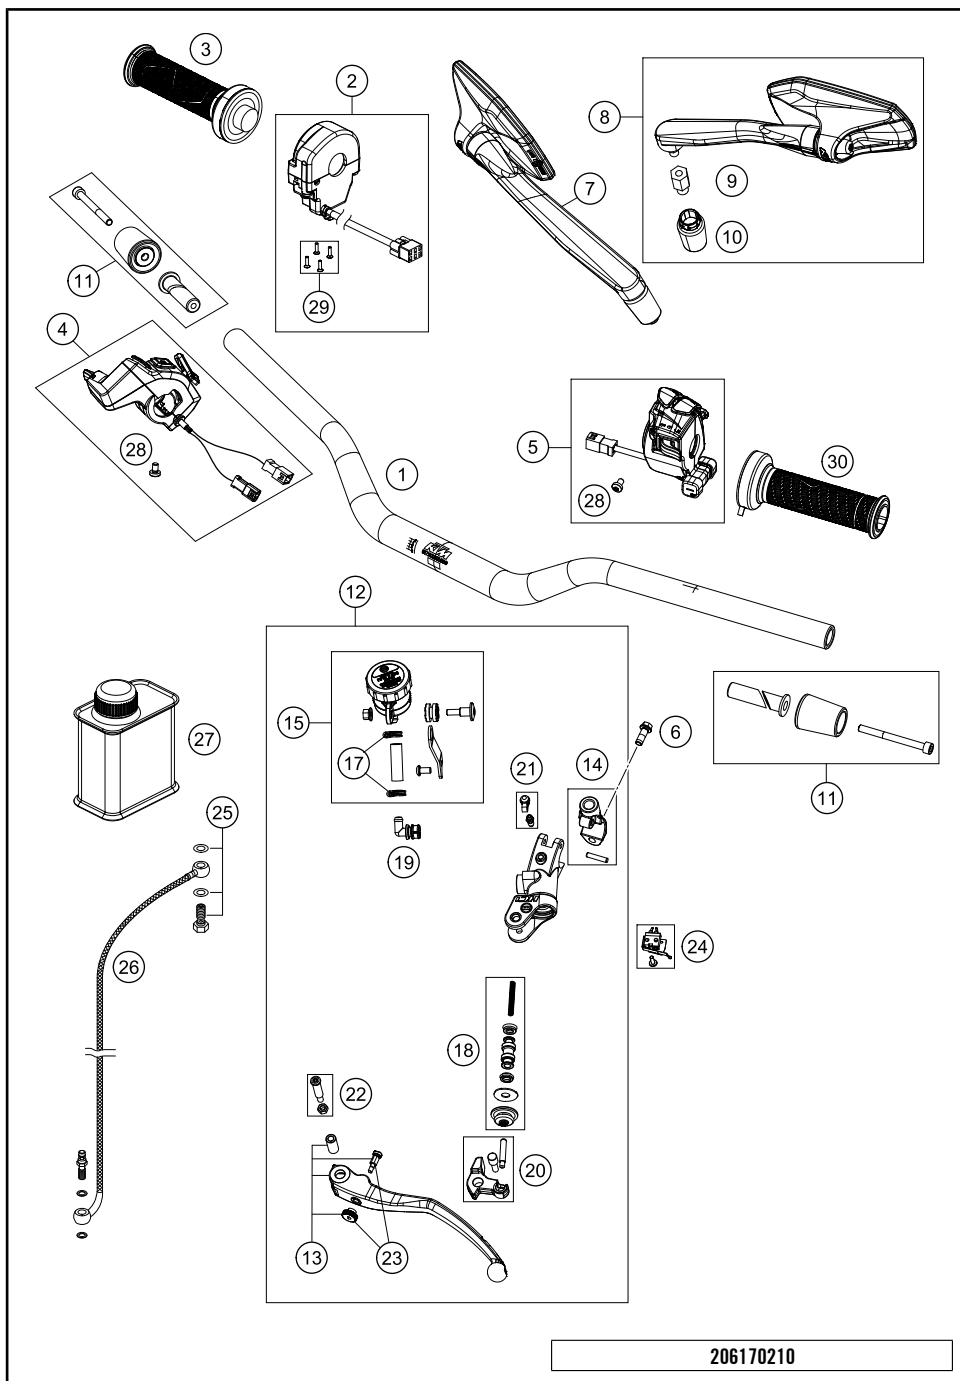

HANDLEBAR, CONTROLS

1290 Super Duke R, orange 2020 EU 2020

206170210

POS	PARTNUMBER	PARTNAME	PIECE
1	61702001000C1	Handlebar Dk=28.5mm	1
2	60711012000	Ride-by-wire without throttle tube	1
3	60702012000	Grip tube (no heating)	1
4	61711074000	Start / Kill-switch right	1
5	61711070000	Handlebar switch left	1
6	0025060166S	HH collar screw M6x16 TX30 SL	1
7	61312041300	Mirror right	1
8	61312040300	Mirror left	1
9	61312040050	ADAPTOR FOR MIRROR	2
10	61312040030	RUBBER SLEEVE	2
11	61702104000C1	Handlebar weight with silent block	2
12	61732060000C1	Clutch assembly	1
13	6130203100030	CLUTCH LEVER CPL.	1
14	6130204400030	CLAMP MIRROR W. TENSION PIN	1
15	61702055044	Reservoir cpl. with bracket	1
17	58007117000	YDNAC-CLAMP 10107 10MM	2
18	59413008000	REP. SET PISTON D=12MM 2007	1
19	61002051144	ANGLE PIECE CPL. (DOT)	1
20	61002056000	ROCKER CPL. 05	1
21	61002054000	BLEEDER SCREW WITH CAP	1
22	50302038200	LEVER SCREW SHORT CPL. 09	1
23	61002043000	ADJUSTING SCREW CPL.	1
24	83111049000	CLUTCH SWITCH ATV	1
25	59032062000	HOLLOW SCREW + COPPER GASKET	1
26	61032063100	CLUTCH PIPE	1
27	00062030000	BRAKE FLUID DOT5.1 0,25L	1
28	073800501002	PAN HEAD SCREW M5X10 TX25	2
29	76011073110	SCREW SET START-STOP SWITCH	1
30	60702039100	Grip LHS w/o heater	1

52979

* NEW PART

X ON DEMAND