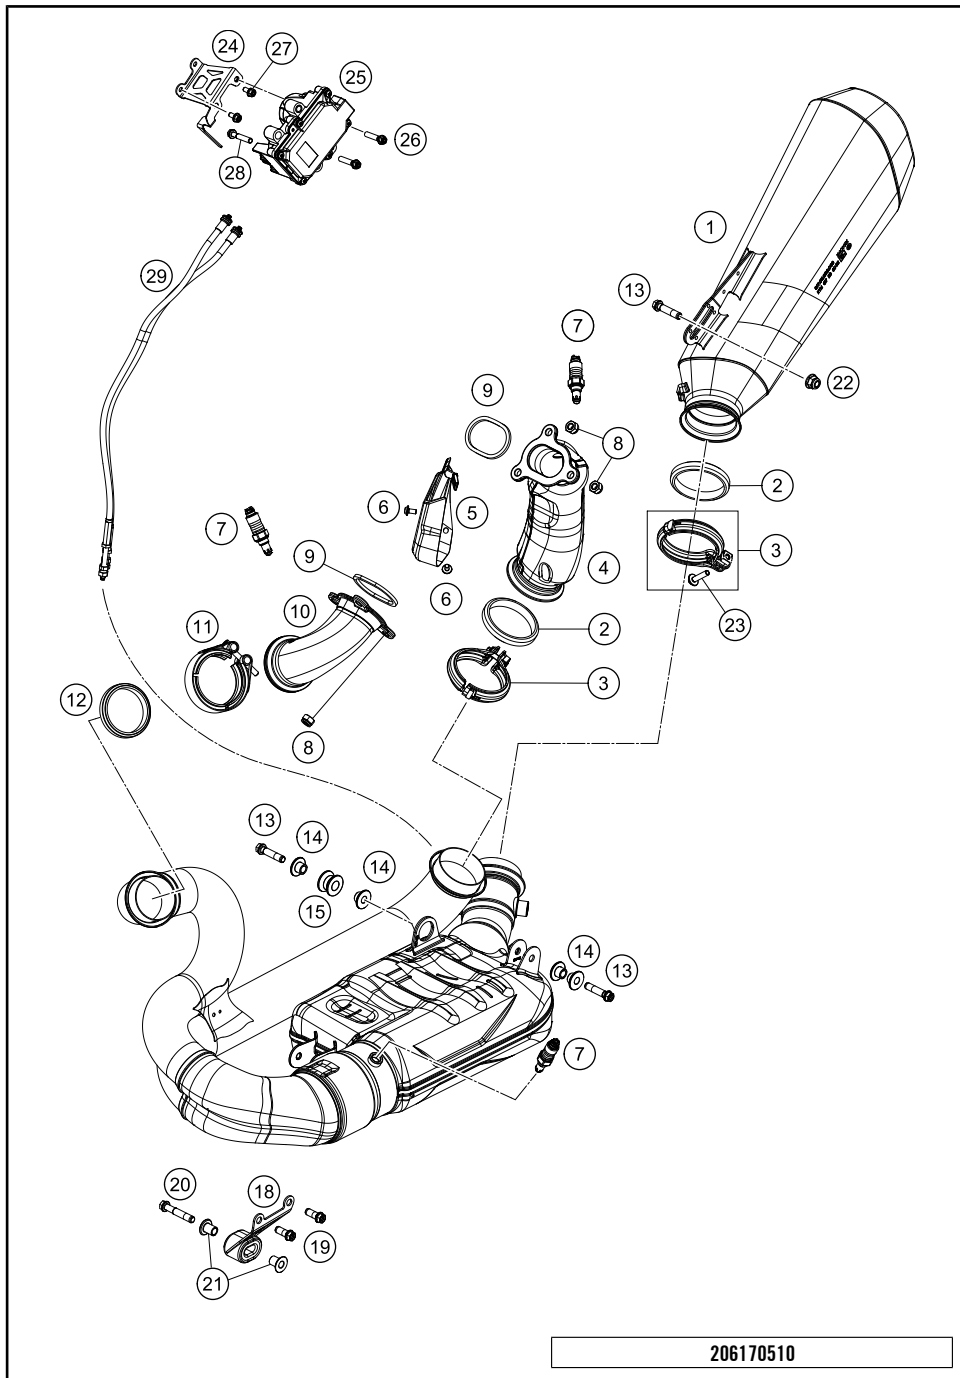

EXHAUST SYSTEM

1290 Super Duke R, orange 2020 EU 2020

POS	PARTNUMBER	PARTNAME	PIECE
1	61705083000	Silencer	1
2	61305105005	Manifold gasket 60mm	2
3	61305058100	Clamp, tube, 60 mm	2
4	61705008000	Header with integrated insulation	1
5	61705011000C1	Heat protection cmpl. black	1
6	78105181010	Torx screw M5x10 black	2
7	75041090200	LAMBDA SENSOR	3
8	51010086100	self-locking nut M8 Cu	6
9	69005005100	EXHAUST PIPE FLANGE GASKET	2
10	61705007000	Mainfold front pre assembly	1
11	61705058100	V-clamp D=70,1	1
12	61705005005	Header seal	1
13	0025080356S	HH COLLAR SCREW M8X35 TX40	3
14	61705069000	Collar bushing 8,5x12,5x23,5x10	4
15	54305068100	damp. component silicone grey	1
18	61705055000	Pre muffler mounting 2 complete	1
19	0025060206S	HH collar screw M6x20 TX30	2
20	0025080456S	HH COLLAR SCREW M8X45 ISA40	1
21	60305069000	BUSHING	2
22	0926080003	STOP NUT DIN6926 M8 SS	1
23	0024060256	HH COLLAR SCREW M6X25 TX30	2
24	61741070011C1	Retaining bracket actuator	1
25	61441070100	Exhaust flap controll motor	1
26	0025060306	HH collar screw M6x30 TX30	2
27	0025050106	HH collar screw M5x10 TX30	2
28	0025060356	HH collar screw M6x35 TX30	1
29	61741071000	Throttle cables, exhaust flap	1

206170510

54091

* NEW PART X ON DEMAND