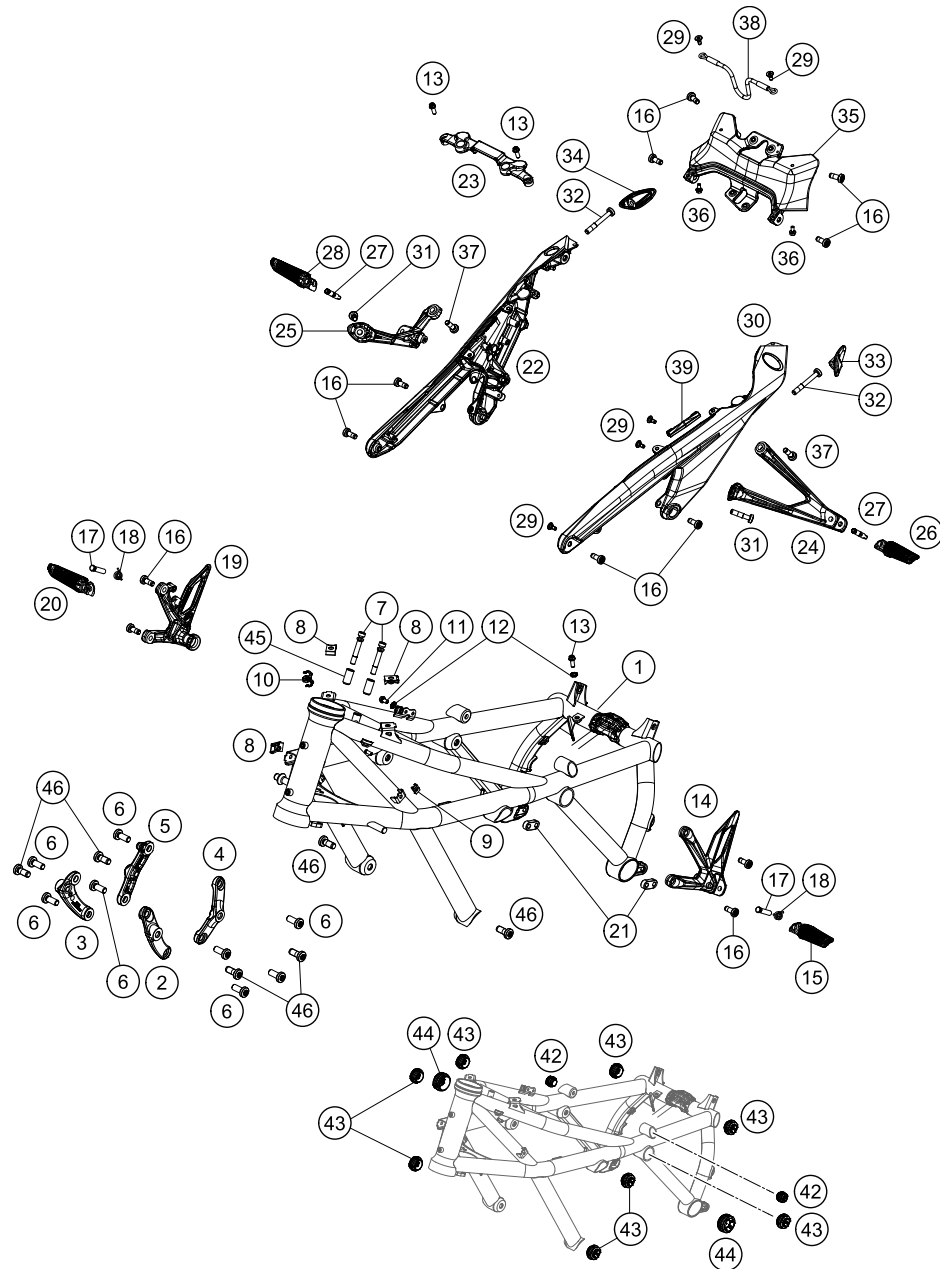

206170310

POS	PARTNUMBER	PARTNAME	PIECE
1	61703001000EB	Frame 617TA	1
2	61703005000C1	Engine hanger front left	1
3	61703006000C1	Engine hanger front right	1
4	61703007000C1	Engine hanger rear left	1
5	61703008000C1	Engine hanger rear right	1
6	0035100249S	HH collar screw M10x24 ISA45 S	14
7	61711064000	One-way screw 617	2
8	54603048100	clip nut M6	4
9	69008021080	clip nut M5	1
10	61342046000	SUPPORT ABS-PIPE D7,5	1
11	0025060106	HH collar screw M6x10 TX30	1
12	58411098100	CONTACT WASHER M6 VSV-K6	2
13	0025060166	HH collar screw M6x16 TX30	2
14	61703038000C1	Front footpeg bracket left	1
15	61703040000C1	Front footpeg left	1
16	0035080206S	SHCS M8x20 TX45	12
17	61703043000	Footpeg bolt	2
18	61703042000	Spring footrest front	2
19	61703039000C1	Front footpeg bracket right	1
20	61703041000C1	Front footpeg right	1
21	61703045010	Footrest bottom fixing nut	2
22	6170300202056	Subframe right	1
23	61703002030C1	Fuel tank bridge	1
24	61703048000C1	Rear footpeg bracket left	1
25	61703049000C1	Rear footpeg bracket right	1
26	61703050033C1	Rear footpeg left compl.	1
27	61703053000	Rear foot peg bolt	2
28	61703051033C1	Rear footpeg right compl.	1
29	69013099150	Screw, reservoir	5
30	6170300201056	Subframe left	1
31	0035080356S	SCREW M8X35 ISA45 SS	2
32	0035080606S	Hex screw w.intern.Torx w.coll.M8x60 ISA	2
33	6170300205456	Fastening plate top left	1
34	6170300205556	Fastening plate top right	1
35	6170300204056	Cross brace, rear part	1
36	0025050106	HH collar screw M5x10 TX30	2
37	0035080256S	ISA collar screw M8x25 ISA45	2
38	61707048170	Tether, passenger	1

54095

* NEW PART

X ON DEMAND