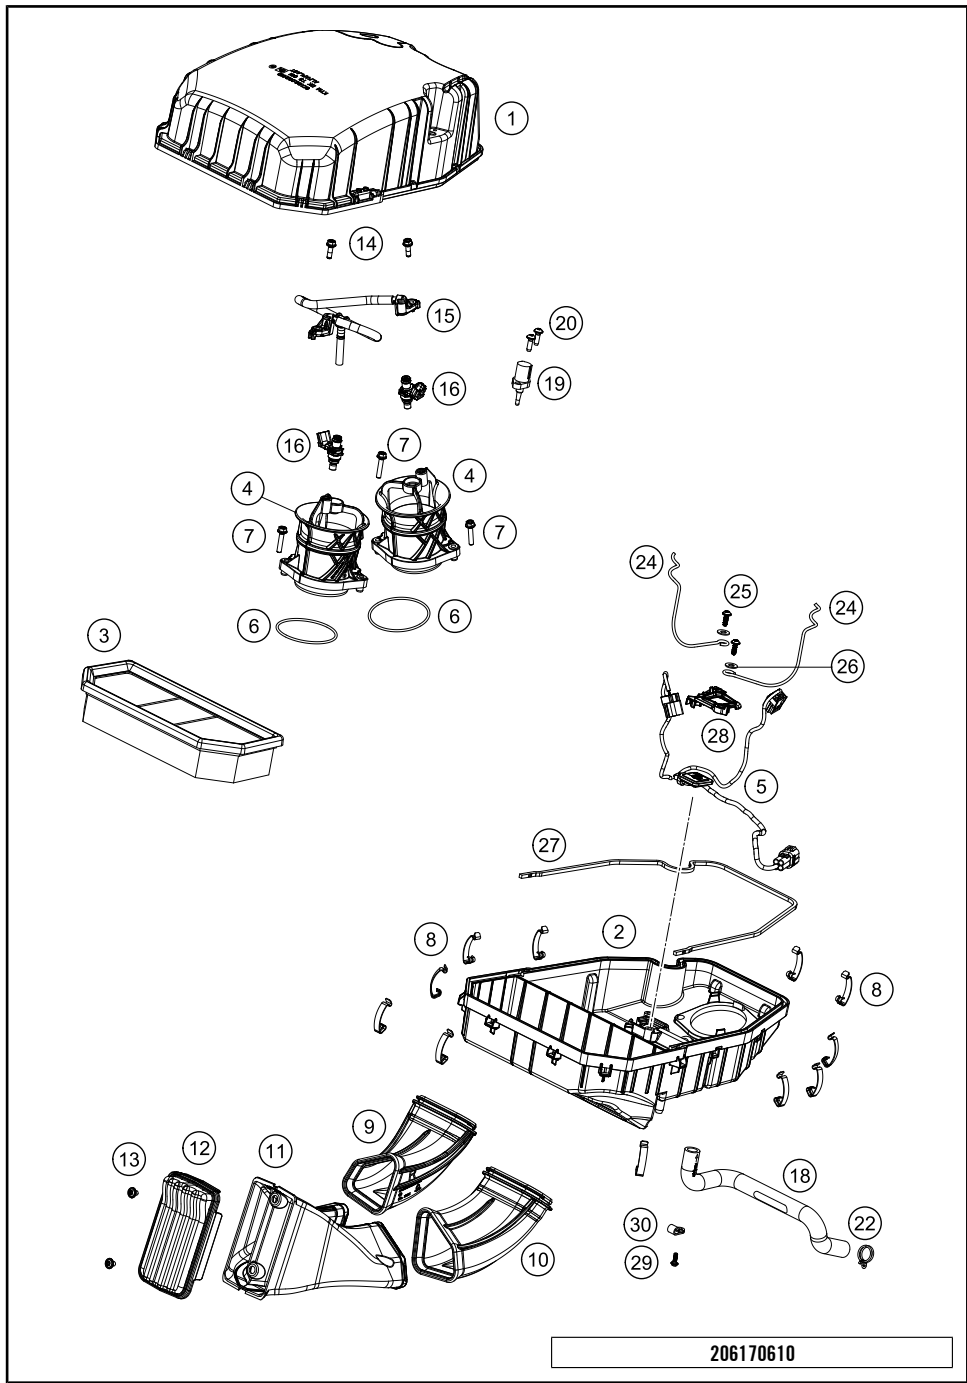

206170510

54091

\* NEW PART X ON DEMAND

POS	PARTNUMBER	PARTNAME	PIECE
1	61706002000	Air filter box top part cmpl.	1
2	61706001010	Air filter box bottom part	1
3	61706015000	Air filter	1
4	61741040000	Velocity stack L=80	2
5	61711086000	Wiring harness topfeeder	1
6	0770066025	O-RING 66X2,5 FKM	2
7	0025050256S	HH collar screw M5x25 TX30	4
8	61706005075	Air filter box clip	11
9	61706041000	Air intake right	1
10	61706040000	Air intake left	1
11	61706040033	Intake port cmpl.	1
12	61706040055	Intake duct frame cmpl.	1
13	073802050085	Oval head screw ISR M5x8-A2-070	2
14	0025050166S	HH Collar Screw M5x16 ISA30 SS	2
15	61707057000	Fuel line topfeeder cmpl.	1
16	61741023044	Injector cmpl.	2
18	61730088030	Oil separator hose	1
19	61041080000	AMBIENT-AIR TEMPERATURE SENSOR	1
20	0081050161	EJOT PT SCREW K50X16 1451	2
22	58431082100	YDNAC-CLAMP 10173 (16MM) '98	1
24	61706005095	Wire bracket	2
25	0081050141	EJOT PT screw K50x14	2
26	50337073000	shim	2
27	61706003000	Air filter box seal	1
28	61706005040	Clamp frame	1
29	0081040121	EJOT Delta PT K40x12	1
30	61711086010	Plastic clamp, 6.3 mm	1