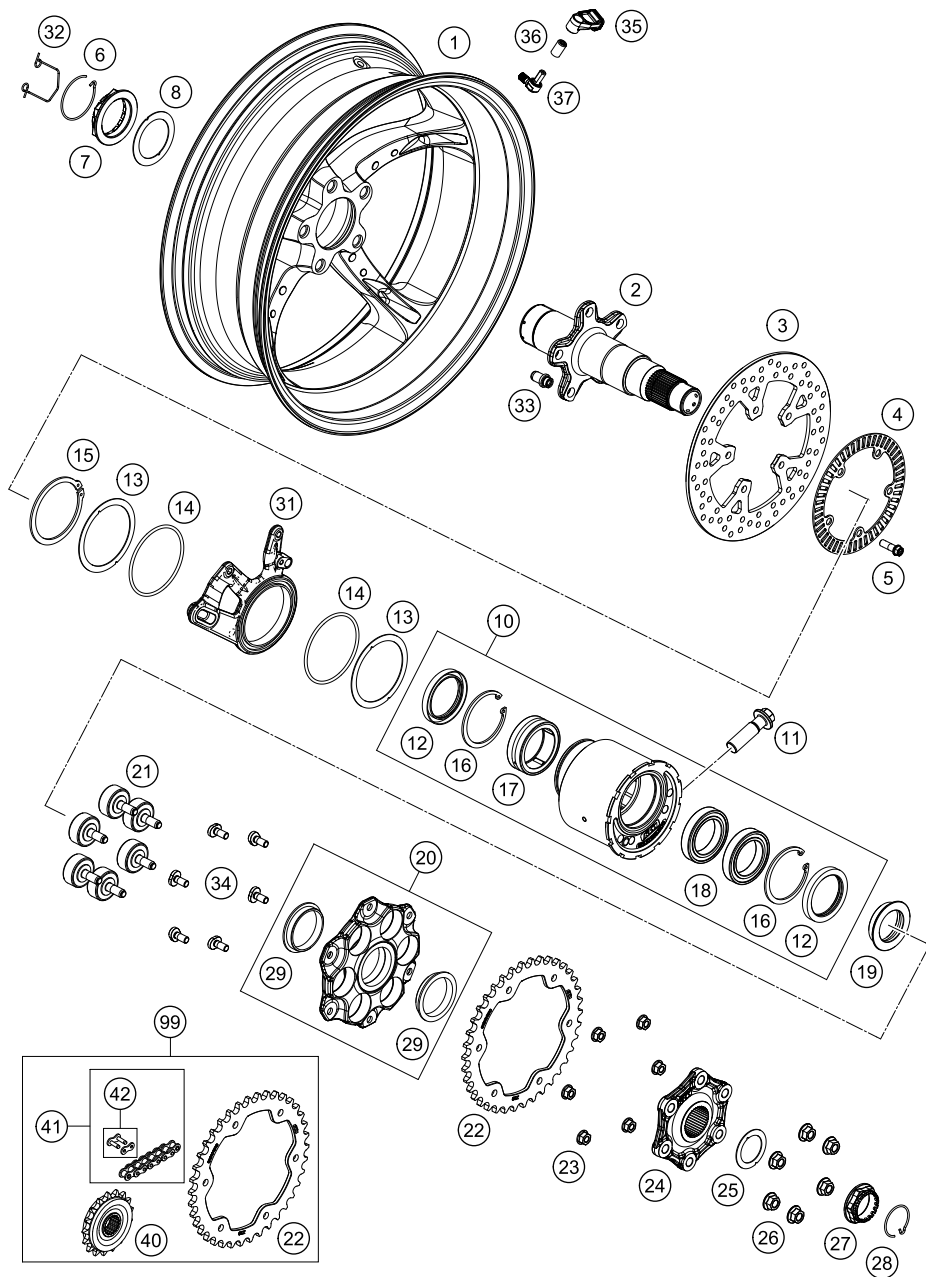

REAR WHEEL

1290 Super Duke R, orange 2020 EU 2020

POS	PARTNUMBER	PARTNAME	PIECE
1	61710003000C1	Rear wheel 6x17"	1
2	61310385100	Rear wheel axle	1
3	76010160000	BRAKE DISC 240MM	1
4	76042121000	SENSOR GEAR REAR	1
5	0025080256S	HH COLLAR SCREW M8X25 TX40	5
6	61310187000	SAFETY WIRE R/S	1
7	61310186100	AXLE NUT M50X1.5	1
8	61310016000	WASHER 69X1	1
10	61310010044	CLUTCH HUB HOUSING CPL.	1
11	61310021000	HH COLLAR SCREW M16X1,5X55	1
12	0760526880	SHAFT SEAL RING 52X68X8	2
13	61310019000	WASHER 94X1	2
14	0770840035	O-RING 84,00X3.5 NBR70	2
15	0471078250	CIRCLIP DIN471-78X2.5	1
16	0472068250	CIRCLIP DIN472-68X2.5	2
17	0617456822	NEEDLE BEARING RNA4909-2RSR-XL	1
18	0625061909	DEEP GROOVE BALL BEARING 61909	2
19	61310014000	SPACER RING	1
20	6131005404433S	SPROCKET SUPPORT CPL.	1
21	61310059100	Shock absorber	6
22	61310151038	SPROCKET STEEL DUKE 1290 Z38	1
23	06923080003	hex nut EN 1661 M8 WS13	6
24	6131005000033S	JAR DAMPER CARRIER	1
25	76010116000	SHIM 50X1	1
26	06923100003	HEX. NUT DIN 6923 M10X1.25-10	6
27	61310086000	AXLE NUT M35X1.5	1
28	76010187000	SAFETY WIRE L/S	1
29	76010052000	IGUS BEARING D=50	2
31	6131307500033S	BRAKE CALIPER ADAPTER BLACK	1
32	61310010011	SAFE ARMING WIRE	1
33	61310213000	Centering bolt M8	5
34	61310052100	Rear sprocket screw M8x18 S	6
35	61412033000	TIRE PRESSURE SENSOR SMALL	1
36	61412033050	NUT F. TYRE-PRESSURE SENSOR SM	1
37	61412033060	VALVE 8,5MM 90° F. TPMS SMALL	1
40	60033129017	CHAIN SPROCKET 17-T DAMPED 03	1
41	61310165118	CHAIN DID525 VAZ & MASTER LINK	1

206171010

53810

* NEW PART

X ON DEMAND