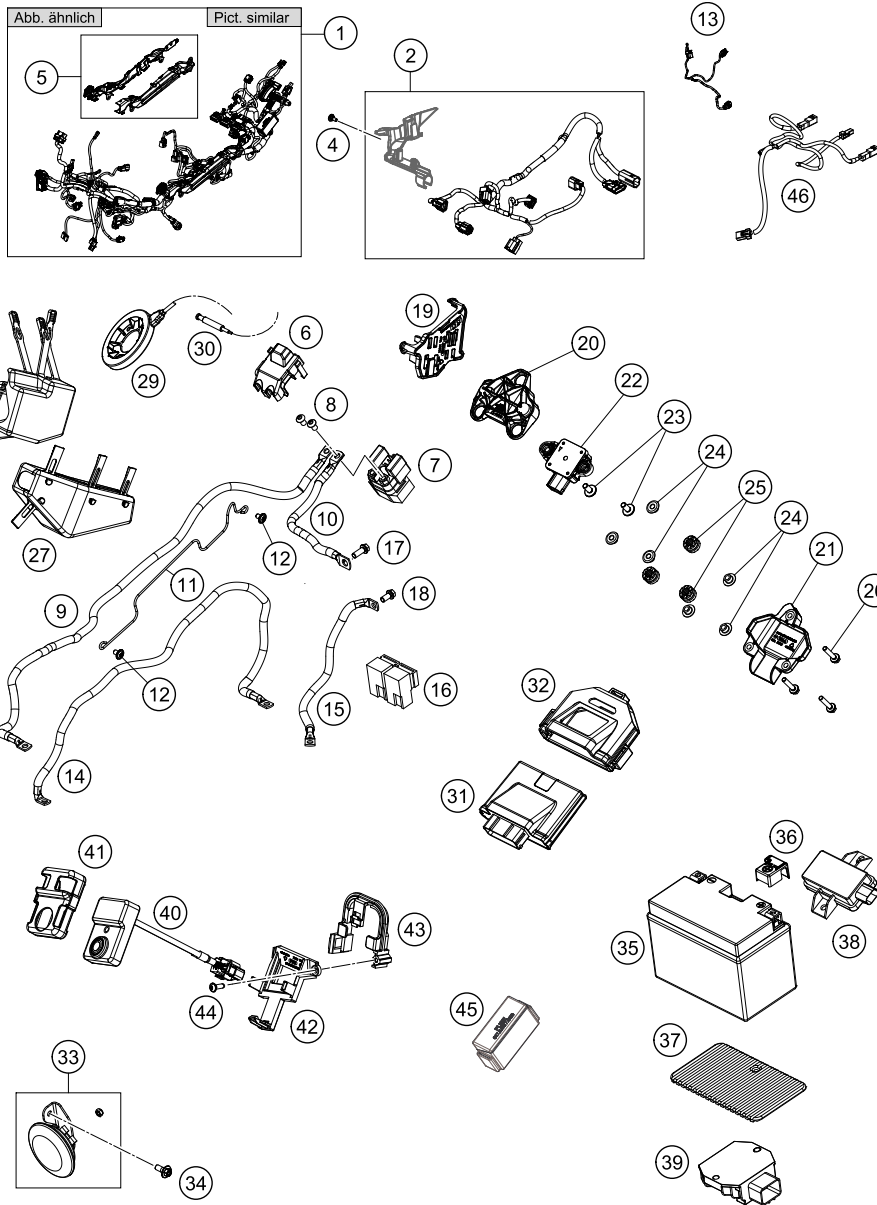

# REAR WHEEL

1290 Super Duke R, orange 2020 EU 2020

POS	PARTNUMBER	PARTNAME	PIECE
42	61310066000	MASTER LINK FOR CHAIN DID VAZ	1
99	00050002029	DRIVETRAIN KIT 1290 SD 17T/38T	1

206171010

53810

\* NEW PART X ON DEMAND