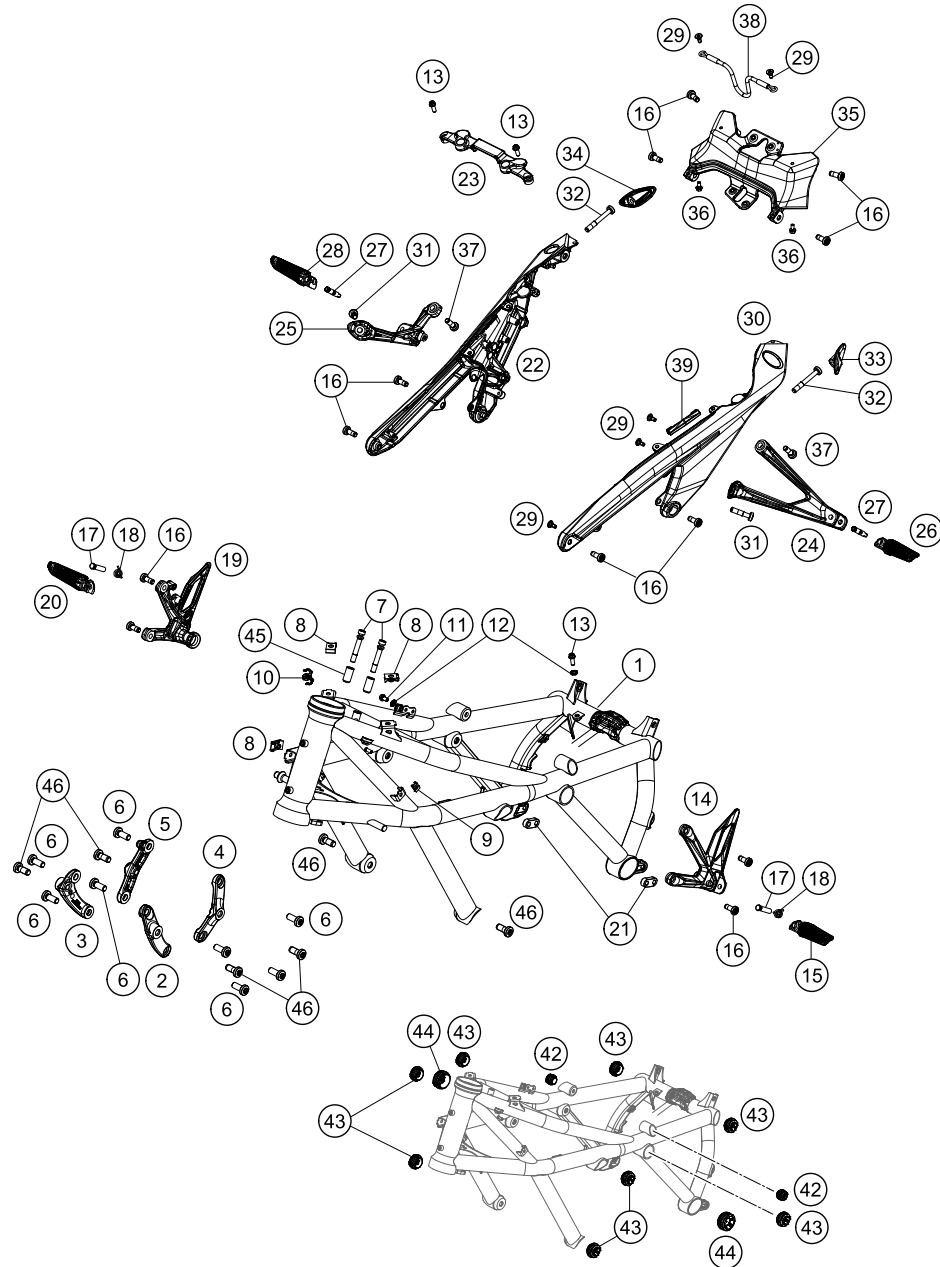

POS	PARTNUMBER	PARTNAME	PIECE
39	61703002060	Edge protection	1
40	61303085000	FRAME COVER L/S	1
41	61403086000	FRAME COVER RIGHT	1
42	61703288000	Plug small	2
43	61703188000	Plug, small	8
44	61703088000	Plug, large	2

206170310

54095

* NEW PART

X ON DEMAND