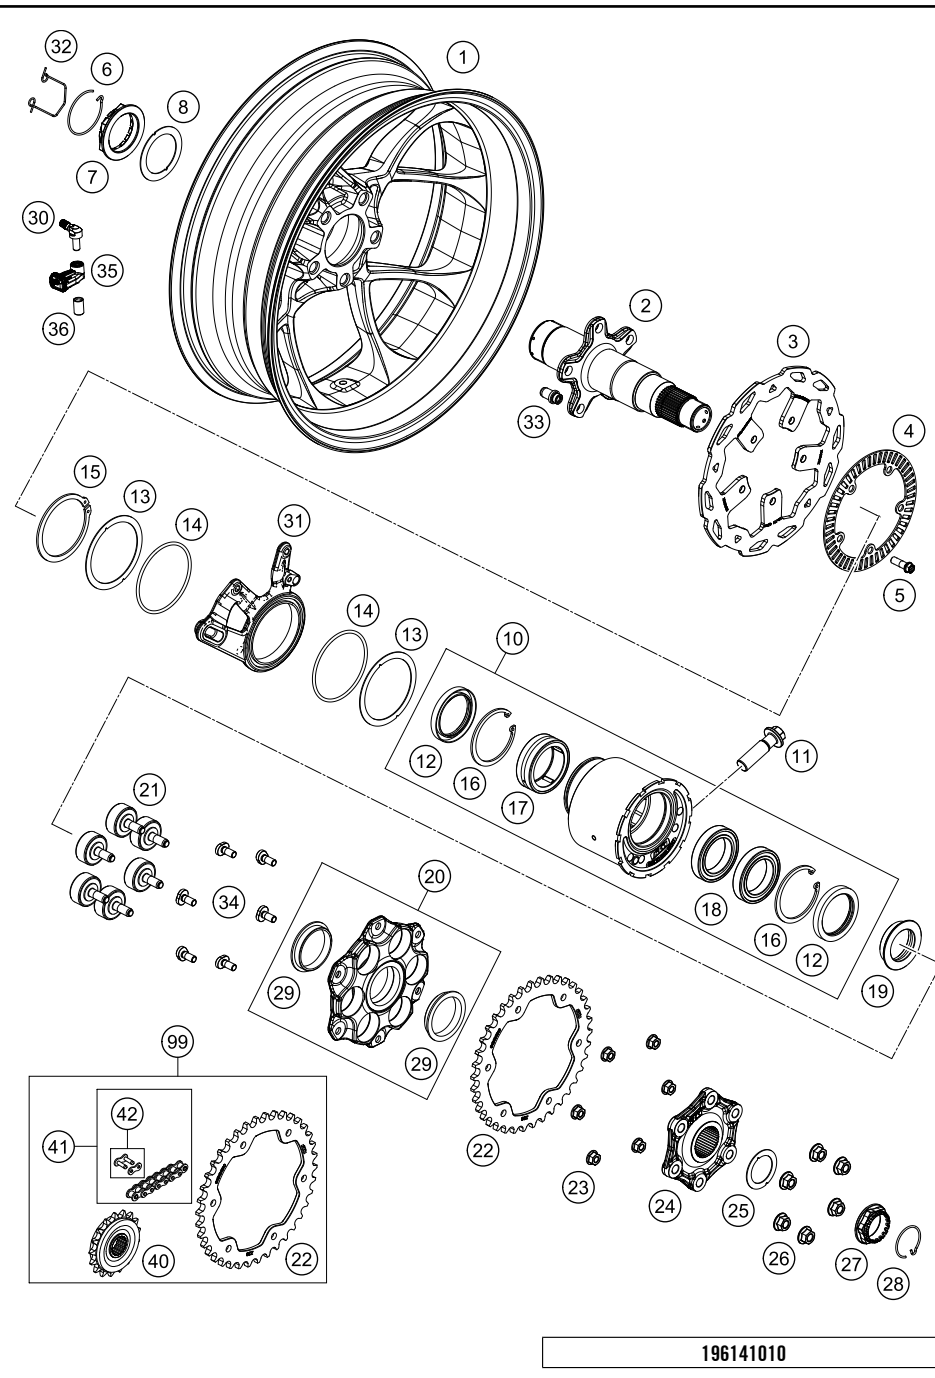

REAR WHEEL

1290 Super Duke GT, black 2020 EU 2020

POS	PARTNUMBER	PARTNAME	PIECE
1	6161000100030	rear wheel 6x17	1
2	61310385100	Rear wheel axle	1
3	76010160000	BRAKE DISC 240MM	1
4	76042121000	SENSOR GEAR REAR	1
5	0025080256S	HH COLLAR SCREW M8X25 TX40	5
6	61310187000	SAFETY WIRE R/S	1
7	61310186100	AXLE NUT M50X1.5	1
8	61310016000	WASHER 69X1	1
10	61310010044	CLUTCH HUB HOUSING CPL.	1
11	61310021000	HH COLLAR SCREW M16X1,5X55	1
12	0760526880	SHAFT SEAL RING 52X68X8	2
13	61310019000	WASHER 94X1	2
14	0770840035	O-RING 84,00X3,5 NBR70	2
15	0471078250	CIRCLIP DIN471-78X2,5	1
16	0472068250	CIRCLIP DIN472-68X2,5	2
17	0617456822	NEEDLE BEARING RNA4909-2RSR-XL	1
18	0625061909	DEEP GROOVE BALL BEARING 61909	2
19	61310014000	SPACER RING	1
20	6131005404433S	SPROCKET SUPPORT CPL.	1
21	61310059000	JAR DAMPER	6
22	61310151038	SPROCKET STEEL DUKE 1290 Z38	1
23	54310086200	SELF LOCKING NUT M8 10.9	6
24	6131005000033S	JAR DAMPER CARRIER	1
25	76010116000	SHIM 50X1	1
26	06923100003	HEX. NUT DIN 6923 M10X1,25-10	6
27	61310086000	AXLE NUT M35X1.5	1
28	76010187000	SAFETY WIRE L/S	1
29	76010052000	IGUS BEARING D=50	2
30	61412033060	VALVE 8,5MM 90° F. TPMS SMALL	1
31	6131307500033S	BRAKE CALIPER ADAPTER BLACK	1
32	61310010011	SAFE ARMING WIRE	1
33	61310113000	DOWEL PIN M8	5
34	61310052000	SPROCKET SCREW	6
35	61412033000	TIRE PRESSURE SENSOR SMALL	1
36	61412033050	NUT F. TYRE-PRESSURE SENSOR SM	1
40	60033129017	CHAIN SPROCKET 17-T DAMPED 03	1
41	61310165118	CHAIN DID525 VAZ & MASTER LINK	1

196141010

53699

* NEW PART

X ON DEMAND