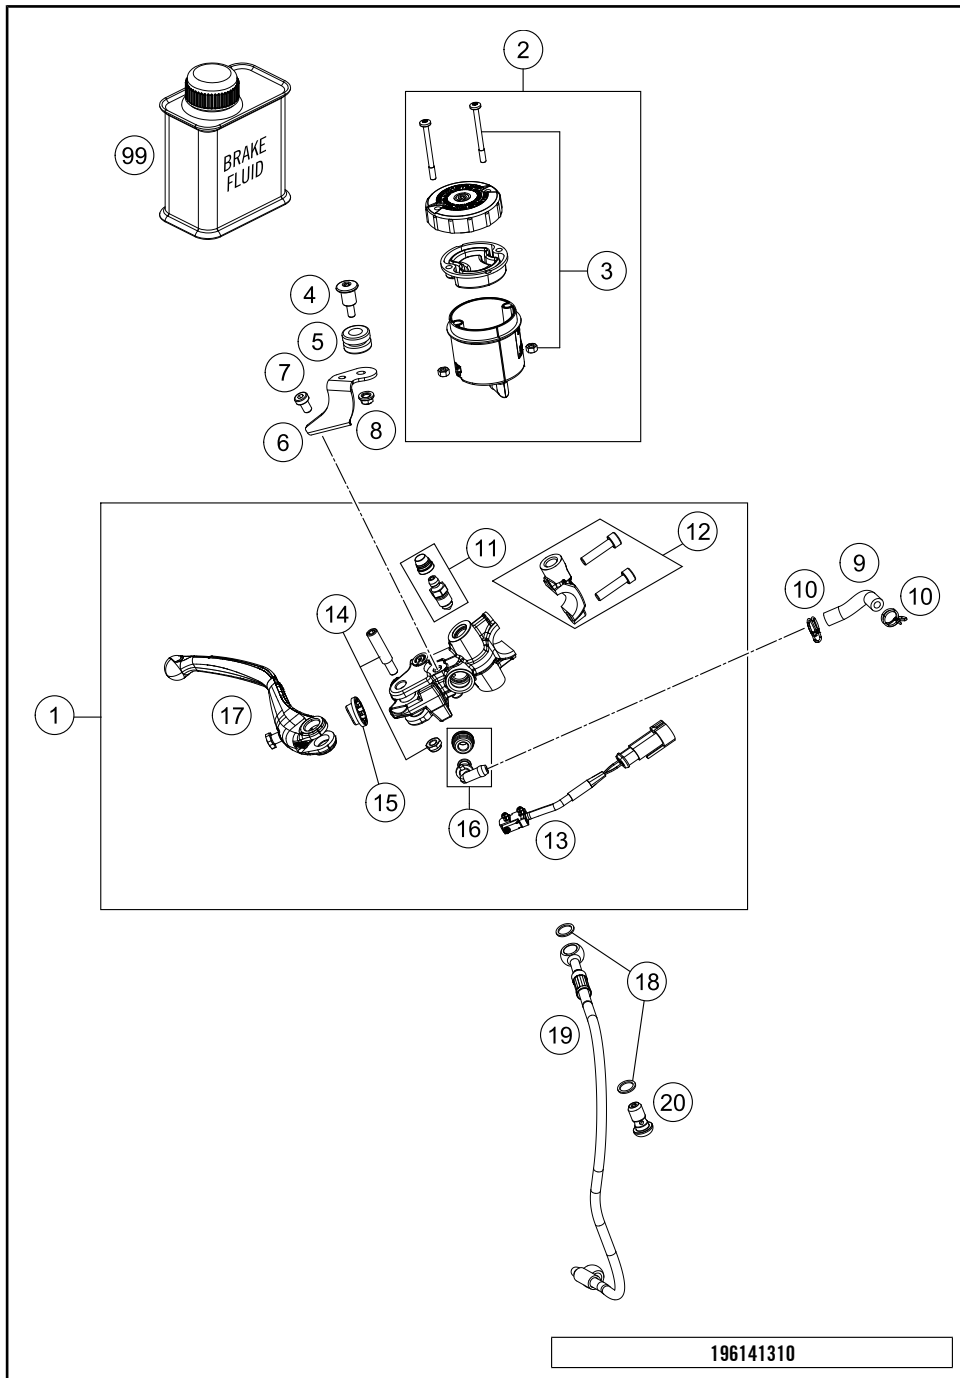

FRONT BRAKE CONTROL

1290 Super Duke GT, black 2020 EU 2020

POS	PARTNUMBER	PARTNAME	PIECE
1	6131310100030	Front master cylinder PR16/19	1
2	61313029000	BRAKE FLUID RESERV. BLACK CPL.	1
3	61013009203	SCREW + NUT F. RESERVOIR	1
4	61013013050	SCREW RET.PANEL-RESERVOIR	1
5	61013013000	RUBBER BUSH 05	1
6	61513028000	Retaining brkt., front brake fluid cont.	1
7	61013021000	SCREW RET.PANEL-BRAKE CYLINDER	1
8	61013009004	NUT FOR RESERVOIR	1
9	69013069001	HOSE FOR RESERVOIR 6X1,5	1
10	58007017000	YDNAC CLAMP 10101 (10,4MM)	2
11	60013020000	BLEEDER SCREW WITH CAP	1
12	76013005100	CLAMP CPL. 16	1
13	61311050000	BRAKE LIGHT SWITCH FRONT	1
14	61013006000	LEVER SCREW CPL. 05	1
15	61013008000	RUBBER CUP 05	1
16	54513155000	ANGLE PIECE	1
17	6101300200030	HAND BRAKE LEVER LOOSE BLACK	1
18	0603100141	sealing ring DIN 7603 10x14x1	2
19	61442001000	BRAKE HOSE HANDBREAK CYLINDER,	1
20	62113020100	banjo bolt M10x1x19.5	1
99	00062030000	BRAKE FLUID DOT5.1 0,25L	1

196141310

53689

* NEW PART X ON DEMAND