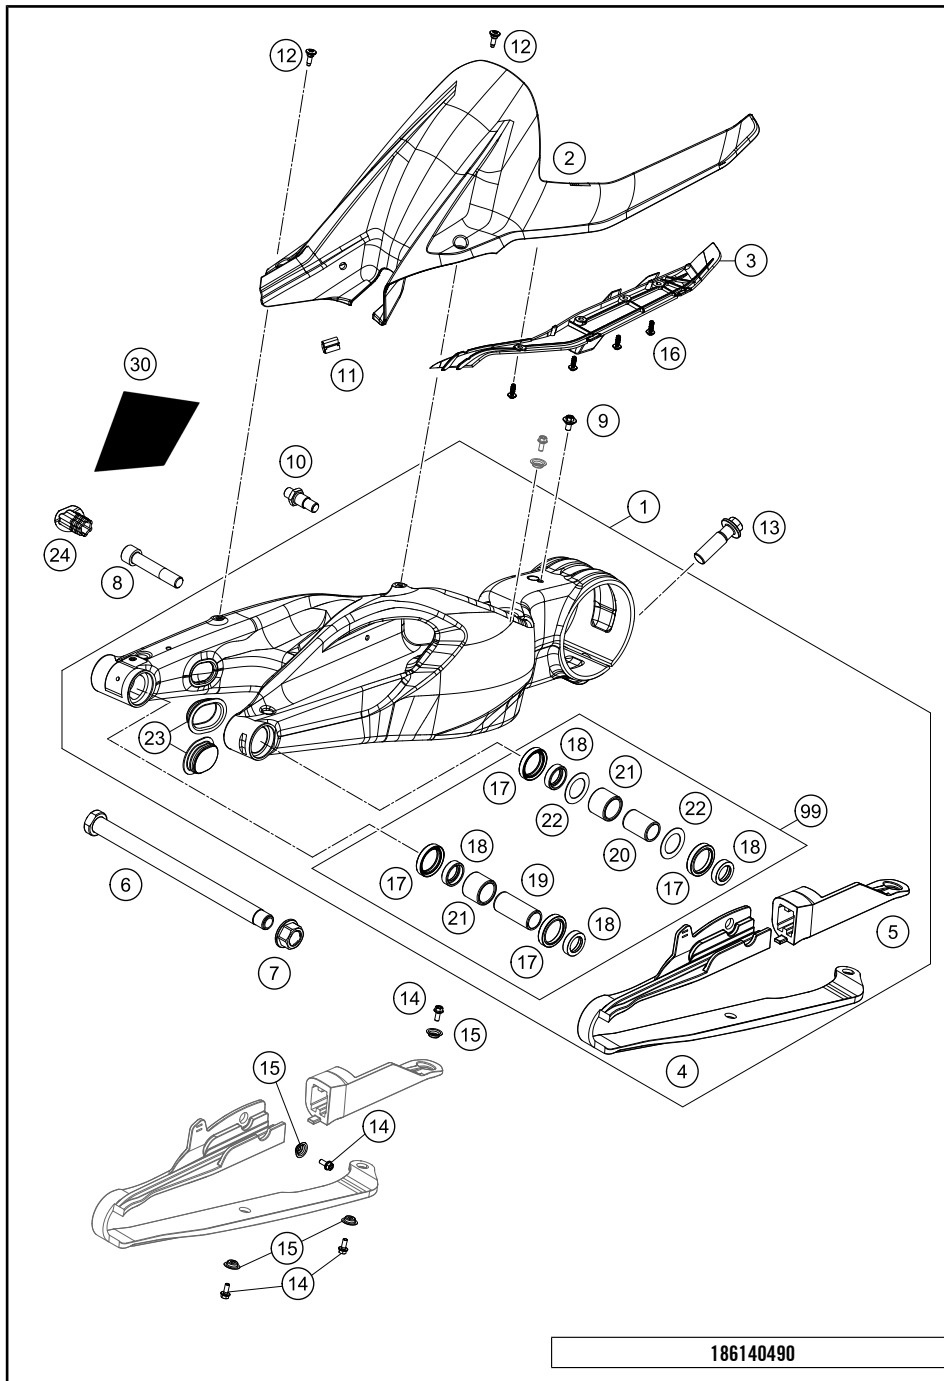

SWING ARM

1290 Super Duke GT, black 2020 EU 2020

186140490

POS	PARTNUMBER	PARTNAME	PIECE
1	6140403014433A	Swingarm cmpl. SD-GT	1
2	61304050100	REARFENDER	1
3	61304051000	BRACKET SPLASH PROTECTOR	1
4	61304060000	CHAIN SLIDING GUARD FRONT	1
5	61304070000	CHAIN SLIDING GUARD REAR	1
6	69004037344	Swingarm pivot	1
7	60004038200	COLLAR NUT M19X1,5 SW=27MM	1
8	60004017000	SCREW M14X1,5 L=73MM 03	1
9	83008000012	special screw M6x12x3	1
10	76004142000	BOLT BRAKE SADDLE BRACKET	1
11	61304042000	CABLE SUPPORT	1
12	69008021060	special screw M5x17	2
13	61310021000	HH COLLAR SCREW M16X1,5X55	1
14	0025050126	HH collar screw M5x12 TX30	4
15	46104066050	BUSH FOR CHAINSLIDER GUARD 02	4
16	0081050141	EJOT PT screw K50x14	4
17	0760304073	SHAFT SEAL RING 30X40X7	4
18	60004034000	BUCKET F. SHAFT SEAL RING 03	4
19	69004032000	INNER RING JR 20X25X56,5	1
20	60004032000	INNER RING JR20X25X38,5 03	1
21	60004031000	NEEDLE BUSH HK2526B 03	2
22	60004033000	STOP DISK 03	2
23	61304041100	CLOSING COVER SWINGARM	2
24	61604041040	Plug	1
30	61604030010	Swing protective foil sw.	1
99	69004230010	swingarm rep. kit	1

53675

* NEW PART

X ON DEMAND