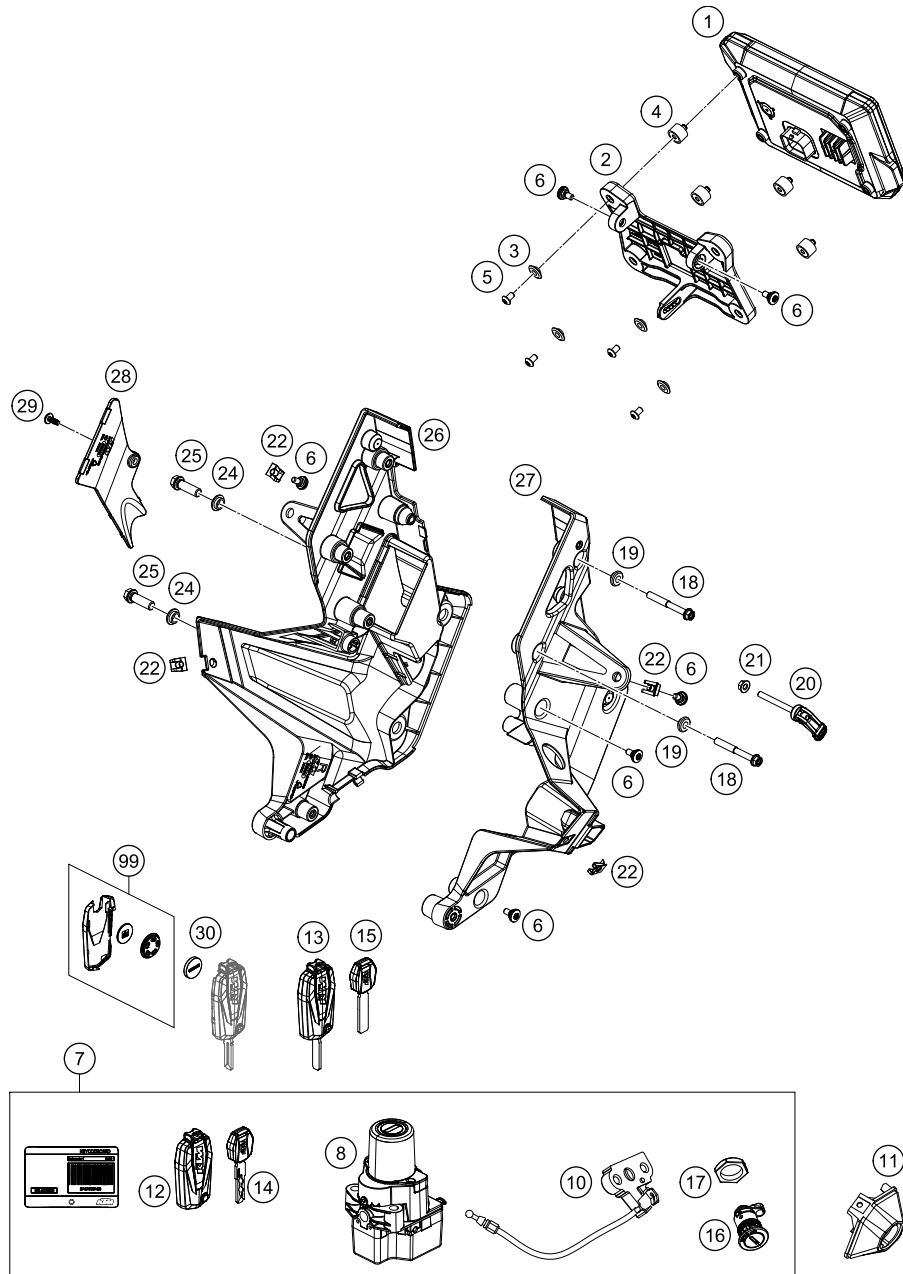

POS	PARTNUMBER	PARTNAME	PIECE
1	60714069000	TFT dashboard	1
2	61514062000	Instrument support	1
3	61614069020	Tachometer support bush	4
4	61514069010	Absorbing element	4
5	0738050082	Flat Head Screw ISO7380 M5x8 A2 TX25	4
6	69008021160	special screw M5x12	6
7	61611266044	Lockset Race-on 433MHz	1
8	61611266000	Ignition lock Race-on 433MHz	1
10	61307050000	SEAT LOCK MECHANISM CPL.	1
11	61407055000	PILLIONSEATLOCKHOLDER	1
12	60711267000	Race-on key 433 MHz	1
13	60711267010	Race on blank key 433MHz	x
14	60411067000	KTM ignition key	1
15	60411067010	Blank KTM ignition key	x
16	61307050020	LOCK CYLINDER SEAT LOCK	1
17	69007050050	NUT SEAT LOCK M22X1,5	1
18	0025060506	HH collar screw M6x50 TX30	2
19	61514010010	Collar bushing 6.3x9x14x4.5	2
20	60714071044	Excentric lever speedometer 607 ADV	1
21	06923050003	flanged hex nut EN 1661 M5	1
22	69008021080	clip nut M5	4
24	61414011040	BUSHING 8.2/11/4.75	2
25	0025080256	HH collar screw M8x25	2
26	61514011000	Mask support right	1
27	61514010000	Mask support left	1
28	61514011010	Cable cover, mask support	1
29	0081045121	SCREW FOR PLASTIC K45X12 T20	1
30	58512085160	BATTERY FOR ICO TRIPMASTER 04	x
99	60711067050	Cover-Kit for Race-on-Key	x

196141430

53691

* NEW PART

X ON DEMAND