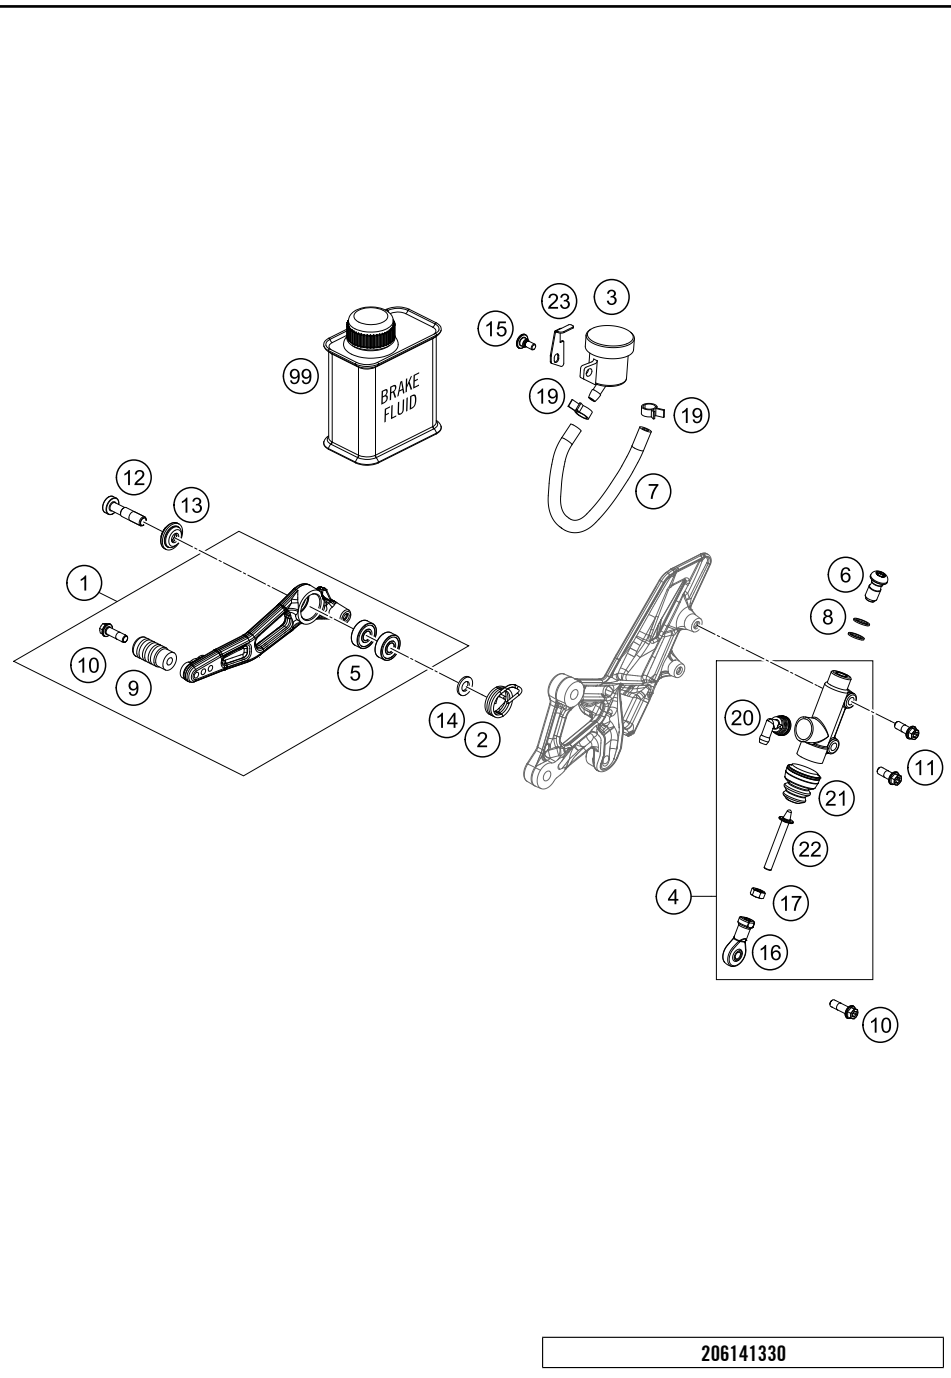

196141310

53689

\* NEW PART X ON DEMAND

POS	PARTNUMBER	PARTNAME	PIECE
1	6131305004433S	FOOT BRAKE LEVER CPL.	1
2	61313052000	SPRING	1
3	61013069000	reservoir, rear cpl.	1
4	6031306000030	REAR BRAKE CONTROL	1
5	0625006087	GROOVED BALL BEAR. 608 2RS C3	2
6	62113020100	banjo bolt M10x1x19.5	1
7	69013069001	HOSE FOR RESERVOIR 6X1,5	1
8	0603100141	sealing ring DIN 7603 10x14x1	2
9	58303060051	BRAKE LEVER PEDAL DUKE'94	1
10	0025060206S	HH collar screw M6x20 TX30	2
11	0025060166S	HH collar screw M6x16 TX30 SL	2
12	0035080306S	AH-COLLAR SCREW M8X30 ISA45	1
13	61334041000	SPECIAL WASHER D=23X7,2MM	1
14	0125080003	washer DIN 125 A -8.4	1
15	69013099050	SCREW F. EXPANSION TANK	1
16	54603069000	SWIVEL HEAD M6 FOOT BRAKE LEV.	1
17	0934060003	hex nut DIN 934 M6	1
19	58007017000	YDNAC CLAMP 10101 (10,4MM)	2
20	54513155000	ANGLE PIECE	1
21	54513151000	RUBBER SLEEVE	1
22	60313056044	PUSH ROD CPL.	1
23	61713069020	Lock washer, brake fluid reservoir	1
99	00062030000	BRAKE FLUID DOT5.1 0,25L	1