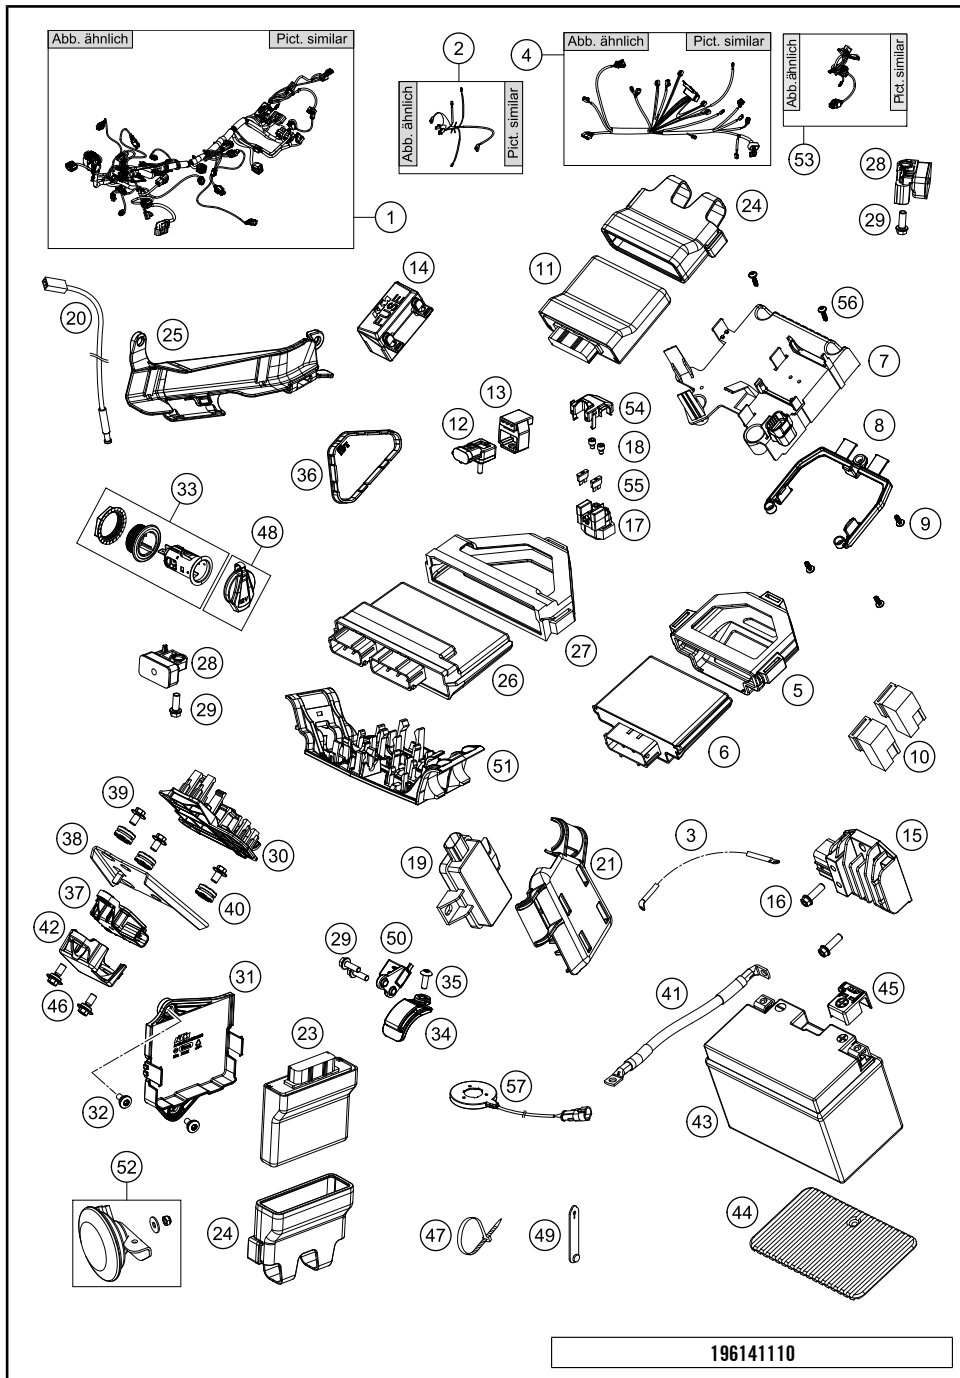

196141010

53699

\* NEW PART

X ON DEMAND

POS	PARTNUMBER	PARTNAME	PIECE
1	61511075033	Main wiring harness cmpl.	1
2	61511085000	Engine wiring harness	1
3	61311059050	BATTERY CABLE	1
4	61311076100	REAR WIRING HARNESS	1
5	60711033050	Rubber band	1
6	60711033000	Control unit MCU 3.0	1
7	61508018020	MCU bracket	1
8	61508018010	MCU bracket	1
9	0081050161	EJOT PT SCREW K50X16 1451	3
10	61111057000	RELAY CM1A-R-12V-H80 07	2
11	60416031000	ELECTRONIC CONTROL UNIT SAFE	1
12	61041085100	PRESSURE SENSOR 06	1
13	61041085150	RUBBER SUPP. PRESSURE SENS. 06	1
14	61311087050	RUBBER CASING FUSE BOX	1
15	60311034000	VOLTAGE REGULATOR	1
16	0025060206	HH collar screw M6x20 TX30	2
17	76211058000	STARTER RELAY 07	1
18	0738060101	COU.SUNK SCR. AH ISO7380 M6X10	2
19	60312032000	RECEIVER AIR PRESSURE SENSOR	1
20	61111018100	TEMPERATURE SENSOR	1
21	61412032040	TPMS holder	1
23	60414039000	CONTROL UNIT CURVE LIGHT	1
24	60316029000	RUBBER EDS-CONTROL UNIT	2
25	60311047000	CABLE CHANNEL R/S	1
26	61341031300	Control unit EFI	1
27	60341031050	ECU RUBBER BRACKET	1
28	60416063000	ACCELERATION SENSOR	2
29	0025060166	HH collar screw M6x16 TX30	4
30	61411083000	CONNECTOR BOARD FRONT	1
31	61414039050	LCU HOLDER	1
32	69008021060	special screw M5x17	2
33	60711042000	Power socket 12V	1
34	60416061000	MAGNET HOLDER	1
35	58605083014	SCREW M5X14 TORX 25 07	1
36	61408019040	HEATINGSWITCH COVER	1
37	61542090000	Angle sensor	1
38	61342090040	SUPPORT SLOPING POS. SENSOR	1
39	0024060106	HH COLLAR SCREW M6X10 TX30	3