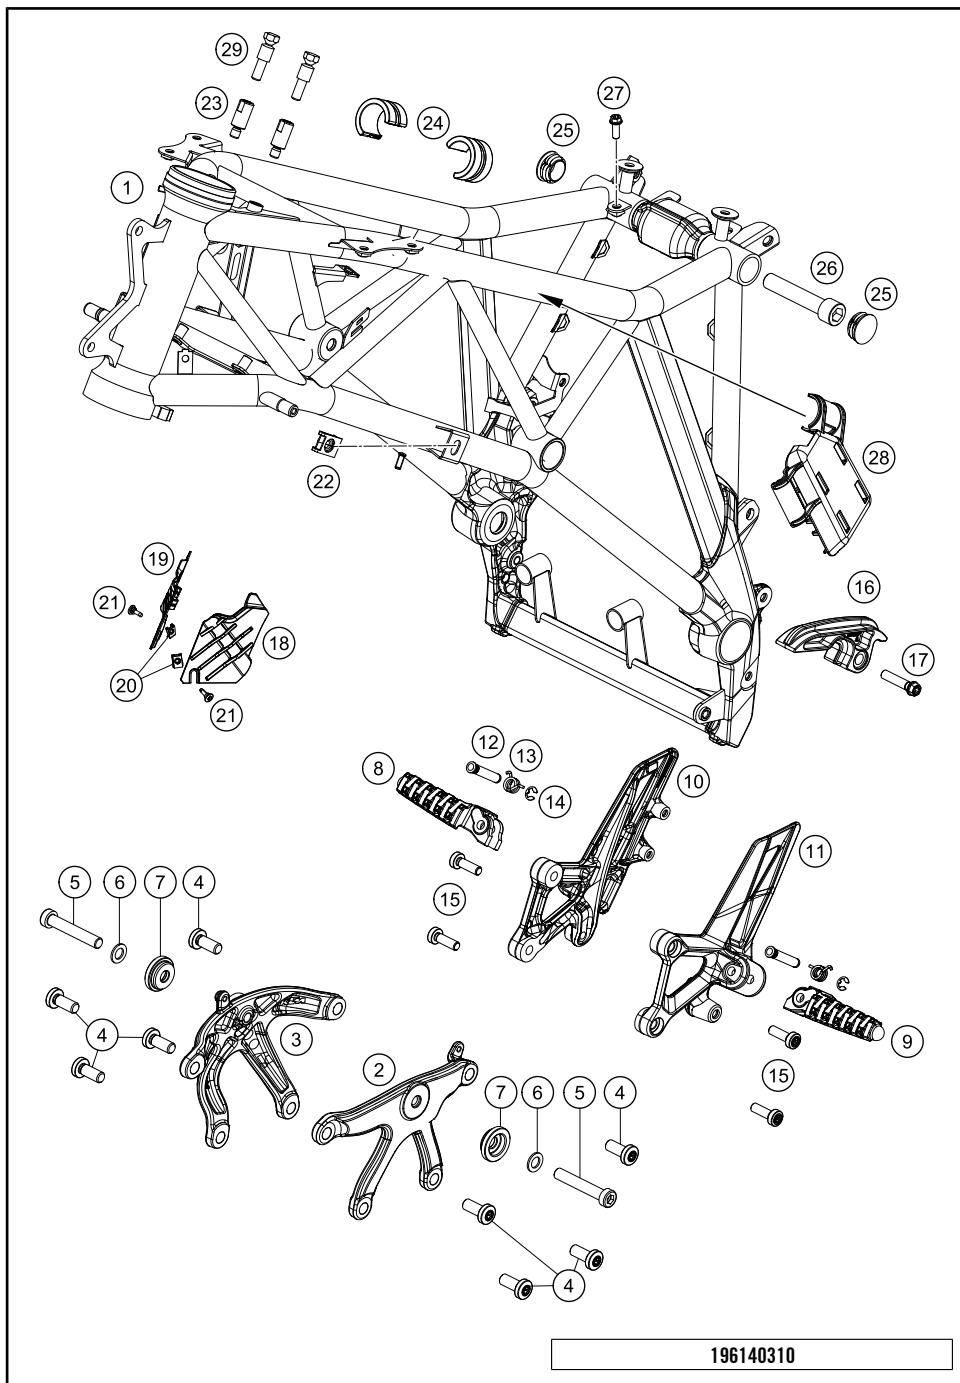

FRAME

1290 Super Duke GT, black 2020 EU 2020

POS	PARTNUMBER	PARTNAME	PIECE
1	61503001000EB	Frame 615SA	1
2	6030300500033S	ENGINE SUPPORTL/S BLACK	1
3	6030300600033S	ENGINE SUPPORT R/S BLACK	1
4	0035100249	SHCS M10x24 TX45	8
5	0035100609S	AH-COLLAR SCREW M10X60 ISA45	2
6	0433100003	WASHER 18x10,5x1,6	2
7	60303010000	BUSHING MOTOR MOUNTING	2
8	6900314100033S	FOOTREST FRONT R/S 13	1
9	6900314000033S	FOOTREST FRONT L/S 13	1
10	6130303910033S	FOOTREST SUPPORT FRONT R/S BL.	1
11	6130313800033S	FOOTREST PLATE FR. L/S	1
12	60003044100	footrest bolt, rear	2
13	61003042000	SPRING FOOTREST FRONT 05	2
14	0799060003	retaining washer DIN 6799 - 6	2
15	0035080256	AH-COLLAR SCREW M8X25 ISA45	4
16	61304076000	CHAIN SLIDING BLOCK-FRAME	1
17	0025080356	HH collar screw M8x35 TX40	1
18	61503085000	Frame cover left	1
19	61403086000	FRAME COVER RIGHT	1
20	69008021080	clip nut M5	2
21	69008021060	special screw M5x17	2
22	54603048000	RANGE CHANGE METAL NUT M8	1
23	61503001013	Connecting piece keyless ignition lock	2
24	61007014000	SPACER FUEL TANK 05	2
25	61003088000	PLUG SFL28 05	2
26	60004017000	SCREW M14X1,5 L=73MM 03	1
27	0025060126	HH collar screw M6x12 TX30	1
28	61412032040	TPMS holder	1
29	61611064000	Tamper-proof screw	2

196140310

53680

* NEW PART

X ON DEMAND