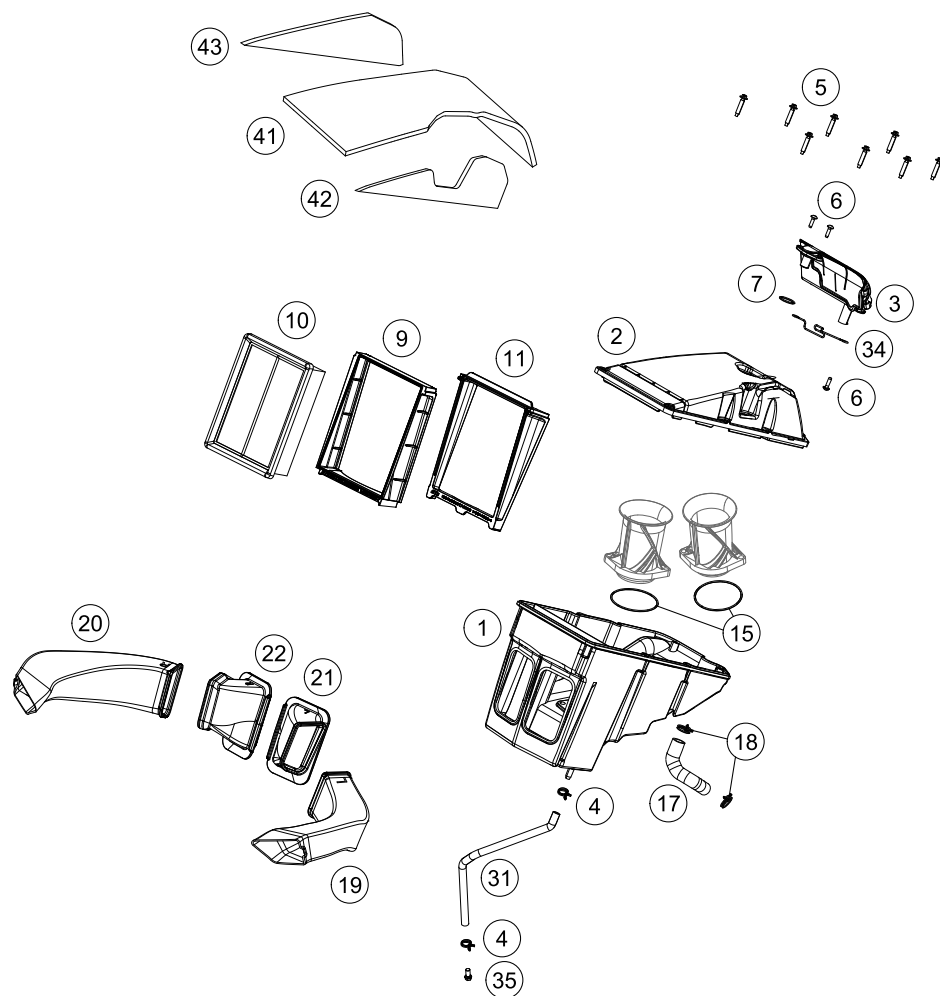

166140510

53682

\* NEW PART

X ON DEMAND

POS	PARTNUMBER	PARTNAME	PIECE
1	60306001200	AIR FILTER HOUSING LOWER PART	1
2	60306002000	AIR FILTER BOX COVER	1
3	60330088100	OIL SEPARATOR	1
4	58031005000	CLAMP YDNAC 10128 12MM	2
5	0017060305	SPECIAL SCREW K60X30 WS=6	8
6	0081050161	EJOT PT SCREW K50X16 1451	2
7	0770021020	O-RING 21,00X2,00 NBR70	1
9	60406016000	FILTERCLAMPING FRAME	x
10	60306015100	AIR FILTER	1
11	60406017000	FILTERCLAMPING LINER	1
15	0770066025	O-RING 66X2,5 FKM	2
17	60330088030	OIL SEPARATOR FOAM HOSE	1
18	58431082100	YDNAC-CLAMP 10173 (16MM) '98	2
19	61506041000	Intake duct, left	1
20	61506040000	Intake duct, right	1
21	61406040050	GASKET INTAKE CHANNEL	1
22	61406041050	GASKET INTAKE CHANNEL	1
31	60015019001	HOSE NBR 7X11 PER METER	1
34	61311099000	MOUNTING BRACKET PLUG	1
35	0025080126	HH collar screw M8x12 TX40	1
41	61306095010	INSULATION MAT MIDDLE	1
42	61306095020	INSULATION MAT L/S	1
43	61306095030	INSULATION MAT R/S	1