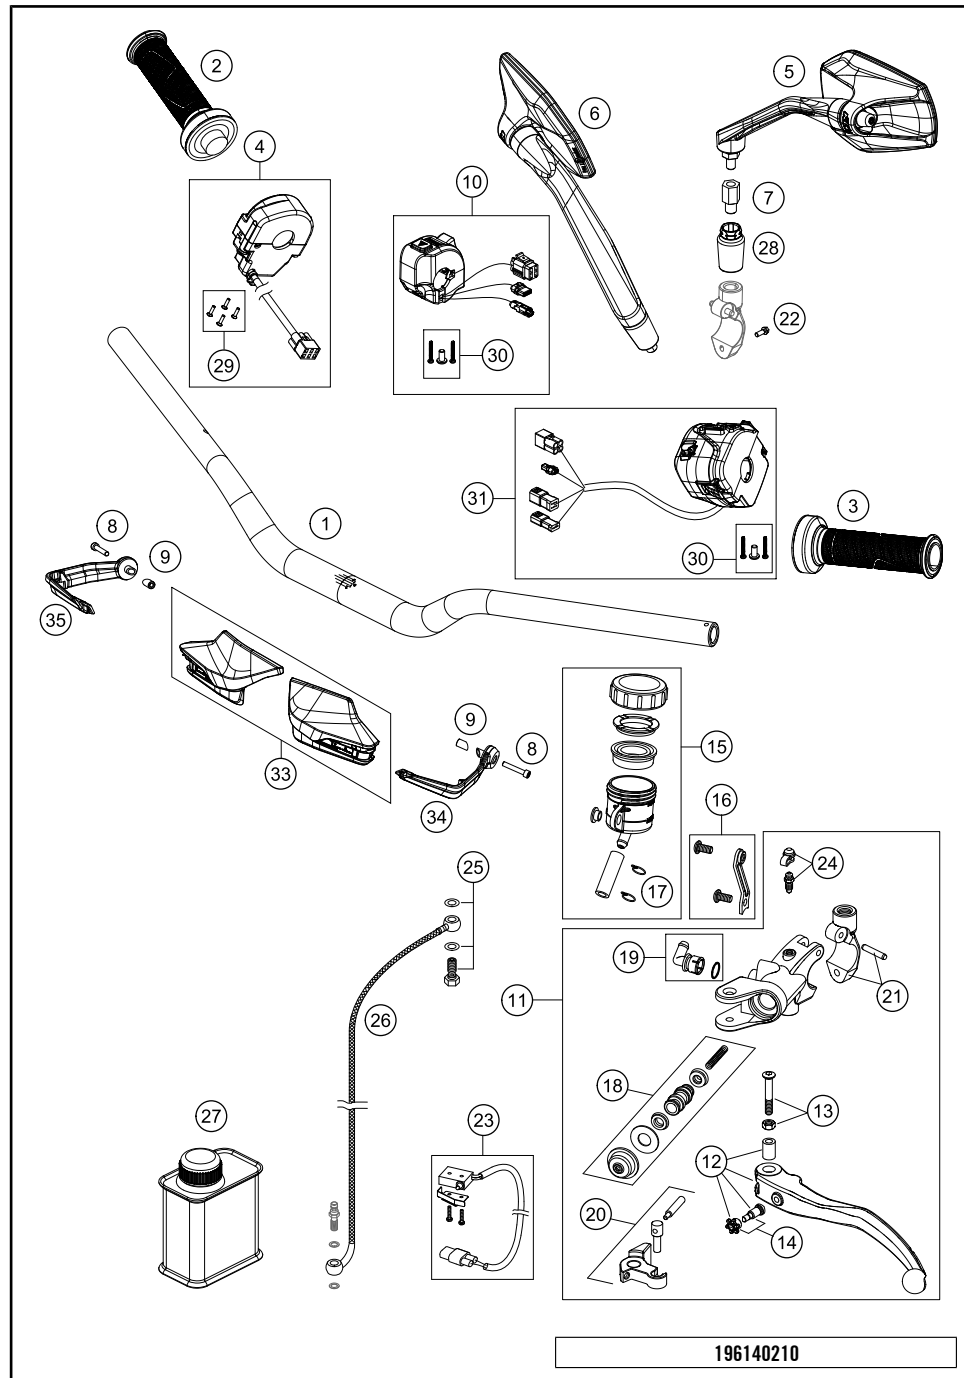

# HANDLEBAR, CONTROLS

1290 Super Duke GT, black 2020 EU 2020

POS	PARTNUMBER	PARTNAME	PIECE
1	61502001000	Handlebar d=28,5mm	1
2	60702112000	Handle gripeater R	1
3	60702139100	Handle Gripheater	1
4	60711012000	Ride-by-wire without throttle tube	1
5	61312040200	MIRROR LEFT CPL.	1
6	61312041200	MIRROR RIGHT CPL.	1
7	61312040050	ADAPTOR FOR MIRROR	2
8	0912080451	Screw w.hex.socket M8x45-8.8 black	2
9	62002080053	CLAMP INTERNAL	2
10	61411174100	Engine kill switch + HFS	1
11	6130203014430	MASTER CYLINDER CPL.	1
12	6130203100030	CLUTCH LEVER CPL.	1
13	50302038200	LEVER SCREW SHORT CPL. 09	1
14	61002043000	ADJUSTING SCREW CPL.	1
15	61002055144	RESERVOIR CPL.	1
16	61302055050	RETAINING PLATE RESERVOIR	1
17	58007117000	YDNAC-CLAMP 10107 10MM	2
18	59413008000	REP. SET PISTON D=12MM 2007	1
19	61002051144	ANGLE PIECE CPL. (DOT)	1
20	61002056000	ROCKER CPL. 05	1
21	6130204400030	CLAMP MIRROR W. TENSION PIN	1
22	0025060126	HH collar screw M6x12 TX30	1
23	83111049000	CLUTCH SWITCH ATV	1
24	61002054000	BLEEDER SCREW WITH CAP	1
25	59032062000	HOLLOW SCREW + COPPER GASKET	1
26	61032063100	CLUTCH PIPE	1
27	00062030000	BRAKE FLUID DOT5.1 0,25L	1
28	61312040030	RUBBER SLEEVE	2
29	76011073110	SCREW SET START-STOP SWITCH	1
30	61411174010	Screw set start-stop switch	2
31	61411170100	Handlebar switch left with CC	1
33	61502079000CB	Hand guard kit	1
34	61502082000C1	Handguard bracket left	1
35	61502083000C1	Handguard bracket right	1