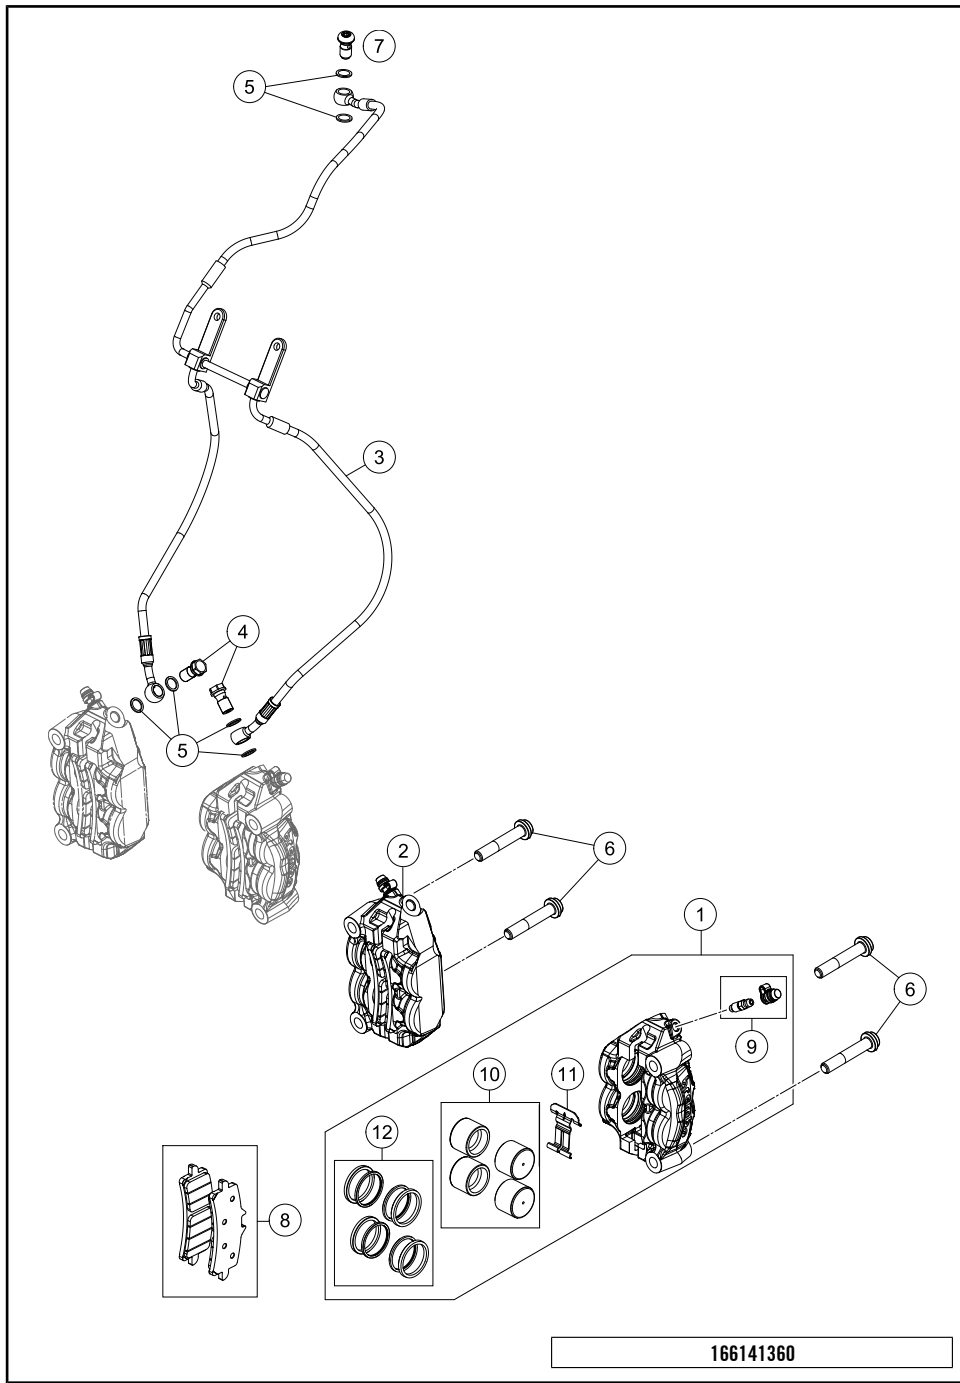

FRONT BRAKE CALIPER

1290 Super Duke GT, black 2020 EU 2020

POS	PARTNUMBER	PARTNAME	PIECE
1	6131301500158	BRAKE CALIPER FRONT - W/O PADS	1
2	6131301600158	BRAKE CALIPER FRONT W/O PADS	1
3	61442003000	BRAKE HOSE CALIPERS FRONT	1
4	69013025000	HOLLOW SCREW M10X1X19 SW12	2
5	0603100141	sealing ring DIN 7603 10x14x1	6
6	0035100559S	AH-COLLAR SCREW M10X1,25X55SS	4
7	62113020100	banjo bolt M10x1x19.5	1
8	61313030000	BRAKE PADS SET BRM10A-HH	2
9	61013020100	BLEEDER SCREW WITH CAP	2
10	61313019000	BRAKE PISTON CPL.	2
11	69013018000	SPRING PLATE	2
12	61313021000	SEAL RINGS CPL.	2

166141360

17324

* NEW PART

X ON DEMAND