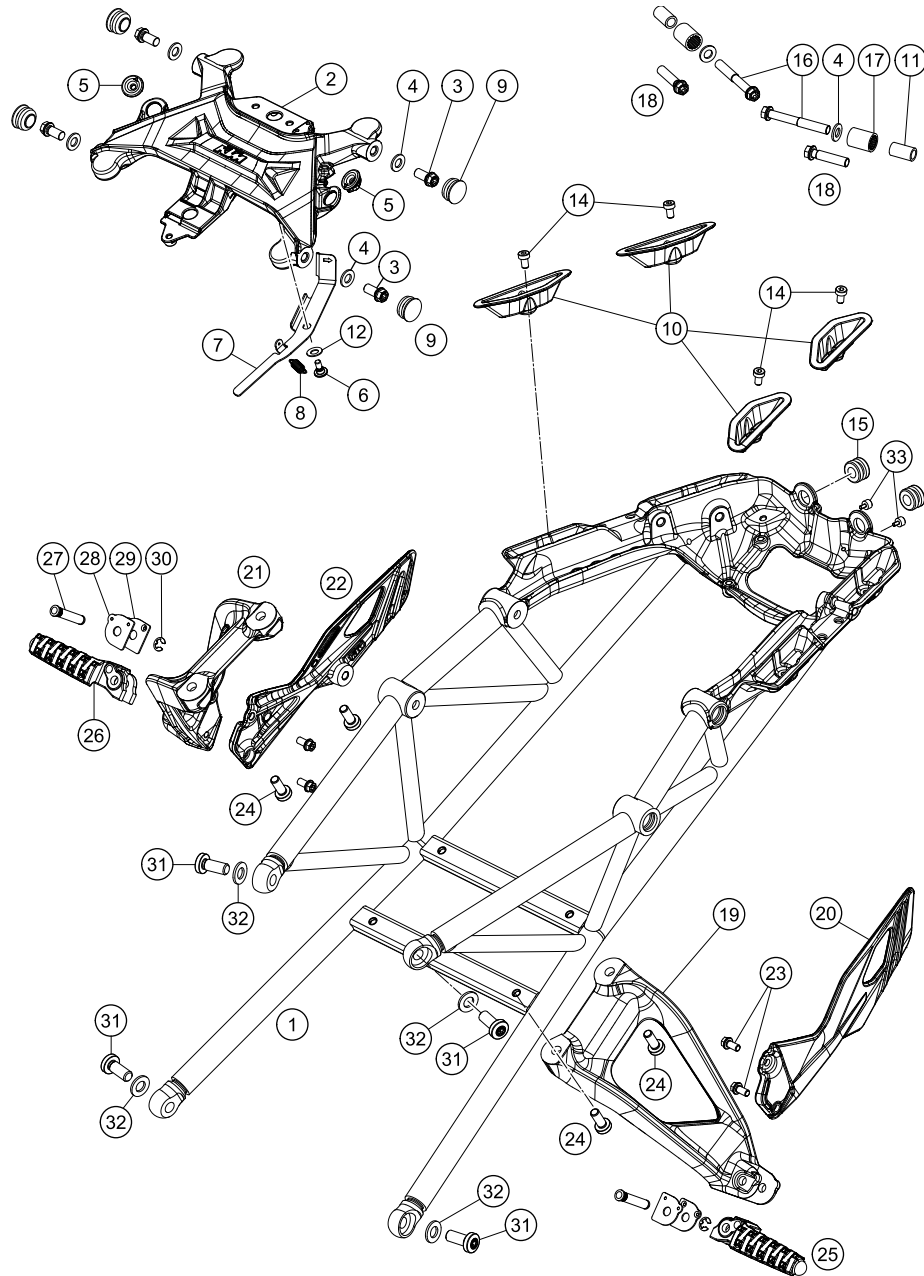

# SUBFRAME

1290 Super Duke GT, black 2020 EU 2020

166140320

POS	PARTNUMBER	PARTNAME	PIECE
1	61503002000C1	Subframe	1
2	6140300213091	Cross stiffener back	1
3	0025080186S	HH collar screw M8x18 ISA40 SS	4
4	0125080003	washer DIN 125 A -8.4	6
5	47106003160	quick release rubber grommet	2
6	69013099050	SCREW F. EXPANSION TANK	1
7	61407050050	SEAT LOCK PLATE	1
8	69008025080	SPRING F. REAR SEAT LOCK	1
9	61303088000	PLUG SFL 22X0,8-3,0	4
10	61403002055	SHELL KIT SIDECASE	1
11	61407049000	BUSHING 8.4X12X21.5	2
12	61403002032	Wave spring	1
14	0984060103	AH SCREW DIN7984-M 6X10	4
15	61013013000	RUBBER BUSH 05	2
16	0025080606	HH COLLAR SCREW M8x60 TX40	2
17	60307048000	RUBBER SEAT-CONTACT SURFACE	2
18	0025080356	HH collar screw M8x35 TX40	2
19	6140304800033S	LEFT PILLION STEP HOLDER	1
20	6140304805033S	LEFT PILLION HEEL GUARD	1
21	6140304900033S	RIGHT PILLION STEP HOLDER	1
22	6140304905033S	RIGHT PILLION HEEL GUARD	1
23	0025060126	HH collar screw M6x12 TX30	4
24	0035080206S	SHCS M8x20 TX45	4
25	6900305003333S	FOOTREST REAR L/S CPL.	1
26	6900305103333S	FOOTREST REAR R/S CPL.	1
27	60003044100	footrest bolt, rear	2
28	60003052000	ENGAGE PANEL FOOTREST R/S 03	2
29	60003152000	ENGAGE PANEL FOOTREST L/S 03	2
30	0799060003	retaining washer DIN 6799 - 6	2
31	0035100249	SHCS M10x24 TX45	4
32	0125100003	washer DIN 125 A 10.5	4
33	61414040010	RUBBER MOUNTING	2

53681

\* NEW PART

X ON DEMAND

POS	PARTNUMBER	PARTNAME	PIECE
1	610030232333S	Side stand w. magnet	1
2	61303028000	SIDE STAND MOUNTING	1
3	6130302600033S	SIDE STAND BRACKET	1
4	61303027000	SCREENING SHEET	1
5	60303024100	SIDE STAND SPRING	1
6	0025080166S	HH collar screw M8x16 TX40 SL	2
7	0035100249	SHCS M10x24 TX45	2
8	61303028001	SPEC. SCREW SIDE STAND SPRING	1
9	61303023230	Extender step plate side stand M8	1
10	60411045000	SIDE STAND SENSOR	1
11	62503027200	SCREW FOR SIDE STAND M10X31,2	1
12	0084040123	CYL.HEAD SCREW DIN84A M4x12	2
13	61011094000	CABLE TIE WITH PLUG M6	1
14	0035100309S	SHCS M10x30 TX45	1