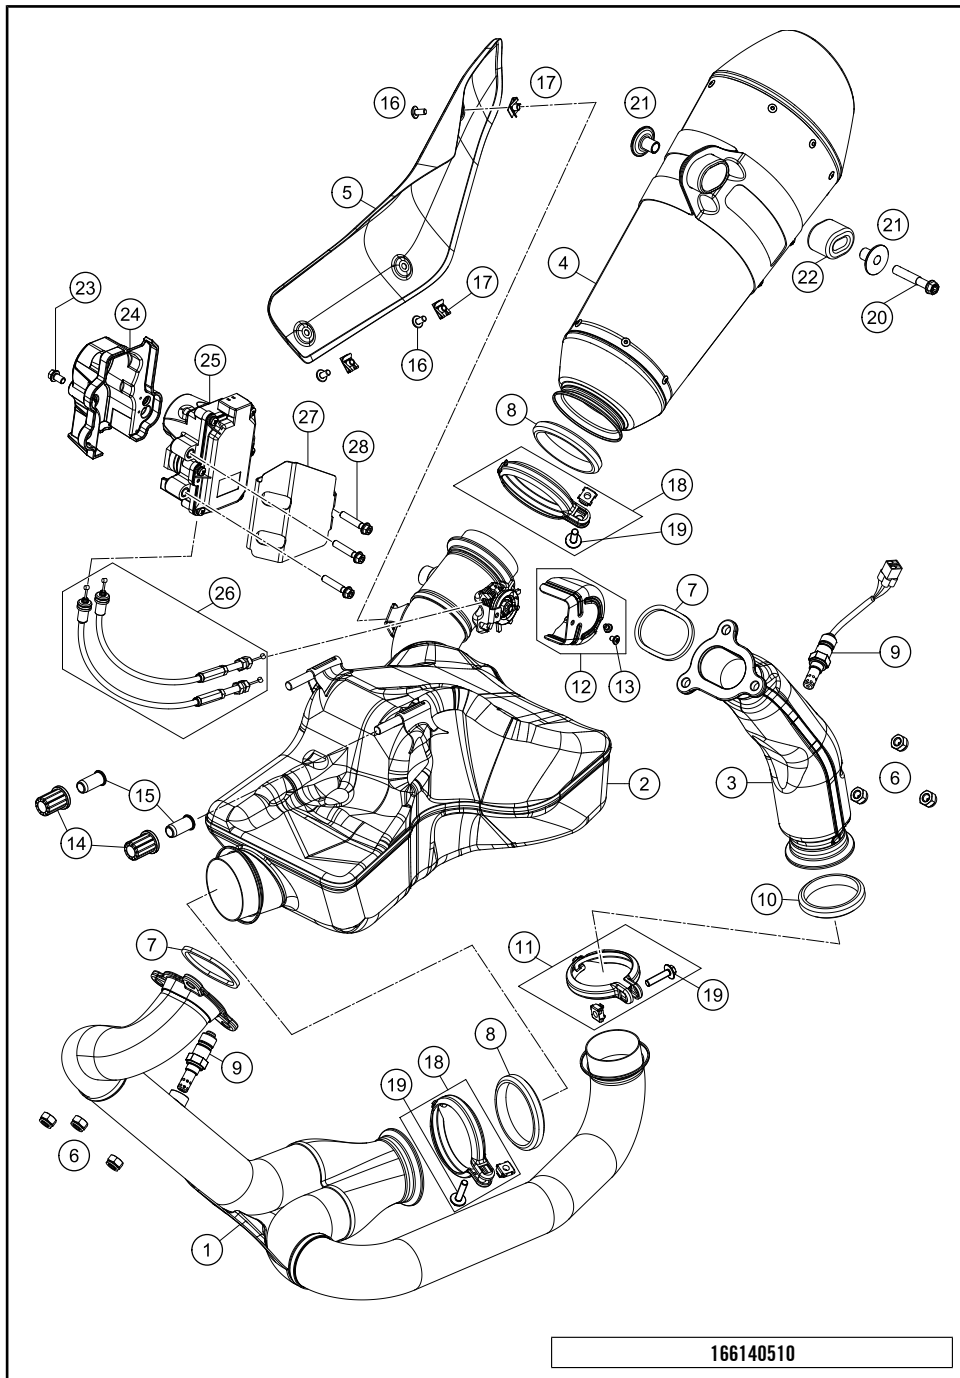

EXHAUST SYSTEM

1290 Super Duke GT, black 2020 EU 2020

POS	PARTNUMBER	PARTNAME	PIECE
1	61305007200	Manifold front	1
2	61405050100	Premuffler	1
3	60405008100	Header with integral isolation	1
4	61305083000	SILENCER CPL.	1
5	6140501100033	HEAT PROTECTOR BLACK	1
6	51010086100	self-locking nut M8 Cu	6
7	69005005100	EXHAUST PIPE FLANGE GASKET	2
8	61305005005	MANIFOLD GASKET 60MM	2
9	75041090200	LAMBDA SENSOR	2
10	69005005005	MANIFOLD GASKET	1
11	69005050000	CLAMP CPL.	1
12	61405095050	COVER FLUE GAS DAMPER	1
13	60402052010	EJOT SPIRAL SCREW SF M4X6-K	2
14	61005013000	RUBBER SILENCER SUPPORT 05	2
15	61005014000	SLEEVE SILENCER SUPPORT 05	2
16	78105081010	SCREW TORX M5X10	3
17	69008021080	clip nut M5	3
18	61305090000	EXHAUST CLAMP CPL. 60MM	2
19	0024060256	HH COLLAR SCREW M6X25 TX30	3
20	0025080506	HH collar screw M8x50 TX40	1
21	61305069000	BUSHING 8,5X11X29	2
22	61305068000	DAMPING RUBBER	1
23	0025060106	HH collar screw M6x10 TX30	1
24	61441070050	COVER EXHAUST FLAP CONTROL MOT	1
25	61441070100	Exhaust flap controll motor	1
26	61441071000	BOWDEN CABELS EXHAUST FLAP	1
27	61441070060	HEAT PROTECTION CAP SERVOMOTOR	1
28	0025060306	HH collar screw M6x30 TX30	3

166140510

53682

* NEW PART

X ON DEMAND