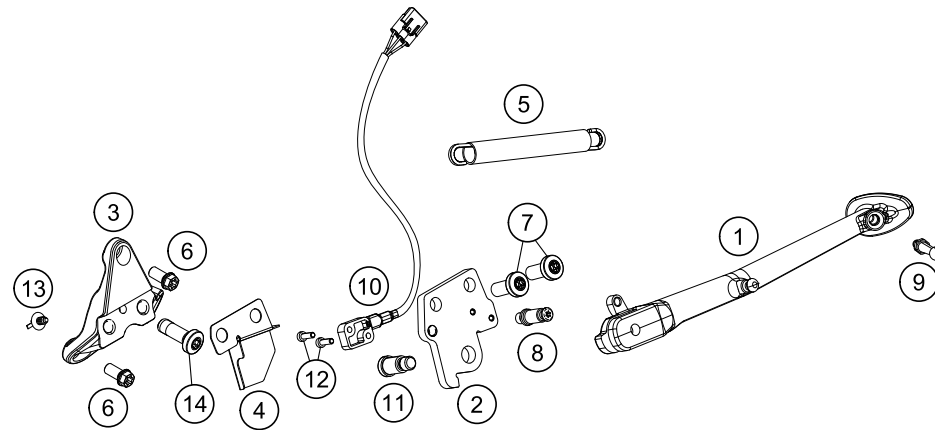

# SUBFRAME

1290 Super Duke GT, black 2020 EU 2020

166140320

POS	PARTNUMBER	PARTNAME	PIECE
1	61503002000C1	Subframe	1
2	6140300213091	Cross stiffener back	1
3	0025080186S	HH collar screw M8x18 ISA40 SS	4
4	0125080003	washer DIN 125 A -8.4	6
5	47106003160	quick release rubber grommet	2
6	69013099050	SCREW F. EXPANSION TANK	1
7	61407050050	SEAT LOCK PLATE	1
8	69008025080	SPRING F. REAR SEAT LOCK	1
9	61303088000	PLUG SFL 22X0,8-3,0	4
10	61403002055	SHELL KIT SIDECASE	1
11	61407049000	BUSHING 8.4X12X21.5	2
12	61403002032	Wave spring	1
14	0984060103	AH SCREW DIN7984-M 6X10	4
15	61013013000	RUBBER BUSH 05	2
16	0025080606	HH COLLAR SCREW M8x60 TX40	2
17	60307048000	RUBBER SEAT-CONTACT SURFACE	2
18	0025080356	HH collar screw M8x35 TX40	2
19	6140304800033S	LEFT PILLION STEP HOLDER	1
20	6140304805033S	LEFT PILLION HEEL GUARD	1
21	6140304900033S	RIGHT PILLION STEP HOLDER	1
22	6140304905033S	RIGHT PILLION HEEL GUARD	1
23	0025060126	HH collar screw M6x12 TX30	4
24	0035080206S	SHCS M8x20 TX45	4
25	6900305003333S	FOOTREST REAR L/S CPL.	1
26	6900305103333S	FOOTREST REAR R/S CPL.	1
27	60003044100	footrest bolt, rear	2
28	60003052000	ENGAGE PANEL FOOTREST R/S 03	2
29	60003152000	ENGAGE PANEL FOOTREST L/S 03	2
30	0799060003	retaining washer DIN 6799 - 6	2
31	0035100249	SHCS M10x24 TX45	4
32	0125100003	washer DIN 125 A 10.5	4
33	61414040010	RUBBER MOUNTING	2

53681

\* NEW PART

X ON DEMAND

POS	PARTNUMBER	PARTNAME	PIECE
1	610030232333S	Side stand w. magnet	1
2	61303028000	SIDE STAND MOUNTING	1
3	6130302600033S	SIDE STAND BRACKET	1
4	61303027000	SCREENING SHEET	1
5	60303024100	SIDE STAND SPRING	1
6	0025080166S	HH collar screw M8x16 TX40 SL	2
7	0035100249	SHCS M10x24 TX45	2
8	61303028001	SPEC. SCREW SIDE STAND SPRING	1
9	61303023230	Extender step plate side stand M8	1
10	60411045000	SIDE STAND SENSOR	1
11	62503027200	SCREW FOR SIDE STAND M10X31,2	1
12	0084040123	CYL.HEAD SCREW DIN84A M4x12	2
13	61011094000	CABLE TIE WITH PLUG M6	1
14	0035100309S	SHCS M10x30 TX45	1