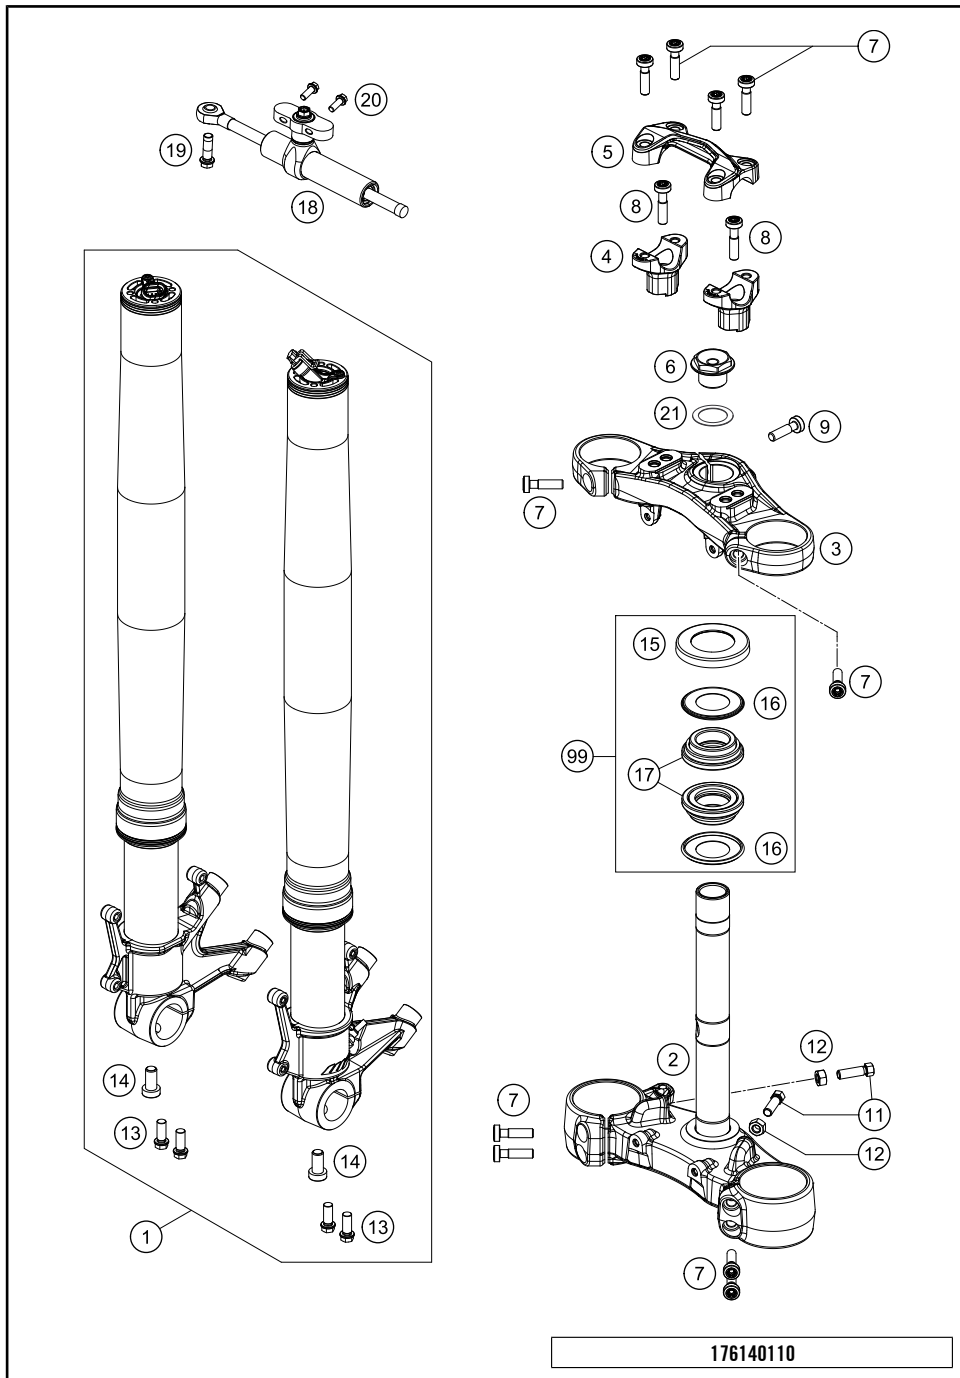

# FRONT FORK, TRIPLE CLAMP

1290 Super Duke GT, black 2020 EU 2020

POS	PARTNUMBER	PARTNAME	PIECE
1	14181Q2301	Fork Safe SD GT 1290 2017	1
2	6140103202933S	BOTTOM TRIPLE CLAMP CPL.	1
3	6140103402933S	UPPER TRIPLE CLAMP	1
4	6140103904233S	HANDLE BAR SUPPORT	2
5	6130103800033S	HANDLEBAR CLAMP	1
6	6900103600001	STEERING HEAD SCREW 09	1
7	0035080306	SHCS M8x30 TX45	10
8	0032100356S	AH-COLLAR SCREW M10X35 ISA45	2
9	0035080306S	AH-COLLAR SCREW M8X30 ISA45	1
11	59001037000	SPECIAL SCREW M8X26 WS=10	2
12	0934080003	HEXAGON NUT DIN0934-M 8	2
13	0025080206	HH collar screw M8x20	4
14	00501020S1	AH SCREW M10X20 SET	2
15	69001086100	PROT. RING STEER. HEAD BEARING	1
16	69001084100	Steering head gasket	2
17	69001081000	STEERINGHEAD BEARING CPL.	2
18	16181N52ES	STEERING DAMPER CPL. STROKE 75	1
19	0025080256S	HH COLLAR SCREW M8X25 TX40	1
20	0025060206S	HH collar screw M6x20 TX30	2
21	0988253505	thrust wash DIN0988-25x35x0,5	1
99	69001081044	STEERING HEAD REP. KIT RC8	1