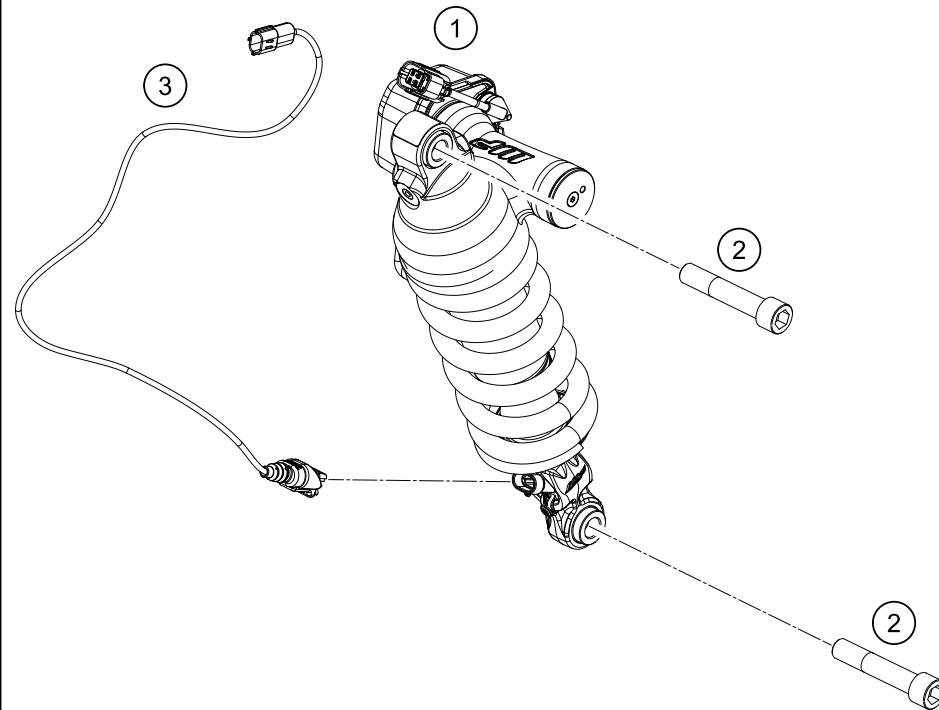

SHOCK ABSORBER

1290 Super Duke GT, black 2020 EU 2020

POS	PARTNUMBER	PARTNAME	PIECE
1	01181Q2301	Monoshock Safe SD GT 2017 WP	1
2	60004017000	SCREW M14X1,5 L=73MM 03	2
3	61411015000	HARNESS MONOSHOCK SAFE	1

166140410

18856

* NEW PART

X ON DEMAND