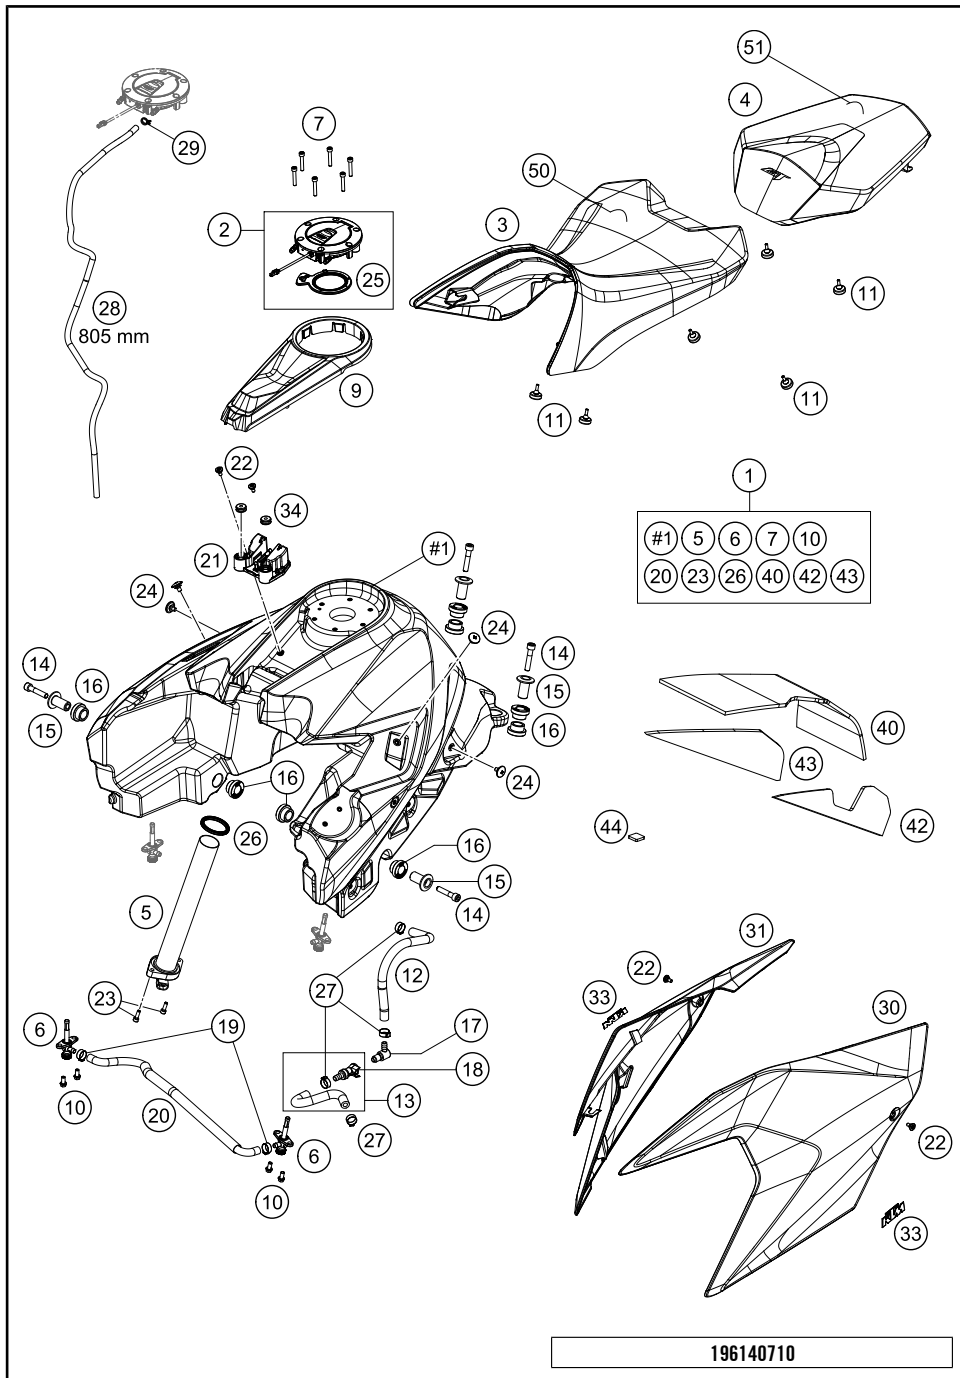

TANK, SEAT

1290 Super Duke GT, black 2020 EU 2020

POS	PARTNUMBER	PARTNAME	PIECE
1	61507013044CB	Fuel tank SD-GT Pitch Black EU 19	1
2	61507008000	Fuel tank cap KTM RACE ON	1
3	61507040000	Driver seat complete	1
4	61507047000	Passenger seat	1
5	61407080000	FUEL LEVEL SENSOR	1
6	58507003200	FUEL COCK CPL.	2
7	0912050253	AH SCREW DIN0912-M 5X25	6
9	61507058000	Tank cover	1
10	0025060126	HH collar screw M6x12 TX30	4
11	60006001021	DISTANCE RUBBER AIRBOX 03	6
12	61407016050	FUEL HOSE DKK	1
13	62607016044	FUEL HOSE CPL.	1
14	0912080403	SHCS DIN 912 M8x40	4
15	61007060000	collar bushing, bearing, outside	4
16	61007065000	collar bushing, front tank holder	8
17	7720701000030	PLUG CPC	1
18	5850701050030	CLUTCH CPC BLACK 05	1
19	58031005000	CLAMP YDNAC 10128 12MM	2
20	61407018000	TANK COMPENSATION TUBE	1
21	61507058050	RRS antenna support	1
22	69008021160	special screw M5x12	2
23	0912050163	AH SCREW DIN0912-M 5X16	2
24	58407011100	SCREW FOR SEAT M6X11,5/8	4
25	60307008190	GASKET TANK CAP	1
26	60307080090	GASKET FUEL LEVEL SENSOR	1
27	00050157706	VARIABLE ONE-EAR CLAMP 15,7MM	5
28	60007126001	HOSE 5,4X9,4 NBR, METER	1
29	58007117000	YDNAC-CLAMP 10107 10MM	1
30	61508050000CAA	Tank spoiler, left with decal	1
31	61508051000CAA	Tank spoiler, right with decal	1
33	61608098000	Decal 3D "KTM" 17	2
34	76008052050	RUBBER SLEEVE 5X7.6X13MM	2
40	61306095010	INSULATION MAT MIDDLE	1
42	61306095020	INSULATION MAT L/S	1
43	61306095030	INSULATION MAT R/S	1
44	61408015030	METAMOLL F. TAIL LIGHT COVER	2

196140710

53700

* NEW PART

X ON DEMAND