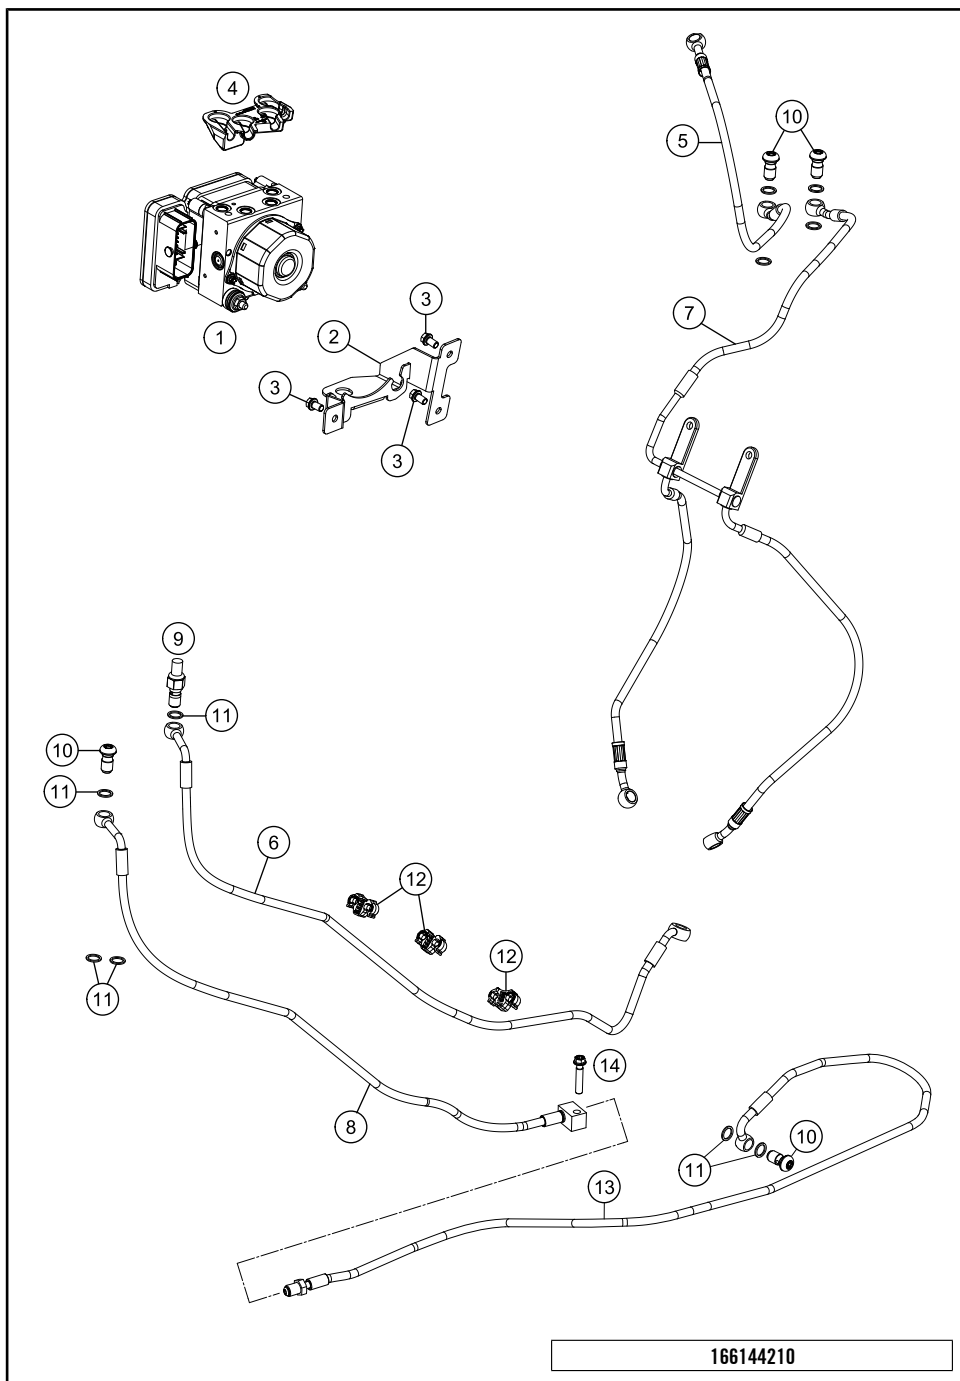

POS	PARTNUMBER	PARTNAME	PIECE
1	61542031044	ABS modulator filled	1
2	61442040000	SUPPORT ABS-MODULE	1
3	0025060106	HH collar screw M6x10 TX30	3
4	61442050000	BRAKE PIPE LOCKING	1
5	61442001000	BRAKE HOSE HANDBREAK CYLINDER,	1
6	61442002000	BRAKE HOSE FOOTBRAKECYLINDER	1
7	61442003000	BRAKE HOSE CALIPERS FRONT	1
8	61442004010	BRAKE HOSE	1
9	60311051000	BRAKE LIGHT SWITCH REAR	1
10	62113020100	banjo bolt M10x1x19.5	4
11	0603100141	sealing ring DIN 7603 10x14x1	7
12	61342046000	SUPPORT ABS-PIPE D7,5	4
13	61342004020	BRAKE HOSE CON. PIECE / R. CYL	1
14	0025060306S	HH collar screw M6x30 TX30	1

166144210

53693

* NEW PART

X ON DEMAND