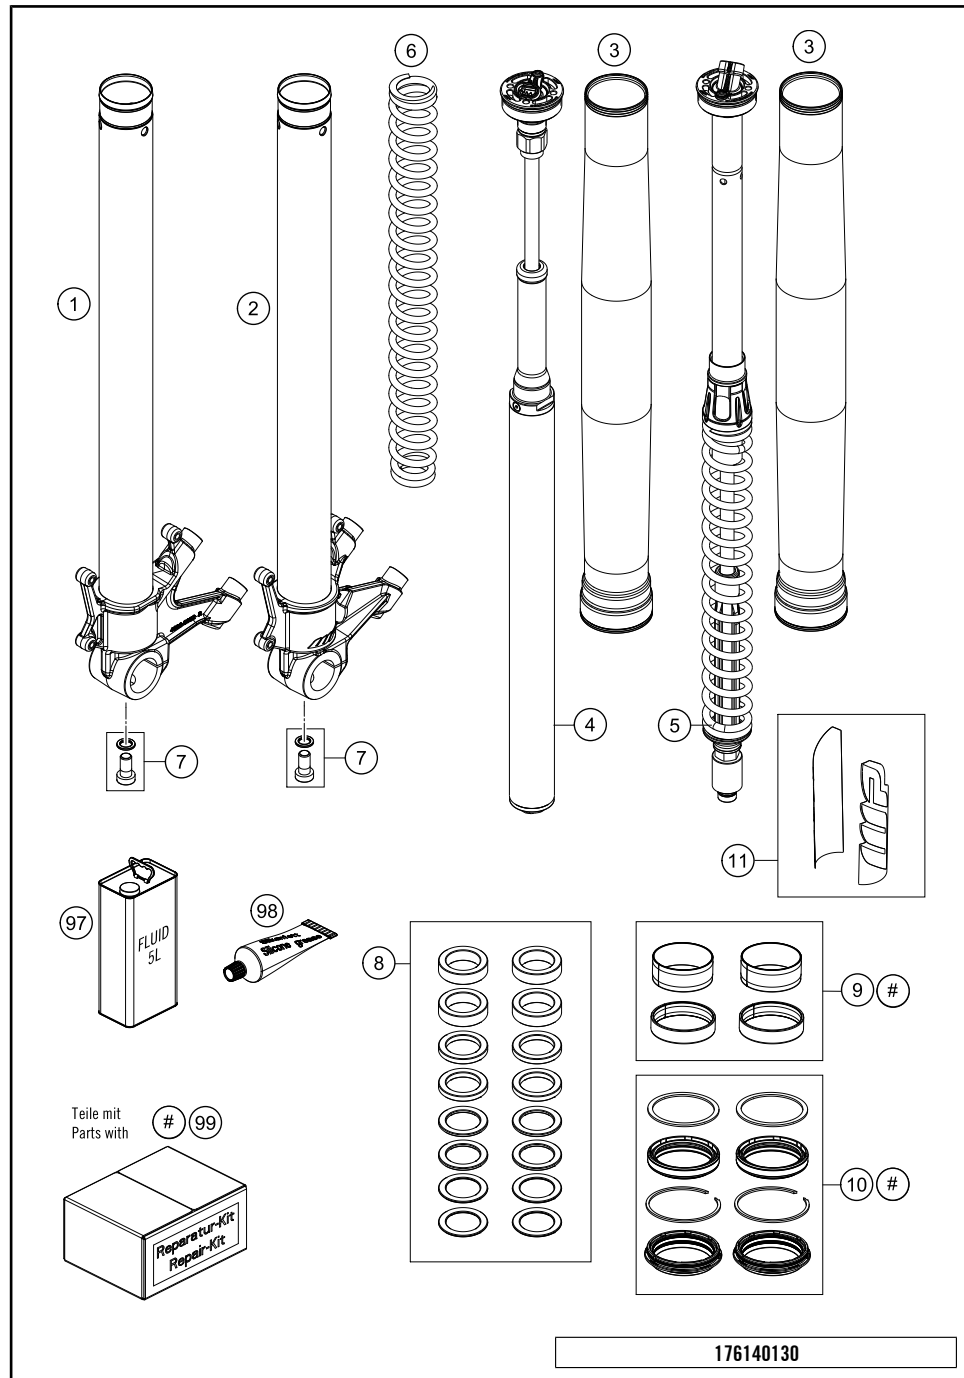

FRONT FORK DISASSEMBLED

1290 Super Duke GT, black 2020 EU 2020

POS	PARTNUMBER	PARTNAME	PIECE
1	48601082S2	AXLE CLAMP W. INNER TUBE R/S	1
2	48601081S2	AXLE CLAMP W. INNER TUBE L/S	1
3	48601099	Fork outer tube 49,13x550 dt54 db60	2
4	48SAF1Q23R	Cartridge cpl.	1
5	48SAF1Q23L	Cartridge cpl.	1
6	91410122	Mainspring (43,8) 200-325 fork	1
7	00501020S1	AH SCREW M10X20 SET	2
8	R14054	REP. KIT SPACER	1
9	R14047	Guide bushing set fork 48mm	1
10	R14040	GASKET KIT CPL.	1
11	52000147	Sticker set WP fork 175x45	1
97	48601166S1	FORK OIL SAE4 5L	1
98	T14034	Fuchs grease IPR (250g)	1
99	R14063	Fork repair kit 48mm offroad	1

176140130

18853

* NEW PART X ON DEMAND