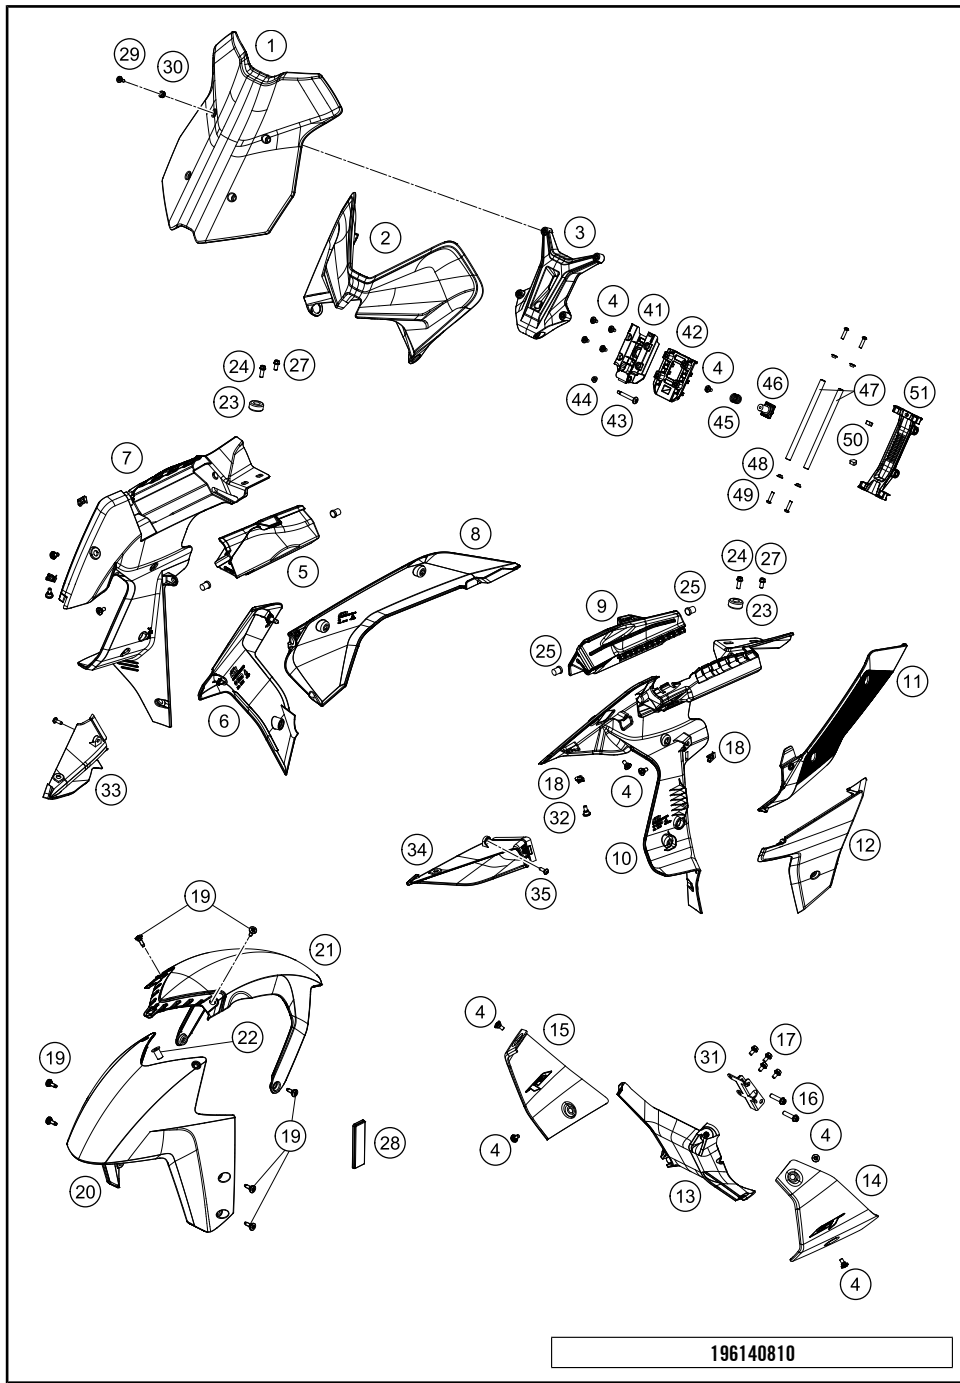

MASK, FENDERS

1290 Super Duke GT, black 2020 EU 2020

POS	PARTNUMBER	PARTNAME	PIECE
45	61508008062	Spring, windshield adjustment	1
46	61508008060	Locking mechanism, windshield adjust.	1
47	61508008022	Guide profile, windshield adjust.	2
48	61508008023	Bushing windshield fastening	4
49	0738050202	Lens head screw ISO 7380-M5X20A2	4
50	61508008032	Bump rubber	2
51	61508008020	Support, windshield adjustment	1

196140810

53685

* NEW PART

X ON DEMAND