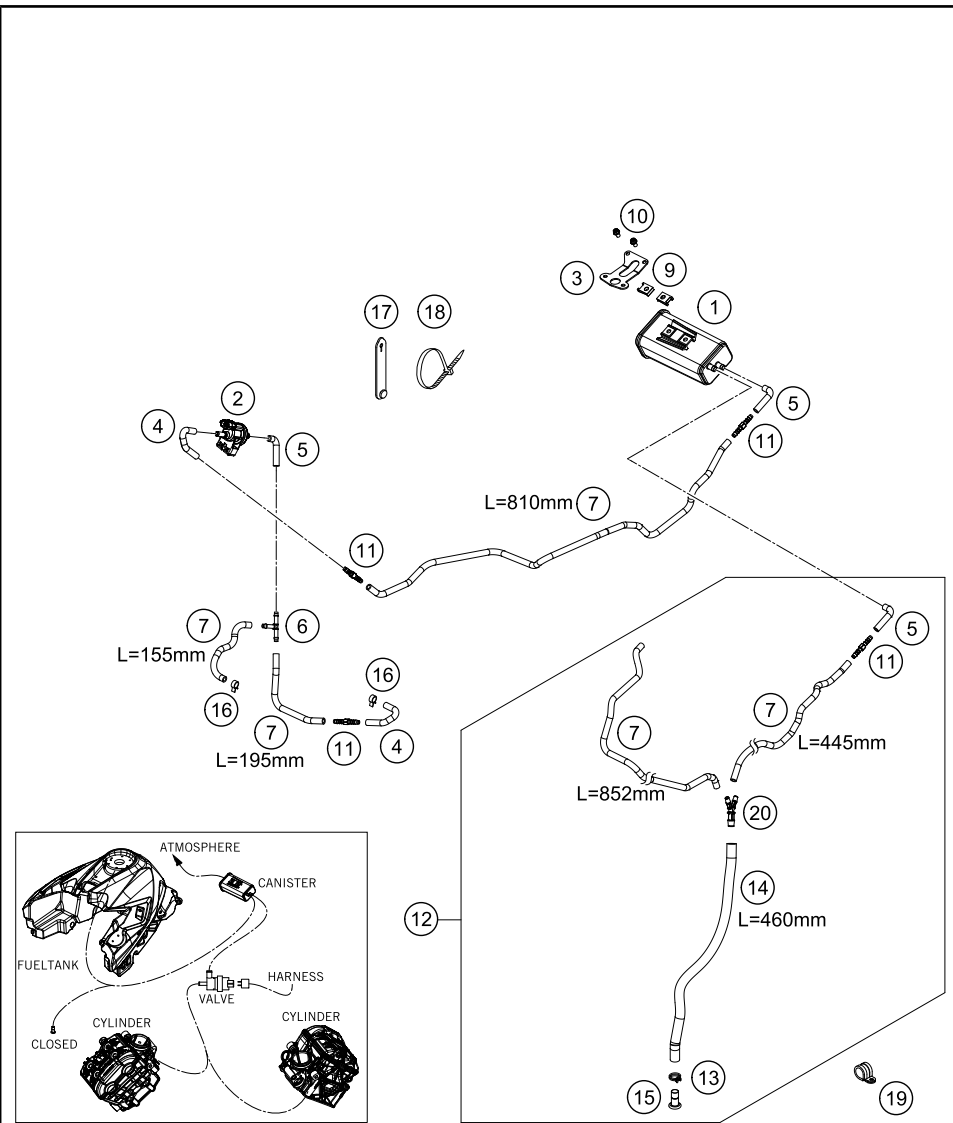

POS	PARTNUMBER	PARTNAME	PIECE
1	75015001200	CARBON CANISTER	1
2	76015015000	EVAP valve	1
3	61415002000	BRACKET FOR CARBON CANISTER	1
4	61415021000	HOSE PURGE VALVE	2
5	61315022000	PREFORMED HOSE 6X10 FPM	3
6	60015022000	T-CONNECTOR TS-6 03	1
7	78015019000	HOSE EPA D=6/10 L=2000MM	x
9	54603048100	clip nut M6	2
10	0025060126	HH collar screw M6x12 TX30	2
11	69015019010	HOSE CONNECTION STRAIGHT	4
12	61415025033	TANK VENT. TUBE - AKF	1
13	58431082100	YDNAC-CLAMP 10173 (16MM) '98	1
14	78015119000	HOSE EPA D=10/16 L=2000MM	x
15	61315026000	PLUG D=10	1
16	59007017000	CLAMP YDNAC 10096F (9,6MM)	2
17	60011093075	RUBBER CABLE TIE 75MM 03	x
17	60011093060	RUBBER CABLE TIE 60MM 03	x
18	44011076140	CABLE TIE 140/2,5MM BLACK	x
19	61315027000	CABLE CLAMP D=16	1
20	61315028100	Y-CONNECTOR YS 6-10-6	1

196141510

53692

* NEW PART

X ON DEMAND