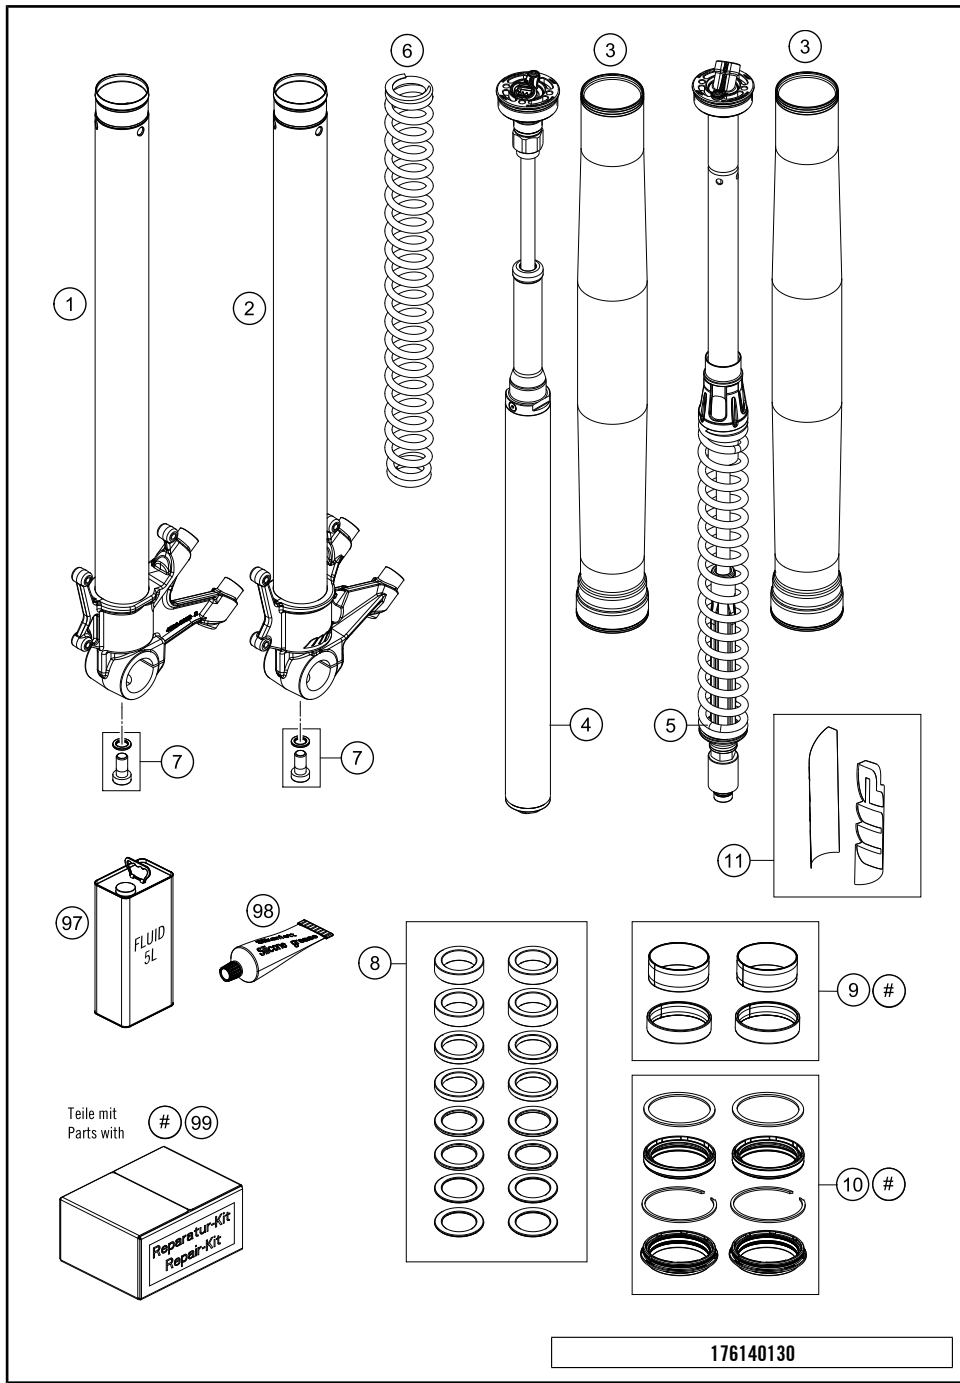

FRONT FORK DISASSEMBLED

1290 Super Duke GT, white 2020 EU 2020

POS	PARTNUMBER	PARTNAME	PIECE
1	48601082S2	AXLE CLAMP W. INNER TUBE R/S	1
2	48601081S2	AXLE CLAMP W. INNER TUBE L/S	1
3	48601099	Fork outer tube 49,13x550 dt54 db60	2
4	48SAF1Q23R	Cartridge cpl.	1
5	48SAF1Q23L	Cartridge cpl.	1
6	91410122	Mainspring (43,8) 200-325 fork	1
7	00501020S1	AH SCREW M10X20 SET	2
8	R14054	REP. KIT SPACER	1
9	R14047	Guide bushing set fork 48mm	1
10	R14040	GASKET KIT CPL.	1
11	52000147	Sticker set WP fork 175x45	1
97	48601166S1	FORK OIL SAE4 5L	1
98	T14034	Fuchs grease IPR (250g)	1
99	R14063	Fork repair kit 48mm offroad	1

* NEW PART

X ON DEMAND