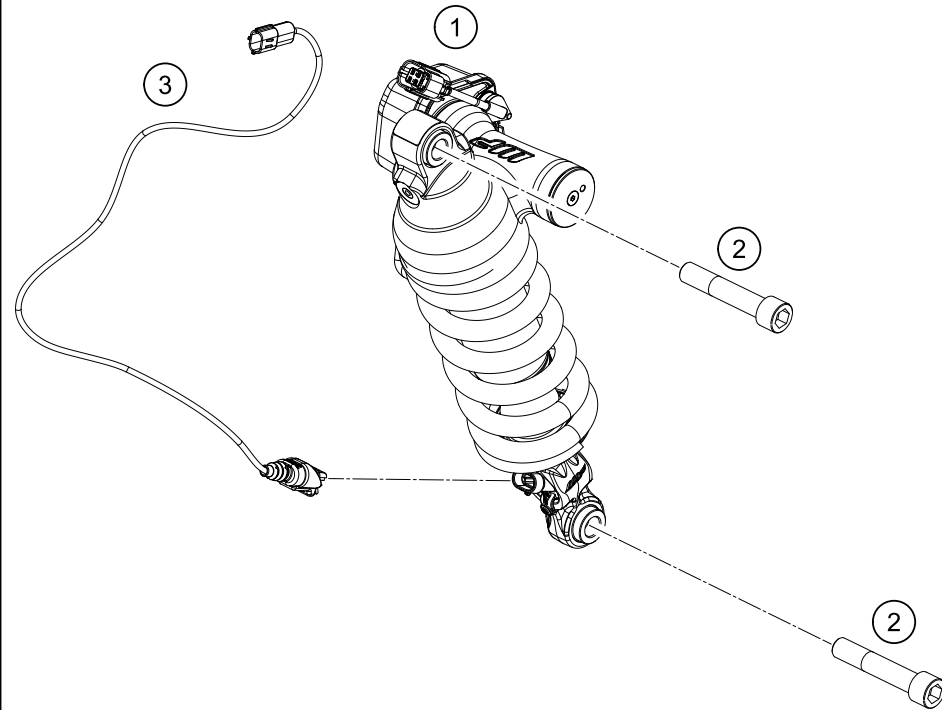

SHOCK ABSORBER

1290 Super Duke GT, white 2020 EU 2020

POS	PARTNUMBER	PARTNAME	PIECE
1	01181Q2301	Monoshock Safe SD GT 2017 WP	1
2	60004017000	SCREW M14X1,5 L=73MM 03	2
3	61411015000	HARNES MONOSHOCK SAFE	1

166140410

18856

* NEW PART

X ON DEMAND