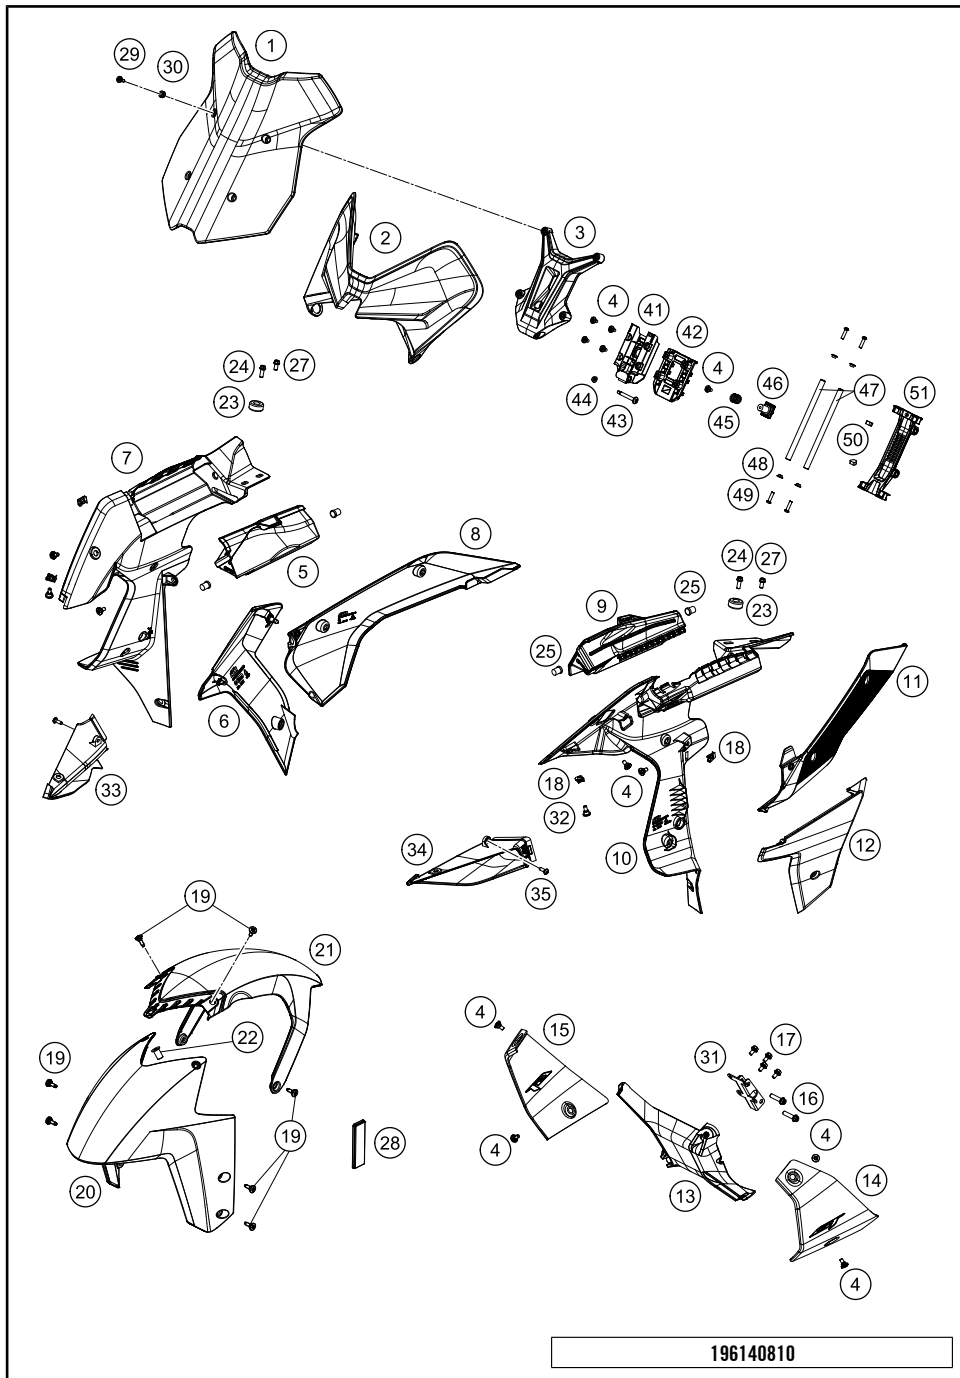

196140810

53685

* NEW PART

X ON DEMAND

MASK, FENDERS

1290 Super Duke GT, white 2020 EU 2020

POS	PARTNUMBER	PARTNAME	PIECE
45	61508008062	Spring, windshield adjustment	1
46	61508008060	Locking mechanism, windshield adjust.	1
47	61508008022	Guide profile, windshield adjust.	2
48	61508008023	Bushing windshield fastening	4
49	0738050202	Lens head screw ISO 7380-M5X20A2	4
50	61508008032	Bump rubber	2
51	61508008020	Support, windshield adjustment	1