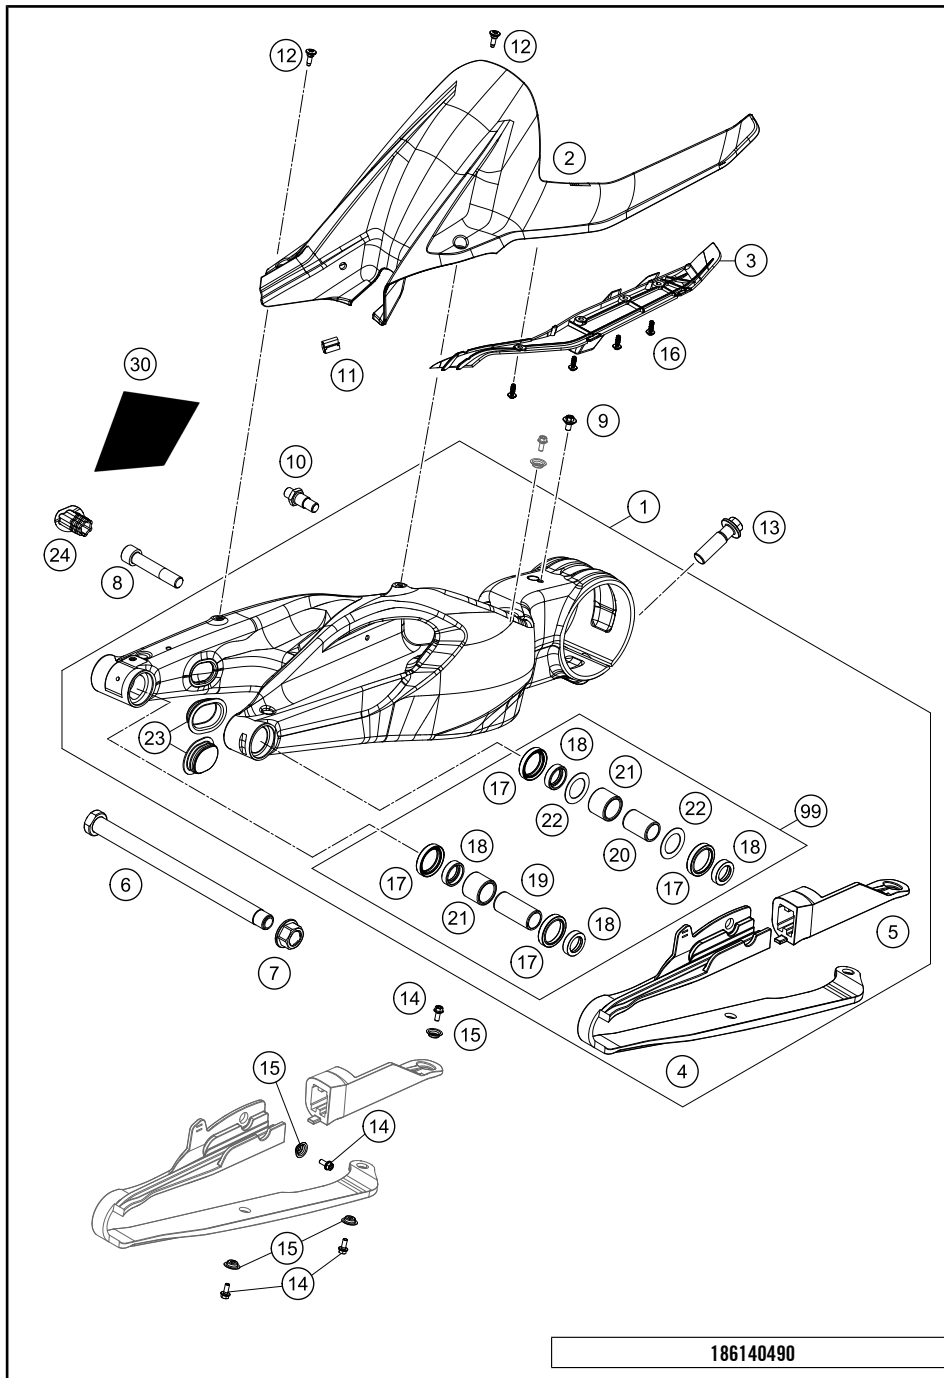

166140430

18857

* NEW PART

X ON DEMAND

SWING ARM

1290 Super Duke GT, white 2020 EU 2020

POS	PARTNUMBER	PARTNAME	PIECE
1	6140403014433A	Swingarm compl. SD-GT	1
2	61304050100	REARFENDER	1
3	61304051000	BRACKET SPLASH PROTECTOR	1
4	61304060000	CHAIN SLIDING GUARD FRONT	1
5	61304070000	CHAIN SLIDING GUARD REAR	1
6	69004037344	Swingarm pivot	1
7	60004038200	COLLAR NUT M19X1,5 SW=27MM	1
8	60004017000	SCREW M14X1,5 L=73MM 03	1
9	83008000012	special screw M6x12x3	1
10	76004142000	BOLT BRAKE SADDLE BRACKET	1
11	61304042000	CABLE SUPPORT	1
12	69008021060	special screw M5x17	2
13	61310021000	HH COLLAR SCREW M16X1,5X55	1
14	0025050126	HH collar screw M5x12 TX30	4
15	46104066050	BUSH FOR CHAINSLIDER GUARD 02	4
16	0081050141	EJOT PT screw K50x14	4
17	0760304073	SHAFT SEAL RING 30X40X7	4
18	60004034000	BUCKET F. SHAFT SEAL RING 03	4
19	69004032000	INNER RING JR 20X25X56,5	1
20	60004032000	INNER RING JR20X25X38,5 03	1
21	60004031000	NEEDLE BUSH HK2526B 03	2
22	60004033000	STOP DISK 03	2
23	61304041100	CLOSING COVER SWINGARM	2
24	61604041040	Plug	1
30	61604030010	Swing protective foil sw.	1
99	69004230010	swingarm rep. kit	1