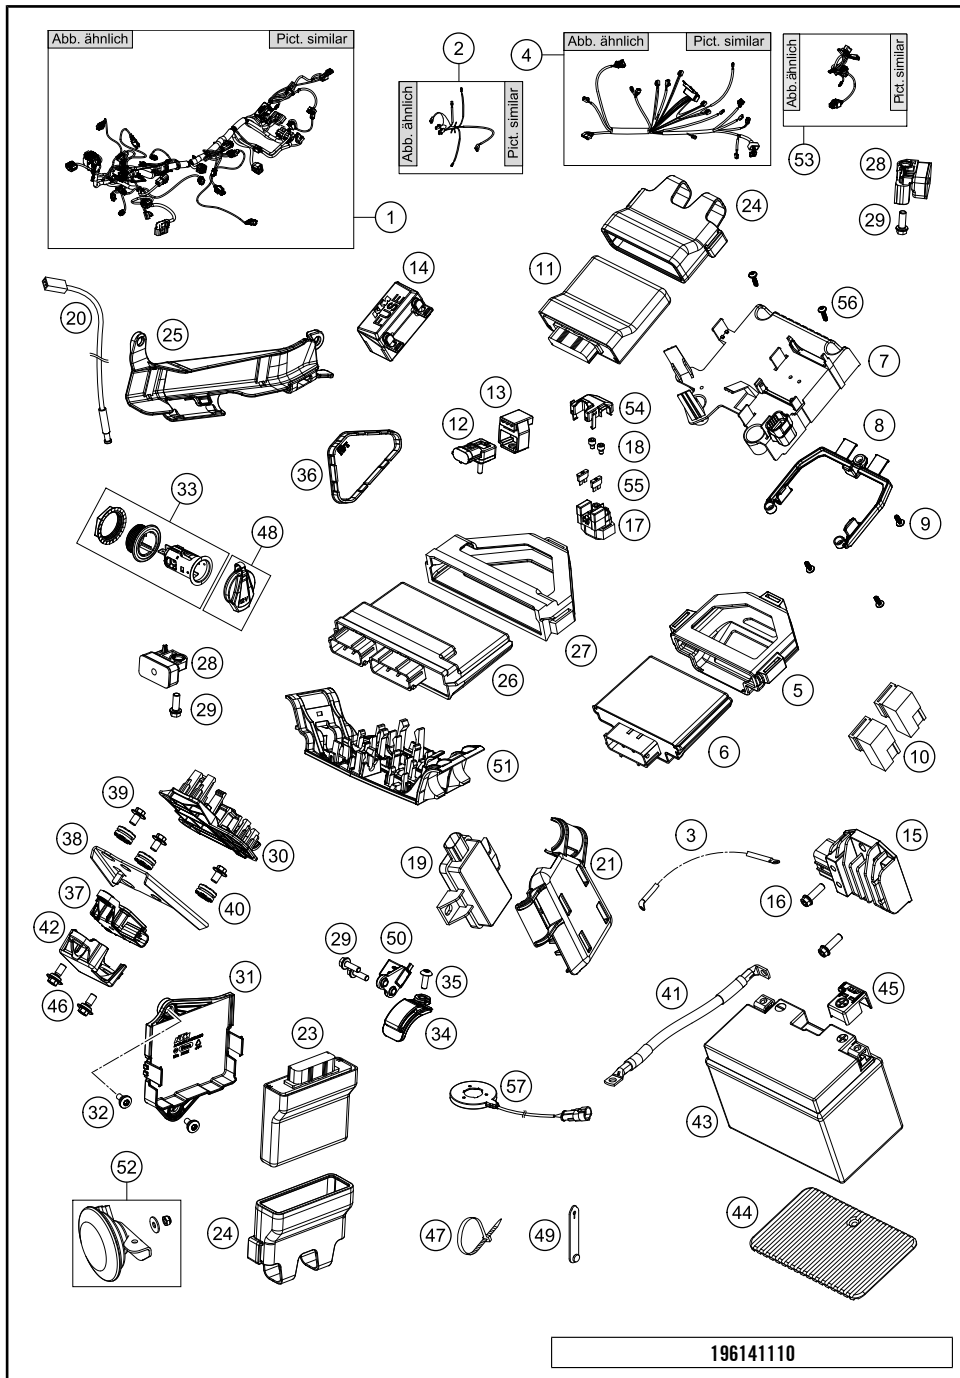

POS	PARTNUMBER	PARTNAME	PIECE
40	62142041000	DAMP. COMPONENT ABS MODUL	3
41	61411098000	GROUND CABLE BATT.-FRAME 16MM	1
42	61342090050	COVER SENSOR BOX	1
43	60011053000	BATTERY 12V/11AH 03	1
44	61311053050	RUBBER PLATE FOR BATTERY	1
45	62111059060	COVER POSITIVE POLE	1
46	83008000015	SPECIAL SCREW M6X15X3	2
47	44011076140	CABLE TIE 140/2,5MM BLACK	x
47	44011076200	CABLE TIE 200/3,6MM BLACK	x
47	44011076305	CABLE TIE 300/4,8MM BLACK	x
48	60311042050	Lid 12V-socket	1
49	60011093075	RUBBER CABLE TIE 75MM 03	x
50	60416062000	WHEEL TRAVEL SENSOR	1
51	61411049000	CONNECTOR BOARD REAR	1
52	61611060033	Direct current horn complete	1
53	61511078000	Front wiring harness	1
54	64111058010	Cover cap starter relay	1
55	58011109130	FUSE 30 A	2
56	0081050181	SCREW FOR PLASTIC K50X18 T20	4
57	69011168000	Antenna keyless	1

196141110

53688

* NEW PART X ON DEMAND