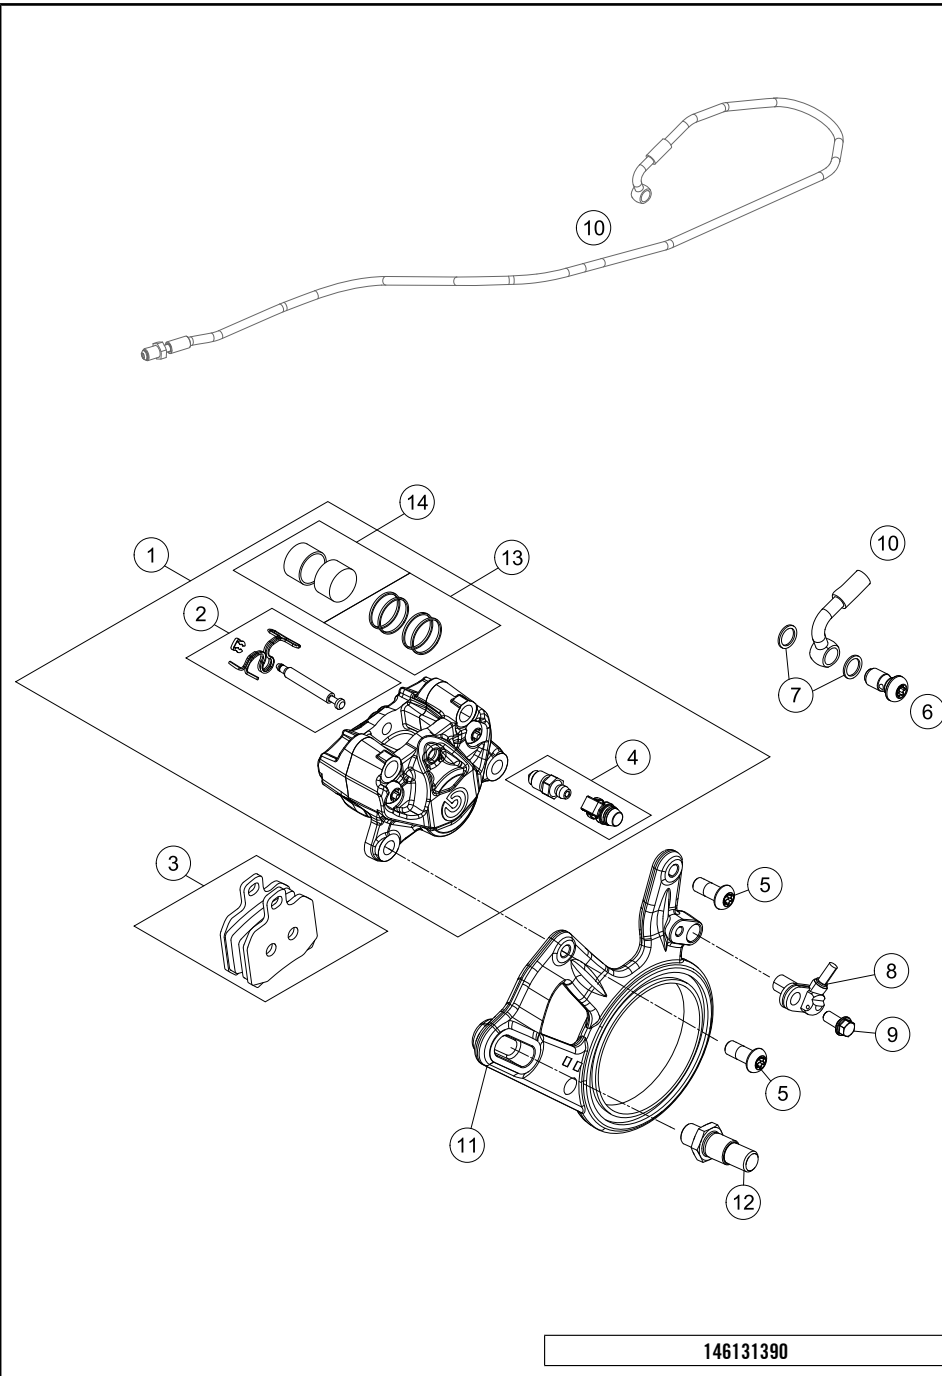

REAR BRAKE CALIPER

1290 Super Duke GT, white 2020 EU 2020

POS	PARTNUMBER	PARTNAME	PIECE
1	6131308000158	BRAKE CALIPER REAR W/O PADS BL	1
2	69013082000	BOLT KIT 08	1
3	61313090100	BRAKE PADS REAR TT2172HH	1
4	69013020000	BLEEDER SCREW WITH CAP	1
5	69013076000	brake caliper screw M8x20	2
6	62113020100	banjo bolt M10x1x19.5	1
7	0603100141	sealing ring DIN 7603 10x14x1	2
8	76042025000	ABS-SENSOR	1
9	59009062013	SPECIAL SCREW M6X13 WS=8 10.9	1
10	61342004020	BRAKE HOSE CON. PIECE / R. CYL	1
11	6131307500033S	BRAKE CALIPER ADAPTER BLACK	1
12	76004142000	BOLT BRAKE SADDLE BRACKET	1
13	69013081000	REPAIR KIT SEAL RING	1
14	61313083000	REPAIR KIT PISTON	1

146131390

14626

* NEW PART

X ON DEMAND