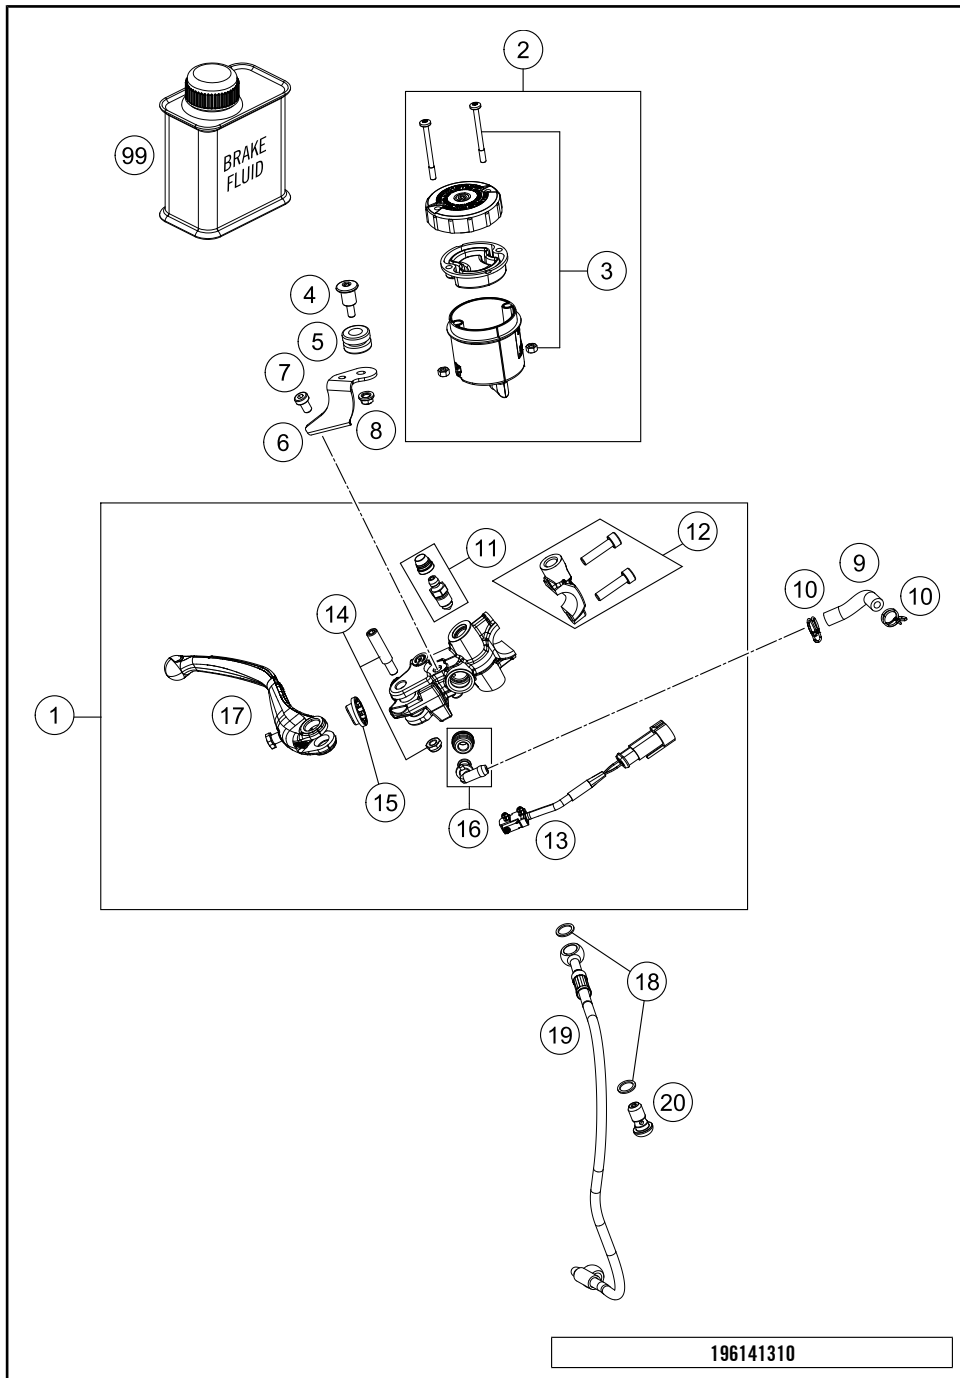

FRONT BRAKE CONTROL

1290 Super Duke GT, white 2020 EU 2020

POS	PARTNUMBER	PARTNAME	PIECE
1	6131310100030	Front master cylinder PR16/19	1
2	61313029000	BRAKE FLUID RESERV. BLACK CPL.	1
3	61013009203	SCREW + NUT F. RESERVOIR	1
4	61013013050	SCREW RET.PANEL-RESERVOIR	1
5	61013013000	RUBBER BUSH 05	1
6	61513028000	Retaining brkt., front brake fluid cont.	1
7	61013021000	SCREW RET.PANEL-BRAKE CYLINDER	1
8	61013009004	NUT FOR RESERVOIR	1
9	69013069001	HOSE FOR RESERVOIR 6X1,5	1
10	58007017000	YDNAC CLAMP 10101 (10,4MM)	2
11	60013020000	BLEEDER SCREW WITH CAP	1
12	76013005100	CLAMP CPL. 16	1
13	61311050000	BRAKE LIGHT SWITCH FRONT	1
14	61013006000	LEVER SCREW CPL. 05	1
15	61013008000	RUBBER CUP 05	1
16	54513155000	ANGLE PIECE	1
17	6101300200030	HAND BRAKE LEVER LOOSE BLACK	1
18	0603100141	sealing ring DIN 7603 10x14x1	2
19	61442001000	BRAKE HOSE HANDBREAK CYLINDER,	1
20	62113020100	banjo bolt M10x1x19.5	1
99	00062030000	BRAKE FLUID DOT5.1 0,25L	1

196141310

53689

* NEW PART X ON DEMAND