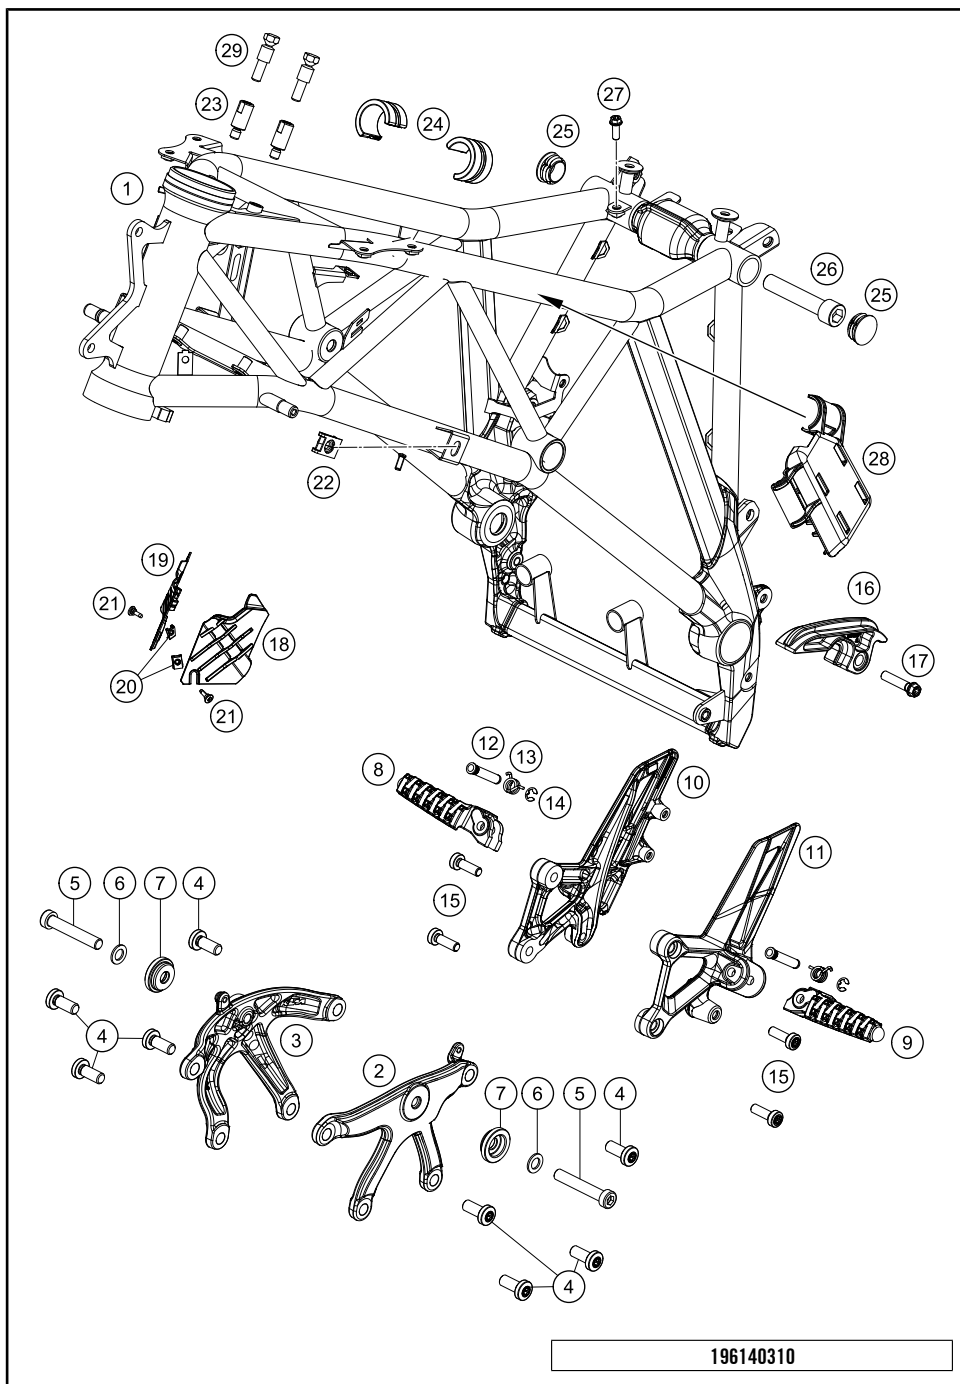

196140210

53679

* NEW PART

X ON DEMAND

FRAME

1290 Super Duke GT, white 2020 EU 2020

POS	PARTNUMBER	PARTNAME	PIECE
1	61503001000EB	Frame 615SA	1
2	6030300500033S	ENGINE SUPPORTL/S BLACK	1
3	6030300600033S	ENGINE SUPPORT R/S BLACK	1
4	0035100249	SHCS M10x24 TX45	8
5	0035100609S	AH-COLLAR SCREW M10X60 ISA45	2
6	0433100003	WASHER 18x10,5x1,6	2
7	60303010000	BUSHING MOTOR MOUNTING	2
8	6900314100033S	FOOTREST FRONT R/S 13	1
9	6900314000033S	FOOTREST FRONT L/S 13	1
10	6130303910033S	FOOTREST SUPPORT FRONT R/S BL.	1
11	6130313800033S	FOOTREST PLATE FR. L/S	1
12	60003044100	footrest bolt, rear	2
13	61003042000	SPRING FOOTREST FRONT 05	2
14	0799060003	retaining washer DIN 6799 - 6	2
15	0035080256	AH-COLLAR SCREW M8X25 ISA45	4
16	61304076000	CHAIN SLIDING BLOCK-FRAME	1
17	0025080356	HH collar screw M8x35 TX40	1
18	61503085000	Frame cover left	1
19	61403086000	FRAME COVER RIGHT	1
20	69008021080	clip nut M5	2
21	69008021060	special screw M5x17	2
22	54603048000	RANGE CHANGE METAL NUT M8	1
23	61503001013	Connecting piece keyless ignition lock	2
24	61007014000	SPACER FUEL TANK 05	2
25	61003088000	PLUG SFL28 05	2
26	60004017000	SCREW M14X1,5 L=73MM 03	1
27	0025060126	HH collar screw M6x12 TX30	1
28	61412032040	TPMS holder	1
29	61611064000	Tamper-proof screw	2