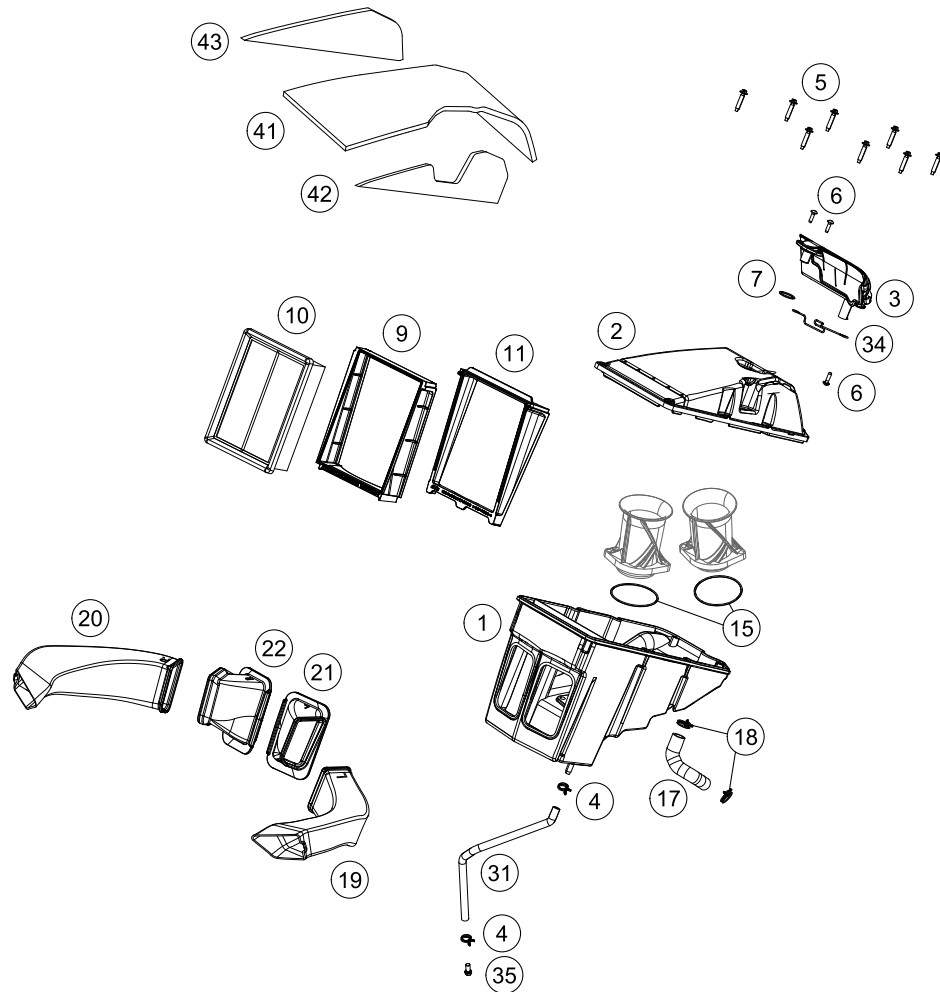

166140510

53682

* NEW PART

X ON DEMAND

POS	PARTNUMBER	PARTNAME	PIECE
1	60306001200	AIR FILTER HOUSING LOWER PART	1
2	60306002000	AIR FILTER BOX COVER	1
3	60330088100	OIL SEPARATOR	1
4	58031005000	CLAMP YDNAC 10128 12MM	2
5	0017060305	SPECIAL SCREW K60X30 WS=6	8
6	0081050161	EJOT PT SCREW K50X16 1451	2
7	0770021020	O-RING 21,00X2,00 NBR70	1
9	60406016000	FILTERCLAMPING FRAME	x
10	60306015100	AIR FILTER	1
11	60406017000	FILTERCLAMPING LINER	1
15	0770066025	O-RING 66X2,5 FKM	2
17	60330088030	OIL SEPARATOR FOAM HOSE	1
18	58431082100	YDNAC-CLAMP 10173 (16MM) '98	2
19	61506041000	Intake duct, left	1
20	61506040000	Intake duct, right	1
21	61406040050	GASKET INTAKE CHANNEL	1
22	61406041050	GASKET INTAKE CHANNEL	1
31	60015019001	HOSE NBR 7X11 PER METER	1
34	61311099000	MOUNTING BRACKET PLUG	1
35	0025080126	HH collar screw M8x12 TX40	1
41	61306095010	INSULATION MAT MIDDLE	1
42	61306095020	INSULATION MAT L/S	1
43	61306095030	INSULATION MAT R/S	1