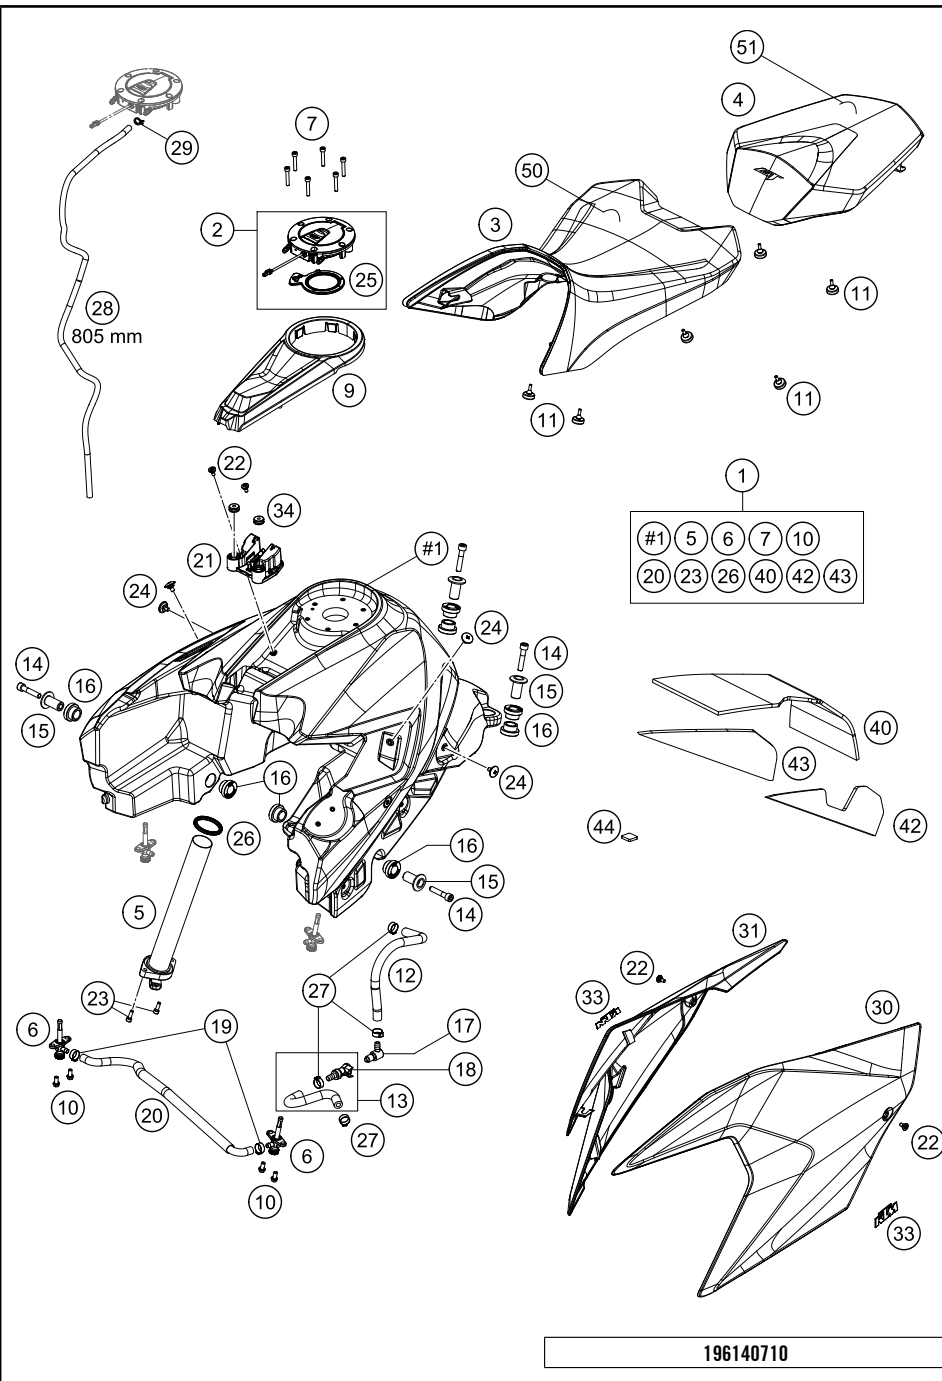

POS	PARTNUMBER	PARTNAME	PIECE
1	61507013044CB	Fuel tank SD-GT Pitch Black EU 19	1
2	61507008000	Fuel tank cap KTM RACE ON	1
3	61507040000	Driver seat complete	1
4	61507047000	Passenger seat	1
5	61407080000	FUEL LEVEL SENSOR	1
6	58507003200	FUEL COCK CPL.	2
7	0912050253	AH SCREW DIN0912-M 5X25	6
9	61507058000	Tank cover	1
10	0025060126	HH collar screw M6x12 TX30	4
11	60006001021	DISTANCE RUBBER AIRBOX 03	6
12	61407016050	FUEL HOSE DKK	1
13	62607016044	FUEL HOSE CPL.	1
14	0912080403	SHCS DIN 912 M8x40	4
15	61007060000	collar bushing, bearing, outside	4
16	61007065000	collar bushing, front tank holder	8
17	7720701000030	PLUG CPC	1
18	5850701050030	CLUTCH CPC BLACK 05	1
19	58031005000	CLAMP YDNAC 10128 12MM	2
20	61407018000	TANK COMPENSATION TUBE	1
21	61507058050	RRS antenna support	1
22	69008021160	special screw M5x12	2
23	0912050163	AH SCREW DIN0912-M 5X16	2
24	58407011100	SCREW FOR SEAT M6X11,5/8	4
25	60307008190	GASKET TANK CAP	1
26	60307080090	GASKET FUEL LEVEL SENSOR	1
27	00050157706	VARIABLE ONE-EAR CLAMP 15,7MM	5
28	60007126001	HOSE 5,4X9,4 NBR, METER	1
29	58007117000	YDNAC-CLAMP 10107 10MM	1
30	61508050000ABA	Fuel tank spoiler left with decal	1
31	61508051000ABA	Fuel tank spoiler right with decal	1
33	61608098000	Decal 3D "KTM" 17	2
34	76008052050	RUBBER SLEEVE 5X7.6X13MM	2
40	61306095010	INSULATION MAT MIDDLE	1
42	61306095020	INSULATION MAT L/S	1
43	61306095030	INSULATION MAT R/S	1
44	61408015030	METAMOLL F. TAIL LIGHT COVER	2

196140710

53684

* NEW PART

X ON DEMAND