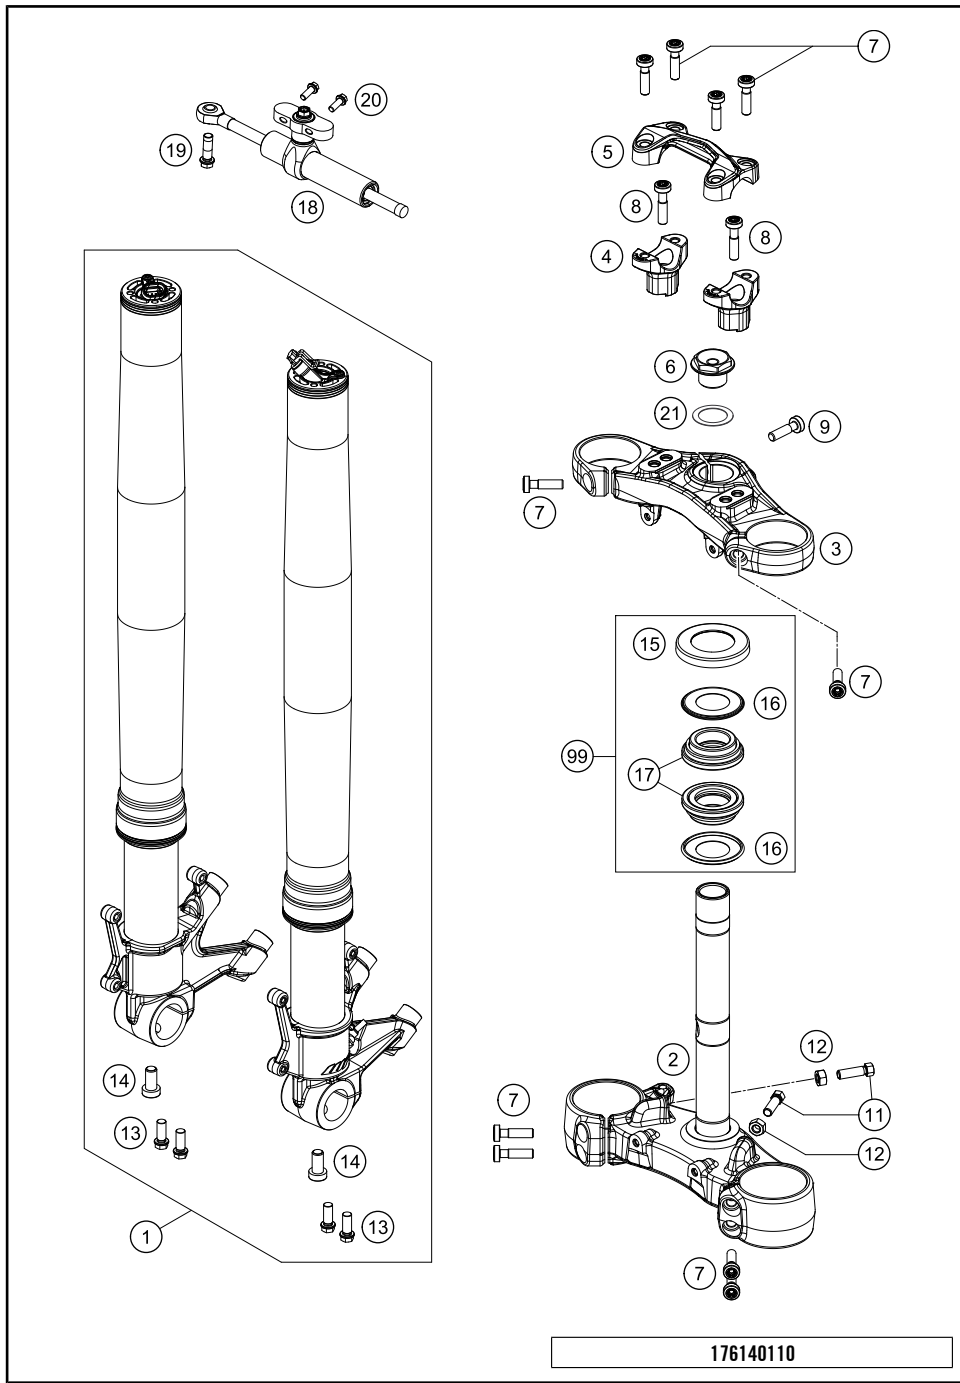

FRONT FORK, TRIPLE CLAMP

1290 Super Duke GT, white 2020 EU 2020

POS	PARTNUMBER	PARTNAME	PIECE
1	14181Q2301	Fork Safe SD GT 1290 2017	1
2	6140103202933S	BOTTOM TRIPLE CLAMP CPL.	1
3	6140103402933S	UPPER TRIPLE CLAMP	1
4	6140103904233S	HANDLE BAR SUPPORT	2
5	6130103800033S	HANDLEBAR CLAMP	1
6	6900103600001	STEERING HEAD SCREW 09	1
7	0035080306	SHCS M8x30 TX45	10
8	0032100356S	AH-COLLAR SCREW M10X35 ISA45	2
9	0035080306S	AH-COLLAR SCREW M8X30 ISA45	1
11	59001037000	SPECIAL SCREW M8X26 WS=10	2
12	0934080003	HEXAGON NUT DIN0934-M 8	2
13	0025080206	HH collar screw M8x20	4
14	00501020S1	AH SCREW M10X20 SET	2
15	69001086100	PROT. RING STEER. HEAD BEARING	1
16	69001084100	Steering head gasket	2
17	69001081000	STEERINGHEAD BEARING CPL.	2
18	16181N52ES	STEERING DAMPER CPL. STROKE 75	1
19	0025080256S	HH COLLAR SCREW M8X25 TX40	1
20	0025060206S	HH collar screw M6x20 TX30	2
21	0988253505	thrust wash DIN0988-25x35x0,5	1
99	69001081044	STEERING HEAD REP. KIT RC8	1