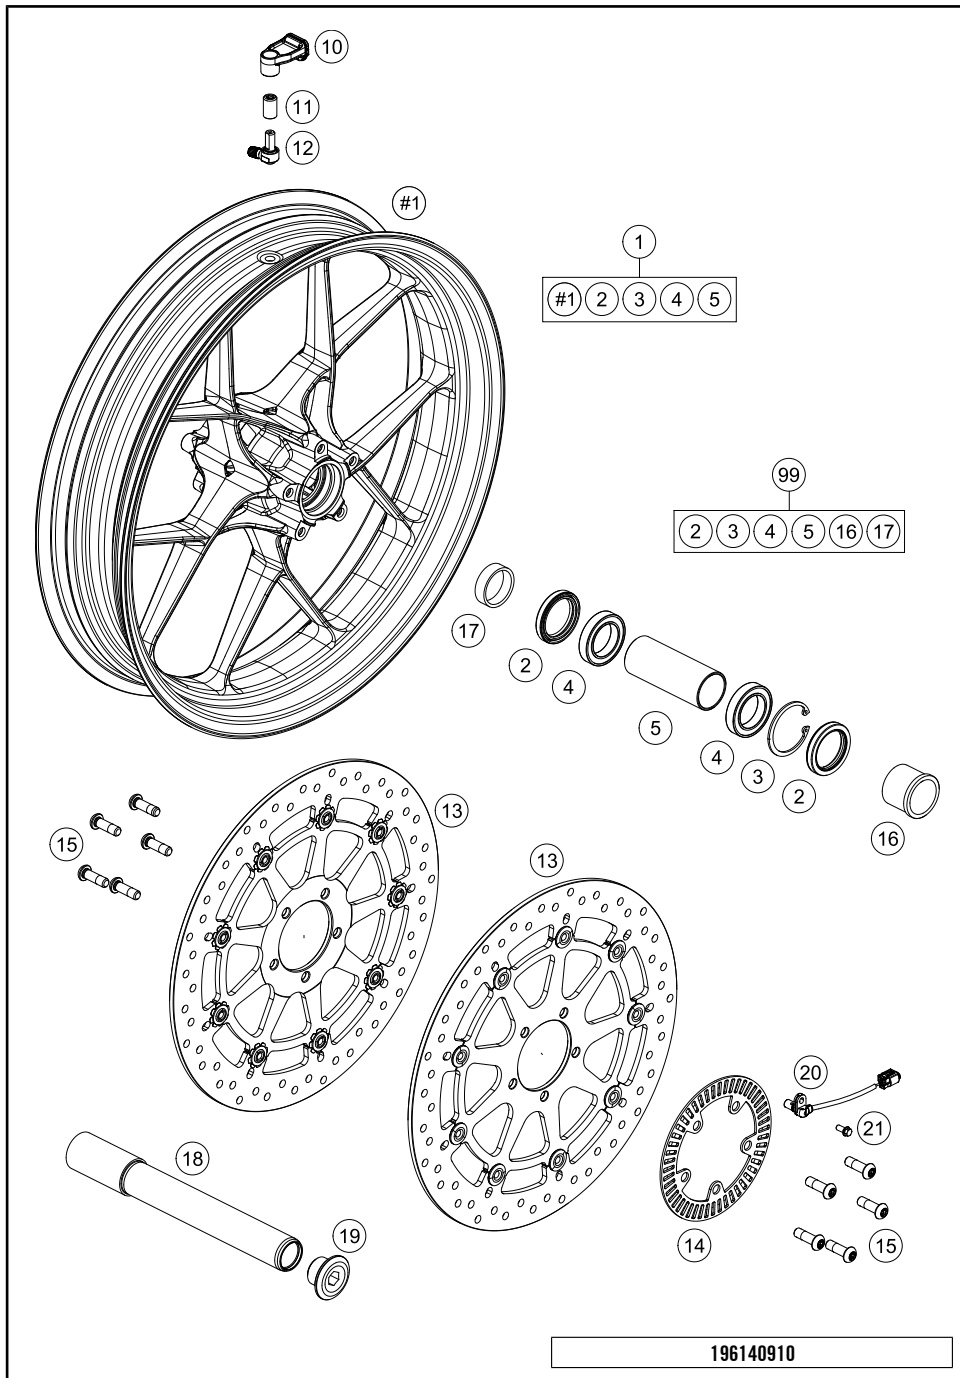

166140820

53686

* NEW PART

X ON DEMAND

FRONT WHEEL

1290 Super Duke GT, white 2020 EU 2020

POS	PARTNUMBER	PARTNAME	PIECE
1	61609001133EB	Front wheel cpl. 3,5x17" orange 19	1
2	0760354771	SHAFT SEAL RING 35X47X7 TC	2
3	0472047175	CIRCLIP DIN0472-47X1,75	1
4	0625069068	GR.BALL BEAR.6906 DDU2CG23S6NM	2
5	61009011000	BEARING SPACER TUBE FRONT 05	1
10	61412033000	TIRE PRESSURE SENSOR SMALL	1
11	61412033050	NUT F. TYRE-PRESSURE SENSOR SM	1
12	61412033060	VALVE 8,5MM 90° F. TPMS SMALL	1
13	6130906000033	BRAKE DISK D=320/5	2
14	76042020000	Sensor wheel front	1
15	76009062000	SPECIAL SCREW M8X25 SS TX40	10
16	61009012000	SPACER BUSH. FR. WHEEL L/S 05	1
17	60009013000	SPACER BUSH. FR. WHEEL R/S 03	1
18	61009081000	WHEEL SPINDEL FRONT 05	1
19	61009082000	AH SCREW M25X1,5 WS=12 05	1
20	76042125000	ABS-SENSOR	1
21	59009062013	SPECIAL SCREW M6X13 WS=8 10.9	1
99	61009015000	FRONT WHEEL REP. KIT	x