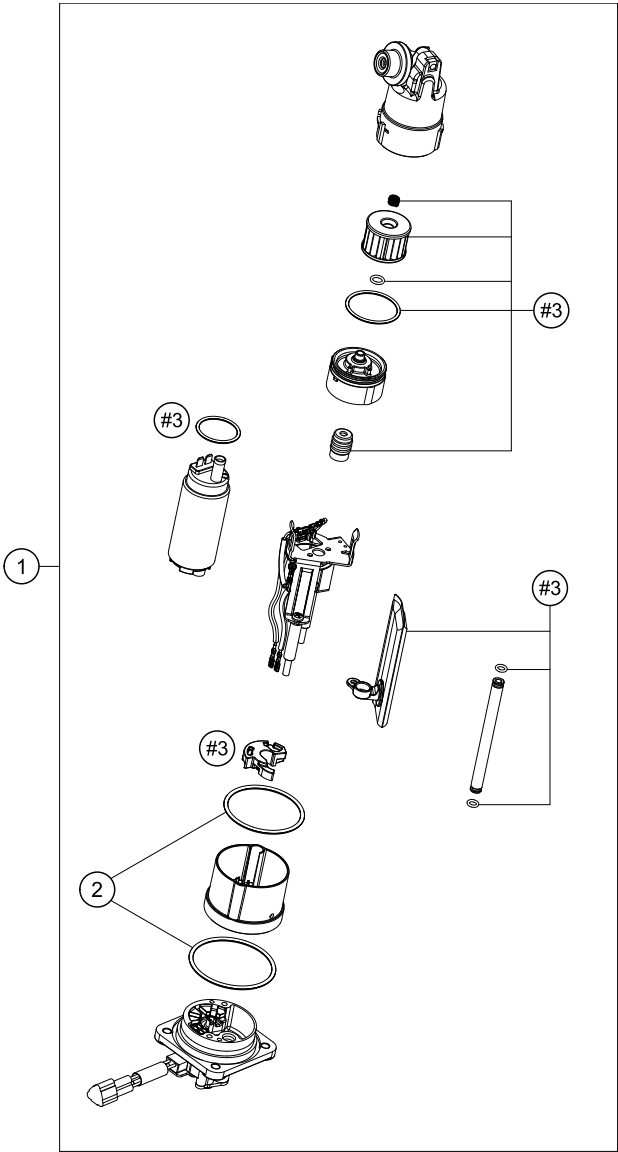

FUEL PUMP

1290 Super Duke GT, white 2020 EU 2020

Filter-Set
Teile mit #3
Parts with #3

3

4

166140730

POS	PARTNUMBER	PARTNAME	PIECE
1	60307088000	FUEL PUMP	1
2	61007089000	O-RING SET FOR FUEL PUMP 05	1
3	61007090100	FILTER-SET FUEL PUMP	1
4	0025060166	HH collar screw M6x16 TX30	4

17313

* NEW PART

X ON DEMAND