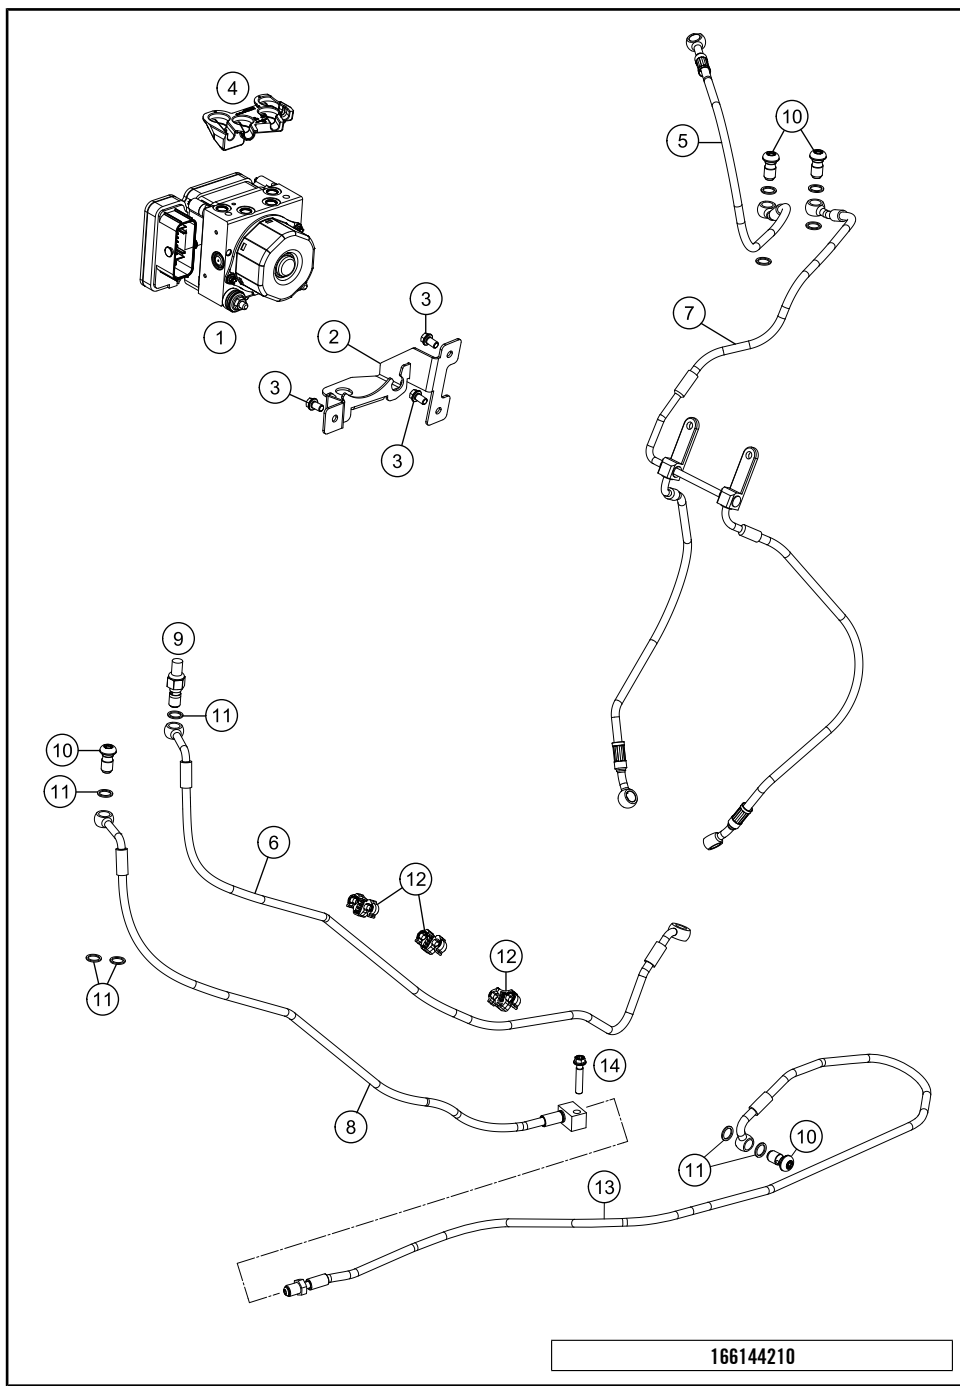

POS	PARTNUMBER	PARTNAME	PIECE
1	61542031044	ABS modulator filled	1
2	61442040000	SUPPORT ABS-MODULE	1
3	0025060106	HH collar screw M6x10 TX30	3
4	61442050000	BRAKE PIPE LOCKING	1
5	61442001000	BRAKE HOSE HANDBREAK CYLINDER,	1
6	61442002000	BRAKE HOSE FOOTBRAKECYLINDER	1
7	61442003000	BRAKE HOSE CALIPERS FRONT	1
8	61442004010	BRAKE HOSE	1
9	60311051000	BRAKE LIGHT SWITCH REAR	1
10	62113020100	banjo bolt M10x1x19.5	4
11	0603100141	sealing ring DIN 7603 10x14x1	7
12	61342046000	SUPPORT ABS-PIPE D7,5	4
13	61342004020	BRAKE HOSE CON. PIECE / R. CYL	1
14	0025060306S	HH collar screw M6x30 TX30	1

166144210

53693

* NEW PART X ON DEMAND