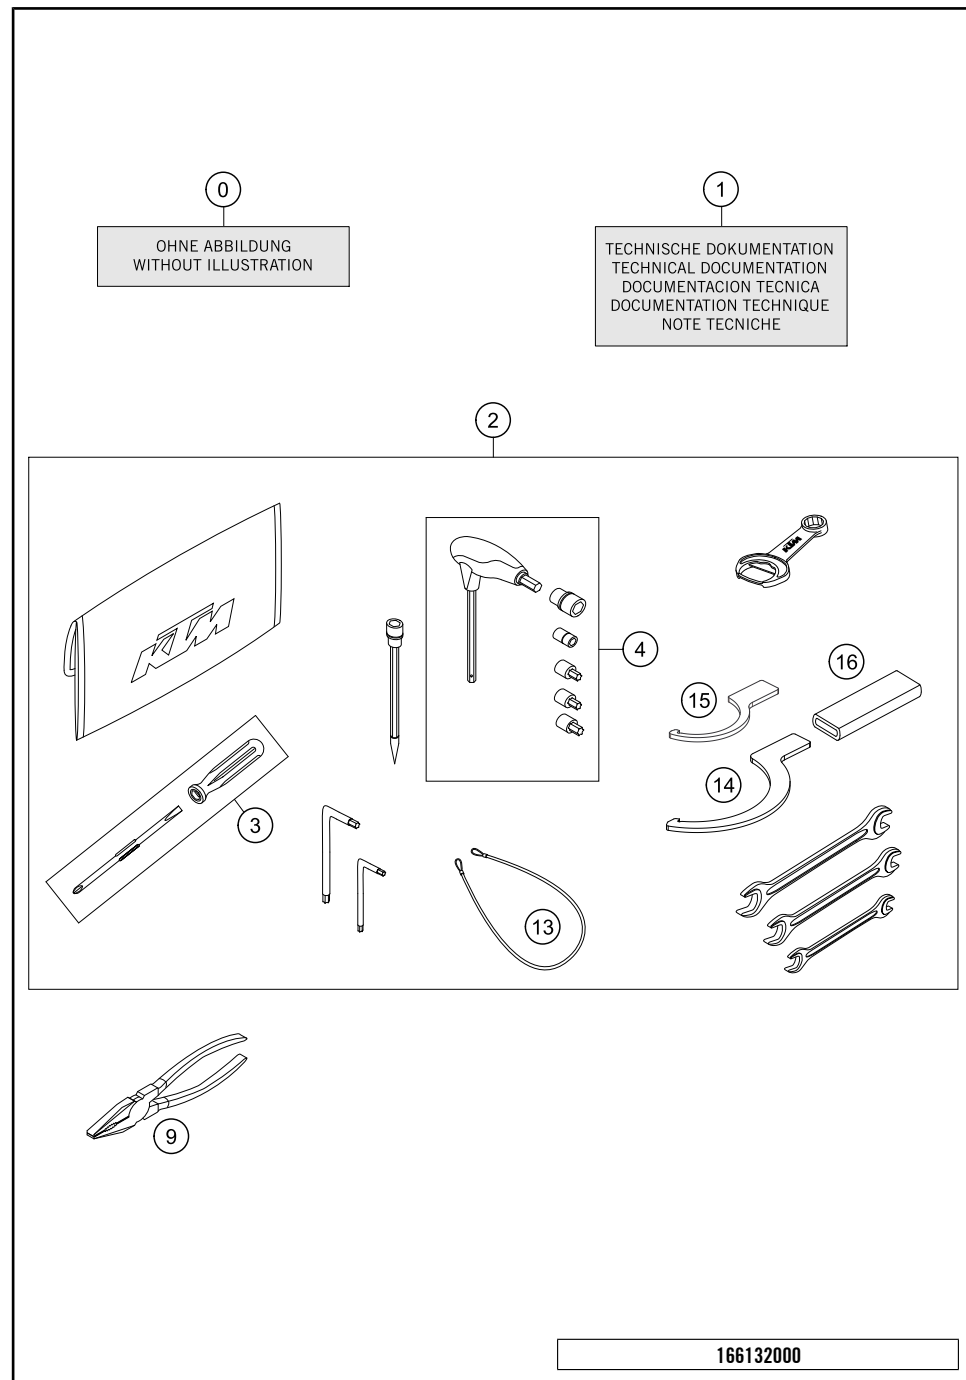

SEPERATE ENCLOSURE

1290 Super Duke GT, white 2020 EU 2020

POS	PARTNUMBER	PARTNAME	PIECE
3	53012024100	SCREW DRIVER L=105MM	1
4	60029070300	T-WRENCH WS=6/8/10/TX45/SK4X1	1
9	53012028200	GRIP ORANGE B&F	1
13	60012015000	HELMET LOCK 04	1
14	61329085000	HOOK WRENCH ECCENTRIC REAR WH.	1
15	61329083000	HOOK WRENCH MONOSHOCK	1
16	60012060000	GRIP FOR RING WRENCH	1

166132000

53678

* NEW PART X ON DEMAND