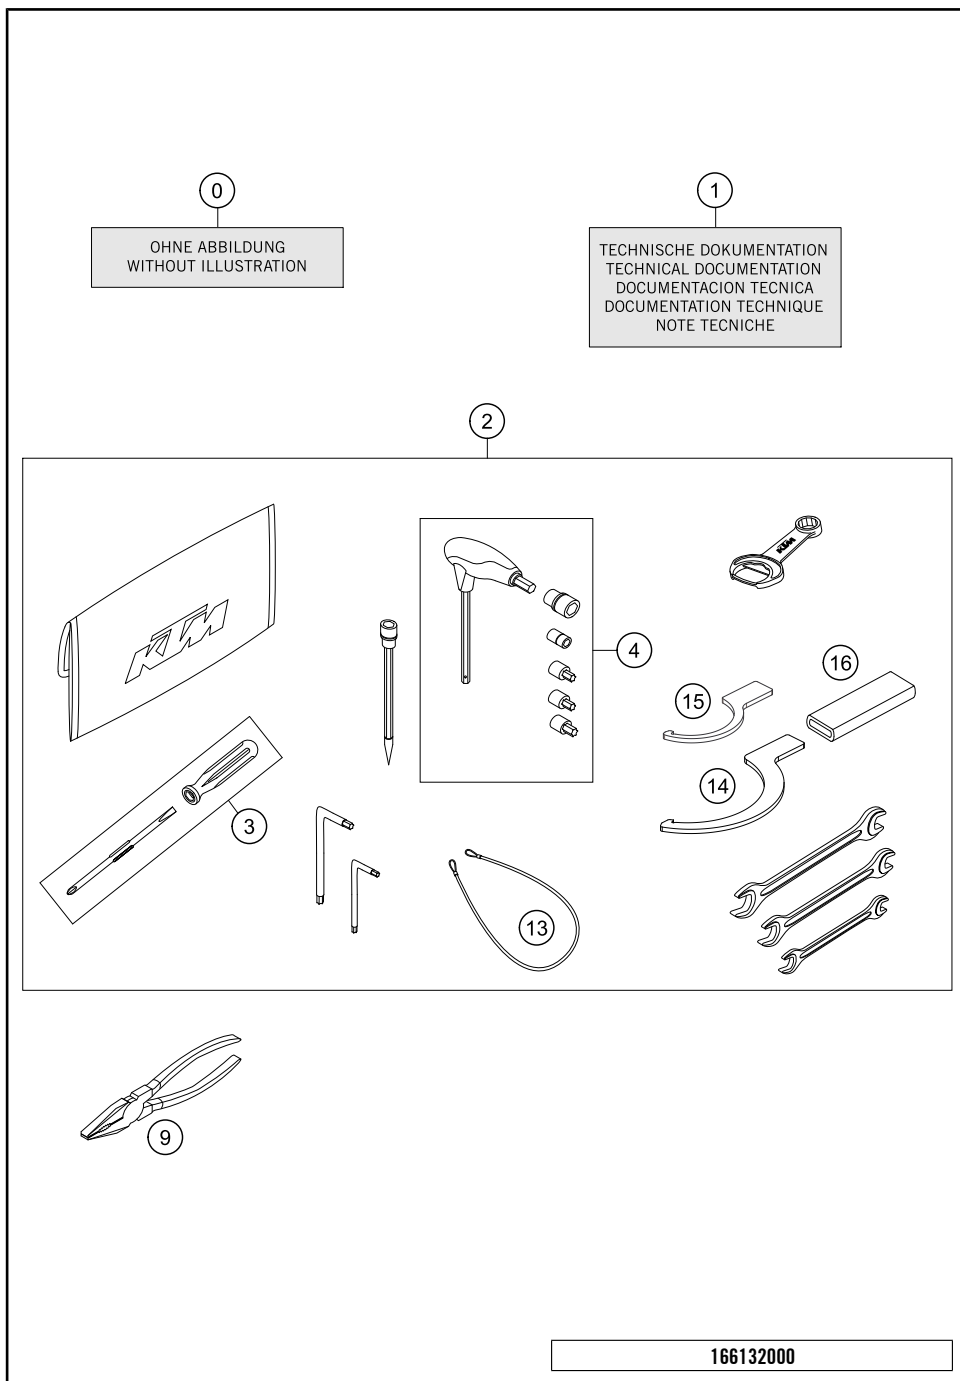

POS	PARTNUMBER	PARTNAME	PIECE
0	61508021000	Front spoiler, bracket	1
0	0025060256	HH collar screw M6x25 TX30	2
0	6150802001033	front spoiler left	1
0	6150802002033	Front spoiler right	1
0	69008021160	special screw M5x12	4
0	61508008000	Windshield EU	1
0	61408023010	SPLASH PROTECTOR	1
0	0081050141	EJOT PT screw K50x14	4
0	61312040200	MIRROR LEFT CPL.	1
0	61312041200	MIRROR RIGHT CPL.	1
0	312305	DOCUMENTS BAG 2006	1
0	312313	KTM BALLPOINT PEN ORANGE	1
0	00063004202	PRINT LABEL 60X51 MM	1
0	20180195INT	KTM Bypack Folder Street	1
0	60708008070	rubber bush windshield fixation	4
0	60708008071	Special screw M5x14	4
0	00063099114	Pocket for operating manual 290x190 mm	1
0	61308192000	STICKER SET FORK WP SMALL	1
0	00063004012	HEADLIGHT MASK BOX	1
0	3210917	NOTEPAD	1
0	20180189INT	Sticker accessory kit	1
0	62002080053	CLAMP INTERNAL	2
0	0912080451	Screw w.hex.socket M8x45-8.8 black	2
0	61502083000C1	Handguard bracket right	1
0	61502082000C1	Handguard bracket left	1
0	61502080000CB	Handguard left	1
0	61502081000CB	Handguard right	1
0	0025050106	HH collar screw M5x10 TX30	4
0	61508021070	Retaining bracket front spoiler cpl.	1
0	00063001022	Foam cutout spoiler protection SD-GT	2
0	00063004105	950 ADV. CARTON F WIND PROT.	1
0	00063004204	Self-ad. stkr. 100X200 mm, perf., art. 3	1
0	00063099014	GRIFFSCHUTZ NOMAPACK 28/13	2
0	20180189INT	Sticker accessory kit	1
0	3214112EN	Owner's manual 1290 Super Duke GT, white	1
0	K5360002	foil	3
1	3214112EN	Owner's manual 1290 Super Duke GT, white	1
2	61329099200	Tool set	1

53678 * NEW PART X ON DEMAND