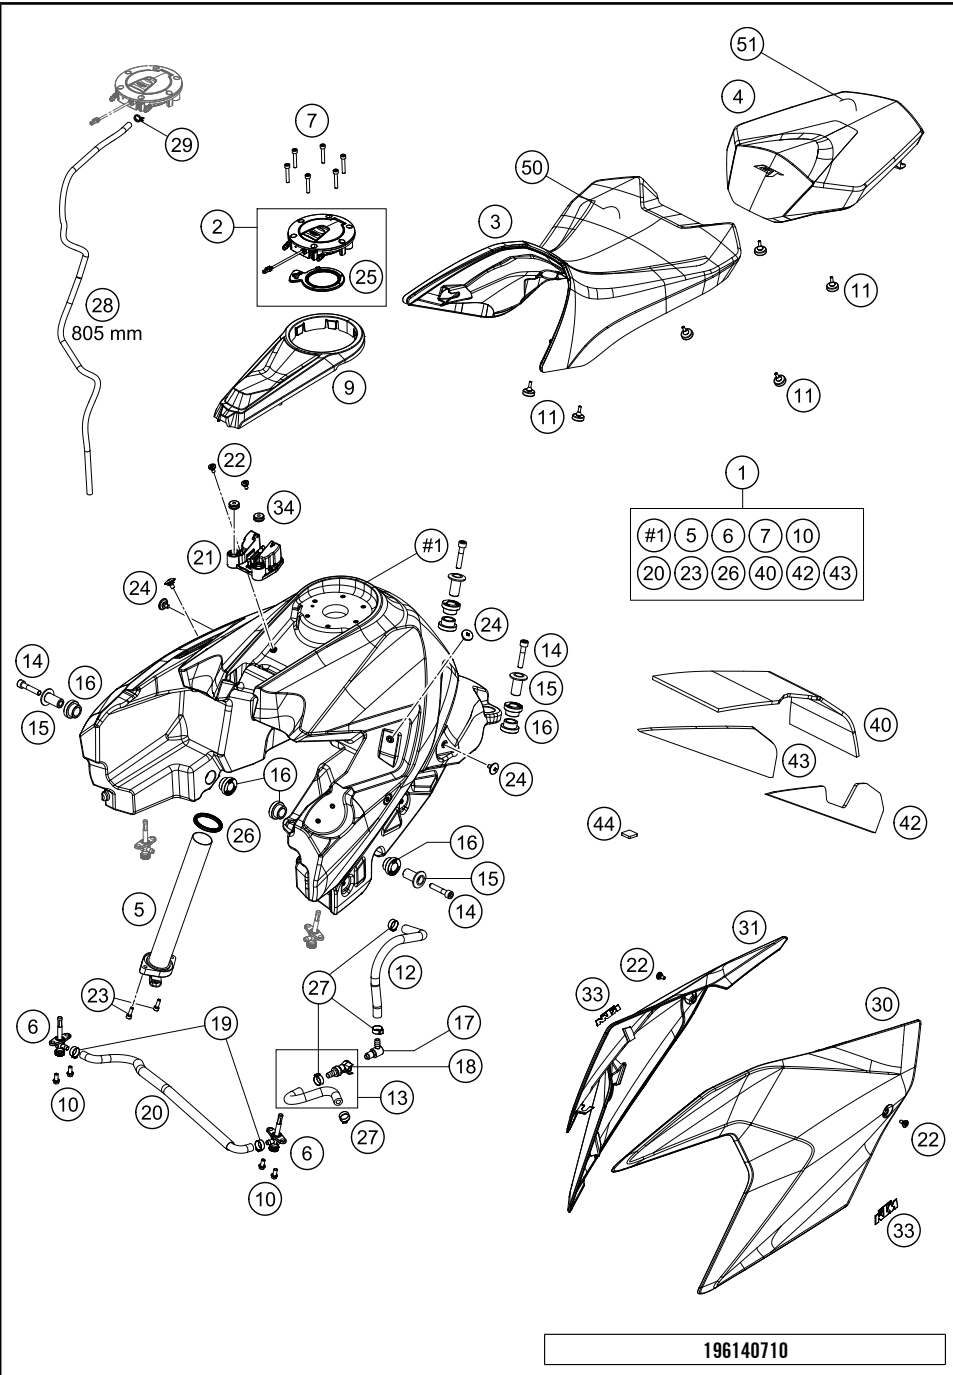

POS	PARTNUMBER	PARTNAME	PIECE
50	61407040050	SEAT COVER DRIVER	1
51	61407047050	SEAT COVER SOZIUS	1

196140710

53684

* NEW PART

X ON DEMAND