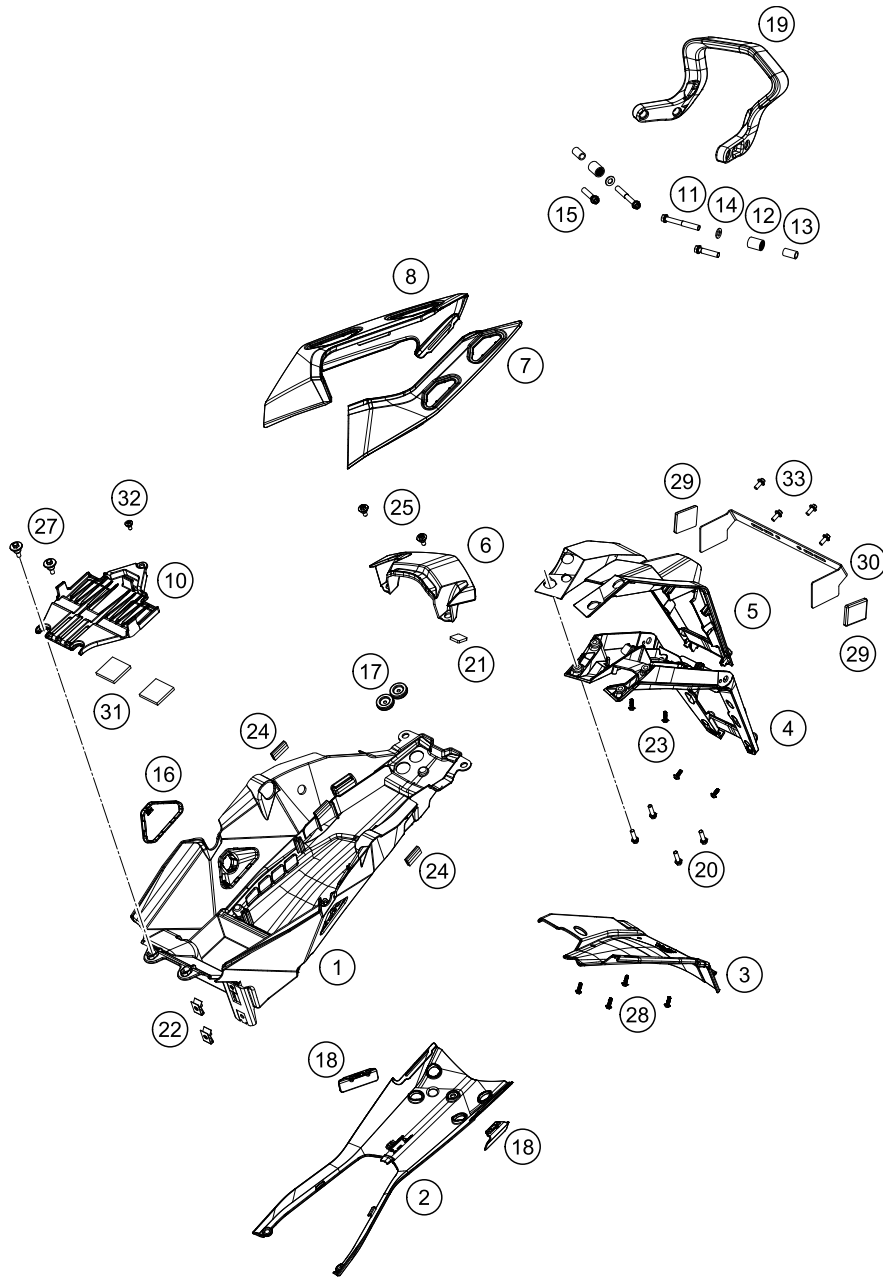

POS	PARTNUMBER	PARTNAME	PIECE
1	61408019000	TAIL UNDERPART	1
2	61408019050CB	Bottom rear fairing Pitch black	1
3	61408023010	SPLASH PROTECTOR	1
4	61408023000	NPC LOWER PART	1
5	61408022000	NPC UPPER PART	1
6	61408015020	TAIL LIGHT COVER	1
7	61408042000ABA	Rear fairing left ceramic white SD-GT19 with decal	1
8	61408041000ABA	Rear fairing right ceramic white SD-GT19 with decal	1
10	61411054000	BATTERY HOLDER	1
11	0025080606	HH COLLAR SCREW M8x60 TX40	2
12	60307048000	RUBBER SEAT-CONTACT SURFACE	2
13	61407049000	BUSHING 8.4X12X21.5	2
14	0125080003	washer DIN 125 A -8.4	2
15	0025080356	HH collar screw M8x35 TX40	2
16	61408019040	HEATINGSWITCH COVER	1
17	60006001023	RUBBER SLEEVE STOP SCREW	2
18	61403002059	PANNIER HOOK DAMPING RUBBER	2
19	61412008000	PILLION HANDLE BAR	1
20	0025060206	HH collar screw M6x20 TX30	4
21	61408015030	METAMOLL F. TAIL LIGHT COVER	1
22	54603048100	clip nut M6	2
23	0081050121	EJOT PT screw K50x12	4
24	58312085100	EDGE PROTECTOR PER METER	1
25	83008100015	SPECIAL SCREW M6X15X5,5	2
27	60035001000	SPECIAL SCREW M6X21 WS=8	2
28	0081050141	EJOT PT screw K50x14	4
29	16512180100	SIDE REFLECTOR RED REAR only for US	2
30	62512081100	BRACKET SIDE REFLECTOR only for US	1
31	61411054050	BATTERY HOLDER ABSORBER	2
32	69008021160	special screw M5x12	1
33	0014050123	HH COLLAR SCREW M 5X12 WS=6	4

166140820

53686

* NEW PART

X ON DEMAND