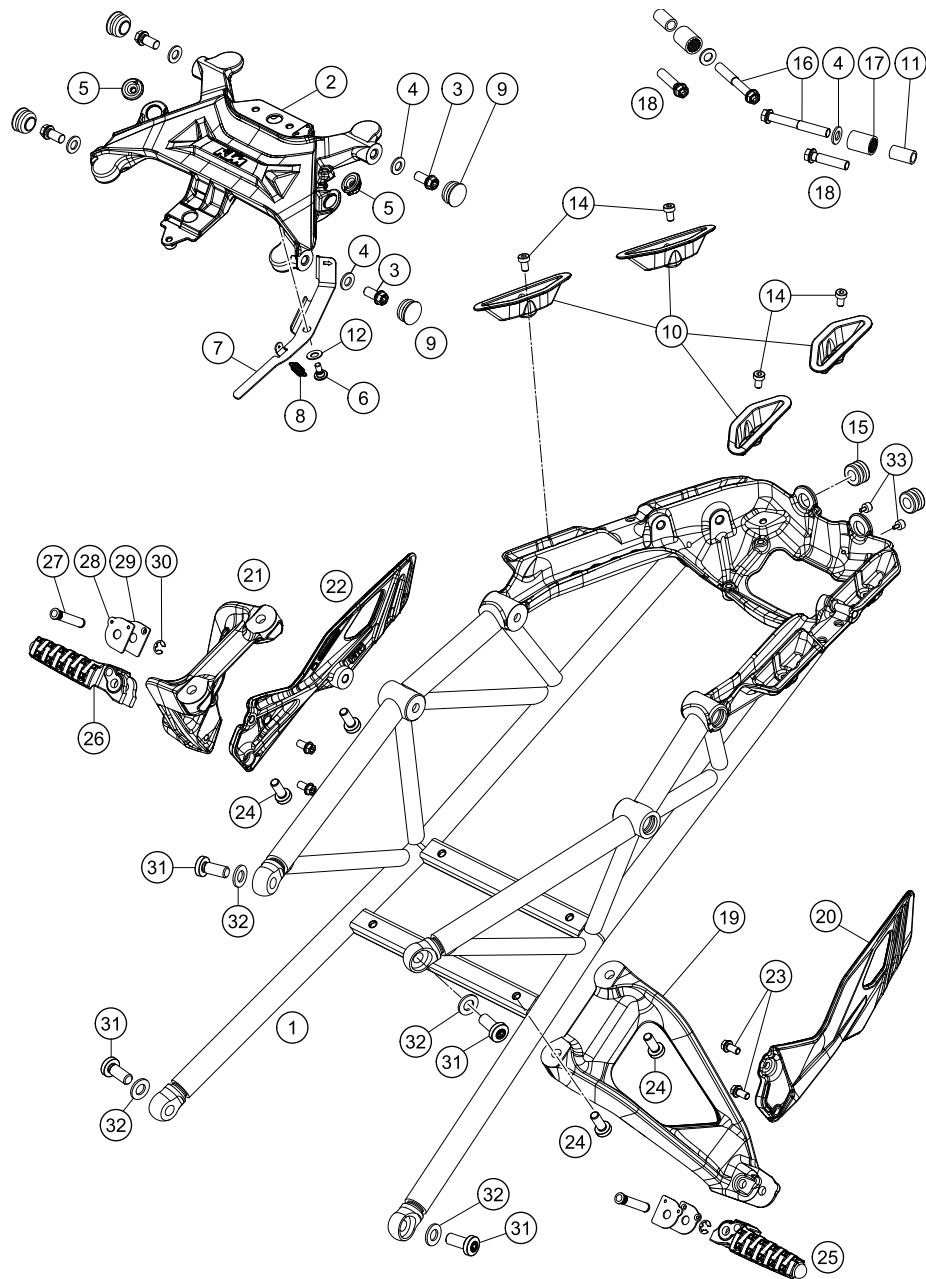

SUBFRAME

1290 Super Duke GT, white 2020 EU 2020

166140320

POS	PARTNUMBER	PARTNAME	PIECE
1	61503002000C1	Subframe	1
2	6140300213091	Cross stiffener back	1
3	0025080186S	HH collar screw M8x18 ISA40 SS	4
4	0125080003	washer DIN 125 A -8.4	6
5	47106003160	quick release rubber grommet	2
6	69013099050	SCREW F. EXPANSION TANK	1
7	61407050050	SEAT LOCK PLATE	1
8	69008025080	SPRING F. REAR SEAT LOCK	1
9	61303088000	PLUG SFL 22X0,8-3,0	4
10	61403002055	SHELL KIT SIDECASE	1
11	61407049000	BUSHING 8.4X12X21.5	2
12	61403002032	Wave spring	1
14	0984060103	AH SCREW DIN7984-M 6X10	4
15	61013013000	RUBBER BUSH 05	2
16	0025080606	HH COLLAR SCREW M8x60 TX40	2
17	60307048000	RUBBER SEAT-CONTACT SURFACE	2
18	0025080356	HH collar screw M8x35 TX40	2
19	6140304800033S	LEFT PILLION STEP HOLDER	1
20	6140304805033S	LEFT PILLION HEEL GUARD	1
21	6140304900033S	RIGHT PILLION STEP HOLDER	1
22	6140304905033S	RIGHT PILLION HEEL GUARD	1
23	0025060126	HH collar screw M6x12 TX30	4
24	0035080206S	SHCS M8x20 TX45	4
25	6900305003333S	FOOTREST REAR L/S CPL.	1
26	6900305103333S	FOOTREST REAR R/S CPL.	1
27	60003044100	footrest bolt, rear	2
28	60003052000	ENGAGE PANEL FOOTREST R/S 03	2
29	60003152000	ENGAGE PANEL FOOTREST L/S 03	2
30	0799060003	retaining washer DIN 6799 - 6	2
31	0035100249	SHCS M10x24 TX45	4
32	0125100003	washer DIN 125 A 10.5	4
33	61414040010	RUBBER MOUNTING	2

53681

* NEW PART

X ON DEMAND