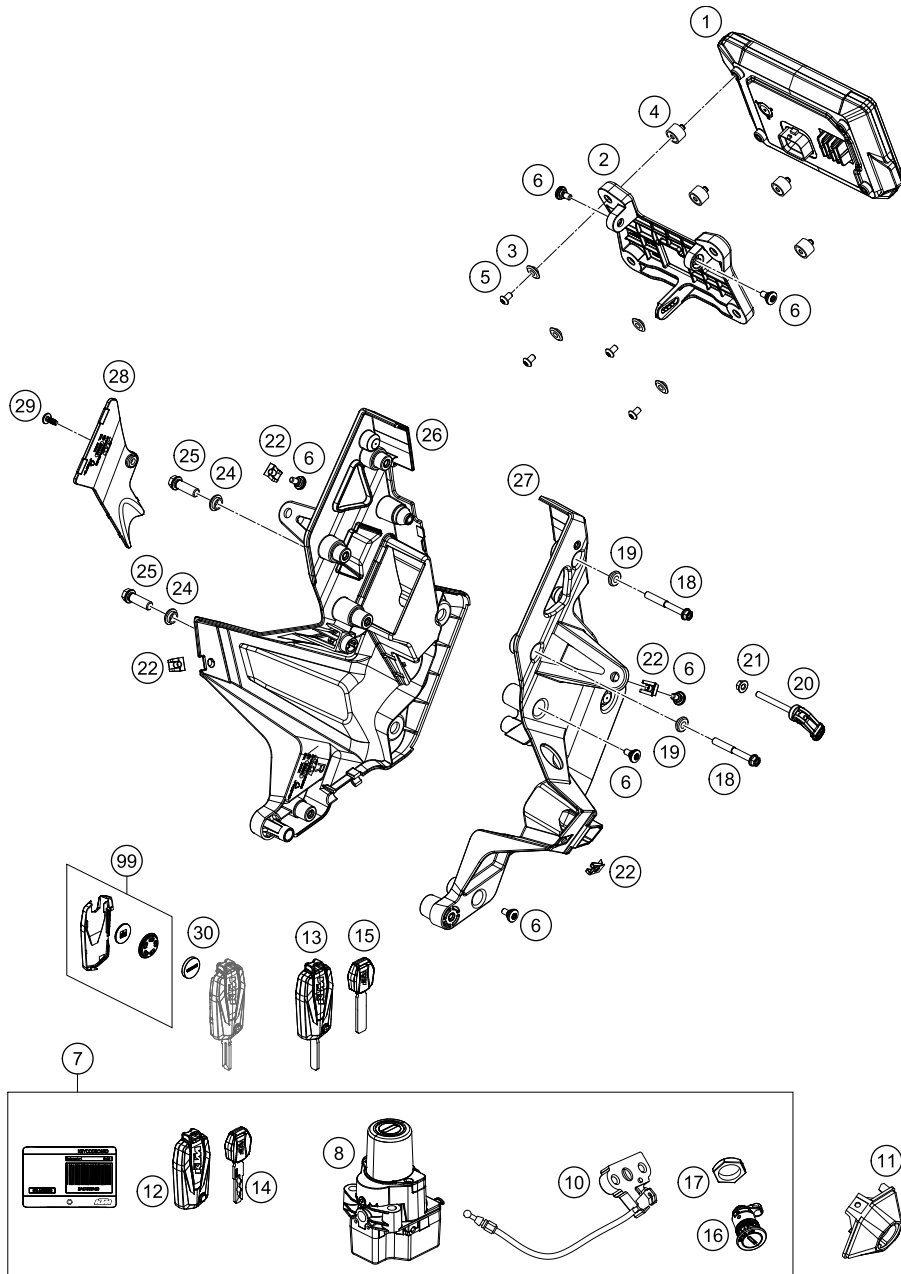

POS	PARTNUMBER	PARTNAME	PIECE
1	60714069000	TFT dashboard	1
2	61514062000	Instrument support	1
3	61614069020	Tachometer support bush	4
4	61514069010	Absorbing element	4
5	0738050082	Flat Head Screw ISO7380 M5x8 A2 TX25	4
6	69008021160	special screw M5x12	6
7	61611266044	Lockset Race-on 433MHz	1
8	61611266000	Ignition lock Race-on 433MHz	1
10	61307050000	SEAT LOCK MECHANISM CPL.	1
11	61407055000	PILLIONSEATLOCKHOLDER	1
12	60711267000	Race-on key 433 MHz	1
13	60711267010	Race on blank key 433MHz	x
14	60411067000	KTM ignition key	1
15	60411067010	Blank KTM ignition key	x
16	61307050020	LOCK CYLINDER SEAT LOCK	1
17	69007050050	NUT SEAT LOCK M22X1,5	1
18	0025060506	HH collar screw M6x50 TX30	2
19	61514010010	Collar bushing 6.3x9x14x4.5	2
20	60714071044	Excentric lever speedometer 607 ADV	1
21	06923050003	flanged hex nut EN 1661 M5	1
22	69008021080	clip nut M5	4
24	61414011040	BUSHING 8.2/11/4.75	2
25	0025080256	HH collar screw M8x25	2
26	61514011000	Mask support right	1
27	61514010000	Mask support left	1
28	61514011010	Cable cover, mask support	1
29	0081045121	SCREW FOR PLASTIC K45X12 T20	1
30	58512085160	BATTERY FOR ICO TRIPMASTER 04	x
99	60711067050	Cover-Kit for Race-on-Key	x

196141430

53691

* NEW PART

X ON DEMAND