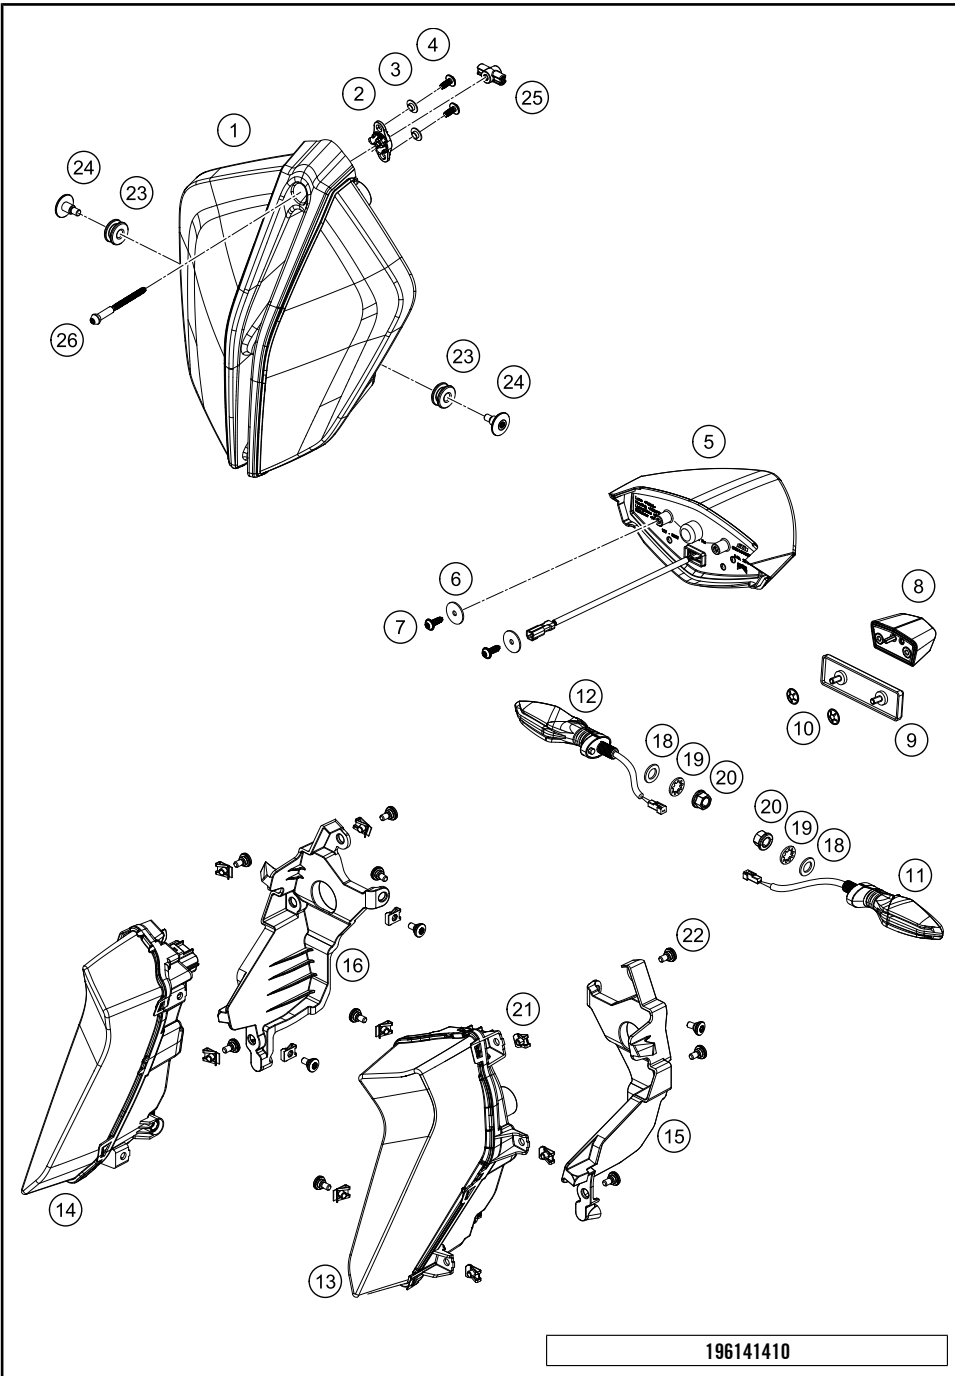

146131390

14626

* NEW PART

X ON DEMAND

LIGHTING SYSTEM

1290 Super Duke GT, white 2020 EU 2020

POS	PARTNUMBER	PARTNAME	PIECE
1	61614001000	Headlight LED	1
2	61614020100	Ballhead holder	1
3	61412032010	BUSH 13X7X3,3	2
4	61614018100	EJOT ALTRACS 50X12	2
5	61314140300	Rear light Superduke SAE	1
6	0522040003	WASHER DIN522 A2K 4.3X20X1.25	2
7	0081050141	EJOT PT screw K50x14	2
8	60314047000	license plate lighting	1
9	58412080400	Rear reflector red	1
10	60408061060	LOCK WASHER D5	2
11	60314025000	turn signal front left/rear right	1
12	60314026000	turn signal front right/rear left	1
13	61414007100	Cornering light left	1
14	61414008100	Cornering light right	1
15	61514007010	Bracket, cornering light left	1
16	61514008010	Bracket, cornering light right	1
18	0433100003	WASHER 18x10,5x1,6	2
19	0797100003	LOCK WASHER DIN6797-J10,5 ZI	2
20	58414030000	HH COLLAR NUT M10X1,25 WS=13	2
21	69008021080	clip nut M5	10
22	69008021160	special screw M5x12	12
23	61614013050	Rubber bushing	2
24	61514021000	Special screw M6x18	2
25	61514019000	Ball-head screw shaft	1
26	61514020010	Ball-head screw	1