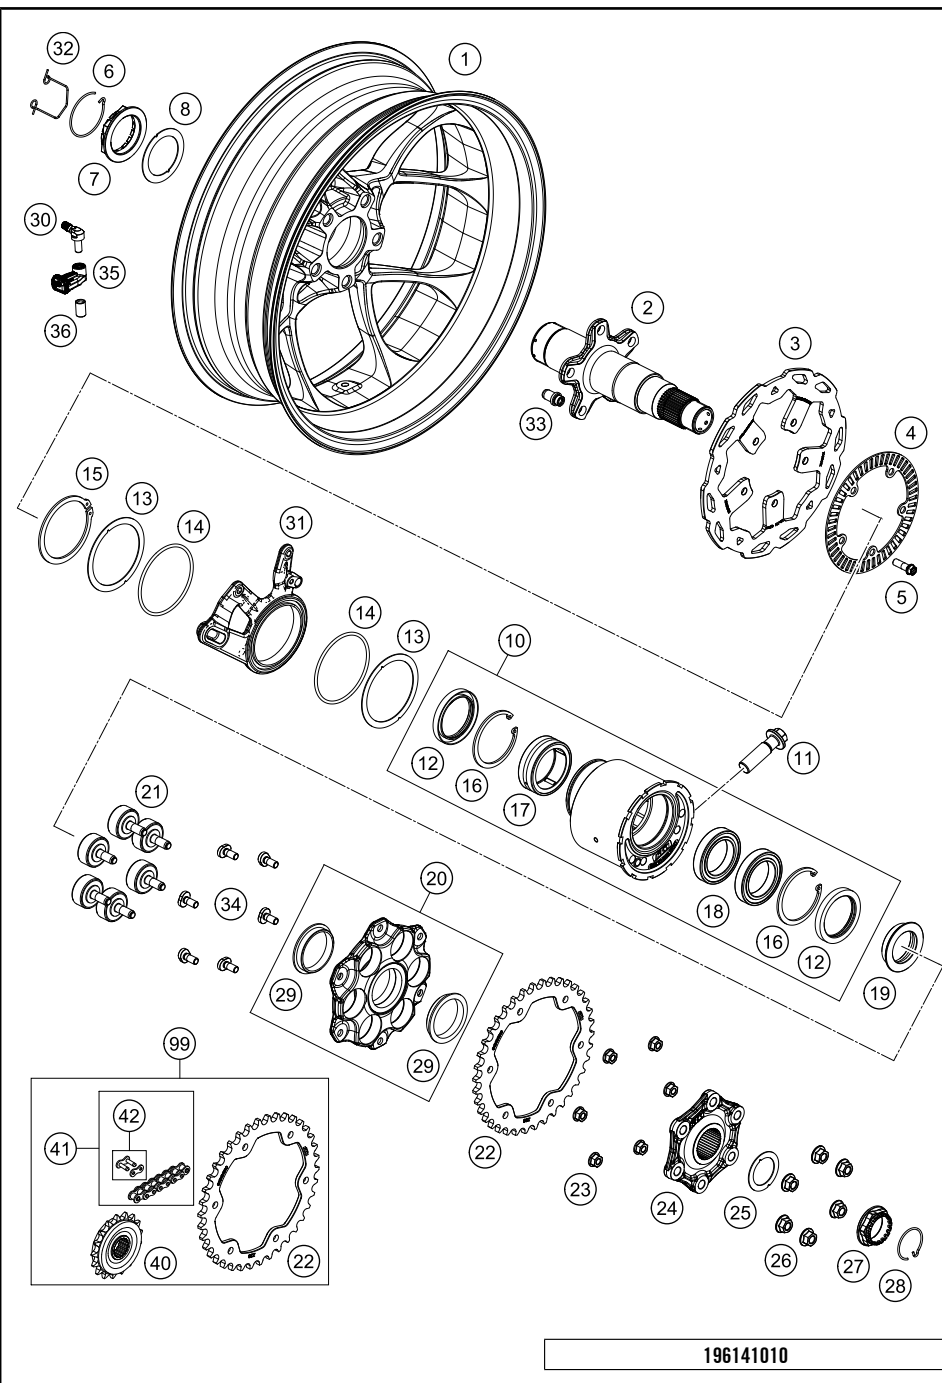

196140910

53674

* NEW PART

X ON DEMAND

REAR WHEEL

1290 Super Duke GT, white 2020 EU 2020

POS	PARTNUMBER	PARTNAME	PIECE
1	61610001000EB	rear wheel 6x17 elec. or.	1
2	61310385100	Rear wheel axle	1
3	76010160000	BRAKE DISC 240MM	1
4	76042121000	SENSOR GEAR REAR	1
5	0025080256S	HH COLLAR SCREW M8X25 TX40	5
6	61310187000	SAFETY WIRE R/S	1
7	61310186100	AXLE NUT M50X1.5	1
8	61310016000	WASHER 69X1	1
10	61310010044	CLUTCH HUB HOUSING CPL.	1
11	61310021000	HH COLLAR SCREW M16X1,5X55	1
12	0760526880	SHAFT SEAL RING 52X68X8	1
13	61310019000	WASHER 94X1	2
14	0770840035	O-RING 84,00X3.5 NBR70	2
15	0471078250	CIRCLIP DIN471-78X2.5	1
16	0472068250	CIRCLIP DIN472-68X2.5	2
17	0617456822	NEEDLE BEARING RNA4909-2RSR-XL	1
18	0625061909	DEEP GROOVE BALL BEARING 61909	2
19	61310014000	SPACER RING	1
20	6131005404433S	SPROCKET SUPPORT CPL.	1
21	61310059100	Shock absorber	6
22	61310151038	SPROCKET STEEL DUKE 1290 Z38	1
23	06923080003	hex nut EN 1661 M8 WS13	6
24	6131005000033S	JAR DAMPER CARRIER	1
25	76010116000	SHIM 50X1	1
26	06923100003	HEX. NUT DIN 6923 M10X1.25-10	6
27	61310086000	AXLE NUT M35X1.5	1
28	76010187000	SAFETY WIRE L/S	1
29	76010052000	IGUS BEARING D=50	2
30	61412033060	VALVE 8,5MM 90° F. TPMS SMALL	1
31	6131307500033S	BRAKE CALIPER ADAPTER BLACK	1
32	61310010011	SAFE ARMING WIRE	1
33	61310113000	DOWEL PIN M8	5
34	61310052100	Rear sprocket screw M8x18 S	6
35	61412033000	TIRE PRESSURE SENSOR SMALL	1
36	61412033050	NUT F. TYRE-PRESSURE SENSOR SM	1
40	60033129017	CHAIN SPROCKET 17-T DAMPED 03	1
41	61310165118	CHAIN DID525 VAZ & MASTER LINK	1