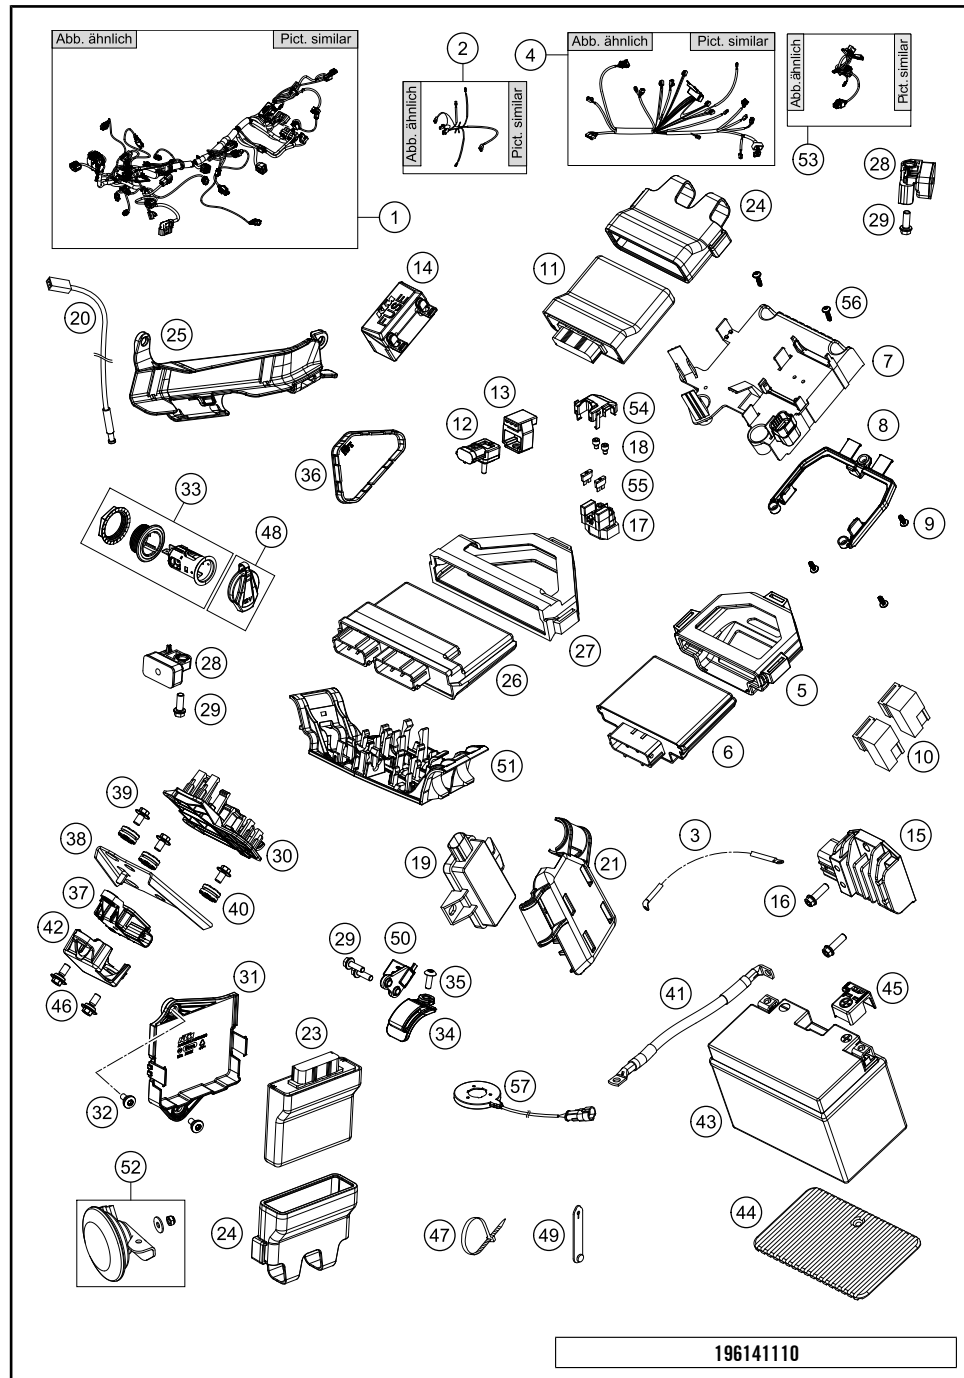

POS	PARTNUMBER	PARTNAME	PIECE
1	61511075033	Main wiring harness cmlp.	1
2	61511085000	Engine wiring harness	1
3	61311059050	BATTERY CABLE	1
4	61311076100	REAR WIRING HARNESS	1
5	60711033050	Rubber band	1
6	60711033000	Control unit MCU 3.0	1
7	61508018020	MCU bracket	1
8	61508018010	MCU bracket	1
9	0081050161	EJOT PT SCREW K50X16 1451	3
10	61111057000	RELAY CM1A-R-12V-H80 07	2
11	60416031000	ELECTRONIC CONTROL UNIT SAFE	1
12	61041085100	PRESSURE SENSOR 06	1
13	61041085150	RUBBER SUPP. PRESSURE SENS. 06	1
14	61311087050	RUBBER CASING FUSE BOX	1
15	60311034000	VOLTAGE REGULATOR	1
16	0025060206	HH collar screw M6x20 TX30	2
17	76211058000	STARTER RELAY 07	1
18	0738060101	COU.SUNK SCR. AH ISO7380 M6X10	2
19	60312032000	RECEIVER AIR PRESSURE SENSOR	1
20	61111018100	TEMPERATURE SENSOR	1
21	61412032040	TPMS holder	1
23	60414039000	CONTROL UNIT CURVE LIGHT	1
24	60316029000	RUBBER EDS-CONTROL UNIT	2
25	60311047000	CABLE CHANNEL R/S	1
26	61341031300	Control unit EFI	1
27	60341031050	ECU RUBBER BRACKET	1
28	60416063000	ACCELERATION SENSOR	2
29	0025060166	HH collar screw M6x16 TX30	4
30	61411083000	CONNECTOR BOARD FRONT	1
31	61414039050	LCU HOLDER	1
32	69008021060	special screw M5x17	2
33	60711042000	Power socket 12V	1
34	60416061000	MAGNET HOLDER	1
35	58605083014	SCREW M5X14 TORX 25 07	1
36	61408019040	HEATINGSWITCH COVER	1
37	61542090000	Angle sensor	1
38	61342090040	SUPPORT SLOPING POS. SENSOR	1
39	0024060106	HH COLLAR SCREW M6X10 TX30	3

196141110

53688

* NEW PART

X ON DEMAND