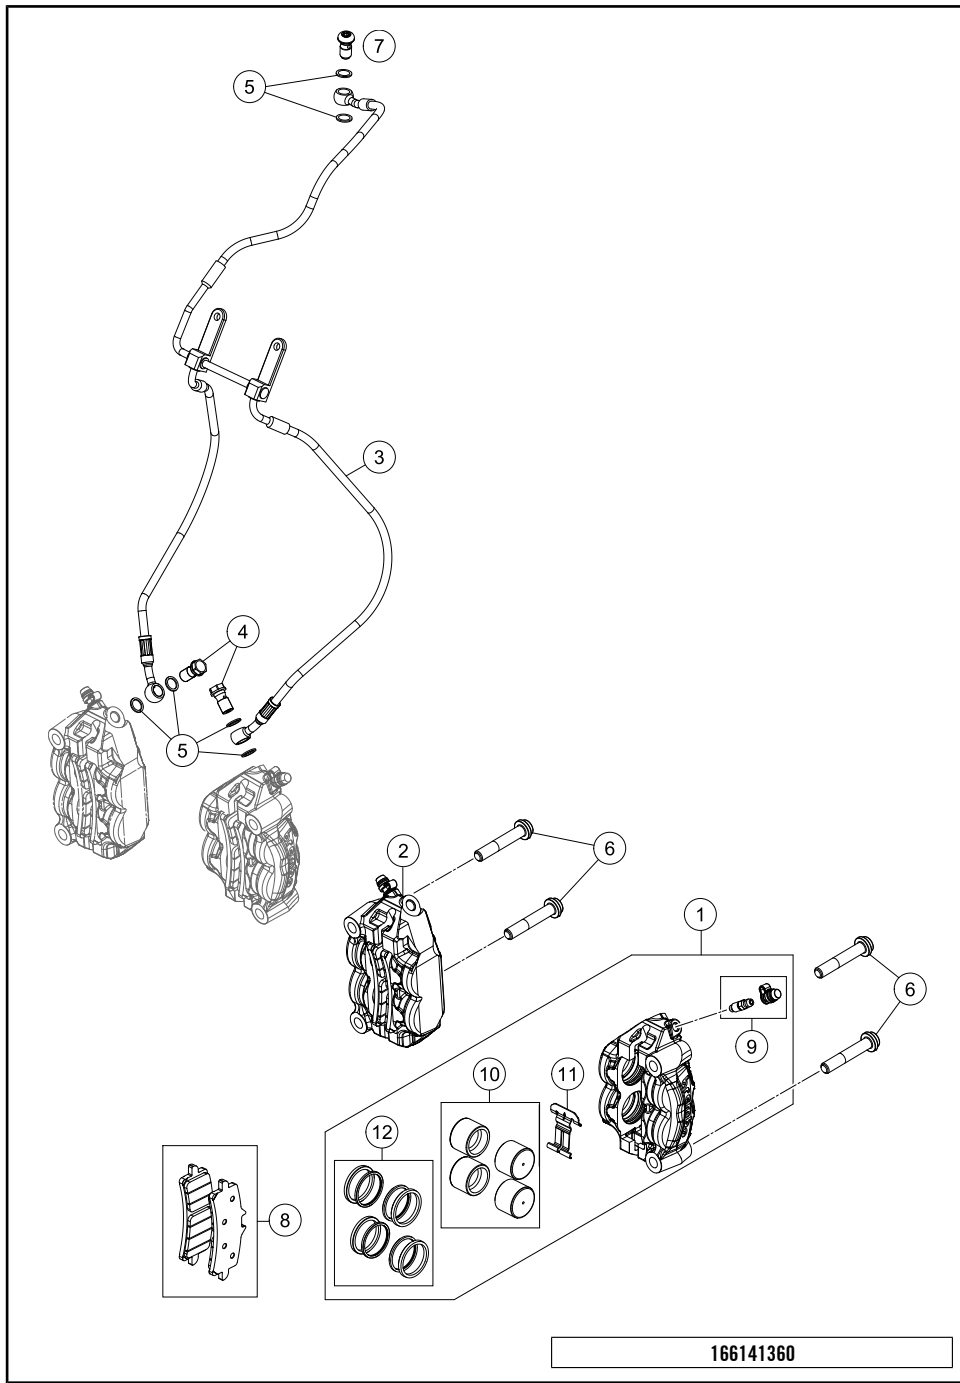

FRONT BRAKE CALIPER

1290 Super Duke GT, white 2020 EU 2020

POS	PARTNUMBER	PARTNAME	PIECE
1	6131301500158	BRAKE CALIPER FRONT - W/O PADS	1
2	6131301600158	BRAKE CALIPER FRONT W/O PADS	1
3	61442003000	BRAKE HOSE CALIPERS FRONT	1
4	69013025000	HOLLOW SCREW M10X1X19 SW12	2
5	0603100141	sealing ring DIN 7603 10x14x1	6
6	0035100559S	AH-COLLAR SCREW M10X1,25X55SS	4
7	62113020100	banjo bolt M10x1x19.5	1
8	61313030000	BRAKE PADS SET BRM10A-HH	2
9	61013020100	BLEEDER SCREW WITH CAP	2
10	61313019000	BRAKE PISTON CPL.	2
11	69013018000	SPRING PLATE	2
12	61313021000	SEAL RINGS CPL.	2

166141360

17324

* NEW PART X ON DEMAND