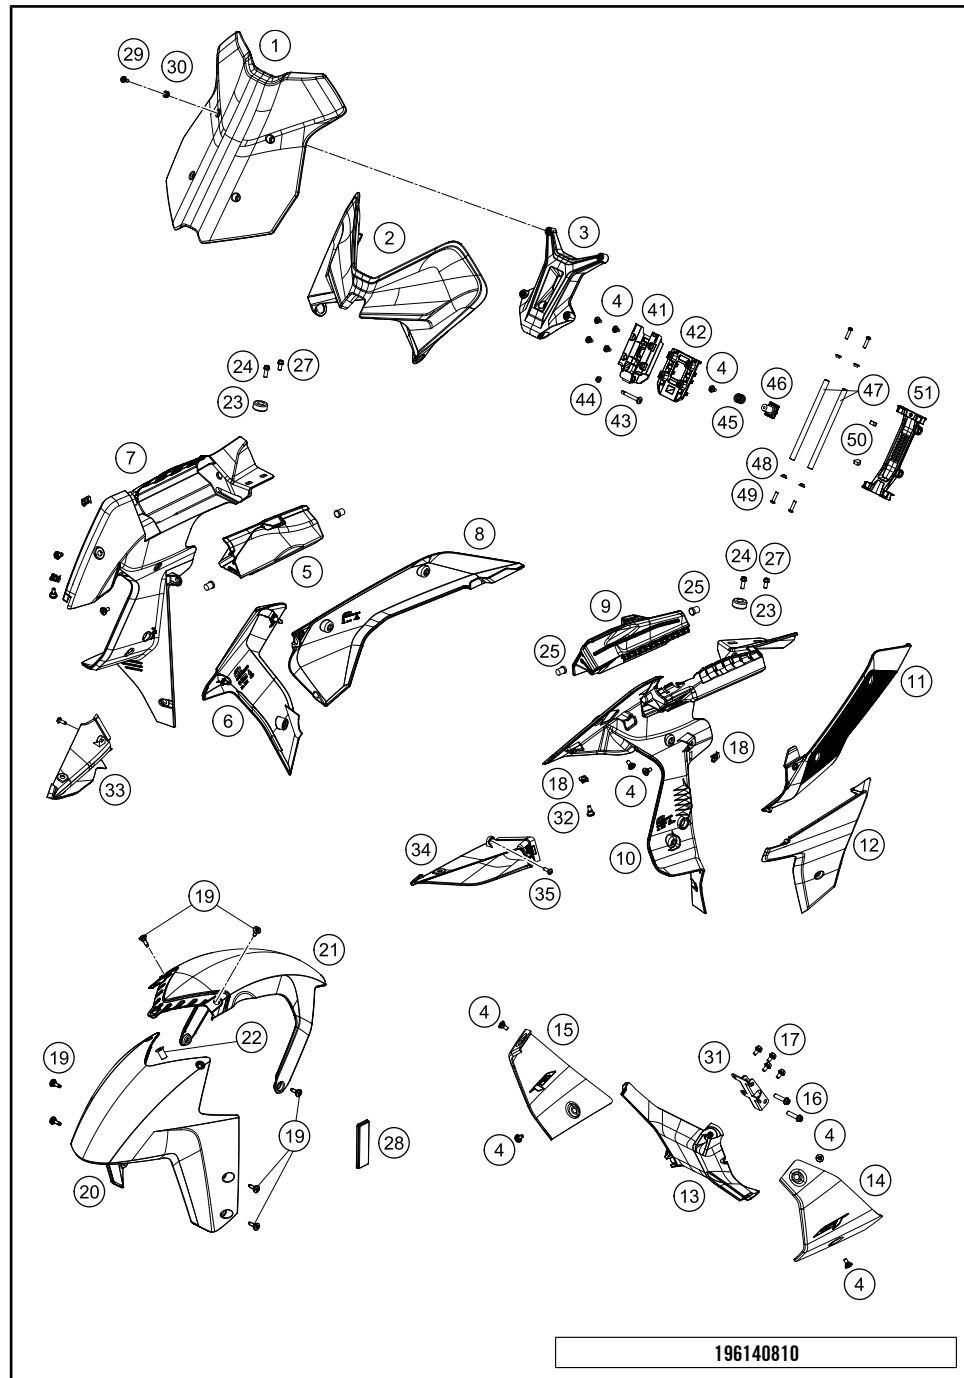

MASK, FENDERS

1290 Super Duke GT, white 2020 EU 2020

POS	PARTNUMBER	PARTNAME	PIECE
1	61508008000	Windshield EU	1
2	61508001000	Headlight mask	1
3	61508008050	Windshield holder	1
4	69008021160	special screw M5x12	13
5	61514078033	Storage compartment, right compl.	1
6	61508061000	cooler spoiler right	1
7	61508026000	Inside cover, right	1
8	61408063000	LOWER TANKCOVER RIGHT	1
9	61514080033	Storage compartment, left compl.	1
10	61508027000	Inside cover, left	1
11	61408062000	LOWER TANKCOVER LEFT	1
12	61508060000	Radiator spoiler, left	1
13	61508021000	Front spoiler, bracket	1
14	6150802001033	front spoiler left	1
15	6150802002033	Front spoiler right	1
16	0025060256	HH collar screw M6x25 TX30	2
17	0025050106	HH collar screw M5x10 TX30	4
18	69008021080	clip nut M5	6
19	69008021060	special screw M5x17	10
20	61508010000CB	Fender, front part Pitch black	1
21	6130801100033	REAR FENDER BLACK	1
22	60008008050	blind plug nut M5 WN16A	2
23	50307014000	TANK ROLLER 12X26X12 '98	2
24	0025060166	HH collar screw M6x16 TX30	2
25	61508026010	Spring loaded pressure piece D10	4
27	0025060126	HH collar screw M6x12 TX30	2
28	60012080100	SIDE REFLECTOR YELLOW "CEV"	2
29	60708008071	Special screw M5x14	4
30	60708008070	rubber bush windshield fixation	4
31	61508021070	Retaining bracket front spoiler compl.	1
32	69007025014	Special screw M5X14 ISA30	2
33	61508002050	Air inlet, left	1
34	61508003050	Air inlet, right	1
35	0081050161	EJOT PT SCREW K50X16 1451	2
41	61508008040	Adapter, windshield bracket	1
42	61508008030	Slide bars, windshield adjust.	1
43	61508008054	Wheel spindle, windshield adjustment	1
44	06923050003	flanged hex nut EN 1661 M5	1

196140810

53685

* NEW PART

X ON DEMAND