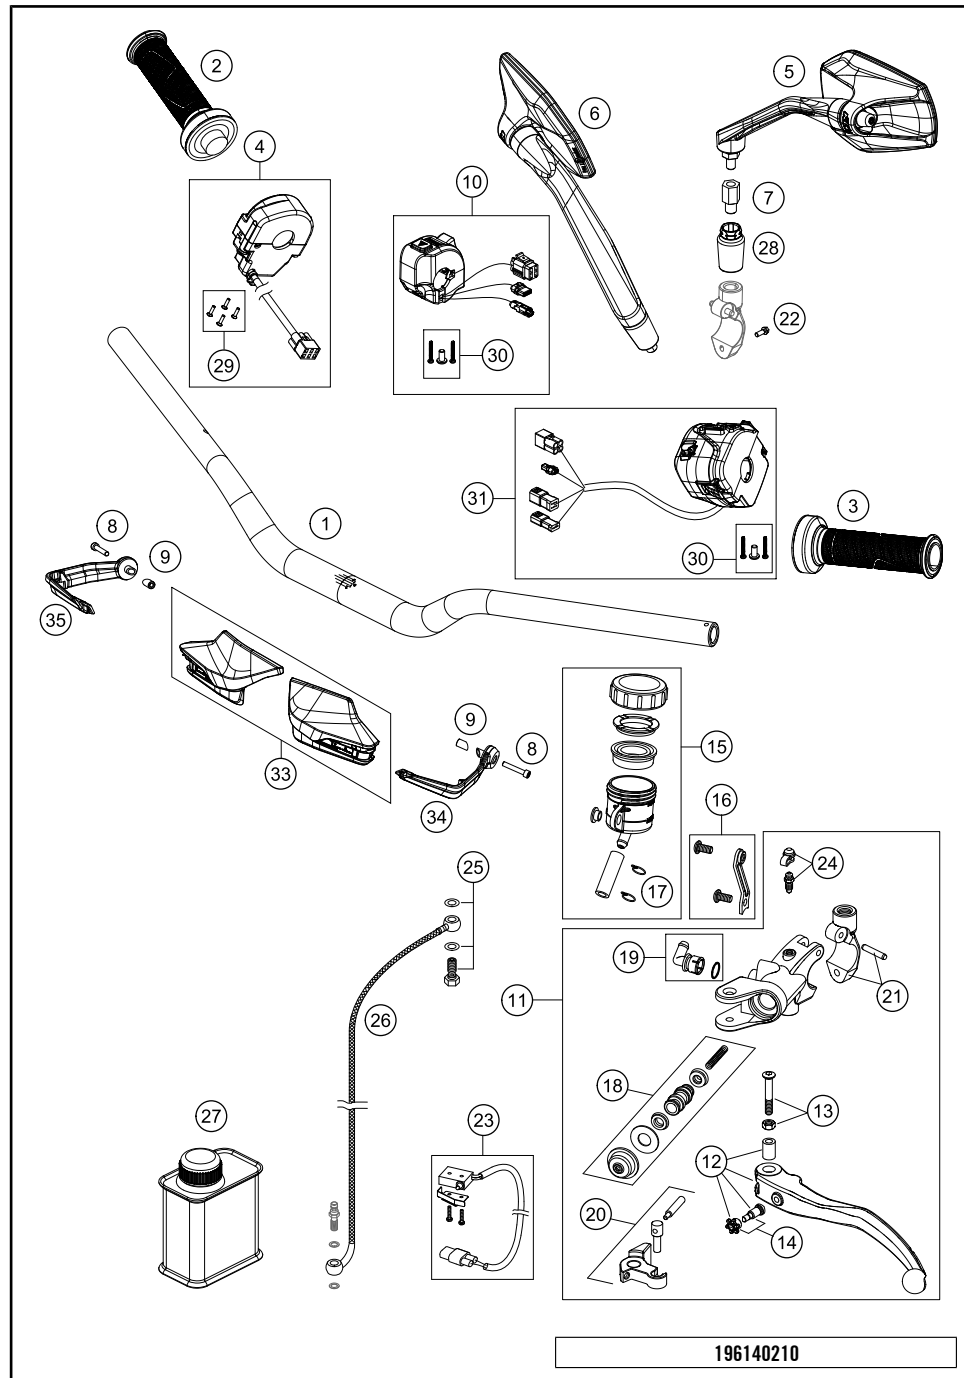

* NEW PART

X ON DEMAND

HANDLEBAR, CONTROLS

1290 Super Duke GT, white 2020 EU 2020

POS	PARTNUMBER	PARTNAME	PIECE
1	61502001000	Handlebar d=28,5mm	1
2	60702112000	Handle gripeater R	1
3	60702139100	Handle Gripheater	1
4	60711012000	Ride-by-wire without throttle tube	1
5	61312040200	MIRROR LEFT CPL.	1
6	61312041200	MIRROR RIGHT CPL.	1
7	61312040050	ADAPTOR FOR MIRROR	2
8	0912080451	Screw w.hex.socket M8x45-8.8 black	2
9	62002080053	CLAMP INTERNAL	2
10	61411174100	Engine kill switch + HFS	1
11	6130203014430	MASTER CYLINDER CPL.	1
12	6130203100030	CLUTCH LEVER CPL.	1
13	50302038200	LEVER SCREW SHORT CPL. 09	1
14	61002043000	ADJUSTING SCREW CPL.	1
15	61002055144	RESERVOIR CPL.	1
16	61302055050	RETAINING PLATE RESERVOIR	1
17	58007117000	YDNAC-CLAMP 10107 10MM	2
18	59413008000	REP. SET PISTON D=12MM 2007	1
19	61002051144	ANGLE PIECE CPL. (DOT)	1
20	61002056000	ROCKER CPL. 05	1
21	6130204400030	CLAMP MIRROR W. TENSION PIN	1
22	0025060126	HH collar screw M6x12 TX30	1
23	83111049000	CLUTCH SWITCH ATV	1
24	61002054000	BLEEDER SCREW WITH CAP	1
25	59032062000	HOLLOW SCREW + COPPER GASKET	1
26	61032063100	CLUTCH PIPE	1
27	00062030000	BRAKE FLUID DOT5.1 0,25L	1
28	61312040030	RUBBER SLEEVE	2
29	76011073110	SCREW SET START-STOP SWITCH	1
30	61411174010	Screw set start-stop switch	2
31	61411170100	Handlebar switch left with CC	1
33	61502079000CB	Hand guard kit	1
34	61502082000C1	Handguard bracket left	1
35	61502083000C1	Handguard bracket right	1