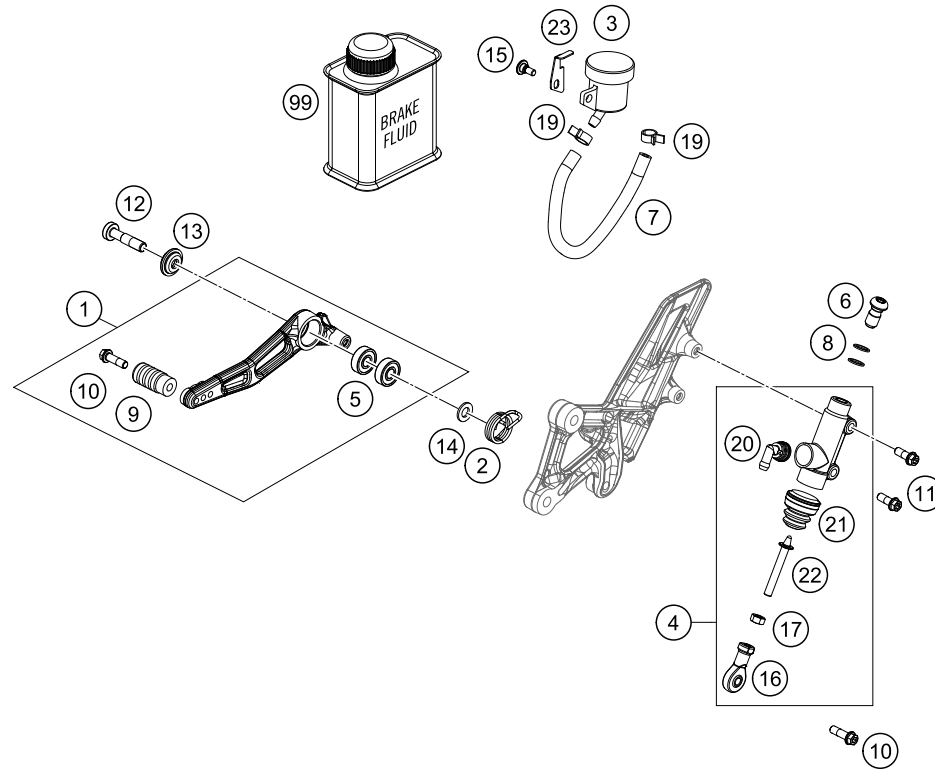

196141310

53689

* NEW PART X ON DEMAND

POS	PARTNUMBER	PARTNAME	PIECE
1	6131305004433S	FOOT BRAKE LEVER CPL.	1
2	61313052000	SPRING	1
3	61013069000	reservoir, rear cpl.	1
4	6031306000030	REAR BRAKE CONTROL	1
5	0625006087	GROOVED BALL BEAR. 608 2RS C3	2
6	62113020100	banjo bolt M10x1x19.5	1
7	69013069001	HOSE FOR RESERVOIR 6X1,5	1
8	0603100141	sealing ring DIN 7603 10x14x1	2
9	58303060051	BRAKE LEVER PEDAL DUKE'94	1
10	0025060206S	HH collar screw M6x20 TX30	2
11	0025060166S	HH collar screw M6x16 TX30 SL	2
12	0035080306S	AH-COLLAR SCREW M8X30 ISA45	1
13	61334041000	SPECIAL WASHER D=23X7,2MM	1
14	0125080003	washer DIN 125 A -8.4	1
15	69013099050	SCREW F. EXPANSION TANK	1
16	54603069000	SWIVEL HEAD M6 FOOT BRAKE LEV.	1
17	0934060003	hex nut DIN 934 M6	1
19	58007017000	YDNAC CLAMP 10101 (10,4MM)	2
20	54513155000	ANGLE PIECE	1
21	54513151000	RUBBER SLEEVE	1
22	60313056044	PUSH ROD CPL.	1
23	61713069020	Lock washer, brake fluid reservoir	1
99	00062030000	BRAKE FLUID DOT5.1 0,25L	1