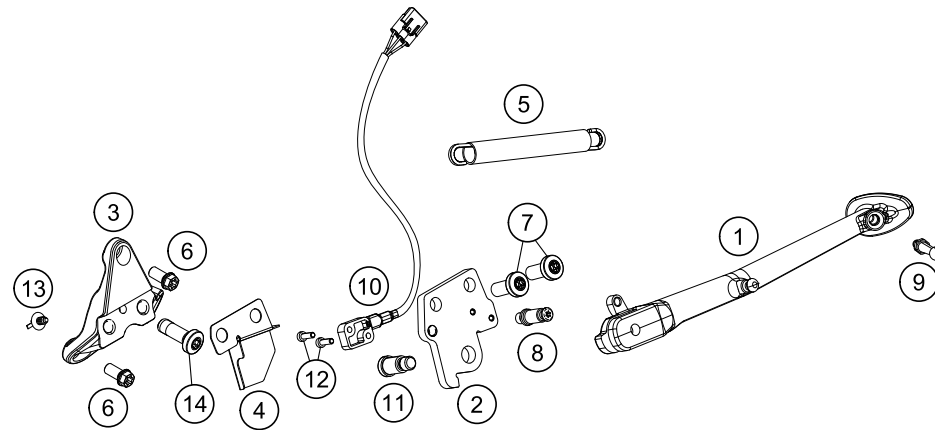

* NEW PART X ON DEMAND

SUBFRAME

1290 Super Duke GT, white 2020 EU 2020

166140320

POS	PARTNUMBER	PARTNAME	PIECE
1	61503002000C1	Subframe	1
2	6140300213091	Cross stiffener back	1
3	0025080186S	HH collar screw M8x18 ISA40 SS	4
4	0125080003	washer DIN 125 A -8.4	6
5	47106003160	quick release rubber grommet	2
6	69013099050	SCREW F. EXPANSION TANK	1
7	61407050050	SEAT LOCK PLATE	1
8	69008025080	SPRING F. REAR SEAT LOCK	1
9	61303088000	PLUG SFL 22X0,8-3,0	4
10	61403002055	SHELL KIT SIDECASE	1
11	61407049000	BUSHING 8.4X12X21.5	2
12	61403002032	Wave spring	1
14	0984060103	AH SCREW DIN7984-M 6X10	4
15	61013013000	RUBBER BUSH 05	2
16	0025080606	HH COLLAR SCREW M8x60 TX40	2
17	60307048000	RUBBER SEAT-CONTACT SURFACE	2
18	0025080356	HH collar screw M8x35 TX40	2
19	6140304800033S	LEFT PILLION STEP HOLDER	1
20	6140304805033S	LEFT PILLION HEEL GUARD	1
21	6140304900033S	RIGHT PILLION STEP HOLDER	1
22	6140304905033S	RIGHT PILLION HEEL GUARD	1
23	0025060126	HH collar screw M6x12 TX30	4
24	0035080206S	SHCS M8x20 TX45	4
25	6900305003333S	FOOTREST REAR L/S CPL.	1
26	6900305103333S	FOOTREST REAR R/S CPL.	1
27	60003044100	footrest bolt, rear	2
28	60003052000	ENGAGE PANEL FOOTREST R/S 03	2
29	60003152000	ENGAGE PANEL FOOTREST L/S 03	2
30	0799060003	retaining washer DIN 6799 - 6	2
31	0035100249	SHCS M10x24 TX45	4
32	0125100003	washer DIN 125 A 10.5	4
33	61414040010	RUBBER MOUNTING	2

53681

* NEW PART

X ON DEMAND

POS	PARTNUMBER	PARTNAME	PIECE
1	610030232333S	Side stand w. magnet	1
2	61303028000	SIDE STAND MOUNTING	1
3	6130302600033S	SIDE STAND BRACKET	1
4	61303027000	SCREENING SHEET	1
5	60303024100	SIDE STAND SPRING	1
6	0025080166S	HH collar screw M8x16 TX40 SL	2
7	0035100249	SHCS M10x24 TX45	2
8	61303028001	SPEC. SCREW SIDE STAND SPRING	1
9	61303023230	Extender step plate side stand M8	1
10	60411045000	SIDE STAND SENSOR	1
11	62503027200	SCREW FOR SIDE STAND M10X31,2	1
12	0084040123	CYL.HEAD SCREW DIN84A M4x12	2
13	61011094000	CABLE TIE WITH PLUG M6	1
14	0035100309S	SHCS M10x30 TX45	1