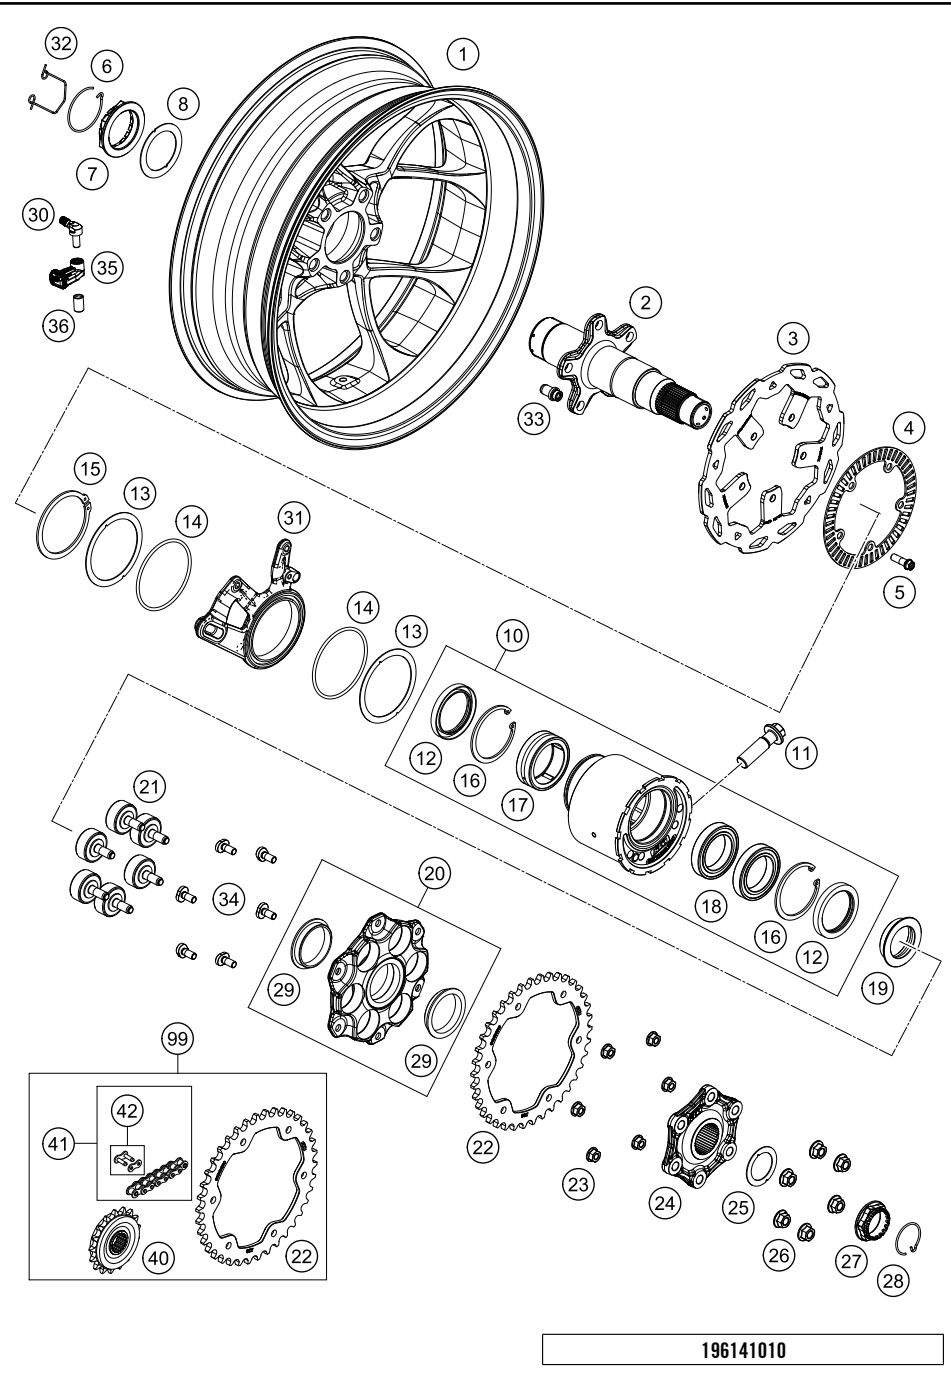

196141010

53677

* NEW PART

X ON DEMAND

REAR WHEEL

1290 Super Duke GT, white 2020 EU 2020

POS	PARTNUMBER	PARTNAME	PIECE
42	61310066000	MASTER LINK FOR CHAIN DID VAZ	1
99	00050002029	DRIVETRAIN KIT 1290 SD 17T/38T	1