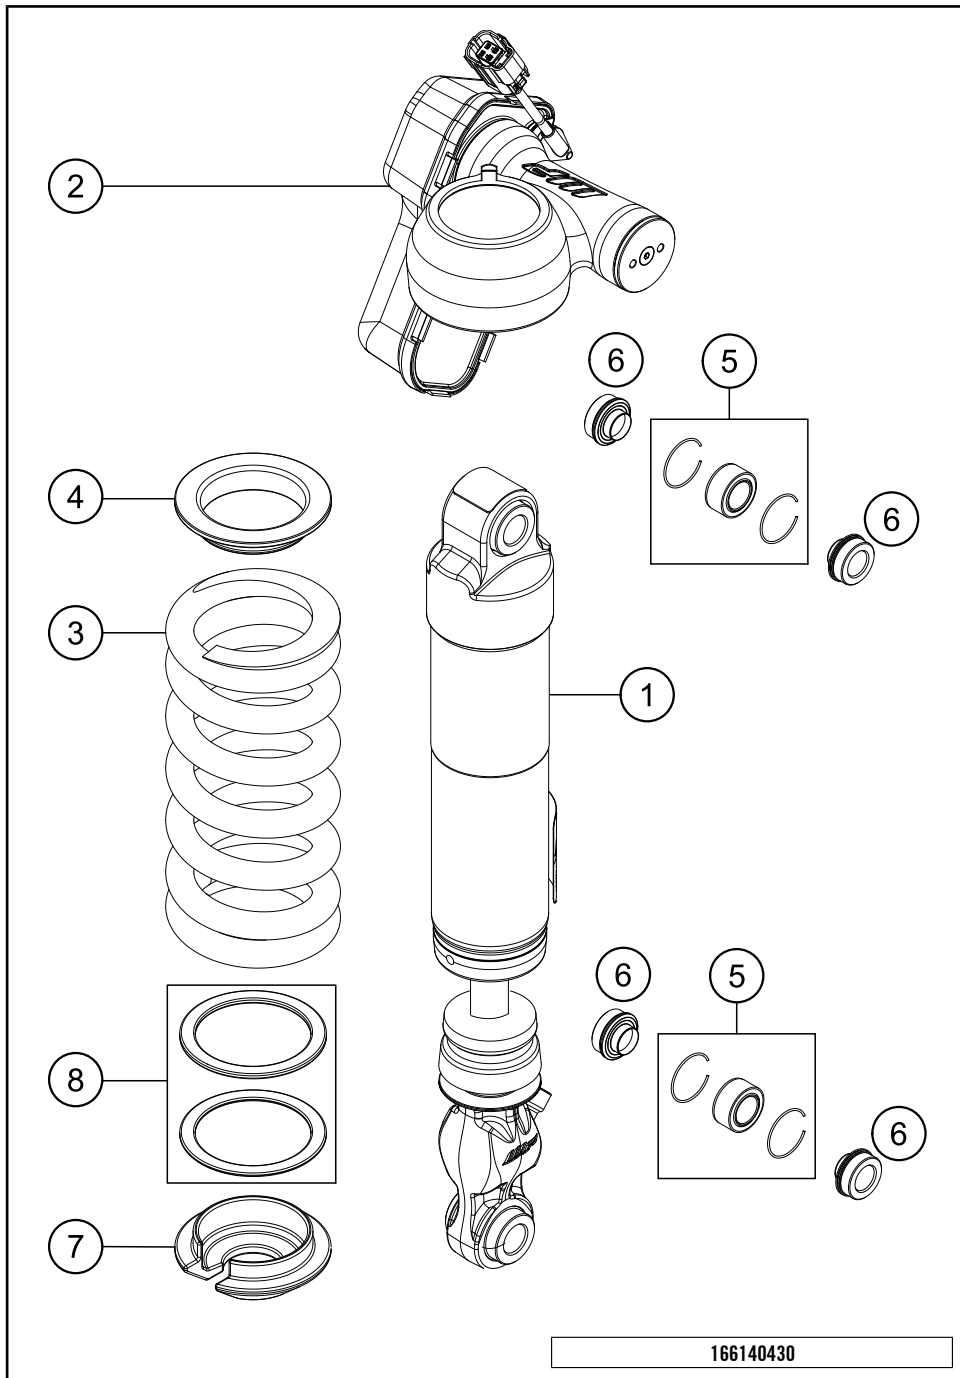

SHOCK ABSORBER DISASSEMBLED

1290 Super Duke GT, white 2020 EU 2020

POS	PARTNUMBER	PARTNAME	PIECE
1	46812014s2	Monoshock assembly group	1
2	11000P05	PA cpl. KTM EDS d46 s10	1
3	91010347	Mainspring (59) 185-185 damper	1
4	14460661	Spring retainer 52,5x78x3	1
5	R12012	Ball joint bearing kit top 12mm	2
6	46181307E	Bearing bush 14x15/23,5x14,45 cpl.	4
7	46181299	Spring retainer 28x73x15 black	1
8	RP10009	WASHER SET D73	1

166140430

18857

* NEW PART

X ON DEMAND