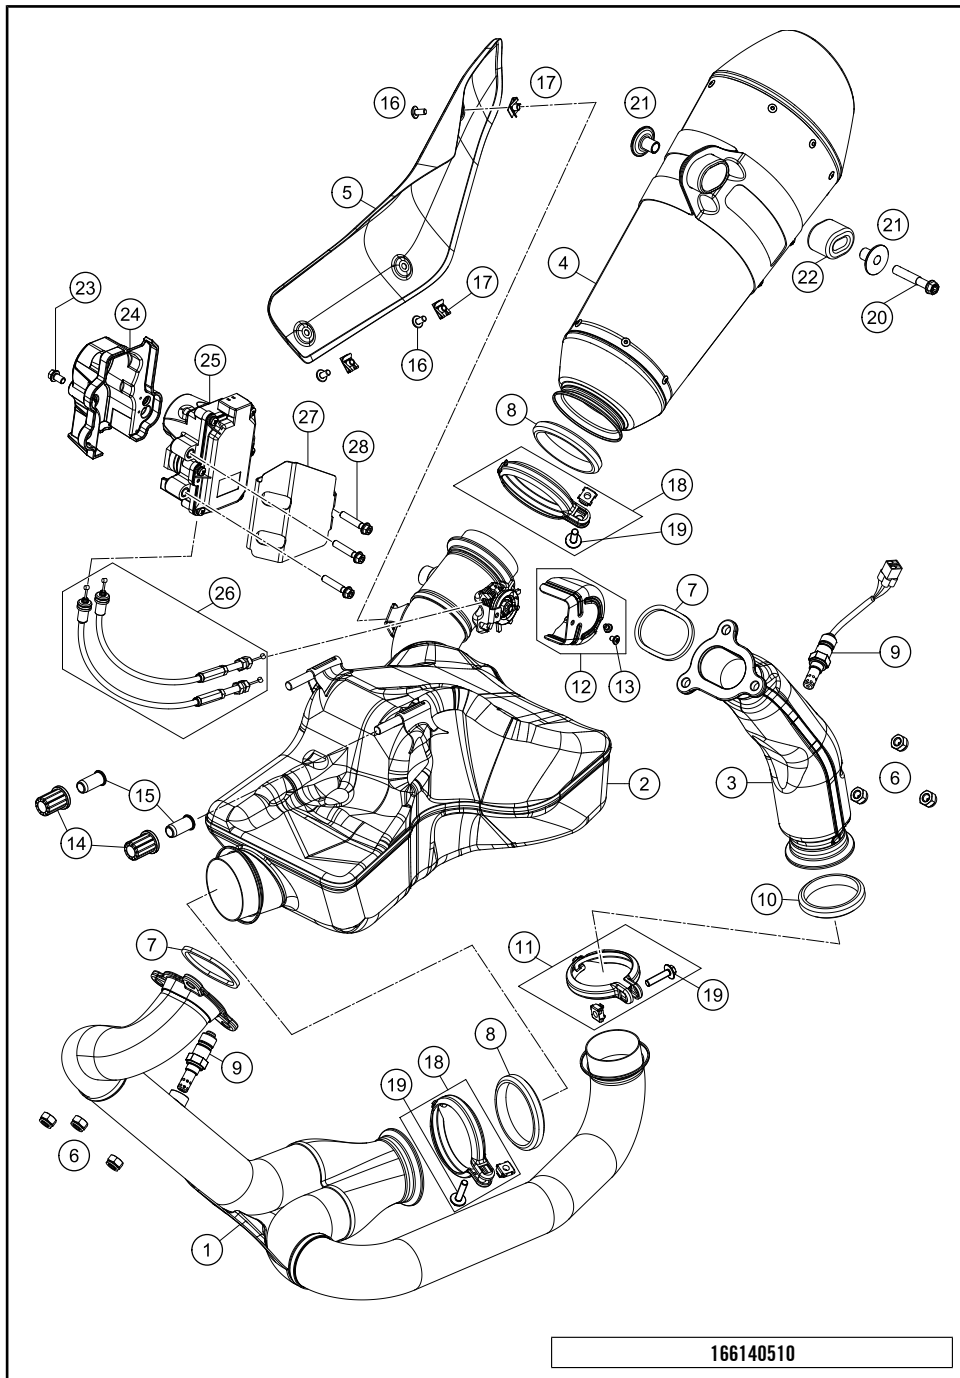

EXHAUST SYSTEM

1290 Super Duke GT, white 2020 EU 2020

POS	PARTNUMBER	PARTNAME	PIECE
1	61305007200	Manifold front	1
2	61405050100	Premuffler	1
3	60405008100	Header with integral isulation	1
4	61305083000	SILENCER CPL.	1
5	6140501100033	HEAT PROTECTOR BLACK	1
6	51010086100	self-locking nut M8 Cu	6
7	69005005100	EXHAUST PIPE FLANGE GASKET	2
8	61305005005	MANIFOLD GASKET 60MM	2
9	75041090200	LAMBDA SENSOR	2
10	69005005005	MANIFOLD GASKET	1
11	69005050000	CLAMP CPL.	1
12	61405095050	COVER FLUE GAS DAMPER	1
13	60402052010	EJOT SPIRAL SCREW SF M4X6-K	2
14	61005013000	RUBBER SILENCER SUPPORT 05	2
15	61005014000	SLEEVE SILENCER SUPPORT 05	2
16	78105081010	SCREW TORX M5X10	3
17	69008021080	clip nut M5	3
18	61305090000	EXHAUST CLAMP CPL. 60MM	2
19	0024060256	HH COLLAR SCREW M6X25 TX30	3
20	0025080506	HH collar screw M8x50 TX40	1
21	61305069000	BUSHING 8,5X11X29	2
22	61305068000	DAMPING RUBBER	1
23	0025060106	HH collar screw M6x10 TX30	1
24	61441070050	COVER EXHAUST FLAP CONTROL MOT	1
25	61441070100	Exhaust flap controll motor	1
26	61441071000	BOWDEN CABELS EXHAUST FLAP	1
27	61441070060	HEAT PROTECTION CAP SERVOMOTOR	1
28	0025060306	HH collar screw M6x30 TX30	3

166140510

53682

* NEW PART

X ON DEMAND