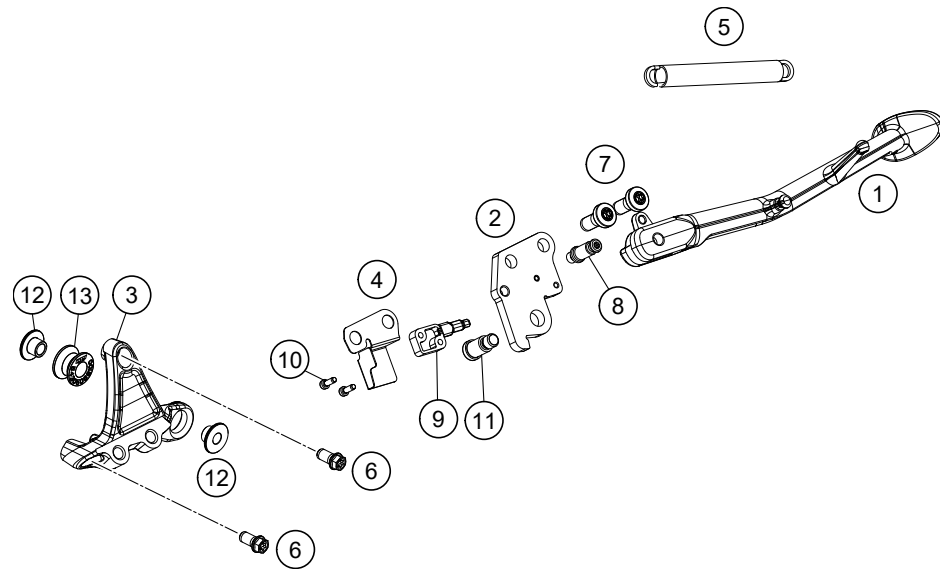

206170310

55485

\* NEW PART

X ON DEMAND

POS	PARTNUMBER	PARTNAME	PIECE
1	61703023033C1	Side stand with magnet	1
2	61703028000	Side stand bracket	1
3	61703026000C1	Side stand bracket	1
4	61703027000C1	Protection plate	1
5	60303024100	SIDE STAND SPRING	1
6	0025080166S	HH collar screw M8x16 TX40 SL	2
7	0035100249S	HH collar screw M10x24 ISA45 S	2
8	61303028001	SPEC. SCREW SIDE STAND SPRING	1
9	61011045000	SIDE STAND SENSOR 05	1
10	014580040123	Cap head screw ISO 14580-M4x12-8.8	2
11	62503027200	SCREW FOR SIDE STAND M10X31,2	1
12	61705069000	Collar bushing 8,5x12,5x23,5x10	2
13	54305068100	damp. component silicone grey	1