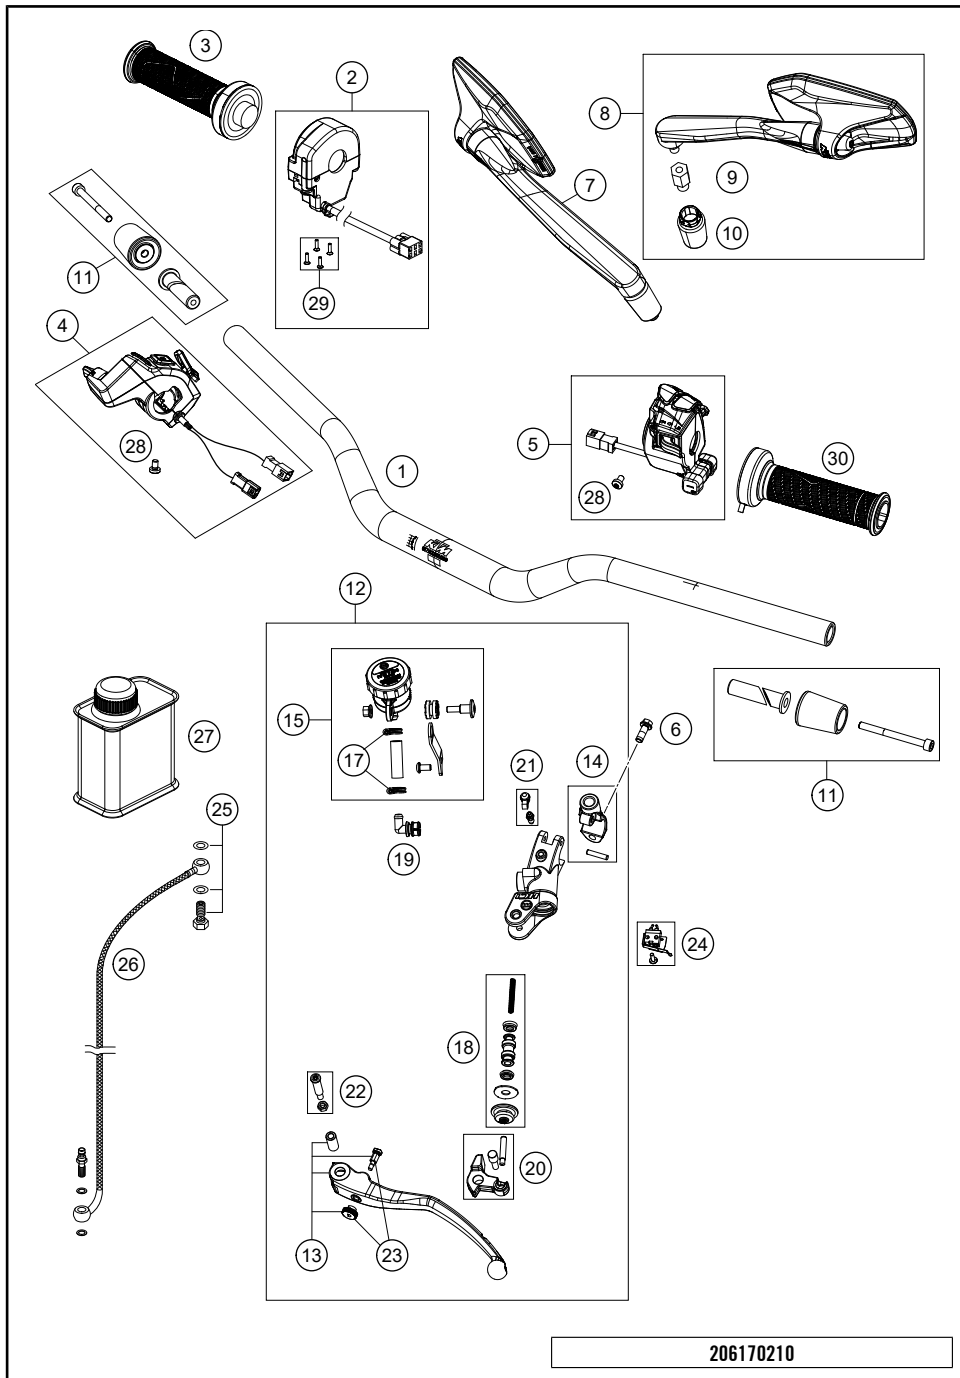

HANDLEBAR, CONTROLS

1290 SUPER DUKE R, black 2021 2021

POS	PARTNUMBER	PARTNAME	PIECE
1	61702001000C1	Handlebar Dk=28.5mm	1
2	60711012000	Ride-by-wire without throttle tube	1
3	60702012000	Grip tube (no heating)	1
4	61711074100	Start / Emergency stop switch, right	1
5	61711070100	Combination steering switch, left side	1
6	0025060166S	HH collar screw M6x16 TX30 SL	1
7	61312041300	Mirror right	1
8	61312040300	Mirror left	1
9	61312040050	ADAPTOR FOR MIRROR	2
10	61312040030	RUBBER SLEEVE	2
11	61702104000C1	Handlebar weight with silent block	2
12	6130203014430	MASTER CYLINDER CPL.	1
13	6130203100030	CLUTCH LEVER CPL.	1
14	6130204400030	CLAMP MIRROR W. TENSION PIN	1
15	61702055044	Reservoir cpl. with bracket	1
17	58007117000	YDNAC-CLAMP 10107 10MM	2
18	59413008000	REP. SET PISTON D=12MM 2007	1
19	61002051144	ANGLE PIECE CPL. (DOT)	1
20	61002056000	ROCKER CPL. 05	1
21	61002054000	BLEEDER SCREW WITH CAP	1
22	50302038200	LEVER SCREW SHORT CPL. 09	1
23	61002043000	ADJUSTING SCREW CPL.	1
24	83111049000	CLUTCH SWITCH ATV	1
25	59032062000	HOLLOW SCREW + COPPER GASKET	1
26	61032063100	CLUTCH PIPE	1
27	00062030000	BRAKE FLUID DOT5.1 0,25L	1
28	073800501002	PAN HEAD SCREW M5X10 TX25	2
29	76011073110	SCREW SET START-STOP SWITCH	1
30	60702039100	Grip LHS w/o heater	1

206170210

55483

* NEW PART

X ON DEMAND