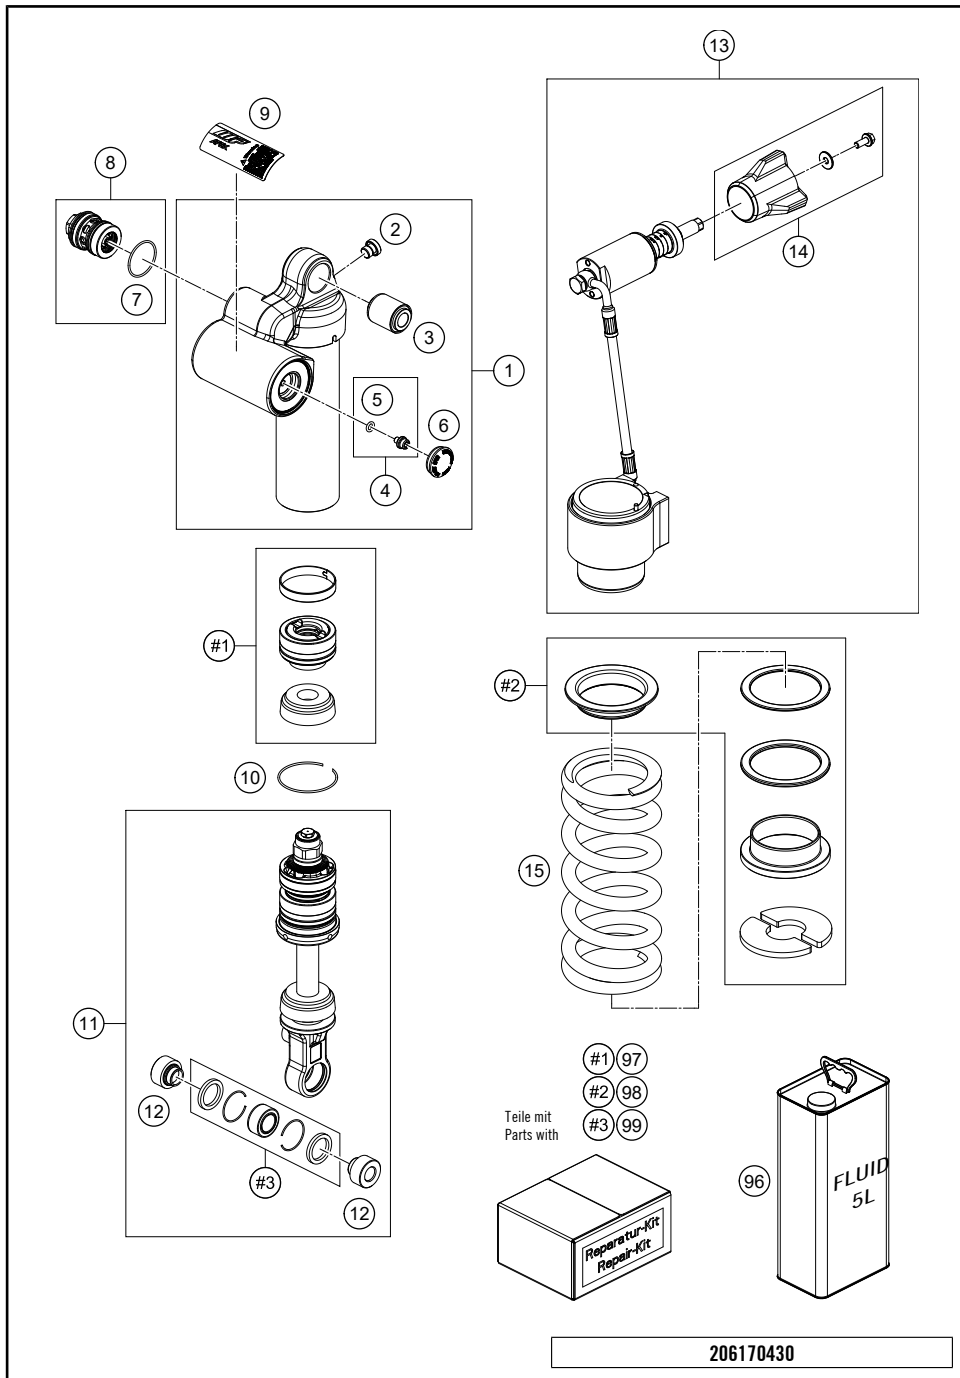

SHOCK ABSORBER DISASSEMBLED

1290 SUPER DUKE R, black 2021 2021

POS	PARTNUMBER	PARTNAME	PIECE
1	46181338S2	shock housing cpl. KTM 1290 Super Duke	1
2	50180095	HS cylinder-head screw R1/8 I8	1
3	46181449	Silentblock 12x25x32	1
4	36120151S	PLUG SCREW M5X6 CPL.	1
5	46810893	O-ring 5,28x1,78 NBR70 black	1
6	46811208	Rubber cap do not open 22x5,5 NBR	1
7	50180217	O-ring 27x1,5 Viton70 green ISO 3601-3S	1
8	50180213S30	compression cpl.	1
9	52000276	Sticker APEX 75x30	1
10	46810010	Round-wire snap ring 49x1,8	1
11	46181349S03	Shock abs.bott.part cmpl.KTM 1290 SDR 20	x
12	46181342	Bearing bush 12x15/19/23,5x18,45	2
13	11001T01	PA Super Duke R 20 with hand knob	1
14	60000323S	adjuster wheel PA cpl.	1
15	91010431	Mainspring (59) 75-195 damper	x
15	91010381	Mainspring (59) 85-195 silencer white	1
15	91010432	mainspring (59) 95-195 shock white	x
96	50180751S1	SHOCK ABSORBER FLUID 5 LT	x
97	RP10030T	shock absorber repair kit Super Duke R 2	x
98	RP10031T	Repair kit spring retainer shock absorbe	x
99	R12012	Ball joint bearing kit top 12mm	x