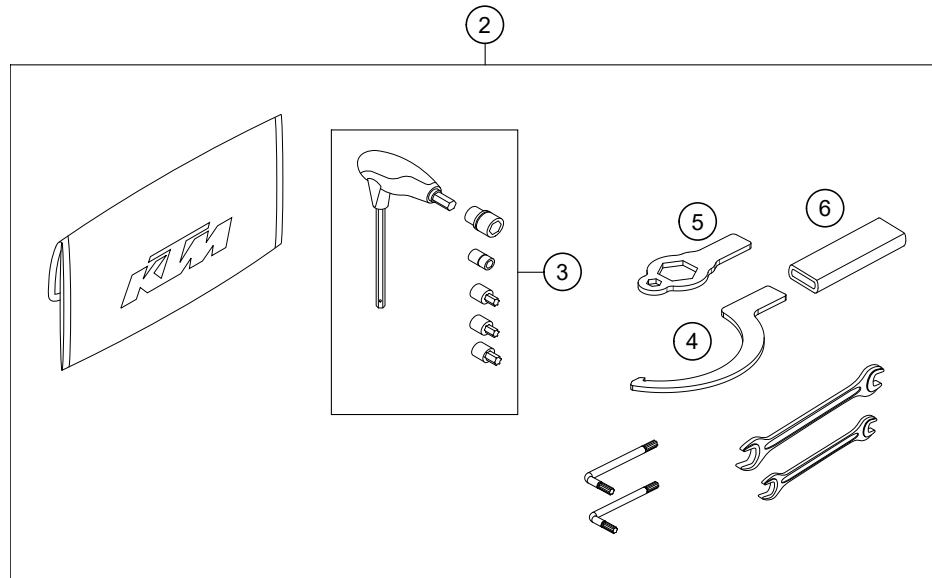

SEPERATE ENCLOSURE

1290 SUPER DUKE R, black 2021 2021

0
OHNE ABBILDUNG
WITHOUT ILLUSTRATION

1
TECHNISCHE DOKUMENTATION
TECHNICAL DOCUMENTATION
DOCUMENTACION TECNICA
DOCUMENTATION TECHNIQUE
NOTE TECNICHE

206172000

POS	PARTNUMBER	PARTNAME	PIECE
0	61312040300	Mirror left	1
0	61312041300	Mirror right	1
0	312305	DOCUMENTS BAG 2006	1
0	312313	KTM BALLPOINT PEN ORANGE	1
0	00063004202	PRINT LABEL 60X51 MM	1
0	3210917	NOTEPAD	1
0	20180195INT	KTM Bypack Folder Street	1
0	20180189INT	Sticker accessory kit	1
0	00063004012	HEADLIGHT MASK BOX	1
0	00063004106	SPIRALHÜLSEN LC4 + LC8	2
0	00063004108	Bubble wrap blanks 80MY	2
0	00063004204	Self-ad. stkr. 100X200 mm, perf., art. 3	2
0	16512180100	SIDE REFLECTOR RED REAR	2
0	62512081100	BRACKET SIDE REFLECTOR	1
0	00063099114	Pocket for operating manual 290x190 mm	1
1	3214304EN	Owner's manual 1290 SUPER DUKE R 2021	1
2	61729099000	On-board tool kit	1
3	60029070100	T-WRENCH WS=6/8/10/17	1
4	61329085000	HOOK WRENCH ECCENTRIC REAR WH.	1
5	61729079000	Ring wrench, double, on-board tool kit	1
6	60012060000	GRIP FOR RING WRENCH	1

55510

* NEW PART

X ON DEMAND