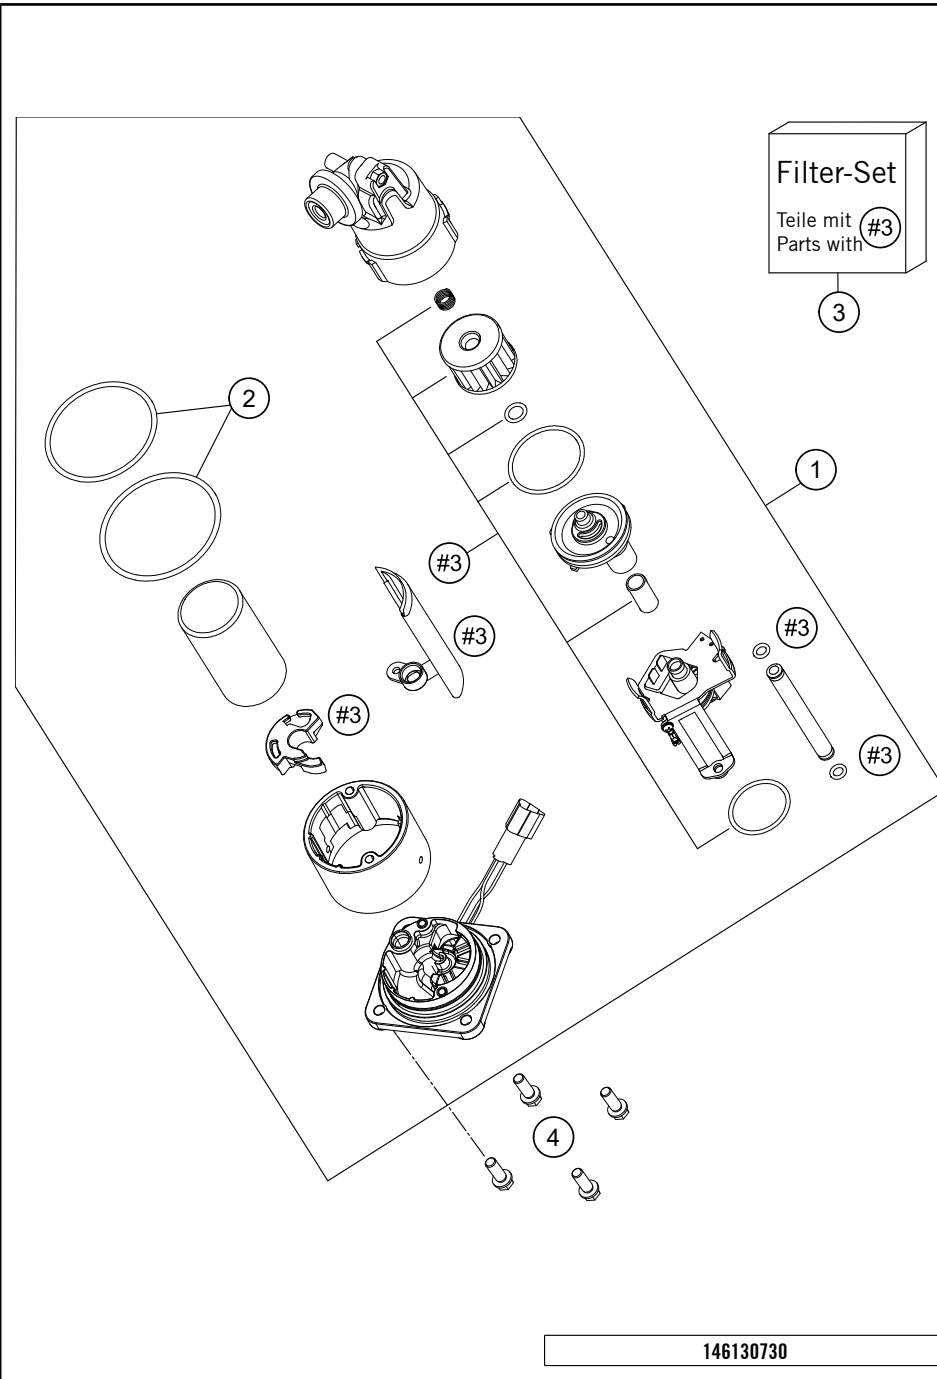

FUEL PUMP

1290 SUPER DUKE R, black 2021 2021

POS	PARTNUMBER	PARTNAME	PIECE
1	60307088100	fuel pump	1
2	61007089000	O-RING SET FOR FUEL PUMP 05	1
3	61007090100	FILTER-SET FUEL PUMP	1
4	0025060166	HH collar screw M6x16 TX30	4

54102

* NEW PART

X ON DEMAND