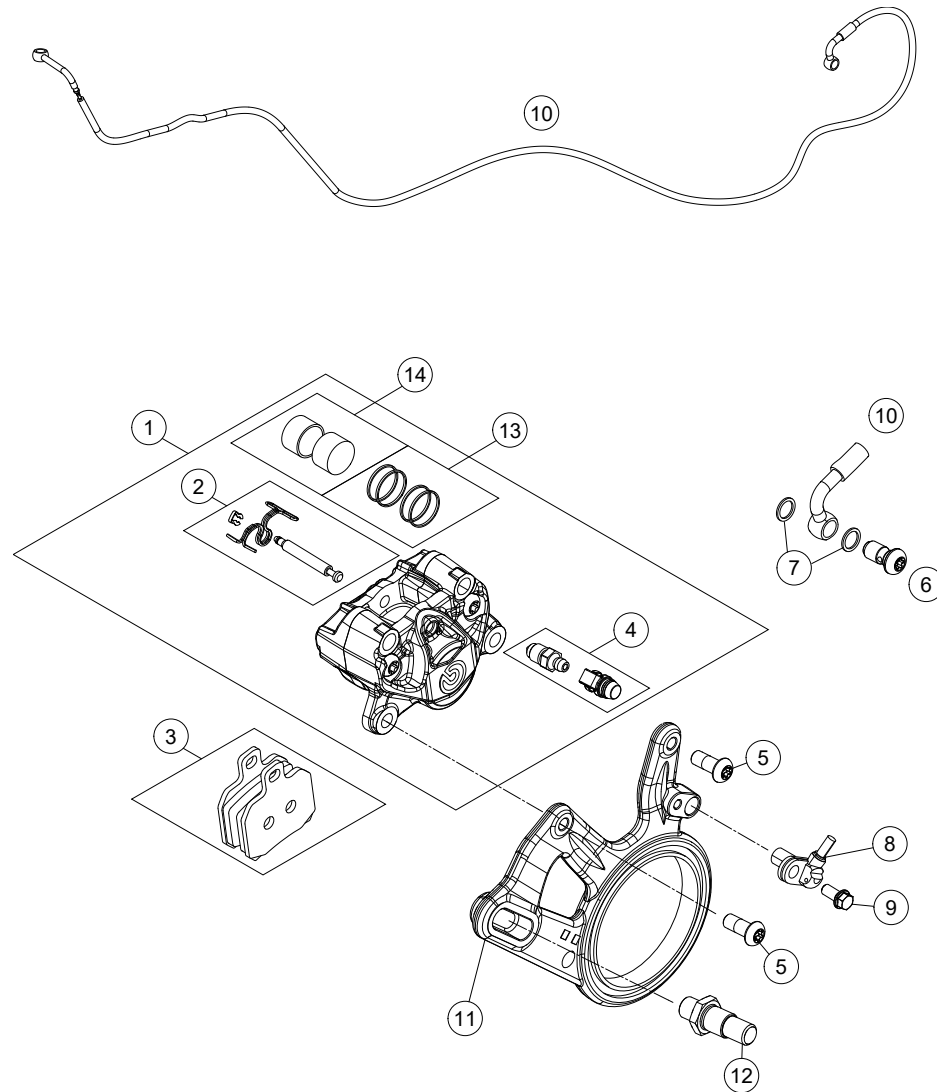

REAR BRAKE CALIPER

1290 SUPER DUKE R, black 2021 2021

POS	PARTNUMBER	PARTNAME	PIECE
1	6131308000158	BRAKE CALIPER REAR W/O PADS BL	1
2	69013082000	BOLT KIT 08	1
3	61313090200	Brake pad rear TT2172HH	1
4	69013020000	BLEEDER SCREW WITH CAP	1
5	69013076000	brake caliper screw M8x20	2
6	62113020100	banjo bolt M10x1x19.5	1
7	0603100141	sealing ring DIN 7603 10x14x1	2
8	76042125000	ABS-SENSOR	1
9	59009062013	SPECIAL SCREW M6X13 WS=8 10.9	1
10	61742004000	Brake line rear brake caliper/modulator	1
11	6131307500033S	BRAKE CALIPER ADAPTER BLACK	1
12	76004142000	BOLT BRAKE SADDLE BRACKET	1
13	69013081000	REPAIR KIT SEAL RING	1
14	61313083000	REPAIR KIT PISTON	1

206171390

53938

* NEW PART

X ON DEMAND