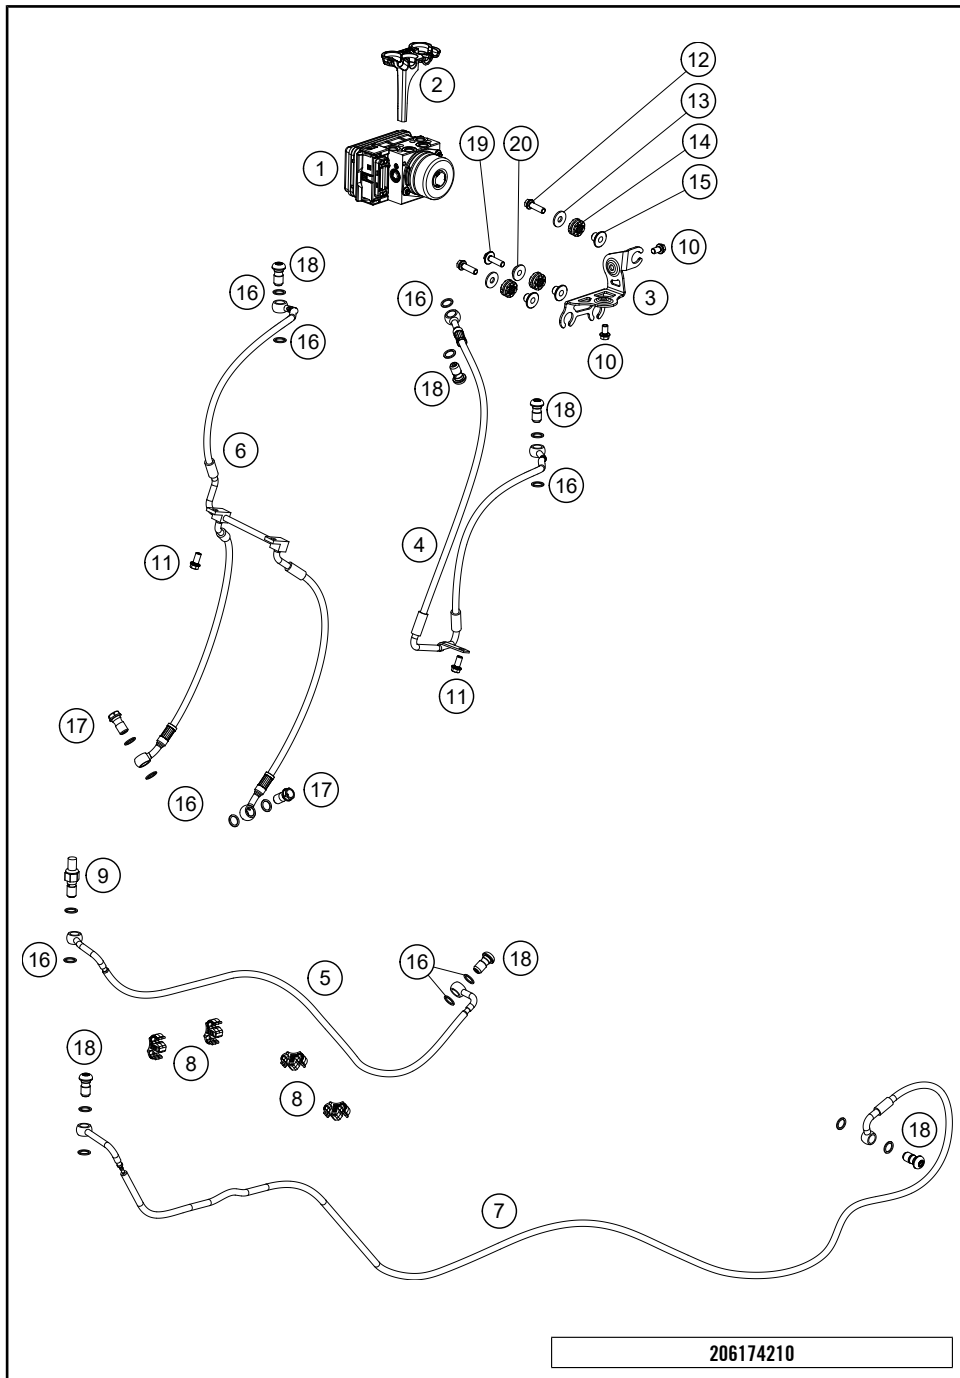

POS	PARTNUMBER	PARTNAME	PIECE
1	61742031044	ABS module filled	1
2	61742050000	Brake line locking mechanism	1
3	61742040000C1	Retaining bracket ABS modulator	1
4	61742001000	Brake line brake cylinder/modulator	1
5	61742002000	Brake line rear master cylinder/modulator	1
6	61742003000	Front brake line	1
7	61742004000	Brake line rear brake caliper/modulator	1
8	61342046000	SUPPORT ABS-PIPE D7,5	4
9	60311051000	BRAKE LIGHT SWITCH REAR	1
10	0025060106	HH collar screw M6x10 TX30	2
11	0025060126	HH collar screw M6x12 TX30	2
12	0025060206	HH collar screw M6x20 TX30	2
13	0021060003	WASHER DIN9021-A 6,4	2
14	62142041100	DUMPER 40 SHORE	3
15	61342041000	COLLAR BUSH 6,5X9X18X8,5	3
16	0603100141	sealing ring DIN 7603 10x14x1	16
17	69013025000	HOLLOW SCREW M10X1X19 SW12	2
18	62113020100	banjo bolt M10x1x19.5	6
19	0024060206	HH collar screw M6x20 TX30	1
20	59032006050	SPRING RETAINER 6,2X12X18X5,2	1

206174210

53980

* NEW PART X ON DEMAND