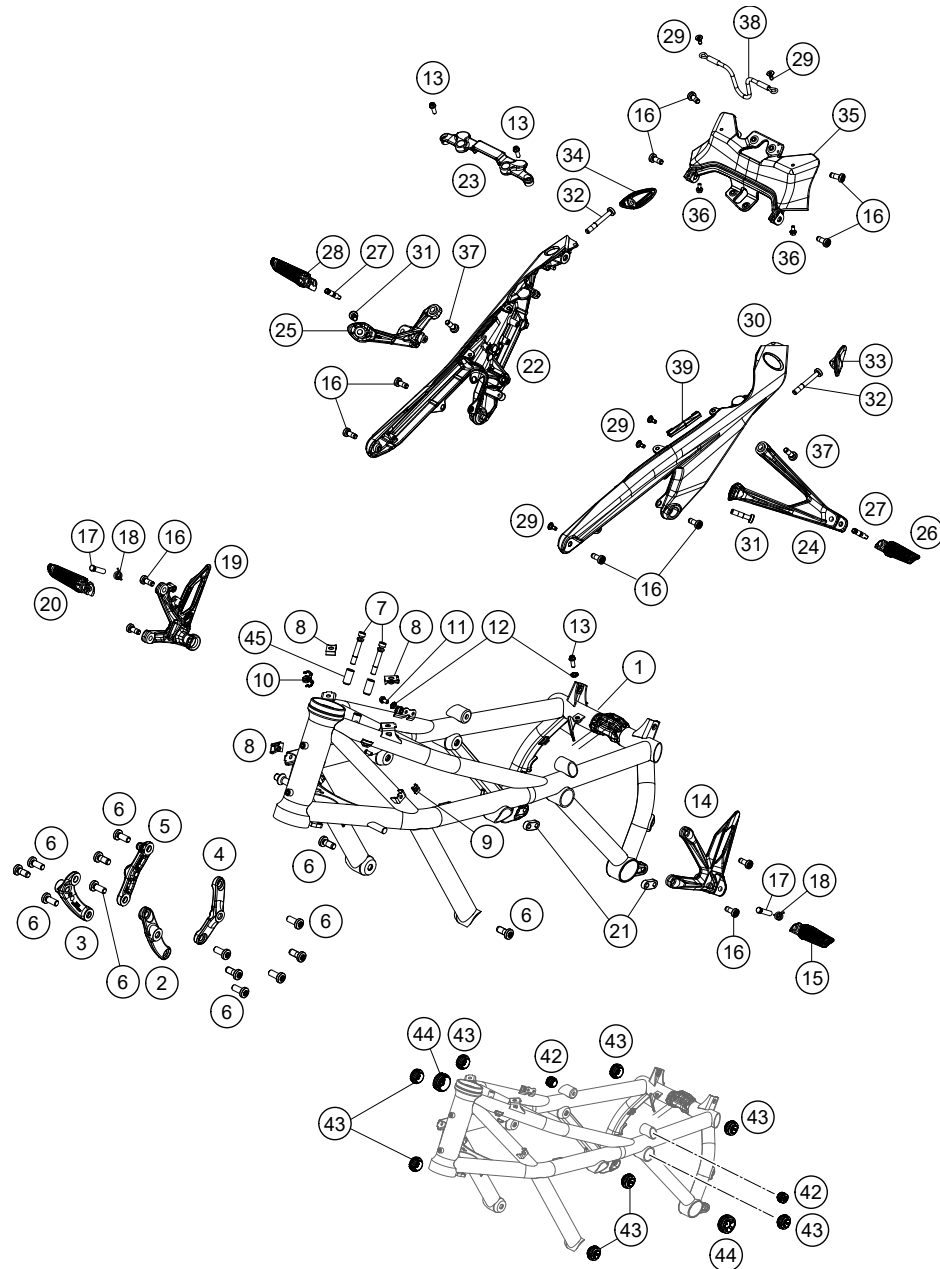

POS	PARTNUMBER	PARTNAME	PIECE
1	61703001100EB	Frame 617TA	1
2	61703005000C1	Engine hanger front left	1
3	61703006000C1	Engine hanger front right	1
4	61703007000C1	Engine hanger rear left	1
5	61703008000C1	Engine hanger rear right	1
6	0035100249S	HH collar screw M10x24 ISA45 S	14
7	61711064000	One-way screw 617	2
8	54603048100	clip nut M6	4
9	69008021080	clip nut M5	1
10	61342046000	SUPPORT ABS-PIPE D7,5	1
11	0025060106	HH collar screw M6x10 TX30	1
12	58411098100	CONTACT WASHER M6 VSV-K6	2
13	0025060166	HH collar screw M6x16 TX30	2
14	61703038000C1	Front footpeg bracket left	1
15	61703040000C1	Front footpeg left	1
16	0035080206S	SHCS M8x20 TX45	12
17	61703043000	Footpeg bolt	2
18	61703042000	Spring footrest front	2
19	61703039000C1	Front footpeg bracket right	1
20	61703041000C1	Front footpeg right	1
21	61703045010	Footrest bottom fixing nut	2
22	6170300202056	Subframe right	1
23	61703002030C1	Fuel tank bridge	1
24	61703048000C1	Rear footpeg bracket left	1
25	61703049000C1	Rear footpeg bracket right	1
26	61703050033C1	Rear footpeg left compl.	1
27	61703053000	Rear foot peg bolt	2
28	61703051033C1	Rear footpeg right compl.	1
29	69013099150	Screw, reservoir	5
30	6170300201056	Subframe left	1
31	0035080356S	SCREW M8X35 ISA45 SS	2
32	0035080606S	Hex screw w.intern.Torx w.coll.M8x60 ISA	2
33	6170300205456	Fastening plate top left	1
34	6170300205556	Fastening plate top right	1
35	6170300204056	Cross brace, rear part	1
36	0025050106	HH collar screw M5x10 TX30	2
37	0035080256S	ISA collar screw M8x25 ISA45	2
38	61707048170	Tether, passenger	1

206170310

55485

* NEW PART

X ON DEMAND