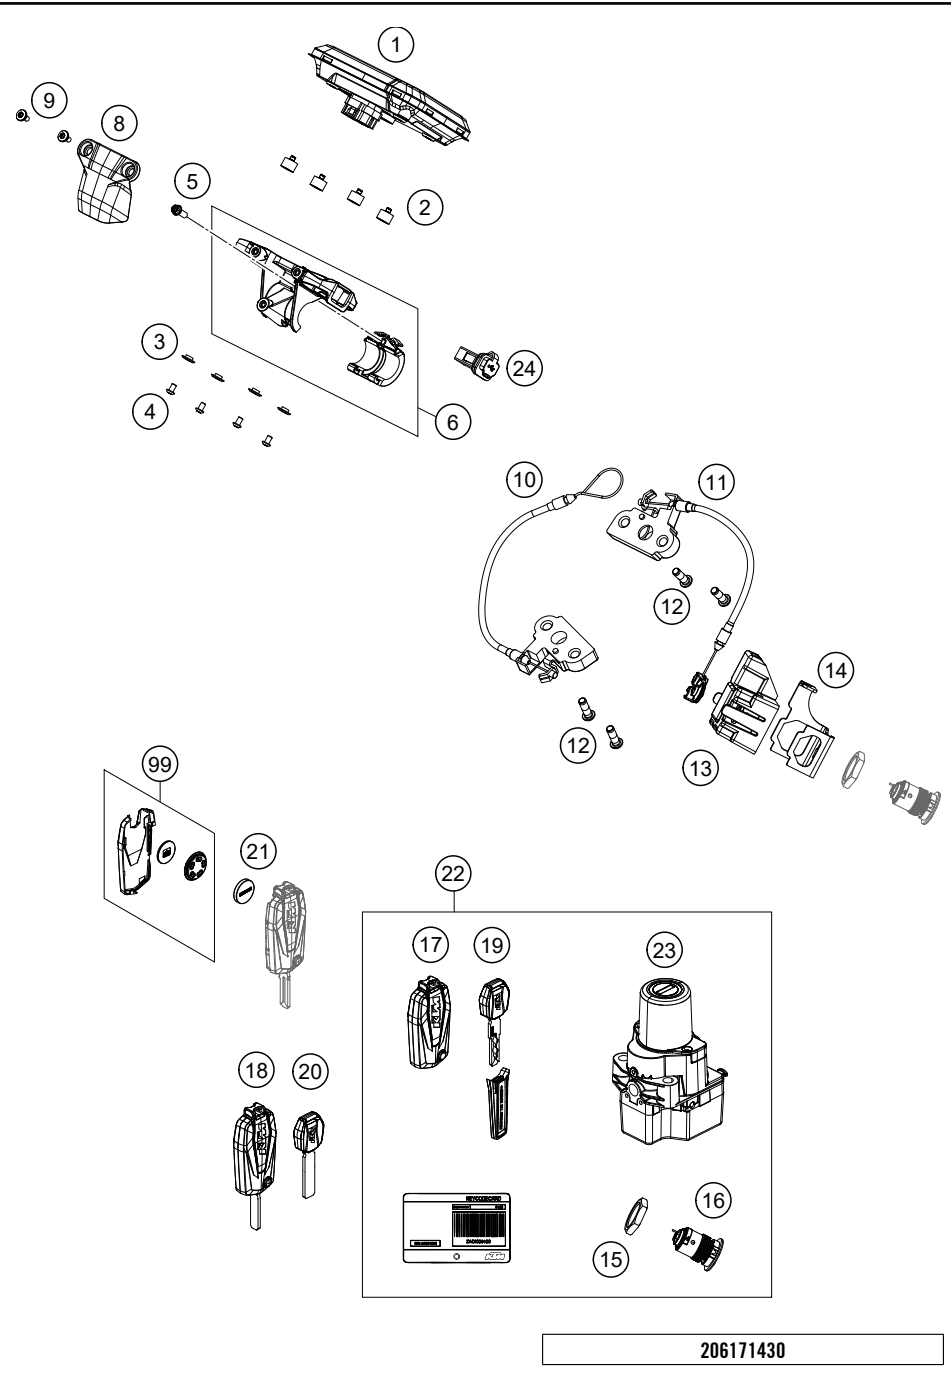

POS	PARTNUMBER	PARTNAME	PIECE
1	61714069000	Combination instrument	1
2	61514069110	Damper, speedometer	4
3	61614069020	Tachometer support bush	4
4	0738050082	Flat Head Screw ISO7380 M5x8 A2 TX25	4
5	0025060166	HH collar screw M6x16 TX30	1
6	61701044044	Instrument support cpl.	1
8	61701046000	Connector cover, instrument support	1
9	69008021160	special screw M5x12	2
10	61707052000	Rider seat lock cpl.	1
11	61307050000	SEAT LOCK MECHANISM CPL.	1
12	0738060185S	Ovl. hd. scr. TX M6x16 A2-70 S	4
13	61707050020	Anti-rotation lock, seat lock cover	1
14	61707050010	Anti-rotation lock, seat lock	1
15	69007050050	NUT SEAT LOCK M22X1,5	1
16	61307050020	LOCK CYLINDER SEAT LOCK	1
17	60711267000	Race-on key 433 MHz	1
18	60711267010	Race on blank key 433MHz	1
19	60411067100	KTM ignition key	1
20	60411067010	Blank KTM ignition key	1
21	58512085160	BATTERY FOR ICO TRIPMASTER 04	1
22	61711266044	Lock kit, KTM RACE ON 433 MHz	1
23	61611266000	Ignition lock Race-on 433MHz	1
24	61711043000	USB Power Supply 12V	1
99	60711067050	Cover-Kit for Race-on-Key	1

206171430

53796

* NEW PART X ON DEMAND