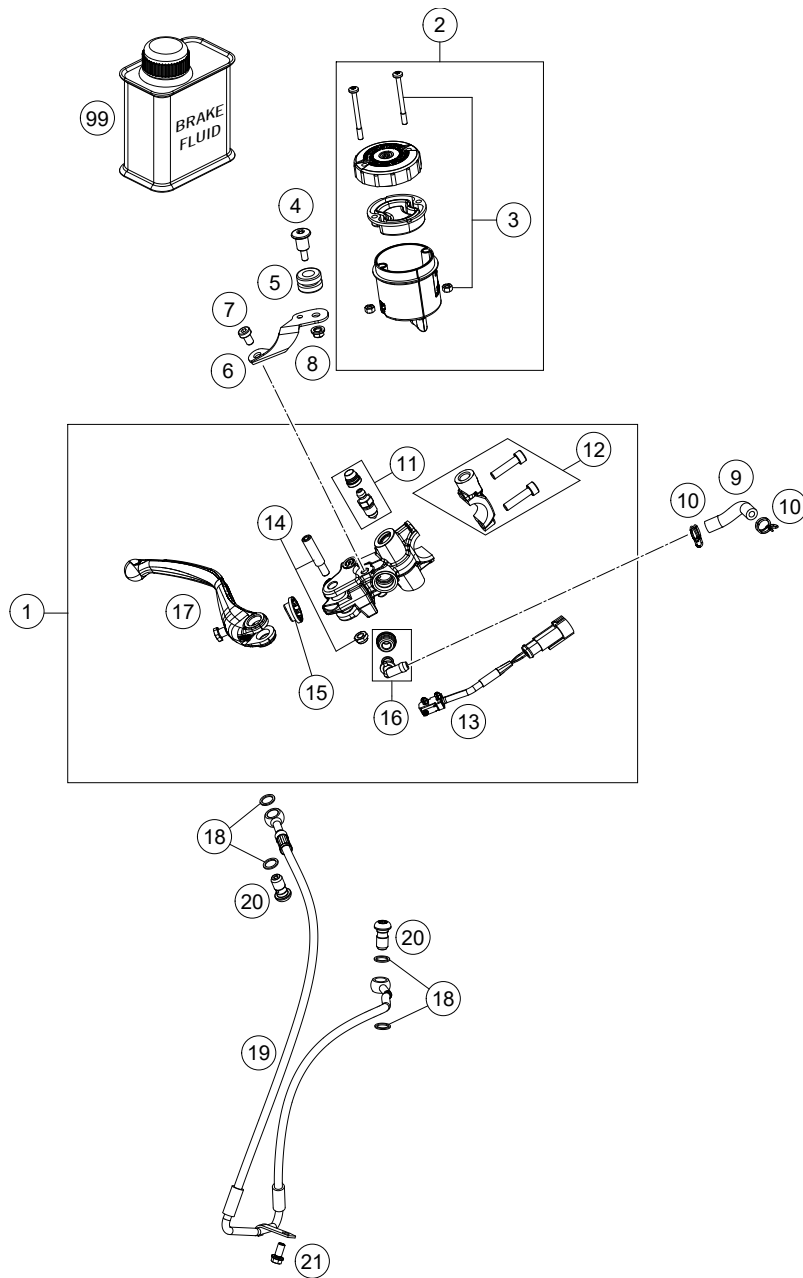

FRONT BRAKE CONTROL

1290 SUPER DUKE R, black 2021 2021

POS	PARTNUMBER	PARTNAME	PIECE
1	6131300110030	Hand brake cylinder PR16/19	1
2	61313029000	BRAKE FLUID RESERV. BLACK CPL.	1
3	61013009203	SCREW + NUT F. RESERVOIR	1
4	61013013050	SCREW RET.PANEL-RESERVOIR	1
5	61013013000	RUBBER BUSH 05	1
6	6101300900130	SUPPORT BRAKE FLUID RES. FRONT	1
7	61013021000	SCREW RET.PANEL-BRAKE CYLINDER	1
8	61013009004	NUT FOR RESERVOIR	1
9	69013069001	HOSE FOR RESERVOIR 6X1,5	1
10	58007017000	YDNAC CLAMP 10101 (10,4MM)	2
11	60013020000	BLEEDER SCREW WITH CAP	1
12	76013005100	CLAMP CPL. 16	1
13	61311050000	BRAKE LIGHT SWITCH FRONT	1
14	61013006000	LEVER SCREW CPL. 05	1
15	61013008000	RUBBER CUP 05	1
16	54513155000	ANGLE PIECE	1
17	6101300200030	HAND BRAKE LEVER LOOSE BLACK	1
18	0603100141	sealing ring DIN 7603 10x14x1	4
19	61742001000	Brake line brake cylinder/modulator	1
20	62113020100	banjo bolt M10x1x19.5	2
21	0025060126	HH collar screw M6x12 TX30	1
99	00062030000	BRAKE FLUID DOT5.1 0,25L	1

206171310

53841

* NEW PART

X ON DEMAND