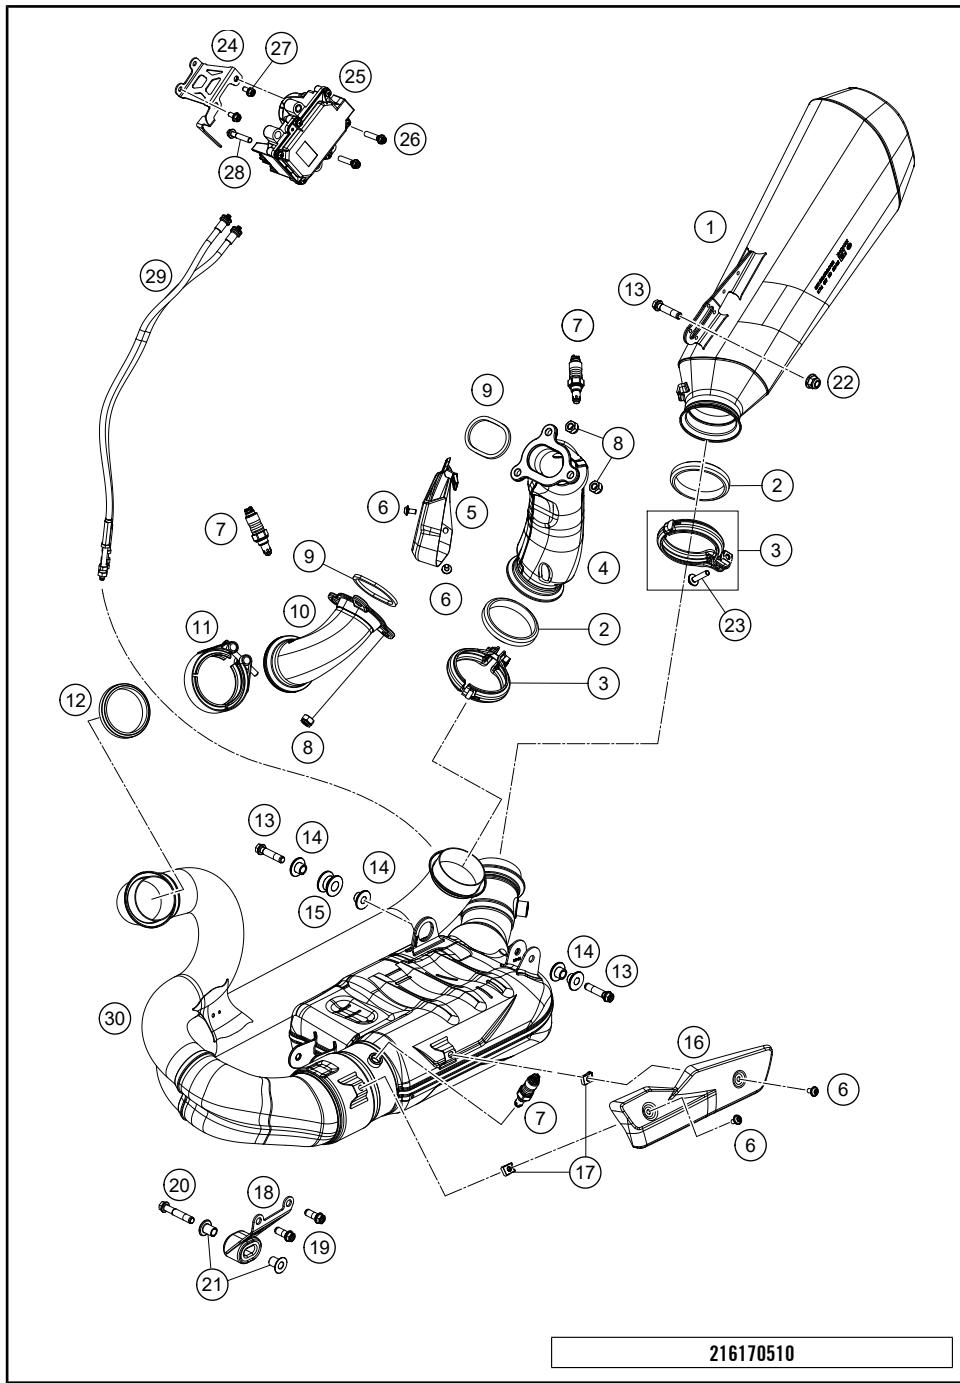

EXHAUST SYSTEM

1290 SUPER DUKE R, black 2021 2021

POS	PARTNUMBER	PARTNAME	PIECE
1	61705083000	Silencer	1
2	61305105005	Manifold gasket 60mm	2
3	61305058100	Clamp, tube, 60 mm	2
4	61705008100	Header with integrated insulation	1
5	61705011100C1	Heat protection complete, black	1
6	78105181010	Torx screw M5x10 black	4
7	75041090200	LAMBDA SENSOR	3
8	51010086100	self-locking nut M8 Cu	6
9	69005005100	EXHAUST PIPE FLANGE GASKET	2
10	61705007100	Header front	1
11	61705058100	V-clamp D=70,1	1
12	61705005005	Header seal	1
13	0025080356S	HH COLLAR SCREW M8X35 TX40	3
14	61705069000	Collar bushing 8,5x12,5x23,5x10	4
15	54305068100	damp. component silicone grey	1
16	61705012010C1	Heat shield front black	1
17	54603048600	RANGE CHANGE METAL NUT M5 INOX	2
18	61705055000	Pre muffler mounting 2 complete	1
19	0025060166S	HH collar screw M6x16 TX30 SL	2
20	0025080456S	HH COLLAR SCREW M8X45 ISA40	1
21	60305069000	BUSHING	2
22	0926080003	STOP NUT DIN6926 M8 SS	1
23	0024060256	HH COLLAR SCREW M6X25 TX30	2
24	61741070011C1	Retaining bracket actuator	1
25	61441070100	Exhaust flap control motor	1
26	0025060306	HH collar screw M6x30 TX30	2
27	0025050106	HH collar screw M5x10 TX30	2
28	0025060356	HH collar screw M6x35 TX30	1
29	61741071000	Throttle cables, exhaust flap	1
30	61705050100	pre-muffler VMT	1

216170510

55508

* NEW PART

X ON DEMAND