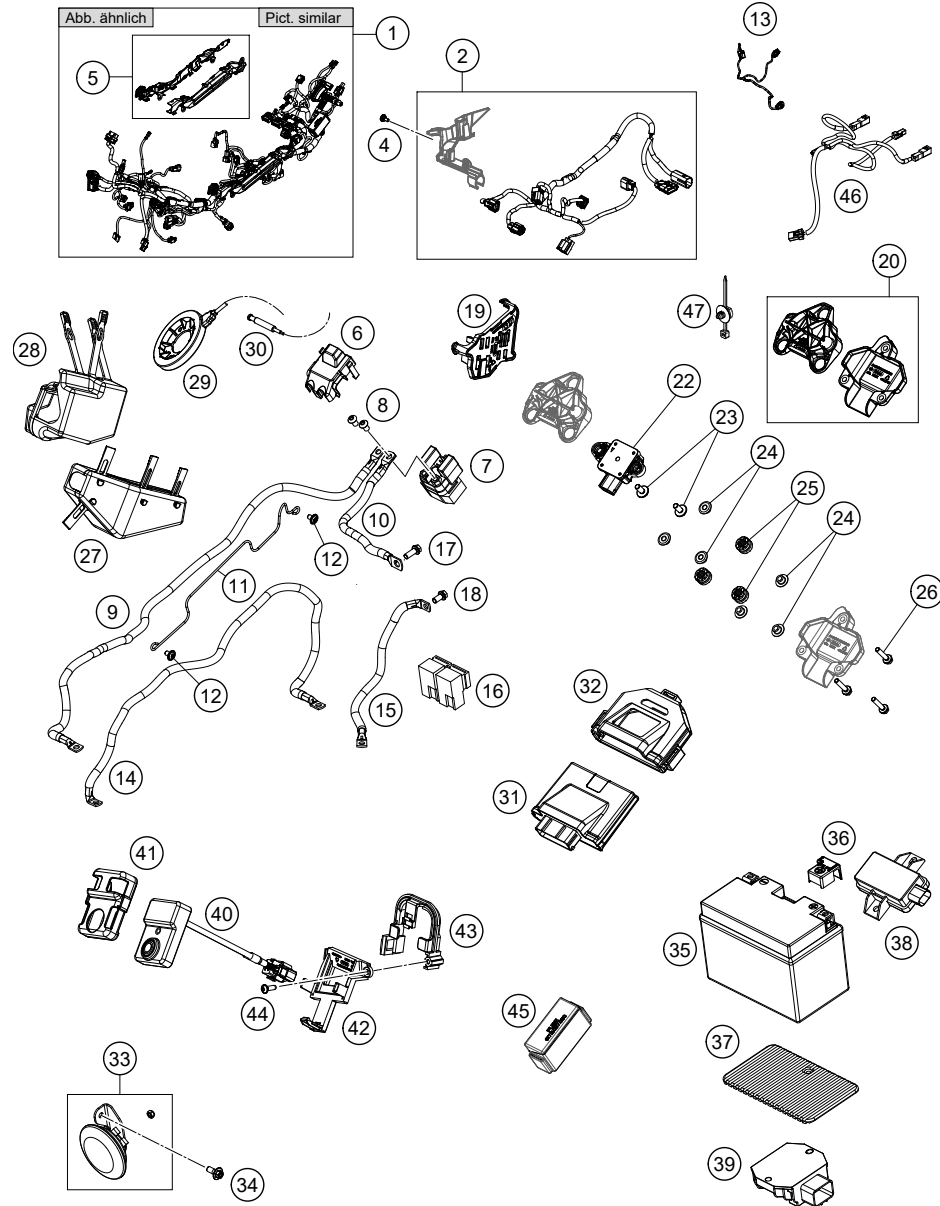

Abb. ähnlich Pict. similar

POS	PARTNUMBER	PARTNAME	PIECE
41	79114086050	Rubber support, CCU	1
42	61711046010	Fastening rubber connectivity box 2.0	1
43	61711046020	Holding bracket, connectivity box 2.0	1
44	0081050161	EJOT PT SCREW K50X16 1451	1
45	61711087050	Fuse Box	1
46	61311076100	REAR WIRING HARNESS	1
47	61711094000	Plug-in cable tie for M5	1

206171110

55493

* NEW PART

X ON DEMAND