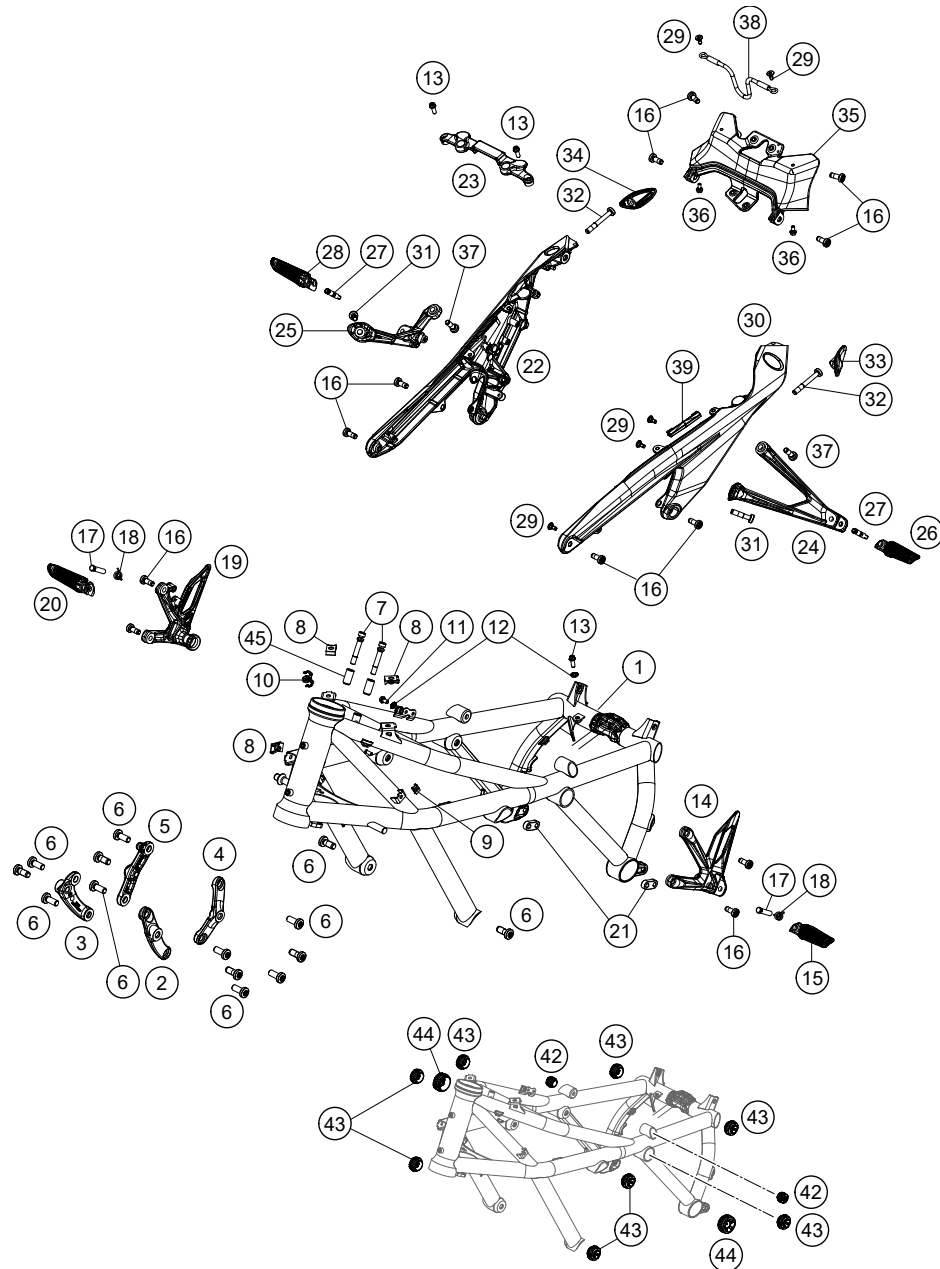

POS	PARTNUMBER	PARTNAME	PIECE
39	61703002060	Edge protection	1
42	61703288000	Plug small	2
43	61703188000	Plug, small	8
44	61703088000	Plug, large	2
45	61711065000	Spacing tube ignition lock	2

206170310

55485

* NEW PART

X ON DEMAND