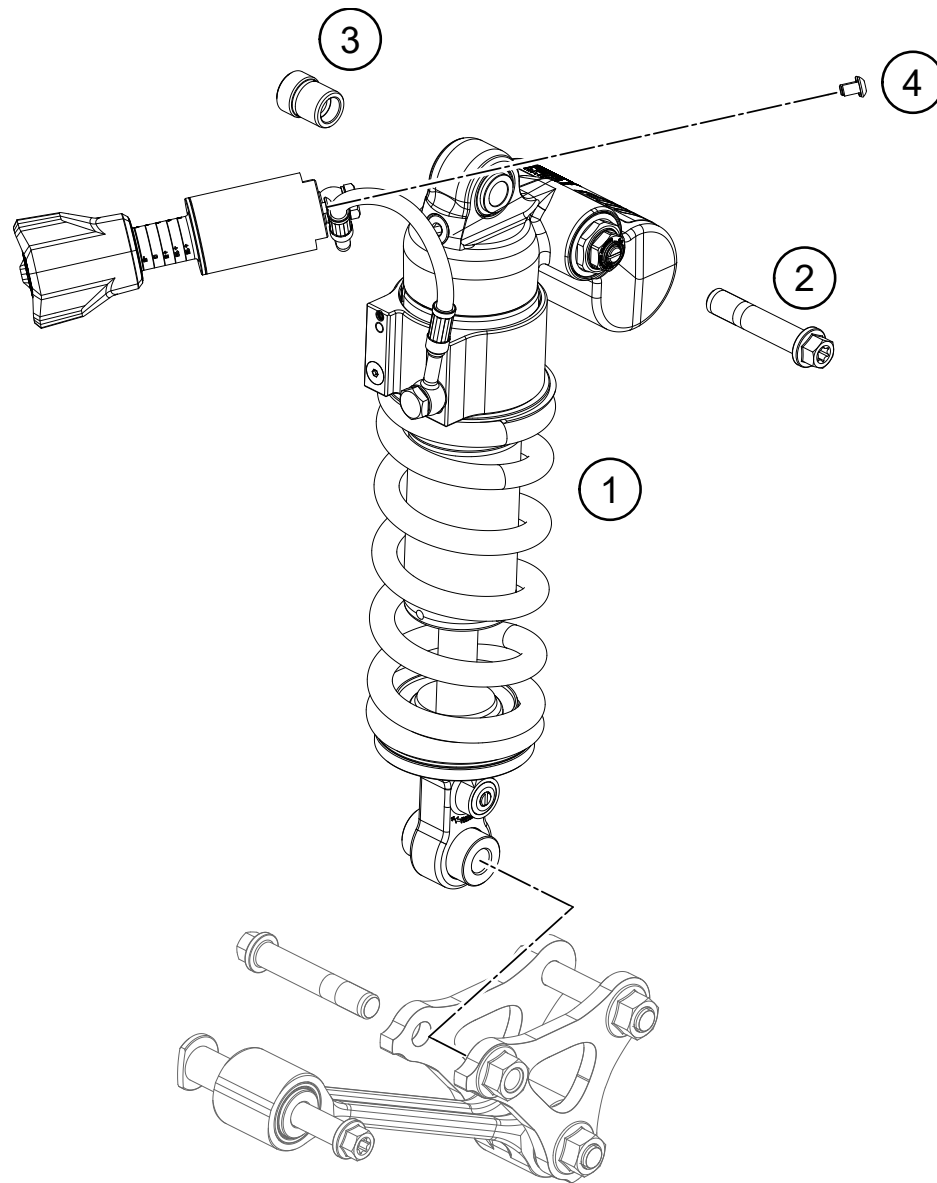

SHOCK ABSORBER

1290 SUPER DUKE R, black 2021 2021

POS	PARTNUMBER	PARTNAME	PIECE
1	15187T2201	Monoshock 1290 Super Duke R 20	1
2	0025120606S	Hex.bolt w.ext.hex.w.collar M12x60 ISA45	1
3	64104030020	Bushing Shock Mounting	1
4	0738050082	Flat Head Screw ISO7380 M5x8 A2 TX25	2

206170410

53761

* NEW PART

X ON DEMAND