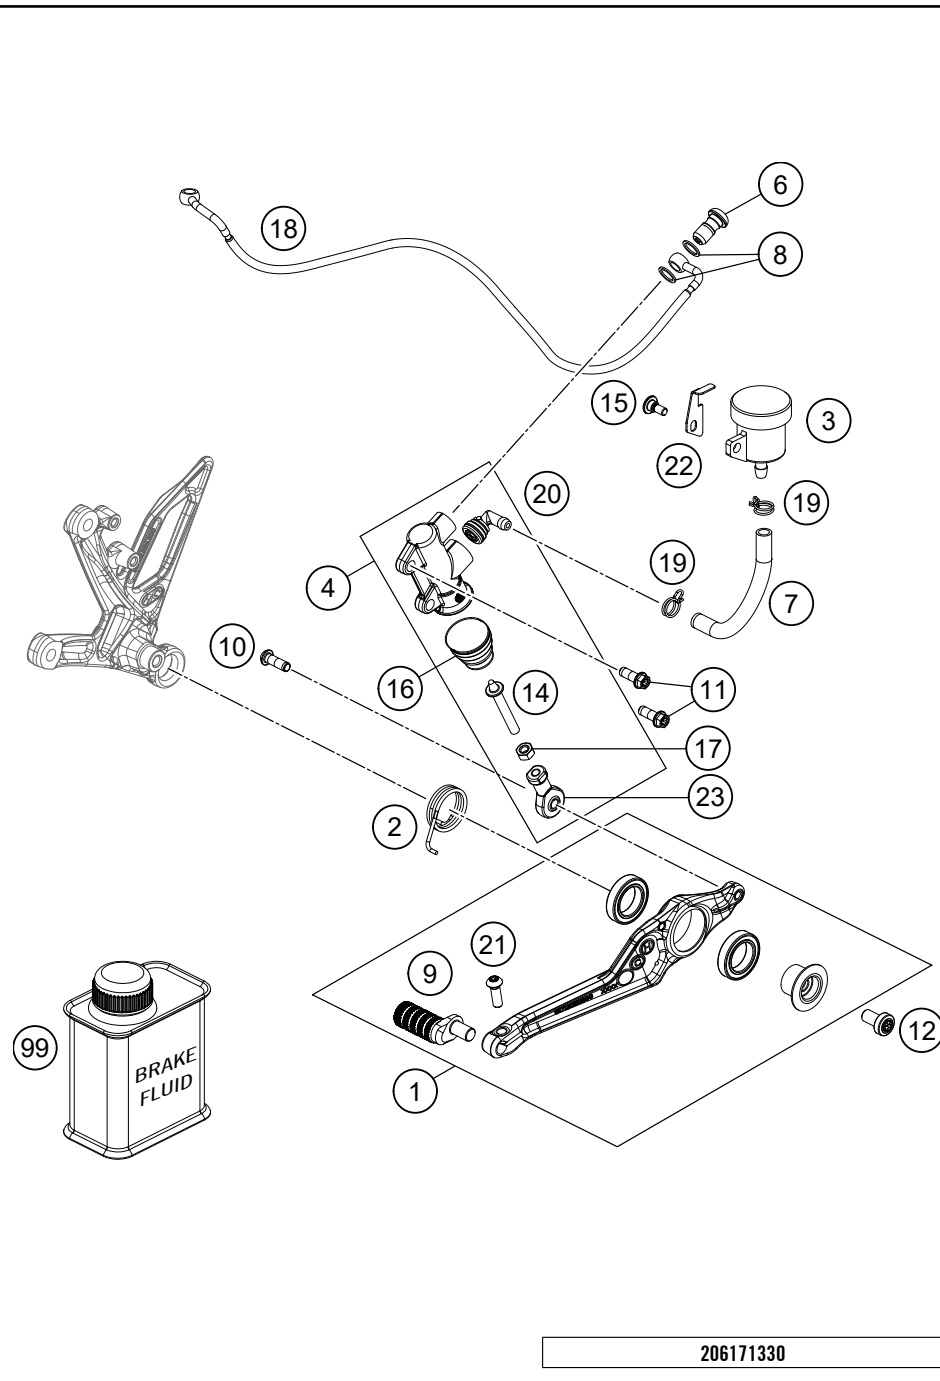

REAR BRAKE CONTROL

1290 SUPER DUKE R, black 2021 2021

POS	PARTNUMBER	PARTNAME	PIECE
1	61713050133C1	Rear brake lever compl.	1
2	61713052000	Leg spring	1
3	61713069044	Brake fluid reservoir compl.	1
4	61713060000C1	Rear master cylinder	1
6	62113020100	banjo bolt M10x1x19.5	1
7	58007016101	HOSE FOR RESERVOIR 6X1,5	1
8	0603100141	sealing ring DIN 7603 10x14x1	2
9	61713051000C1	Footbrake lever step plate	1
10	0738060185S	Ovl. hd. scr. TX M6x16 A2-70 S	1
11	0025060166S	HH collar screw M6x16 TX30 SL	2
12	0035080156S	AH-COLLAR SCREW M8X15 TORX45	1
14	60313056044	PUSH ROD CPL.	1
15	69013099150	Screw, reservoir	1
16	54513151000	RUBBER SLEEVE	1
17	0926080003	STOP NUT DIN6926 M8 SS	1
18	61742002000	Brake line rear master cylinder/modulato	1
19	58007017000	YDNAC CLAMP 10101 (10,4MM)	2
20	54513155000	ANGLE PIECE	1
21	0738060185	Round head scr. ISR M6x18-A2-70	1
22	61713069020	Lock washer, brake fluid reservoir	1
23	54603069000	SWIVEL HEAD M6 FOOT BRAKE LEV.	1
99	00062030000	BRAKE FLUID DOT5.1 0,25L	1

206171330

55488

* NEW PART

X ON DEMAND