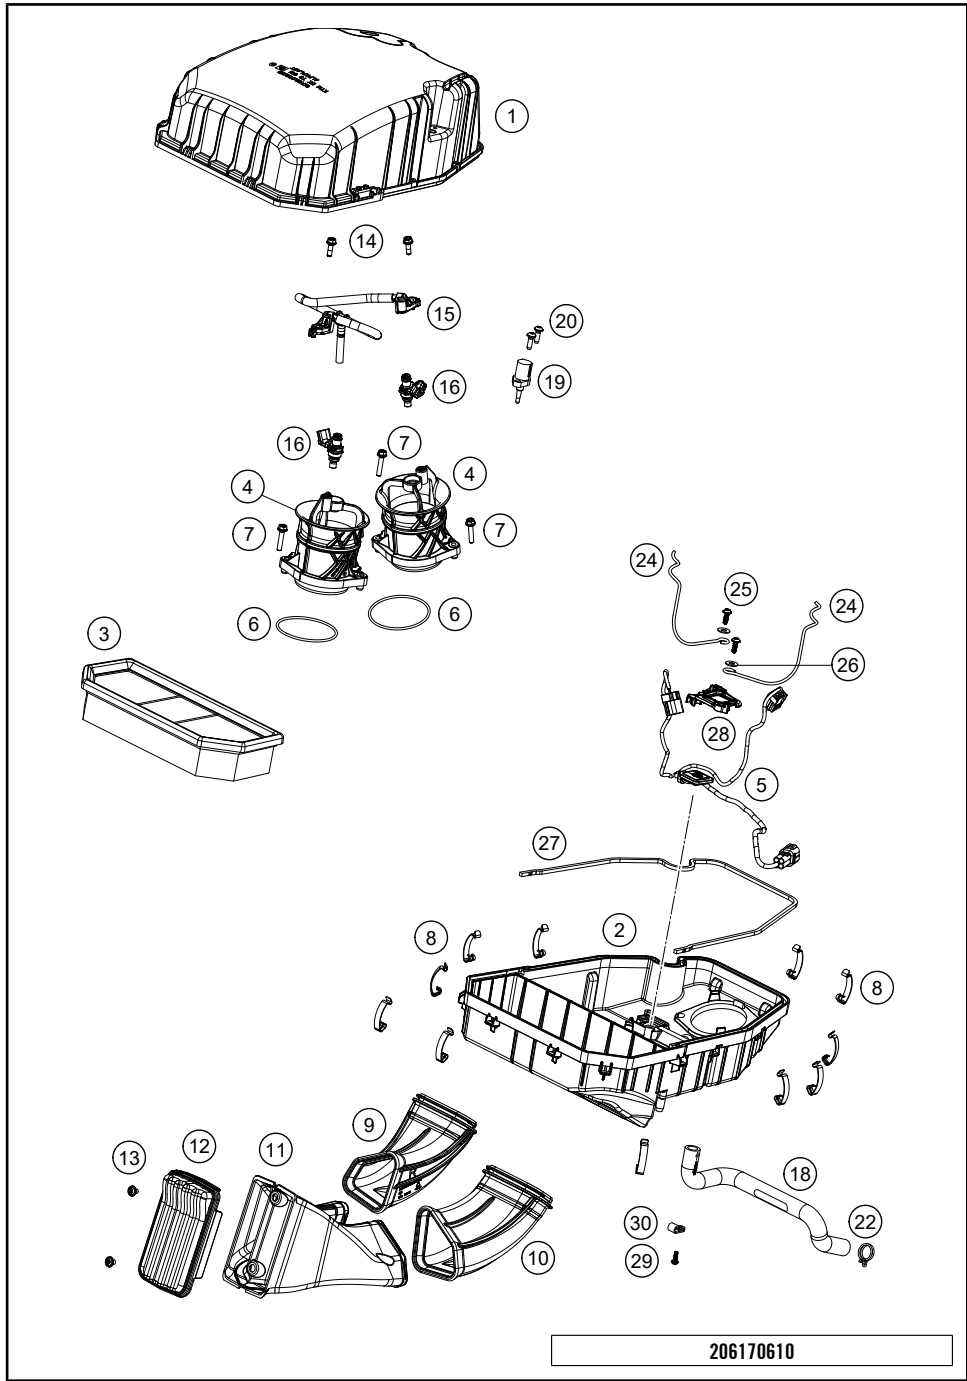

# AIR FILTER

1290 SUPER DUKE R, black 2021 2021

POS	PARTNUMBER	PARTNAME	PIECE
1	61706002000	Air filter box top part cmpl.	1
2	61706001010	Air filter box bottom part	1
3	61706015000	Air filter	1
4	61741040000	Velocity stack L=80	2
5	61711086000	Wiring harness topfeeder	1
6	0770066025	O-RING 66X2,5 FKM	2
7	0025050256S	HH collar screw M5x25 TX30	4
8	61706005075	Air filter box clip	11
9	61706041000	Air intake right	1
10	61706040000	Air intake left	1
11	61706040033	Intake port cmpl.	1
12	61706040055	Intake duct frame cmpl.	1
13	073802050085	Oval head screw ISR M5x8-A2-070	2
14	0025050166S	HH Collar Screw M5x16 ISA30 SS	2
15	61707057044	Fuel line topfeeder cpl.	1
16	61741023044	Injector cmpl.	2
18	61730088030	Oil separator hose	1
19	61041080000	AMBIENT-AIR TEMPERATURE SENSOR	1
20	0081050161	EJOT PT SCREW K50X16 1451	2
22	58431082100	YDNAC-CLAMP 10173 (16MM) '98	1
24	61706005095	Wire bracket	2
25	0081050141	EJOT PT screw K50x14	2
26	50337073000	shim	2
27	61706003000	Air filter box seal	1
28	61706005040	Clamp frame	1
29	0081040121	EJOT Delta PT K40x12	1
30	58711070000	CLAMP RSGU 6/12	1