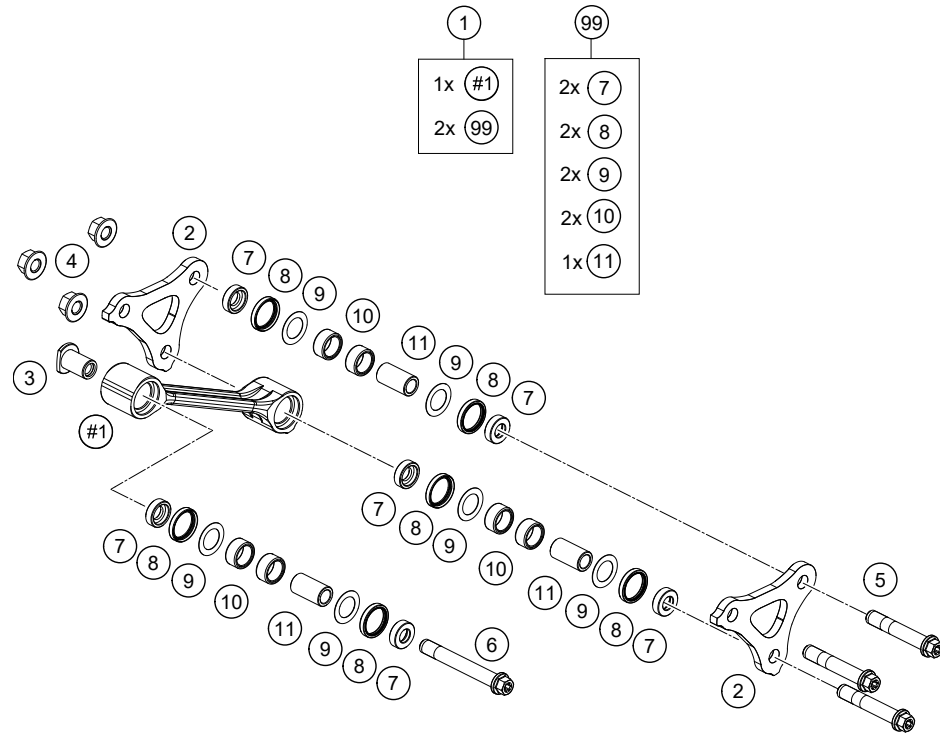

# SHOCK ABSORBER DISASSEMBLED

1290 SUPER DUKE R, black 2021 2021

POS	PARTNUMBER	PARTNAME	PIECE
1	46181338S2	shock housing cpl. KTM 1290 Super Duke	1
2	50180095	HS cylinder-head screw R1/8 I8	1
3	46181449	Silentblock 12x25x32	1
4	36120151S	PLUG SCREW M5X6 CPL.	1
5	46810893	O-ring 5,28x1,78 NBR70 black	1
6	46811208	Rubber cap do not open 22x5,5 NBR	1
7	50180217	O-ring 27x1,5 Viton70 green ISO 3601-3S	1
8	50180213S30	compression cpl.	1
9	52000276	Sticker APEX 75x30	1
10	46810010	Round-wire snap ring 49x1,8	1
11	46181349S03	Shock abs.bott.part cmpl.KTM 1290 SDR 20	x
12	46181342	Bearing bush 12x15/19/23,5x18,45	2
13	11001T01	PA Super Duke R 20 with hand knob	1
14	60000323S	adjuster wheel PA cpl.	1
15	91010431	Mainspring (59) 75-195 damper	x
15	91010381	Mainspring (59) 85-195 silencer white	1
15	91010432	mainspring (59) 95-195 shock white	x
96	50180751S1	SHOCK ABSORBER FLUID 5 LT	x
97	RP10030T	shock absorber repair kit Super Duke R 2	x
98	RP10031T	Repair kit spring retainer shock absorbe	x
99	R12012	Ball joint bearing kit top 12mm	x

206170430

53163

\* NEW PART X ON DEMAND

- |       |       |
|-------|-------|
| 1     | 99    |
| 1x #1 | 2x 7  |
| 2x 99 | 2x 8  |
|       | 2x 9  |
|       | 2x 10 |
|       | 1x 11 |

POS	PARTNUMBER	PARTNAME	PIECE
1	61704083044C1	Pull rod cpl.	1
2	61704080000	Triangular sheet plate	2
3	61704080030	Bushing pull rod bolting	1
4	06923120006	Hex.nut w.flange EN 1661 M12-10 WS18	3
5	0025120706S	Hexagonal bolt M12x70 ISA 45 MK	3
6	0025120906S	HH collar screw M12x90 ISA 45 MK	1
7	61704080020	Bucket for shaft seal ring 24x6.8	6
8	0760243050	SHAFT SEAL RING 24X30X5	6
9	50180604	Shim 29,75x19x0,4	6
10	06181824120	Needle bushing HK1812 18/24/12, greased	6
11	61704080010	Bearing sleeve 12x18x33.5	3
99	61704083010	Repair kit linkage	3