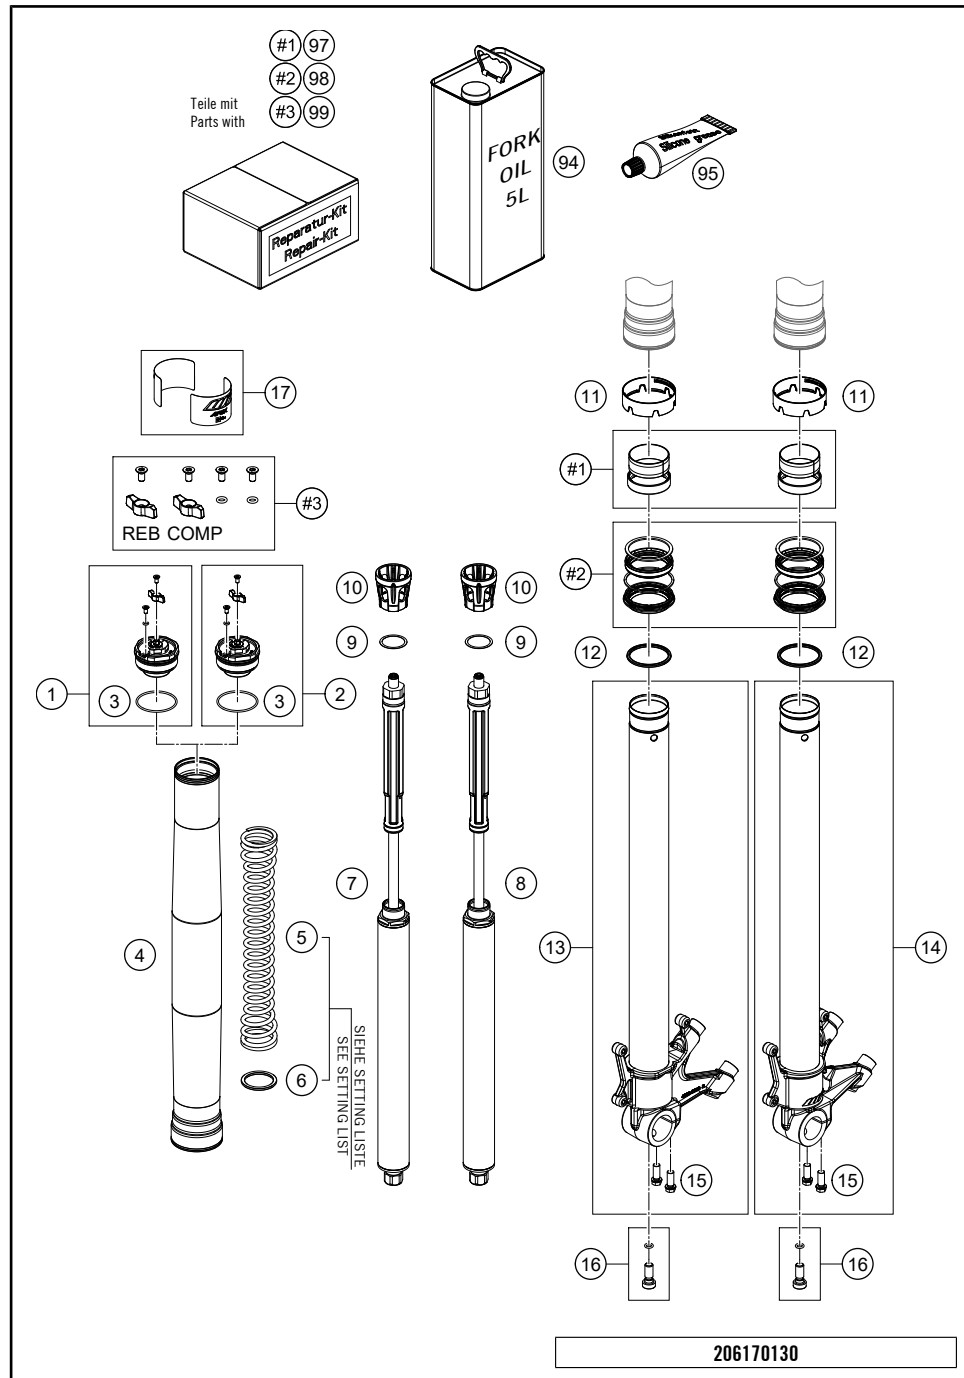

FRONT FORK DISASSEMBLED

1290 SUPER DUKE R, black 2021 2021

POS	PARTNUMBER	PARTNAME	PIECE
1	48602129S1	screw cap M51x1.5 rebound cpl.	1
2	48602129S2	Screw cap M51x1.5 compression cpl.	1
3	48600048	O-ring 46x2 NBR70 siliconized yellow	2
4	48601931	Fork outer tube 19,13x515 dt54 db60	2
5	95010106S	Mainspring (44) 8,5-300 set fork	x
5	95010089S	Mainspring (44) 9,0-300 set fork	1
5	95010107S	Mainspring (44) 9,5-300 set fork	x
6	48600458	Washer 35x43x1,5 plastic	x
6	48600456	Washer 35x43x2,5 plastic	x
6	48600457	Preload bush 35x43x3,5	x
7	48602225S02	Cartridge 34x340 cpl. Right	1
8	48602225S03	Cartridge 34x340 cpl. Left	1
9	48601702	Shim 27,5x33x0,3	2
10	48601298	Spring retainer 27,08x43x45	2
11	48601986	Fork protection ring 60,1mm	2
12	48602007	Stroke indicator 48mm red	2
13	48601082S02	axle clamp right cpl. with innertube	1
14	48601081S02	axle clamp left cpl. with innertube	1
15	0025080206	HH collar screw M8x20	4
16	00501020S1	AH SCREW M10X20 SET	2
17	52000210SET	Sticker set APEX OC 90x40	1
94	48601166S1	Fork Fluid Viscosity 4.0 5Lx4	x
95	T14034	Fuchs grease IPR (250g)	x
97	R14047	Guide bushing set fork 48mm	x
98	RP10012	Sealkit 48mm SKF black	x
99	RP10021	Adjuster kit screw cap	x

57134

* NEW PART

X ON DEMAND