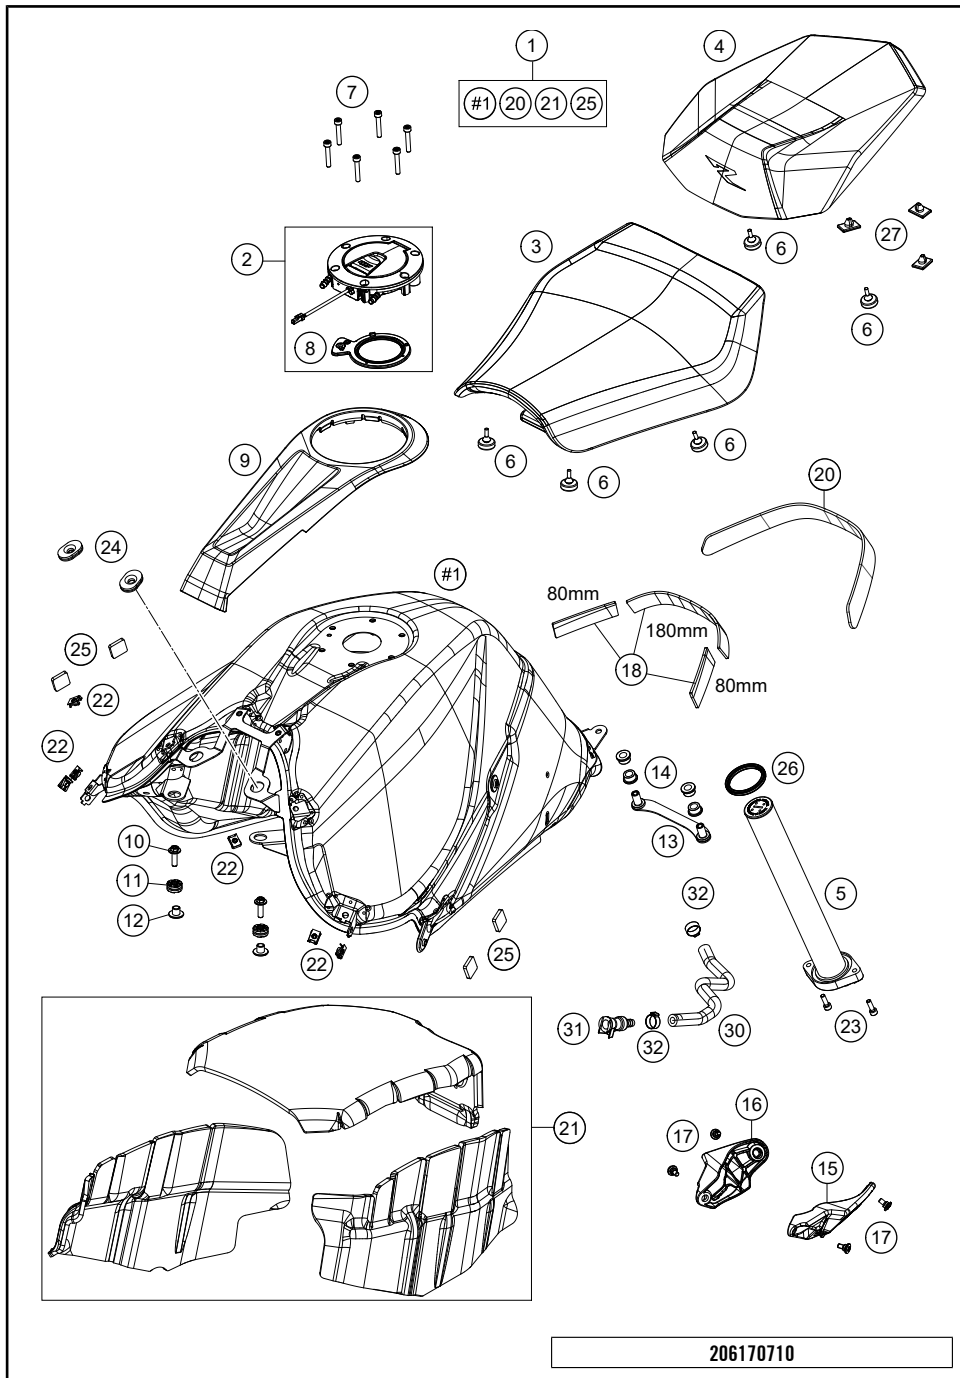

POS	PARTNUMBER	PARTNAME	PIECE
1	61707013044CBA	Fuel tank black SD-R 20	1
2	61507008000C1	Fuel tank cap, RaceOn, black	1
3	61707040000	Rider seat	1
4	61707047000	Passenger seat	1
5	61407080200	Fuel lever sensor	1
6	60006001021	DISTANCE RUBBER AIRBOX 03	6
7	014579050301	Screw ISO 14579-M5x30-8.8-P3R	6
8	60307008190	GASKET TANK CAP	1
9	61707058000	Fuel tank fairing, top	1
10	0024060206	HH collar screw M6x20 TX30	2
11	62142041000	DAMP. COMPONENT ABS MODUL	2
12	61342041000	COLLAR BUSH 6,5X9X18X8,5	2
13	61707013010C1	Rear fuel tank mounting	1
14	75608006000	RUBBER BUSHING 9X17X8,5	4
15	61707011010	Slide pad, left	1
16	61707011020	Slide pad, right	1
17	69008021170	Special screw M5x12	4
18	61707015001	dual lock 25,4mm	1
20	61707013015	Spacer tank bottom	1
21	61706095000	Silencer packing kit tank SD-R 20	1
22	54603048600	RANGE CHANGE METAL NUT M5 INOX	6
23	0912050163	AH SCREW DIN0912-M 5X16	2
24	90108060003	GROMMET	2
25	61408015030	METAMOLL F. TAIL LIGHT COVER	4
26	60307080090	GASKET FUEL LEVEL SENSOR	1
27	77307040041	Isolation pad	3
30	61707017050	Fuel hose pump	1
31	5850701050030	CLUTCH CPC BLACK 05	1
32	00050157706	VARIABLE ONE-EAR CLAMP 15,7MM	2

206170710

53786

* NEW PART X ON DEMAND