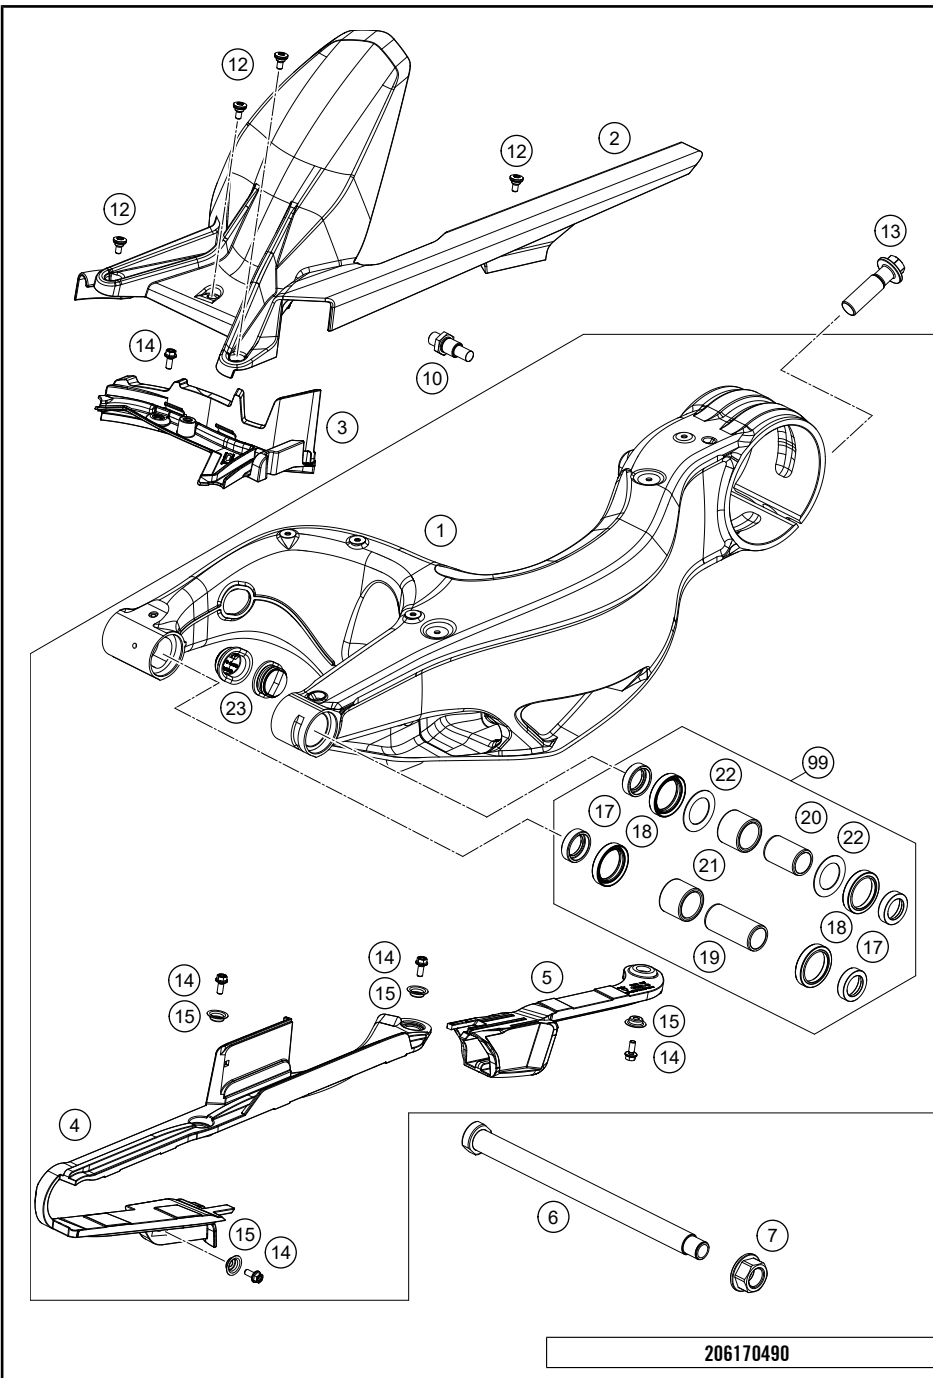

SWING ARM

1290 SUPER DUKE R, black 2021 2021

POS	PARTNUMBER	PARTNAME	PIECE
1	6170403004433	Swingarm cmpl. SD-R 20	1
2	61704050000	Splash protection	1
3	61704042000	Brake line guide	1
4	61704060000	Front chain slider	1
5	61704070000	Rear chain slider	1
6	69004037344	Swingarm pivot	1
7	60004038200	COLLAR NUT M19X1,5 SW=27MM	1
10	76004142000	BOLT BRAKE SADDLE BRACKET	1
12	69008021160	special screw M5x12	4
13	61310021000	HH COLLAR SCREW M16X1,5X55	1
14	0025050126	HH collar screw M5x12 TX30	5
15	46104066050	BUSH FOR CHAINSLIDER GUARD 02	4
17	0760304073	SHAFT SEAL RING 30X40X7	4
18	60004034000	BUCKET F. SHAFT SEAL RING 03	4
19	69004032000	INNER RING JR 20X25X56,5	1
20	60004032000	INNER RING JR20X25X38,5 03	1
21	60004031000	NEEDLE BUSH HK2526B 03	2
22	60004033000	STOP DISK 03	2
23	61304041100	CLOSING COVER SWINGARM	2
99	69004230010	swingarm rep. kit	1

206170490

53262

* NEW PART

X ON DEMAND