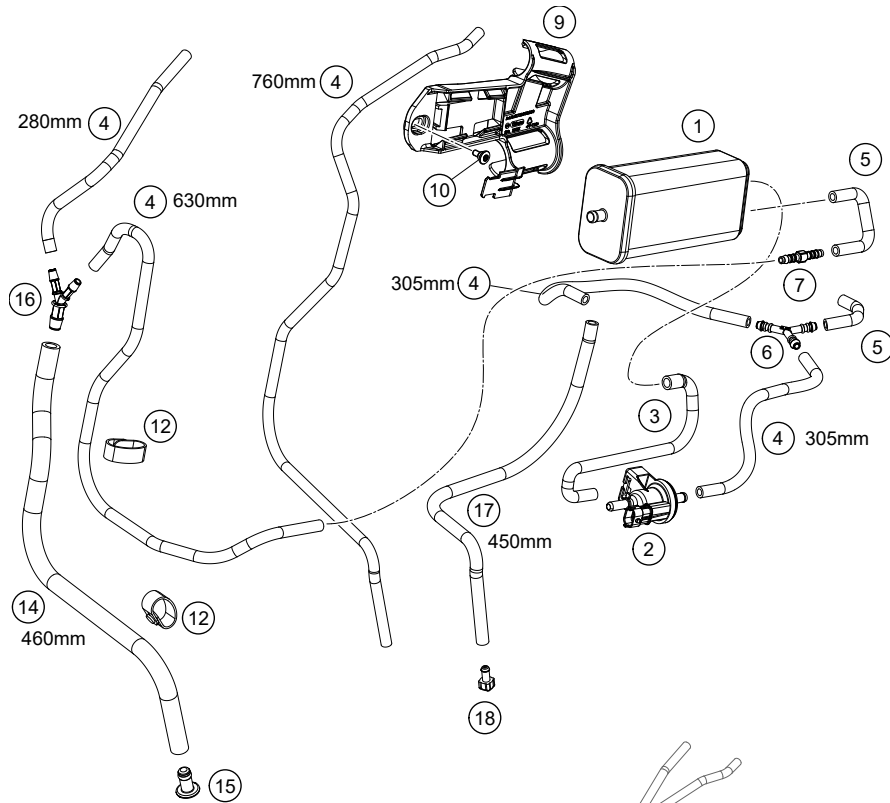

EVAPORATIVE CANISTER

1290 SUPER DUKE R, black 2021 2021

POS	PARTNUMBER	PARTNAME	PIECE
1	75015001200	CARBON CANISTER	1
2	76015015000	EVAP valve	1
3	61715021000	Pre-formed hose, ACF valve # ACF	1
4	78015019001	HOSE EPA D=6/10 PER METER	1
5	61415021000	HOSE PURGE VALVE	2
6	60015025100	Y-CONNECTING PIECE YS 6-6-6 06	1
7	69015019010	HOSE CONNECTION STRAIGHT	1
9	61715003000	ACF bracket	1
10	69008021170	Special screw M5x12	1
12	60011093075	RUBBER CABLE TIE 75MM 03	2
14	78015119001	hose EPA D=10/16 p. meter	1
15	61315026100	Screw plug ACF	1
16	61315028100	Y-CONNECTOR YS 6-10-6	1
17	60015019001	HOSE NBR 7X11 PER METER	1
18	90515011000	PLUG FUEL DRAIN	1