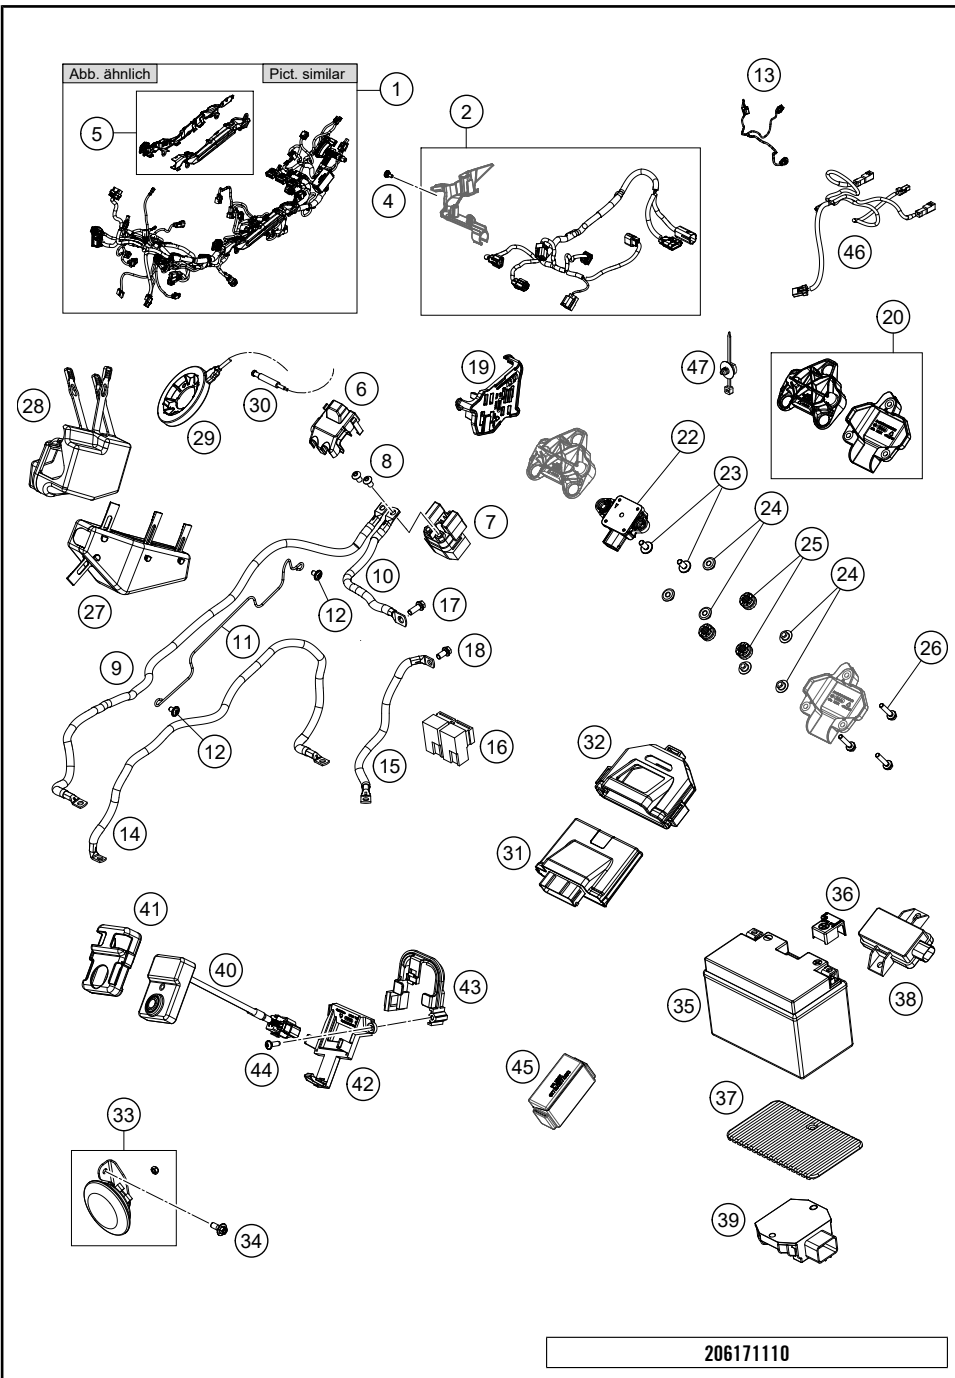

# REAR WHEEL

1290 SUPER DUKE R, black 2021 2021

POS	PARTNUMBER	PARTNAME	PIECE
42	61310066000	MASTER LINK FOR CHAIN DID VAZ	1
99	00050002029	DRIVETRAIN KIT 1290 SD 17T/38T	1

206171010

55506

\* NEW PART

X ON DEMAND