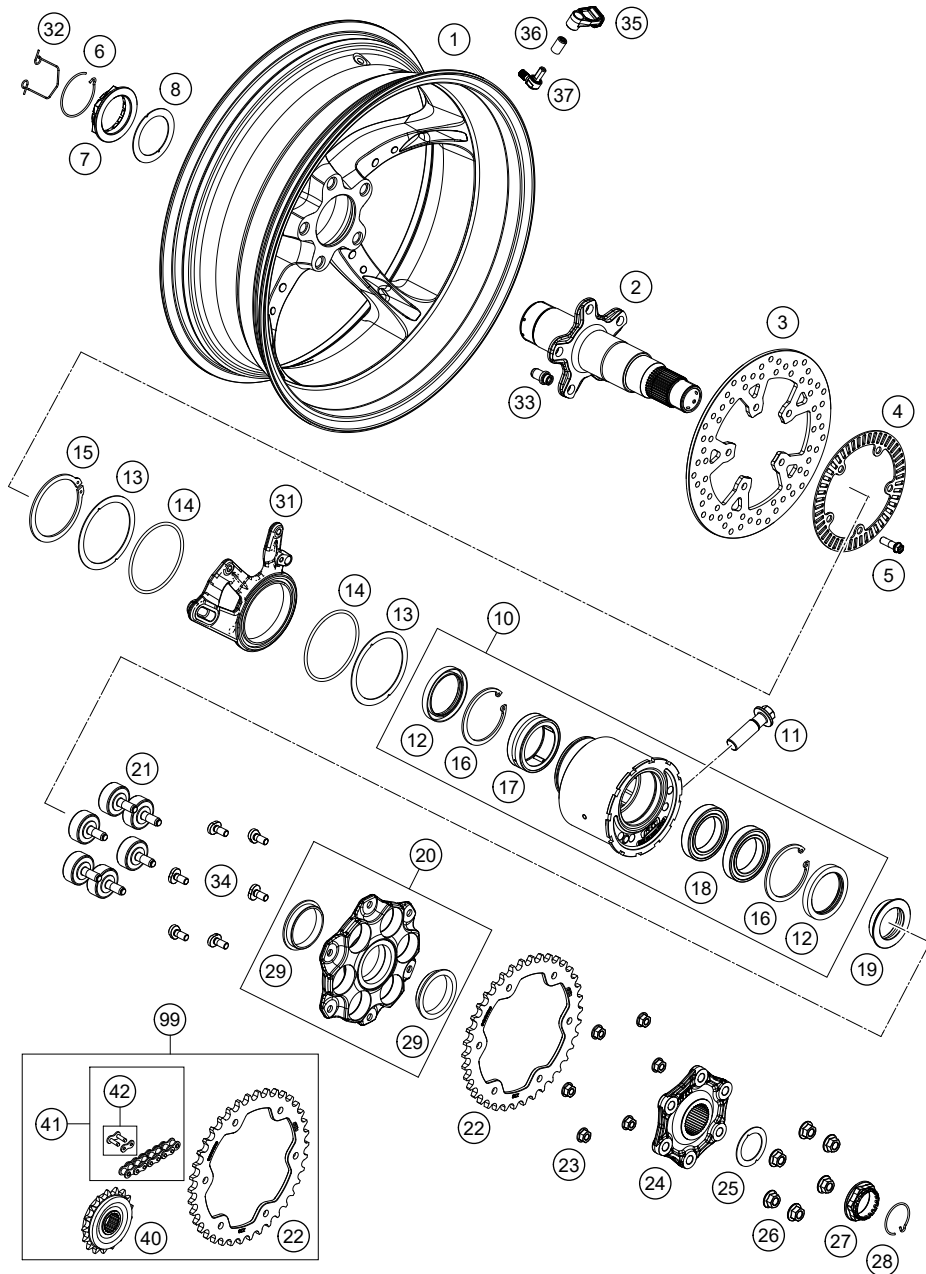

REAR WHEEL

1290 SUPER DUKE R, black 2021 2021

POS	PARTNUMBER	PARTNAME	PIECE
1	61710003000C1A	Rear wheel 6x17"	1
2	61310385100	Rear wheel axle	1
3	76010160000	BRAKE DISC 240MM	1
4	76042121000	SENSOR GEAR REAR	1
5	0025080256S	HH COLLAR SCREW M8X25 TX40	5
6	61310187000	SAFETY WIRE R/S	1
7	61310186100	AXLE NUT M50X1.5	1
8	61310016000	WASHER 69X1	1
10	61310010044	CLUTCH HUB HOUSING CPL.	1
11	61310021000	HH COLLAR SCREW M16X1,5X55	1
12	0760526880	SHAFT SEAL RING 52X68X8	2
13	61310019000	WASHER 94X1	2
14	0770840035	O-RING 84,00X3.5 NBR70	2
15	0471078250	CIRCLIP DIN471-78X2.5	1
16	0472068250	CIRCLIP DIN472-68X2.5	2
17	0617456822	NEEDLE BEARING RNA4909-2RSR-XL	1
18	0625061909	DEEP GROOVE BALL BEARING 61909	2
19	61310014000	SPACER RING	1
20	6131005404433S	SPROCKET SUPPORT CPL.	1
21	61310059100	Shock absorber	6
22	61310151038	SPROCKET STEEL DUKE 1290 Z38	1
23	06923080003	hex nut EN 1661 M8 WS13	6
24	6131005000033S	JAR DAMPER CARRIER	1
25	76010116000	SHIM 50X1	1
26	06923100003	HEX. NUT DIN 6923 M10X1.25-10	6
27	61310086000	AXLE NUT M35X1.5	1
28	76010187000	SAFETY WIRE L/S	1
29	76010052000	IGUS BEARING D=50	2
31	6131307500033S	BRAKE CALIPER ADAPTER BLACK	1
32	61310010011	SAFE ARMING WIRE	1
33	61310213000	Centering bolt M8	5
34	61310052100	Rear sprocket screw M8x18 S	6
35	61412033000	TIRE PRESSURE SENSOR SMALL	1
36	61412033050	NUT F. TYRE-PRESSURE SENSOR SM	1
37	61412033060	VALVE 8,5MM 90° F. TPMS SMALL	1
40	60033129017	CHAIN SPROCKET 17-T DAMPED 03	1
41	61310165118	CHAIN DID525 VAZ & MASTER LINK	1

206171010

55506

* NEW PART

X ON DEMAND