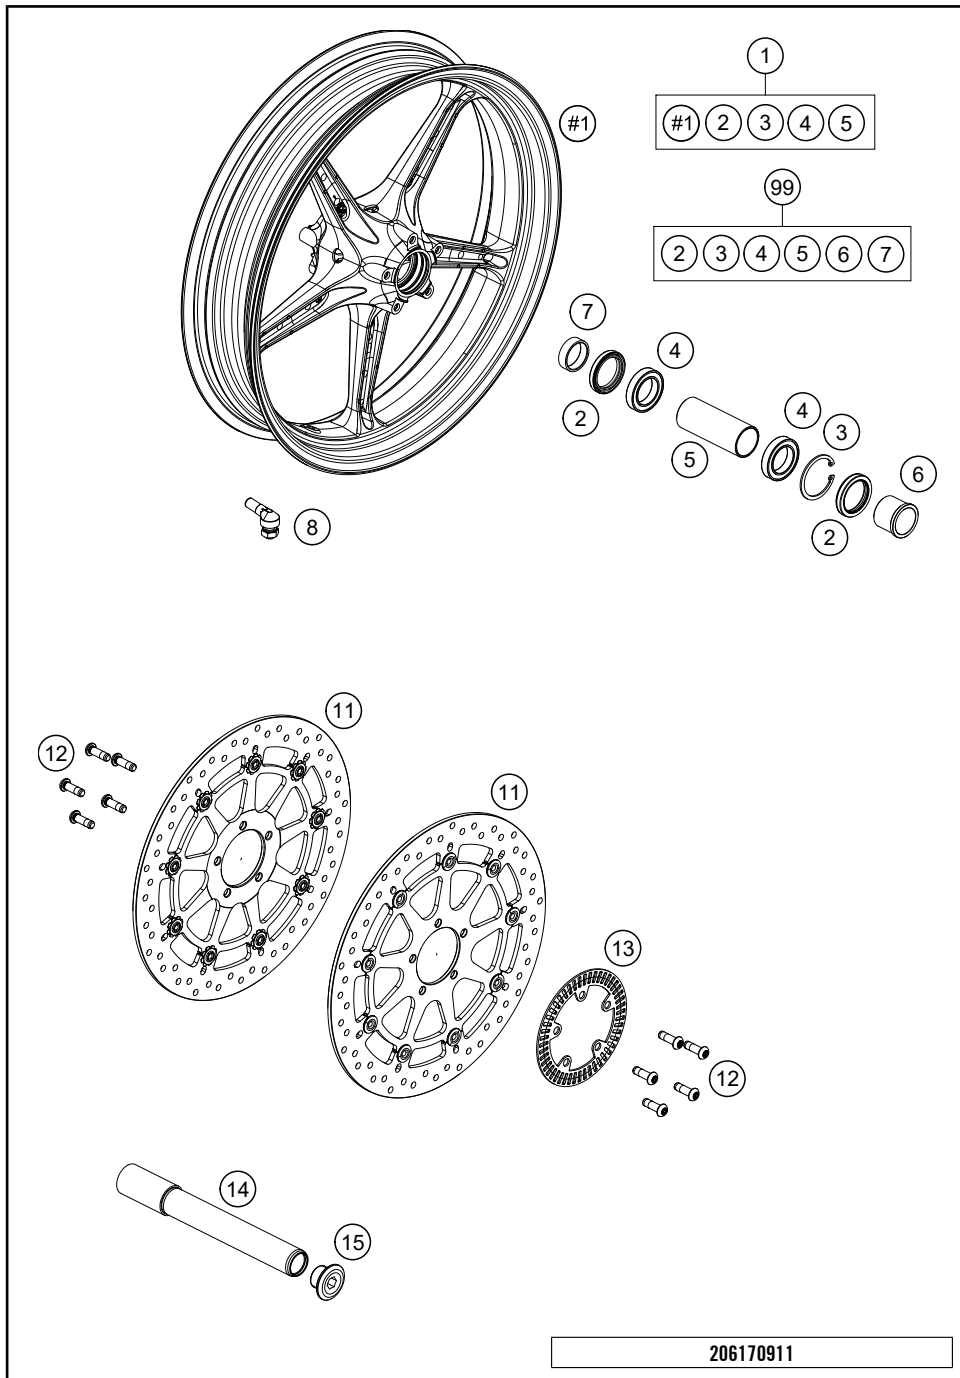

FRONT WHEEL

1290 SUPER DUKE R, black 2021 2021

POS	PARTNUMBER	PARTNAME	PIECE
1	61709003033C1	Front wheel 3,5x17" cmpl. black	1
2	0760354771	SHAFT SEAL RING 35X47X7 TC	2
3	0472047175	CIRCLIP DIN0472-47X1,75	1
4	0625069068	GR.BALL BEAR.6906 DDU2CG23S6NM	2
5	61009011000	BEARING SPACER TUBE FRONT 05	1
6	61009012000	SPACER BUSH. FR. WHEEL L/S 05	1
7	60009013000	SPACER BUSH. FR. WHEEL R/S 03	1
8	61009076100	VALVE ANGLED	1
11	6130906000033	BRAKE DISK D=320/5	2
12	76009062000	SPECIAL SCREW M8X25 SS TX40	10
13	76042020000	Sensor wheel front	1
14	61009081200	Wheel spindle, front wheel	1
15	61009082000	AH SCREW M25X1,5 WS=12 05	1
99	61009015000	FRONT WHEEL REP. KIT	x

206170911

54108

* NEW PART X ON DEMAND