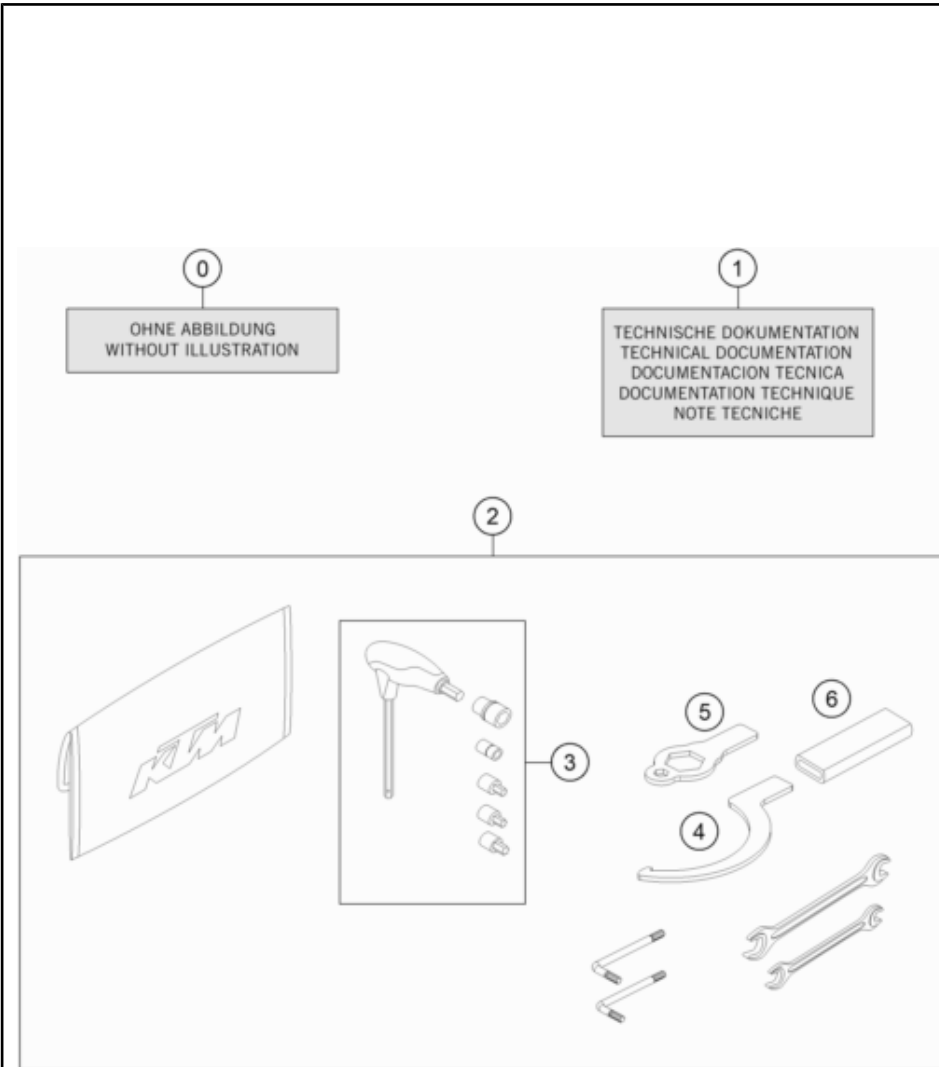

POS	PARTNUMBER		PIECE
0	61312040300	Mirror left	1
0	61312041300	Mirror right	1
0	00063004202	PRINT LABEL 60X51 MM	1
0	00063004012	HEADLIGHT MASK BOX	1
0	00063000021	LUFTPOLSTERFOLIE ZUSCHNITT	5
0	00063004204	Self-ad. stkr. 100X200 mm, perf., art. 3	2
0	61705012010C1	Heat shield front black	1
0	54603048600	RANGE CHANGE METAL NUT M5 INOX	2
0	78105081010	SCREW TORX M5X10	2
1	3214761EN	Owner's manual 1290 SUPER DUKE R '23	1
2	61729199000	On-board tool kit	1
3	60029070100	T-WRENCH WS=6/8/10/17	1
4	61329085000	HOOK WRENCH ECCENTRIC REAR WH.	1
5	61729079000	Ring wrench, double, on-board tool kit	1
6	60012060000	GRIP FOR RING WRENCH	1

206172000

62185

* NEW PART

X ON DEMAND