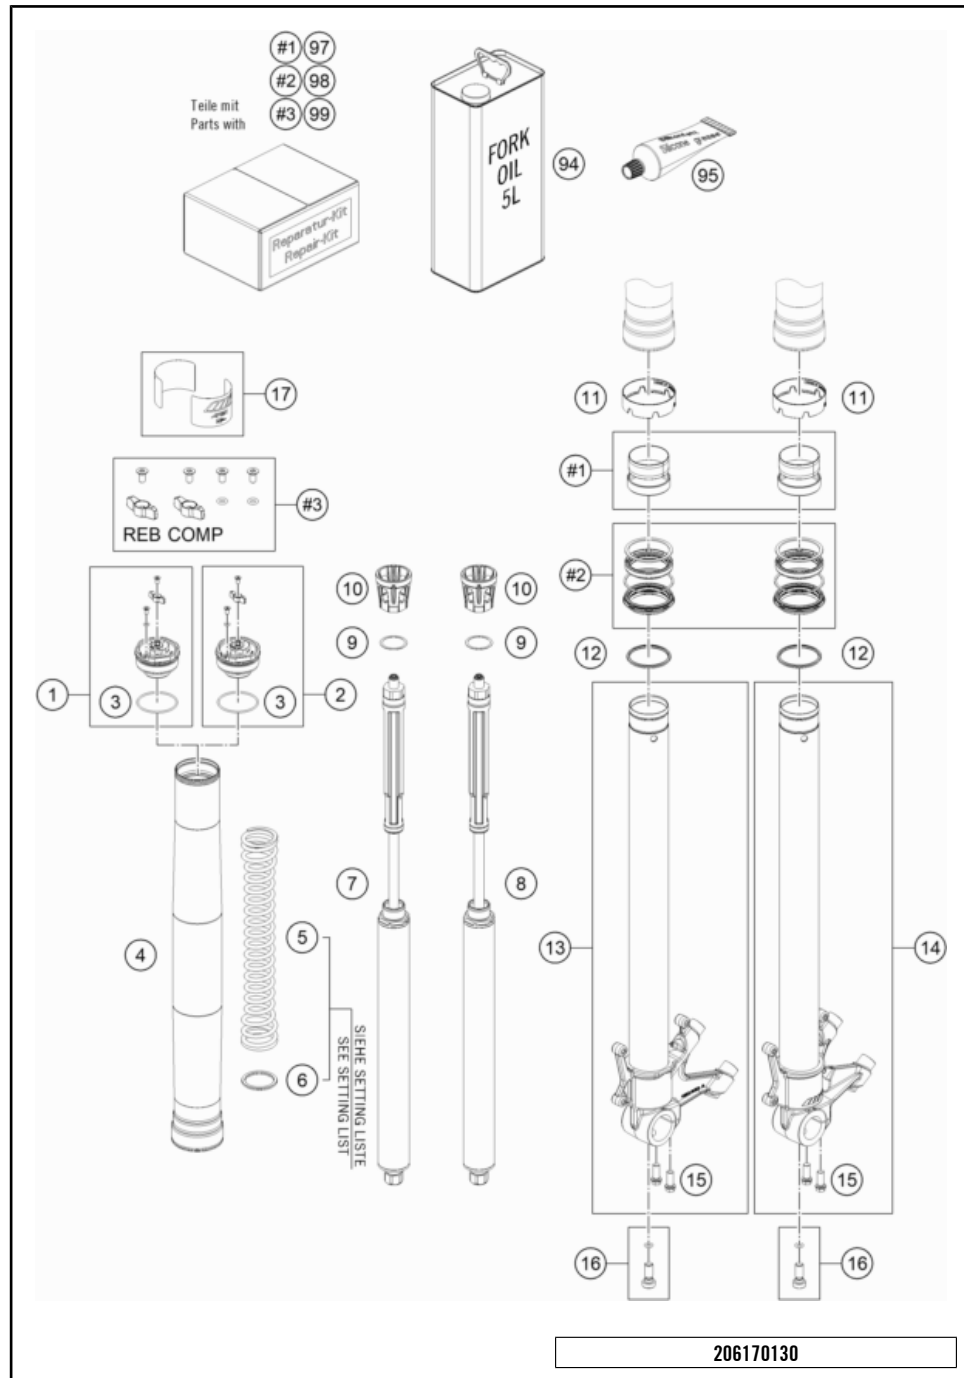

FRONT FORK DISASSEMBLED

1290 SUPER DUKE R, orange 2023 2023

POS	PARTNUMBER	PIECE
1	48602129S1	screw cap M51x1.5 rebound cpl. 1
2	48602129S2	Screw cap M51x1.5 compression cpl. 1
3	48600048	O-ring 46x2 NBR70 siliconized yellow 2
4	48601931	Fork outer tube 19,13x515 dt54 db60 2
5	95010106S	Mainspring (44) 8,5-300 set fork x
5	95010089S	Mainspring (44) 9,0-300 set fork 1
5	95010107S	Mainspring (44) 9,5-300 set fork x
6	48600458	Washer 35x43x1,5 plastic x
6	48600456	Washer 35x43x2,5 plastic x
6	48600457	Preload bush 35x43x3,5 x
7	48602225S02	Cartridge 34x340 cpl. Right 1
8	48602225S03	Cartridge 34x340 cpl. Left 1
9	48601702	Shim 27,5x33x0,3 2
10	48601298	Spring retainer 27,08x43x45 2
11	48601986	Fork protection ring 60,1mm 2
12	48602007	Stroke indicator 48mm red 2
13	48601082S02	axle clamp right cpl. with innertube 1
14	48601081S02	axle clamp left cpl. with innertube 1
15	0025080206	HH collar screw M8x20 4
16	00501020S1	AH SCREW M10X20 SET 2
17	52000210SET	Sticker set APEX OC 90x40 1
94	48601166S1	Fork Fluid Viscosity 4.0 5L x
95	T14034	Fuchs grease IPR (250g) x
97	R14047	Guide bushing set fork 48mm x
98	RP10012	Sealkit 48mm SKF black x
99	RP10021	Adjuster kit screw cap x

53134

* NEW PART X ON DEMAND