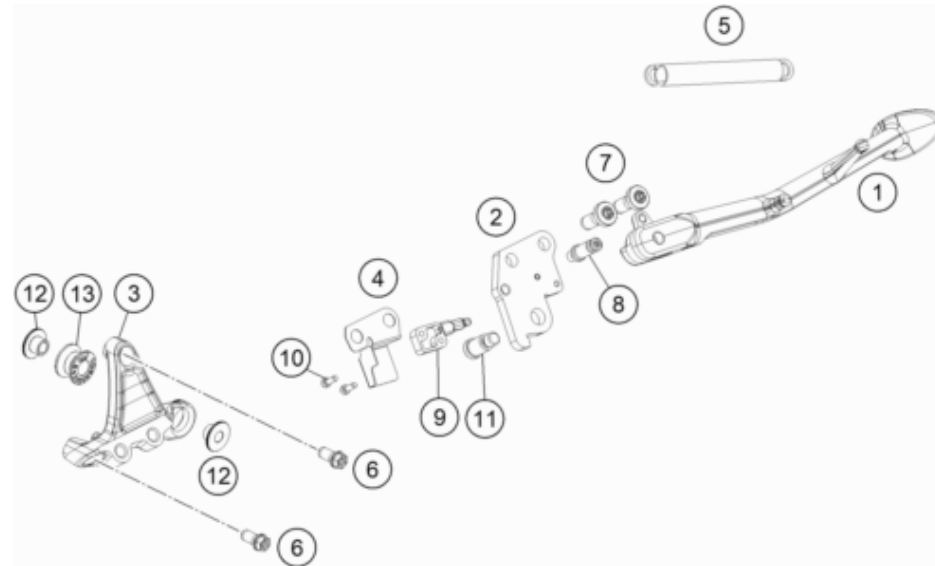

226170310

58022

\* NEW PART

X ON DEMAND

POS	PARTNUMBER		PIECE
1	61703023033C1	Side stand with magnet	1
2	61703028000	Side stand bracket	1
3	61703026000C1	Side stand bracket	1
4	61703027000C1	Protection plate	1
5	60303024100	SIDE STAND SPRING	1
6	0025080166S	HH collar screw M8x16 TX40 SL	2
7	0035100249S	HH collar screw M10x24 ISA45 S	2
8	61303028001	SPEC. SCREW SIDE STAND SPRING	1
9	61011045000	SIDE STAND SENSOR 05	1
10	014580040123S	Cap head screw ISO 14580-M4x12-8.8 MK	2
11	62503027200	SCREW FOR SIDE STAND M10X31,2	1
12	61705069000	Collar bushing 8,5x12,5x23,5x10	2
13	54305068100	damp. component silicone grey	1