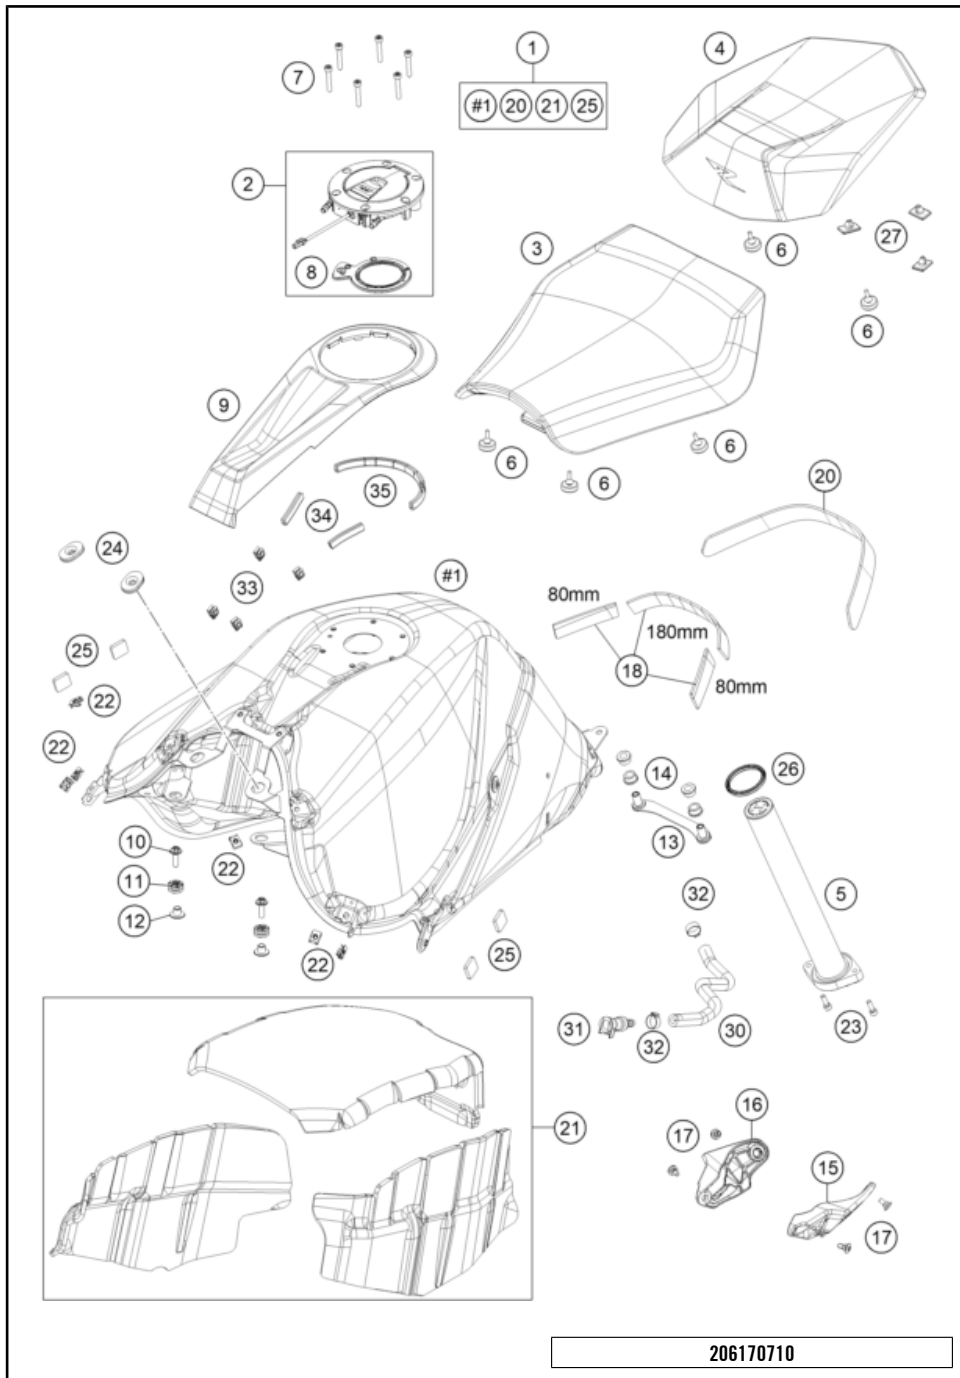

TANK, SEAT

1290 SUPER DUKE R, orange 2023 2023

POS	PARTNUMBER		PIECE
1	61707013144BGA	Fuel tank, silver, SD-R 22	1
2	61507008000C1	Fuel tank cap, RaceOn, black	1
3	61707040000	Rider seat	1
4	61707047000	Passenger seat	1
5	61407080200	Fuel lever sensor	1
6	60006001021	DISTANCE RUBBER AIRBOX 03	6
7	014579050301	Screw ISO 14579-M5x30-8.8-P3R	6
8	60307008190	GASKET TANK CAP	1
9	61707058000	Fuel tank fairing, top	1
10	0024060206	HH collar screw M6x20 TX30	2
11	62142041000	DAMP. COMPONENT ABS MODUL	2
12	61342041000	COLLAR BUSH 6,5X9X18X8,5	2
13	61707013010C1	Rear fuel tank mounting	1
14	75608006000	RUBBER BUSHING 9X17X8,5	4
15	61707011010	Slide pad, left	1
16	61707011020	Slide pad, right	1
17	69008021170	Special screw M5x12	4
18	61707015001	dual lock 25,4mm	1
20	61707013015	Spacer tank bottom	1
21	61706095000	Silencer packing kit tank SD-R 20	1
22	54603048600	RANGE CHANGE METAL NUT M5 INOX	6
23	0912050163	AH SCREW DIN0912-M 5X16	2
24	90108060003	GROMMET	2
25	61408015030	METAMOLL F. TAIL LIGHT COVER	4
26	60307080090	GASKET FUEL LEVEL SENSOR	1
27	77307040041	Isolation pad	3
30	61707017050	Fuel hose pump	1
31	5850701050030	CLUTCH CPC BLACK 05	1
32	00050157706	VARIABLE ONE-EAR CLAMP 15,7MM	2
33	61908040030	Bracket for side fairing	4
34	76003095048	Edge protection 9.5x6.5x48	2
35	76003095184	Edge protection 9.5x6.5x184	1

* NEW PART X ON DEMAND