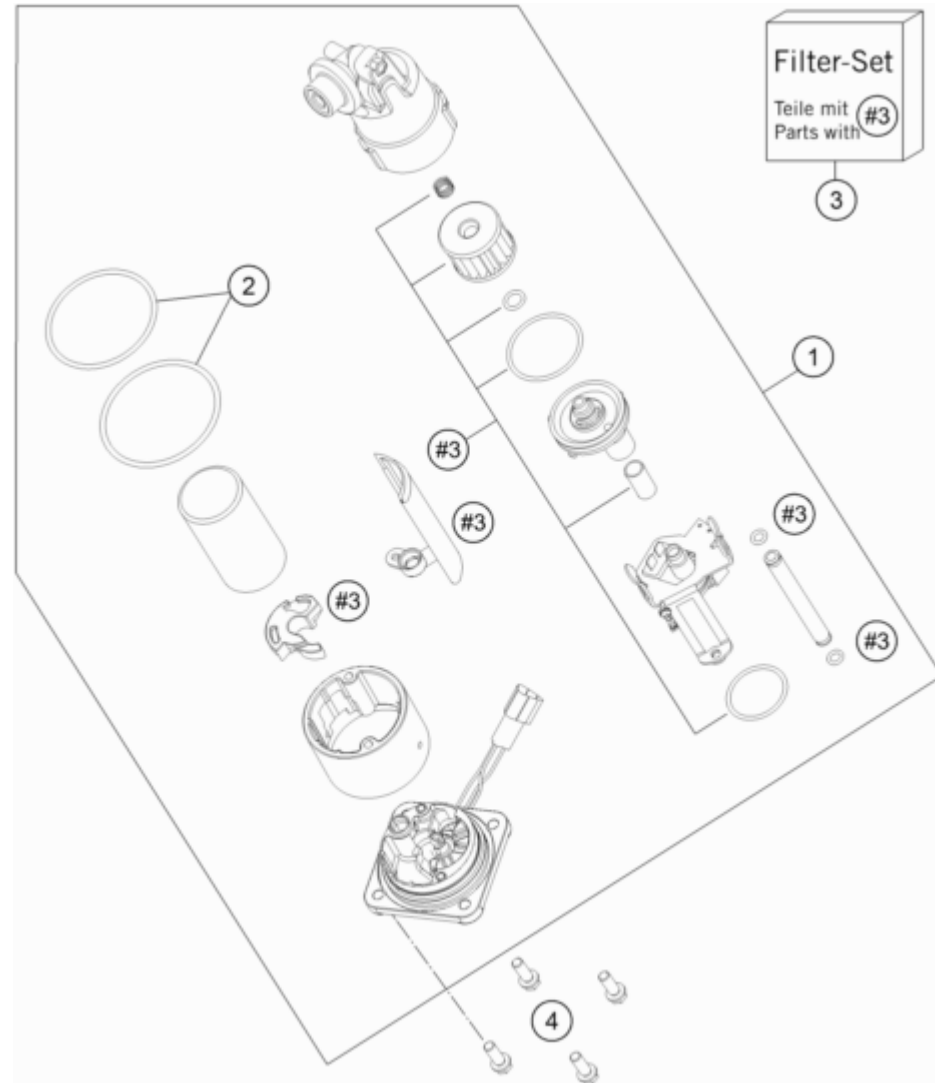

FUEL PUMP

1290 SUPER DUKE R, orange 2023 2023

POS	PARTNUMBER		PIECE
1	60307088100	fuel pump	1
2	61007089000	O-RING SET FOR FUEL PUMP 05	1
3	61007090100	FILTER-SET FUEL PUMP	1
4	0025060166	HH collar screw M6x16 TX30	4

146130730

54102

* NEW PART

X ON DEMAND