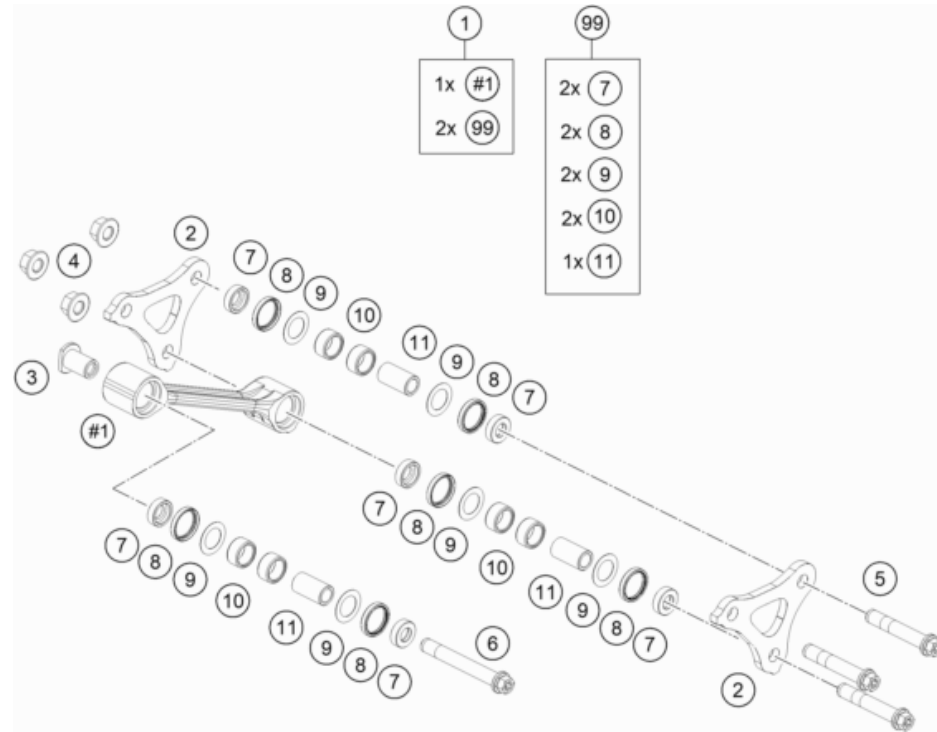

206170430

53163

\* NEW PART X ON DEMAND

POS	PARTNUMBER		PIECE
1	61704083044C1	Pull rod cpl.	1
2	61704080000C1	Triangular plate	2
3	61704080030	Bushing pull rod bolting	1
4	06923120006	Hex.nut w.flange EN 1661 M12-10 WS18	3
5	0025120706S	Hexagonal bolt M12x70 ISA 45 MK	3
6	0025120906S	HH collar screw M12x90 ISA 45 MK	1
7	61704080020	Bucket for shaft seal ring 24x6.8	6
8	0760243050	SHAFT SEAL RING 24X30X5	6
9	50180604	Shim 29,75x19x0,4	6
10	06181824120	Needle bushing HK1812 18/24/12, greased	6
11	61704080010	Bearing sleeve 12x18x33.5	3
99	61704083010	Repair kit linkage	3