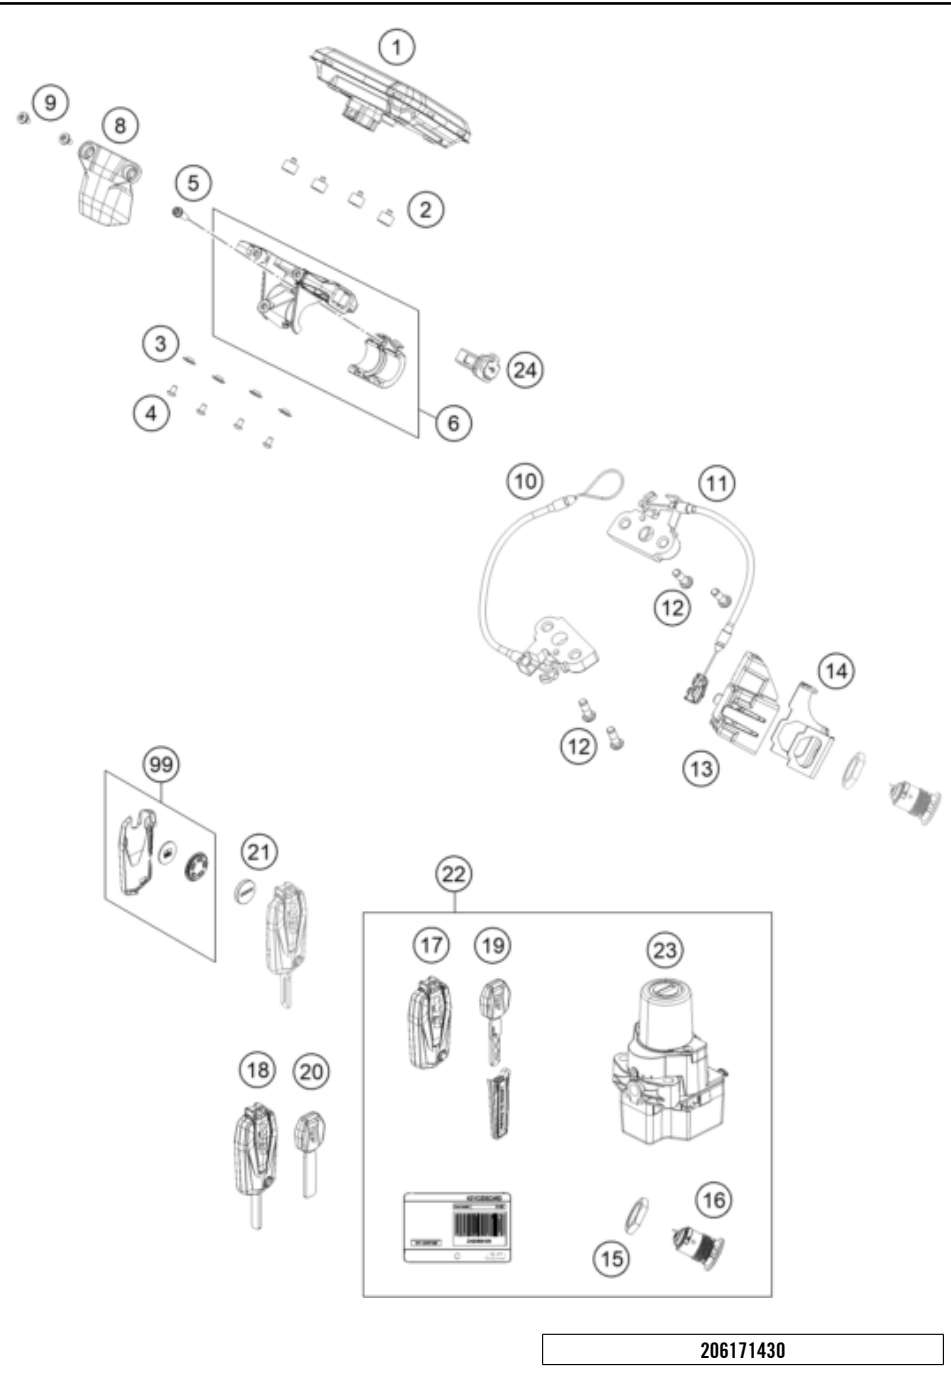

POS	PARTNUMBER		PIECE
1	61714069000	Combination instrument	1
2	61514069110	Damper, speedometer	4
3	61614069020	Tachometer support bush	4
4	0738050082	Flat Head Screw ISO7380 M5x8 A2 TX25	4
5	0025060166	HH collar screw M6x16 TX30	1
6	61701044044	Instrument support cpl.	1
8	61701046000	Connector cover, instrument support	1
9	69008021160	special screw M5x12	2
10	61707052000	Rider seat lock cpl.	1
11	61307050000	SEAT LOCK MECHANISM CPL.	1
12	0738060185S	Ovl. hd. scr. TX M6x16 A2-70 S	4
13	61707050020	Anti-rotation lock, seat lock cover	1
14	61707050010	Anti-rotation lock, seat lock	1
15	69007050050	NUT SEAT LOCK M22X1,5	1
16	61307050020	LOCK CYLINDER SEAT LOCK	1
17	60711267000	Race-on key 433 MHz	1
18	60711267010	Race on blank key 433MHz	1
19	60411067100	KTM ignition key	1
20	60411067010	Blank KTM ignition key	1
21	58512085160	BATTERY FOR ICO TRIPMASTER 04	1
22	61711266044	Lock kit, KTM RACE ON 433 MHz	1
23	61611266000	Ignition lock Race-on 433MHz	1
24	61711043000	USB Power Supply 12V	1
99	60711067050	Cover-Kit for Race-on-Key	1

206171430

53796

* NEW PART

X ON DEMAND