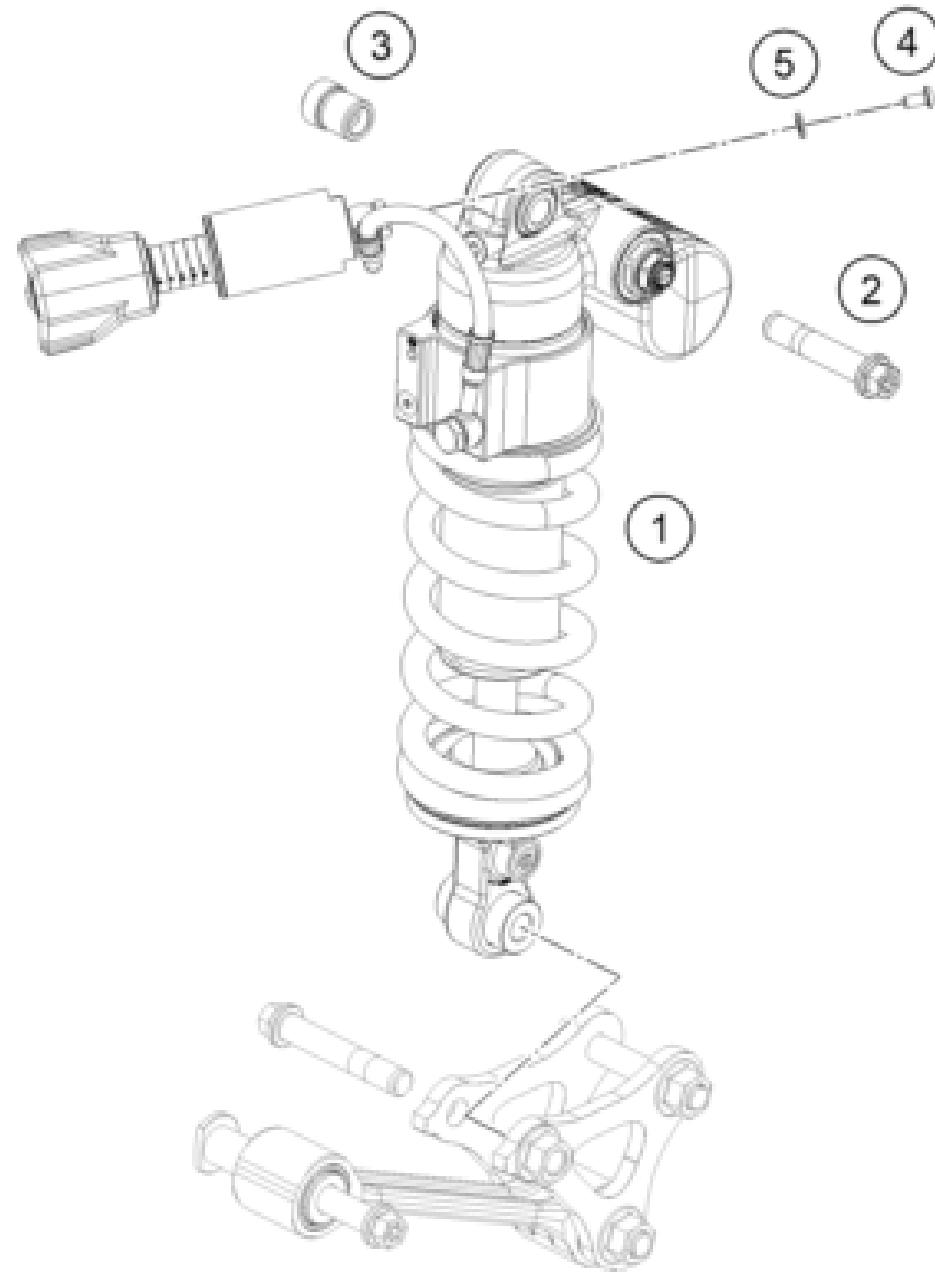

SHOCK ABSORBER

1290 SUPER DUKE R, orange 2023 2023

POS	PARTNUMBER		PIECE
1	15187T2201	Monoshock 1290 Super Duke R 20	1
2	0025120606S	Hex.bolt w.ext.hex.w.collar M12x60 ISA45	1
3	64104030020	Bushing Shock Mounting	1
4	0738050103	Flat head screw ISO7380 M5X10	2
5	0252010501100	Wedge lock washer 5,4x10,8x1,8	2

206170410

53761

* NEW PART

X ON DEMAND