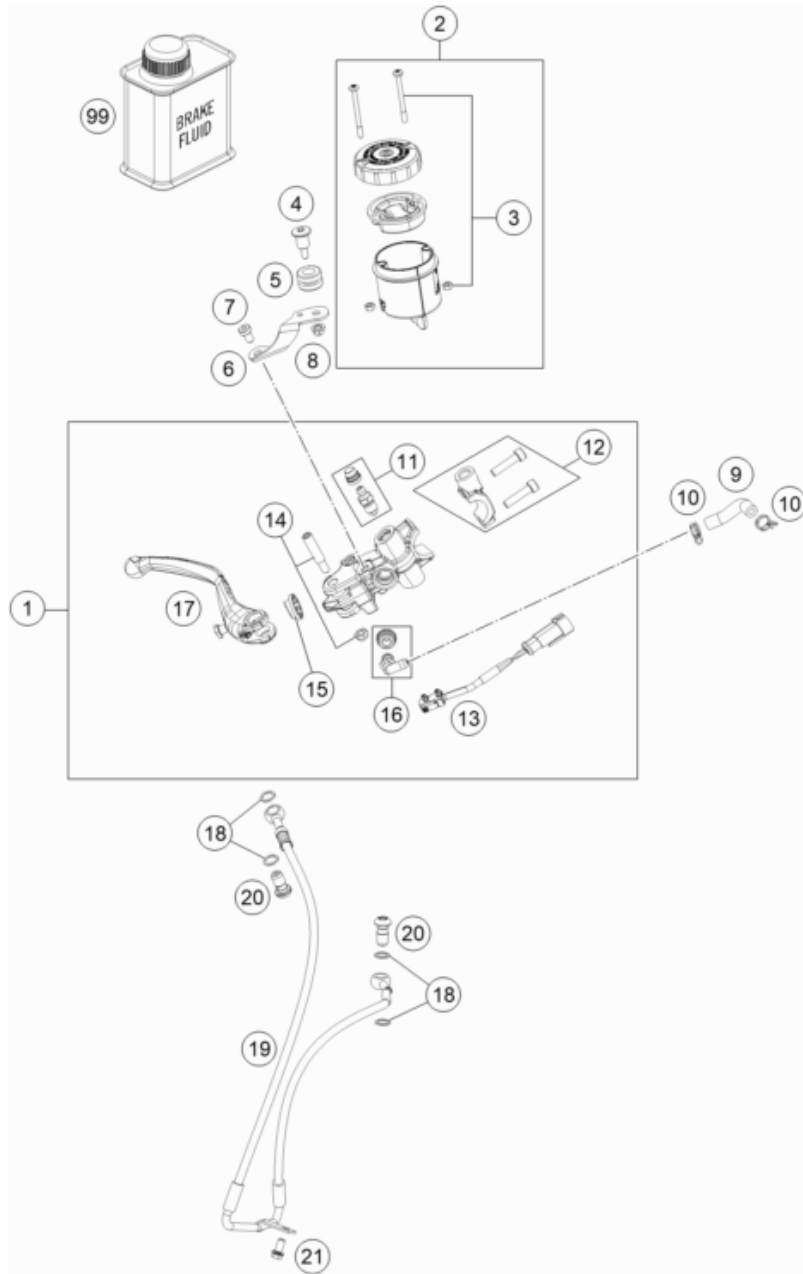

FRONT BRAKE CONTROL

1290 SUPER DUKE R, orange 2023 2023

POS	PARTNUMBER		PIECE
1	6131300110030	Hand brake cylinder PR16/19	1
2	61313029000	BRAKE FLUID RESERV. BLACK CPL.	1
3	61013009203	SCREW + NUT F. RESERVOIR	1
4	61013013050	SCREW RET.PANEL-RESERVOIR	1
5	61013013000	RUBBER BUSH 05	1
6	6101300900130	SUPPORT BRAKE FLUID RES. FRONT	1
7	61013021000	SCREW RET.PANEL-BRAKE CYLINDER	1
8	61013009004	NUT FOR RESERVOIR	1
9	69013069001	HOSE FOR RESERVOIR 6X1,5	1
10	58007017000	YDNAC CLAMP 10101 (10,4MM)	2
11	60013020000	BLEEDER SCREW WITH CAP	1
12	76013005100	CLAMP CPL. 16	1
13	61311050000	BRAKE LIGHT SWITCH FRONT	1
14	61013006000	LEVER SCREW CPL. 05	1
15	61013008000	RUBBER CUP 05	1
16	54513155000	ANGLE PIECE	1
17	6101300200030	HAND BRAKE LEVER LOOSE BLACK	1
18	0603100141	sealing ring DIN 7603 10x14x1	4
19	61742001000	Brake line brake cylinder/modulator	1
20	62113020100	banjo bolt M10x1x19.5	2
21	0025060126	HH collar screw M6x12 TX30	1
99	00062030000	BRAKE FLUID DOT5.1 0,25L	1

206171310

53841

* NEW PART

X ON DEMAND