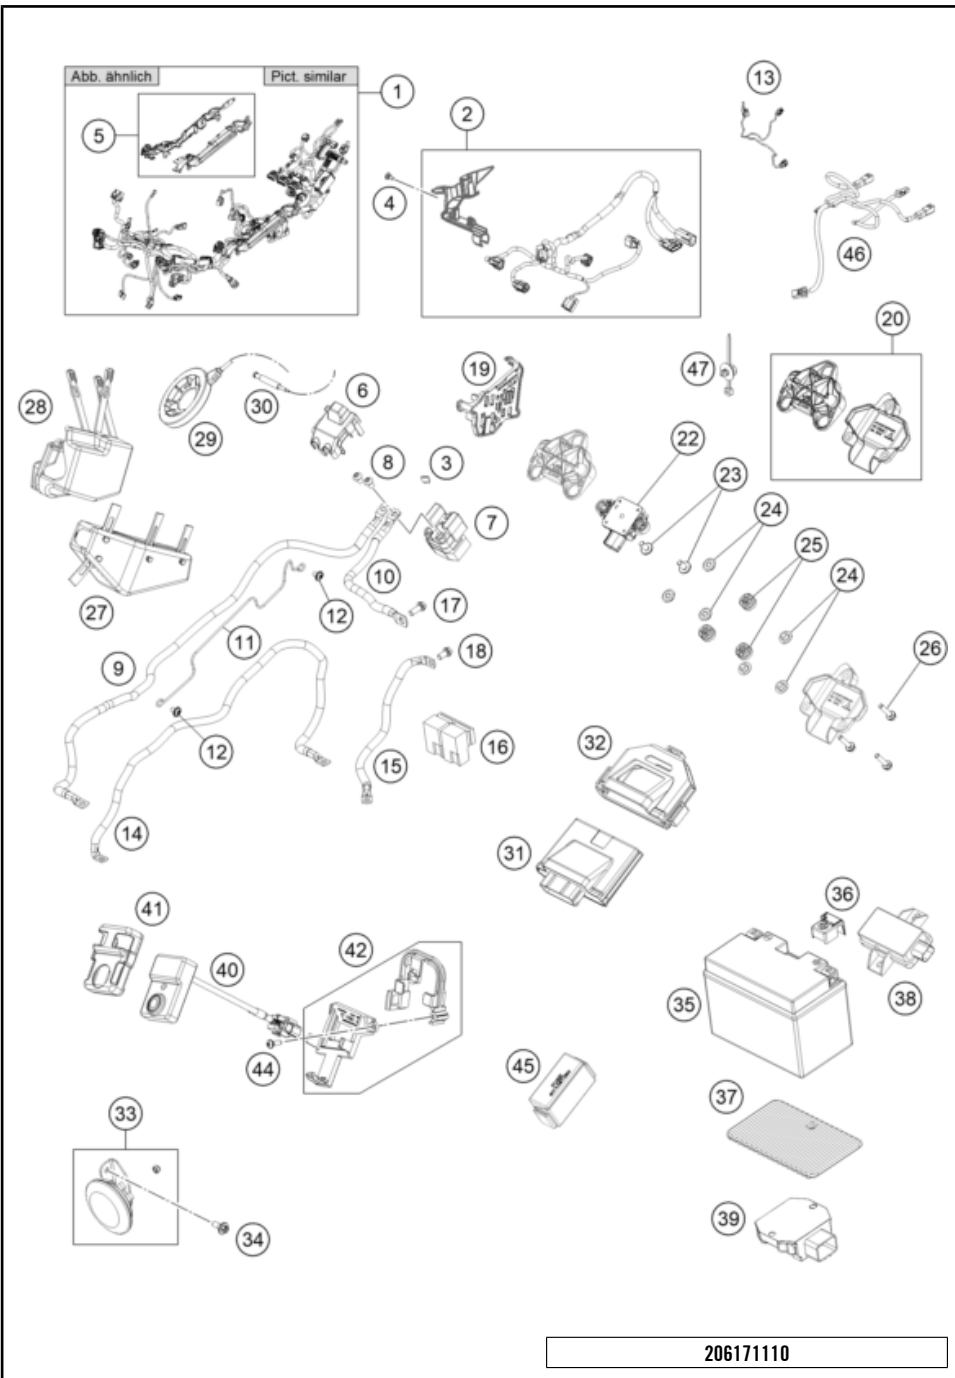

POS	PARTNUMBER		PIECE
1	61711075233	Main wiring harness cpl.	1
2	61711085033	Engine wiring harness cpl.	1
3	58011109130	FUSE 30 A	1
4	69008021160	special screw M5x12	1
5	61711047100	CABLE CHANNEL	1
6	64111058110	Cover flap, starter relay	1
7	76211058000	STARTER RELAY 07	1
8	0738060101	COU.SUNK SCR. AH ISO7380 M6X10	2
9	61711059000	Starter cable	1
10	61711059050	Battery cable	1
11	61711010010	Cable bracket	1
12	073802050085	Oval head screw ISR M5x8-A2-070	2
13	61711086000	Wiring harness topfeeder	1
14	61711097000	Earth wire	1
15	61711098000	Ground wire bat. Frame	1
16	61111057000	RELAY CM1A-R-12V-H80 07	2
17	0025060206	HH collar screw M6x20 TX30	1
18	0025060126	HH collar screw M6x12 TX30	1
19	61711083050	Connector support frame	1
20	61742190000	Coverage lean angle sensor SD-R 20	1
22	61542090000	Angle sensor	1
23	0024060136	HH collar screw M6x13 TX30	2
24	60714069050	Bushing	6
25	61314069051	DAMP. COMPONENT SPEEDOMETER	3
26	0025050256S	HH collar screw M5x25 TX30	3
27	61711003050	Plugbox rubber	1
28	61711003060	Connector box 2	1
29	69011168000	Antenna keyless	1
30	61111018100	TEMPERATURE SENSOR	1
31	60711033000	Control unit MCU 3.0	1
32	60711033050	Rubber band	1
33	64111060033	Direct current horn complete	1
34	0024060156	HH collar screw M6x15 TX30	1
35	60011053000	BATTERY 12V/11AH 03	1
36	62111059060	COVER POSITIVE POLE	1
37	61311053050	RUBBER PLATE FOR BATTERY	1
38	60312032000	RECEIVER AIR PRESSURE SENSOR	1
39	60311034000	VOLTAGE REGULATOR	1

206171110

62183

* NEW PART

X ON DEMAND