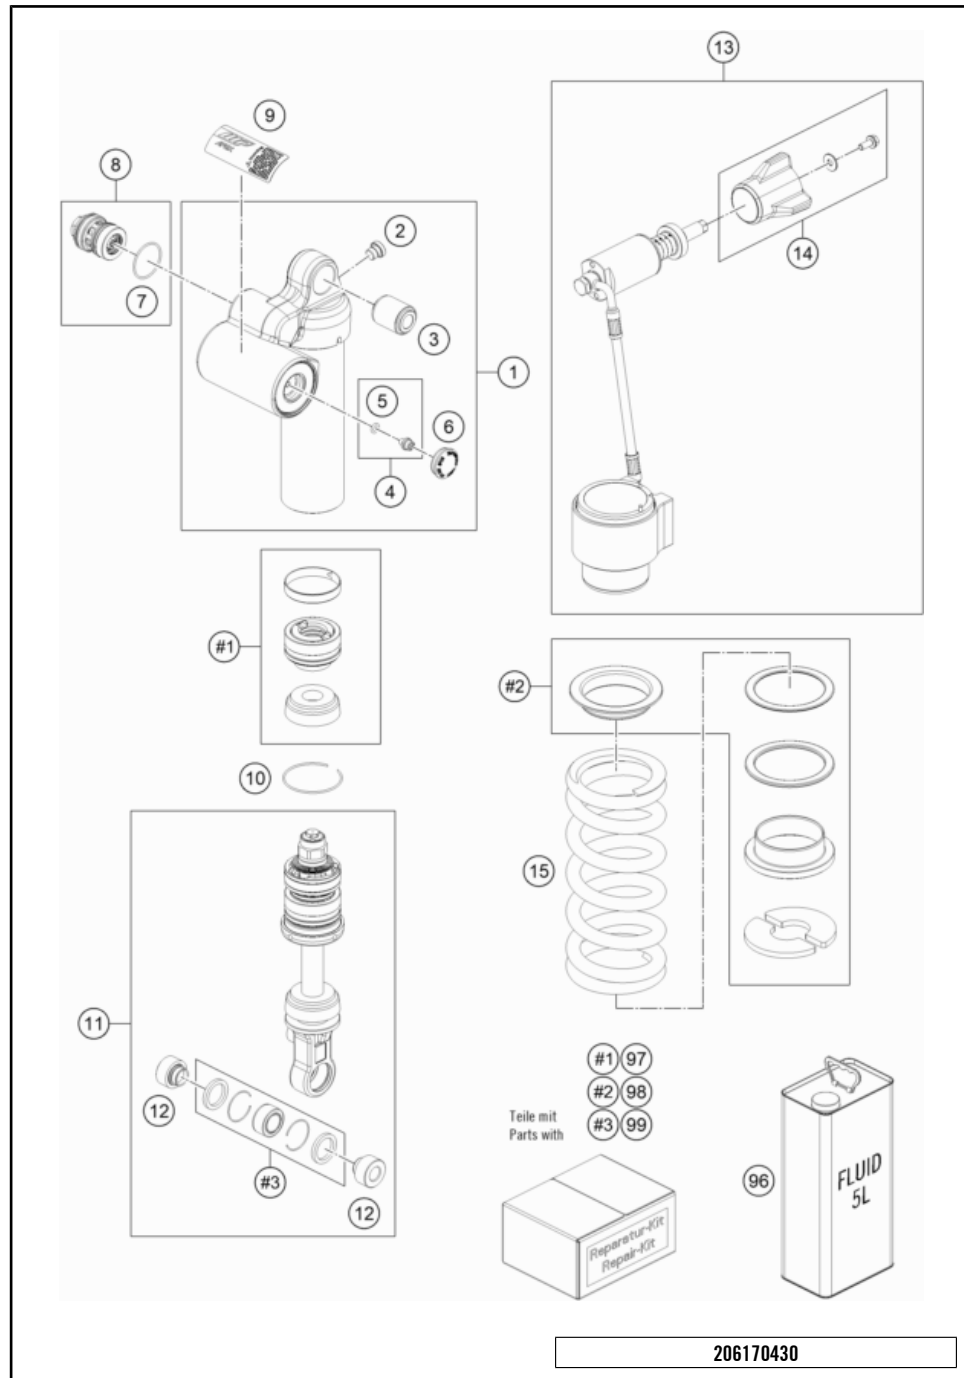

SHOCK ABSORBER DISASSEMBLED

1290 SUPER DUKE R, orange 2023 2023

POS	PARTNUMBER		PIECE
1	46181338S2	shock housing cpl. KTM 1290 Super Duke	1
2	50180095	HS cylinder-head screw R1/8 I8	1
3	46181449	Silentblock 12x25x32	1
4	36120151S	PLUG SCREW M5X6 CPL.	1
5	46810893	O-ring 5,28x1,78 NBR70 black	1
6	46811208	Rubber cap do not open 22x5,5 NBR	1
7	50180217	O-ring 27x1,5 Viton70 green ISO 3601-3S	1
8	50180213S30	compression cpl.	1
9	52000276	Sticker APEX 75x30	1
10	46810010	Round-wire snap ring 49x1,8	1
11	46181349S03	Shock abs.bott.part cmpl.KTM 1290 SDR 20	x
12	46181342	Bearing bush 12x15/19/23,5x18,45	2
13	11001T01	PA Super Duke R 20 with hand knob	1
14	60000323S	adjuster wheel PA cpl.	1
15	91010431	Mainspring (59) 75-195 damper	x
15	91010381	Mainspring (59) 85-195 silencer white	1
15	91010432	mainspring (59) 95-195 shock white	x
96	50180751S1	SHOCK ABSORBER FLUID 5 LT	x
97	RP10030T	shock absorber repair kit Super Duke R 2	x
98	RP10031T	Repair kit spring retainer shock absorbe	x
99	R12012	Ball joint bearing kit top 12mm	x

206170430

53163

* NEW PART X ON DEMAND