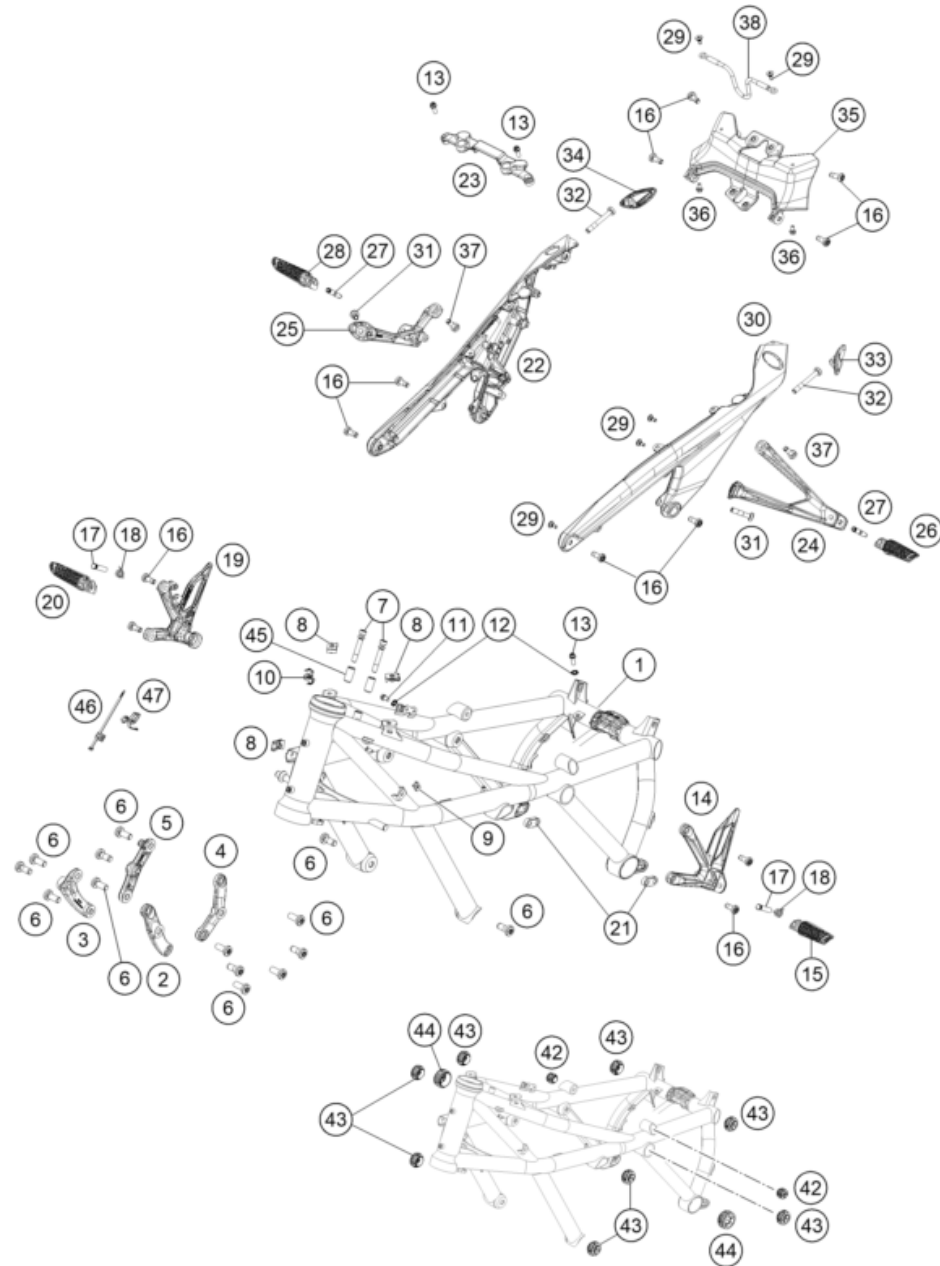

POS	PARTNUMBER		PIECE
42	61703288000	Plug small	2
43	61703188000	Plug, small	8
44	61703088000	Plug, large	2
45	61711065000	Spacing tube ignition lock	2
46	0330000520000	Cable tie with foot section	1
47	61703083000	Frame cover	1

226170310

58022

* NEW PART

X ON DEMAND