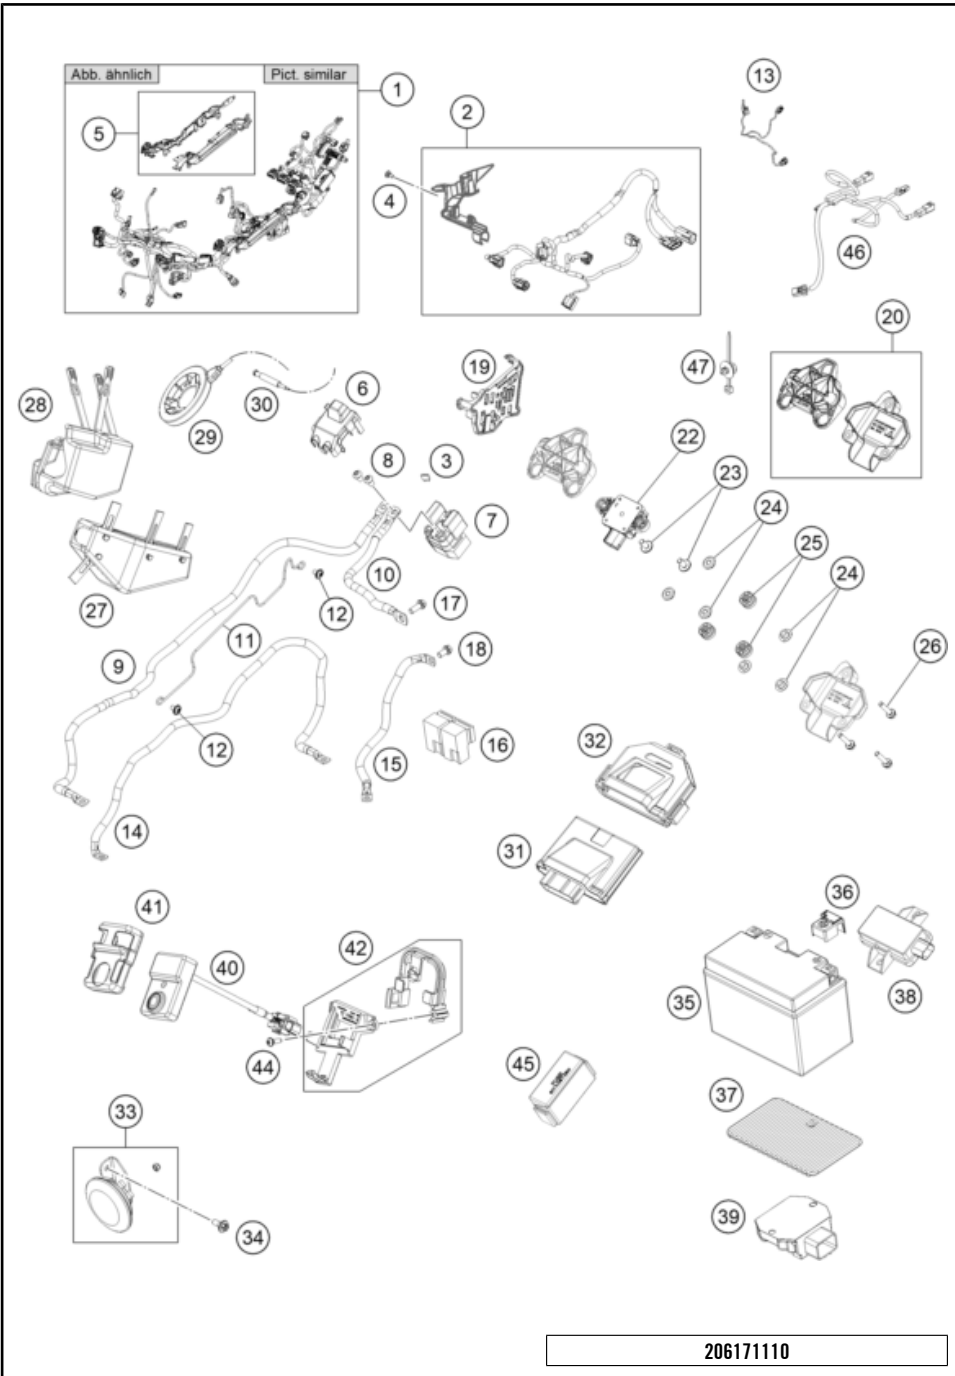

POS	PARTNUMBER		PIECE
40	79114086100	Connectivity unit	1
41	79114086050	Rubber support, CCU	1
42	61711046030	Fixation-Set Connectivity Box SD-R 20	1
44	0081050161	EJOT PT SCREW K50X16 1451	1
45	61711087050	Fuse Box	1
46	61311076100	REAR WIRING HARNESS	1
47	61711094000	Plug-in cable tie for M5	1

206171110

62183

* NEW PART X ON DEMAND