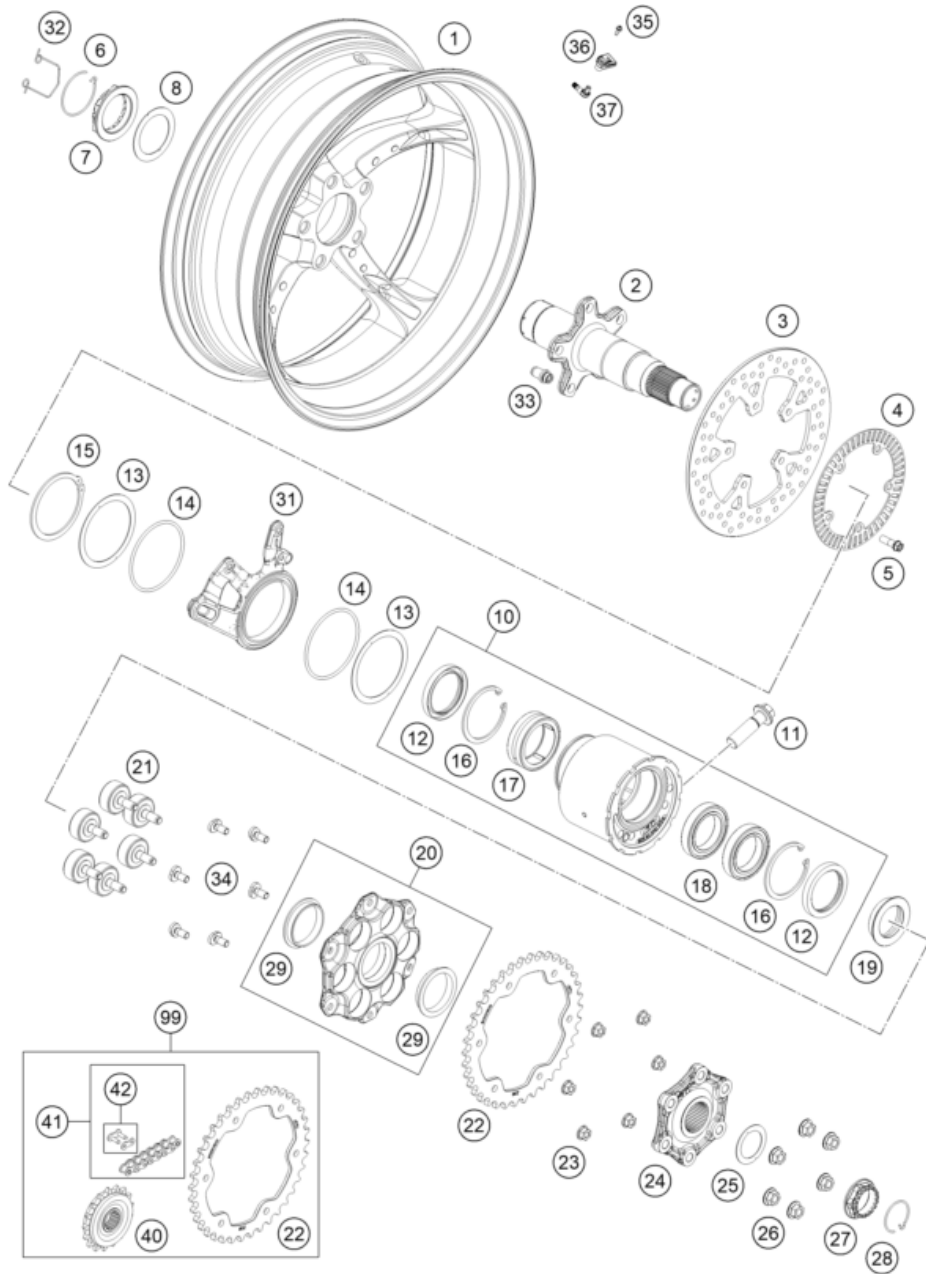

# REAR WHEEL

1290 SUPER DUKE R, orange 2023 2023

226171010

POS	PARTNUMBER		PIECE
1	61710003000EB	Rear wheel 6x17"	1
2	61310385100	Rear wheel axle	1
3	76010160000	BRAKE DISC 240MM	1
4	76042121000	SENSOR GEAR REAR	1
5	0025080256S	HH COLLAR SCREW M8X25 TX40	5
6	61310187000	SAFETY WIRE R/S	1
7	61310186100	AXLE NUT M50X1.5	1
8	61310016000	WASHER 69X1	1
10	61310010044	CLUTCH HUB HOUSING CPL.	1
11	61310021000	HH COLLAR SCREW M16X1,5X55	1
12	0760526880	SHAFT SEAL RING 52X68X8	2
13	61310019000	WASHER 94X1	2
14	0770840035	O-RING 84,00X3.5 NBR70	2
15	0471078250	CIRCLIP DIN471-78X2.5	1
16	0472068250	CIRCLIP DIN472-68X2.5	2
17	0617456822	NEEDLE BEARING RNA4909-2RSR-XL	1
18	0625061909	DEEP GROOVE BALL BEARING 61909	2
19	61310014000	SPACER RING	1
20	6131005404433S	SPROCKET SUPPORT CPL.	1
21	61310059100	Shock absorber	6
22	61310151038	SPROCKET STEEL DUKE 1290 Z38	1
23	06923080003	hex nut EN 1661 M8 WS13	6
24	6131005000033S	JAR DAMPER CARRIER	1
25	76010116000	SHIM 50X1	1
26	06923100003	HEX. NUT DIN 6923 M10X1.25-10	6
27	61310086000	AXLE NUT M35X1.5	1
28	76010187000	SAFETY WIRE L/S	1
29	76010052000	IGUS BEARING D=50	2
31	6131307500033S	BRAKE CALIPER ADAPTER BLACK	1
32	61310010011	SAFE ARMING WIRE	1
33	61310213000	Centering bolt M8	5
34	61310052100	Rear sprocket screw M8x18 S	6
35	0900000501500S	Screw M5x15 for TPMS	1
36	61912033000	Tire pressure sensor	1
37	61912033060	Angle valve 8.3 mm for TPMS	1
40	60033129017	CHAIN SPROCKET 17-T DAMPED 03	1
41	61310165118	CHAIN DID525 VAZ & MASTER LINK	1