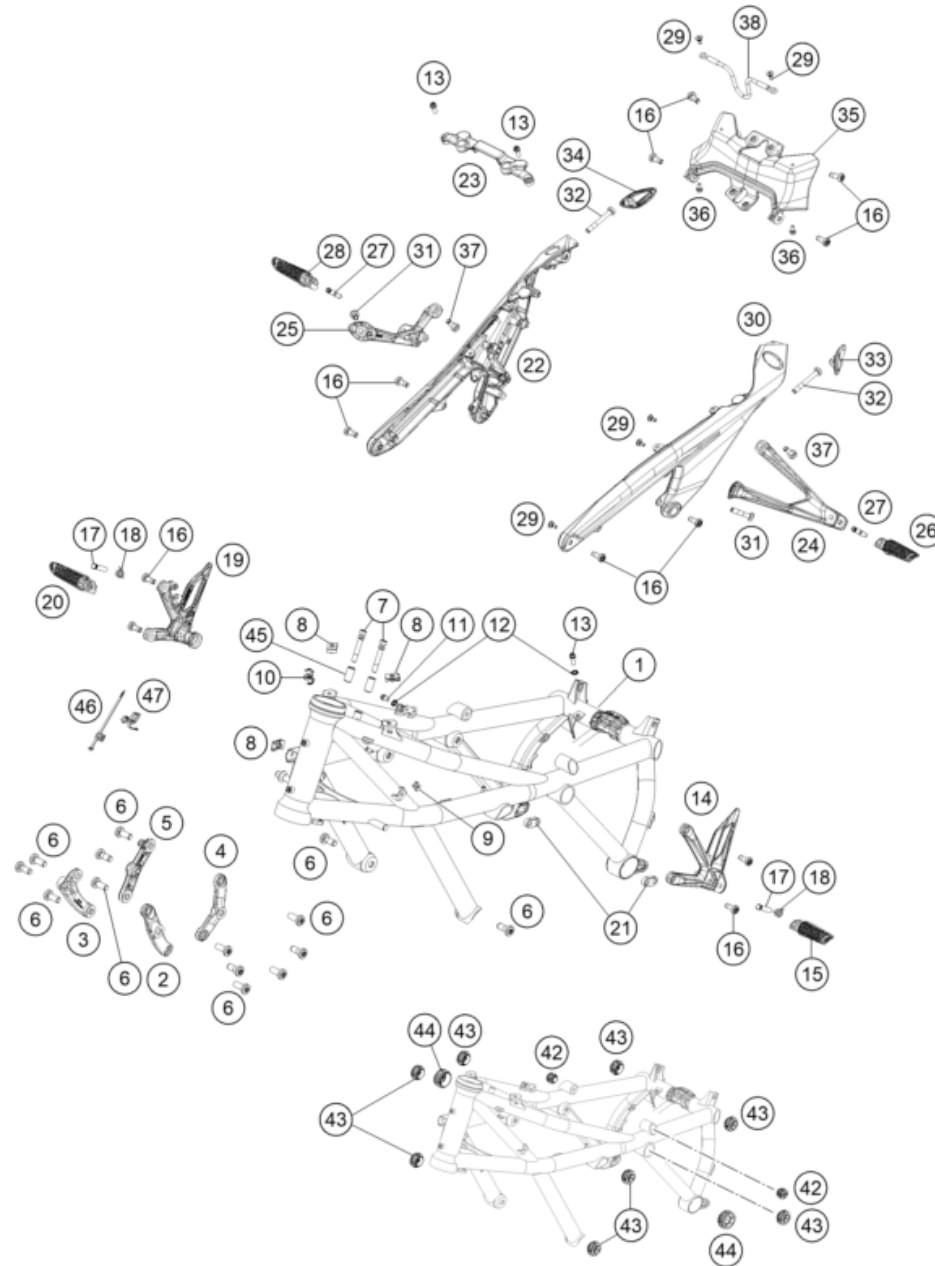

62177

\* NEW PART

X ON DEMAND

226170310

POS	PARTNUMBER		PIECE
1	61703001200EB	Frame 617VA	1
2	61703005000C1	Engine hanger front left	1
3	61703006000C1	Engine hanger front right	1
4	61703007000C1	Engine hanger rear left	1
5	61703008000C1	Engine hanger rear right	1
6	0035100249S	HH collar screw M10x24 ISA45 S	14
7	61711064000	One-way screw 617	2
8	54603048100	clip nut M6	4
9	69008021080	clip nut M5	1
10	61342046000	SUPPORT ABS-PIPE D7,5	1
11	0025060106	HH collar screw M6x10 TX30	1
12	58411098100	CONTACT WASHER M6 VSV-K6	2
13	0025060166	HH collar screw M6x16 TX30	2
14	61703038000C1	Front footpeg bracket left	1
15	61703040000C1	Front footpeg left	1
16	0035080206S	SHCS M8x20 TX45	12
17	61703043000	Footpeg bolt	2
18	61703042000	Spring footrest front	2
19	61703039000C1	Front footpeg bracket right	1
20	61703041000C1	Front footpeg right	1
21	61703045010	Footrest bottom fixing nut	2
22	61703002020C1	Subframe right black	1
23	61703002030C1	Fuel tank bridge	1
24	61703048000C1	Rear footpeg bracket left	1
25	61703049000C1	Rear footpeg bracket right	1
26	61703050033C1	Rear footpeg left compl.	1
27	61703053000	Rear foot peg bolt	2
28	61703051033C1	Rear footpeg right compl.	1
29	69013099150	Screw, reservoir	5
30	61703002010C1	Subframe left black	1
31	0000350803500S	ISA collar screw, M8x35, MK-ISA45	2
32	0035080606S	Hex screw w.intern.Torx w.coll.M8x60 ISA	2
33	61703002054C1	Mounting flange top left black	1
34	61703002055C1	Mounting flange top right black	1
35	61703002040C1	Cross rib, black	1
36	0025050106	HH collar screw M5x10 TX30	2
37	0035080256S	ISA collar screw M8x25 ISA45	2
38	61707048170	Tether, passenger	1