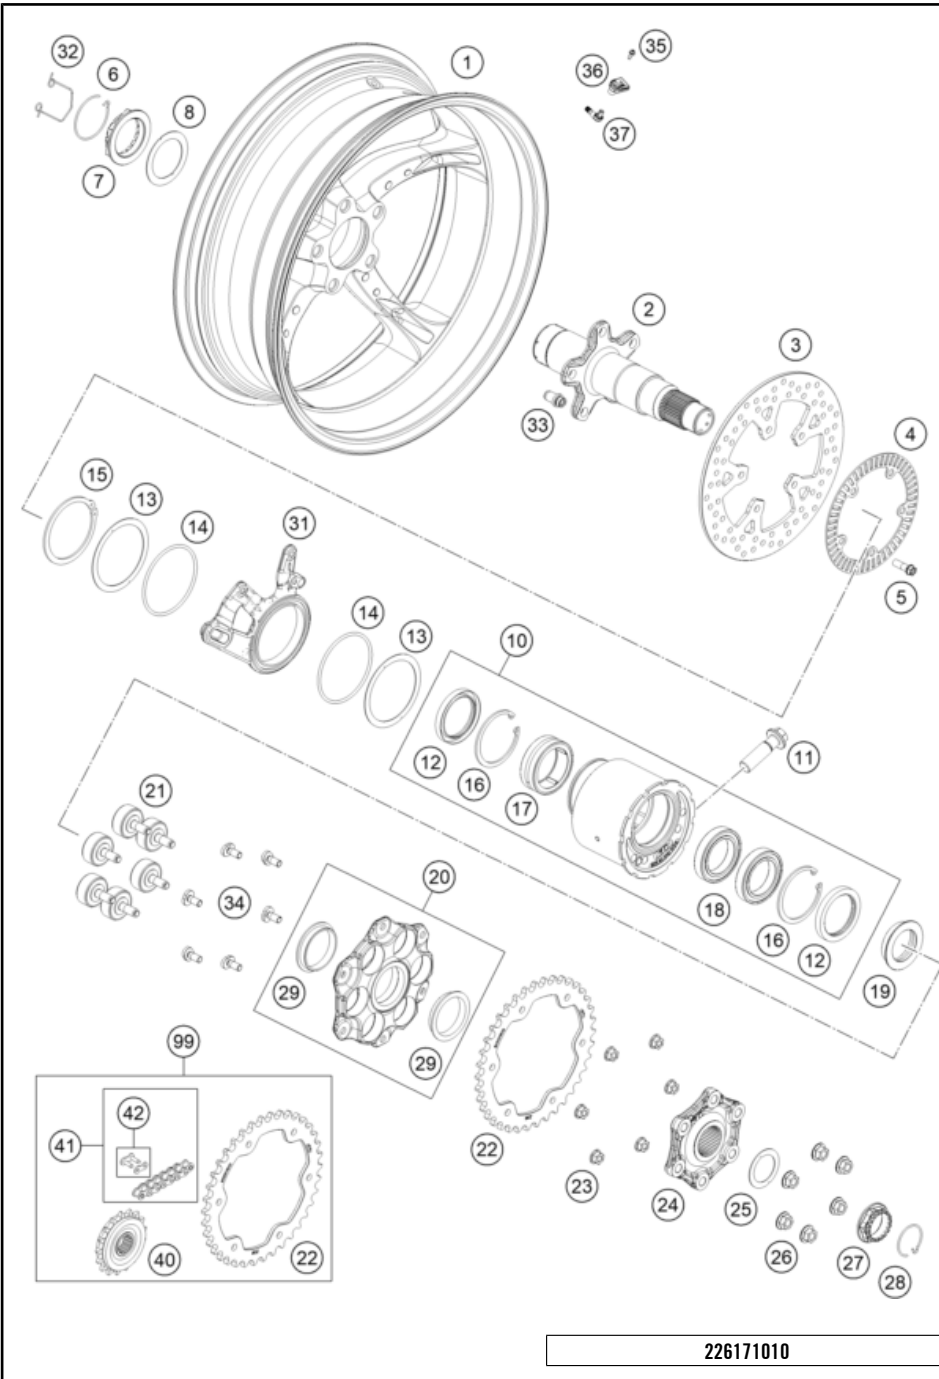

REAR WHEEL

1290 SUPER DUKE R, orange 2023 2023

POS	PARTNUMBER		PIECE
42	61310066000	MASTER LINK FOR CHAIN DID VAZ	1
99	00050002029	DRIVETRAIN KIT 1290 SD 17T/38T	1

226171010

58021

* NEW PART

X ON DEMAND