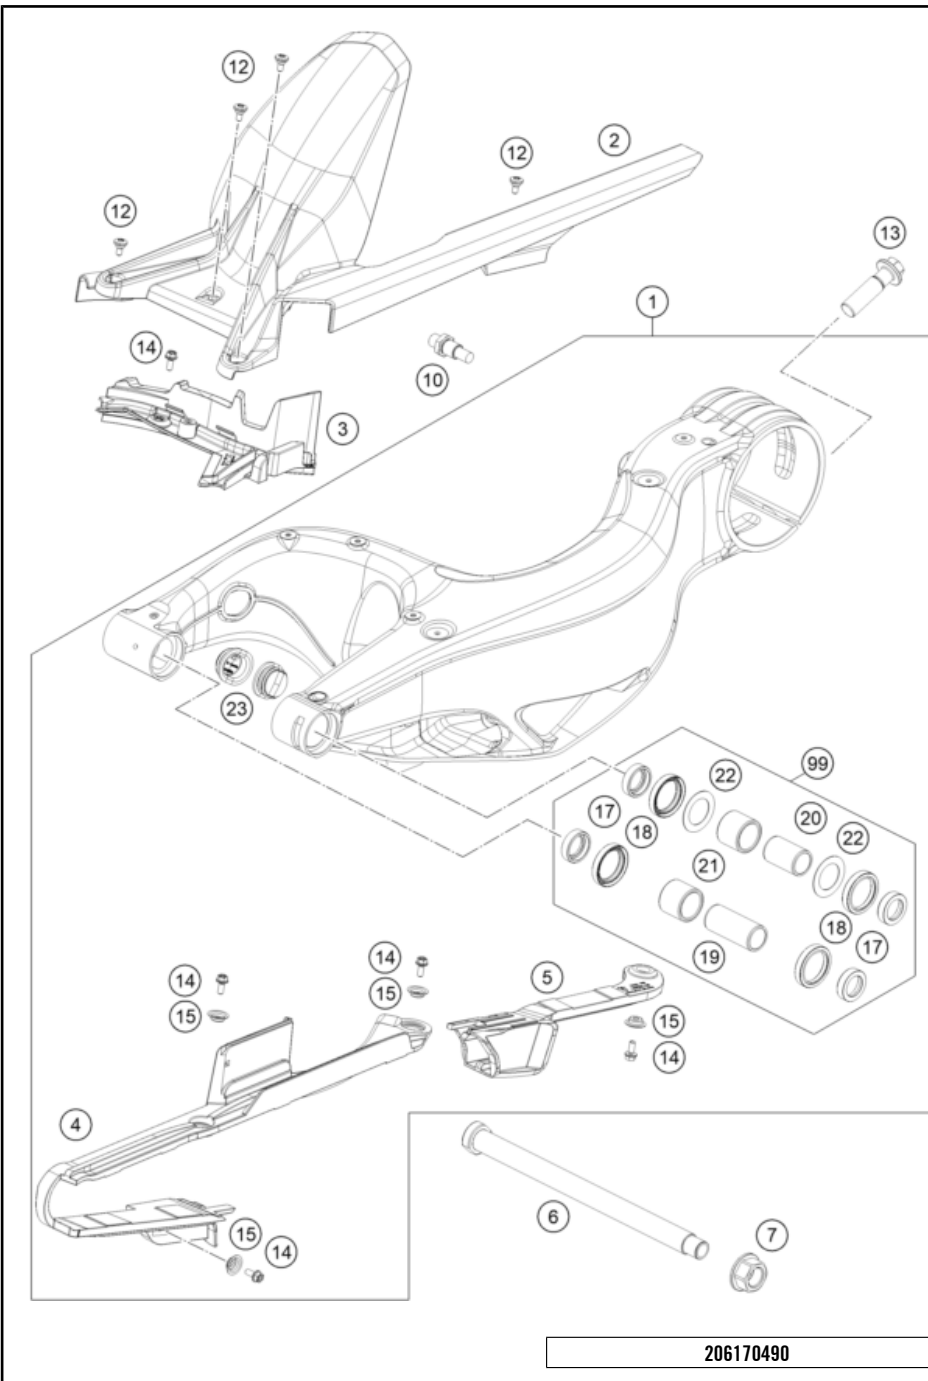

SWING ARM

1290 SUPER DUKE R, orange 2023 2023

POS	PARTNUMBER		PIECE
1	6170403004433	Swingarm cmpl. SD-R 20	1
2	61704050000	Splash protection	1
3	61704042000	Brake line guide	1
4	61704060000	Front chain slider	1
5	61704070000	Rear chain slider	1
6	69004037344	Swingarm pivot	1
7	60004038200	COLLAR NUT M19X1,5 SW=27MM	1
10	76004142000	BOLT BRAKE SADDLE BRACKET	1
12	69008021160	special screw M5x12	4
13	61310021000	HH COLLAR SCREW M16X1,5X55	1
14	0025050126	HH collar screw M5x12 TX30	5
15	46104066050	BUSH FOR CHAINSLIDER GUARD 02	4
17	0760304073	SHAFT SEAL RING 30X40X7	4
18	60004034000	BUCKET F. SHAFT SEAL RING 03	4
19	69004032000	INNER RING JR 20X25X56,5	1
20	60004032000	INNER RING JR20X25X38,5 03	1
21	60004031000	NEEDLE BUSH HK2526B 03	2
22	60004033000	STOP DISK 03	2
23	61304041100	CLOSING COVER SWINGARM	2
99	69004230010	swingarm rep. kit	1

206170490

53262

* NEW PART

X ON DEMAND