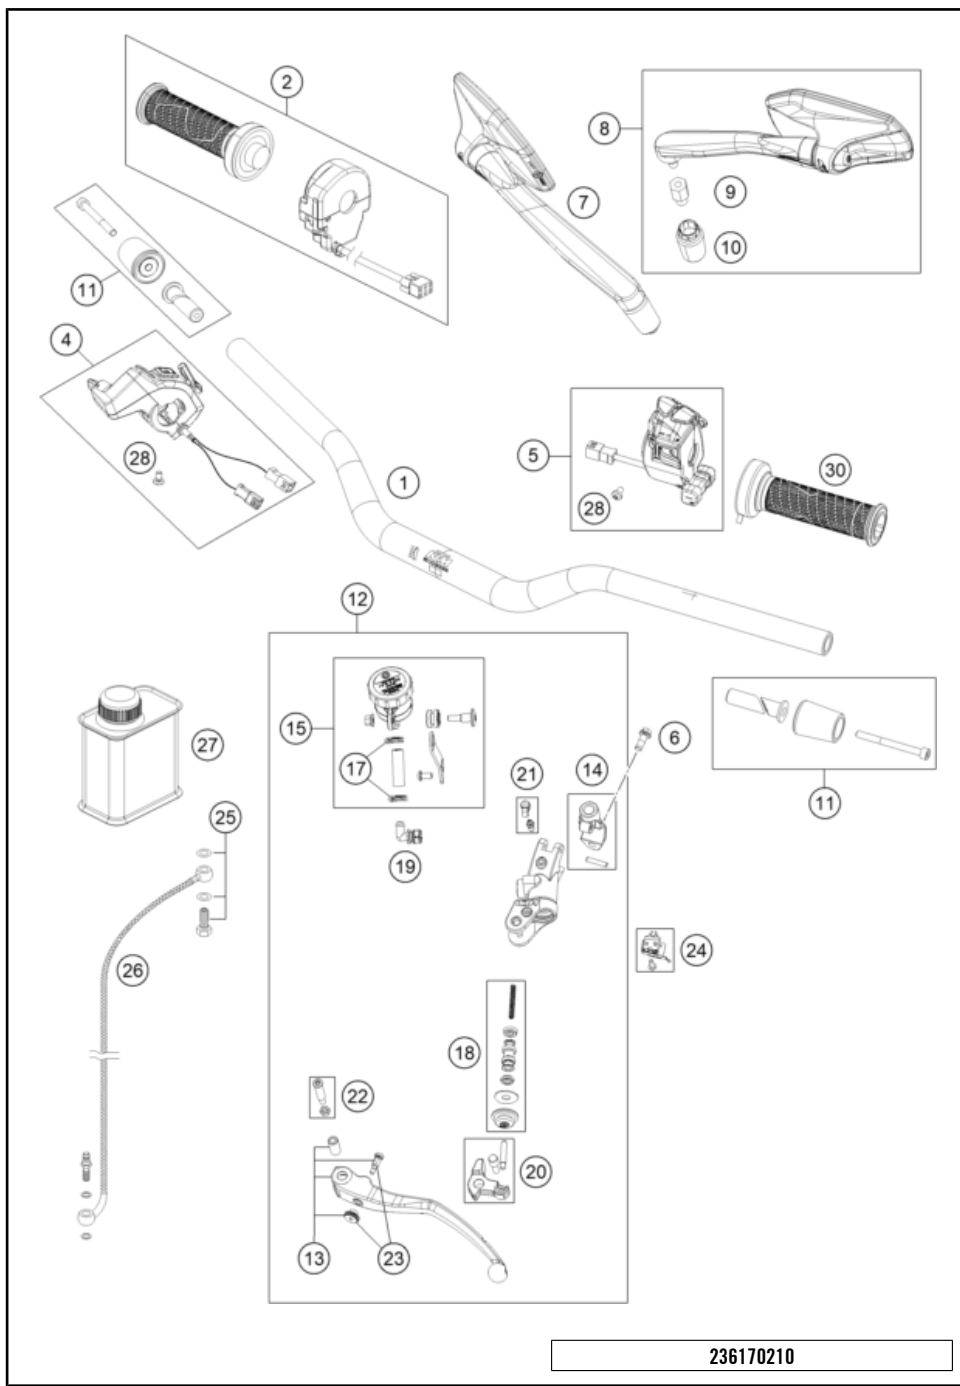

HANDLEBAR, CONTROLS

1290 SUPER DUKE R, orange 2023 2023

236170210

POS	PARTNUMBER		PIECE
1	61702001100C1	Handlebar Dk=28.5 mm	1
2	61711012044	Ride-by-Wire sys. compl. w/o grip heater	1
4	61711074100	Start / Emergency stop switch, right	1
5	61711070200	Combination switch left	1
6	0025060166S	HH collar screw M6x16 TX30 SL	1
7	61312041300	Mirror right	1
8	61312040300	Mirror left	1
9	61312040050	ADAPTOR FOR MIRROR	2
10	61312040030	RUBBER SLEEVE	2
11	61702104000C1	Handlebar weight with silent block	2
12	6130203014430	MASTER CYLINDER CPL.	1
13	6130203100030	CLUTCH LEVER CPL.	1
14	6130204400030	CLAMP MIRROR W. TENSION PIN	1
15	61702055044	Reservoir cpl. with bracket	1
17	58007117000	YDNAC-CLAMP 10107 10MM	2
18	59413008000	REP. SET PISTON D=12MM 2007	1
19	61002051144	ANGLE PIECE CPL. (DOT)	1
20	61002056000	ROCKER CPL. 05	1
21	61002054000	BLEEDER SCREW WITH CAP	1
22	50302038200	LEVER SCREW SHORT CPL. 09	1
23	61002043000	ADJUSTING SCREW CPL.	1
24	83111049000	CLUTCH SWITCH ATV	1
25	59032062000	HOLLOW SCREW + COPPER GASKET	1
26	61032063100	CLUTCH PIPE	1
27	00062030000	BRAKE FLUID DOT5.1 0,25L	1
28	073800501002	PAN HEAD SCREW M5X10 TX25	2
30	61702039000	Fixed grip without heating	1

62177

* NEW PART

X ON DEMAND