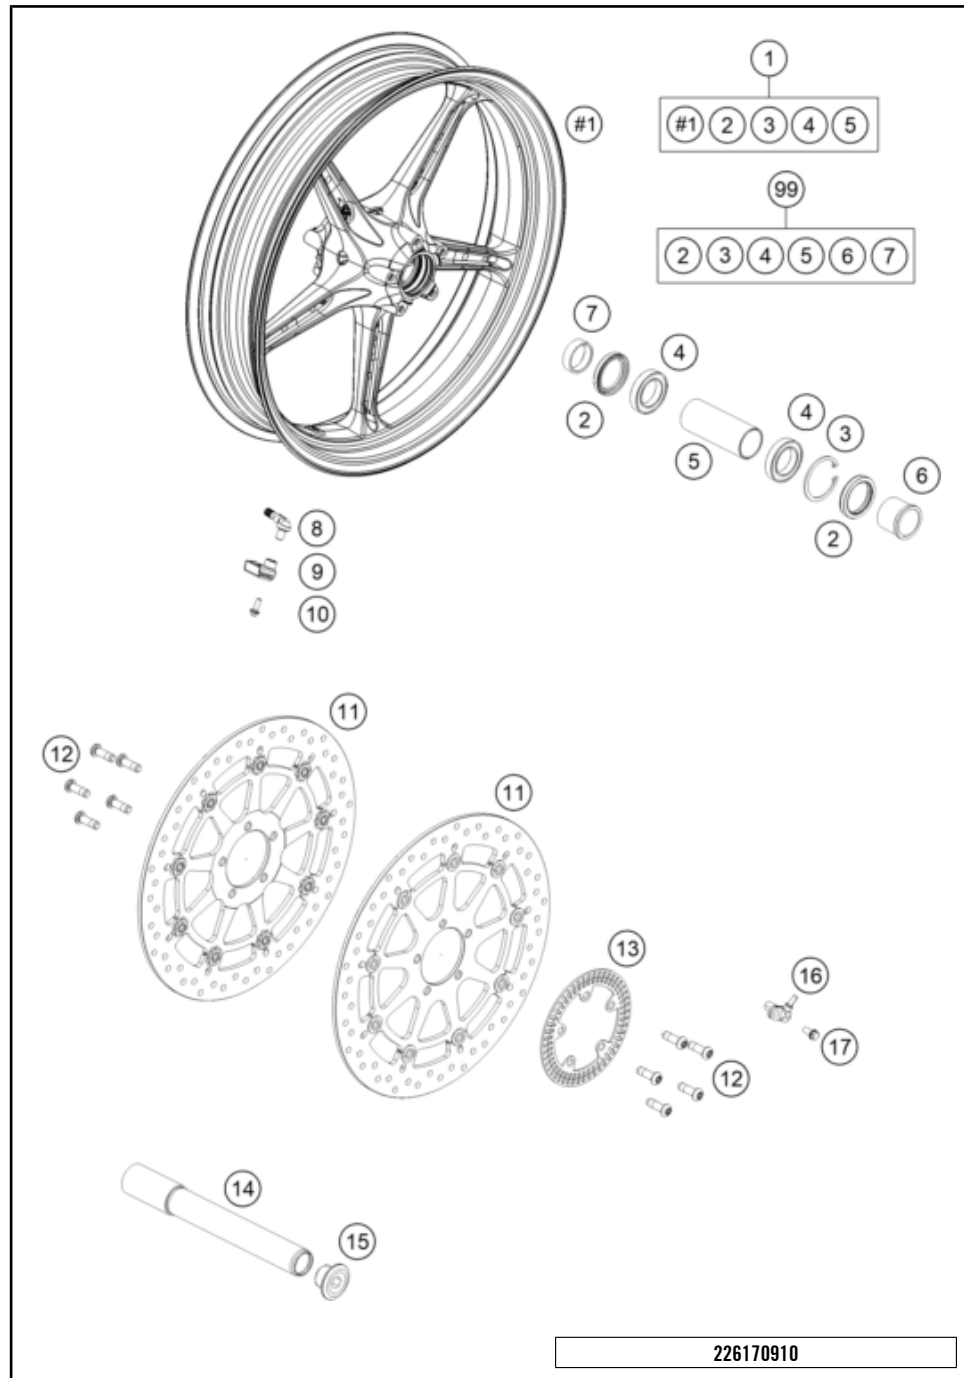

FRONT WHEEL

1290 SUPER DUKE R, orange 2023 2023

POS	PARTNUMBER		PIECE
1	61709003044EB	Front wheel 3.5x17" cmpl., orange	1
2	0760354771	SHAFT SEAL RING 35X47X7 TC	2
3	0472047175	CIRCLIP DIN0472-47X1,75	1
4	0625069068	GR.BALL BEAR.6906 DDU2CG23S6NM	2
5	61009011000	BEARING SPACER TUBE FRONT 05	1
6	61009012000	SPACER BUSH. FR. WHEEL L/S 05	1
7	60009013000	SPACER BUSH. FR. WHEEL R/S 03	1
8	61912033060	Angle valve 8.3 mm for TPMS	1
9	61912033000	Tire pressure sensor	1
10	0900000501500S	Screw M5x15 for TPMS	1
11	6130906000033	BRAKE DISK D=320/5	2
12	76009062000	SPECIAL SCREW M8X25 SS TX40	10
13	76042020000	Sensor wheel front	1
14	61009081200	Wheel spindle, front wheel	1
15	61009082000	AH SCREW M25X1,5 WS=12 05	1
16	76042125000	ABS-SENSOR	1
17	59009062013	SPECIAL SCREW M6X13 WS=8 10.9	1
99	61009015000	FRONT WHEEL REP. KIT	x

226170910

58020

* NEW PART

X ON DEMAND