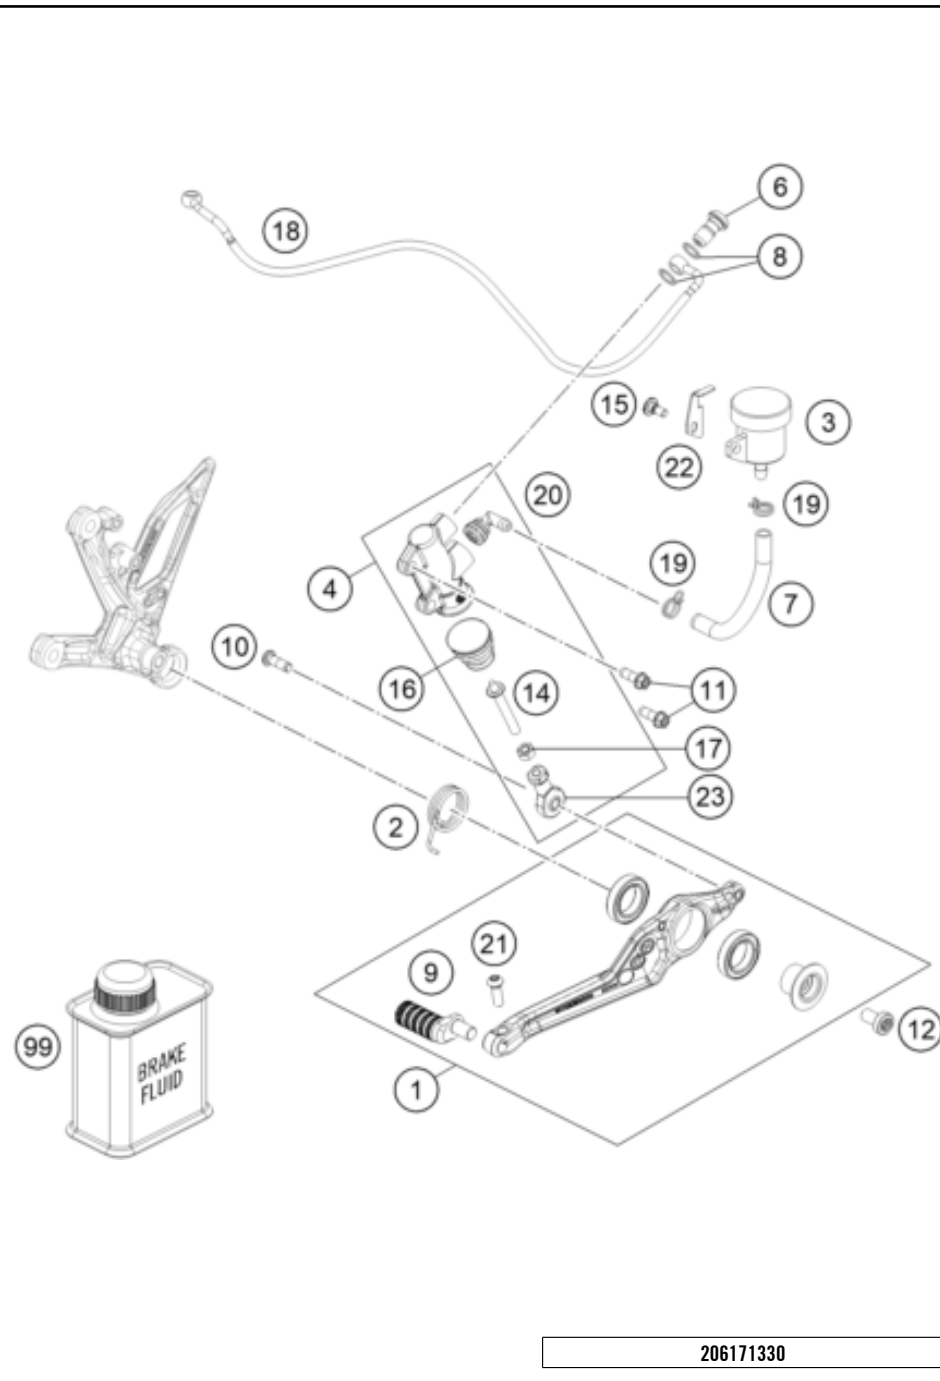

REAR BRAKE CONTROL

1290 SUPER DUKE R, orange 2023 2023

POS	PARTNUMBER		PIECE
1	61713050133C1	Rear brake lever compl.	1
2	61713052000	Leg spring	1
3	61713069044	Brake fluid reservoir compl.	1
4	61713060000C1	Rear master cylinder	1
6	62113020100	banjo bolt M10x1x19.5	1
7	58007016101	HOSE FOR RESERVOIR 6X1,5	1
8	0603100141	sealing ring DIN 7603 10x14x1	2
9	61713051000C1	Footbrake lever step plate	1
10	0738060185S	Ovl. hd. scr. TX M6x16 A2-70 S	1
11	0025060166S	HH collar screw M6x16 TX30 SL	2
12	0035080156S	AH-COLLAR SCREW M8X15 TORX45	1
14	60313056044	PUSH ROD CPL.	1
15	69013099150	Screw, reservoir	1
16	54513151000	RUBBER SLEEVE	1
17	0926080003	STOP NUT DIN6926 M8 SS	1
18	61742002000	Brake line rear master cylinder/modulato	1
19	58007017000	YDNAC CLAMP 10101 (10,4MM)	2
20	54513155000	ANGLE PIECE	1
21	0738060185	Round head scr. ISR M6x18-A2-70	1
22	61713069020	Lock washer, brake fluid reservoir	1
23	54603069000	SWIVEL HEAD M6 FOOT BRAKE LEV.	1
99	00062030000	BRAKE FLUID DOT5.1 0,25L	1

206171330

55488

* NEW PART

X ON DEMAND