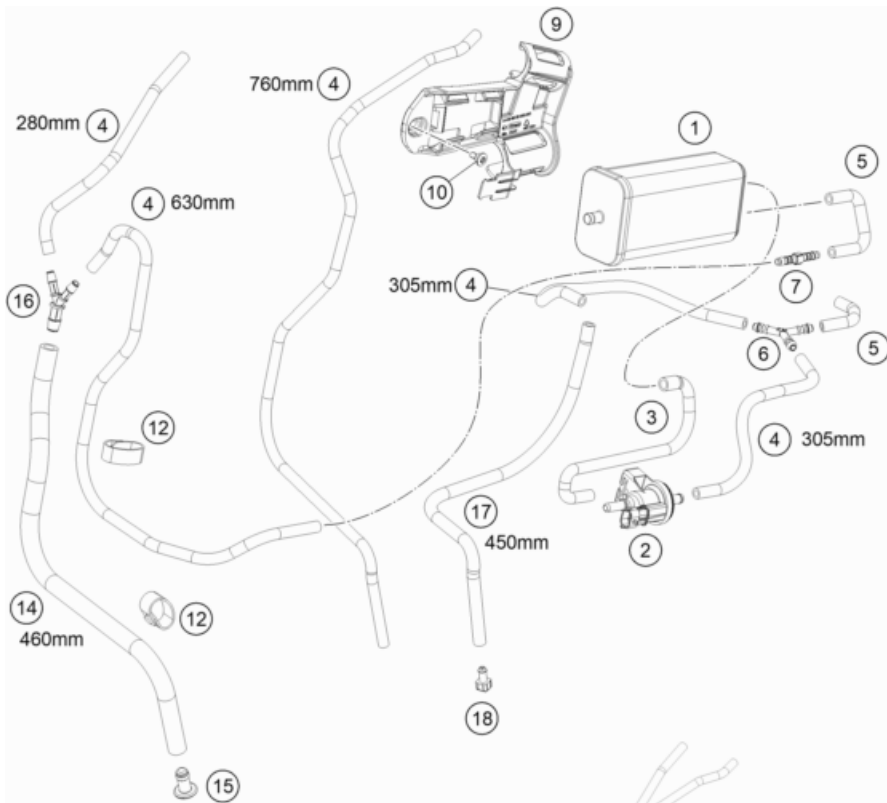

# EVAPORATIVE CANISTER

1290 SUPER DUKE R, orange 2023 2023

POS	PARTNUMBER		PIECE
1	75015001200	CARBON CANISTER	1
2	76015015000	EVAP valve	1
3	61715021000	Pre-formed hose, ACF valve # ACF	1
4	78015019001	HOSE EPA D=6/10 PER METER	1
5	61415021000	HOSE PURGE VALVE	2
6	60015025100	Y-CONNECTING PIECE YS 6-6-6 06	1
7	69015019010	HOSE CONNECTION STRAIGHT	1
9	61715003000	ACF bracket	1
10	69008021170	Special screw M5x12	1
12	60011093075	RUBBER CABLE TIE 75MM 03	2
14	78015119001	hose EPA D=10/16 p. meter	1
15	61315026100	Screw plug ACF	1
16	61315028100	Y-CONNECTOR YS 6-10-6	1
17	60015019001	HOSE NBR 7X11 PER METER	1
18	90515011000	PLUG FUEL DRAIN	1