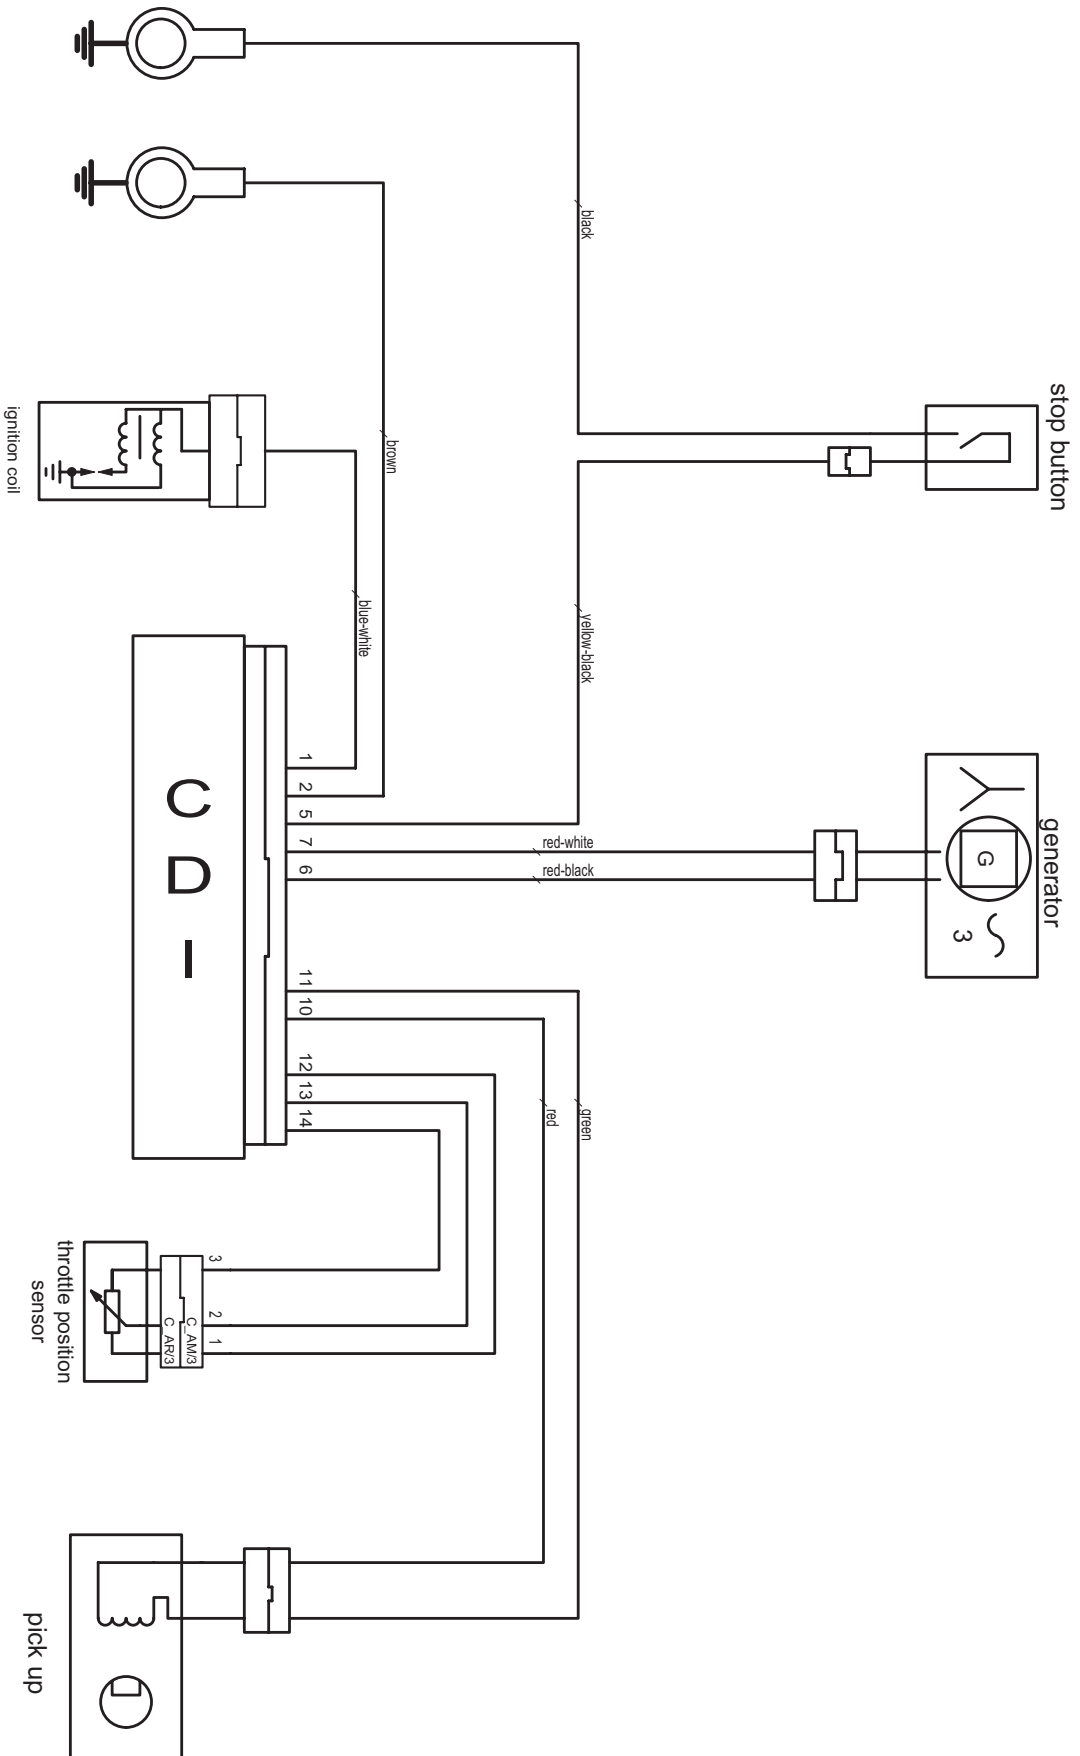

# WIRING DIAGRAM »

250 SX-F 2008

CDI harness 594.39.032.100

pick up

throttle position sensor

stop button

generator

ignition coil

## CABLE COLOURS

bl: black  
ye: yellow  
bu: blue  
gn: green  
re: red  
wh: white  
br: brown  
or: orange  
pi: pink  
gr: grey  
pu: purple