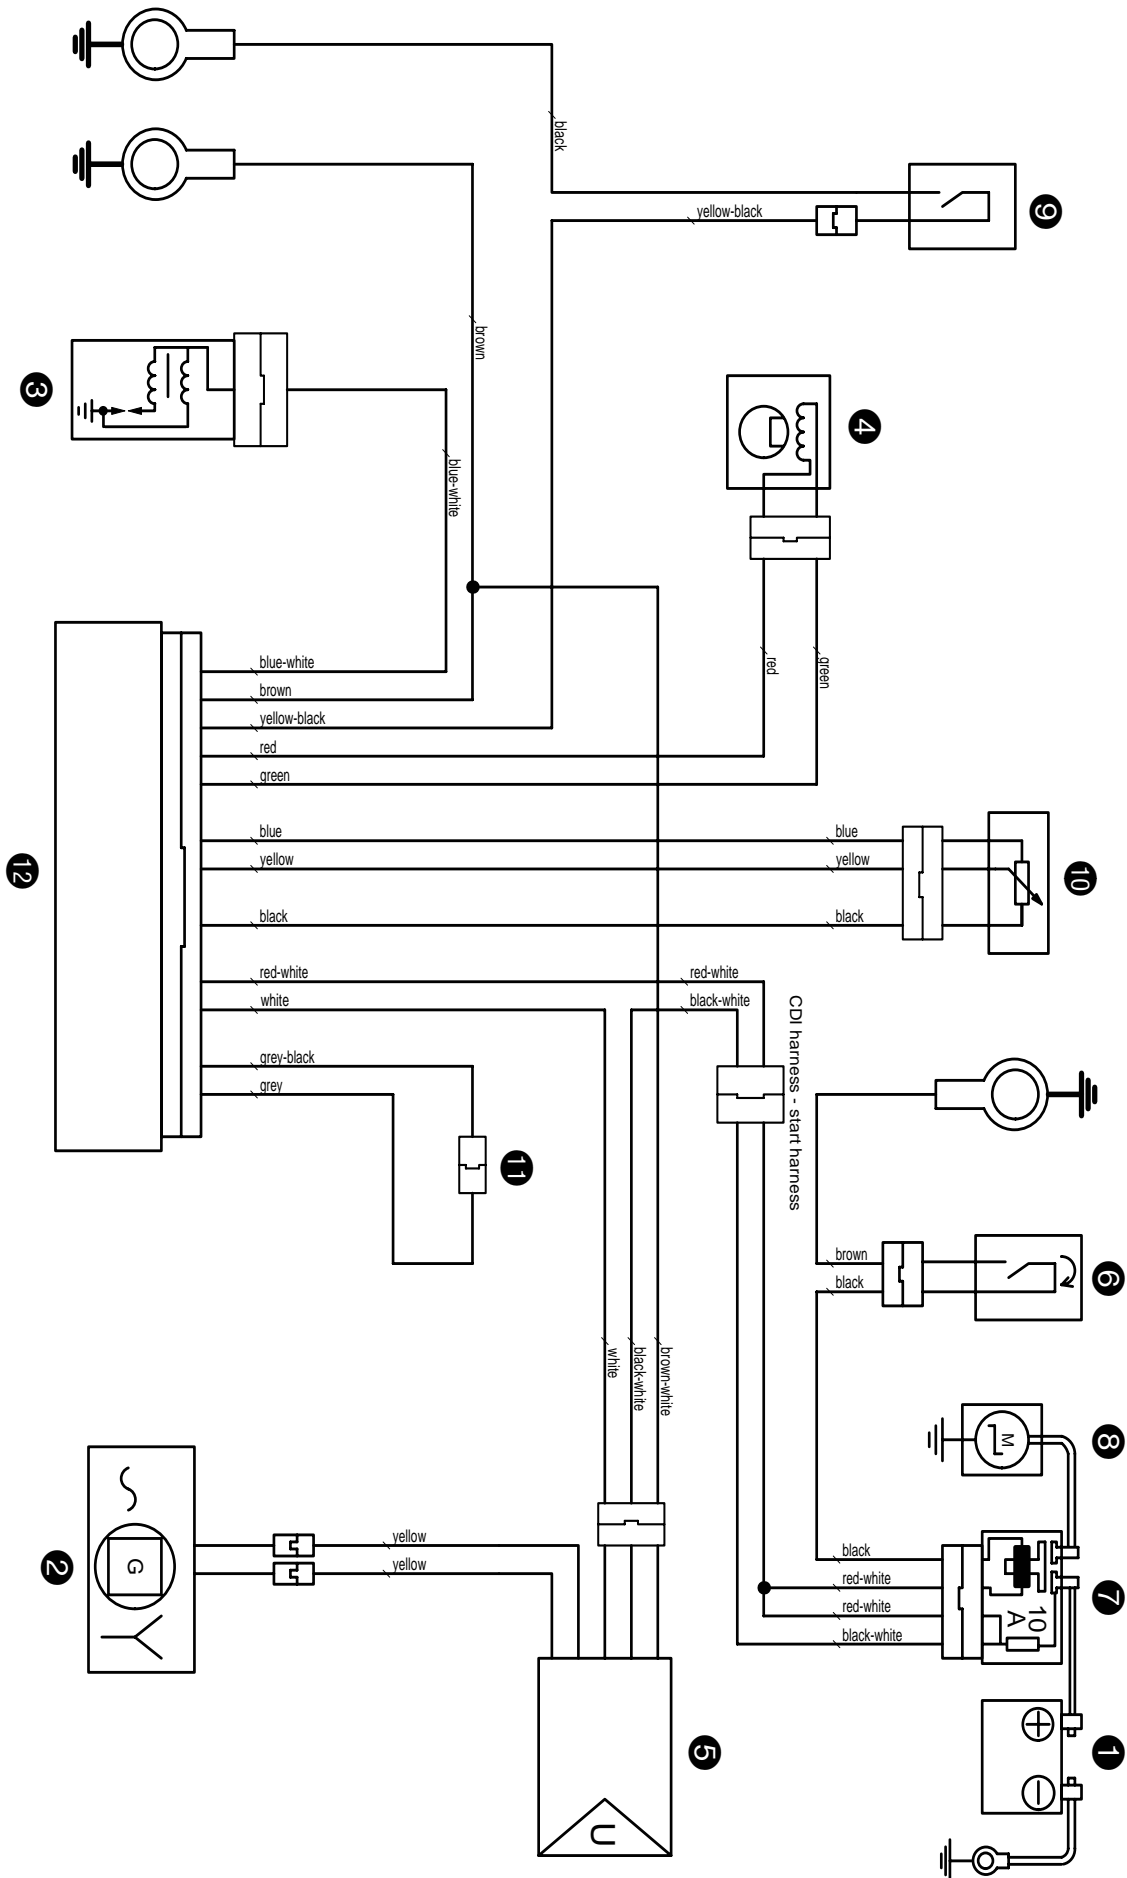

Wiring diagram

main harness 773.11.075.000
 CDI harness 773.39.032.000

Components

| | |
|----|--------------------------------|
| 1 | Battery |
| 2 | Generator |
| 3 | Ignition coil |
| 4 | Pulse generator |
| 5 | Voltage regulator/rectifier |
| 6 | Electric starter button |
| 7 | Starter relay |
| 8 | Starter motor |
| 9 | Short circuit button |
| 10 | Throttle position sensor |
| 11 | Ignition curve plug connection |
| 12 | CDI controller |

Cable colors

| | |
|--------------|--------------|
| black | Black |
| black-white | Black-white |
| brown | Brown |
| brown-white | Brown-white |
| blue | Blue |
| blue-white | Blue-white |
| green | Green |
| grey | Gray |
| grey-black | Gray-black |
| red | Red |
| red-white | Red-white |
| white | White |
| yellow | Yellow |
| yellow-black | Yellow-black |