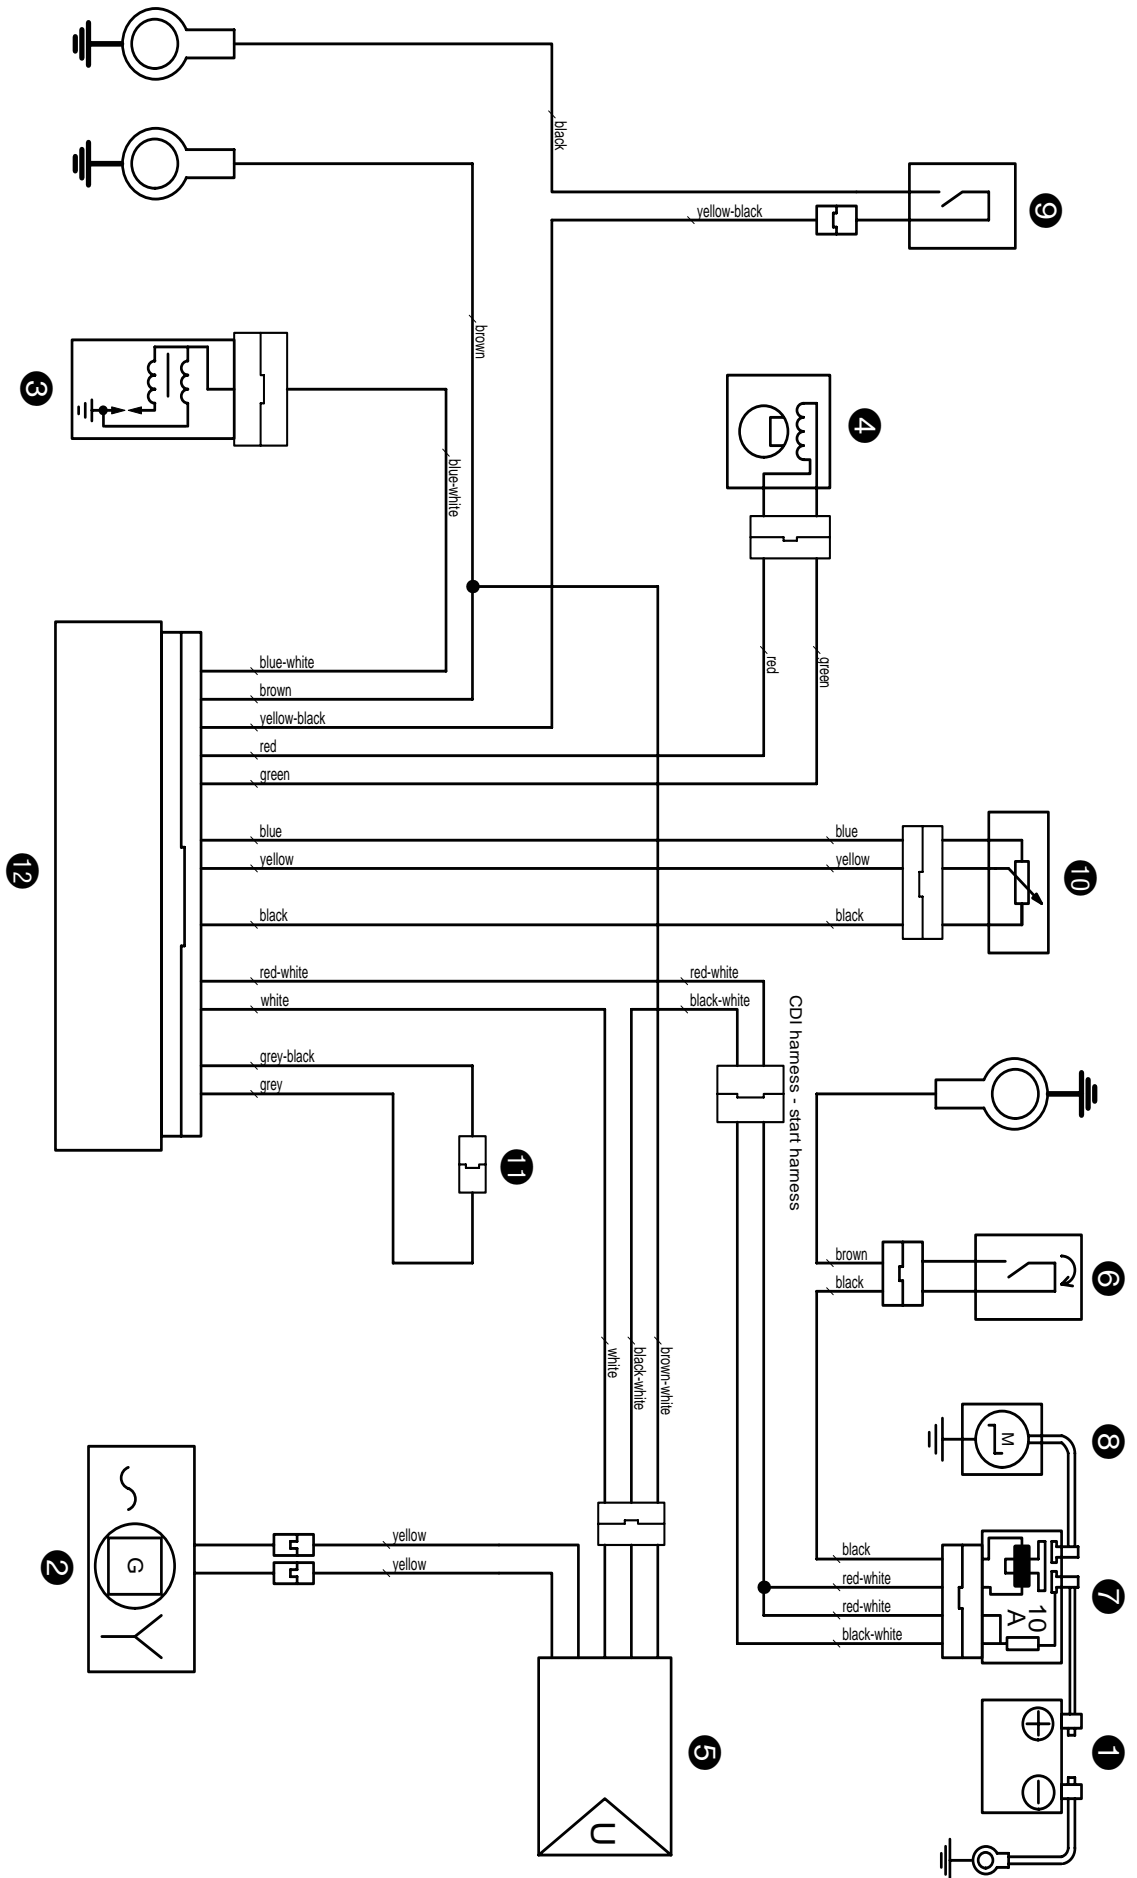

Wiring diagram

main harness 773.11.075.000
CDI harness 773.39.032.000

Components

1	Battery
2	Generator
3	Ignition coil
4	Pulse generator
5	Voltage regulator/rectifier
6	Electric starter button
7	Starter relay
8	Starter motor
9	Short circuit button
10	Throttle position sensor
11	Ignition curve plug connection
12	CDI controller

Cable colors

black	Black
black-white	Black-white
brown	Brown
brown-white	Brown-white
blue	Blue
blue-white	Blue-white
green	Green
grey	Gray
grey-black	Gray-black
red	Red
red-white	Red-white
white	White
yellow	Yellow
yellow-black	Yellow-black