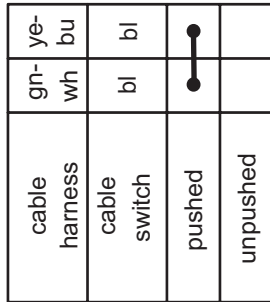

ignition switch

brake switch

light switch
 high/low beam switch

color coding

black - bl
 yellow - ye
 blue - bu
 green - gn
 red - re
 white - wh
 brown - br
 orange - or
 pink - pi
 grey - gr
 purple - pu

horn switch

start switch

SCHALTPLAN » WIRING DIAGRAM

front - 585.11.075.500
 rear - 585.11.076.100

positive connection

LC4-Rally 2003-06