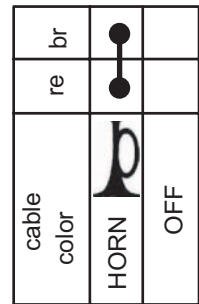

ignition switch

brake switch

light switch
 high/low beam switch

color coding

black - bl
 yellow - ye
 blue - bu
 green - gn
 red - re
 white - wh
 brown - br
 orange - or
 pink - pi
 grey - gr
 purple - pu

horn switch

start switch

SCHALTPLAN » WIRING DIAGRAM

front - 585.11.075.500
 rear - 585.11.076.100

positive connection

LC4-Rally 2003-06