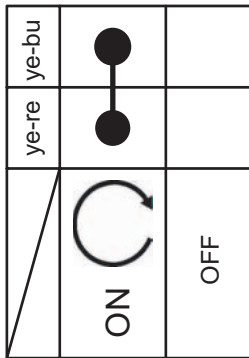

ignition switch

brake switch

light switch
 high/low beam switch

color coding

black - bl
 yellow - ye
 blue - bu
 green - gn
 red - re
 white - wh
 brown - br
 orange - or
 pink - pi
 grey - gr
 purple - pu

horn switch

start switch

SCHALTPLAN » WIRING DIAGRAM

front - 585.11.075.500
 rear - 585.11.076.100

positive connection

LC4-Rally 2003-06