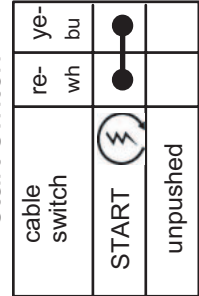

ignition switch

brake switch

light switch
 high/low beam switch

color coding

black - bl
 yellow - ye
 blue - bu
 green - gn
 red - re
 white - wh
 brown - br
 orange - or
 pink - pi
 grey - gr
 purple - pu

horn switch

start switch

SCHALTPLAN » WIRING DIAGRAM

front - 585.11.075.500
 rear - 585.11.076.100

positive connection

LC4-Rally 2003-06