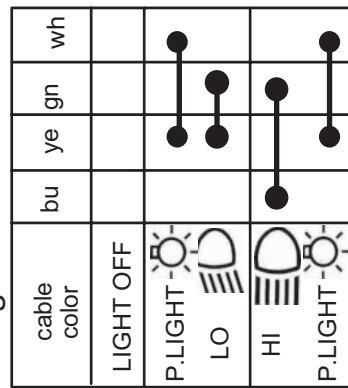

ignition switch

brake switch

light switch
 high/low beam switch

color coding

black - bl
 yellow - ye
 blue - bu
 green - gn
 red - re
 white - wh
 brown - br
 orange - or
 pink - pi
 grey - gr
 purple - pu

horn switch

start switch

SCHALTPLAN » WIRING DIAGRAM

front - 585.11.075.500
 rear - 585.11.076.100

positive connection

LC4-Rally 2003-06