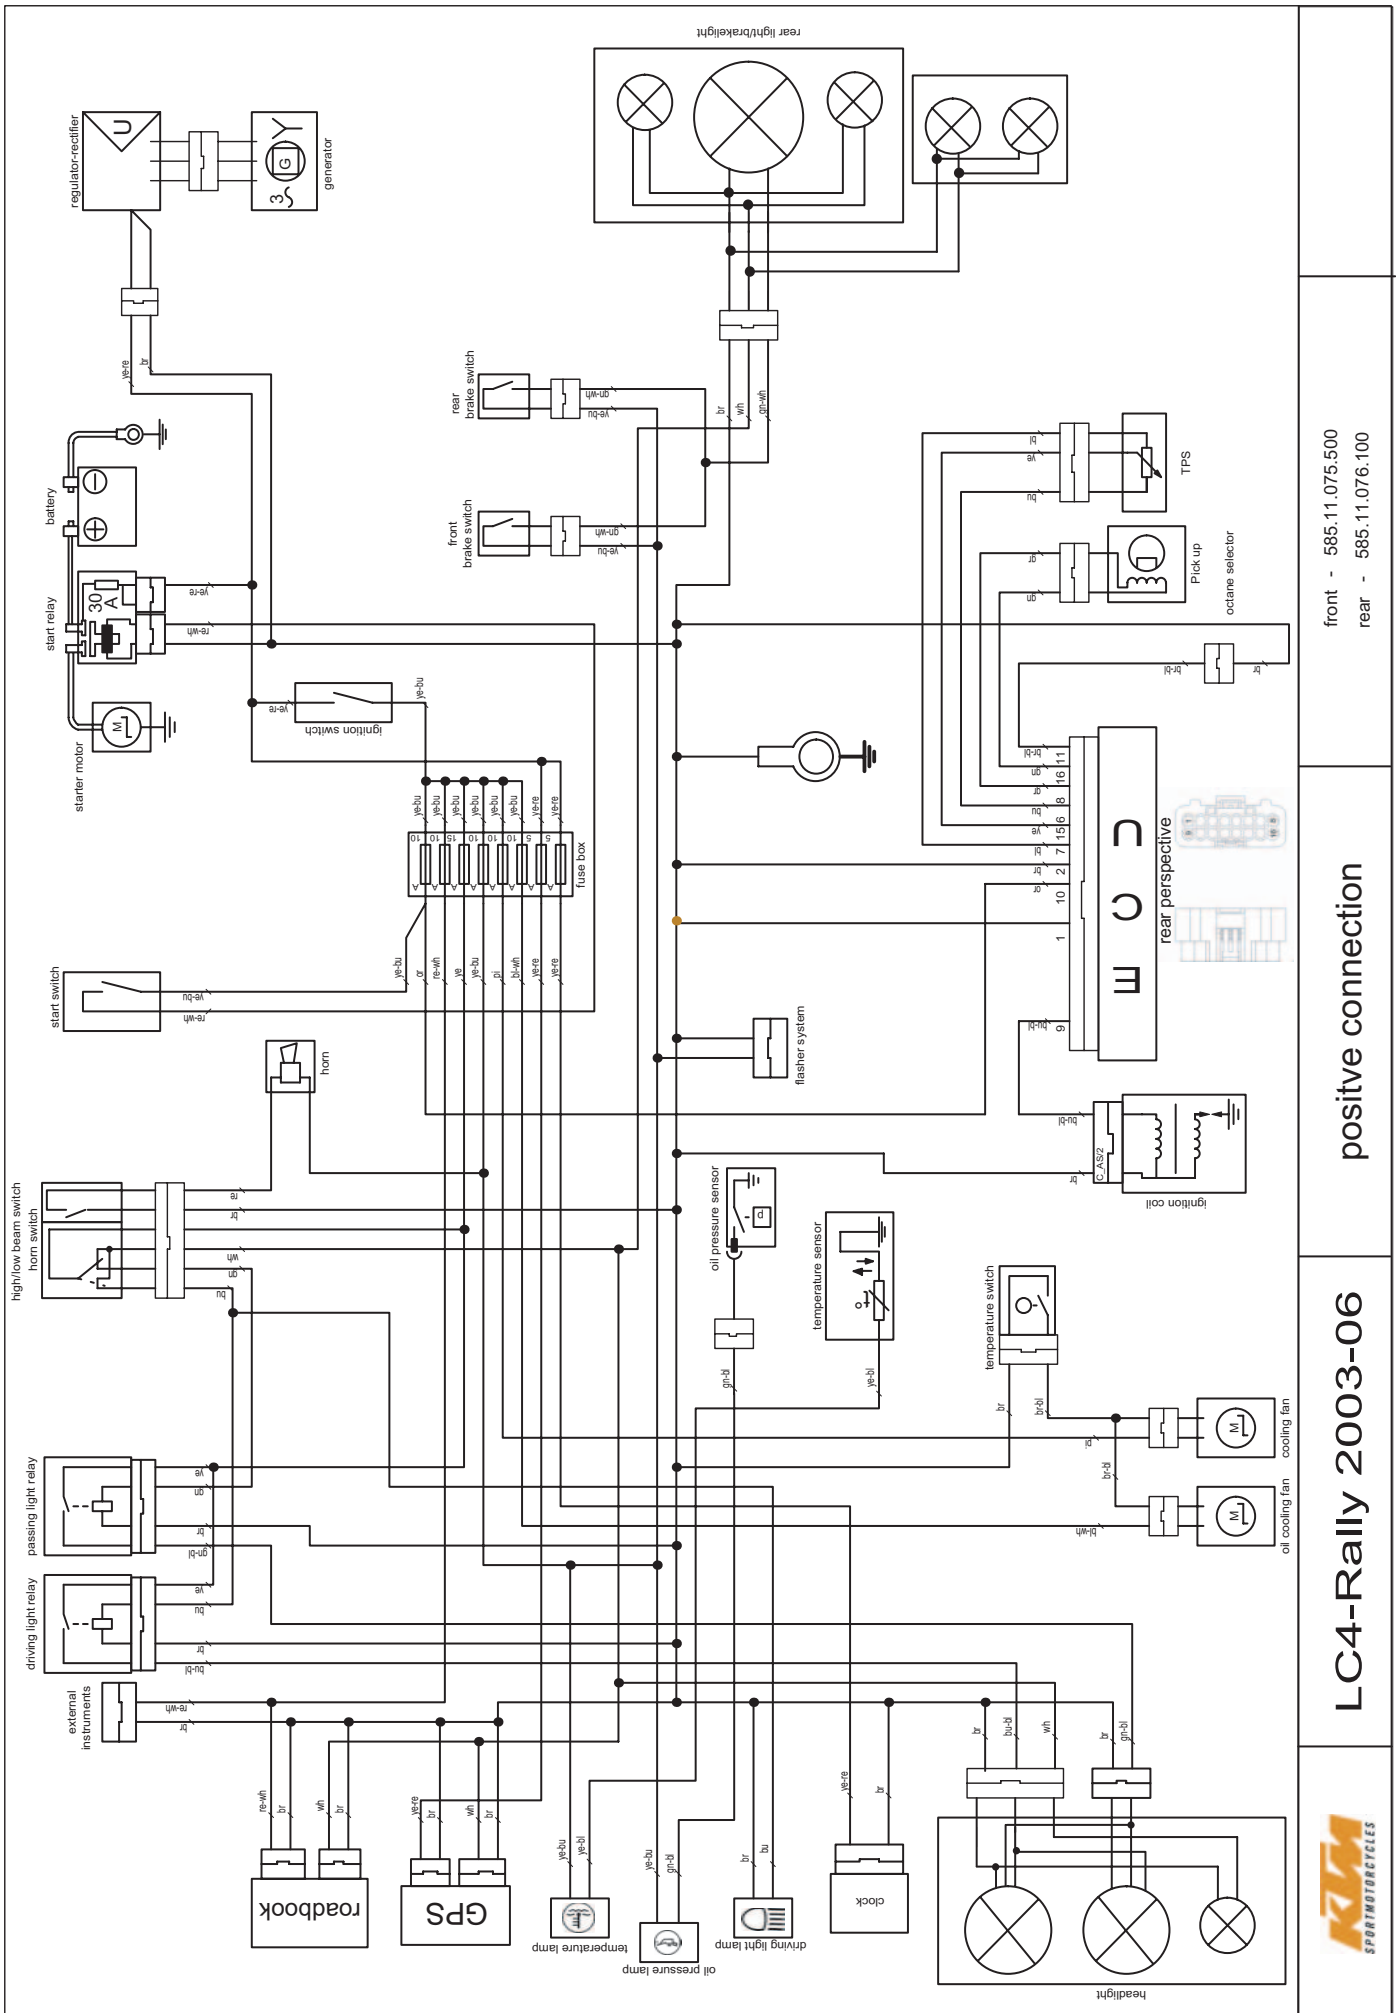

ignition switch

brake switch

light switch
 high/low beam switch

color coding

black - bl
 yellow - ye
 blue - bu
 green - gn
 red - re
 white - wh
 brown - br
 orange - or
 pink - pi
 grey - gr
 purple - pu

horn switch

start switch

SCHALTPLAN » WIRING DIAGRAM

front - 585.11.075.500
 rear - 585.11.076.100

positive connection

LC4-Rally 2003-06