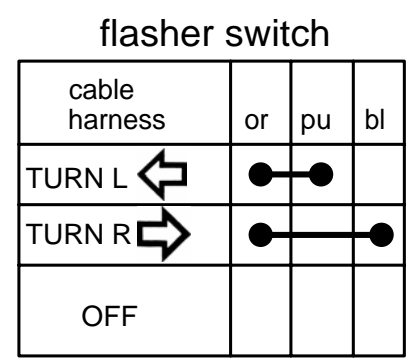

## turn indicator system

950 Super Enduro  
2007-2008

instruments-tachometer

950 Super Enduro  
2007-2008

positive connection