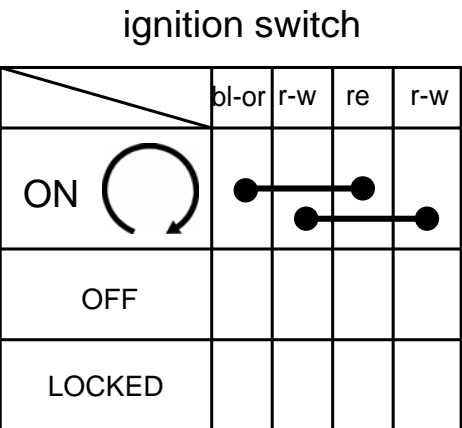

## turn indicator system

950 Super Enduro  
2007-2008

instruments-tachometer

950 Super Enduro  
2007-2008

positive connection