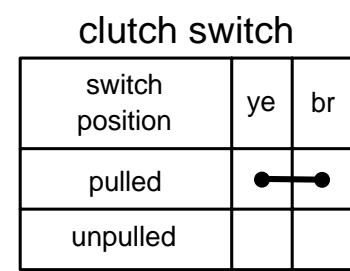

## turn indicator system

950 Super Enduro  
2007-2008

instruments-tachometer

950 Super Enduro  
2007-2008

positive connection