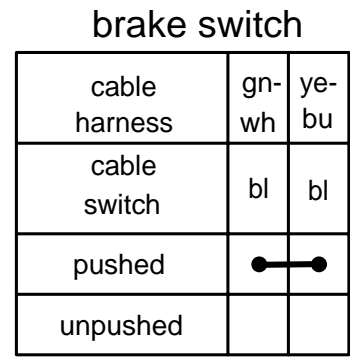

## turn indicator system

950 Super Enduro  
2007-2008

instruments-tachometer

950 Super Enduro  
2007-2008

positive connection