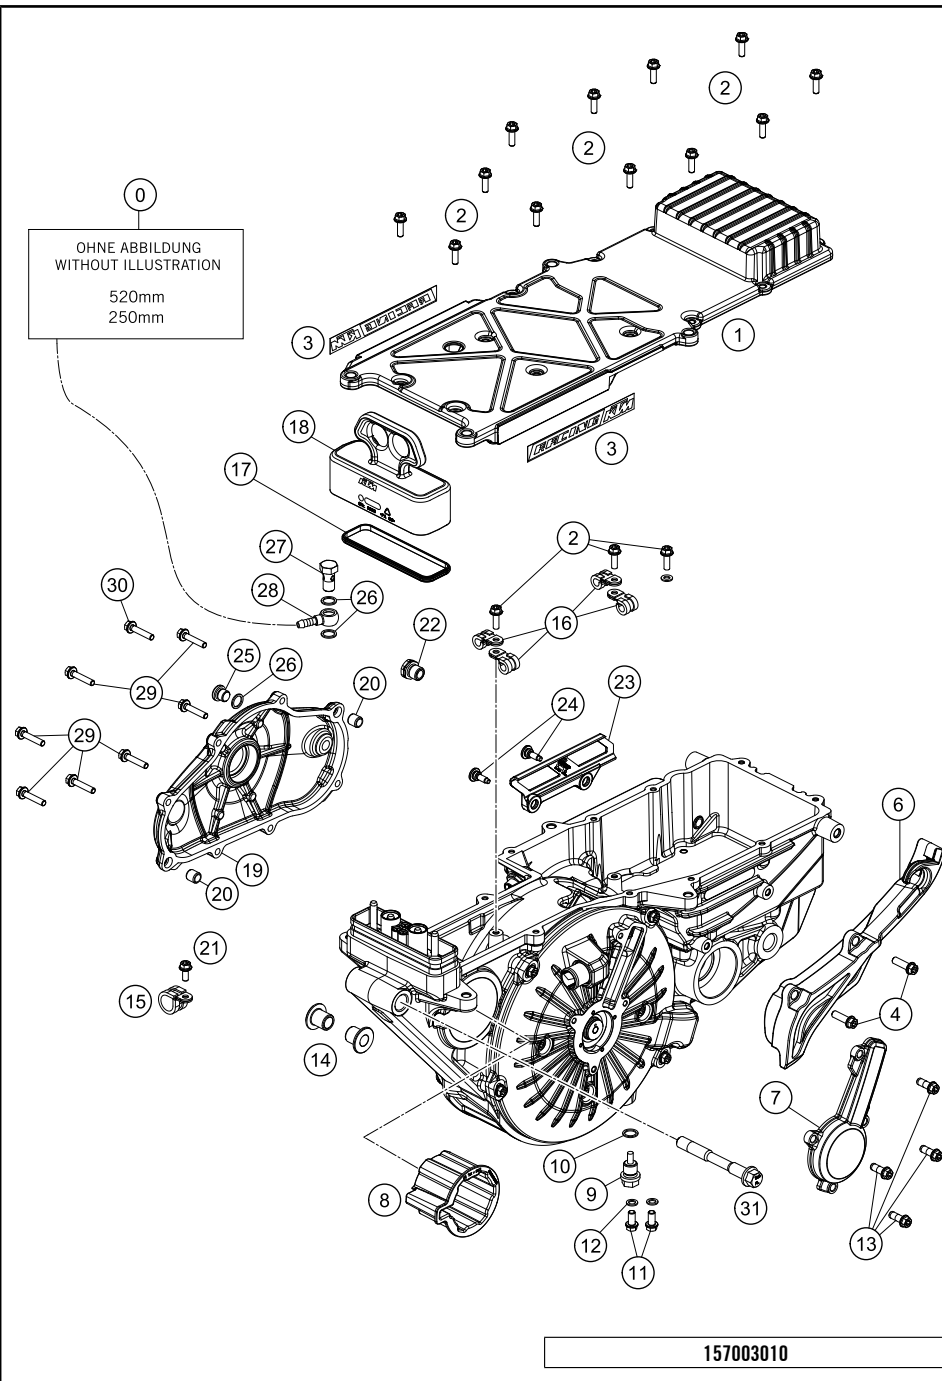

POS	PARTNUMBER	PARTNAME	PIECE
0	50335030001	PVC-HOSE 6X9	1
1	70045062200	ENGINE COVER	1
2	0025050166	HH COLLAR SCREW M5X16 TX30	15
3	70045099000	DECAL ENGINE COVER	1
4	0025080206	HH COLLAR SCREW M8X20 TX40	2
6	70003096000	CHAIN SPROCKET GUARD	1
7	70045001200	ROTOR COVER OUTER	1
8	70035158000	WATER PUMP SUPPORT	1
9	58030021000	OILDRAIN PLUG W.MAG. M 12X1,5	1
10	58038022000	CU-SEAL RING DIN7603-12X18X1,5	1
11	0025060126	HH COLLAR SCREW M6X12 TX30	2
12	0603061001	CU-SEAL RING DIN7603-6X10X1	2
13	0025060166S	HH COLLAR SCREW M6X16 ISA 30	4
14	70045058000	BUSHING	2
15	49007439000	CLAMP RSGU 15/12	1
16	45001070000	BRAKE CABLE CLAMP RSGU 9/12	4
17	70045002100	SEAL HV-PLUG	1
18	70029001005	HV-PLUG COVER CAP	1
19	70045012200	GEAR BOX COVER	1
20	49030090000	DOWEL 9,8 X 7 X 10	2
21	0025050126	HH COLLAR SCREW M5X12 TX30	1
22	70045084000	BLEEDER VALVE M12X1,5	1
23	70045005000	CABLE COVER	1
24	69008021060	SPECIAL SCREW M5X17	2
25	0908100000	PLUG DIN0908-M10X1 A2	1
26	0603100141	COPPER GASKET DIN7603-10X14X1	3
27	54313025000	HOLLOW SCREW M10 X 1	1
28	49138493000	RING COMPONENT 10/6MM	1
29	0025050256	HH COLLAR SCREW M5X25 ISA30	7
30	0025050206	HH COLLAR SCREW M5X20 TX30	1
31	47003013000	ENGINE BRACKET SCREW 85 SX	1

C157003010

\* NEW PART

X ON DEMAND

POS	PARTNUMBER	PARTNAME	PIECE
1	70045024000	MAIN GEAR T23	1
2	70045023100	IDLER GEAR Z23/Z41	1
3	70045025000	COUNTER GEAR T31	1
4	70045022200	COUNTER SHAFT	1
5	59033029000	% HH COLLAR SCREW M10X18 10.9	2
6	60039040010	WASHER 17X32X4 03	2
7	0625062022	BALL BEARING 6202 C0 2	2
8	0625204212	BALL BEARING 6004 C3	1
9	0625060058	GR.BALL BEAR.6005 DDU2CG23S6NM	1
10	0760324773	SHAFT SEAL R. 32X47X7BSL VITON	1
11	0770220015	O-RING 22X1,5 NBR70	1
12	78133014000	SPACER SLEEVE COUNTER	1
13	70045026000	SPACER SLEEVE 25X32X5	1
14	50033029011	SPROCKET	1
15	59033034044	SCREW 10.9+SPRING WASHER	1