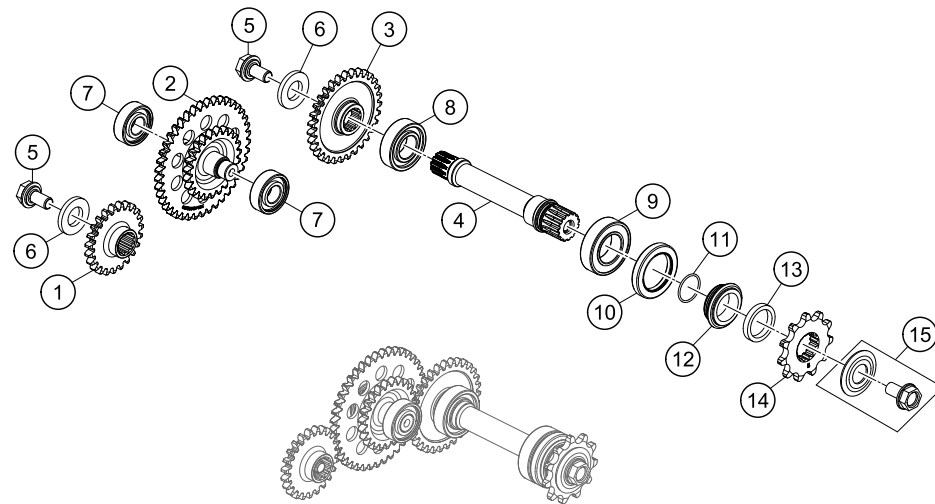

POS	PARTNUMBER	PARTNAME	PIECE
0	50335030001	PVC-HOSE 6X9	1
1	70045062200	ENGINE COVER	1
2	0025050166	HH COLLAR SCREW M5X16 TX30	15
3	70045099000	DECAL ENGINE COVER	1
4	0025080206	HH COLLAR SCREW M8X20 TX40	2
6	70003096000	CHAIN SPROCKET GUARD	1
7	70045001200	ROTOR COVER OUTER	1
8	70035158000	WATER PUMP SUPPORT	1
9	58030021000	OILDRAIN PLUG W.MAG. M 12X1,5	1
10	58038022000	CU-SEAL RING DIN7603-12X18X1,5	1
11	0025060126	HH COLLAR SCREW M6X12 TX30	2
12	0603061001	CU-SEAL RING DIN7603-6X10X1	2
13	0025060166S	HH COLLAR SCREW M6X16 ISA 30	4
14	70045058000	BUSHING	2
15	49007439000	CLAMP RSGU 15/12	1
16	45001070000	BRAKE CABLE CLAMP RSGU 9/12	4
17	70045002100	SEAL HV-PLUG	1
18	70029001005	HV-PLUG COVER CAP	1
19	70045012200	GEAR BOX COVER	1
20	49030090000	DOWEL 9,8 X 7 X 10	2
21	0025050126	HH COLLAR SCREW M5X12 TX30	1
22	70045084000	BLEEDER VALVE M12X1,5	1
23	70045005000	CABLE COVER	1
24	69008021060	SPECIAL SCREW M5X17	2
25	0908100000	PLUG DIN0908-M10X1 A2	1
26	0603100141	COPPER GASKET DIN7603-10X14X1	3
27	54313025000	HOLLOW SCREW M10 X 1	1
28	49138493000	RING COMPONENT 10/6MM	1
29	0025050256	HH COLLAR SCREW M5X25 ISA30	7
30	0025050206	HH COLLAR SCREW M5X20 TX30	1
31	47003013000	ENGINE BRACKET SCREW 85 SX	1

C157003010

\* NEW PART

X ON DEMAND

POS	PARTNUMBER	PARTNAME	PIECE
1	70045024000	MAIN GEAR T23	1
2	70045023100	IDLER GEAR Z23/Z41	1
3	70045025000	COUNTER GEAR T31	1
4	70045022200	COUNTER SHAFT	1
5	59033029000	% HH COLLAR SCREW M10X18 10.9	2
6	60039040010	WASHER 17X32X4 03	2
7	0625062022	BALL BEARING 6202 C0 2	2
8	0625204212	BALL BEARING 6004 C3	1
9	0625060058	GR.BALL BEAR.6005 DDU2CG23S6NM	1
10	0760324773	SHAFT SEAL R. 32X47X7BSL VITON	1
11	0770220015	O-RING 22X1,5 NBR70	1
12	78133014000	SPACER SLEEVE COUNTER	1
13	70045026000	SPACER SLEEVE 25X32X5	1
14	50033029011	SPROCKET	1
15	59033034044	SCREW 10.9+SPRING WASHER	1