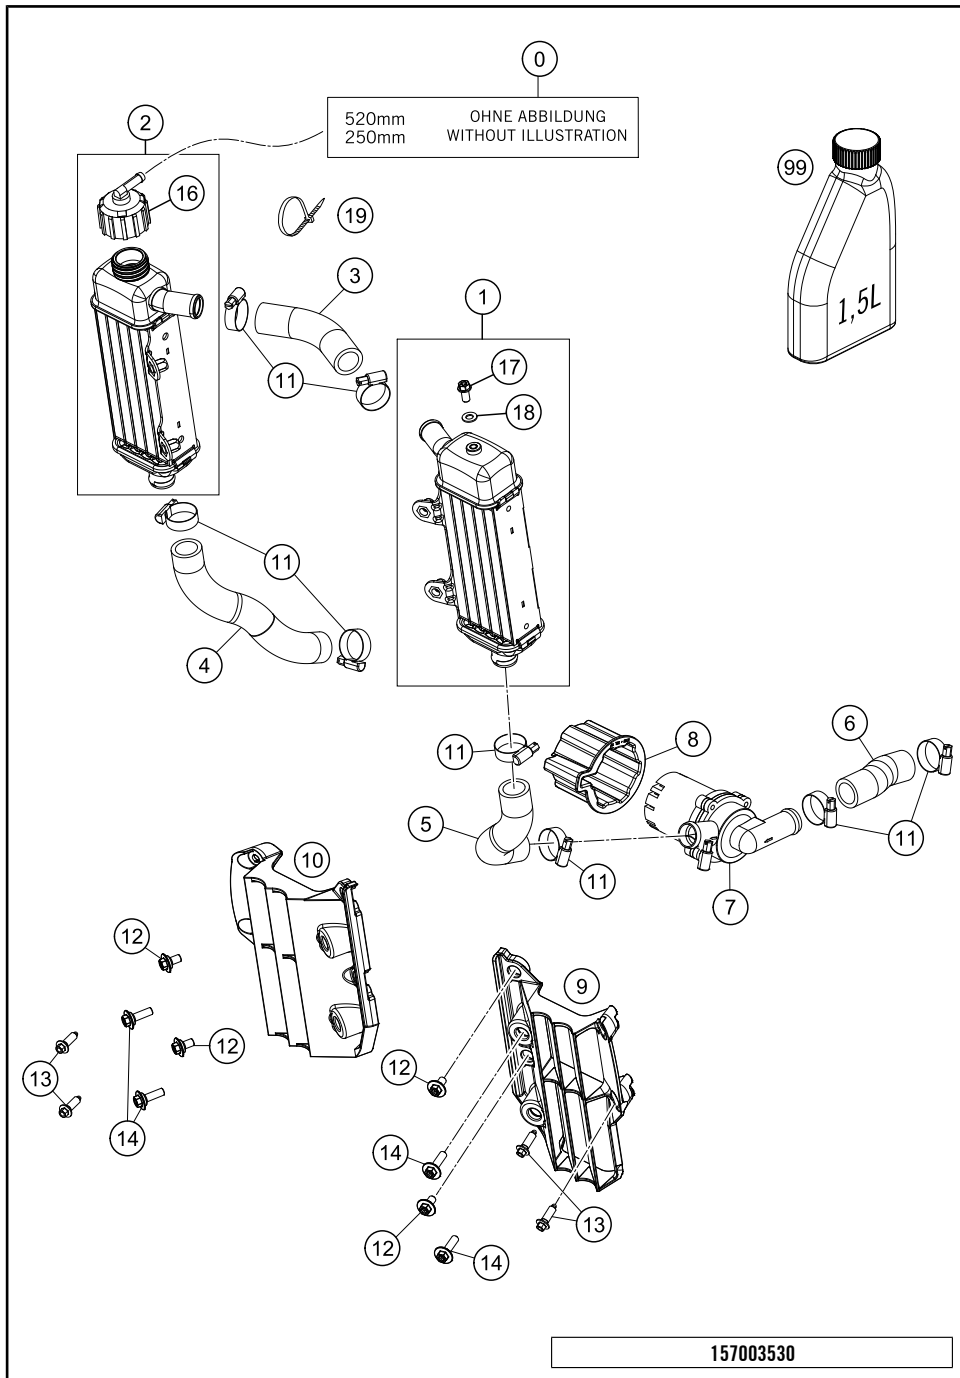

POS	PARTNUMBER	PARTNAME	PIECE
0	50335030001	PVC-HOSE 6X9	1
1	70035007000	RADIATOR L/S "VW2146" 13	1
2	70035008000	RADIATOR R/S "VW2147" 13	1
3	70035028000	RADIATOR HOSE RADIATOR-RADIAT.	1
4	70035025000	RADIATOR HOSE CASE-RADIATOR	1
5	70035024000	RADIATOR HOSE RADIATOR-WAPU	1
6	70035027000	RADIATOR HOSE WAPU-ROTORCOVER	1
7	70035150000	WATER PUMP	1
8	70035158000	WATER PUMP SUPPORT	1
9	7003503400030	RADIATOR PROTECTOR L/S BLACK	1
10	7003503500030	RADIATOR PROTECTOR R/S BLACK	1
11	10001020000	HOSE CLAMP GEMI 18-29	8
12	83008000012	SPECIAL SCREW M6X12X3	4
13	0017060204	%EJOT PT SCREW K60X20 ALU WS=6	4
14	83008100020	SCREW M6X20X5,5	4
16	70035016000	RADIATOR CAP 0,5 BAR	1
17	0025060126	HH COLLAR SCREW M6X12 TX30	1
18	60035048000	ALU-GASKET 6X10X1,5	1
19	44011076200	CABLE TIE 200/3,6MM BLACK	1
99	00062020203	COOLING FLUID 1,5L	1

* NEW PART

X ON DEMAND