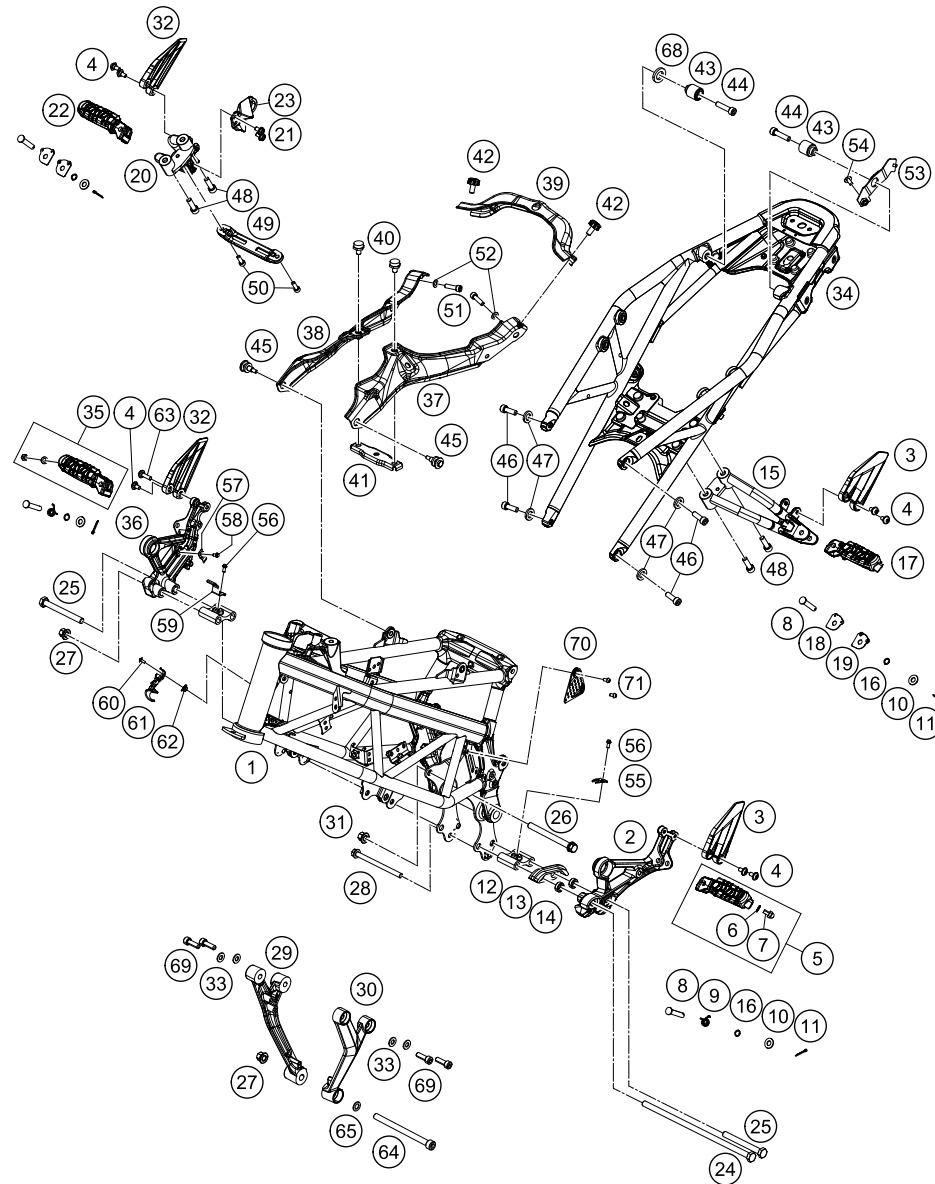

189020310

POS	PARTNUMBER	PARTNAME	PIECE
39	93003002030	Cross brace	1
40	93007044000	Retaining pin	2
41	93003001070	Seat cowl front complete	1
42	93008023000	Rubber buffer	2
43	93007047033	Seat support complete	2
44	J912080303	hexagon socket screw M8X30	2
45	93007046050	Screw	2
46	93003002070	hexagon socket screwM8X1.25X25	4
47	93003002080	Washer Plain-ID8.2XOD 14XT 2 BLK	4
48	90103098000	BOLT	4
49	93003056000	Passenger footrest bracket	1
50	J912060143	Hex socket screw M6X14	2
51	93008019070	hexagon socket screw M8X31	2
52	J125080002	Washer plain	2
53	93006040060	Retaining bracket	1
54	J031050163	CHEESE-HEAD SCREW M5X16	1
55	90111045050	CABLE BRACKET	1
56	90103032000	FLANGED BOLT M6X14	2
57	93013041000	Retaining bracket	1
58	J025060109	HH-COLLAR SCREW M6X10 SW8	1
59	93013026000	Support	1
60	93008044000	Sleeve spoiler inner RR MTG	1
61	93032059010	Guide clutch cable	1
62	90108050001	CLIP NUT M5	1
63	93008043000	Screw M6X1X25	1
64	90203008000	BOLT M10X135	1
65	J125100009	Washer M10	1
68	J125140003	Washer - plain	1
69	J912080251	Hexagon screw M8X25	4
70	93008041060	Hitzeschutz Seitenverkleidung	1
71	J031060106	SCREW BUTTON HEAD-M5X0.8XL 8XB	2

49835

* NEW PART

X ON DEMAND