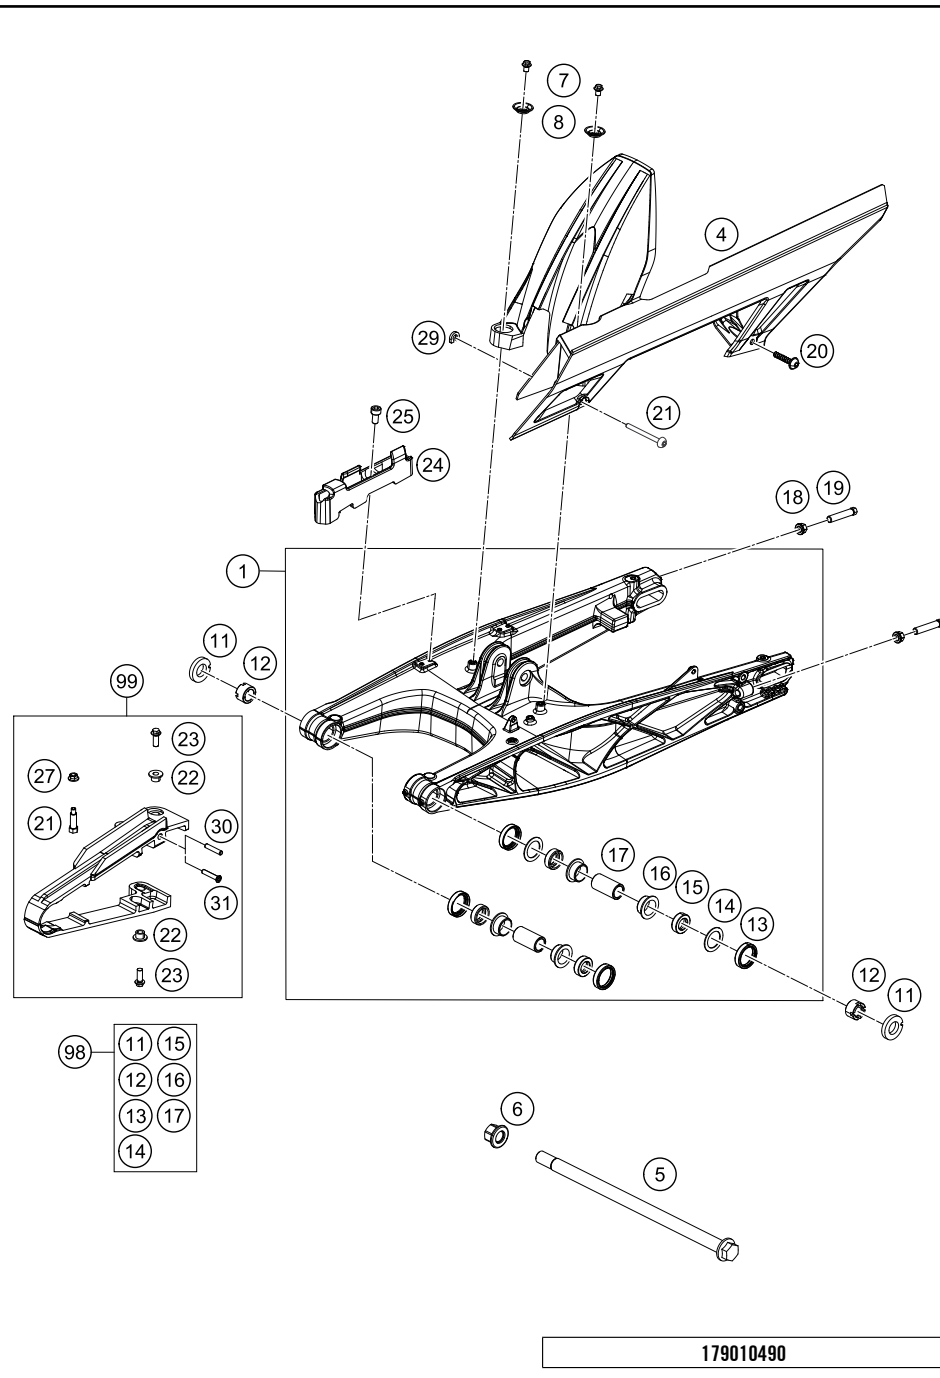

49835

* NEW PART

X ON DEMAND

POS	PARTNUMBER	PARTNAME	PIECE
1	90103023000	SIDE STAND	1
2	93003026000	Side stand bracket	1
3	90103027000	SCREW F. SIDE STAND	1
4	90103029000	MAGNET HOLDER	1
5	90603024000	SIDE STAND SPRING	1
6	J011050133	HH COLLAR SCREW M5X13 SW8	2
7	J982101253	SELF L. NUT M10X1,25 H11 WS17	1
8	J025100253	Hexagon screw M10X25	2
9	93511045000	SWITCH SIDE STAND	1
10	90111045010	GUARD F. SIDE STAND SWITCH	1
13	90111040100	Bushing	1

179010360

18347

* NEW PART

X ON DEMAND

SHOCK ABSORBER

390 Duke, white 2018 2018

POS	PARTNUMBER	PARTNAME	PIECE
1	93304010000	Shock absorber	1
2	90104010003	PLAIN WASHER 10,2X20X3MM	3
3	93004016100	hexagon socket screw M10X1.25X62	1
5	J020100806	SHCS M10x1.25x80 - 10.9	1
6	90104010002	flanged hex nut M10x1.25 WS13	1

179010410

18463

* NEW PART

X ON DEMAND

POS	PARTNUMBER	PARTNAME	PIECE
1	90504030044	SWING ARM CPL.	1
4	93004060100	Chain cover	1
5	90104037000	swingarm bolt L=299mm	1
6	90104038000	FLANGED NUT M14X1,5	1
7	J025060083	HH COLLAR SCREW M6X8 SW8	2
8	93004051000	Supporting shell	2
11	93004042000	Special wahser	2
12	90104046000	swingarm adjusting ring	2
13	90104034001	OIL SEAL RING 25X32X7	4
14	90104036000	Thrust washer 22.2x31.7x1	2
15	90104034000	cup for radial shaft seal	4
16	90104031000	lgus plain bearing	4
17	90104032000	sleeve bushing 15.1x20x38	2
18	90104010002	flanged hex nut M10x1.25 WS13	2
19	90104040000	BOLT HEX M10X1,25X50 WS10	2
20	93004064000	Plastic screw 6x30	1
21	93004065000	hexagon socket screw M5X0.8X55	1
22	90604062000	chain slider bushing	2
23	J025060169	HH COLLAR SCREW M6X16 SW8	2
24	93013047000	Support	1
25	J912050101	AH SCREW M5X10	1
27	90204060001	HH COLLAR NUT	1
29	90504067000	WASHER CHAIN SLIDING GUARD	1
30	90104070020	SLEEVE CHAIN GUARD	1
31	90904070020	SLEEVE CHAIN GUARD	1
98	90104230010	SWINGARM REP. KIT 11-17	x
99	90104066210	CHAIN GUARD KIT 250/390	x