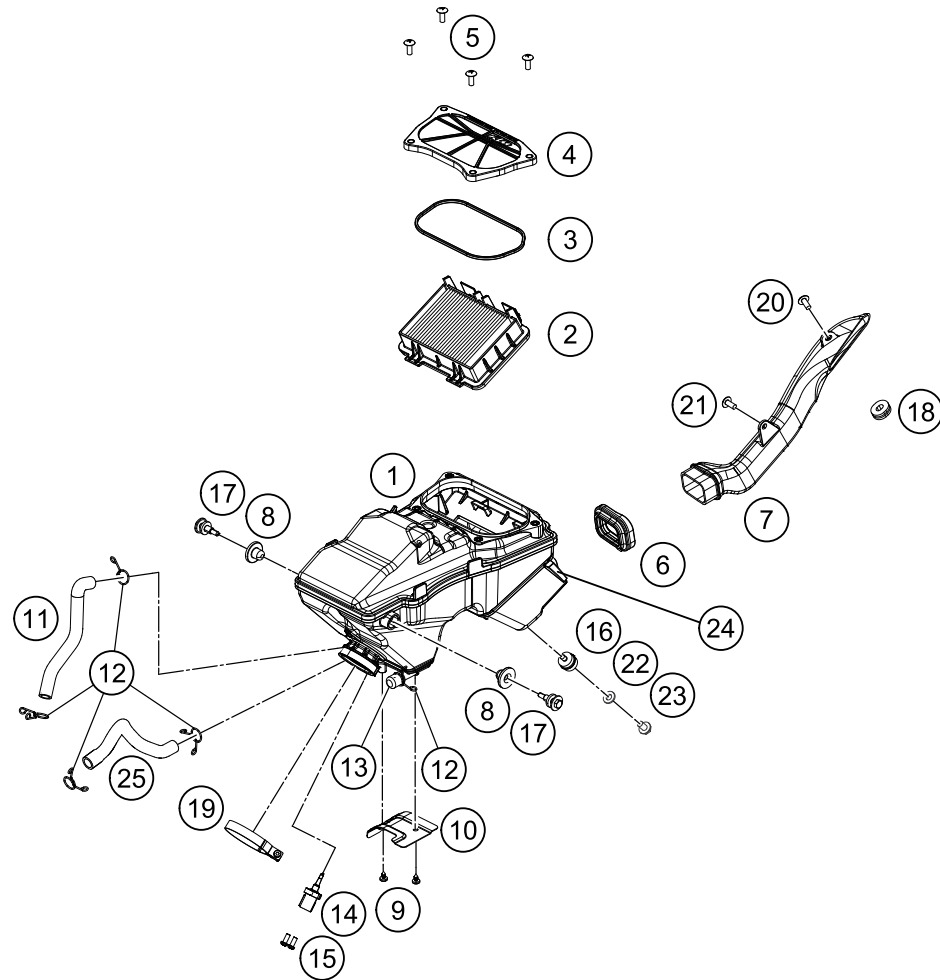

179010510

18464

* NEW PART

X ON DEMAND

AIR FILTER

390 Duke, white 2018 2018

POS	PARTNUMBER	PARTNAME	PIECE
1	93306001044	Air filter Box Kit.	1
2	93006015000	FILTER	1
3	93006020050	Seal	1
4	93006002000	Air filter box cover	1
5	93006039000	Flat-head screw M6	4
6	93006001060	Carburetor connection boot	1
7	93006040000	Duct dirty side	1
8	93006001080	Damping rubber	2
9	J005050126	Lens head screw M5X12	2
10	93006001070	Heat protection	1
11	93030087050	Engine vent hose	1
12	90607017000	CLAMP 16MM	5
13	93030089000	Plug	1
14	93041080000	Intake air temperature sensor	1
15	J005050126	Lens head screw M5X12	2
16	90106001007	SILENT BLOCK AIRFILTER	1
17	93007046050	Screw	2
18	93008019010	Rubber bushing	1
19	90241002010	hose clamp	1
20	93008044000	Sleeve spoiler inner RR MTG	1
21	J031050166	Screw truss M5X16	1
22	J125060001	Washer - plain	1
23	J026060083	HH COLLAR SCREW M6X8 SW10	1
24	93006001015	Rubber cowl pad	1
25	93030088050	Engine vent hose	1