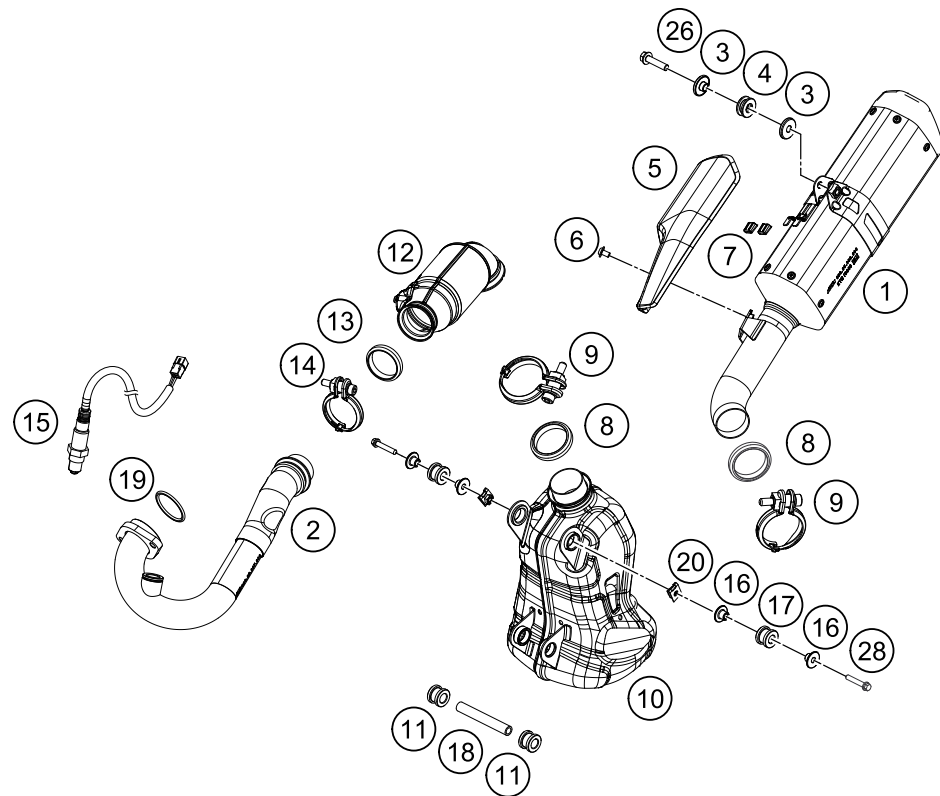

179010410

18463

* NEW PART

X ON DEMAND

POS	PARTNUMBER	PARTNAME	PIECE
1	90504030044	SWING ARM CPL.	1
4	93004060100	Chain cover	1
5	90104037000	swingarm bolt L=299mm	1
6	90104038000	FLANGED NUT M14X1,5	1
7	J025060083	HH COLLAR SCREW M6X8 SW8	2
8	93004051000	Supporting shell	2
11	93004042000	Special wahser	2
12	90104046000	swingarm adjusting ring	2
13	90104034001	OIL SEAL RING 25X32X7	4
14	90104036000	Thrust washer 22.2x31.7x1	2
15	90104034000	cup for radial shaft seal	4
16	90104031000	lgus plain bearing	4
17	90104032000	sleeve bushing 15.1x20x38	2
18	90104010002	flanged hex nut M10x1.25 WS13	2
19	90104040000	BOLT HEX M10X1,25X50 WS10	2
20	93004064000	Plastic screw 6x30	1
21	93004065000	hexagon socket screw M5X0.8X55	1
22	90604062000	chain slider bushing	2
23	J025060169	HH COLLAR SCREW M6X16 SW8	2
24	93013047000	Support	1
25	J912050101	AH SCREW M5X10	1
27	90204060001	HH COLLAR NUT	1
29	90504067000	WASHER CHAIN SLIDING GUARD	1
30	90104070020	SLEEVE CHAIN GUARD	1
31	90904070020	SLEEVE CHAIN GUARD	1
98	90104230010	SWINGARM REP. KIT 11-17	x
99	90104066210	CHAIN GUARD KIT 250/390	x

179010490

19308

* NEW PART X ON DEMAND

POS	PARTNUMBER	PARTNAME	PIECE
1	93805083000	MUFFLER CPL.	1
2	93805007000	header cpl.	1
3	93805095000	BUSH MUFFLER	2
4	93805096000	DAMPER MUFFLER	1
5	93805011000	MUFFLER SHIELD	1
6	J031060103	Lens head screw M6X10	1
7	93805011003	GROMMET MUFFLER SHIELD	2
8	93805005100	GASKET PIPE C	2
9	93805058100	CLAMP DIA 60	2
10	93505050000	pre muffler	1
11	90105068100	damper, bottom	2
12	93605008000	catalytic converter cpl.	1
13	93805005000	GASKET PIPE B	1
14	93805058000	CLAMP DIA 54	1
15	90141090000	oxygen sensor	1
16	90205086001	muffler mounting spacer bushing	4
17	90205068000	damper, bottom	2
18	90105084000	muffler mounting tube	1
19	90105004000	exhaust flange gasket	1
20	90103097000	clip nut	2
26	J025080353	BOLT FLANGED M8X35	1
28	90105000002	BOLT SILENCER MTG	2