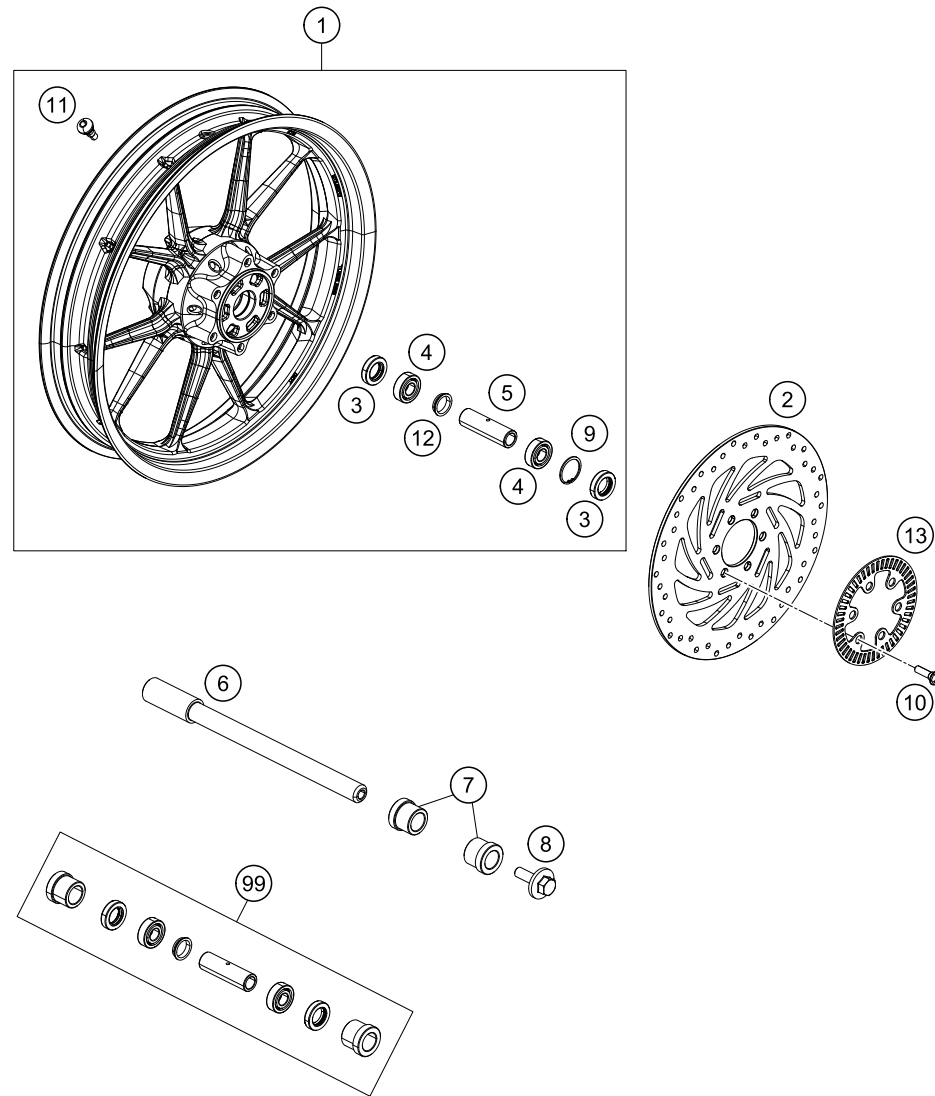

FRONT WHEEL

390 Duke, white 2018 2018

POS	PARTNUMBER	PARTNAME	PIECE
1	93009001044EB	Front wheel cpl. orange	1
2	93309060000	Brake disc front 320MM	1
3	J760223508	SHAFT SEAL RING 22X35X8	2
4	J625062023	BALL BEARING 6202	2
5	90109011000	BEARING SPACER TUBE FRONT	1
6	93009081000	Front wheel spindle	1
7	90209083000	BEARING BUSHING	2
8	90109082000	flanged bolt M8	1
9	J472035150	Circlip 35X1,5	1
10	90110062000	SPECIAL SCREW M8X25 SELF LOCK.	6
11	90109076000	VALVE CPL.	1
12	90109011001	Fixation bearing spacer tube	1
13	93042020000	SENSORRING ABS	1
99	90109015100	FRONT WHEEL REP. KIT	1

179010910

18468

* NEW PART

X ON DEMAND