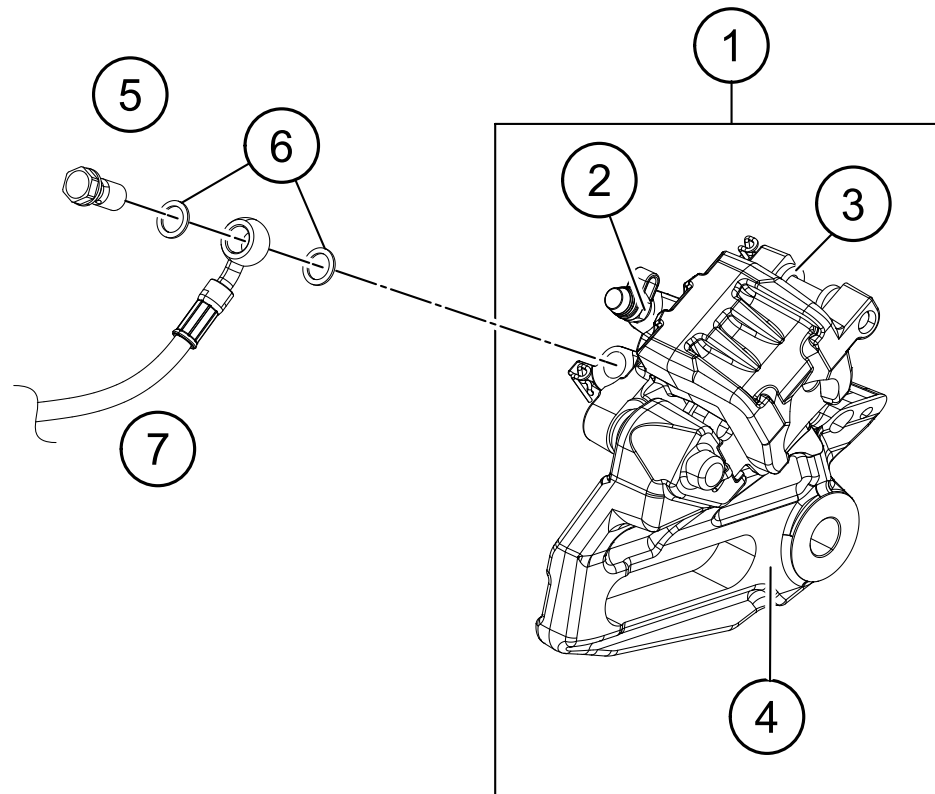

REAR BRAKE CALIPER

390 Duke, white 2018 2018

POS	PARTNUMBER	PARTNAME	PIECE
1	90113080000	brake caliper, rear cpl.	1
2	90113121000	BLEEDER SCREW	1
3	90113090000	REAR BRAKE PADS - SET	1
4	90113075000	BRAKE CALIPER SUPPORT REAR	1
5	90113013000	BANJO SCREW	1
6	90113026000	COPPER GASKET	2
7	93013038000	Brake hose	1

179011390

18356

* NEW PART

X ON DEMAND