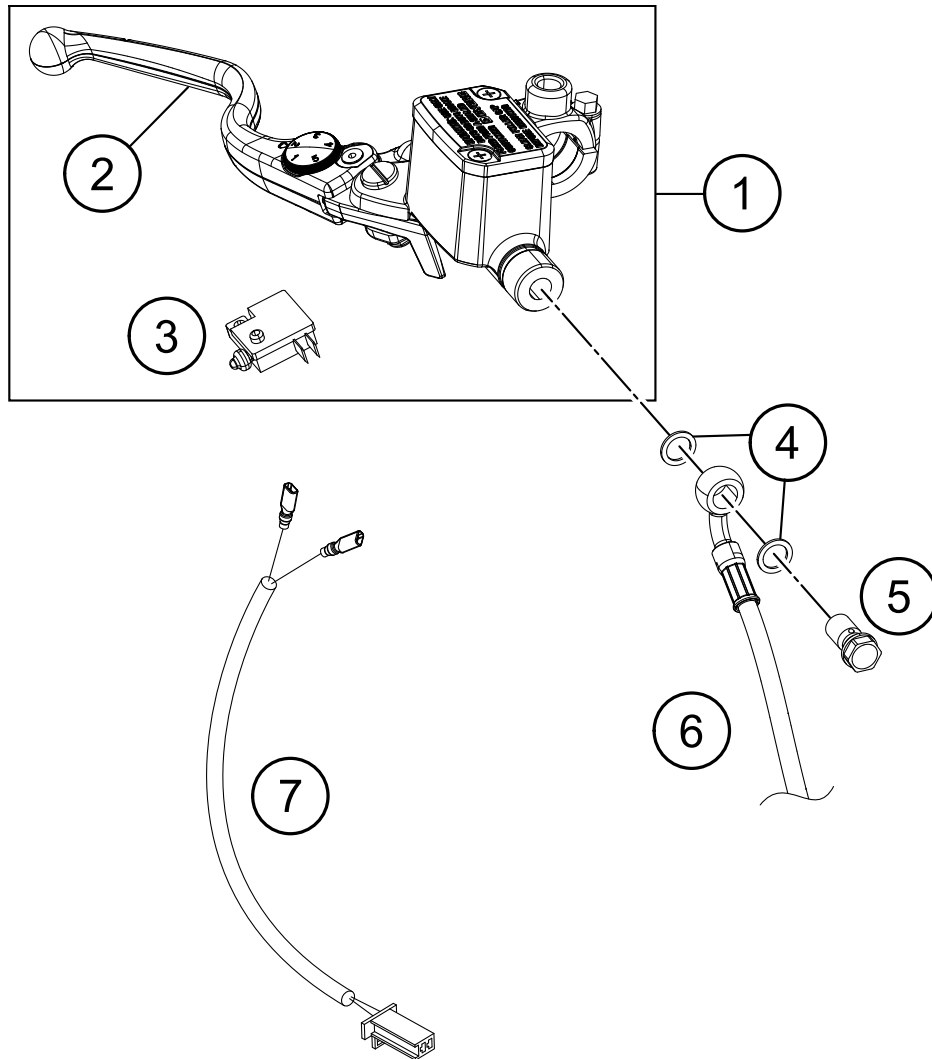

* NEW PART X ON DEMAND

POS	PARTNUMBER	PARTNAME	PIECE
1	93011176000	Kabelstrang	1
2	93011060100	Horn	1
3	J025080123	HH COLLAR SCREW M8X12 SW12	1
4	93541088000	rollover sensor	1
5	J025060169	HH COLLAR SCREW M6X16 SW8	2
6	93811043000	resistor	1
7	93539010000	load resistance	1
8	90511030000	indicator relay	1
9	93011034000	Voltage regulator	1
10	J025060253	HH COLLAR SCREW M6X25 SW10	2
11	93041080050	Cable	1
12	93011059000	Starter cable 6MM	1
13	93011197000	Ground wire	1
14	90111058000	STARTER RELAY	1
15	93011055060	Band batterie	1
16	93011055000	Battery rubber holder	1
17	93011054050	METAMOLL BATTERY	1
18	93008018060	Cross brace cover	1
19	90611053000	BATTERY 12V/8AH	1
20	75011088010	FUSE 10A 07	8
21	75011088015	FUSE 15A 07	3
22	75011088030	FUSE 30A	2
23	J031050163	CHEESE-HEAD SCREW M5X16	3
24	90108050001	CLIP NUT M5	3
25	93038091000	Pigteil oil pressure switch	1
26	93011056100	Bracket battery band	1
27	90611057000	relay (interlock)	4
28	93011026000	Cable protection	1
29	93011035000	Kondensator	1

49852

* NEW PART

X ON DEMAND

FRONT BRAKE CONTROL

390 Duke, white 2018 2018

POS	PARTNUMBER	PARTNAME	PIECE
1	93313001033	Handbrake cylinder lever adjustable	1
2	93713002033	Brake lever cpl.	1
3	90111050000	brake light switch, front	1
4	90113026000	COPPER GASKET	2
5	90113013000	BANJO SCREW	1
6	93013035000	Brake hose	1
7	90111050050	WIRE BRAKE LIGHT SWITCH FRONT	1