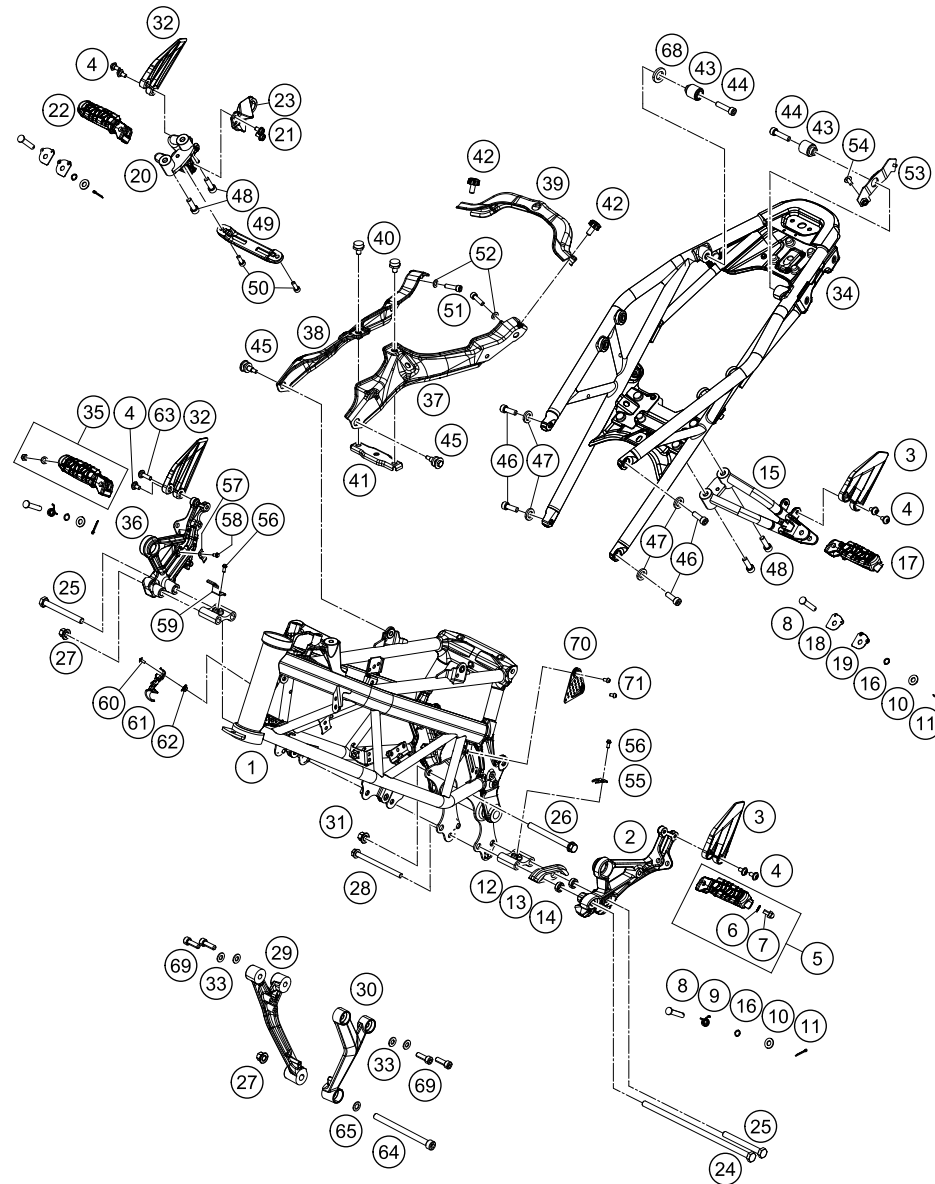

189020310

POS	PARTNUMBER	PARTNAME	PIECE
1	93003001100EB	Rahmen Duke 18 orange	1
2	93003038000	Footrest bracket front left	x
3	93003048050	Heel protector left	2
4	93008020060	Screw M6X1X9	x
5	90103040033	footrest front left cpl.	1
6	90103040001	PLAIN WASHER 6,4X12X1	2
7	J029060103S	CAP SCREW M6X10 SS	2
8	93003054000	Pin footrest pivot black	4
9	90103042000	footrest return spring	2
10	J125080004	WASHER M8	4
11	J094018250	PIN 25X1,8MM	4
12	90103038001	footrest support holder, front	2
13	90104070000	chainguide	1
14	90104066010	spacer chainguide	2
15	93003048000	Footrest bracket rear left	1
16	J770009015	O-RING 9X1,5	4
17	90103050033	footrest rear left cpl.	1
18	93003053000	Plate lock pillion step bottom	2
19	93003052000	Plate lock pillion step top	2
20	93003049000	Footrest bracket rear right	1
21	J025060101	Hexagon screw M6X10	2
22	90103051033	footrest rear right cpl.	1
23	93005084000	Retaining bracket	1
24	J025102656	HH COLLAR SCREW M10X1,25X265	1
25	J025100926	HH COLLAR SCREW M10X1,25X92	2
26	J025101103	HH COLLAR SCREW M10X110 WS14	1
27	90103038002	FLANGED NUT M10X1,25 WS14	3
28	J027081053	HH COLLAR SCREW M8X105 SW12	1
29	93303006000	Engine brace right	1
30	93303005000	Engine brace left250/390	1
31	93003005100	Nut engine support	1
32	93003049050	Heel protector right	2
33	J125080006	Washer M8	4
34	9300300200028	Rear frame white	1
35	90103041033	footrest front right cpl.	1
36	93003039000	Footrest bracket front right	1
37	93003002050	Seat support left	1
38	93003002151	Seat support right	1

49835

* NEW PART

X ON DEMAND