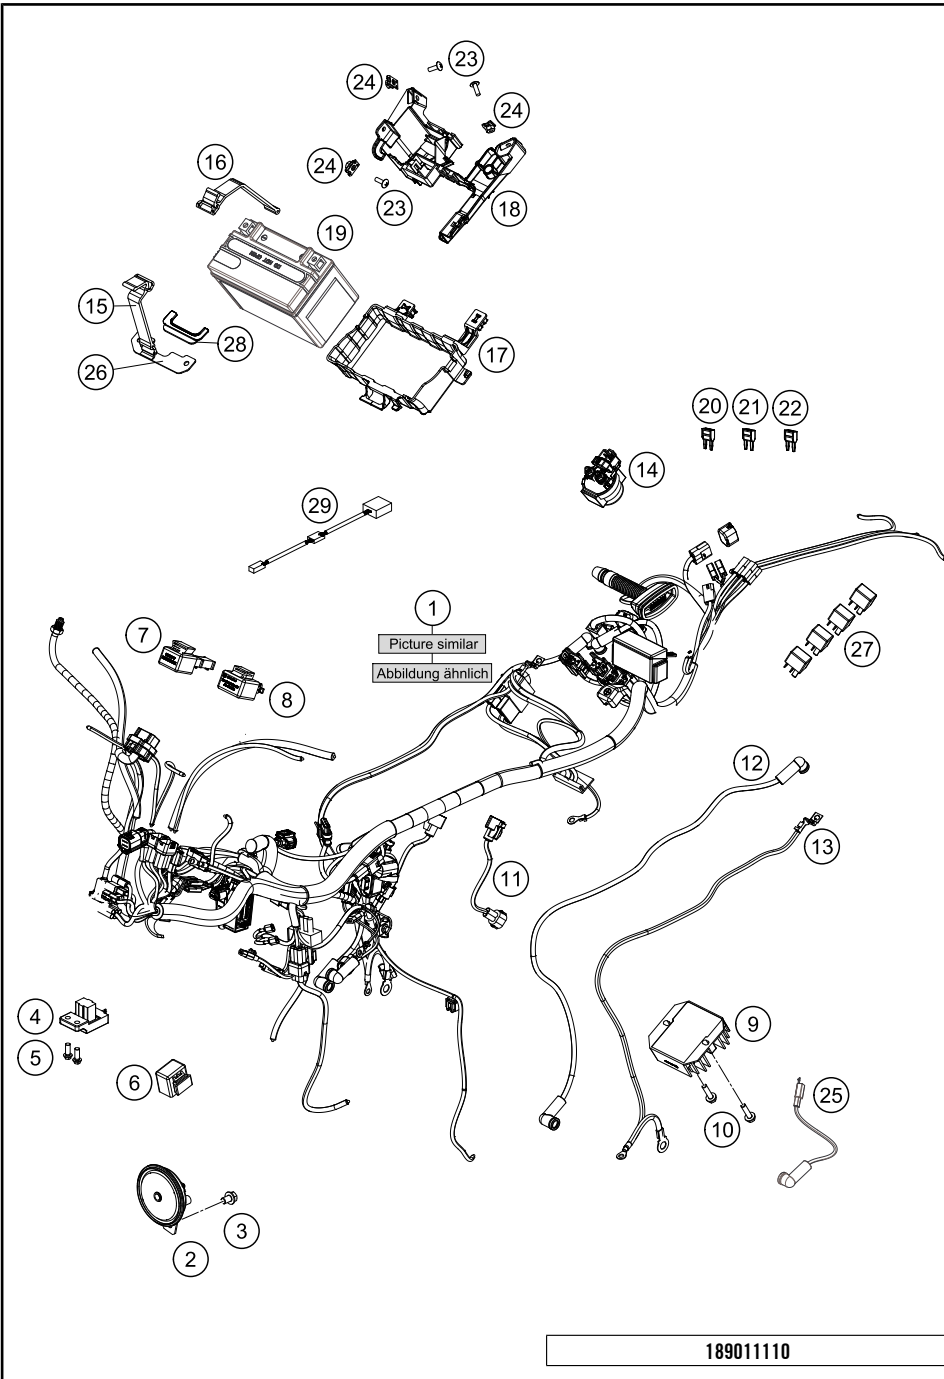

POS	PARTNUMBER	PARTNAME	PIECE
1	93011176000	Kabelstrang	1
2	93011060100	Horn	1
3	J025080123	HH COLLAR SCREW M8X12 SW12	1
4	93541088000	rollover sensor	1
5	J025060169	HH COLLAR SCREW M6X16 SW8	2
6	93811043000	resistor	1
7	93539010000	load resistance	1
8	90511030000	indicator relay	1
9	93011034000	Voltage regulator	1
10	J025060253	HH COLLAR SCREW M6X25 SW10	2
11	93041080050	Cable	1
12	93011059000	Starter cable 6MM	1
13	93011197000	Ground wire	1
14	90111058000	STARTER RELAY	1
15	93011055060	Band batterie	1
16	93011055000	Battery rubber holder	1
17	93011054050	METAMOLL BATTERY	1
18	93008018060	Cross brace cover	1
19	90611053000	BATTERY 12V/8AH	1
20	75011088010	FUSE 10A 07	8
21	75011088015	FUSE 15A 07	3
22	75011088030	FUSE 30A	2
23	J031050163	CHEESE-HEAD SCREW M5X16	3
24	90108050001	CLIP NUT M5	3
25	93038091000	Pigteil oil pressure switch	1
26	93011056100	Bracket battery band	1
27	90611057000	relay (interlock)	4
28	93011026000	Cable protection	1
29	93011035000	Kondensator	1

49852

* NEW PART

X ON DEMAND