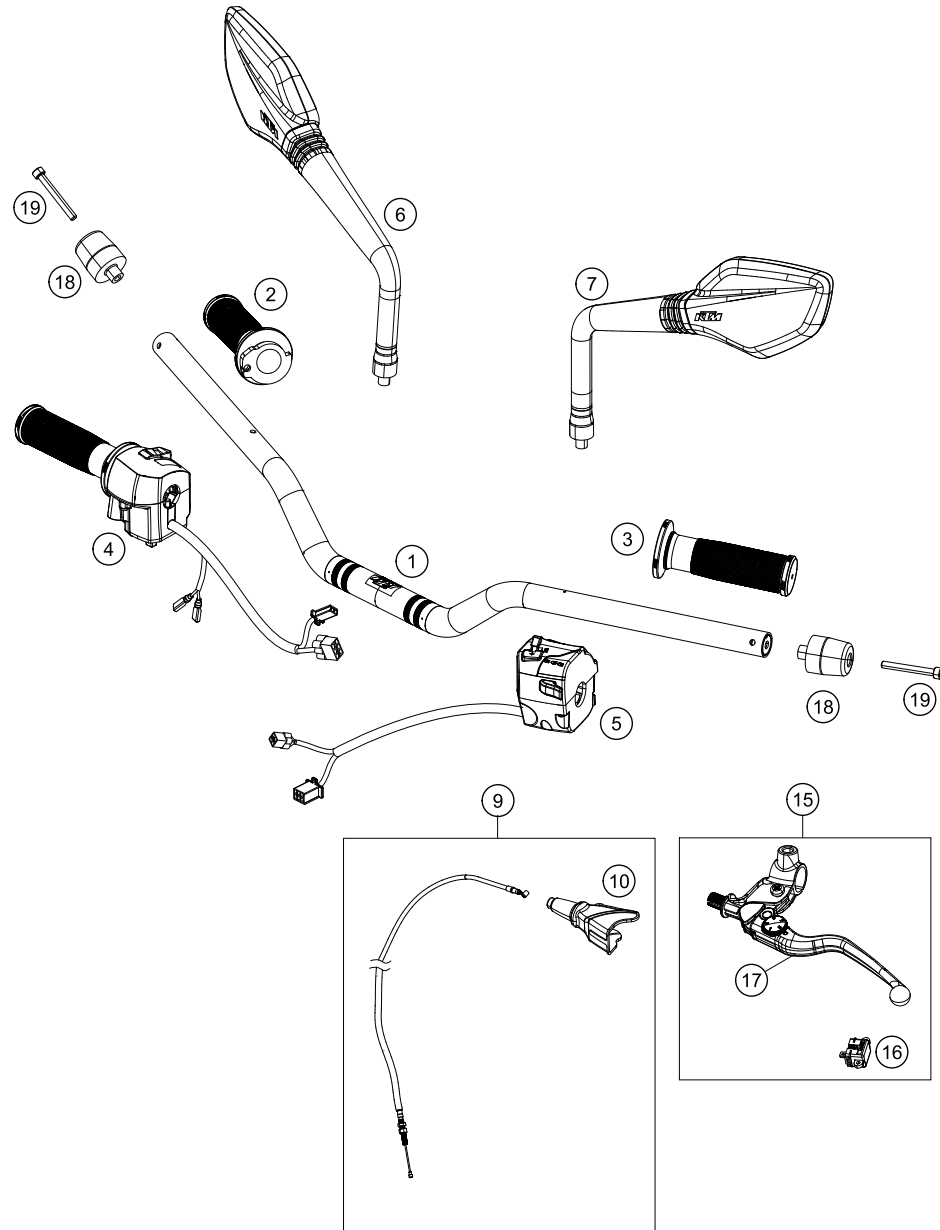

FRONT FORK, TRIPLE CLAMP

390 Duke, white 2018 2018

POS	PARTNUMBER	PARTNAME	PIECE
1	93301001100	Assembly leg left 390 HD	1
1	93301002100	Assembly leg right 390 HD	1
2	90501045000	AH SCREW M8X1.25X30	8
3	93001034033	Upper triple clamp GDC	1
4	93001032133	assembly lower triple clamp GDC	1
5	90101080044	STEERING HEAD BEARING-KIT	1
6	90101086000	protection cap	1
7	90101036000	adjusting ring steering head	1
8	90501044000	steering head screw	1
9	93014064000	Holder handsbar CUM TFT speedo	1
10	J912080293	Bolt socket-M8X1.25XI 29Xblack	4
11	93001038000	Handlebar clamp	1
12	93032060030	Sleeve clutch cable guide	1
13	93001044000	hexagon socket screw M10X1.25X72 8.8	2
14	90101042000	WASHER 10,5X32X2	4
15	90101040000	RUBBER BUSHING	4
16	93001041000	Spacer tube 10.2X12X42	2
17	J982101253	SELF L. NUT M10X1,25 H11 WS17	1
18	43570624	DUST CAP 43X53,4X5,8	2
19	43570623	OIL SEAL RING 43X52,9X11,4	2
20	43570618	GUIDE BUSHING 43X47X12	2
21	48601166S1	FORK OIL SAE4 5L	1
22	40140024	O-RING NBR 43X2	2
23	93013055000	Hose clamp	1
24	90113055010	sleeve for hose clamp	2
25	J021060156	AH SCREW M6X15 10.9	2
26	93032059000	Bracket clutch cable guide	1
27	93032060020	RUBBER CLUTCH CABLE GUIDE	1
28	90212582001	side reflector, front	2
40	93001007033	assembly fork pipe rh.	1
41	93001006033	assembly fork pipe lh.	1
98	90101000010	REP. KIT FORK KPL.	1

179010110

18818

* NEW PART X ON DEMAND

HANDLEBAR, CONTROLS

390 Duke, white 2018 2018

POS	PARTNUMBER	PARTNAME	PIECE
1	93002001000	Handlebar	1
2	93702010033	THROTTLE GRIP	1
3	90802039000	HAND GRIP L/S	1
4	93511074000	START-EMERGENCY STOP SWITCH	1
5	93011070000	Light switch	1
6	93012041000	Mirror right	1
7	93012040000	Mirror left	1
9	90802090000	CLUTCH CABLE	1
10	93802016000	BOOT CLUTCH LEVER	1
15	93302131000	Clutch lever adjustable	1
16	90511049000	clutch switch	1
17	93502031100	Clutch lever	1
18	90202004001	HANDLEBAR WEIGHT	2
19	J912060553	Hexagon screw M6X55	2