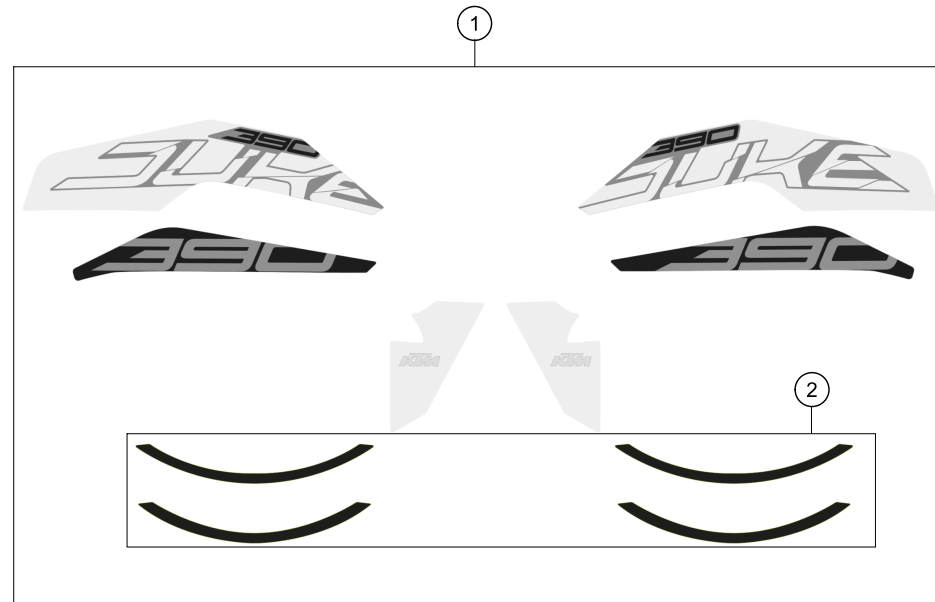

DECAL

390 Duke, white 2018 2018

POS	PARTNUMBER	PARTNAME	PIECE
1	90208099300	Decal kit 390 Duke white	1
2	90208097000	Kit DCL wheel rim D390	x

179020831

18485

* NEW PART

X ON DEMAND