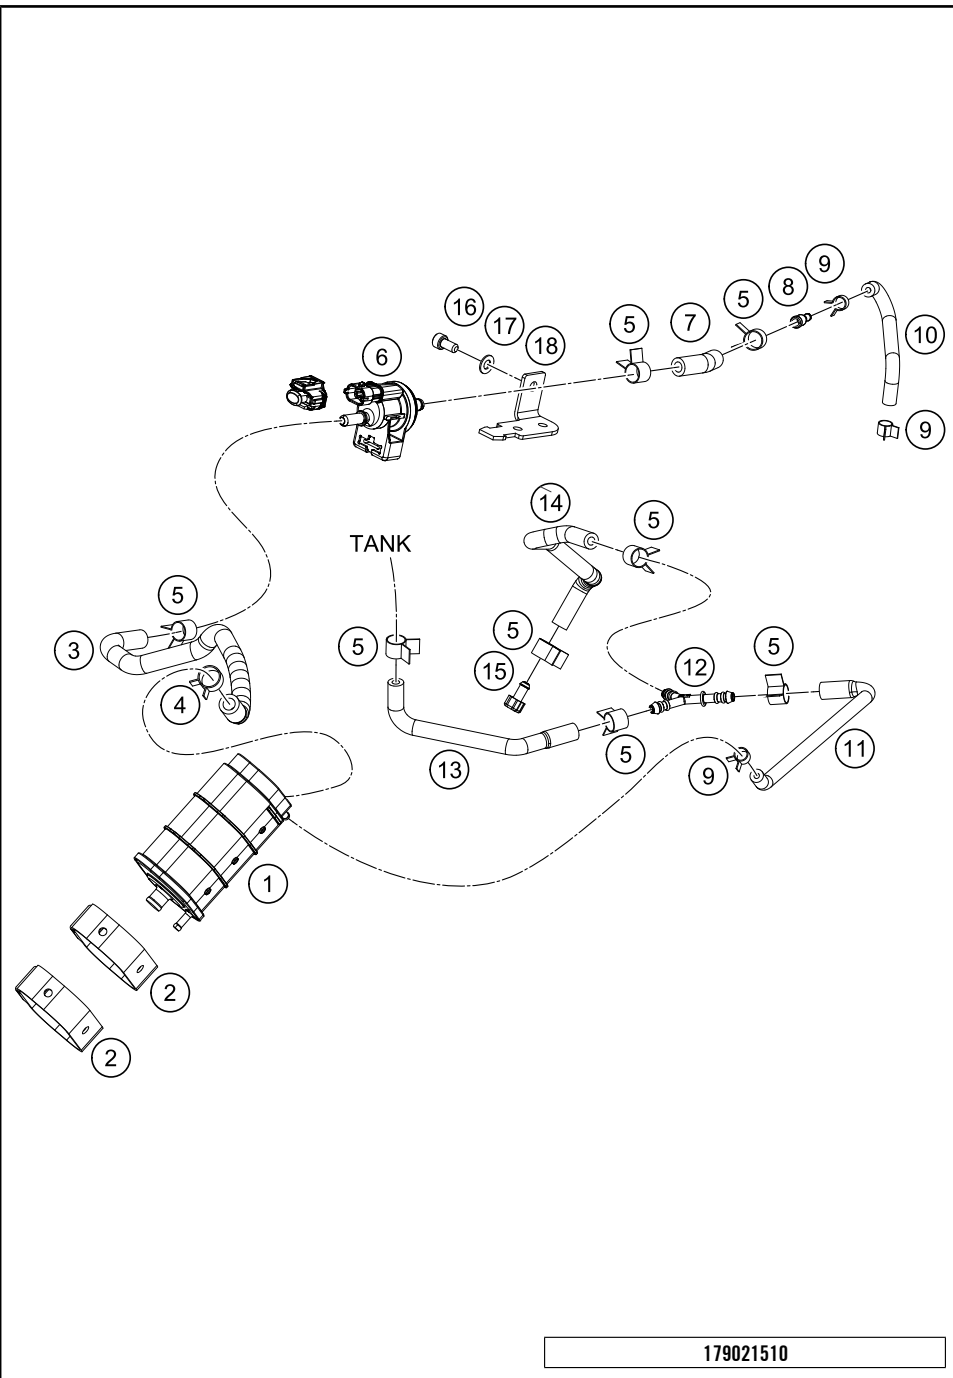

POS	PARTNUMBER	PARTNAME	PIECE
1	93015001000	Activated carbon filter	1
2	93015003000	Rubber band	2
3	93015020000	Hose	1
4	90607017001	SPRING BAND CLAMP 15X10	1
5	90607017003	SPRING BAND CLAMP D13	8
6	90607030000	fuel tank vent valve	1
7	93015021000	Pre-formed hose	1
8	90207016004	CONNECTOR TUBE EVAP	1
9	90607017002	CLAMP D9	3
10	93015022000	Pre-formed hose	1
11	93015017000	Y connection	1
12	90507015000	CONNECTOR Y SHAPE	1
13	93015026000	Pre-formed hose	1
14	90515023000	TUBE CONNECTOR TO PLUG	1
15	90515011000	PLUG FUEL DRAIN	1
16	J912060123	hexagon socket screw M6X12	1
17	J125060006	Washer M6	1
18	93015032000	Fitting panel	1

179021510

18471

* NEW PART X ON DEMAND