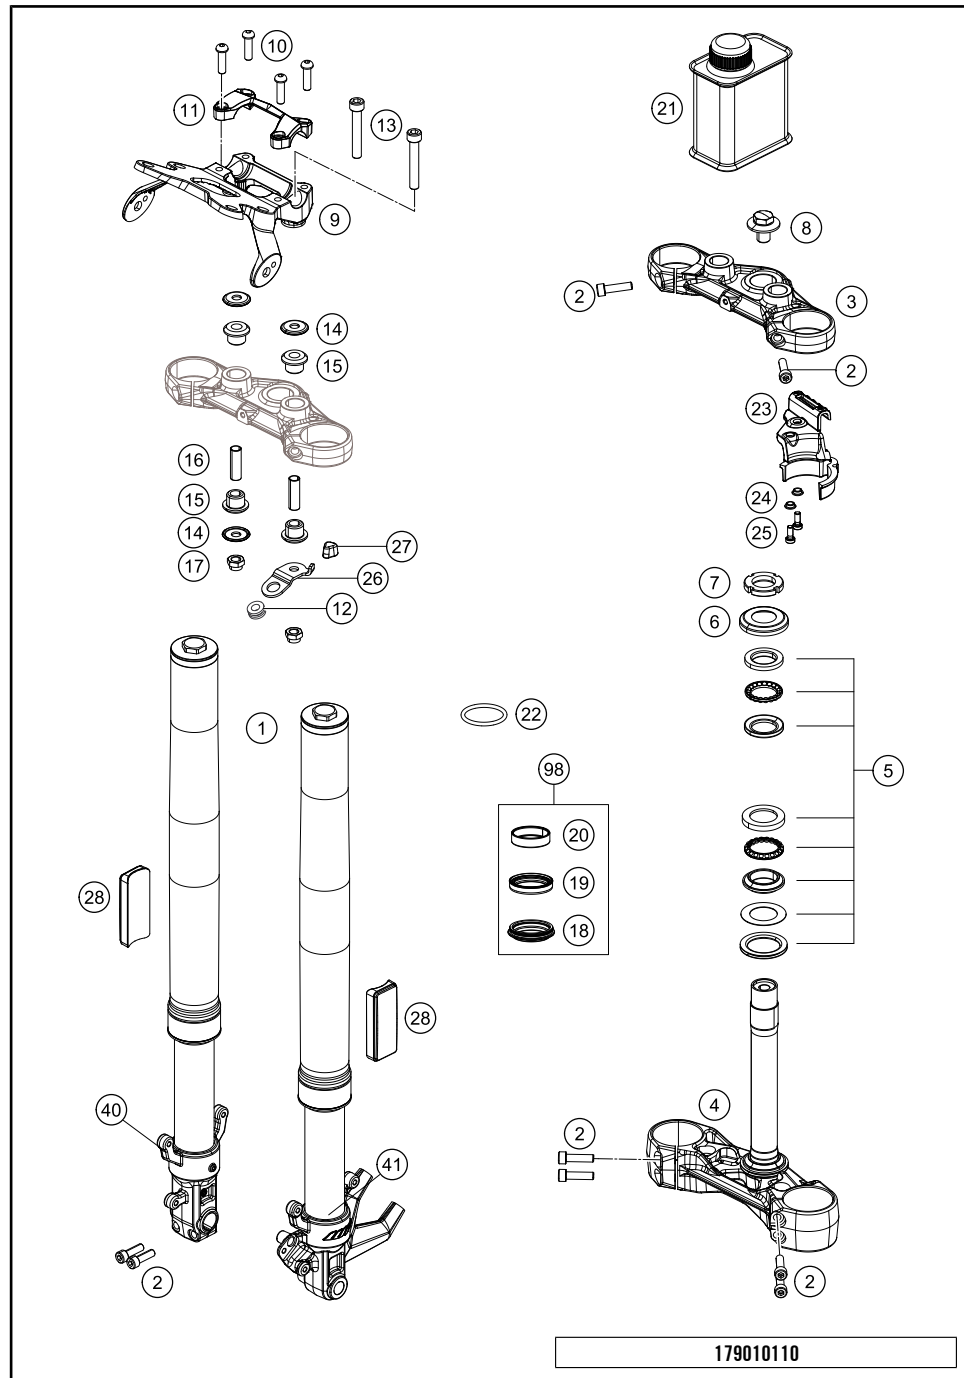

FRONT FORK, TRIPLE CLAMP

390 Duke, white 2018 2018

POS	PARTNUMBER	PARTNAME	PIECE
1	93301001100	Assembly leg left 390 HD	1
1	93301002100	Assembly leg right 390 HD	1
2	90501045000	AH SCREW M8X1.25X30	8
3	93001034033	Upper triple clamp GDC	1
4	93001032133	assembly lower triple clamp GDC	1
5	90101080044	STEERING HEAD BEARING-KIT	1
6	90101086000	protection cap	1
7	90101036000	adjusting ring steering head	1
8	90501044000	steering head screw	1
9	93014064000	Holder handsbar CUM TFT speedo	1
10	J912080293	Bolt socket-M8X1.25XI 29Xblack	4
11	93001038000	Handlebar clamp	1
12	93032060030	Sleeve clutch cable guide	1
13	93001044000	hexagon socket screw M10X1.25X72 8.8	2
14	90101042000	WASHER 10,5X32X2	4
15	90101040000	RUBBER BUSHING	4
16	93001041000	Spacer tube 10.2X12X42	2
17	J982101253	SELF L. NUT M10X1,25 H11 WS17	1
18	43570624	DUST CAP 43X53,4X5,8	2
19	43570623	OIL SEAL RING 43X52,9X11,4	2
20	43570618	GUIDE BUSHING 43X47X12	2
21	48601166S1	FORK OIL SAE4 5L	1
22	40140024	O-RING NBR 43X2	2
23	93013055000	Hose clamp	1
24	90113055010	sleeve for hose clamp	2
25	J021060156	AH SCREW M6X15 10.9	2
26	93032059000	Bracket clutch cable guide	1
27	93032060020	RUBBER CLUTCH CABLE GUIDE	1
28	90212582001	side reflector, front	2
40	93001007033	assembly fork pipe rh.	1
41	93001006033	assembly fork pipe lh.	1
98	90101000010	REP. KIT FORK KPL.	1

179010110

18818

* NEW PART X ON DEMAND

HANDLEBAR, CONTROLS

390 Duke, white 2018 2018

POS	PARTNUMBER	PARTNAME	PIECE
1	93002001000	Handlebar	1
2	93702010033	THROTTLE GRIP	1
3	90802039000	HAND GRIP L/S	1
4	93511074000	START-EMERGENCY STOP SWITCH	1
5	93011070000	Light switch	1
6	93012041000	Mirror right	1
7	93012040000	Mirror left	1
9	90802090000	CLUTCH CABLE	1
10	93802016000	BOOT CLUTCH LEVER	1
15	93302131000	Clutch lever adjustable	1
16	90511049000	clutch switch	1
17	93502031100	Clutch lever	1
18	90202004001	HANDLEBAR WEIGHT	2
19	J912060553	Hexagon screw M6X55	2