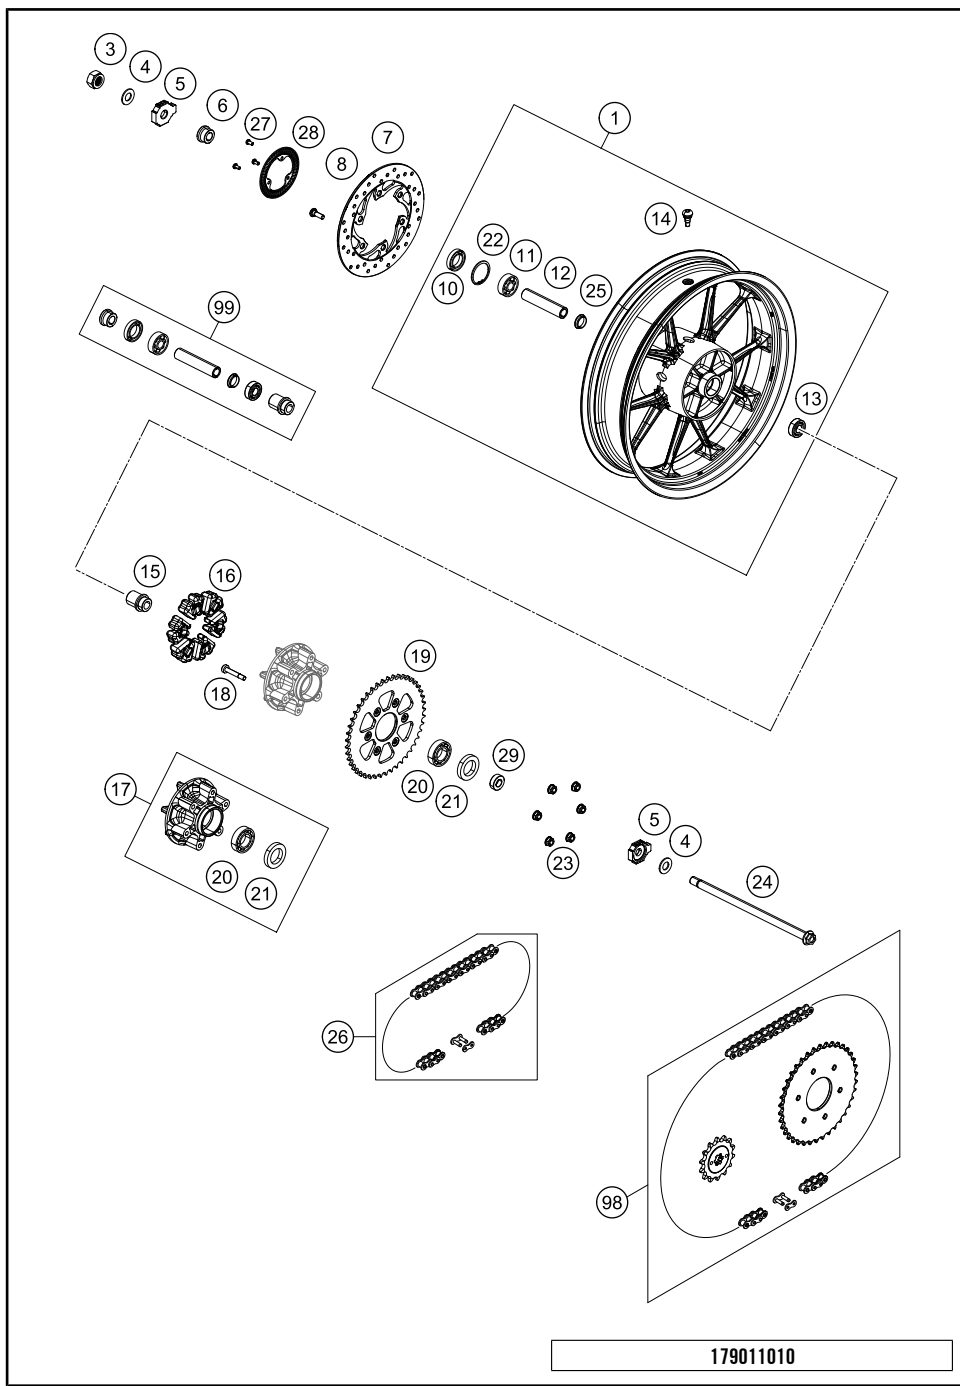

X ON DEMAND

FRONT WHEEL

390 Duke, white 2018 2018

POS	PARTNUMBER	PARTNAME	PIECE
1	93009001044EB	Front wheel cpl. orange	1
2	93309060000	Brake disc front 320MM	1
3	J760223508	SHAFT SEAL RING 22X35X8	2
4	J625062023	BALL BEARING 6202	2
5	90109011000	BEARING SPACER TUBE FRONT	1
6	93009081000	Front wheel spindle	1
7	90209083000	BEARING BUSHING	2
8	90109082000	flanged bolt M8	1
9	J472035150	Circlip 35X1,5	1
10	90110062000	SPECIAL SCREW M8X25 SELF LOCK.	6
11	90109076000	VALVE CPL.	1
12	90109011001	Fixation bearing spacer tube	1
13	93042020000	SENSORRING ABS	1
99	90109015100	FRONT WHEEL REP. KIT	1

179010910

18468

* NEW PART

X ON DEMAND

POS	PARTNUMBER	PARTNAME	PIECE
1	93010001044EB	Rear wheel cpl. orange	1
3	90210086000	wheel spindle nut, rear	1
4	90610087000	washer 15.2x30x2	2
5	90110084000	chain tension adjuster, right	1
6	90110013000	SPACER BUSHING REAR WHEEL R/S	1
7	90110060000	rear brake disk D=230mm	1
8	90110062000	SPECIAL SCREW M8X25 SELF LOCK.	6
10	J760264208	SHAFT SEAL RING 26X42X8	2
11	J625063021	Grooved ball bearing 6302	1
12	90110011000	BEARING SPACER TUBE REAR	1
13	J625062023	BALL BEARING 6202	1
14	90109076000	VALVE CPL.	1
15	90610054000	SPACER BUSHING KRT INSIDE	1
16	90210059100	rear wheel dampening rubber	1
17	90210050000	SPROCKET SUPPORT	1
18	90810052000	SPECIAL SCREW M8X48	6
19	90510051045	rear sprocket 45 teeth	1
20	J625062050	BALL BEARING 6205	1
21	J760295207	SHAFT SEAL RING 29X52X7	1
22	J472042170	CIRCLIP	1
23	90510052000	FLANGED NUT M8X1,25	6
24	90210085000	wheel spindle, rear	1
25	90109011001	Fixation bearing spacer tube	1
26	78010167118	CHAIN DID 118 LINKS	1
27	90142021001	SCREW FOR ABS	3
28	90142021000	SENSOR DISC REAR	1
29	90110053000	SPACER CHAIN WHEEL SUPPORT	1
98	00050002059	DRIVETRAIN KIT 390 DUKE 2015	1
99	90110015100	REAR WHEEL REP. KIT 390 DUKE	1