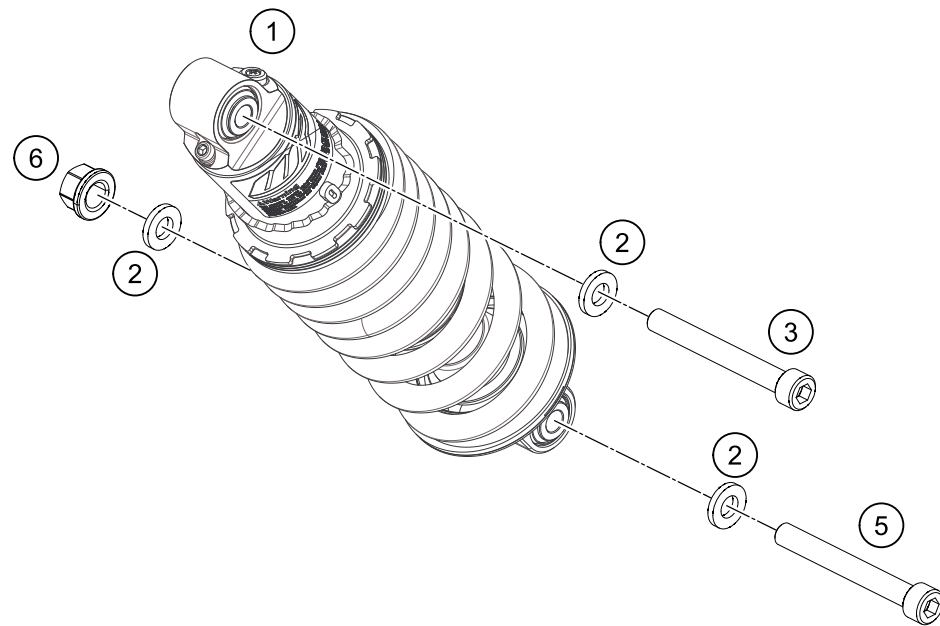

49835

* NEW PART

X ON DEMAND

POS	PARTNUMBER	PARTNAME	PIECE
1	90103023000	SIDE STAND	1
2	93003026000	Side stand bracket	1
3	90103027000	SCREW F. SIDE STAND	1
4	90103029000	MAGNET HOLDER	1
5	90603024000	SIDE STAND SPRING	1
6	J011050133	HH COLLAR SCREW M5X13 SW8	2
7	J982101253	SELF L. NUT M10X1,25 H11 WS17	1
8	J025100253	Hexagon screw M10X25	2
9	93511045000	SWITCH SIDE STAND	1
10	90111045010	GUARD F. SIDE STAND SWITCH	1
13	90111040100	Bushing	1

179010360

18347

* NEW PART

X ON DEMAND

SHOCK ABSORBER

390 Duke, white 2018 2018

POS	PARTNUMBER	PARTNAME	PIECE
1	93304010000	Shock absorber	1
2	90104010003	PLAIN WASHER 10,2X20X3MM	3
3	93004016100	hexagon socket screw M10X1.25X62	1
5	J020100806	SHCS M10x1.25x80 - 10.9	1
6	90104010002	flanged hex nut M10x1.25 WS13	1

179010410

18463

* NEW PART

X ON DEMAND

POS	PARTNUMBER	PARTNAME	PIECE
1	90504030044	SWING ARM CPL.	1
4	93004060100	Chain cover	1
5	90104037000	swingarm bolt L=299mm	1
6	90104038000	FLANGED NUT M14X1,5	1
7	J025060083	HH COLLAR SCREW M6X8 SW8	2
8	93004051000	Supporting shell	2
11	93004042000	Special wahser	2
12	90104046000	swingarm adjusting ring	2
13	90104034001	OIL SEAL RING 25X32X7	4
14	90104036000	Thrust washer 22.2x31.7x1	2
15	90104034000	cup for radial shaft seal	4
16	90104031000	lgus plain bearing	4
17	90104032000	sleeve bushing 15.1x20x38	2
18	90104010002	flanged hex nut M10x1.25 WS13	2
19	90104040000	BOLT HEX M10X1,25X50 WS10	2
20	93004064000	Plastic screw 6x30	1
21	93004065000	hexagon socket screw M5X0.8X55	1
22	90604062000	chain slider bushing	2
23	J025060169	HH COLLAR SCREW M6X16 SW8	2
24	93013047000	Support	1
25	J912050101	AH SCREW M5X10	1
27	90204060001	HH COLLAR NUT	1
29	90504067000	WASHER CHAIN SLIDING GUARD	1
30	90104070020	SLEEVE CHAIN GUARD	1
31	90904070020	SLEEVE CHAIN GUARD	1
98	90104230010	SWINGARM REP. KIT 11-17	x
99	90104066210	CHAIN GUARD KIT 250/390	x