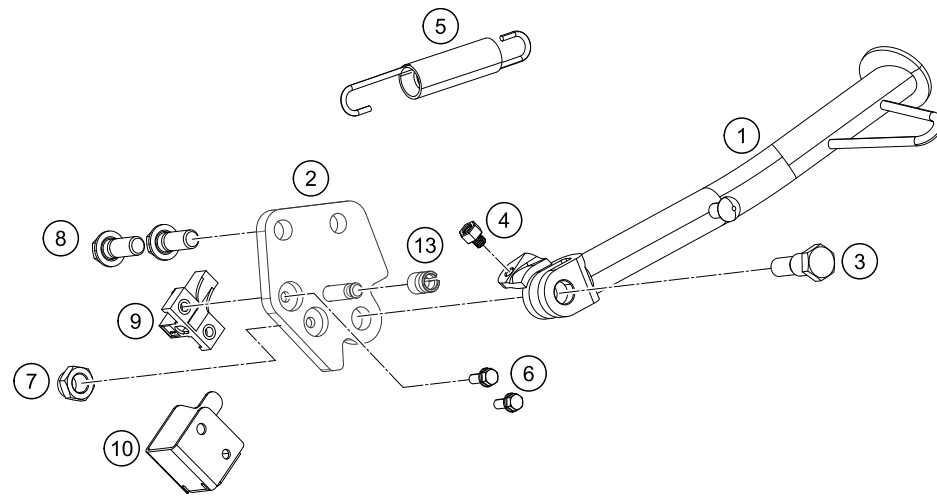

49835

* NEW PART

X ON DEMAND

189020310

POS	PARTNUMBER	PARTNAME	PIECE
39	93003002030	Cross brace	1
40	93007044000	Retaining pin	2
41	93003001070	Seat cowl front complete	1
42	93008023000	Rubber buffer	2
43	93007047033	Seat support complete	2
44	J912080303	hexagon socket screw M8X30	2
45	93007046050	Screw	2
46	93003002070	hexagon socket screwM8X1.25X25	4
47	93003002080	Washer Plain-ID8.2XOD 14XT 2 BLK	4
48	90103098000	BOLT	4
49	93003056000	Passenger footrest bracket	1
50	J912060143	Hex socket screw M6X14	2
51	93008019070	hexagon socket screw M8X31	2
52	J125080002	Washer plain	2
53	93006040060	Retaining bracket	1
54	J031050163	CHEESE-HEAD SCREW M5X16	1
55	90111045050	CABLE BRACKET	1
56	90103032000	FLANGED BOLT M6X14	2
57	93013041000	Retaining bracket	1
58	J025060109	HH-COLLAR SCREW M6X10 SW8	1
59	93013026000	Support	1
60	93008044000	Sleeve spoiler inner RR MTG	1
61	93032059010	Guide clutch cable	1
62	90108050001	CLIP NUT M5	1
63	93008043000	Screw M6X1X25	1
64	90203008000	BOLT M10X135	1
65	J125100009	Washer M10	1
68	J125140003	Washer - plain	1
69	J912080251	Hexagon screw M8X25	4
70	93008041060	Hitzeschutz Seitenverkleidung	1
71	J031060106	SCREW BUTTON HEAD-M5X0.8XL 8XB	2

49835

* NEW PART

X ON DEMAND

POS	PARTNUMBER	PARTNAME	PIECE
1	90103023000	SIDE STAND	1
2	93003026000	Side stand bracket	1
3	90103027000	SCREW F. SIDE STAND	1
4	90103029000	MAGNET HOLDER	1
5	90603024000	SIDE STAND SPRING	1
6	J011050133	HH COLLAR SCREW M5X13 SW8	2
7	J982101253	SELF L. NUT M10X1,25 H11 WS17	1
8	J025100253	Hexagon screw M10X25	2
9	93511045000	SWITCH SIDE STAND	1
10	90111045010	GUARD F. SIDE STAND SWITCH	1
13	90111040100	Bushing	1