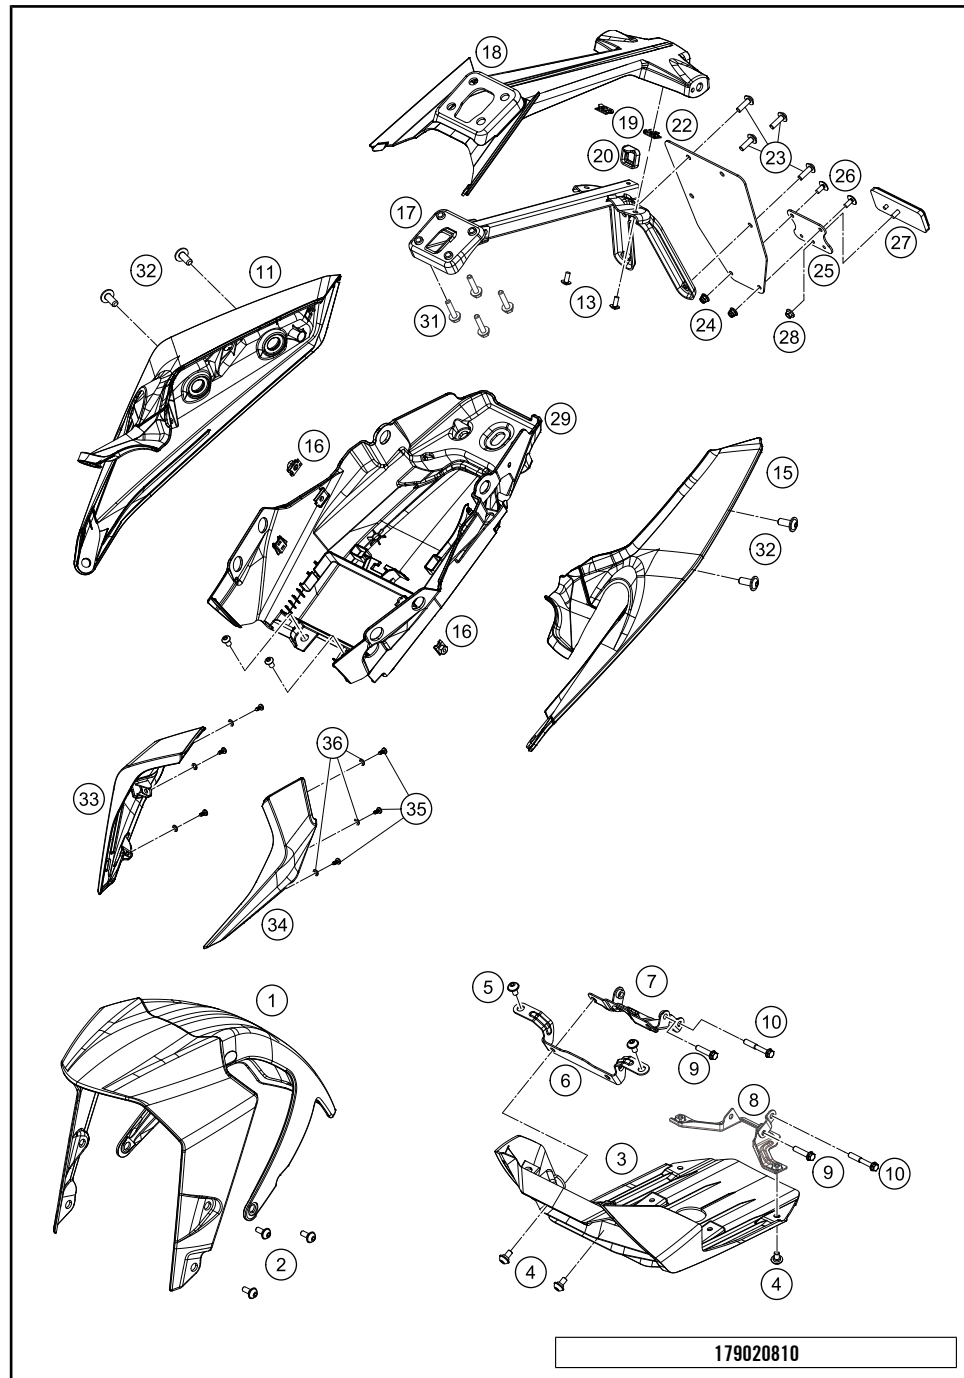

POS	PARTNUMBER	PARTNAME	PIECE
1	9300801003328	Front fender cpl. white	1
2	J031050161	Panhead screw with shoulder	6
3	93308020000	Under-engine fairing 250/390	1
4	93008020060	Screw M6X1X9	4
5	90508006001	SOCKET HEAD BOLT M6X12	2
6	93008021000	Retaining bracket	1
7	93008021020	Retaining bracket	1
8	93008021120	Bracket belly pan rear	1
9	J025060144	Hexagon srew M6X14	2
10	J025060359	Hexagon screw M6X35	1
11	9300804210028	Side fairing rs cpl. white	1
13	J031050123	Lens head screw M5X12	6
15	9300804110028	Side fairing ls cpl. white	1
16	90108050001	CLIP NUT M5	6
17	93008015000	License plate holder support	1
18	93008015050	License plate holder support cover	1
19	93008083010	Clip Nut M5	2
20	93008015010	Protection rubber	1
22	90808016000	REAR FENDER EXT.	1
23	90508006003	AH SCREW M6X1X20	4
24	90102031010	HEX NUT M5 AF8	2
25	90514044000	REFLECTOR MOUNTING	1
26	J005050123	FLAT HEAD SCREW M6X12 PH	2
27	90514045000	REFLECTOR	1
28	90204060001	HH COLLAR NUT	1
29	93008019000	Tail end lower part	1
31	J025060226	Hex collar screw M6X22	4
32	90508008001	AH SCREW M8X20	4
33	9300800100030	Side mask right LED black	1
34	9300802400030	Side mask left LED black	1
35	J981030101	Lens head screw M3,5X10	6
36	J125040003	Washer plain small 4.5X8X0.5XBLK	6

179020810   18467   * NEW PART   X ON DEMAND