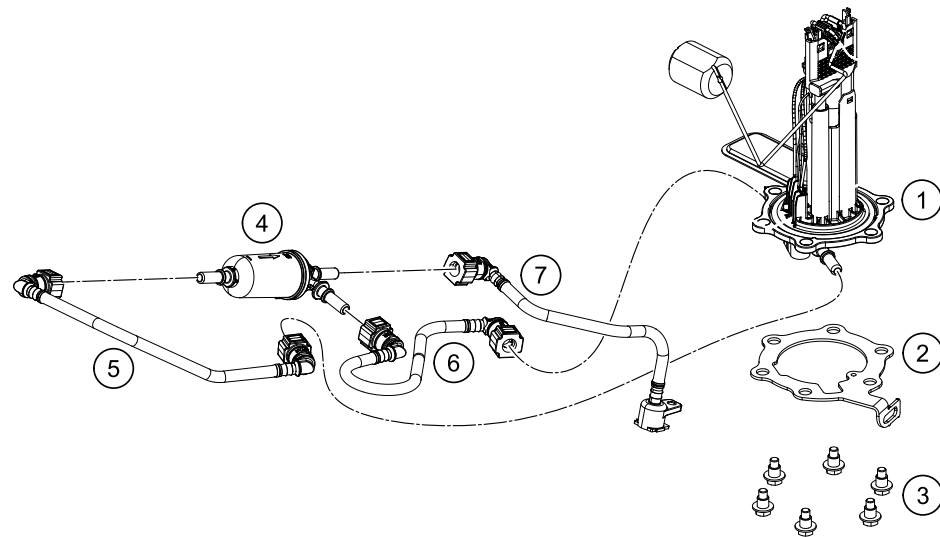

* NEW PART X ON DEMAND

POS	PARTNUMBER	PARTNAME	PIECE
40	93007025010	Tape cover RH	1
41	93014051000	Bundbuchse	2
42	93008065000	Rubber grommet tank spoiler	2

50006

* NEW PART X ON DEMAND

FUEL PUMP

390 Duke, white 2018 2018

POS	PARTNUMBER	PARTNAME	PIECE
1	93007088000	Fuel pump	1
2	93041007000	Flange for fuel pump	1
3	J025060128	BOLT FLANGE- M6 X 1 X L12.8 XBRT XST	6
4	93807018000	fuel filter	1
5	93007016100	Fuel hose	1
6	93007015000	Fuel hose	1
7	93341013044	Injector upper part with hose complete	1