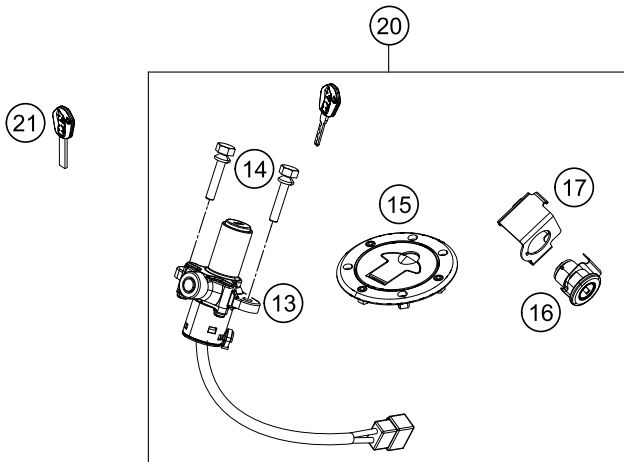

179011390

18356

* NEW PART

X ON DEMAND

POS	PARTNUMBER	PARTNAME	PIECE
1	93014040100	lamp tail MY17	1
2	93014040040	Washer	2
3	93014040020	Rubber bushing	2
4	93014040030	Washer	2
5	93014040010	Rubber bushing	2
6	90114047000	LICENSE PLATE ILLUMINATION	1
7	93014026000	Indicator front rh	1
8	93014025000	Indicator front lh	1
9	J125100003	WASHER PLAIN 10,5	2
10	J797100003	TOOTHED WASHER M10	2
11	J934100006	Hex nut M10	2
12	J981420133	SHEET MET.SCR. DIN 7981 4,2X13	2
13	90514036100	FLASHER REAR R/S	1
14	90514035100	FLASHER REAR L/S	1
15	93014013000	Support	1
16	93014015000	Rubber bushing	2
17	93014014000	Rubber bushing	1
18	93008040000	Screw M6X1X13	4
19	93014001300	Headlight	1
20	90808043000	SPECIAL SCREW M6X1X16	1
21	93014044000	Tail light box	1
22	93014045000	Rubber grommet	1
23	93008082010	Range change metal nut M6	1
24	93014019100	Holder headlamp LED	1
25	93014024100	bush	1
26	93014024110	srew M4X14	2
27	93008084010	Range change metal nut M6	2
28	93014009000	bush	1
29	93014009010	srew M5X12	2
30	J692100006	nut hex flanged	2
31	93008020060	Screw M6X1X9	1
36	90508006003	AH SCREW M6X1X20	1
37	93014018100	Collar head lamp holder MTG	1
38	93014017000	Rubber bushing	1

179011412

49824

* NEW PART

X ON DEMAND

POS	PARTNUMBER	PARTNAME	PIECE
1	93314069000	Speedometer with TFT, CAN, ABS	1
2	93014064000	Holder handsbar CUM TFT speedo	1
3	93014064100	Back cover TFT holder	1
4	93008020060	Screw M6X1X9	2
5	93014062010	Collar TFT speedo small	4
6	90507040001	RUBBER SLEEVE	4
7	93308015010	Washer, license plate holder support	4
8	90508006003	AH SCREW M6X1X20	4
9	93014064200	Retain. brack., bracket, comb. instr.	1
13	93011066044	Ignition lock complete	1
14	93011064100	Special screw for ignition lock	2
15	93807008000	Fuel tank cap	1
16	90107050050	SEAT LOCK	1
17	93007051000	Retaining bracket	1
18	93011066010	Positioning rubber	1
20	90211066144	Lock set cpl.	1
21	90111067100	BLANK KEY 125/200 DUKE	x