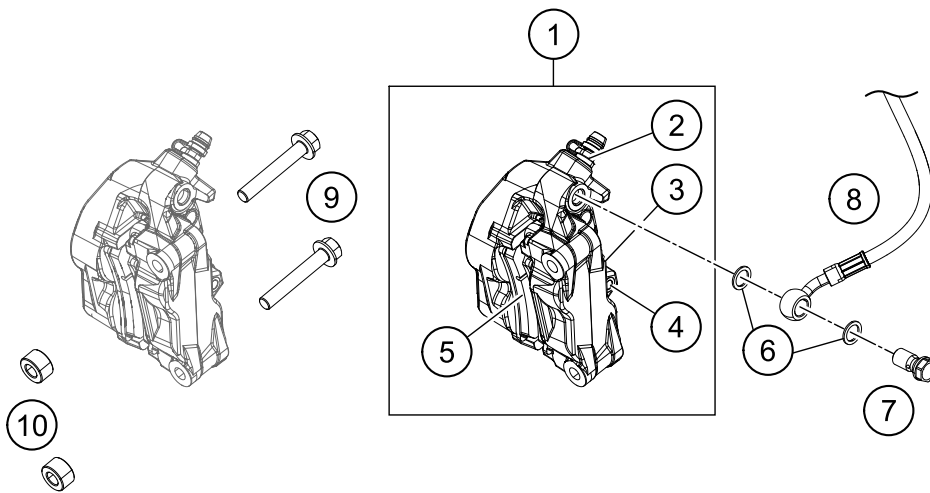

FRONT BRAKE CALIPER

390 Duke, white 2018 2018

POS	PARTNUMBER	PARTNAME	PIECE
1	93713015000	brake caliper, radial	1
2	90113021000	BLEEDER SCREW	1
3	90113018000	SPRING CLIP	1
4	90113017000	BOLT F. BRAKE PADS	1
5	90813030000	BRAKE PAD FRONT TT2910HH	1
6	90113026000	COPPER GASKET	2
7	90113013000	BANJO SCREW	1
8	93013036000	Brake hose	1
9	J01008060S	HH collar screw M8x1x60	2
10	90613098150	brake caliper spacer sleeve	2

179021360

18470

* NEW PART

X ON DEMAND