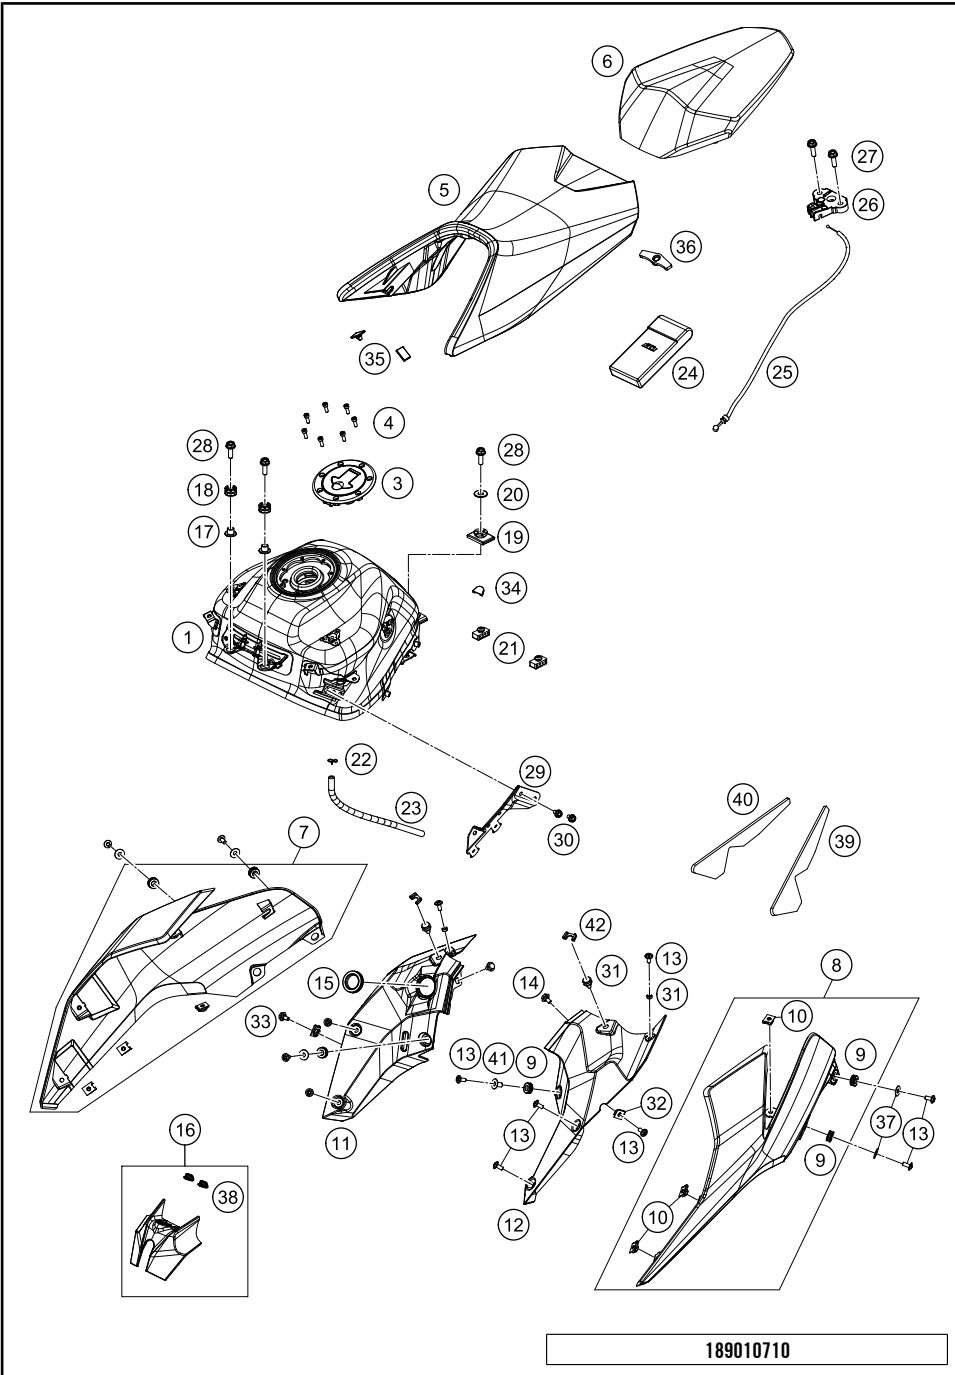

POS	PARTNUMBER	PARTNAME	PIECE
1	93007113000	Fuel tank	1
3	93807008000	Fuel tank cap	1
4	J912050151	AH SCREW M5X14 BLACK	7
5	93007040000	Rider seat	1
6	93007047000	Seat passenger complete	1
7	9300805100028	Frontspoiler right white	1
8	9300805000028	Frontspoiler left white	1
9	930080500040	Rubber bushing	6
10	90103097000	clip nut	6
11	93008055000	Inner cover right	1
12	93008056000	Inner cover left	1
13	90508006001	SOCKET HEAD BOLT M6X12	12
14	93008048000	Special screw	2
15	93035065010	Rubber bushing	1
16	93008057033	Cover for ignition lock complete	1
17	93008034000	Bushing	2
18	90507013006	GROMMET TANK MOUNTING	2
19	93007014000	Tank guard rear	1
20	90111060010	WASHER PLAIN 8,4X25X2	1
21	93007040010	Seat cowl pad	2
22	90107013008	CLAMP	1
23	90107013007	Tube drain cup cap	1
24	90529099000	TOOLKIT	1
25	93007052000	Cable seat lock	1
26	93007050000	Sseat lock ZSB	1
27	J025060203	HH COLLAR SCREW M6X20 SW10	2
28	J025080253	Hexagon screw M8X25	3
29	93015102000	Fastening	1
30	J025060103	HH COLLAR SCREW M6X10 SW10	2
31	93008044000	Sleeve spoiler inner RR MTG	2
32	90103097000	clip nut	2
33	90108076000	SPECIAL SCREW M6X12X3	1
34	93008059000	Rubber cap tank	4
35	90507047041	SEAT DUMPER SOZIUS SEAT	2
36	93007046000	Seat cowl pad	1
37	930080500050	Washer 6.2X20X1.5	6
38	93011068010	Rubber grommet ignition lock cover	2
39	93007025020	Tape cover LH	1

* NEW PART X ON DEMAND