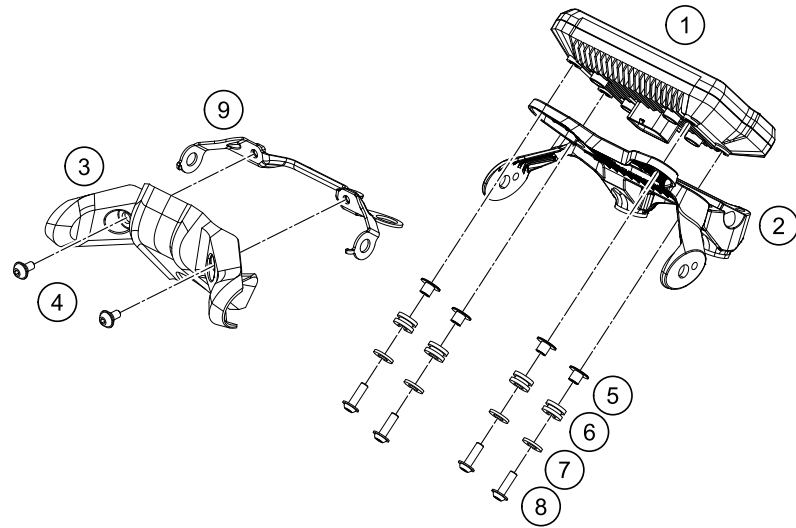

POS	PARTNUMBER	PARTNAME	PIECE
1	93314069000	Speedometer with TFT, CAN, ABS	1
2	93014064000	Holder handsbar CUM TFT speedo	1
3	93014064100	Back cover TFT holder	1
4	93008020060	Screw M6X1X9	2
5	93014062010	Collar TFT speedo small	4
6	90507040001	RUBBER SLEEVE	4
7	93308015010	Washer, license plate holder support	4
8	90508006003	AH SCREW M6X1X20	4
9	93014064200	Retain. brack., bracket, comb. instr.	1
13	93011066044	Ignition lock complete	1
14	93011064100	Special screw for ignition lock	2
15	93807008000	Fuel tank cap	1
16	90107050050	SEAT LOCK	1
17	93007051000	Retaining bracket	1
18	93011066010	Positioning rubber	1
20	90211066144	Lock set cpl.	1
21	90111067100	BLANK KEY 125/200 DUKE	x

189011430

50000

* NEW PART

X ON DEMAND