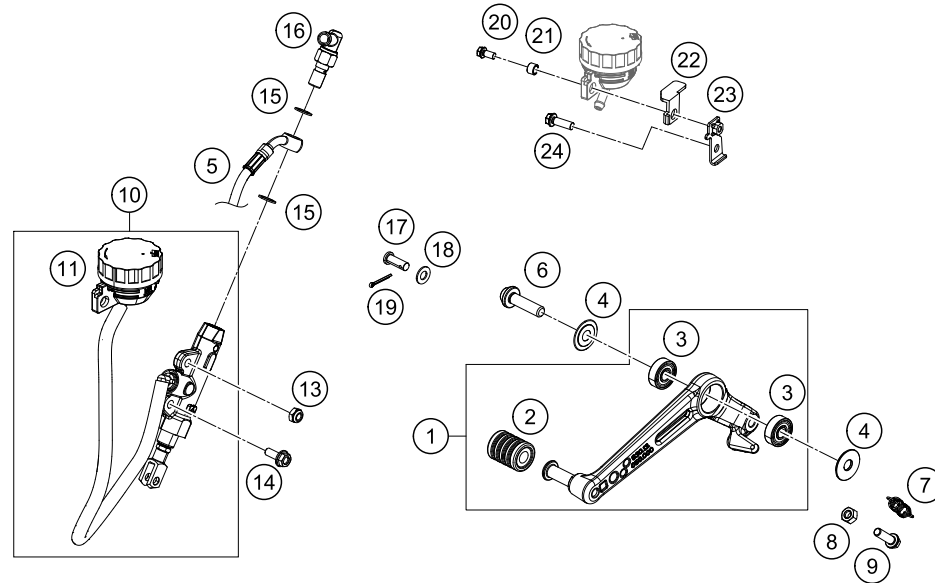

49852

* NEW PART

X ON DEMAND

FRONT BRAKE CONTROL

390 Duke, white 2018 2018

POS	PARTNUMBER	PARTNAME	PIECE
1	93313001033	Handbrake cylinder lever adjustable	1
2	93713002033	Brake lever cpl.	1
3	90111050000	brake light switch, front	1
4	90113026000	COPPER GASKET	2
5	90113013000	BANJO SCREW	1
6	93013035000	Brake hose	1
7	90111050050	WIRE BRAKE LIGHT SWITCH FRONT	1

179021310

49400

* NEW PART

X ON DEMAND

POS	PARTNUMBER	PARTNAME	PIECE
1	93013050033	Footbrake lever complete	1
2	90134035000	GEAR SHIFT LEVER RUBBER	1
3	J625060800	BALL BEARING 608	2
4	90134031020	thrust washer, gear shift lever	2
5	93013037000	Brake hose	1
6	90134034300	BOLT SHIFT LEVER	1
7	90113052000	brake pedal spring	1
8	J934060003	HEXAGON NUT M6	1
9	J025060203	HH COLLAR SCREW M6X20 SW10	1
10	93013060000	Rear master cylinder	1
11	90113009000	BRAKE FLUID RESERVOIR CPL.	1
13	J934060006	Hex nut M6	1
14	90130059000	HH COLLAR SCREW M6X16	1
15	90113026000	COPPER GASKET	2
16	90111051000	brake light switch, rear	1
17	90113057000	pin for fork end	1
18	90103040001	PLAIN WASHER 6,4X12X1	1
19	J094020153	splint pin 2x15mm	1
20	J025060181	Hex collar screw M6X18	1
21	93035065020	Spacer bushing	1
22	93013068010	Bracket, reservoir	1
23	93013068000	Sheet	1
24	J025050103	HH-COLLAR SCREW M5X10	1