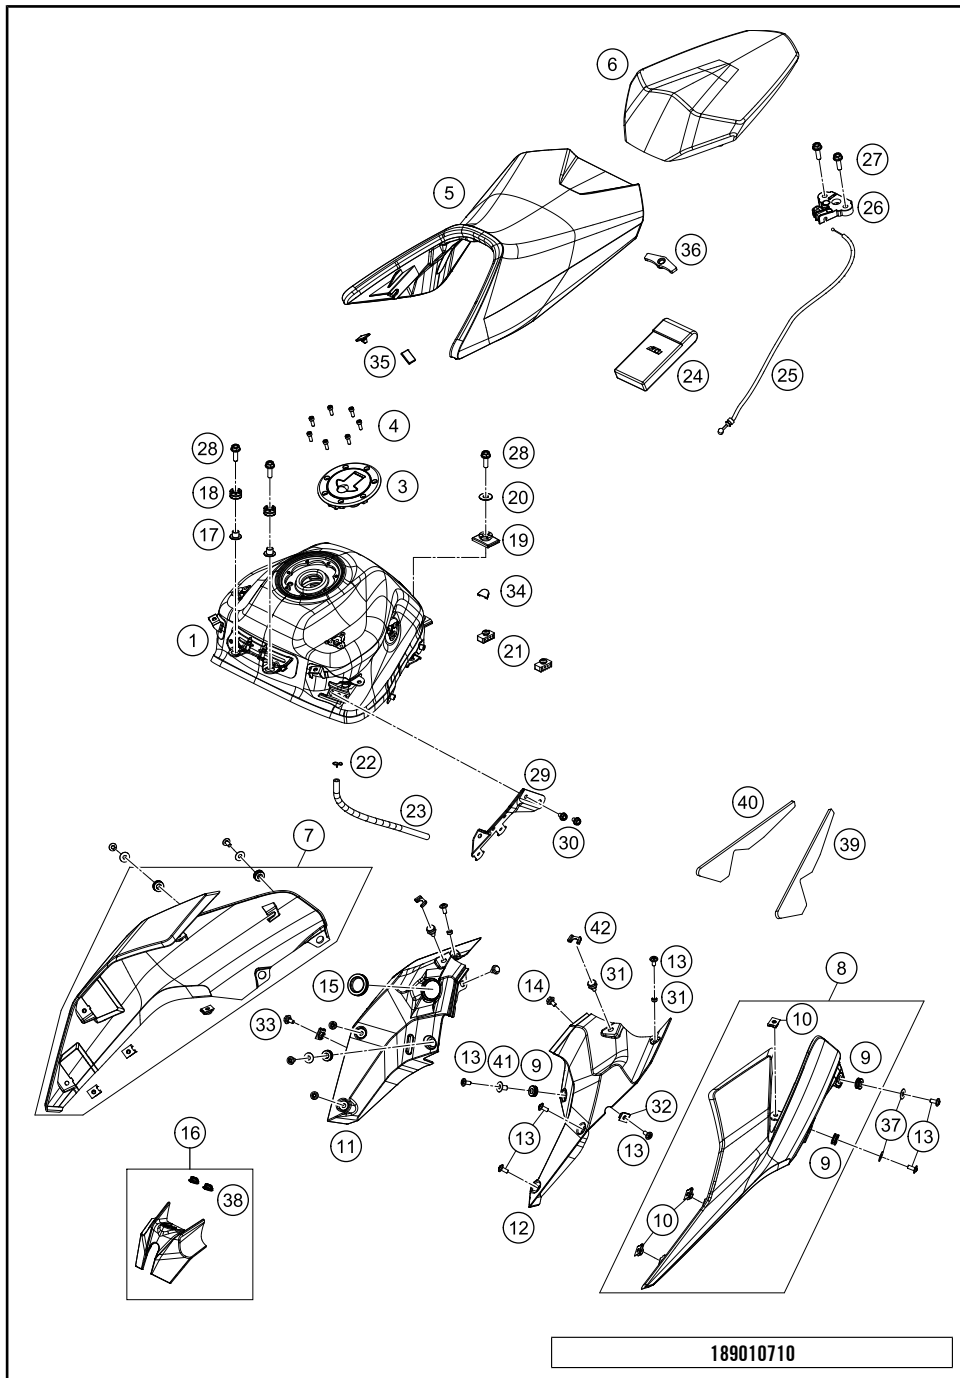

179020610

18465

* NEW PART

X ON DEMAND

POS	PARTNUMBER	PARTNAME	PIECE
1	93007113000	Fuel tank	1
3	93807008000	Fuel tank cap	1
4	J912050151	AH SCREW M5X14 BLACK	7
5	93007040000	Rider seat	1
6	93007047000	Seat passenger complete	1
7	9300805100028	Frontspoiler right white	1
8	9300805000028	Frontspoiler left white	1
9	930080500040	Rubber bushing	6
10	90103097000	clip nut	6
11	93008055000	Inner cover right	1
12	93008056000	Inner cover left	1
13	90508006001	SOCKET HEAD BOLT M6X12	12
14	93008048000	Special screw	2
15	93035065010	Rubber bushing	1
16	93008057033	Cover for ignition lock complete	1
17	93008034000	Bushing	2
18	90507013006	GROMMET TANK MOUNTING	2
19	93007014000	Tank guard rear	1
20	90111060010	WASHER PLAIN 8,4X25X2	1
21	93007040010	Seat cowl pad	2
22	90107013008	CLAMP	1
23	90107013007	Tube drain cup cap	1
24	90529099000	TOOLKIT	1
25	93007052000	Cable seat lock	1
26	93007050000	Sseat lock ZSB	1
27	J025060203	HH COLLAR SCREW M6X20 SW10	2
28	J025080253	Hexagon screw M8X25	3
29	93015102000	Fastening	1
30	J025060103	HH COLLAR SCREW M6X10 SW10	2
31	93008044000	Sleeve spoiler inner RR MTG	2
32	90103097000	clip nut	2
33	90108076000	SPECIAL SCREW M6X12X3	1
34	93008059000	Rubber cap tank	4
35	90507047041	SEAT DUMPER SOZIUS SEAT	2
36	93007046000	Seat cowl pad	1
37	930080500050	Washer 6.2X20X1.5	6
38	93011068010	Rubber grommet ignition lock cover	2
39	93007025020	Tape cover LH	1

* NEW PART X ON DEMAND

POS	PARTNUMBER	PARTNAME	PIECE
40	93007025010	Tape cover RH	1
41	93014051000	Bundbuchse	2
42	93008065000	Rubber grommet tank spoiler	2

50006

* NEW PART X ON DEMAND

FUEL PUMP

390 Duke, white 2018 2018