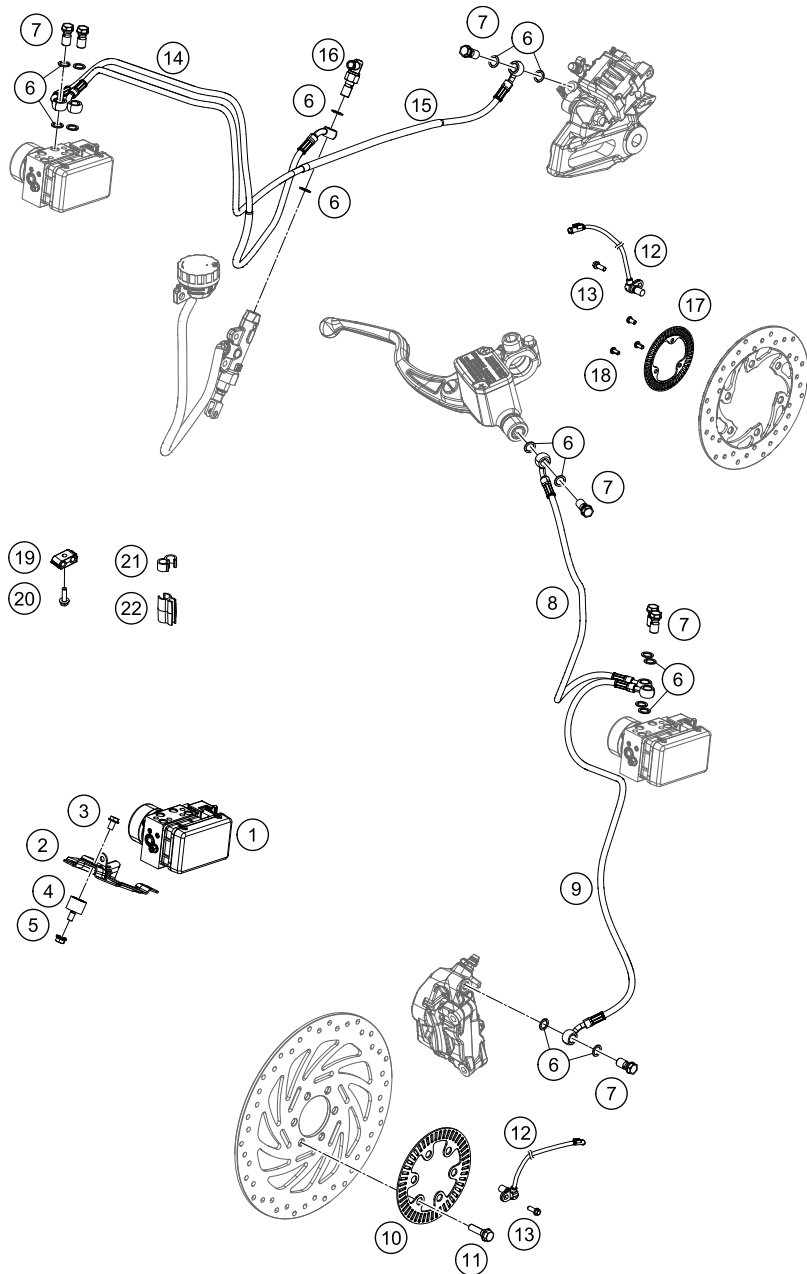

189011430

50000

* NEW PART

X ON DEMAND

POS	PARTNUMBER	PARTNAME	PIECE
1	93015001000	Activated carbon filter	1
2	93015003000	Rubber band	2
3	93015020000	Hose	1
4	90607017001	SPRING BAND CLAMP 15X10	1
5	90607017003	SPRING BAND CLAMP D13	8
6	90607030000	fuel tank vent valve	1
7	93015021000	Pre-formed hose	1
8	90207016004	CONNECTOR TUBE EVAP	1
9	90607017002	CLAMP D9	3
10	93015022000	Pre-formed hose	1
11	93015017000	Y connection	1
12	90507015000	CONNECTOR Y SHAPE	1
13	93015026000	Pre-formed hose	1
14	90515023000	TUBE CONNECTOR TO PLUG	1
15	90515011000	PLUG FUEL DRAIN	1
16	J912060123	hexagon socket screw M6X12	1
17	J125060006	Washer M6	1
18	93015032000	Fitting panel	1

179021510

18471

* NEW PART X ON DEMAND

POS	PARTNUMBER	PARTNAME	PIECE
1	93342031044	Unit ABS WET KT22	1
2	93041030020	Retaining bracket	1
3	J026060083	HH COLLAR SCREW M6X8 SW10	3
4	90135001001	silentbloc M6	3
5	J926060000	FLANGED NUT M6 WS10 SELF LOCK.	3
6	90113026000	COPPER GASKET	16
7	90113013000	BANJO SCREW	7
8	93013035000	Brake hose	1
9	93013036000	Brake hose	1
10	93042020000	SENSORRING ABS	1
11	90110062000	SPECIAL SCREW M8X25 SELF LOCK.	6
12	90142125000	ABS SENSOR	2
13	J028060166	BOLT M6X16	2
14	93013037000	Brake hose	1
15	93013038000	Brake hose	1
16	90111051000	brake light switch, rear	1
17	90142021000	SENSOR DISC REAR	1
18	90142021001	SCREW FOR ABS	3
19	93813024000	brake hose clamp	3
20	J025050183	BOLT M5X18	1
21	93813035000	CLAMP SENSOR CABLE	4
22	93813147000	CLAMP FOR BRAKE HOSE	2