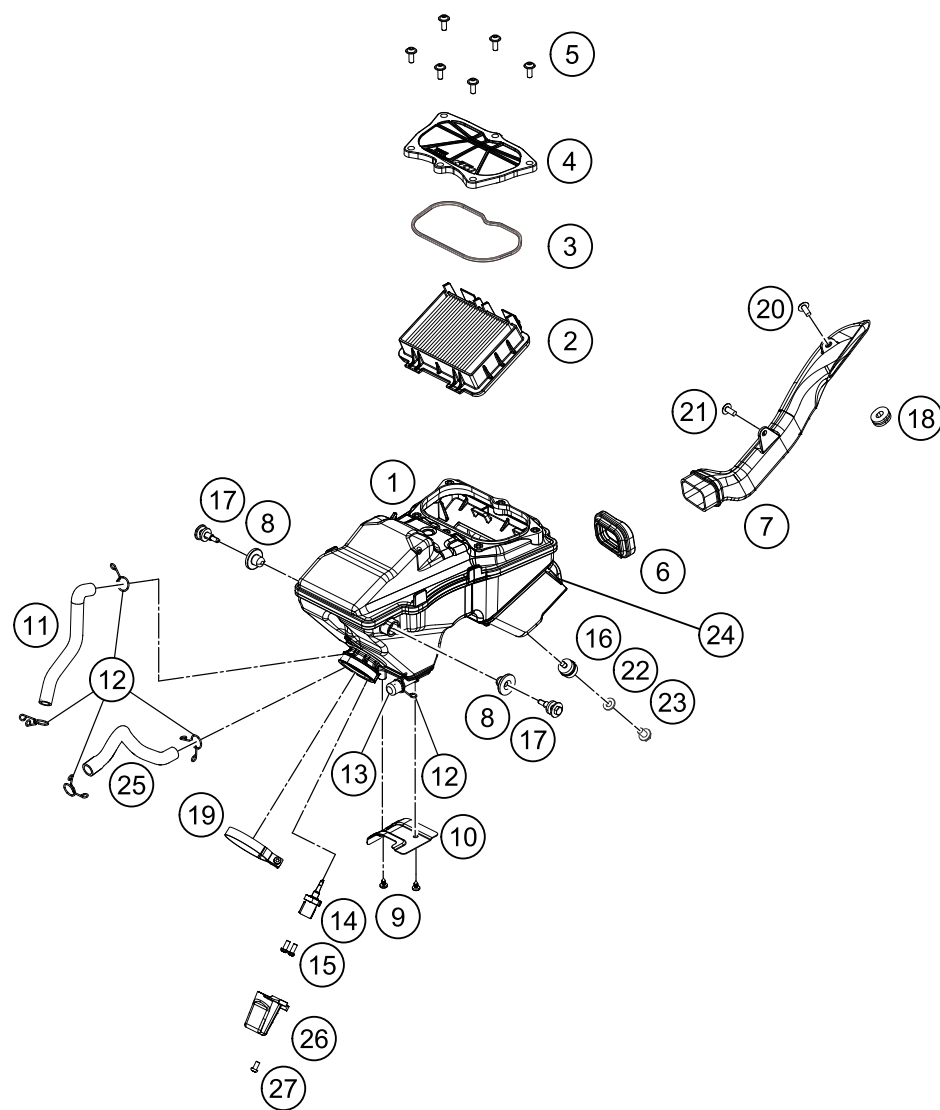

179010510

18464

* NEW PART

X ON DEMAND

POS	PARTNUMBER	PARTNAME	PIECE
1	93306001044	Air filter Box Kit.	1
2	93006015000	FILTER	1
3	93006020050	Seal	1
4	93006002000	Air filter box cover	1
5	93006039000	Flat-head screw M6	4
6	93006001060	Carburetor connection boot	1
7	93006040000	Duct dirty side	1
8	93006001080	Damping rubber	2
9	J005050126	Lens head screw M5X12	2
10	93006001070	Heat protection	1
11	93030087050	Engine vent hose	1
12	90607017000	CLAMP 16MM	5
13	93030089000	Plug	1
14	93041080000	Intake air temperature sensor	1
15	J005050126	Lens head screw M5X12	2
16	90106001007	SILENT BLOCK AIRFILTER	1
17	93007046050	Screw	2
18	93008019010	Rubber bushing	1
19	90241002010	hose clamp	1
20	93008044000	Sleeve spoiler inner RR MTG	1
21	J031050166	Screw truss M5X16	1
22	J125060001	Washer - plain	1
23	J026060083	HH COLLAR SCREW M6X8 SW10	1
24	93006001015	Rubber cowl pad	1
25	93030088050	Engine vent hose	1
26	93041080060	SENSOR COVER	1
27	J005050103	FLAT HEAD SCREW M5X10	1