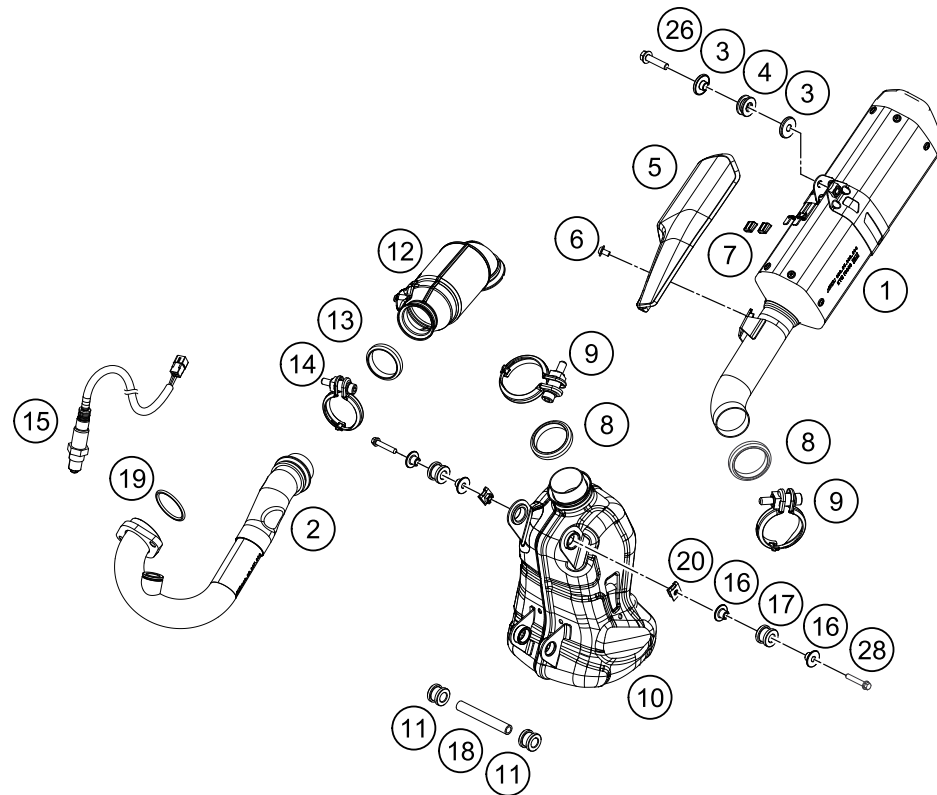

179010410

18463

* NEW PART

X ON DEMAND

POS	PARTNUMBER	PARTNAME	PIECE
1	90504030044	SWING ARM CPL.	1
4	93004060100	Chain cover	1
5	90104037000	Shaft swing arm L=299mm	1
6	90104038000	FLANGED NUT M14X1,5	1
7	J025060083	HH COLLAR SCREW M6X8 SW8	2
8	93004051000	Supporting shell	2
11	93004042000	Special wahser	2
12	90104046000	swingarm adjusting ring	2
13	90104034001	OIL SEAL RING 25X32X7	4
14	90104036000	Thrust washer 22.2x31.7x1	2
15	90104034000	cup for radial shaft seal	4
16	90104031000	lgus plain bearing	4
17	90104032000	sleeve bushing 15.1x20x38	2
18	90104010002	flanged hex nut M10x1.25 WS13	2
19	90104040000	BOLT HEX M10X1,25X50 WS10	2
20	93004064000	Plastic screw 6x30	1
21	93004065000	hexagon socket screw M5X0.8X55	1
22	90604062000	chain slider bushing	2
23	J025060169	HH COLLAR SCREW M6X16 SW8	2
24	93013047000	Support	1
25	J912050101	AH SCREW M5X10	1
27	90204060001	HH COLLAR NUT	1
28	90104040100	screw M5x0.8x30	1
29	90504067000	WASHER CHAIN SLIDING GUARD	1
30	90104070020	SLEEVE CHAIN GUARD	1
31	90904070020	SLEEVE CHAIN GUARD	1
98	90104230010	SWINGARM REP. KIT 11-17	x
99	90104066210	CHAIN GUARD KIT 250/390	x

179010490

19308

* NEW PART

X ON DEMAND

POS	PARTNUMBER	PARTNAME	PIECE
1	93805083000	MUFFLER CPL.	1
2	93805007000	header cpl.	1
3	93805095000	BUSH MUFFLER	2
4	93805096000	DAMPER MUFFLER	1
5	93805011000	MUFFLER SHIELD	1
6	J031060103	Lens head screw M6X10	1
7	93805011003	GROMMET MUFFLER SHIELD	2
8	93805005100	GASKET PIPE C	2
9	93805058100	CLAMP DIA 60	2
10	93505050000	pre-muffler	1
11	90105068100	damper, bottom	2
12	93605008000	catalytic converter cpl.	1
13	93805005000	GASKET PIPE B	1
14	93805058000	CLAMP DIA 54	1
15	90141090000	oxygen sensor	1
16	90205086001	muffler mounting spacer bushing	4
17	90205068000	damper, bottom	2
18	90105084000	muffler mounting tube	1
19	90105004000	exhaust flange gasket	1
20	90103097000	clip nut	2
26	J025080353	BOLT FLANGED M8X35	1
28	90105000002	BOLT SILENCER MTG	2