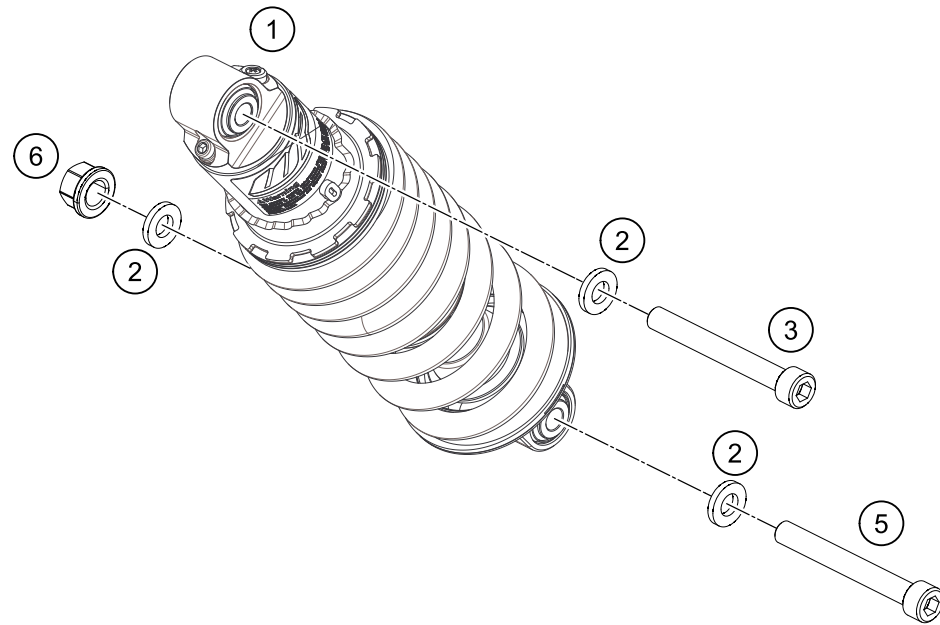

51750

* NEW PART

X ON DEMAND

POS	PARTNUMBER	PARTNAME	PIECE
1	90103023000	SIDE STAND	1
2	93003026000	Side stand bracket	1
3	90103027000	SCREW F. SIDE STAND	1
4	90103029000	MAGNET HOLDER	1
5	90603024000	SIDE STAND SPRING	1
6	J011050133	HH COLLAR SCREW M5X13 SW8	2
7	J982101253	SELF L. NUT M10X1,25 H11 WS17	1
8	93003027000	bolt stud-M10X1.25XL20XBRXPRECOAT	2
9	93511045000	SWITCH SIDE STAND	1
10	90111045010	GUARD F. SIDE STAND SWITCH	1
11	93003034000	nut U flang-M10X1.25XHT.8.5XBRT	2
13	90111040100	Bushing	1

189020360

50181

* NEW PART

X ON DEMAND

SHOCK ABSORBER

390 Duke, orange, 2019 EU 2019

POS	PARTNUMBER	PARTNAME	PIECE
1	93304010000	Shock absorber	1
2	90104010003	PLAIN WASHER 10,2X20X3MM	3
3	93004016100	hexagon socket screw M10X1.25X62	1
5	J020100806	SHCS M10x1.25x80 - 10.9	1
6	90104010002	flanged hex nut M10x1.25 WS13	1

179010410

18463

* NEW PART

X ON DEMAND

POS	PARTNUMBER	PARTNAME	PIECE
1	90504030044	SWING ARM CPL.	1
4	93004060100	Chain cover	1
5	90104037000	Shaft swing arm L=299mm	1
6	90104038000	FLANGED NUT M14X1,5	1
7	J025060083	HH COLLAR SCREW M6X8 SW8	2
8	93004051000	Supporting shell	2
11	93004042000	Special wahser	2
12	90104046000	swingarm adjusting ring	2
13	90104034001	OIL SEAL RING 25X32X7	4
14	90104036000	Thrust washer 22.2x31.7x1	2
15	90104034000	cup for radial shaft seal	4
16	90104031000	lgus plain bearing	4
17	90104032000	sleeve bushing 15.1x20x38	2
18	90104010002	flanged hex nut M10x1.25 WS13	2
19	90104040000	BOLT HEX M10X1,25X50 WS10	2
20	93004064000	Plastic screw 6x30	1
21	93004065000	hexagon socket screw M5X0.8X55	1
22	90604062000	chain slider bushing	2
23	J025060169	HH COLLAR SCREW M6X16 SW8	2
24	93013047000	Support	1
25	J912050101	AH SCREW M5X10	1
27	90204060001	HH COLLAR NUT	1
28	90104040100	screw M5x0.8x30	1
29	90504067000	WASHER CHAIN SLIDING GUARD	1
30	90104070020	SLEEVE CHAIN GUARD	1
31	90904070020	SLEEVE CHAIN GUARD	1
98	90104230010	SWINGARM REP. KIT 11-17	x
99	90104066210	CHAIN GUARD KIT 250/390	x