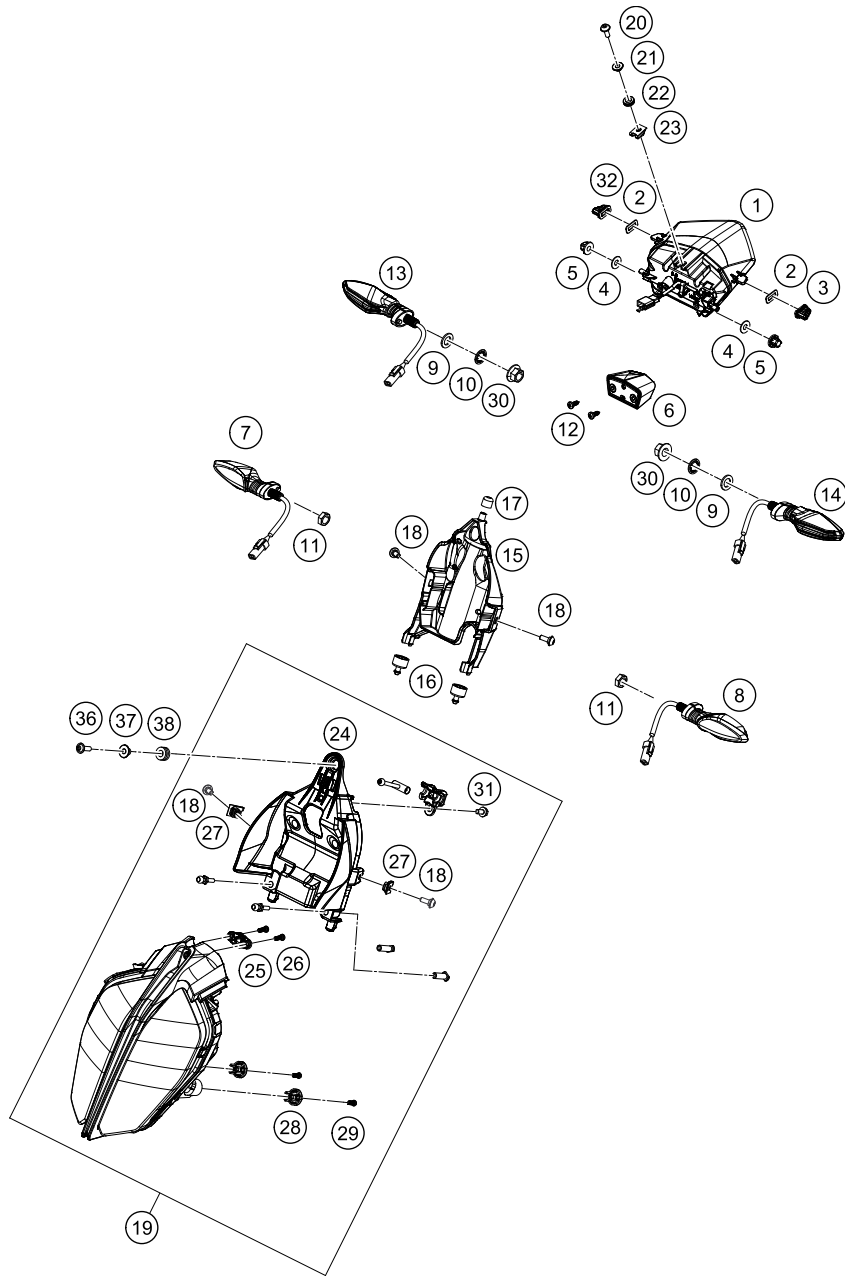

179011390

18356

* NEW PART

X ON DEMAND

POS	PARTNUMBER	PARTNAME	PIECE
1	93014040100	lamp tail MY17	1
2	93014040040	Washer	2
3	93014040020	Rubber grommet tail light left	1
4	93014040030	Washer	2
5	93014040010	Rubber bushing	2
6	90114047000	LICENSE PLATE ILLUMINATION	1
7	93014026000	Indicator front rh	1
8	93014025000	Indicator front lh	1
9	J125100003	WASHER PLAIN 10,5	2
10	J797100003	TOOTHED WASHER M10	2
11	J934100006	Nut hex thin-M10x1.25	2
12	J981420133	SHEET MET.SCR. DIN 7981 4,2X13	2
13	90514036100	FLASHER REAR R/S	1
14	90514035100	FLASHER REAR L/S	1
15	93014013000	Support	1
16	93014015000	Rubber bushing	2
17	93014014000	Rubber bushing	1
18	93008040000	Screw M6X1X13	4
19	93014001344	Headlight	1
20	93014098000	screw truss-M6X1XL 16Xblack	1
21	93014044000	Tail light box	1
22	93014045000	Rubber grommet	1
23	93008082010	Range change metal nut M6	1
24	93014019100	Holder headlamp LED	1
25	93014024100	bush	1
26	93014024110	Screw M4X14	2
27	93008084010	Range change metal nut M6	2
28	93014009000	bush	2
29	93014009010	Screw M5X12	2
30	90103038002	FLANGED NUT M10X1,25 WS14	2
31	93008020060	Screw M6X1X9	1
32	93014049000	Rubber grommet tail light right	1
36	90508006003	AH SCREW M6X1X20	1
37	93014018100	Collar head lamp holder MTG	1
38	93014017000	Rubber bushing	1