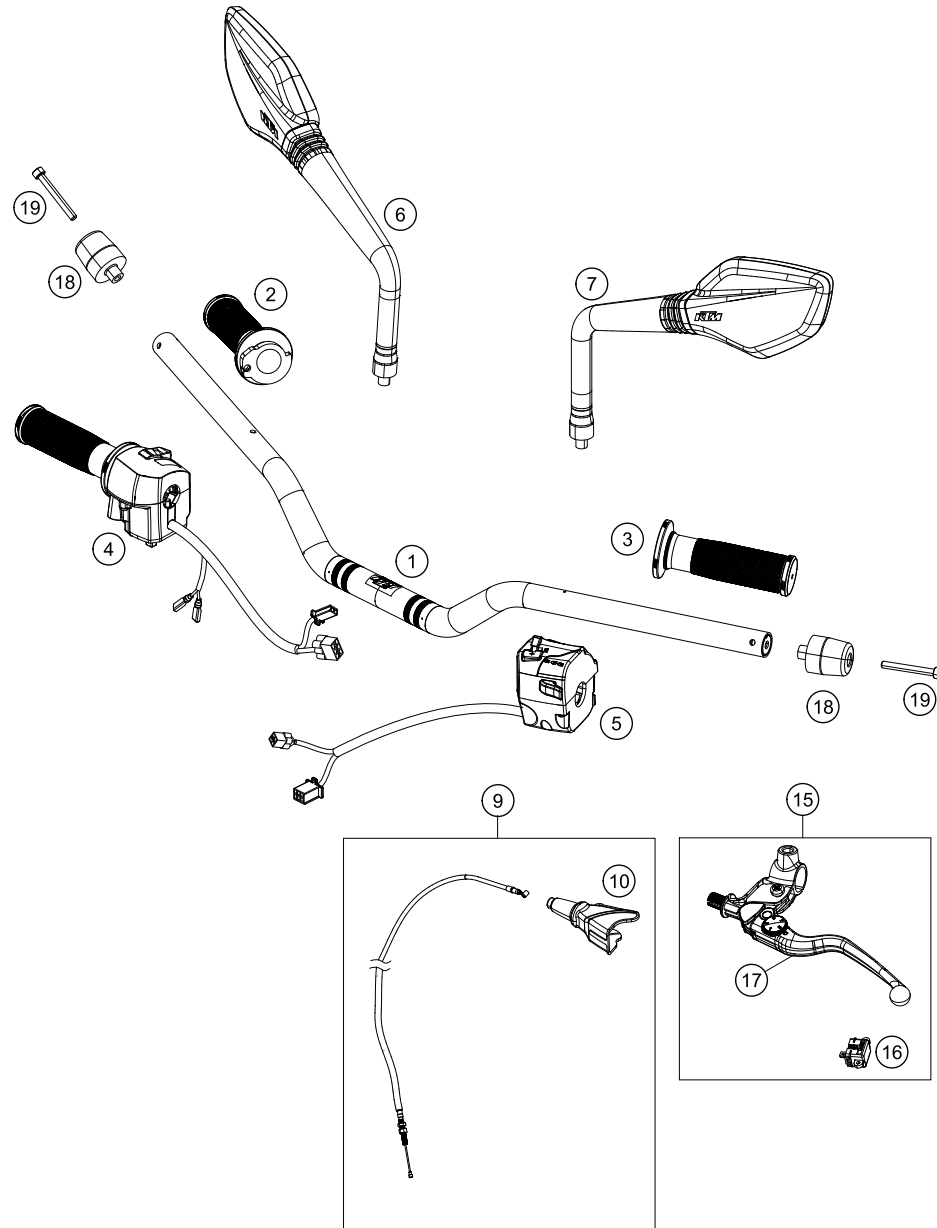

FRONT FORK, TRIPLE CLAMP

390 Duke, orange, 2019 EU 2019

POS	PARTNUMBER	PARTNAME	PIECE
1	93301001100	Assembly leg left	1
1	93301002100	Assembly leg right	1
2	90501045000	AH SCREW M8X1.25X30	8
3	93001034033	Upper triple clamp GDC	1
4	93001032133	assembly lower triple clamp GDC	1
5	90101080044	STEERING HEAD BEARING-KIT	1
6	90101086000	protection cap	1
7	90101036000	adjusting ring steering head	1
8	90501044000	steering head screw	1
9	93014064000	Holder handsbar CUM TFT speedo	1
10	J912080293	Bolt socket-M8X1.25XI 29Xblack	4
11	93001038000	Handlebar clamp	1
12	93032060030	Sleeve clutch cable guide	1
13	93001044000	hexagon socket screw M10X1.25XI 72 8.8	2
14	90101042000	WASHER 10,5X32X2	4
15	90101040000	RUBBER BUSHING	4
16	93001041000	Spacer tube 10.2X12X42	2
17	J982101253	SELF L. NUT M10X1,25 H11 WS17	1
18	43570624	Dirt scarper SKF 43mm black	2
19	43570623	Shaft seal SKF 43x52,9x11,4 black	2
20	43570618	Guide bushing 42x44x20	2
21	48601166S1	FORK OIL SAE4 5L	1
22	40140024	O-ring 43x2 NBR70 siliconized yellow	2
23	93013055000	Hose clamp	1
24	90113055010	sleeve for hose clamp	2
25	J021060156	AH SCREW M6X15 10.9	2
26	93032059000	Bracket clutch cable guide	1
27	93032060020	RUBBER CLUTCH CABLE GUIDE	1
28	90212582001	side reflector, front	2
40	93001007033	assembly fork pipe rh.	1
41	93001006033	assembly fork pipe lh.	1
98	90101000010	REP. KIT FORK KPL.	1

179010110

18818

* NEW PART

X ON DEMAND

HANDLEBAR, CONTROLS

390 Duke, orange, 2019 EU 2019

POS	PARTNUMBER	PARTNAME	PIECE
1	93002001000	Handlebar	1
2	93702010033	THROTTLE GRIP	1
3	90802039000	HAND GRIP L/S	1
4	93511074000	START-EMERGENCY STOP SWITCH	1
5	93011070000	Light switch	1
6	93012041000	Mirror right	1
7	93012040000	Mirror left	1
9	90802090000	CLUTCH CABLE	1
10	93802016000	BOOT CLUTCH LEVER	1
15	93302131000	Clutch lever adjustable	1
16	90511049000	clutch switch	1
17	93502031100	Clutch lever	1
18	90202004001	HANDLEBAR WEIGHT	2
19	J912060553	Hexagon screw M6X55	2