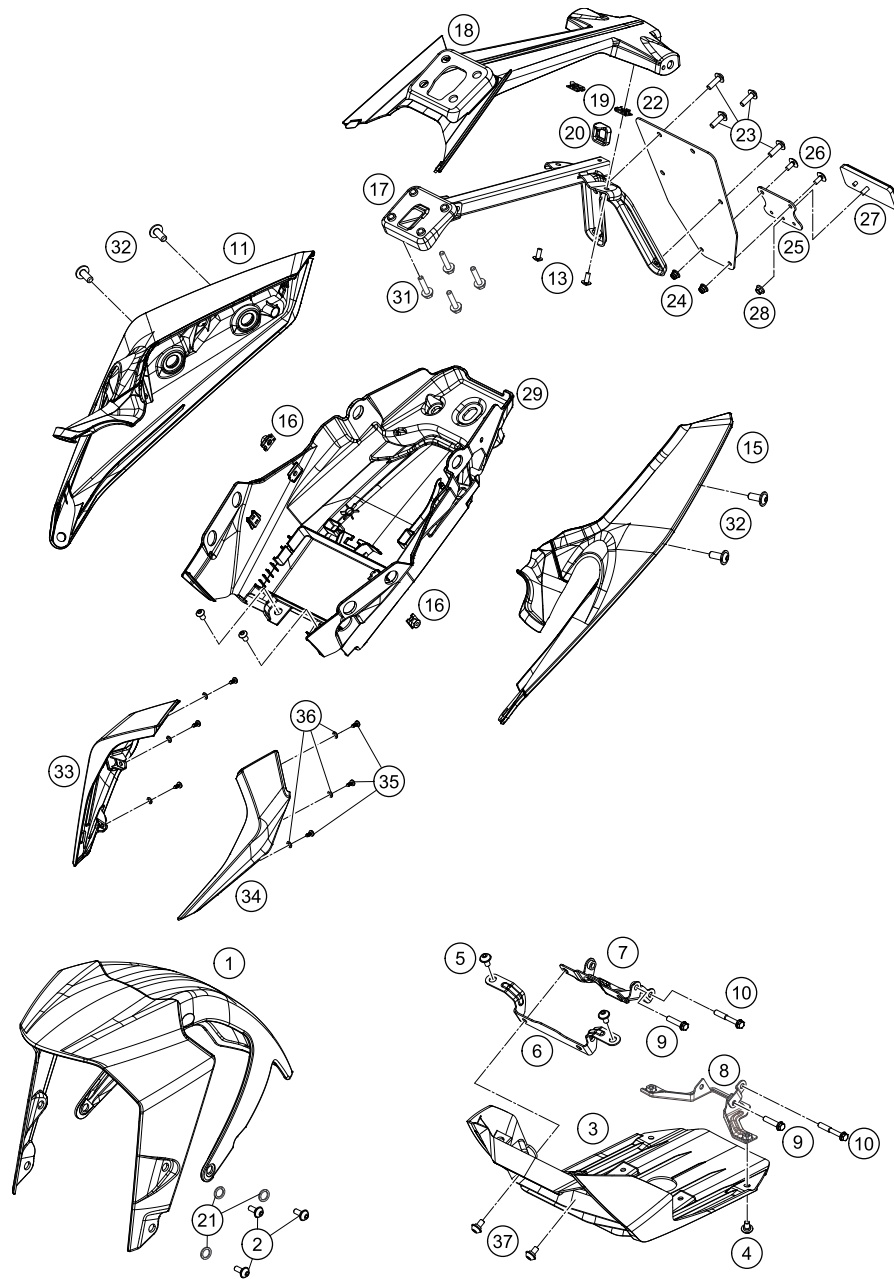

199010710

51844

* NEW PART

X ON DEMAND

FUEL PUMP

390 Duke, orange, 2019 EU 2019

POS	PARTNUMBER	PARTNAME	PIECE
1	93007088000	Fuel pump	1
2	93041007000	Flange for fuel pump	1
3	J025060128	BOLT FLANGE- M6 X 1 X L12.8 XBRT XST	6
4	93807018000	fuel filter	1
5	93007016100	Fuel hose	1
6	93007015000	Fuel hose	1
7	93341013044	Injector upper part with hose complete	1

179010730

44997

* NEW PART

X ON DEMAND

POS	PARTNUMBER	PARTNAME	PIECE
1	9300801003330	Front fender cpl. black	1
2	J031050161	Panhead screw with shoulder	6
3	93308020000	Under-engine fairing 250/390	1
4	93008020060	Screw M6X1X9	4
5	90508006001	SOCKET HEAD BOLT M6X12	2
6	93008021000	Bracket belly pan front	1
7	93008021020	Bracket belly pan rear	1
8	93008021120	Bracket belly pan rear	1
9	J025060144	Hexagon srew M6X14	4
10	J025060359	Hexagon screw M6X35	2
11	9300804210028	Side fairing rs cpl. white	1
13	J031050123	Lens head screw M5X12	2
15	9300804110028	Side fairing ls cpl. white	1
16	90108050001	CLIP NUT M5	6
17	93008015000	License plate holder support	1
18	93008015050	License plate holder support cover	1
19	93008083010	Clip Nut M5	2
20	93008015010	Protection rubber	1
21	93009059000	Washer nylon	6
22	90808016000	REAR FENDER EXT.	1
23	90508006003	AH SCREW M6X1X20	4
24	90102031010	HEX NUT M5 AF8	2
25	90514044000	REFLECTOR MOUNTING	1
26	J005050123	FLAT HEAD SCREW M5X12 PH	2
27	90514045000	REFLECTOR	1
28	90204060001	HH COLLAR NUT	1
29	93008019000	Tail end lower part	1
31	J025060226	Hex collar screw M6X22	4
32	90508008001	AH SCREW M8X20	4
33	93008001000EB	Side mask rgt LED orange	1
34	93008024000EB	Side mark left LED orange	1
35	J981030101	Lens head screw M3,5X10	6
36	J125040003	Washer plain small 4.5X8X0.5XBLK	6
37	93008040000	Screw M6X1X13	2