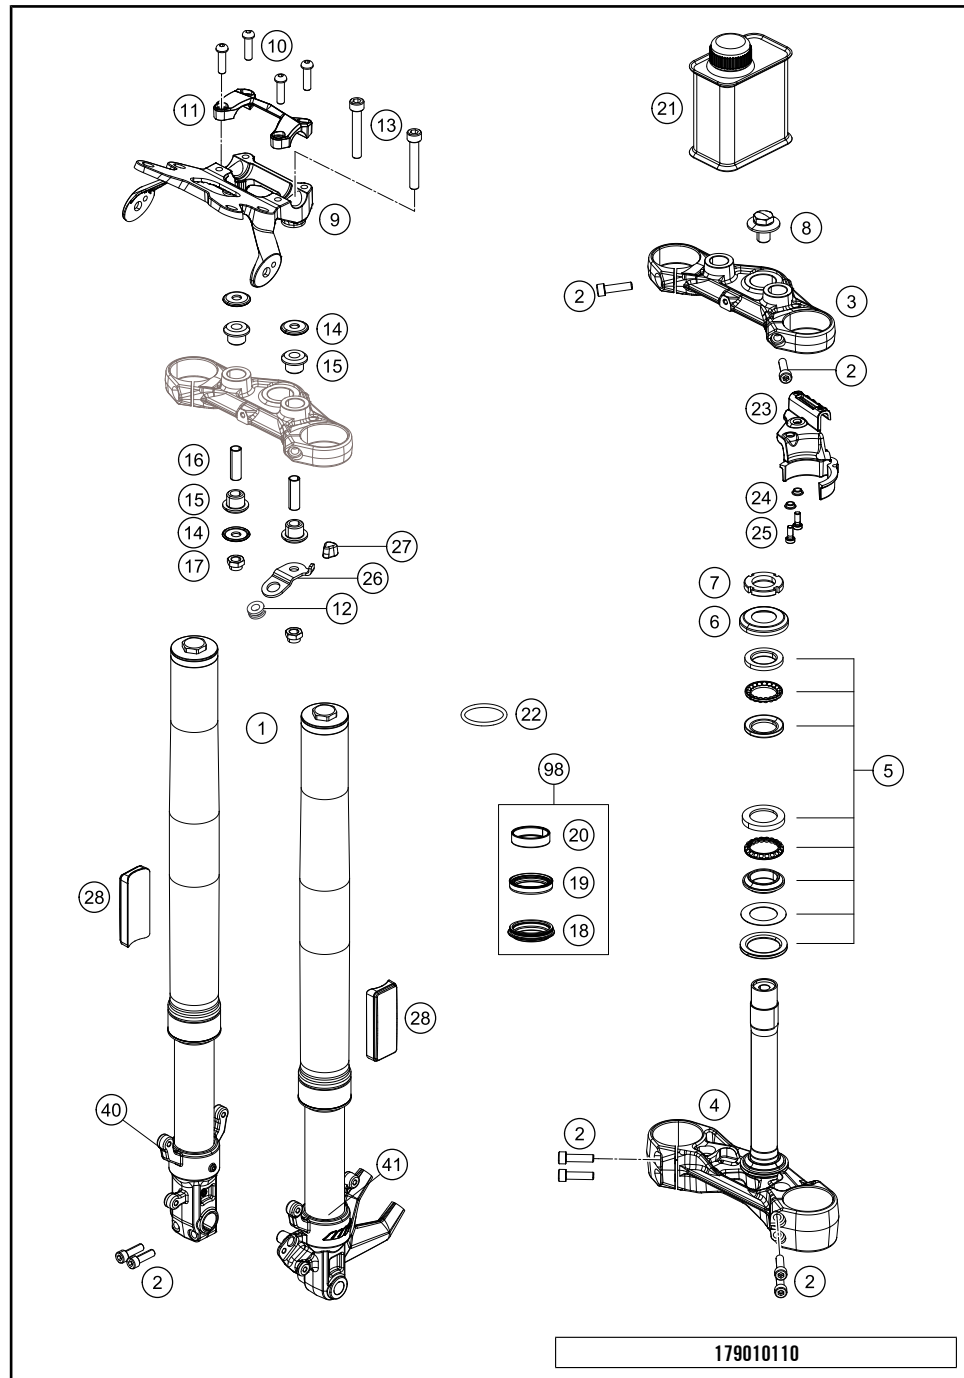

FRONT FORK, TRIPLE CLAMP

390 Duke, orange, 2019 EU 2019

POS	PARTNUMBER	PARTNAME	PIECE
1	93301001100	Assembly leg left	1
1	93301002100	Assembly leg right	1
2	90501045000	AH SCREW M8X1.25X30	8
3	93001034033	Upper triple clamp GDC	1
4	93001032133	assembly lower triple clamp GDC	1
5	90101080044	STEERING HEAD BEARING-KIT	1
6	90101086000	protection cap	1
7	90101036000	adjusting ring steering head	1
8	90501044000	steering head screw	1
9	93014064000	Holder handsbar CUM TFT speedo	1
10	J912080293	Bolt socket-M8X1.25XI 29Xblack	4
11	93001038000	Handlebar clamp	1
12	93032060030	Sleeve clutch cable guide	1
13	93001044000	hexagon socket screw M10X1.25XI 72 8.8	2
14	90101042000	WASHER 10,5X32X2	4
15	90101040000	RUBBER BUSHING	4
16	93001041000	Spacer tube 10.2X12X42	2
17	J982101253	SELF L. NUT M10X1,25 H11 WS17	1
18	43570624	Dirt scarper SKF 43mm black	2
19	43570623	Shaft seal SKF 43x52,9x11,4 black	2
20	43570618	Guide bushing 42x44x20	2
21	48601166S1	FORK OIL SAE4 5L	1
22	40140024	O-ring 43x2 NBR70 siliconized yellow	2
23	93013055000	Hose clamp	1
24	90113055010	sleeve for hose clamp	2
25	J021060156	AH SCREW M6X15 10.9	2
26	93032059000	Bracket clutch cable guide	1
27	93032060020	RUBBER CLUTCH CABLE GUIDE	1
28	90212582001	side reflector, front	2
40	93001007033	assembly fork pipe rh.	1
41	93001006033	assembly fork pipe lh.	1
98	90101000010	REP. KIT FORK KPL.	1