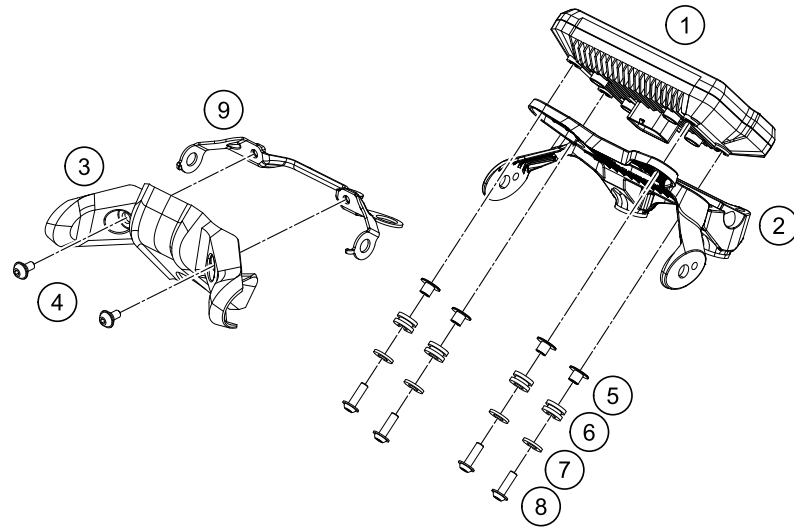

POS	PARTNUMBER	PARTNAME	PIECE
1	93314069100	Kombiinstrument	1
2	93014064000	Holder handsbar CUM TFT speedo	1
3	93014064100	Back cover TFT holder	1
4	93008020060	Screw M6X1X9	2
5	93014062010	Collar TFT speedo small	4
6	90507040001	RUBBER SLEEVE	4
7	93308015010	Washer, license plate holder support	4
8	90508006003	AH SCREW M6X1X20	4
9	93014064200	Bracket TFT Cover black	1
13	93011066044	Ignition lock complete	1
14	93011064100	Special screw for ignition lock	2
15	93807008000	Fuel tank cap	1
16	90107050050	SEAT LOCK	1
17	93007051000	Retaining bracket	1
18	93011066010	Positioning rubber	1
20	90211066144	Lock set cpl.	1
21	90111067100	BLANK KEY 125/200 DUKE	x

189011430

51769

* NEW PART

X ON DEMAND