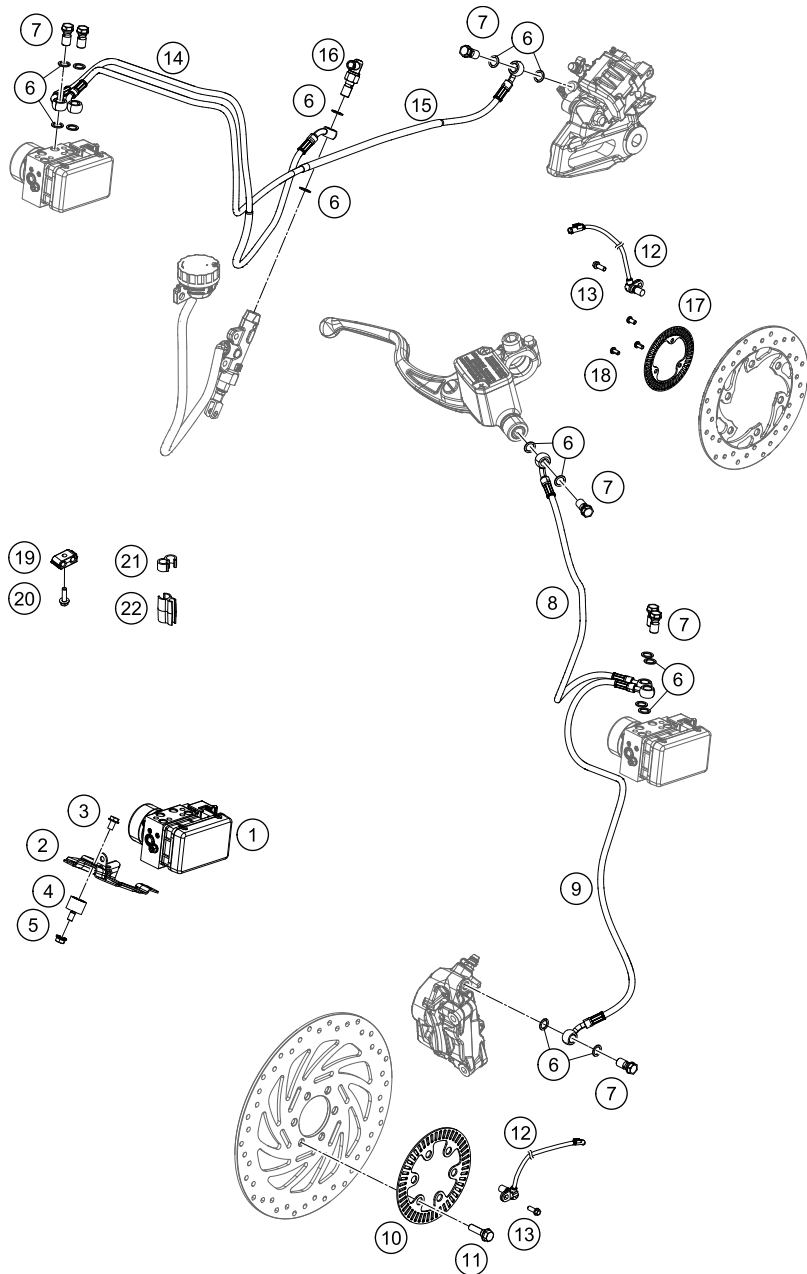

189011430

51769

* NEW PART

X ON DEMAND

POS	PARTNUMBER	PARTNAME	PIECE
1	93015001000	Activated carbon filter	1
2	93015003000	Rubber band	2
3	93015020000	Hose	1
4	90607017001	SPRING BAND CLAMP 15X10	1
5	90607017003	SPRING BAND CLAMP D13	8
6	90607030000	fuel tank vent valve	1
7	93015021000	Pre-formed hose	1
8	90207016004	CONNECTOR TUBE EVAP	1
9	90607017002	CLAMP D9	3
10	93015027000	Tube connector to throttle body ETB	1
11	93015017000	Y connection	1
12	90507015000	CONNECTOR Y SHAPE	1
13	93015026000	Pre-formed hose	1
14	90515023000	TUBE CONNECTOR TO PLUG	1
15	90515011000	PLUG FUEL DRAIN	1
16	J912060123	hexagon socket screw M6X12	1
17	J125060006	Washer M6	1
18	93015032000	Fitting panel	1
19	90107013008	CLAMP	1
20	93015029000	Hose active carbon filter	1

179021510

18471

* NEW PART

X ON DEMAND

POS	PARTNUMBER	PARTNAME	PIECE
1	93342031044	Unit ABS WET KT22	1
2	93041030020	Retaining bracket	1
3	J026060083	HH COLLAR SCREW M6X8 SW10	3
4	90135001001	silentbloc M6	3
5	J926060000	FLANGED NUT M6 WS10 SELF LOCK.	3
6	90113026000	COPPER GASKET	16
7	90113013000	BANJO SCREW	7
8	93013035000	Brake hose	1
9	93013036000	Brake hose	1
10	93042020000	SENSORRING ABS	1
11	90110062000	SPECIAL SCREW M8X25 SELF LOCK.	6
12	90142125000	ABS SENSOR	2
13	J028060166	BOLT M6X16	2
14	93013037000	Brake hose	1
15	93013038000	Brake hose	1
16	90111051000	brake light switch, rear	1
17	90142021000	SENSOR DISC REAR	1
18	90142021001	SCREW FOR ABS	3
19	93813024000	brake hose clamp	3
20	J025060209	HH COLLAR SCREW M6X20	1
21	93813035000	CLAMP SENSOR CABLE	4
22	93813147000	CLAMP FOR BRAKE HOSE	2