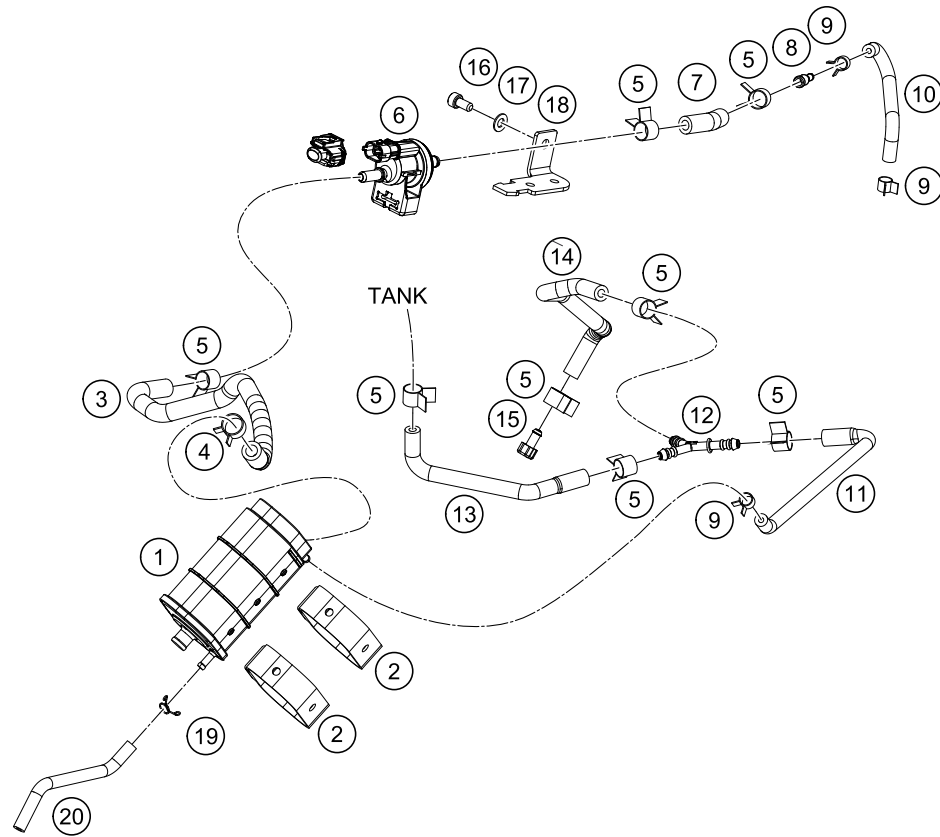

179011412

49824

* NEW PART

X ON DEMAND

POS	PARTNUMBER	PARTNAME	PIECE
1	93314069100	Kombiinstrument	1
2	93014064000	Holder handsbar CUM TFT speedo	1
3	93014064100	Back cover TFT holder	1
4	93008020060	Screw M6X1X9	2
5	93014062010	Collar TFT speedo small	4
6	90507040001	RUBBER SLEEVE	4
7	93308015010	Washer, license plate holder support	4
8	90508006003	AH SCREW M6X1X20	4
9	93014064200	Bracket TFT Cover black	1
13	93011066044	Ignition lock complete	1
14	93011064100	Special screw for ignition lock	2
15	93807008000	Fuel tank cap	1
16	90107050050	SEAT LOCK	1
17	93007051000	Retaining bracket	1
18	93011066010	Positioning rubber	1
20	90211066144	Lock set cpl.	1
21	90111067100	BLANK KEY 125/200 DUKE	x

189011430

51769

* NEW PART

X ON DEMAND

POS	PARTNUMBER	PARTNAME	PIECE
1	93015001000	Activated carbon filter	1
2	93015003000	Rubber band	2
3	93015020000	Hose	1
4	90607017001	SPRING BAND CLAMP 15X10	1
5	90607017003	SPRING BAND CLAMP D13	8
6	90607030000	fuel tank vent valve	1
7	93015021000	Pre-formed hose	1
8	90207016004	CONNECTOR TUBE EVAP	1
9	90607017002	CLAMP D9	3
10	93015027000	Tube connector to throttle body ETB	1
11	93015017000	Y connection	1
12	90507015000	CONNECTOR Y SHAPE	1
13	93015026000	Pre-formed hose	1
14	90515023000	TUBE CONNECTOR TO PLUG	1
15	90515011000	PLUG FUEL DRAIN	1
16	J912060123	hexagon socket screw M6X12	1
17	J125060006	Washer M6	1
18	93015032000	Fitting panel	1
19	90107013008	CLAMP	1
20	93015029000	Hose active carbon filter	1