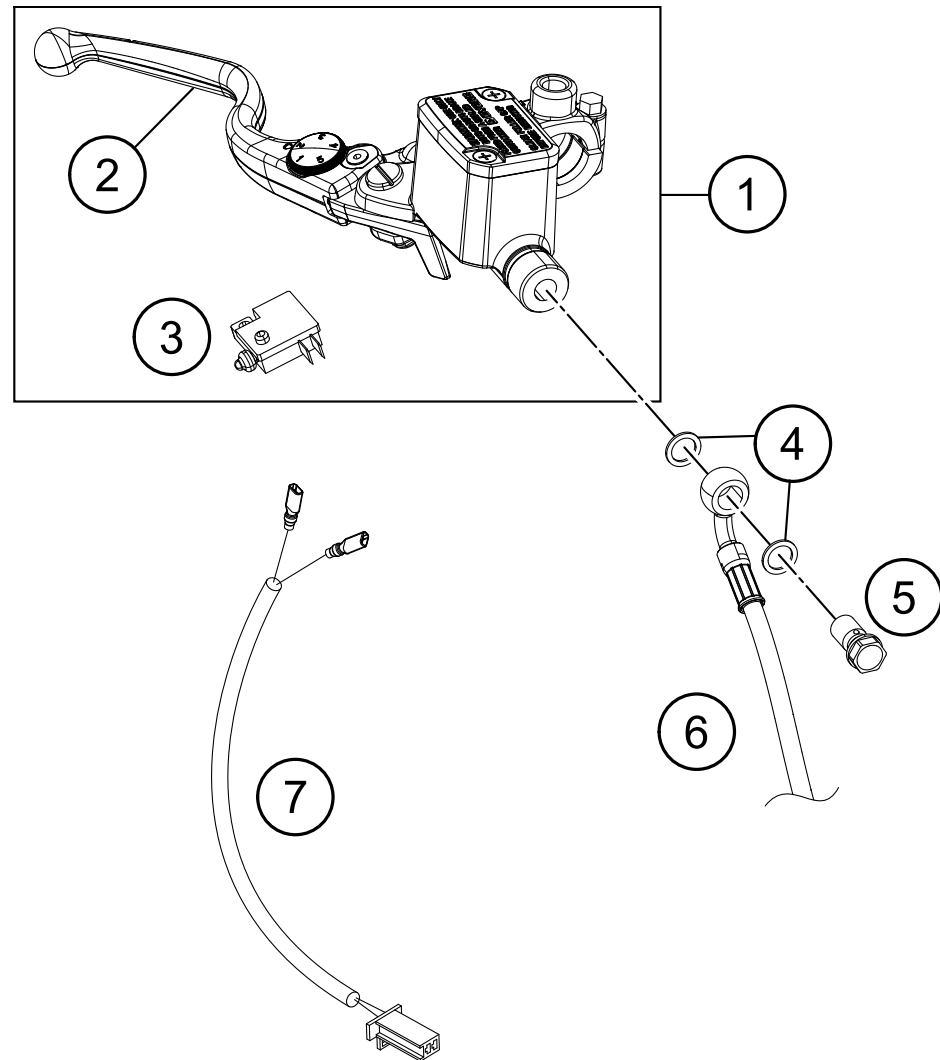

179011010

18819

* NEW PART X ON DEMAND

189011110

POS	PARTNUMBER	PARTNAME	PIECE
1	93311075000	Main wiring harness	1
2	93011060100	Horn	1
3	J025080123	HH COLLAR SCREW M8X12 SW12	1
4	93541088000	rollover sensor	1
5	J025060169	HH COLLAR SCREW M6X16 SW8	2
6	93811043000	resistor	1
7	93539010000	Start OK control unit	1
8	90511030000	indicator relay	1
9	93011034000	Voltage regulator	1
10	J025060253	bolt flanged M6X25	2
11	93041080050	Cable	1
12	93011059000	Starter cable 6MM	1
13	93011197000	Ground wire	1
14	90111058000	STARTER RELAY	1
15	93011055060	Band batterie	1
16	93011055000	Battery rubber holder	1
17	93011054000	BOX BATTERY	1
18	93008018060	Cross brace cover	1
19	90611053000	BATTERY 12V/8AH	1
20	75011088010	FUSE 10A 07	8
21	75011088015	FUSE 15A 07	3
22	75011088030	FUSE 30A	2
23	J005050123	FLAT HEAD SCREW M5X12 PH	3
24	90108050001	CLIP NUT M5	3
25	93038091000	Pigtail oil pressure switch	1
26	93011056100	Bracket battery band	1
27	90611057000	relay (interlock)	4
28	93011026000	protector	1
29	93511084000	PIGTAIL PH-3 FUEL PUMP	1
30	93008078000	Rubber grommet	2
31	93042033000	Cable earth ABS	1
31	93811099000	wiring harness temperatur sensor	1
32	J025060122	Hex collar screw M6X12	2
33	90107088050	WASHER 5,2X14X2MM	1
34	J912050166	bolt socket-M5X0.8XL16XC18.8XBRT	1

51752

* NEW PART

X ON DEMAND

FRONT BRAKE CONTROL

390 Duke, orange, 2019 EU 2019

POS	PARTNUMBER	PARTNAME	PIECE
1	93313001033	Master cylinder front_adjustable lever	1
2	93713002033	Brake lever cpl.	1
3	90111050000	brake light switch, front	1
4	90113026000	COPPER GASKET	2
5	90113013000	BANJO SCREW	1
6	93013035000	Brake hose	1
7	90111050050	WIRE BRAKE LIGHT SWITCH FRONT	1