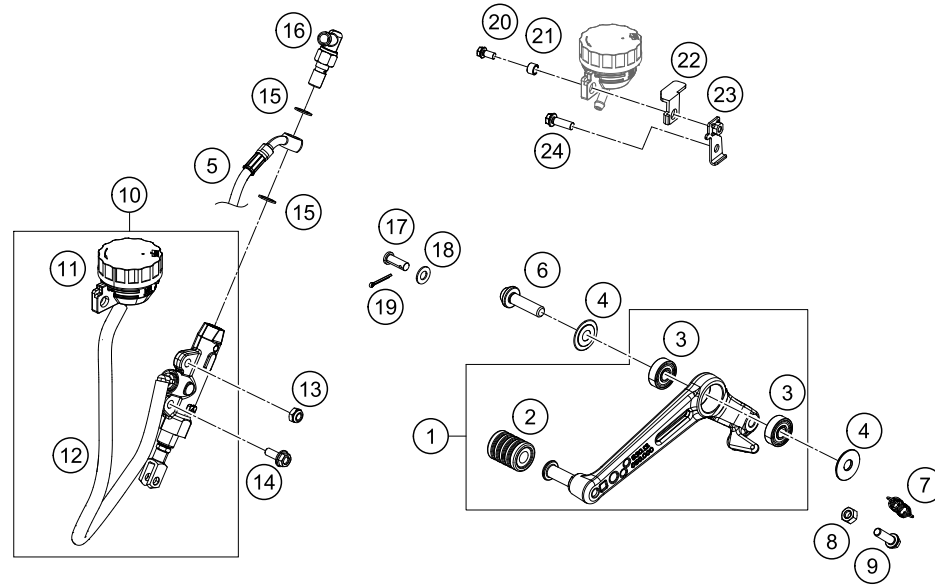

51752

* NEW PART

X ON DEMAND

FRONT BRAKE CONTROL

390 Duke, orange, 2019 EU 2019

POS	PARTNUMBER	PARTNAME	PIECE
1	93313001033	Master cylinder front_adjustable lever	1
2	93713002033	Brake lever cpl.	1
3	90111050000	brake light switch, front	1
4	90113026000	COPPER GASKET	2
5	90113013000	BANJO SCREW	1
6	93013035000	Brake hose	1
7	90111050050	WIRE BRAKE LIGHT SWITCH FRONT	1

179021310

49400

* NEW PART

X ON DEMAND

POS	PARTNUMBER	PARTNAME	PIECE
1	93013050033	Footbrake lever complete	1
2	90134035000	GEAR SHIFT LEVER RUBBER	1
3	J625060800	BALL BEARING 608	2
4	90134031020	thrust washer, gear shift lever	2
5	93013037000	Brake hose	1
6	90134034300	BOLT SHIFT LEVER silver	1
6	90534034300	BOLT SHIFT LEVER black	1
7	90113052000	brake pedal spring	1
8	J934060001	nut hex thick	1
9	J025060203	HH COLLAR SCREW M6X20 SW10	1
10	93013060000	Rear master cylinder	1
11	90113009000	BRAKE FLUID RESERVOIR CPL.	1
12	93313073000	reservoir tube kit	1
13	J926060006	nut hex flanged	1
14	90130059000	HH COLLAR SCREW M6X16	1
15	90113026000	COPPER GASKET	2
16	90111051000	brake light switch, rear	1
17	90113057000	pin for fork end	1
18	90103040001	PLAIN WASHER 6,4X12X1	1
19	J094020153	splint pin 2x15mm	1
20	J025060181	Hex collar screw M6X18	1
21	93035065020	Spacer bushing	1
22	93013068010	Bracket, reservoir	1
23	93013068000	Sheet	1
24	J025050103	HH-COLLAR SCREW M5X10	1