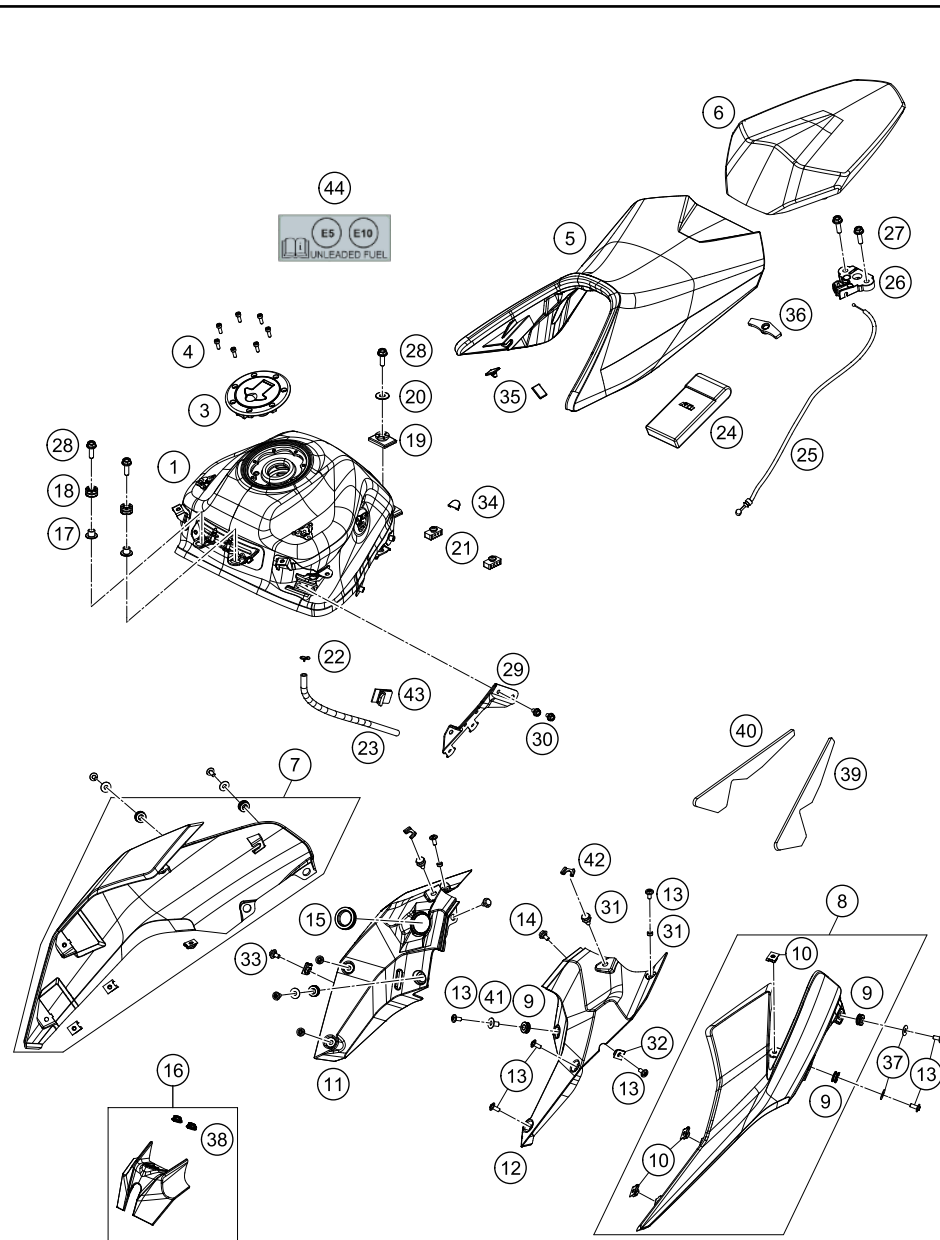

POS	PARTNUMBER	PARTNAME	PIECE
1	93007113000	Fuel tank	1
3	93807008000	Fuel tank cap	1
4	J912050151	AH SCREW M5X14 BLACK	7
5	93007040000	Rider seat	1
6	93007047000	Seat passenger complete	1
7	93008051000EB	Frontspoiler right orange	1
8	93008050000EB	Frontspoiler left orange	1
9	930080500040	Rubber bushing	6
10	93003077000	Clip nut M6	6
11	93008055000	Inner cover right	1
12	93008056000	Inner cover left	1
13	90508006001	SOCKET HEAD BOLT M6X12	12
14	93008048000	Special screw	2
15	93035065010	Rubber bushing	1
16	93008057033	Cover for ignition lock complete	1
17	93008034000	Bushing	2
18	90507013006	GROMMET TANK MOUNTING	2
19	93007014000	Tank guard rear	1
20	90111060010	WASHER PLAIN 8,4X25X2	1
21	93007040010	Seat cowl pad	2
22	90507017000	HOSE CLAMP	1
23	93015029050	Hose active carbon filter	1
24	90529099000	TOOLKIT	1
25	93007052000	Cable seat lock	1
26	93007050000	Sseat lock ZSB	1
27	J025060203	HH COLLAR SCREW M6X20 SW10	2
28	J025080253	Hexagon screw M8X25	3
29	93015102000	Fastening	1
30	J025060103	HH COLLAR SCREW M6X10 SW10	2
31	93008044000	Sleeve spoiler inner RR MTG	2
32	90103097000	clip nut	2
33	90108076000	SPECIAL SCREW M6X12X3	1
34	93008059000	Rubber cap tank	4
35	90507047041	SEAT DUMPER SOZIUS SEAT	2
36	93007046000	Seat cowl pad	1
37	930080500050	Washer 6.2X20X1.5	6
38	93011068010	Rubber grommet ignition lock cover	2
39	93007025020	Tape cover LH	1

199010710

51844

* NEW PART

X ON DEMAND