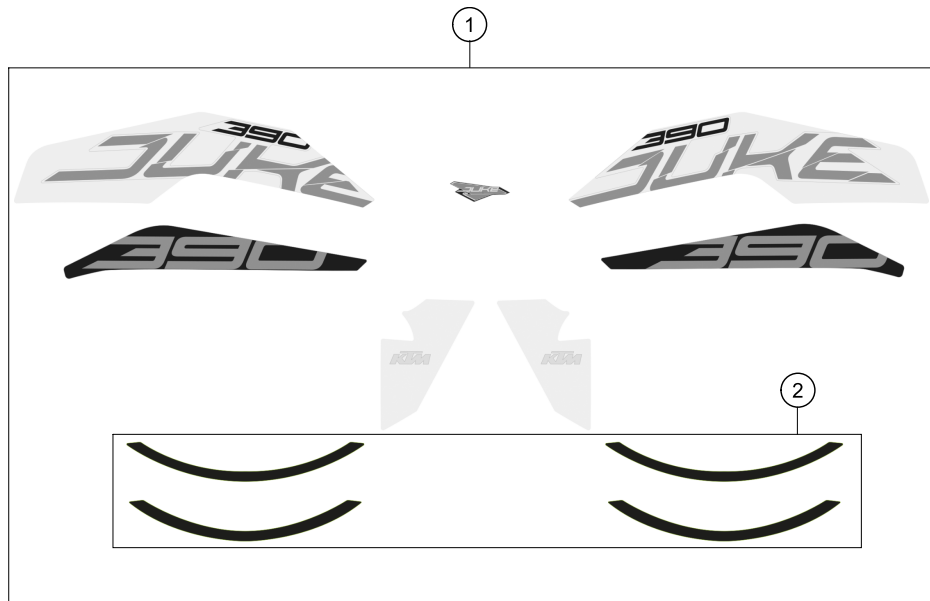

179020810

51620

* NEW PART

X ON DEMAND

DECAL

390 Duke, orange, 2019 EU 2019

POS	PARTNUMBER	PARTNAME	PIECE
1	90208099200	Decal kit 390 Duke orange	1
2	90208097000	Kit DCL wheel rim D390	x
3	93001045000	Decal Fork front WP	2

179020830

18484

* NEW PART

X ON DEMAND

POS	PARTNUMBER	PARTNAME	PIECE
1	93009001044EB	Front wheel cpl. orange	1
2	93309060000	Brake disc front 320MM	1
3	J760223508	SHAFT SEAL RING 22X35X8	2
4	J625062023	BALL BEARING 6202	2
5	90109011000	Spacer front wheel	1
6	93009081000	Front axle	1
7	90209083000	BEARING BUSHING	2
8	90109082000	flanged bolt M8	1
9	J472035150	Circlip 35X1,5	1
10	90110062000	SPECIAL SCREW M8X25 SELF LOCK.	6
11	90109076000	VALVE CPL.	1
12	90109011001	Fixation bearing spacer tube	1
13	93042020000	SENSORRING ABS	1
99	90109015100	FRONT WHEEL REP. KIT	1