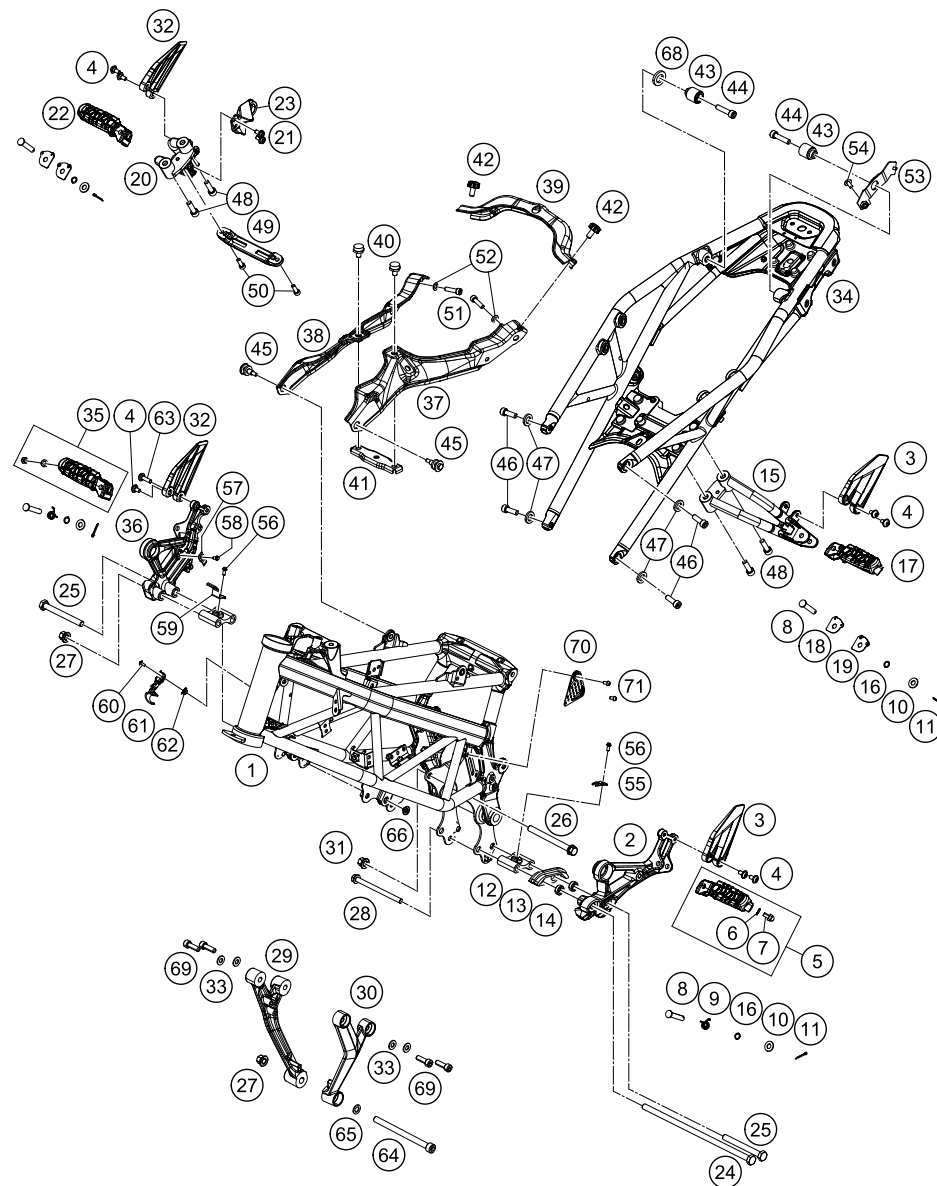

189020310

POS	PARTNUMBER	PARTNAME	PIECE
1	93003001100EB	Frame Duke 18 orange	1
2	93003038000	Footrest bracket front left	x
3	93003048050	Heel protector left	2
4	93008020060	Screw M6X1X9	x
5	93003140033	Front footpeg compl. left	1
6	90103040001	PLAIN WASHER 6,4X12X1	2
7	J029060103S	CAP SCREW M6X10 SS	2
8	93003054000	Pin footrest pivot black	4
9	90103042000	footrest return spring	2
10	J125080004	WASHER M8	4
11	J094018250	PIN 25X1,8MM	4
12	90103038001	footrest support holder, front	2
13	90104070000	chainguide	1
14	90104066010	spacer chainguide	2
15	93003048000	Footrest bracket rear left	1
16	J770009015	O-RING 9X1,5	4
17	93003150033	Rear footpeg compl. left	1
18	93003053000	Plate lock pillion step bottom	2
19	93003052000	Plate lock pillion step top	2
20	93003049000	Footrest bracket rear right	1
21	J025060101	Hexagon screw M6X10	2
22	93003151033	Rear footpeg compl. right	1
23	93005084000	Retaining bracket	1
24	J025102656	HH COLLAR SCREW M10X1,25X265	1
25	J025100926	HH COLLAR SCREW M10X1,25X92	2
26	J025101103	HH COLLAR SCREW M10X110 WS14	1
27	90103038002	FLANGED NUT M10X1,25 WS14	3
28	J027081053	HH COLLAR SCREW M8X105 SW12	1
29	93303006000	Engine brace right	1
30	93303005000	Engine brace left250/390	1
31	93003005100	Nut socket-M10x1.25	1
32	93003049050	Heel protector right	2
33	J125080006	Washer M8	4
34	9300300200028	Rear frame white	1
35	93003141033	Front footpeg compl. right	1
36	93003039000	Footrest bracket front right	1
37	93003002050	Bracket spider lh	1
38	93003002151	Bracket spider rh	1

51750

* NEW PART

X ON DEMAND