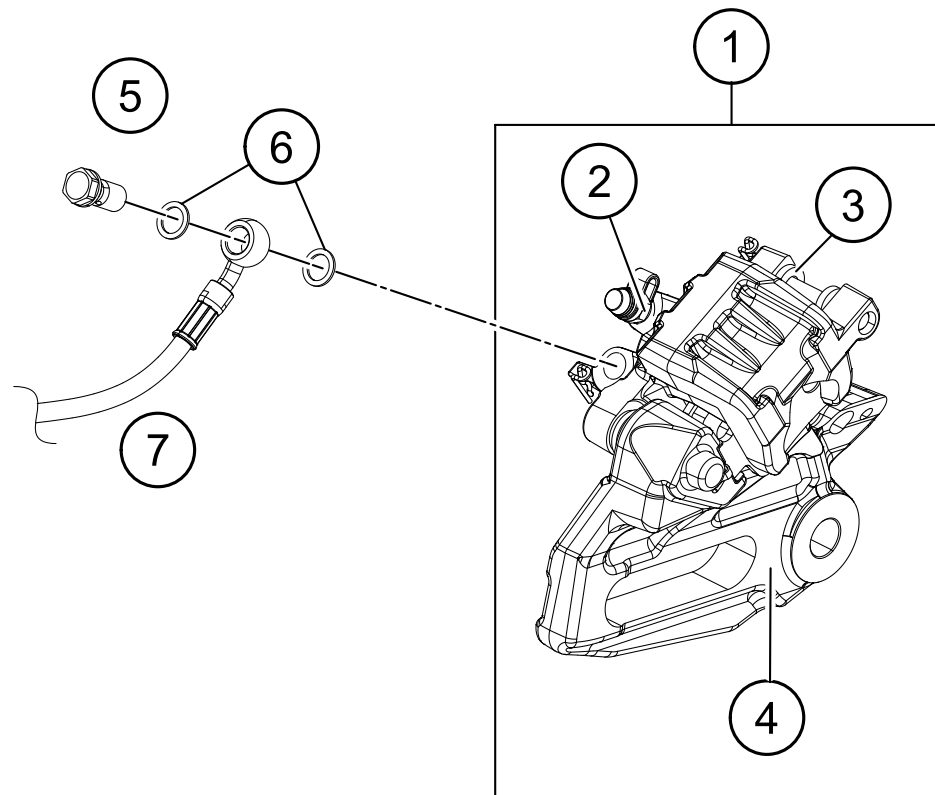

REAR BRAKE CALIPER

390 Duke, orange, 2019 EU 2019

POS	PARTNUMBER	PARTNAME	PIECE
1	90113080000	brake caliper, rear cpl.	1
2	90113121000	BLEEDER SCREW	1
3	90113090000	REAR BRAKE PADS - SET	1
4	90113075000	BRAKE CALIPER SUPPORT REAR	1
5	90113013000	BANJO SCREW	1
6	90113026000	COPPER GASKET	2
7	93013038000	Brake hose	1

179011390

18356

* NEW PART

X ON DEMAND