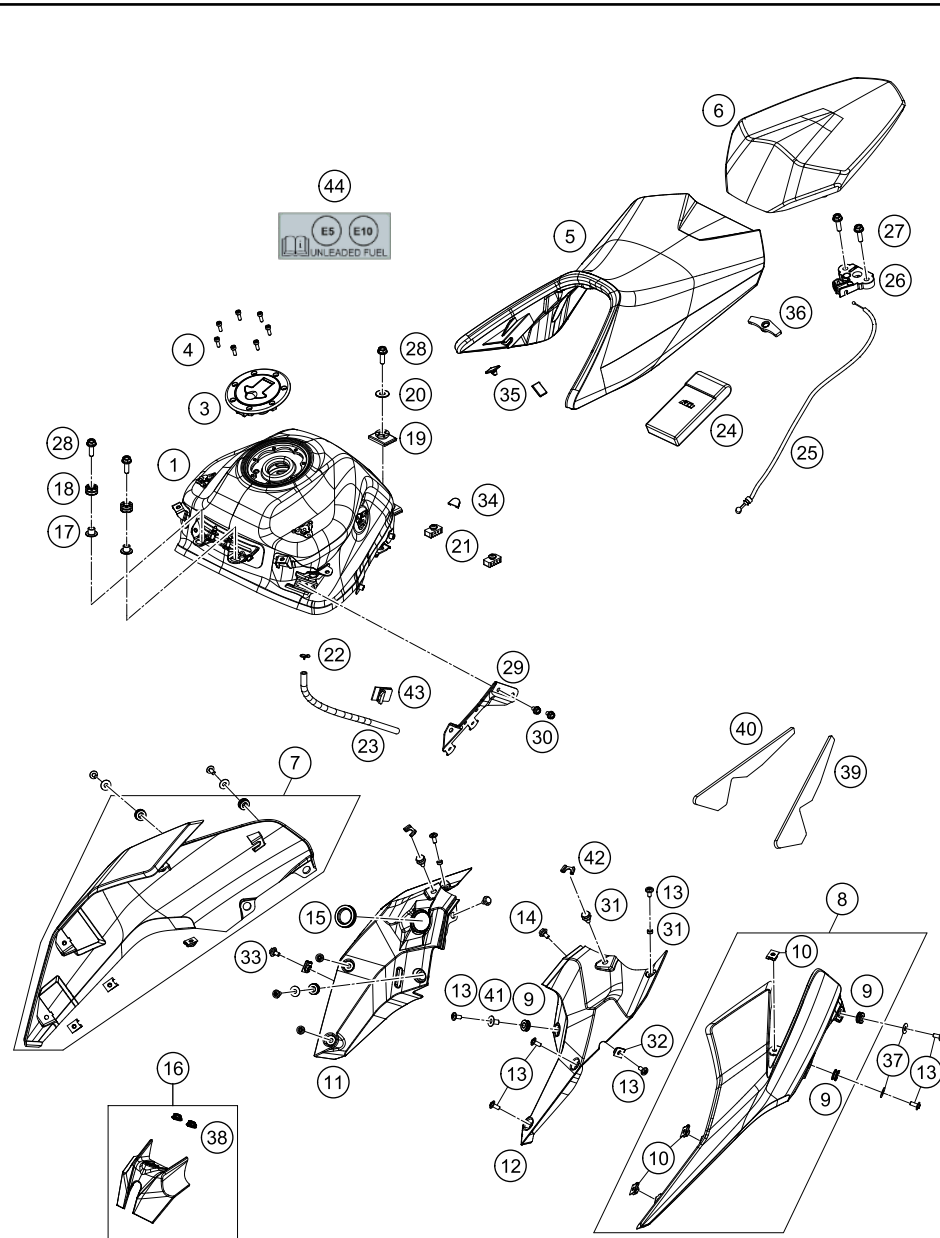

POS	PARTNUMBER	PARTNAME	PIECE
40	93007025010	Tape cover RH	1
41	93014051000	Sleeve-illumination bkt	2
42	93008065000	Rubber grommet tank spoiler	2
43	90107029000	BRACKET DRAIN TUBE CPL.	1
44	21007098000	Sticker fuel labelling	1

199010710

51844

* NEW PART

X ON DEMAND