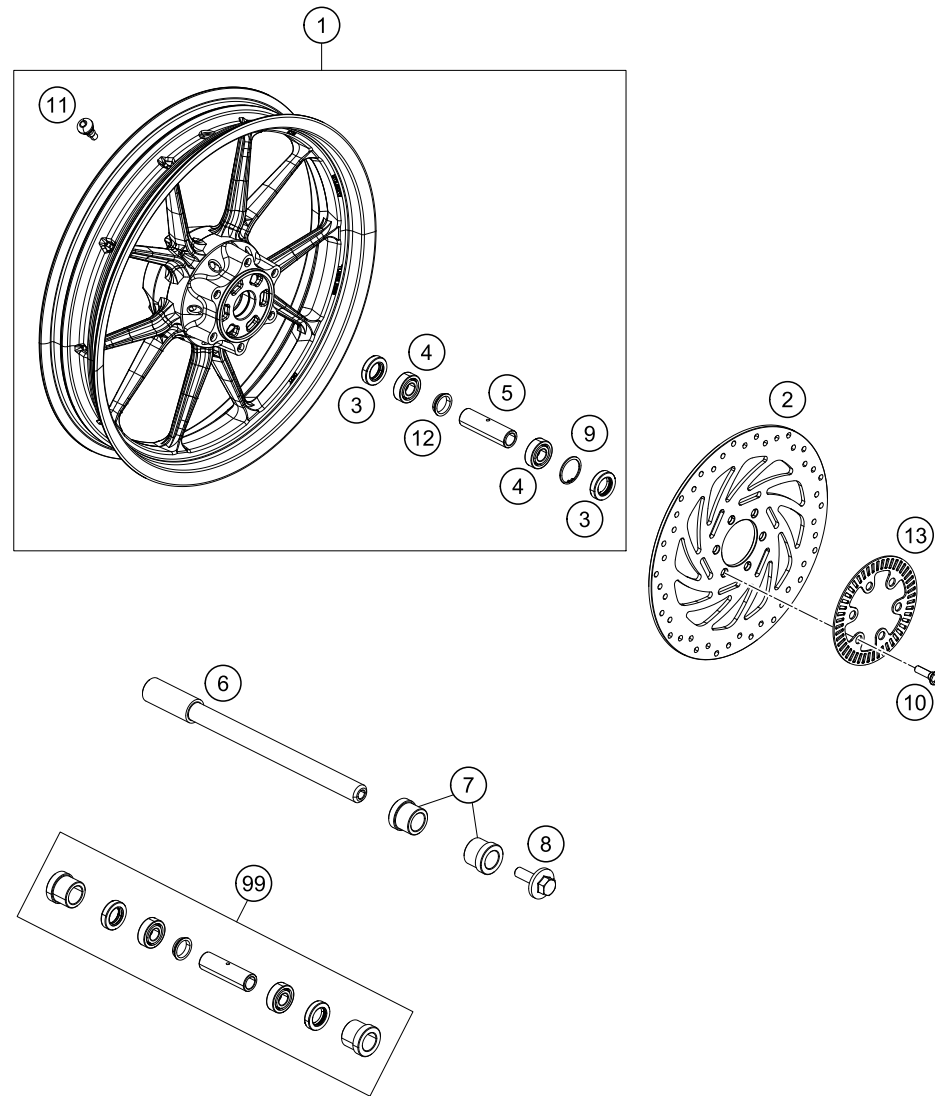

179010730

44997

* NEW PART

X ON DEMAND

POS	PARTNUMBER	PARTNAME	PIECE
1	9300801003330	Front fender cpl. black	1
2	J031050161	Panhead screw with shoulder	6
3	93308020000	Under-engine fairing 250/390	1
4	93008020060	Screw M6X1X9	4
5	90508006001	SOCKET HEAD BOLT M6X12	2
6	93008021000	Bracket belly pan front	1
7	93008021020	Bracket belly pan rear	1
8	93008021120	Bracket belly pan rear	1
9	J025060144	Hexagon srew M6X14	4
10	J025060359	Hexagon screw M6X35	2
11	9300804210028	Side fairing rs cpl. white	1
13	J031050123	Lens head screw M5X12	2
15	9300804110028	Side fairing ls cpl. white	1
16	90108050001	CLIP NUT M5	6
17	93008015000	License plate holder support	1
18	93008015050	License plate holder support cover	1
19	93008083010	Clip Nut M5	2
20	93008015010	Protection rubber	1
21	93009059000	Washer nylon	6
22	90808016000	REAR FENDER EXT.	1
23	90508006003	AH SCREW M6X1X20	4
24	90102031010	HEX NUT M5 AF8	2
25	90514044000	REFLECTOR MOUNTING	1
26	J005050123	FLAT HEAD SCREW M5X12 PH	2
27	90514045000	REFLECTOR	1
28	90204060001	HH COLLAR NUT	1
29	93008019000	Tail end lower part	1
31	J025060226	Hex collar screw M6X22	4
32	90508008001	AH SCREW M8X20	4
33	93008001000EB	Side mask rgt LED orange	1
34	93008024000EB	Side mark left LED orange	1
35	J981030101	Lens head screw M3,5X10	6
36	J125040003	Washer plain small 4.5X8X0.5XBLK	6
37	93008040000	Screw M6X1X13	2

179020830

18484

* NEW PART

X ON DEMAND

POS	PARTNUMBER	PARTNAME	PIECE
1	93009001044EB	Front wheel cpl. orange	1
2	93309060000	Brake disc front 320MM	1
3	J760223508	SHAFT SEAL RING 22X35X8	2
4	J625062023	BALL BEARING 6202	2
5	90109011000	Spacer front wheel	1
6	93009081000	Front axle	1
7	90209083000	BEARING BUSHING	2
8	90109082000	flanged bolt M8	1
9	J472035150	Circlip 35X1,5	1
10	90110062000	SPECIAL SCREW M8X25 SELF LOCK.	6
11	90109076000	VALVE CPL.	1
12	90109011001	Fixation bearing spacer tube	1
13	93042020000	SENSORRING ABS	1
99	90109015100	FRONT WHEEL REP. KIT	1