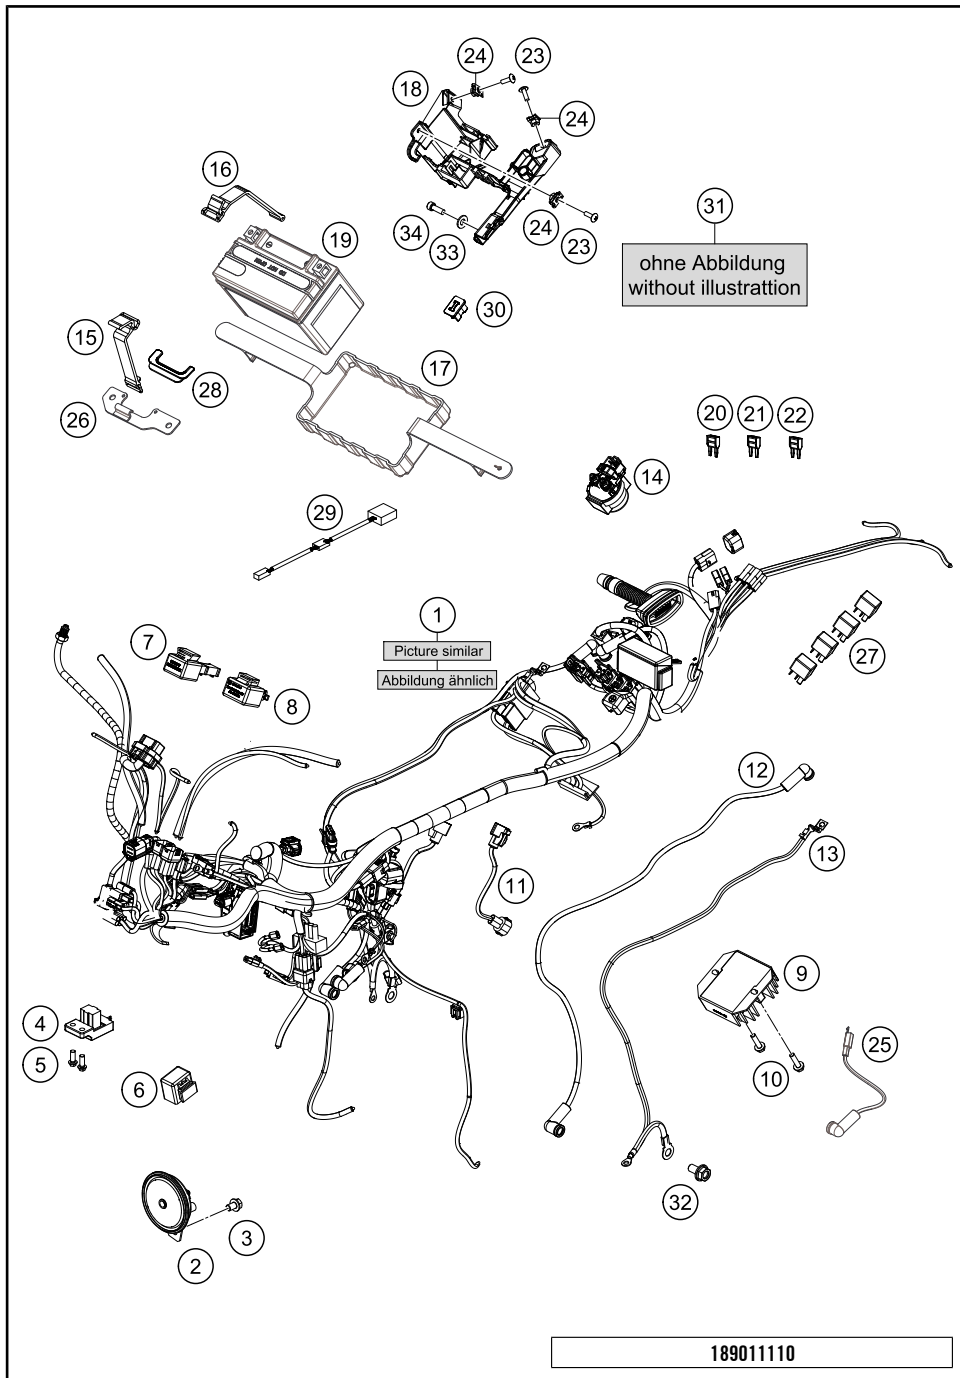

189011110

POS	PARTNUMBER	PARTNAME	PIECE
1	93311075000	Main wiring harness	1
2	93011060100	Horn	1
3	J025080123	HH COLLAR SCREW M8X12 SW12	1
4	93541088000	rollover sensor	1
5	J025060169	HH COLLAR SCREW M6X16 SW8	2
6	93811043000	resistor	1
7	93539010000	Start OK control unit	1
8	90511030000	indicator relay	1
9	93011034000	Voltage regulator	1
10	J025060253	bolt flanged M6X25	2
11	93041080050	Cable	1
12	93011059000	Starter cable 6MM	1
13	93011197000	Ground wire	1
14	90111058000	STARTER RELAY	1
15	93011055060	Band batterie	1
16	93011055000	Battery rubber holder	1
17	93011054000	BOX BATTERY	1
18	93008018060	Cross brace cover	1
19	90611053000	BATTERY 12V/8AH	1
20	75011088010	FUSE 10A 07	8
21	75011088015	FUSE 15A 07	3
22	75011088030	FUSE 30A	2
23	J005050123	FLAT HEAD SCREW M5X12 PH	3
24	90108050001	CLIP NUT M5	3
25	93038091000	Pigtail oil pressure switch	1
26	93011056100	Bracket battery band	1
27	90611057000	relay (interlock)	4
28	93011026000	protector	1
29	93511084000	PIGTAIL PH-3 FUEL PUMP	1
30	93008078000	Rubber grommet	2
31	93042033000	Cable earth ABS	1
31	93811099000	wiring harness temperatur sensor	1
32	J025060122	Hex collar screw M6X12	2
33	90107088050	WASHER 5,2X14X2MM	1
34	J912050166	bolt socket-M5X0.8XL16XC18.8XBRT	1

51752

* NEW PART

X ON DEMAND