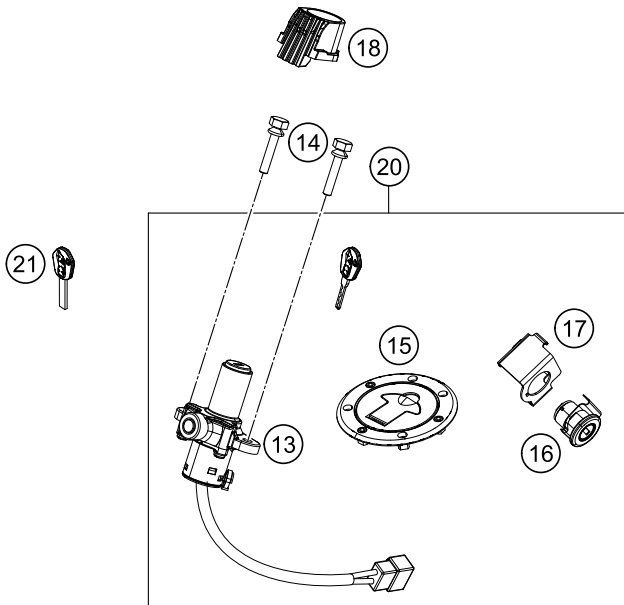

POS	PARTNUMBER	PARTNAME	PIECE
1	93314069100	Kombiinstrument	1
2	93014064000	Holder handsbar CUM TFT speedo	1
3	93014064100	Back cover TFT holder	1
4	93008020060	Screw M6X1X9	2
5	93014062010	Collar TFT speedo small	4
6	90507040001	RUBBER SLEEVE	4
7	93308015010	Washer, license plate holder support	4
8	90508006003	AH SCREW M6X1X20	4
9	93014064200	Bracket TFT Cover black	1
13	93011066044	Ignition lock complete	1
14	93011064100	Special screw for ignition lock	2
15	93807008000	Fuel tank cap	1
16	90107050050	SEAT LOCK	1
17	93007051000	Retaining bracket	1
18	93011066010	Positioning rubber	1
20	90211066144	Lock set cpl.	1
21	90111067100	BLANK KEY 125/200 DUKE	x

189011430

51769

* NEW PART

X ON DEMAND