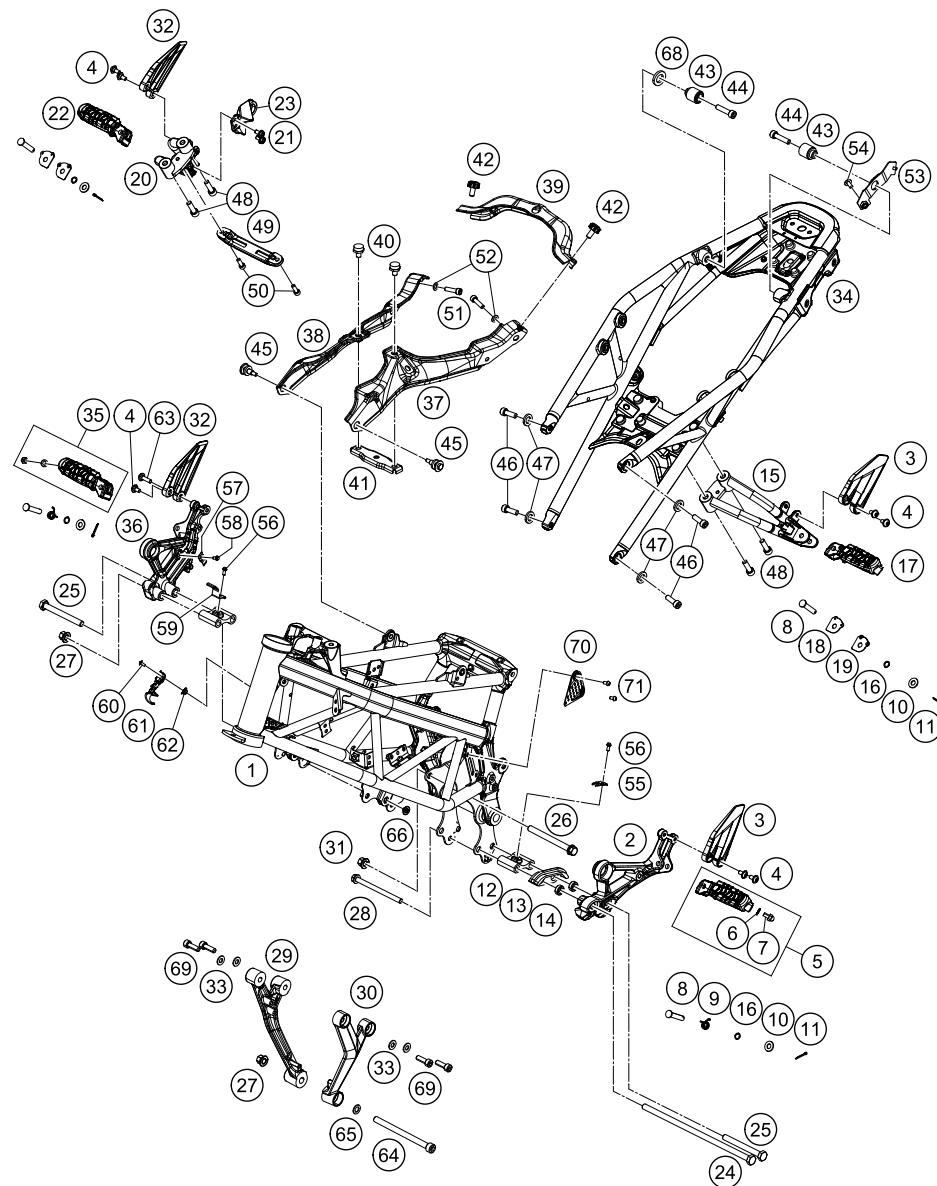

189020310

POS	PARTNUMBER	PARTNAME	PIECE
39	93003002030	Bracket seat mount loose	1
40	93007044000	Retaining pin	2
41	93003001070	Seat cowl front complete	1
42	93008023000	Rubber buffer	2
43	93007047033	Seat support complete	2
44	J912080303	hexagon socket screw M8X30	2
45	93007046050	Screw	2
46	93003002070	hexagon socket screwM8X1.25X25	4
47	93003002080	Washer Plain-ID8.2XOD 14XT 2 BLK	4
48	90103098000	BOLT	4
49	93003056000	Passenger footrest bracket	1
50	J912060143	Hex socket screw M6X14	2
51	93008019070	hexagon socket screw M8X31	2
52	J125080002	Washer plain	2
53	93006040060	Retaining bracket	1
54	J005050123	FLAT HEAD SCREW M5X12 PH	1
55	90111045050	CABLE BRACKET	1
56	90103032000	FLANGED BOLT M6X14	2
57	93013041000	Retaining bracket	1
58	J025060109	HH-COLLAR SCREW M6X10 SW8	1
59	93013026000	Support	1
60	J031050121	Roundhead screw M4X12	1
61	93032059010	Guide clutch cable	1
62	90108050001	CLIP NUT M5	1
63	93008043000	Screw M6X1X25	1
64	90203008000	BOLT M10X135	1
65	J125100009	Washer M10	1
66	90508026100	Clip	2
68	J125140003	Washer - plain	1
69	J912080251	Hexagon screw M8X25	4
70	93008041060	guard ih	1
71	J031060106	SCREW BUTTON HEAD-M5X0.8XL 8XB	2

51750

* NEW PART

X ON DEMAND