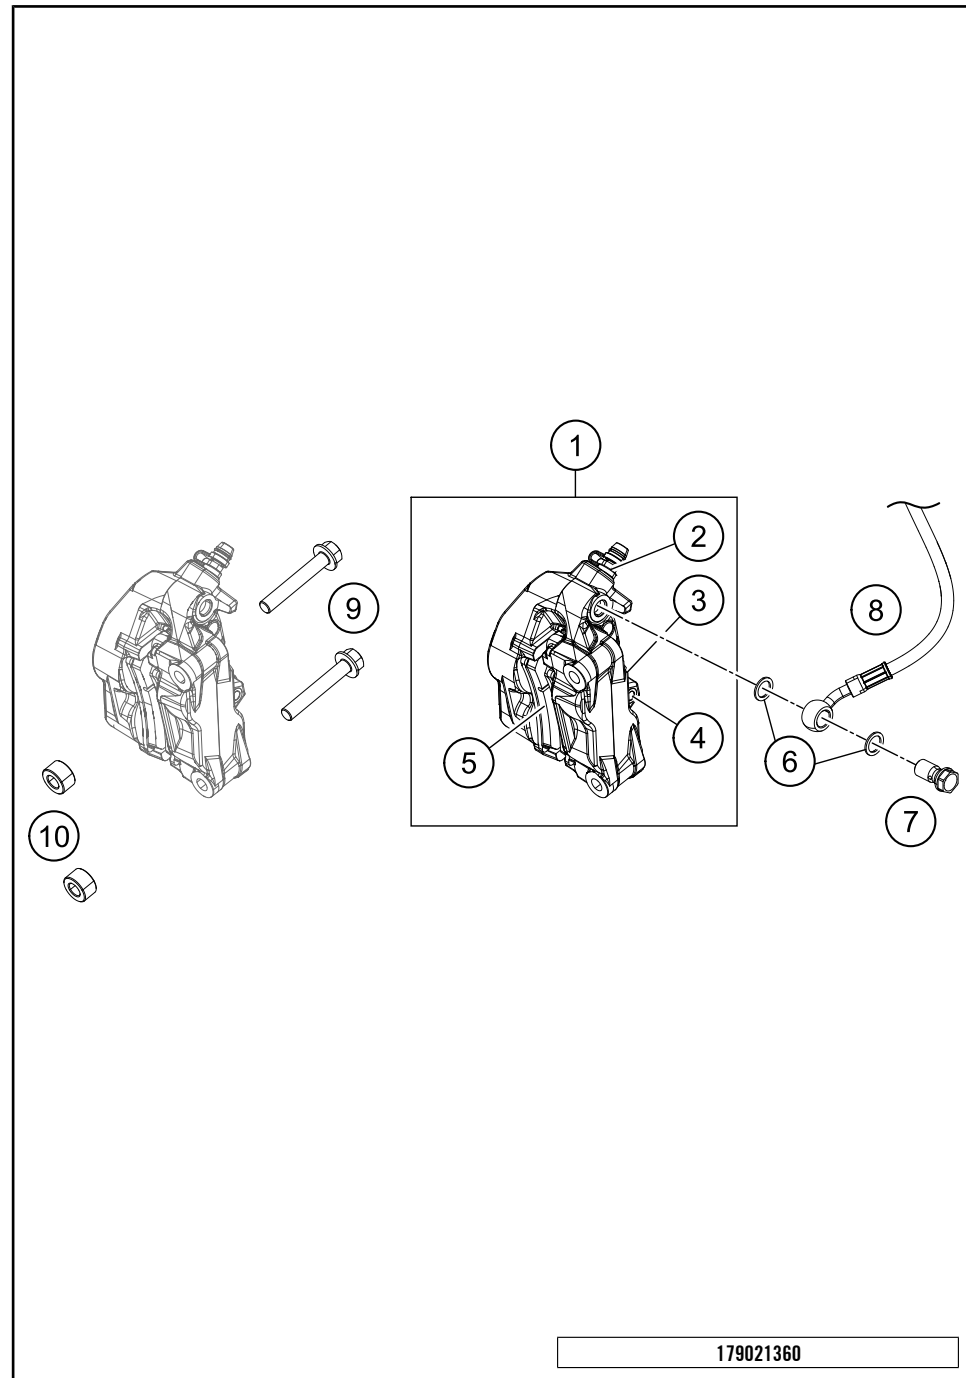

FRONT BRAKE CALIPER

390 Duke, orange, 2019 EU 2019

POS	PARTNUMBER	PARTNAME	PIECE
1	93713015000	brake caliper, radial	1
2	90113021000	BLEEDER SCREW	1
3	90113018000	SPRING CLIP	1
4	90113017000	BOLT F. BRAKE PADS	1
5	90813030000	BRAKE PAD FRONT TT2910HH	1
6	90113026000	COPPER GASKET	2
7	90113013000	BANJO SCREW	1
8	93013036000	Brake hose	1
9	J01008060S	HH collar screw M8x1x60	2
10	90613098150	brake caliper spacer sleeve	2

179021360

18470

* NEW PART X ON DEMAND