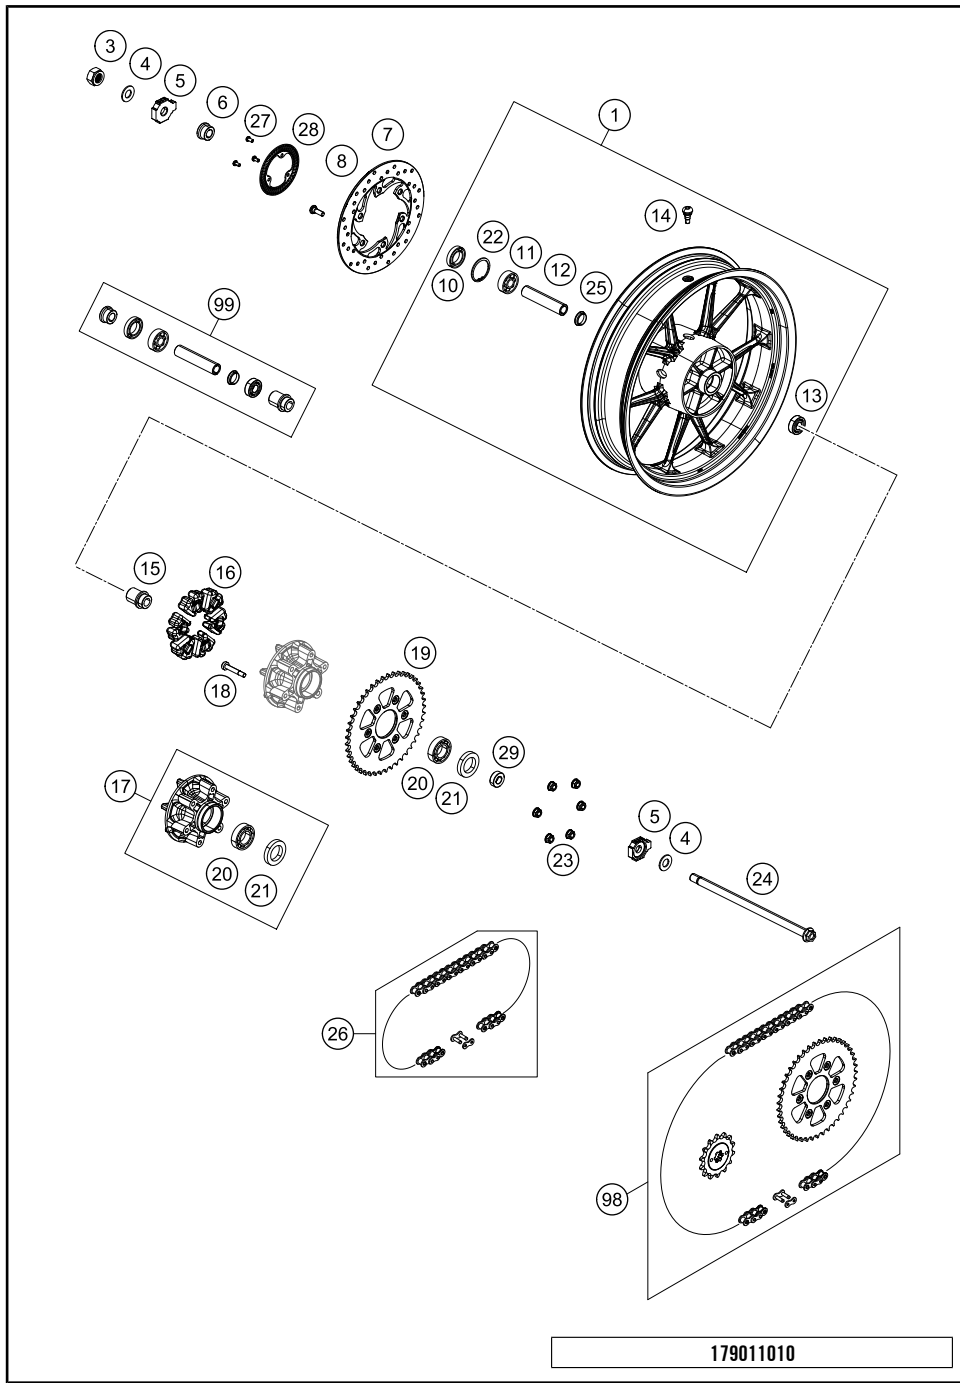

179020830

18484

* NEW PART

X ON DEMAND

POS	PARTNUMBER	PARTNAME	PIECE
1	93009001044EB	Front wheel cpl. orange	1
2	93309060000	Brake disc front 320MM	1
3	J760223508	SHAFT SEAL RING 22X35X8	2
4	J625062023	BALL BEARING 6202	2
5	90109011000	Spacer front wheel	1
6	93009081000	Front axle	1
7	90209083000	BEARING BUSHING	2
8	90109082000	flanged bolt M8	1
9	J472035150	Circlip 35X1,5	1
10	90110062000	SPECIAL SCREW M8X25 SELF LOCK.	6
11	90109076000	VALVE CPL.	1
12	90109011001	Fixation bearing spacer tube	1
13	93042020000	SENSORRING ABS	1
99	90109015100	FRONT WHEEL REP. KIT	1

179010910

18468

* NEW PART

X ON DEMAND

REAR WHEEL

390 Duke, orange, 2019 EU 2019

POS	PARTNUMBER	PARTNAME	PIECE
1	93010001044EB	Rear wheel cpl. orange	1
3	90210086000	wheel spindle nut, rear	1
4	90610087000	washer 15.2x30x2	2
5	90110084000	chain tension adjuster, right	1
6	90110013000	SPACER BUSHING REAR WHEEL R/S	1
7	90110060000	rear brake disk D=230mm	1
8	90110062000	SPECIAL SCREW M8X25 SELF LOCK.	6
10	J760264208	SHAFT SEAL RING 26X42X8	2
11	J625063021	Grooved ball bearing 6302	1
12	90110011000	BEARING SPACER TUBE REAR	1
13	J625062023	BALL BEARING 6202	1
14	90109076000	VALVE CPL.	1
15	90610054000	SPACER BUSHING KRT INSIDE	1
16	90210059100	rear wheel dampening rubber	1
17	90210050000	SPROCKET SUPPORT	1
18	90810052000	SPECIAL SCREW M8X48	6
19	90510051045	rear sprocket 45 teeth	1
20	J625062050	BALL BEARING 6205	1
21	J760295207	SHAFT SEAL RING 29X52X7	1
22	J472042170	CIRCLIP	1
23	90510052000	FLANGED NUT M8X1,25	6
24	90210085000	Axle rear KT03	1
25	90109011001	Fixation bearing spacer tube	1
26	78010167118	CHAIN DID 118 LINKS	1
27	90142021001	SCREW FOR ABS	3
28	90142021000	SENSOR DISC REAR	1
29	90110053000	SPACER CHAIN WHEEL SUPPORT	1
98	00050002059	DRIVETRAIN KIT 390 DUKE 2015	1
99	90110015100	REAR WHEEL REP. KIT 390 DUKE	1