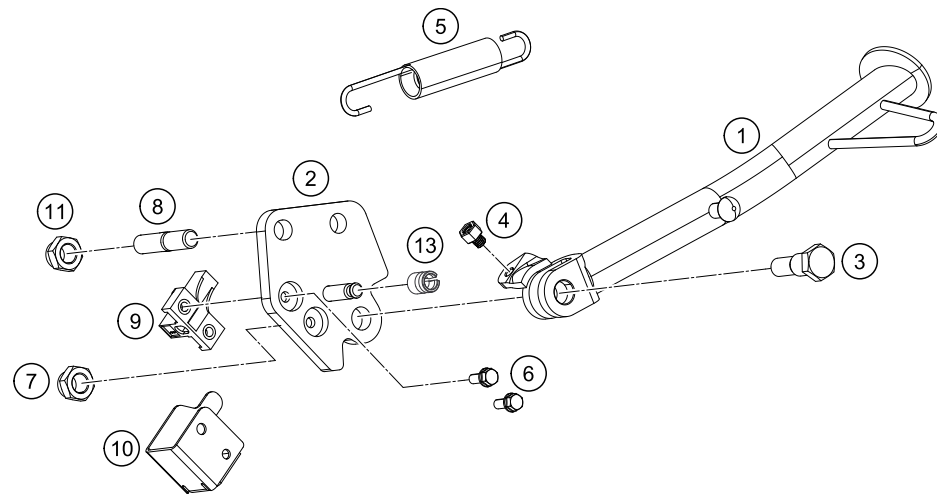

51750

* NEW PART

X ON DEMAND

189020310

POS	PARTNUMBER	PARTNAME	PIECE
39	93003002030	Bracket seat mount loose	1
40	93007044000	Retaining pin	2
41	93003001070	Seat cowl front complete	1
42	93008023000	Rubber buffer	2
43	93007047033	Seat support complete	2
44	J912080303	hexagon socket screw M8X30	2
45	93007046050	Screw	2
46	93003002070	hexagon socket screwM8X1.25X25	4
47	93003002080	Washer Plain-ID8.2XOD 14XT 2 BLK	4
48	90103098000	BOLT	4
49	93003056000	Passenger footrest bracket	1
50	J912060143	Hex socket screw M6X14	2
51	93008019070	hexagon socket screw M8X31	2
52	J125080002	Washer plain	2
53	93006040060	Retaining bracket	1
54	J005050123	FLAT HEAD SCREW M5X12 PH	1
55	90111045050	CABLE BRACKET	1
56	90103032000	FLANGED BOLT M6X14	2
57	93013041000	Retaining bracket	1
58	J025060109	HH-COLLAR SCREW M6X10 SW8	1
59	93013026000	Support	1
60	J031050121	Roundhead screw M4X12	1
61	93032059010	Guide clutch cable	1
62	90108050001	CLIP NUT M5	1
63	93008043000	Screw M6X1X25	1
64	90203008000	BOLT M10X135	1
65	J125100009	Washer M10	1
66	90508026100	Clip	2
68	J125140003	Washer - plain	1
69	J912080251	Hexagon screw M8X25	4
70	93008041060	guard ih	1
71	J031060106	SCREW BUTTON HEAD-M5X0.8XL 8XB	2

51750

* NEW PART

X ON DEMAND

POS	PARTNUMBER	PARTNAME	PIECE
1	90103023000	SIDE STAND	1
2	93003026000	Side stand bracket	1
3	90103027000	SCREW F. SIDE STAND	1
4	90103029000	MAGNET HOLDER	1
5	90603024000	SIDE STAND SPRING	1
6	J011050133	HH COLLAR SCREW M5X13 SW8	2
7	J982101253	SELF L. NUT M10X1,25 H11 WS17	1
8	93003027000	bolt stud-M10X1.25XL20XBRXPRECOAT	2
9	93511045000	SWITCH SIDE STAND	1
10	90111045010	GUARD F. SIDE STAND SWITCH	1
11	93003034000	nut U flang-M10X1.25XHT.8.5XBRT	2
13	90111040100	Bushing	1