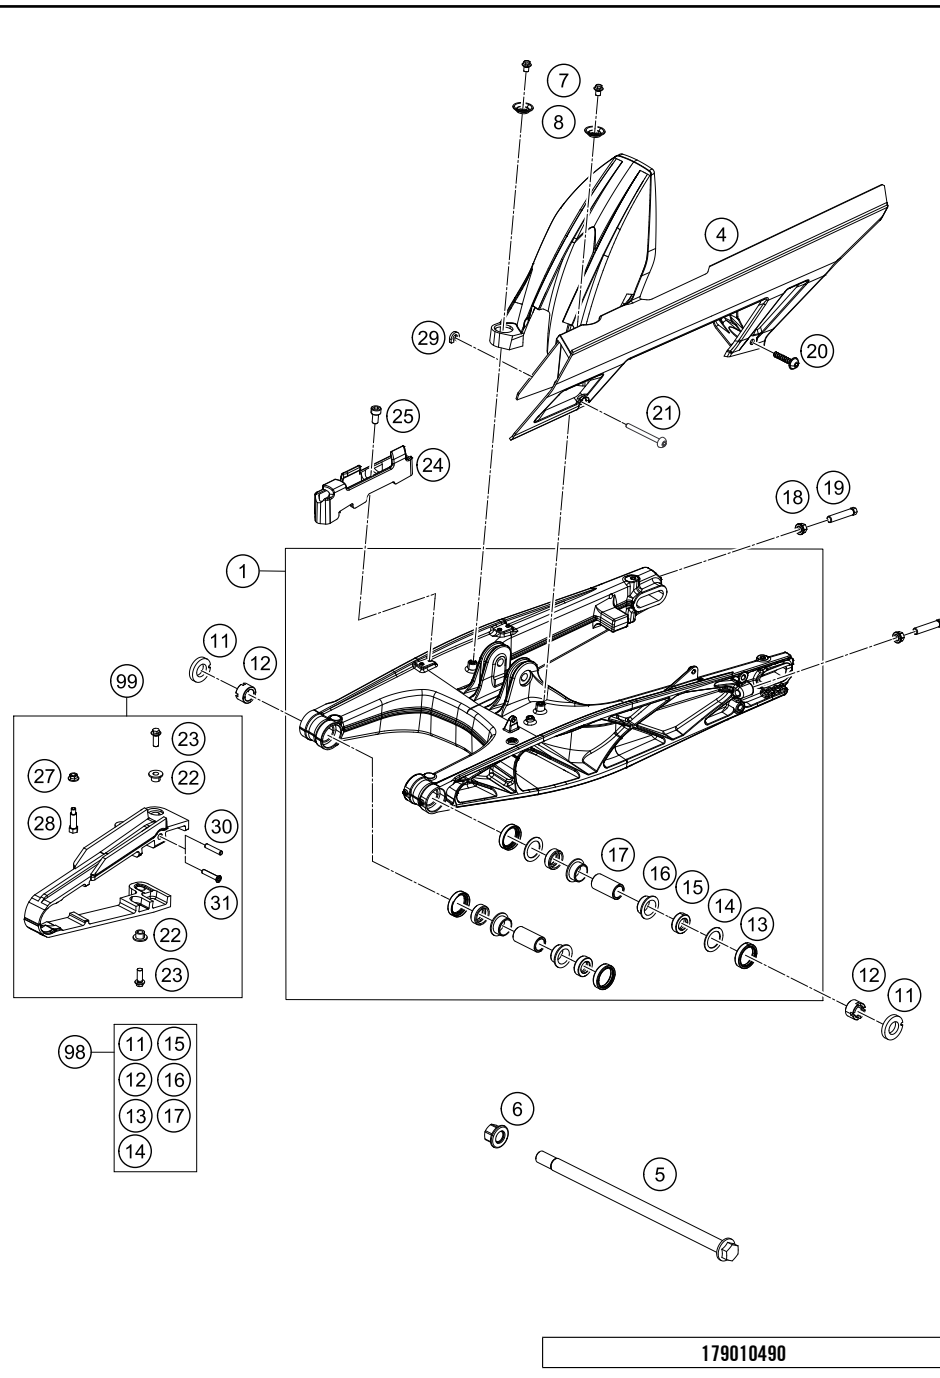

51750

* NEW PART

X ON DEMAND

POS	PARTNUMBER	PARTNAME	PIECE
1	90103023000	SIDE STAND	1
2	93003026000	Side stand bracket	1
3	90103027000	SCREW F. SIDE STAND	1
4	90103029000	MAGNET HOLDER	1
5	90603024000	SIDE STAND SPRING	1
6	J011050133	HH COLLAR SCREW M5X13 SW8	2
7	J982101253	SELF L. NUT M10X1,25 H11 WS17	1
8	93003027000	bolt stud-M10X1.25XL20XBRXPRECOAT	2
9	93511045000	SWITCH SIDE STAND	1
10	90111045010	GUARD F. SIDE STAND SWITCH	1
11	93003034000	nut U flang-M10X1.25XHT.8.5XBRT	2
13	90111040100	Bushing	1

189020360

50181

* NEW PART

X ON DEMAND

SHOCK ABSORBER

390 Duke, orange, 2019 EU 2019

POS	PARTNUMBER	PARTNAME	PIECE
1	93304010000	Shock absorber	1
2	90104010003	PLAIN WASHER 10,2X20X3MM	3
3	93004016100	hexagon socket screw M10X1.25X62	1
5	J020100806	SHCS M10x1.25x80 - 10.9	1
6	90104010002	flanged hex nut M10x1.25 WS13	1

179010410

18463

* NEW PART

X ON DEMAND

POS	PARTNUMBER	PARTNAME	PIECE
1	90504030044	SWING ARM CPL.	1
4	93004060100	Chain cover	1
5	90104037000	Shaft swing arm L=299mm	1
6	90104038000	FLANGED NUT M14X1,5	1
7	J025060083	HH COLLAR SCREW M6X8 SW8	2
8	93004051000	Supporting shell	2
11	93004042000	Special wahser	2
12	90104046000	swingarm adjusting ring	2
13	90104034001	OIL SEAL RING 25X32X7	4
14	90104036000	Thrust washer 22.2x31.7x1	2
15	90104034000	cup for radial shaft seal	4
16	90104031000	lgus plain bearing	4
17	90104032000	sleeve bushing 15.1x20x38	2
18	90104010002	flanged hex nut M10x1.25 WS13	2
19	90104040000	BOLT HEX M10X1,25X50 WS10	2
20	93004064000	Plastic screw 6x30	1
21	93004065000	hexagon socket screw M5X0.8X55	1
22	90604062000	chain slider bushing	2
23	J025060169	HH COLLAR SCREW M6X16 SW8	2
24	93013047000	Support	1
25	J912050101	AH SCREW M5X10	1
27	90204060001	HH COLLAR NUT	1
28	90104040100	screw M5x0.8x30	1
29	90504067000	WASHER CHAIN SLIDING GUARD	1
30	90104070020	SLEEVE CHAIN GUARD	1
31	90904070020	SLEEVE CHAIN GUARD	1
98	90104230010	SWINGARM REP. KIT 11-17	x
99	90104066210	CHAIN GUARD KIT 250/390	x