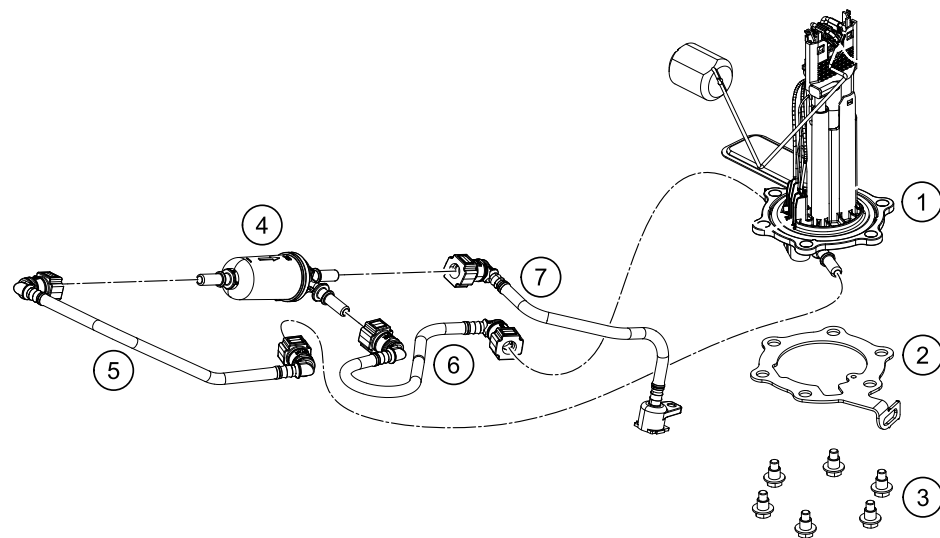

199010710

51844

* NEW PART

X ON DEMAND

FUEL PUMP

390 Duke, orange, 2019 EU 2019

POS	PARTNUMBER	PARTNAME	PIECE
1	93007088000	Fuel pump	1
2	93041007000	Flange for fuel pump	1
3	J025060128	BOLT FLANGE- M6 X 1 X L12.8 XBRT XST	6
4	93807018000	fuel filter	1
5	93007016100	Fuel hose	1
6	93007015000	Fuel hose	1
7	93341013044	Injector upper part with hose complete	1

179010730

44997

* NEW PART

X ON DEMAND

POS	PARTNUMBER	PARTNAME	PIECE
1	9300801003330	Front fender cpl. black	1
2	J031050161	Panhead screw with shoulder	6
3	93308020000	Under-engine fairing 250/390	1
4	93008020060	Screw M6X1X9	4
5	90508006001	SOCKET HEAD BOLT M6X12	2
6	93008021000	Bracket belly pan front	1
7	93008021020	Bracket belly pan rear	1
8	93008021120	Bracket belly pan rear	1
9	J025060144	Hexagon srew M6X14	4
10	J025060359	Hexagon screw M6X35	2
11	9300804210028	Side fairing rs cpl. white	1
13	J031050123	Lens head screw M5X12	2
15	9300804110028	Side fairing ls cpl. white	1
16	90108050001	CLIP NUT M5	6
17	93008015000	License plate holder support	1
18	93008015050	License plate holder support cover	1
19	93008083010	Clip Nut M5	2
20	93008015010	Protection rubber	1
21	93009059000	Washer nylon	6
22	90808016000	REAR FENDER EXT.	1
23	90508006003	AH SCREW M6X1X20	4
24	90102031010	HEX NUT M5 AF8	2
25	90514044000	REFLECTOR MOUNTING	1
26	J005050123	FLAT HEAD SCREW M5X12 PH	2
27	90514045000	REFLECTOR	1
28	90204060001	HH COLLAR NUT	1
29	93008019000	Tail end lower part	1
31	J025060226	Hex collar screw M6X22	4
32	90508008001	AH SCREW M8X20	4
33	93008001000EB	Side mask rgt LED orange	1
34	93008024000EB	Side mark left LED orange	1
35	J981030101	Lens head screw M3,5X10	6
36	J125040003	Washer plain small 4.5X8X0.5XBLK	6
37	93008040000	Screw M6X1X13	2