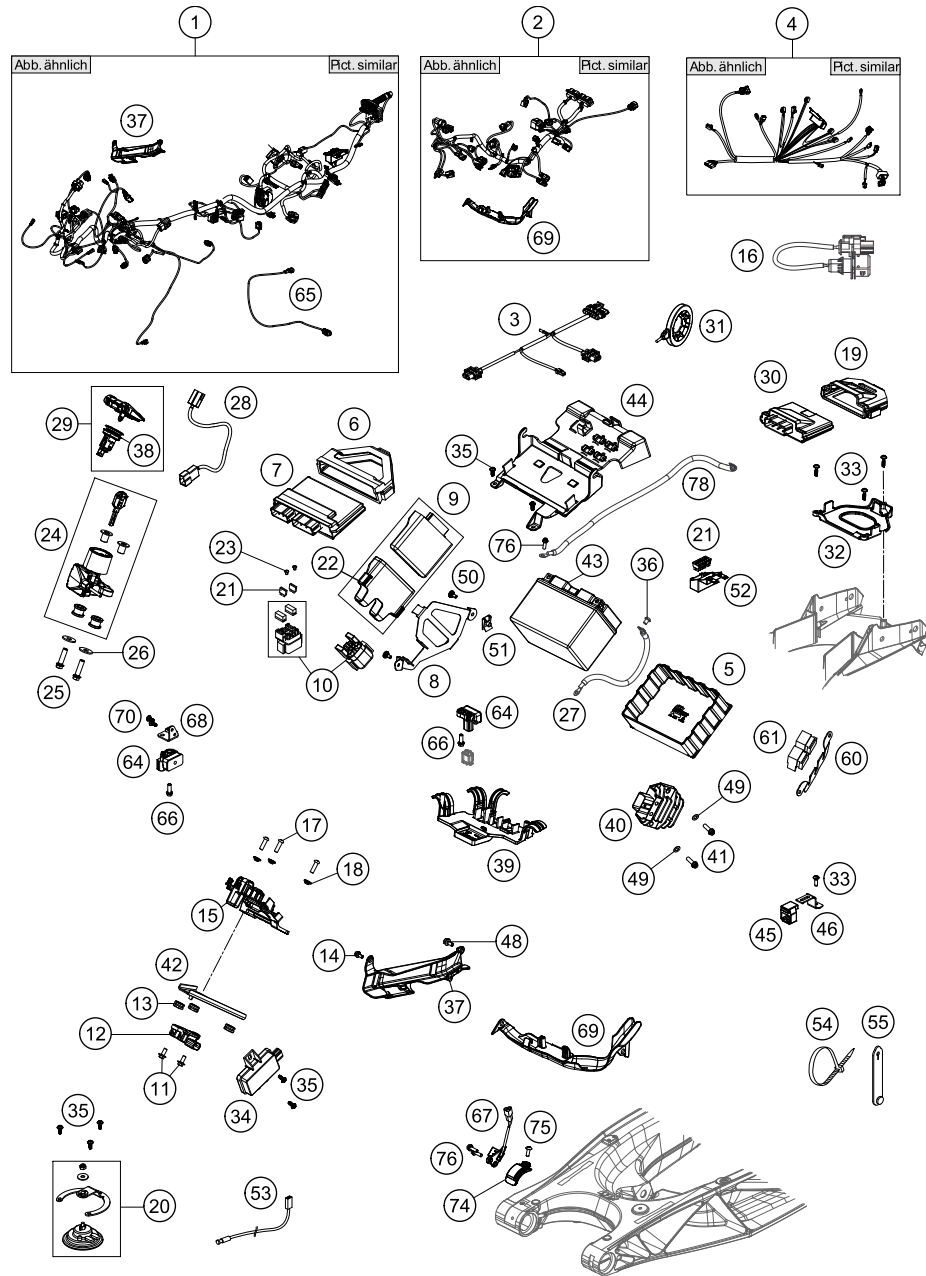

POS	PARTNUMBER	PARTNAME	PIECE
35	0081050121	EJOT PT screw K50x12	7
36	0902060083	AH OVAL SCREW ISO 7380 M 6X8	2
37	60311047000	CABLE CHANNEL R/S	1
38	60711042000	Power socket 12V	1
39	60311049200	Plug board rear	1
40	60311034000	VOLTAGE REGULATOR	1
41	0025060206	HH collar screw M6x20 TX30	2
42	60342090040	BRACKET SLOPING POSITIONS SENS	1
43	60011053000	BATTERY 12V/11AH 03	1
44	60308017000	BATTERIE COVER	1
45	61041085050	RUBBER SUPP. PRESSURE SENS. 05	1
46	60311040100	BRACKET PRESSURE SENSOR	1
48	0023060123	COLLAR SCREW M6X12 TX	1
49	60007020040	PLASTIC WASHER 03	2
50	0025050126	HH collar screw M5x12 TX30	2
51	54603048200	RANGE CHANGE METAL NUT M5	2
52	58411087050	RUBBERCOVER F.LOCKHOLDER	1
53	61111018100	TEMPERATURE SENSOR	1
54	44011076140	CABLE TIE 140/2,5MM BLACK	x
54	44011076200	CABLE TIE 200/3,6MM BLACK	x
54	44011076305	CABLE TIE 300/4,8MM BLACK	x
55	60011093045	RUBBER CABLE TIE 45MM 03	x
55	60011093060	RUBBER CABLE TIE 60MM 03	x
55	60011093075	RUBBER CABLE TIE 75MM 03	x
60	60711057050	Retaining bracket	1
61	61111057000	RELAY CM1A-R-12V-H80 07	2
64	60416063000	ACCELERATION SENSOR	2
65	60411015000	WIRING HARNESS MONOSHOCK SAFE	1
66	0025060166	HH collar screw M6x16 TX30	2
67	60416062000	WHEEL TRAVEL SENSOR	1
68	60716065000	Retaining bracket	1
69	60311046000	CABLE CHANNEL L/S	1
70	0081045121	SCREW FOR PLASTIC K45X12 T20	2
74	60416061000	MAGNET HOLDER	1
75	58605083014	SCREW M5X14 TORX 25 07	1
76	0025050166	HH collar screw M5x16 TX30	3
78	60311097000	GROUND CABLE	1

176071110

18771

* NEW PART

X ON DEMAND