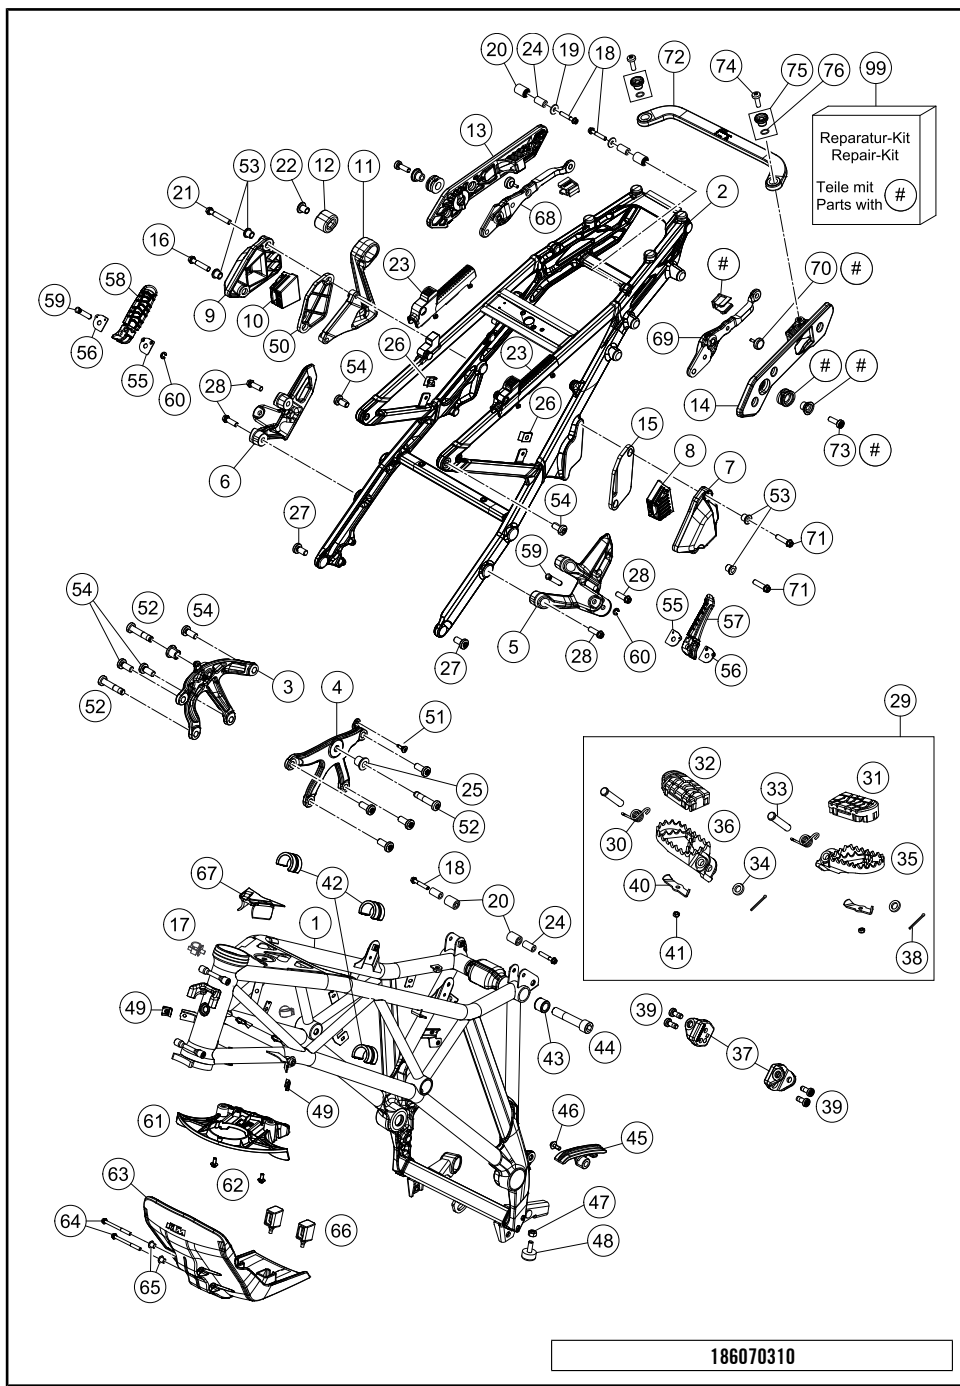

POS	PARTNUMBER	PARTNAME	PIECE
1	6070300100033	Frame "607 0A" black	1
2	6030300200033	SUB FRAME	1
3	6030300600033S	ENGINE SUPPORT R/S BLACK	1
4	6030300500033S	ENGINE SUPPORTL/S BLACK	1
5	6030304800033S	FOOTR. SUP. REAR L/S BLACK	1
6	6030304900033S	FOOTR. SUP. REAR R/S BLACK	1
7	60312010050	SUITCASE HOOK L/S	1
8	60712010060	Dämpfergummi Kofferhaken li.	1
9	60312011050	SUITCASE HOOK R/S	1
10	60712011060	Dämpfergummi Kofferhaken re.	1
11	6030508400033S	EXHAUST BRACKET	1
12	61305068000	DAMPING RUBBER	1
13	60712021100	Bag rail ri.	1
14	60712020100	Bag rail le.	1
15	60712033000	SPACER CASE CLAMP LEFT	1
16	0025080306	HH collar screw M8x30 TX40	1
17	58111076000	CABLE SUPPORT KHS NR.150-47610	2
18	0025060356	HH collar screw M6x35 TX30	2
19	0021060003	WASHER DIN9021-A 6,4	2
20	60307048000	RUBBER SEAT-CONTACT SURFACE	4
21	0025080556	HH collar screw M8x55 TX40	1
22	60305069000	BUSHING	2
23	60307040041	PLATE RUBBER SEAT	2
24	60307049000	BUSH 6.2X12X21.5	4
25	60303007000	SPACER BUSH ENGINE SUPPORT	2
26	54603048100	clip nut M6	2
27	0035100209	AH-COLLAR SCREW M10X20 ISA45	2
28	0035080256	AH-COLLAR SCREW M8X25 ISA45	4
29	60003040133	FOOTPEG LS+RS CPL.	1
30	54603041000	FOOTREST SPRING L/S & R/S	2
31	60003040010	FOOTREST RUBBER FRONT L/S 03	1
32	60003041010	FOOTREST RUBBER FRONT R/S 03	1
33	54803044000	PIN FOR FOOT PED 51.5X9.8 MM	2
34	0125100003	washer DIN 125 A 10.5	2
35	78003040050	FOOTREST L/S 08	1
36	78003041050	FOOTREST R/S 08	1
37	6030310109533S	FOOTREST MOUNTING	2
38	0094032253	PIN DIN0094-3,2X25 STEEL	2

186070310

49233

* NEW PART X ON DEMAND