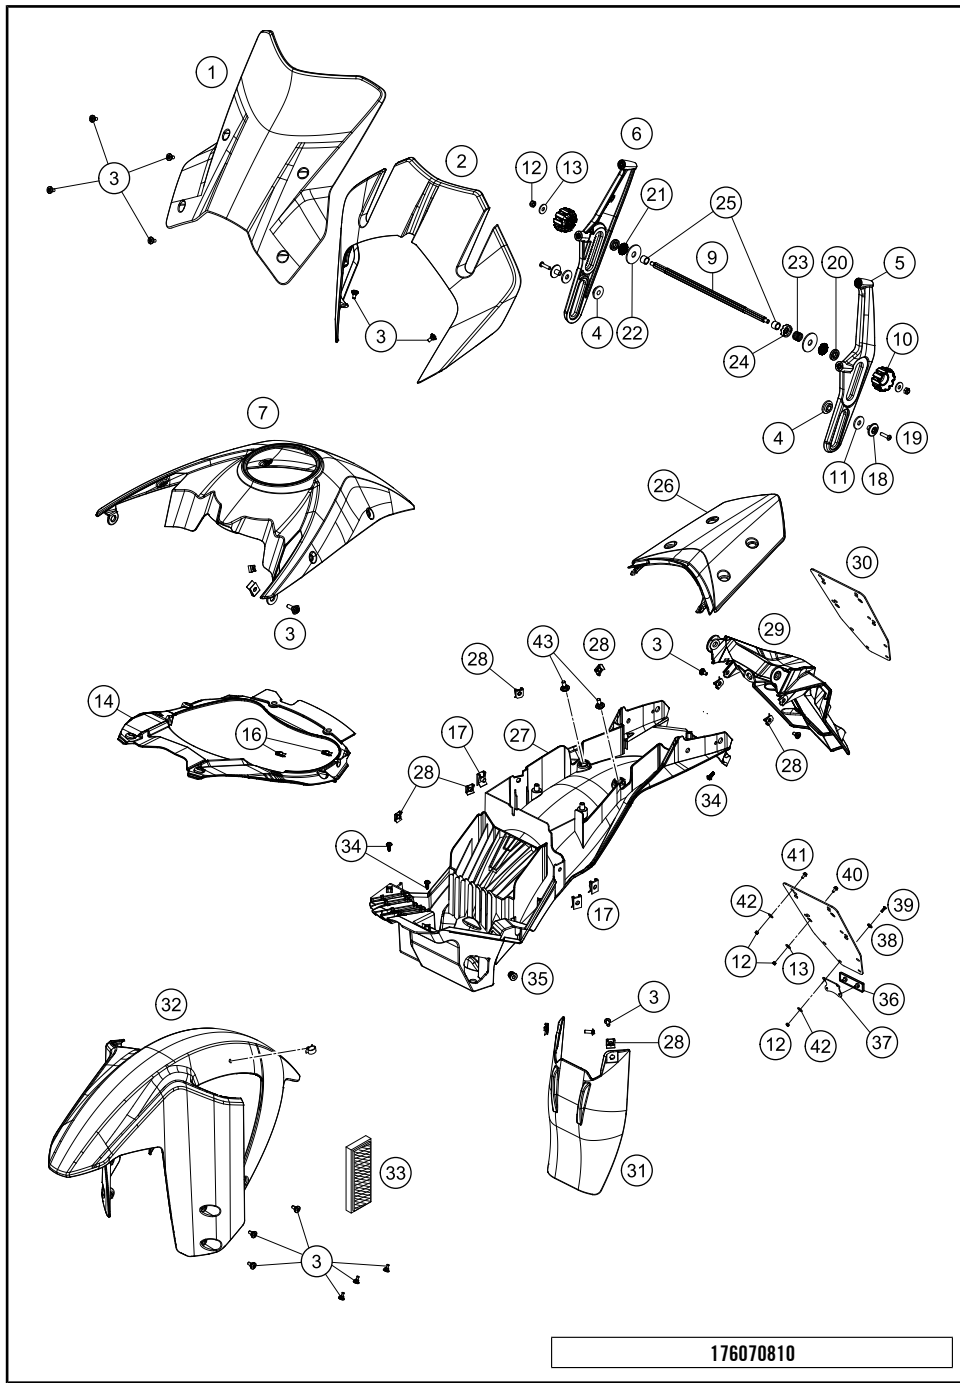

156040730

16036

\* NEW PART X ON DEMAND

POS	PARTNUMBER	PARTNAME	PIECE
1	60708008000	Windshield EU	1
2	60708001000	Headlight mask	1
3	69008021160	special screw M5x12	28
4	60708008052	Bearing sleeve	2
5	6070800805033	Windshield support left	1
6	6070800805133	Windshield support right	1
7	60308030000CCA	Tank fairing	1
9	60708008054	Shaft	1
10	60408008053	ADJUSTING WHEEL	2
11	60708008062	Washer D=24/T=2.5	2
12	0985060003	SELF LOCK. NUT DIN0985-M 6	3
13	0021060003	WASHER DIN9021-A 6,4	2
14	60708105000	Dashboard cover	1
16	69008021080	clip nut M5	14
17	54603048100	clip nut M6	5
18	60708008055	Collared bush	21
19	0738050202	Lens head screw ISO 7380-M5X20A2	2
20	60708008057	Windshield support rubber	2
21	60408008155	GEAR 16TH ADJUSTMENT	2
22	60708008063	Washer D=36/T=2	2
23	60708008067	Spring windshield	1
24	60708008065	Toothed disk	1
25	60708008064	Plain bearing	2
26	6030801300033	REAR FENDER	1
27	60308019200	Tail end lower part	1
28	54603048200	RANGE CHANGE METAL NUT M5	2
29	60308015000	NUMBER PLATE SUPPORT	1
30	60012081200	license plate mouning plate	1
31	60304050000	SPLASH PROTECTION	1
32	6030811000033	FRONTFENDER	1
33	60012080100	SIDE REFLECTOR YELLOW "CEV"	2
34	0081050121	EJOT PT screw K50x12	4
35	60308095000	EJOFORM DELTASERT M6 AL	1
36	58412080200	reflector, red	1
37	58412080050	BRACKET FOR REFLECTOR	1
38	40006006000	WASHER 6MM	2
39	0966050163	OVAL HEAD SCREW DIN0966-M 5X16	2
40	0024060156	HH collar screw M6x15 TX30	2