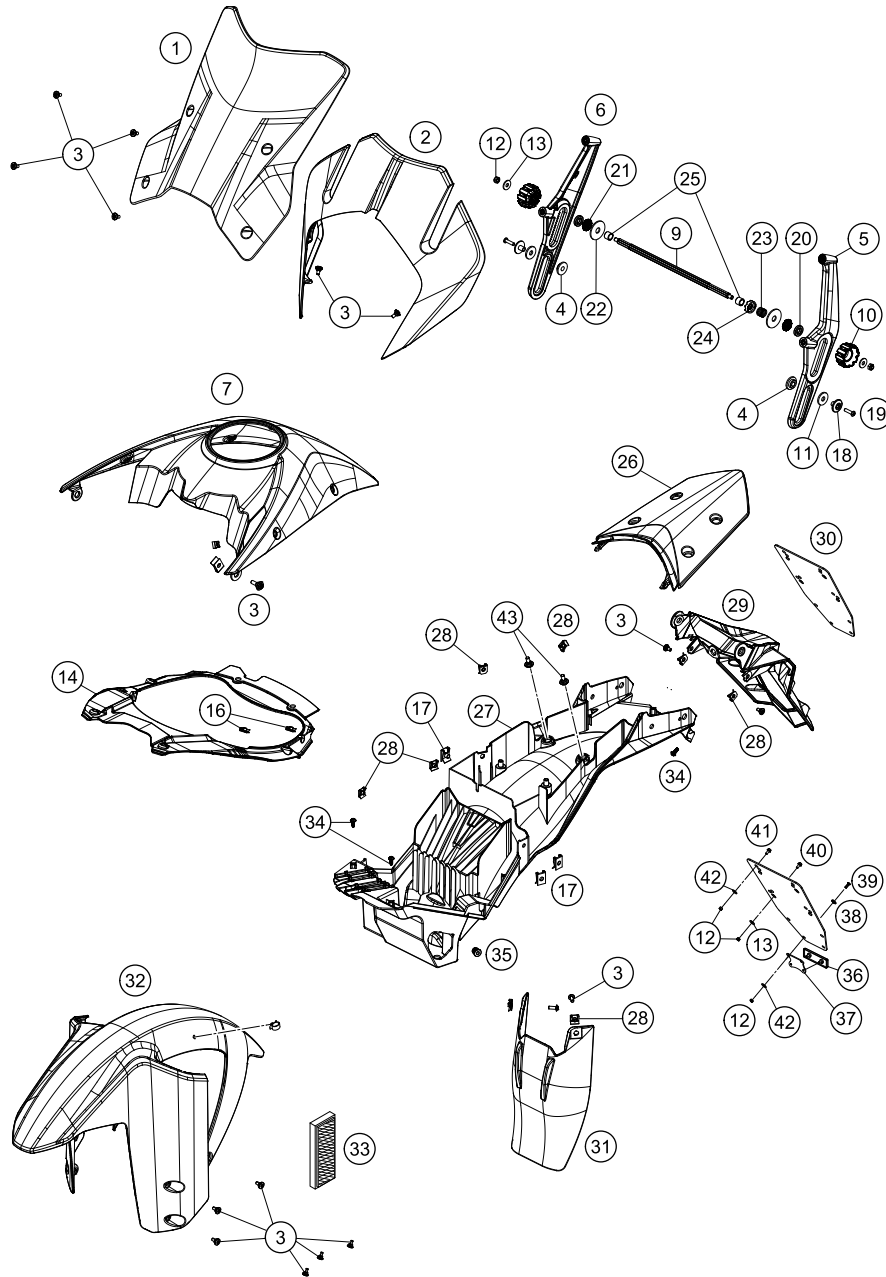

POS	PARTNUMBER	PARTNAME	PIECE
41	0024060206	HH collar screw M6x20 TX30	2
42	0125060003	WASHER DIN0125-A 6,4	2
43	83008000015	SPECIAL SCREW M6X15X3	2

176070810

18845

* NEW PART

X ON DEMAND