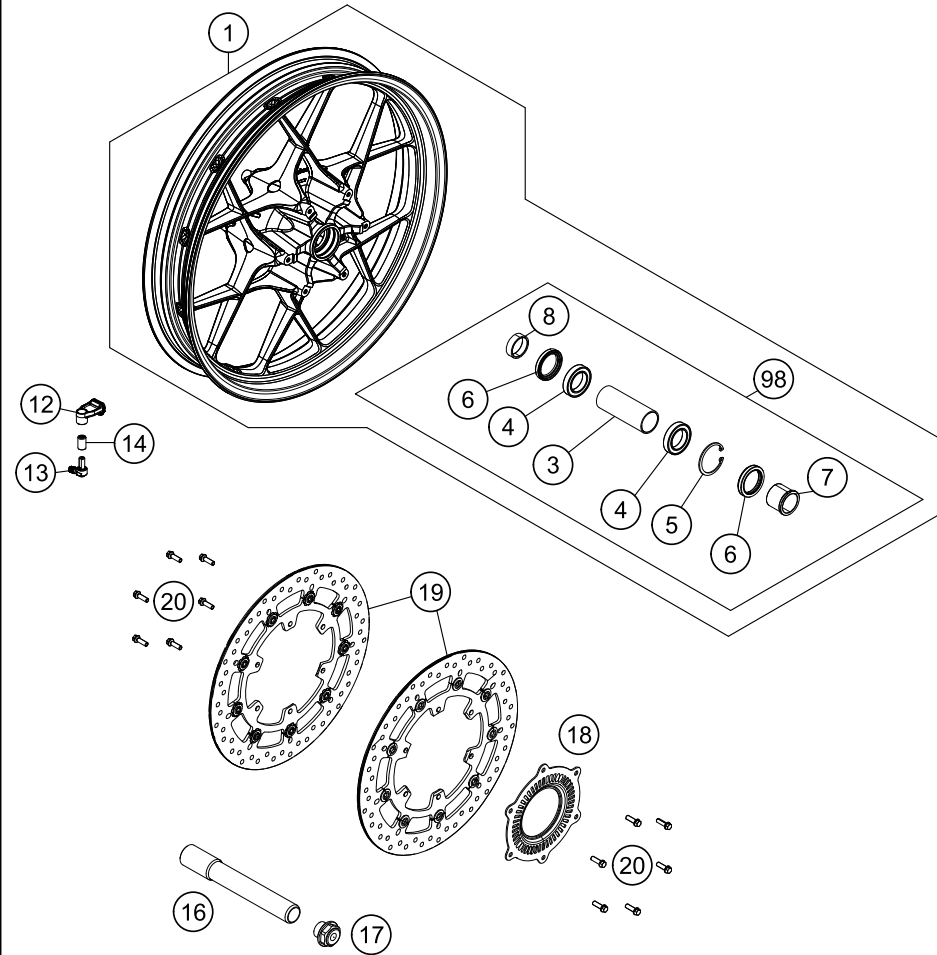

FRONT WHEEL

1290 Super Adventure S, black 2018

POS	PARTNUMBER	PARTNAME	PIECE
1	6060900114430	Front wheel 3.0X19" complete	1
3	60309011000	BUSHING SPACER TUBE FRONT	1
4	0625069068	GR.BALL BEAR.6906 DDU2CG23S6NM	2
5	0472047175	CIRCLIP DIN0472-47X1,75	1
6	0760354771	SHAFT SEAL RING 35X47X7 TC	2
7	60309012100	SPACER BUSH. FRONT WHEEL L/S	1
8	60009013000	SPACER BUSH. FR. WHEEL R/S 03	1
12	61412033000	TIRE PRESSURE SENSOR SMALL	1
13	61412033060	VALVE 8,5MM 90° F. TPMS SMALL	1
14	61412033050	NUT F. TYRE-PRESSURE SENSOR SM	1
16	60309081000	AXLE FRONT	1
17	6900103600001	STEERING HEAD SCREW 09	1
18	60342020000	SENSOR GEAR ABS	1
19	6030906000030	BRAKE DISC FRONT D=320X4,5	2
20	59009062019	SPECIAL SCREW M6X19 WS=8 10.9	12
98	60609015000	FRONT WHEEL REP. KIT ADV. 1050	x

176070910

18760

* NEW PART

X ON DEMAND