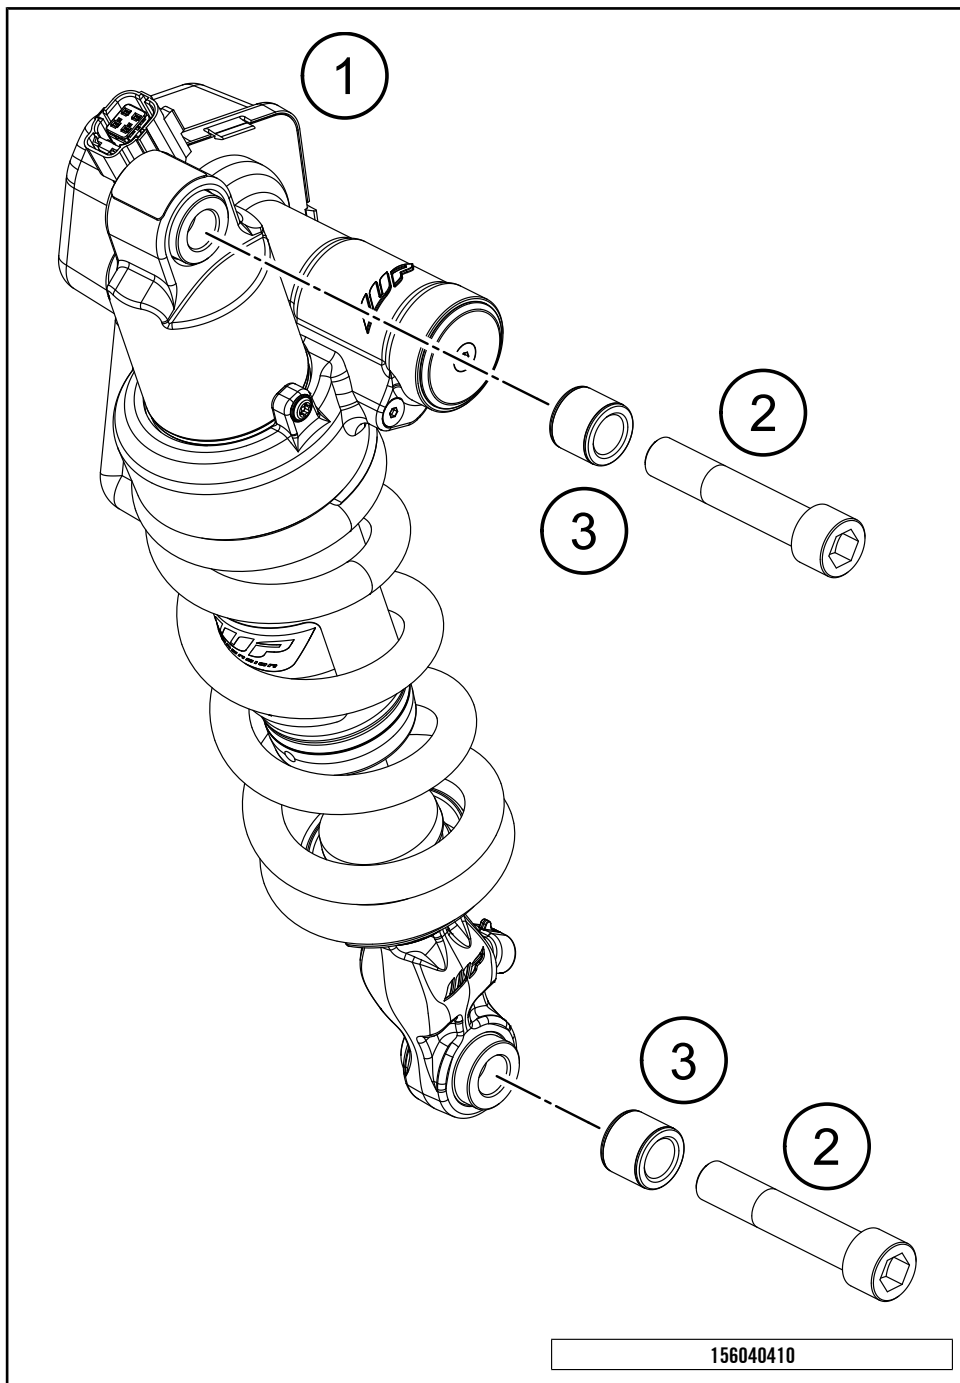

SHOCK ABSORBER

1290 Super Adventure S, black 2018

POS	PARTNUMBER	PARTNAME	PIECE
1	01181Q2601	MONOSHOCK SAFE ADV. 2017	1
2	60004017000	SCREW M14X1,5 L=73MM 03	2
3	60004030151	BUSHING MONOSHOCK SOCKET 05	2

156040410

18643

* NEW PART

X ON DEMAND