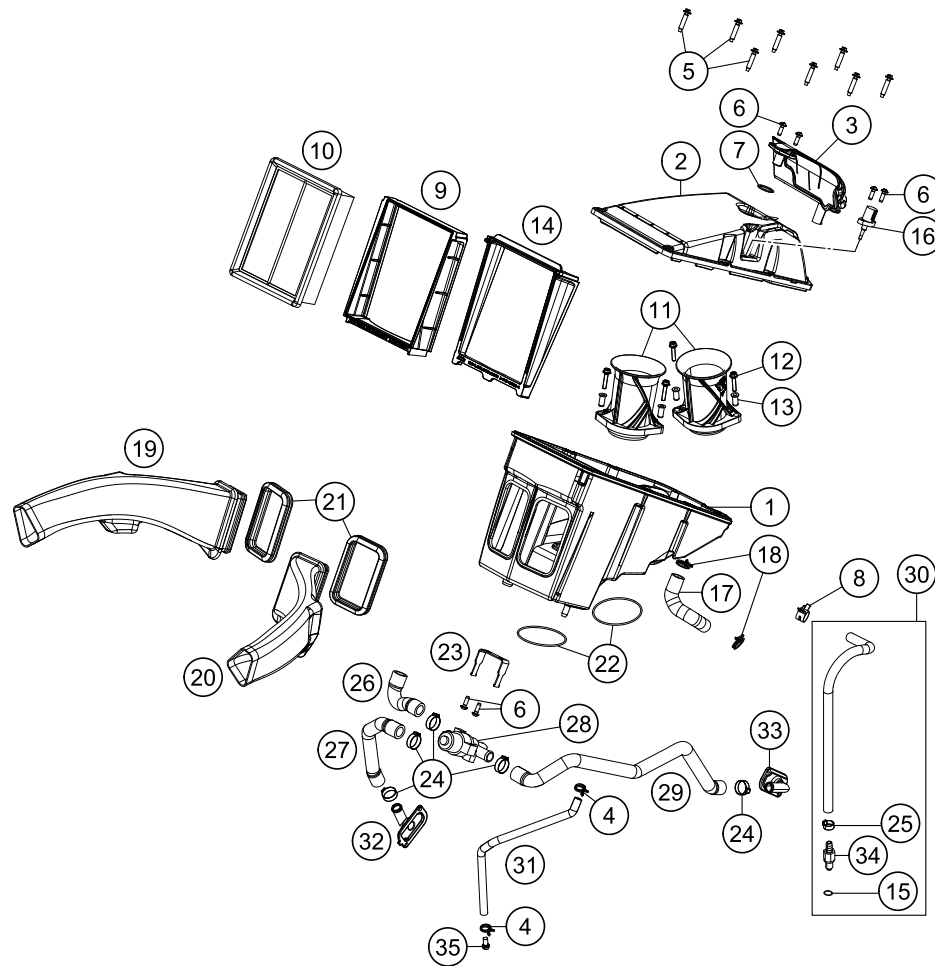

POS	PARTNUMBER	PARTNAME	PIECE
1	60306001200	AIR FILTER HOUSING LOWER PART	1
2	60306002000	AIR FILTER BOX COVER	1
3	60330088100	OIL SEPARATOR	1
4	58031005000	CLAMP YDNAC 10128 12MM	2
5	0017060305	SPECIAL SCREW K60X30 WS=6	8
6	0081050161	EJOT PT SCREW K50X16 1451	6
7	0770021020	O-RING 21,00X2,00 NBR70	1
8	00049140121	CLAMP STD DN14	1
9	60406016000	FILTERCLAMPING FRAME	1
10	60306015100	AIR FILTER	1
11	60341040100	INTAKE TRUMPET LENGTH 100	2
12	0025050256	HH COLLAR SCREW M5X25 ISA30	2
13	60306042010	BUSHING INTAKE TRUMPET	4
14	60406017000	FILTERCLAMPING LINER	1
15	58507012000	O-RING VITON F. PLUG CPC 05	1
16	61041080000	AMBIENT-AIR TEMPERATURE SENSOR	1
17	60330088030	OIL SEPARATOR FOAM HOSE	1
18	60306082000	CLAMP YDNAC 10173 (19MM)	2
19	60406040000	INTAKE DUCT R/S	1
20	60406041000	INTAKE DUCT L/S	1
21	60306040050	GASKET INTAKE DUCT	2
22	0770066025	O-RING 66X2,5 FKM	2
23	61305031000	RETAINING BRACKET SLS	1
24	00050226706	VARIABLE ONE-EAR CLAMP 22,6MM	5
25	00050157706	VARIABLE ONE-EAR CLAMP 15,7MM	2
26	61305035023	SAS HOSE - AIRBOX	1
27	61305035021	SAS HOSE CYLINDER FRONT	1
28	61005026000	CONTROL VALVE SAS 05	1
29	61305035022	SAS HOSE CYLINDER REAR	1
30	60307016000	FUEL HOSE 1 CPL.	1
31	60015019001	HOSE NBR 7X11 PER METER	1
32	61205122000	SAS flange	1
33	61205032000	SAS-FLANGE	1
34	5850701030030	PLUG CPC BLACK 05	1
35	0025080126	HH collar screw M8x12 TX40	1

166040610

18738

* NEW PART

X ON DEMAND