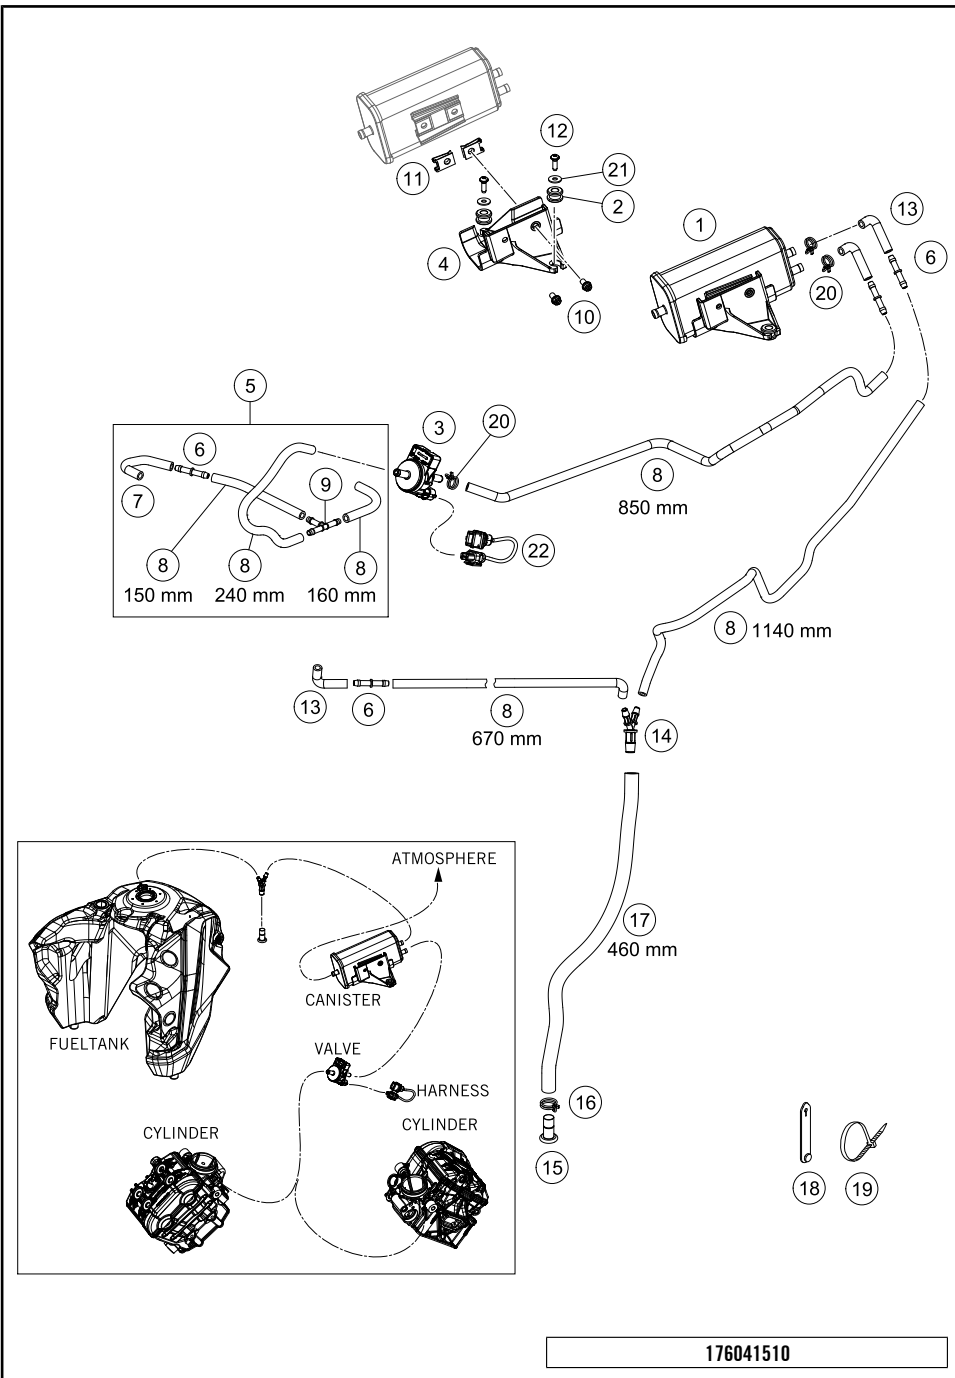

POS	PARTNUMBER	PARTNAME	PIECE
1	75015001200	CARBON CANISTER	1
2	60039030000	VIBRATION DAMPER DIGITALBOX 03	2
3	76015015000	EVAP valve	1
4	60715002000	Support	1
5	60715020033	Hose	1
6	69015019010	HOSE CONNECTION STRAIGHT	2
7	61415021000	HOSE PURGE VALVE	1
8	78015019000	HOSE EPA D=6/10 L=2000MM	1
9	60015022000	T-CONNECTOR TS-6 03	1
10	0025060126	HH collar screw M6x12 TX30	2
11	54603048100	clip nut M6	2
12	0081050161	EJOT PT SCREW K50X16 1451	2
13	61315022000	PREFORMED HOSE 6X10 FPM	3
14	61315028100	Y-CONNECTOR YS 6-10-6	1
15	61315026000	PLUG D=10	1
16	58431082100	YDNAC-CLAMP 10173 (16MM) '98	1
17	78015119000	HOSE EPA D=10/16 L=2000MM	1
18	60011093075	RUBBER CABLE TIE 75MM 03	1
19	44011076140	CABLE TIE 140/2,5MM BLACK	x
20	59007017000	CLAMP YDNAC 10096F (9,6MM)	3
21	0021050003	washer DIN 9021 A - 5.3	2
22	60411078050	Wiring harness	1

176041510

18657

* NEW PART X ON DEMAND