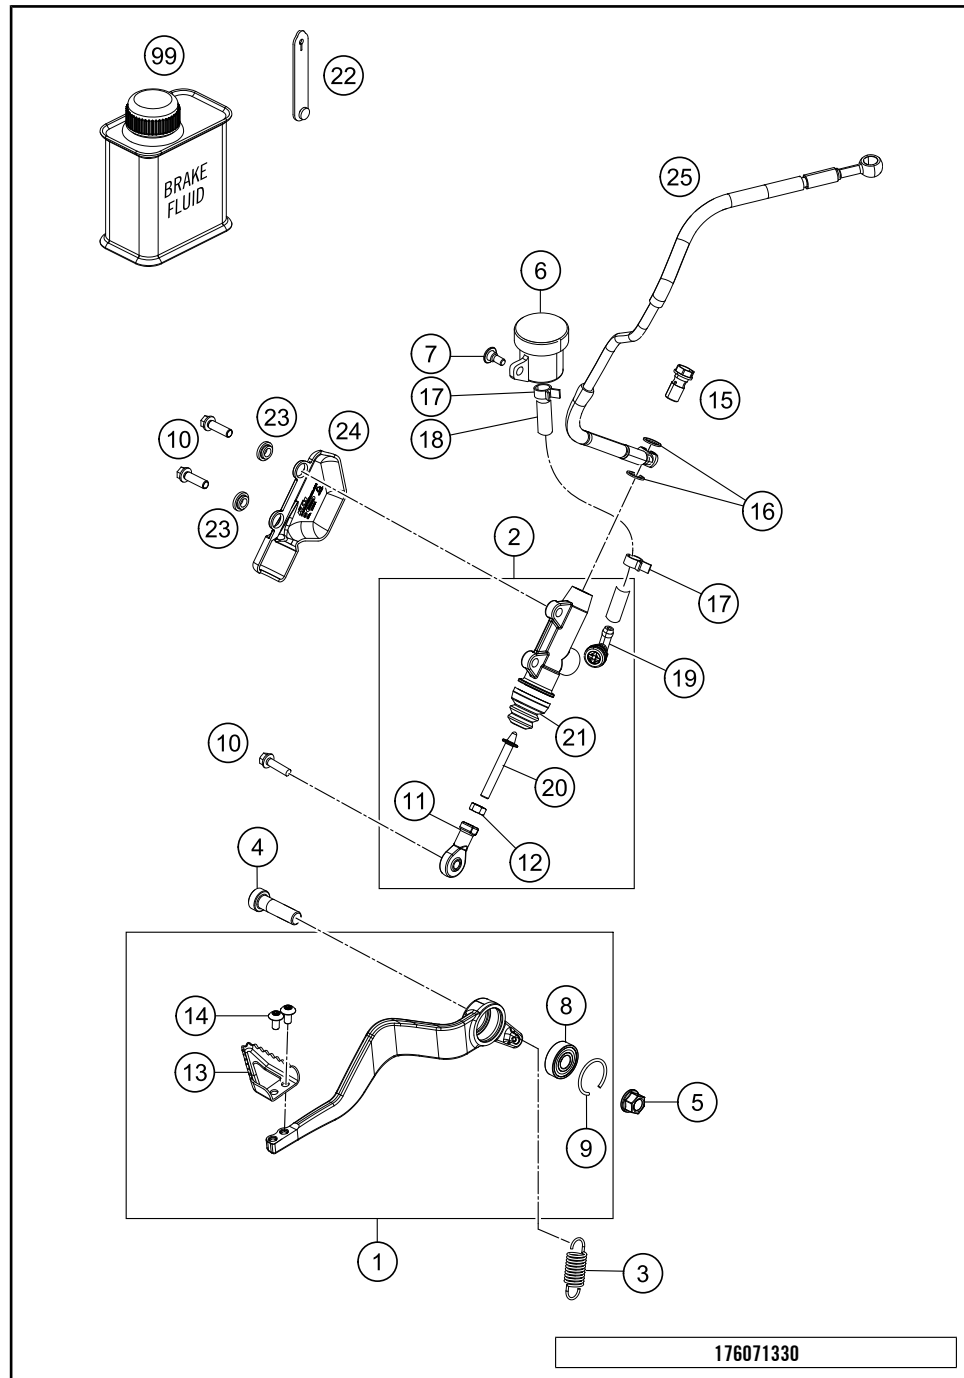

# REAR BRAKE CONTROL

1290 Super Adventure S, black 2018

POS	PARTNUMBER	PARTNAME	PIECE
1	6031305004433S	FOOT BRAKE LEVER KPL.	1
2	6031306000030	REAR BRAKE CONTROL	1
3	54603062100	RETURN SPRING FOR BRAKE LEVER	1
4	0032100356S	AH-COLLAR SCREW M10X35 ISA45	1
5	54630044000	COLLAR NUT M10 WS=13	1
6	54513030044	BRAKE FLUID RESERVOIR '89	1
7	69013099050	SCREW F. EXPANSION TANK	1
8	0625060002	deep groove ball bearing SKF 6000-2RS1	1
9	0993026500	round wire snap ring DIN 7993 B - 26	1
10	0025060206	HH collar screw M6x20 TX30	3
11	54603069000	SWIVEL HEAD M6 FOOT BRAKE LEV.	1
12	0934060003	hex nut DIN 934 M6	1
13	60313051000	STEP PLATE FOOT BRAKE LEVER	1
14	78105081010	SCREW TORX M5X10	2
15	62113020100	banjo bolt M10x1x19.5	1
16	0603100141	sealing ring DIN 7603 10x14x1	2
17	58007017000	YDNAC CLAMP 10101 (10,4MM)	2
18	69013069001	HOSE FOR RESERVOIR 6X1,5	1
19	54513155000	ANGLE PIECE	1
20	60313056044	PUSH ROD CPL.	1
21	54513151000	RUBBER SLEEVE	1
22	60011093045	RUBBER CABLE TIE 45MM 03	1
23	50213161000	COLLAR BUSHING	2
24	54513038000	BRAKE CYL. PROTECTOR "BREMBO"	1
25	60342001000	BRAKE HOSE REAR BRAKE CONTROL	1
99	00062030000	BRAKE FLUID DOT5.1 0,25L	1