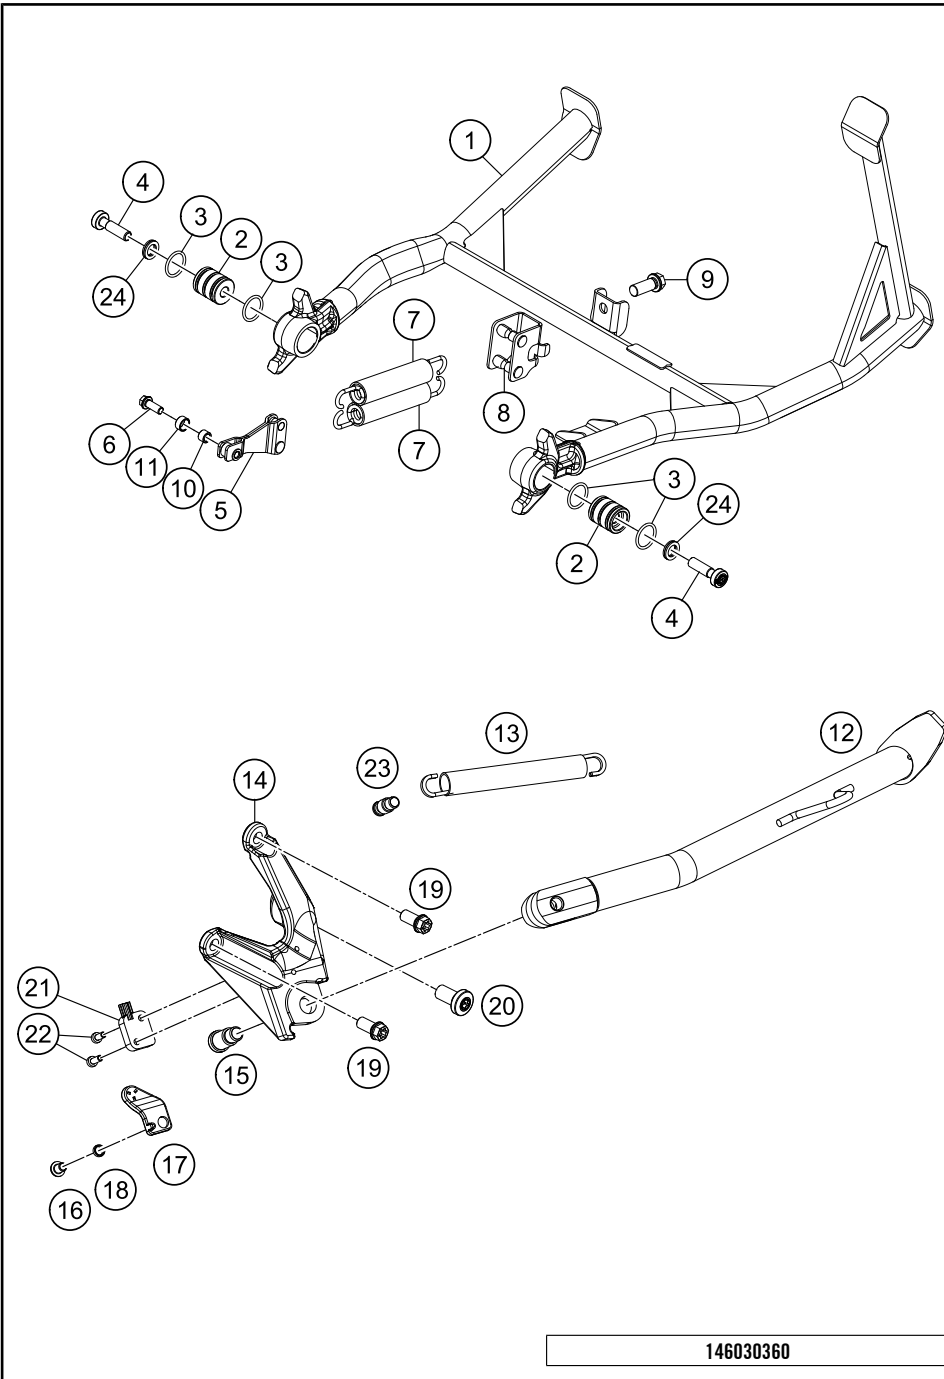

49233

\* NEW PART

X ON DEMAND

POS	PARTNUMBER	PARTNAME	PIECE
76	0770080010	O-RING 1x8x10	2
99	60712099000	Service-kit case bar	X

49233

\* NEW PART

X ON DEMAND

POS	PARTNUMBER	PARTNAME	PIECE
1	6030312210033	MAIN STAND	1
2	60303022007	BUSHING SUPPORT CENTRAL	2
3	0770180020	o-ring 18.00x2.00 NBR70	4
4	0035080356S	SCREW M8X35 ISA45 SS	2
5	60303022025	SPRING SUPPORT FRONT CPL.	1
6	0025060166	HH collar screw M6x16 TX30	1
7	60303030100	SIDESTAND SPRING L=118MM	2
8	60303022026	SPRING SUPPORT REAR CPL.	1
9	0025080206	HH collar screw M8x20 TX40	1
10	60303022031	BUSHING SPRINGSUPPORT FRONT	1
11	60303022032	BUSHING SPRING SUPPORT FRONT	1
12	6030312310033	SIDE STAND CPL.	1
13	60303024100	SIDE STAND SPRING	1
14	6030302610033S	SIDE STAND BRACKET	1
15	62503027200	SCREW FOR SIDE STAND M10X31,2	1
16	0902060083	AH OVAL SCREW ISO 7380 M 6X8	1
17	60303029050	MAGNET HOLDER	1
18	60303029051	BUSHING MAGNET HOLDER	1
19	0025080166	HH COLLAR SCREW M8X16 TX40	2
20	0035100309S	SHCS M10x30 TX45	1
21	60411045000	SIDE STAND SENSOR	1
22	0084040123	CYL.HEAD SCREW DIN84A M4x12	2
23	60303023111	RETAINING BOLT	1
24	60303022035	NORDLOCK WASHERS M8	2