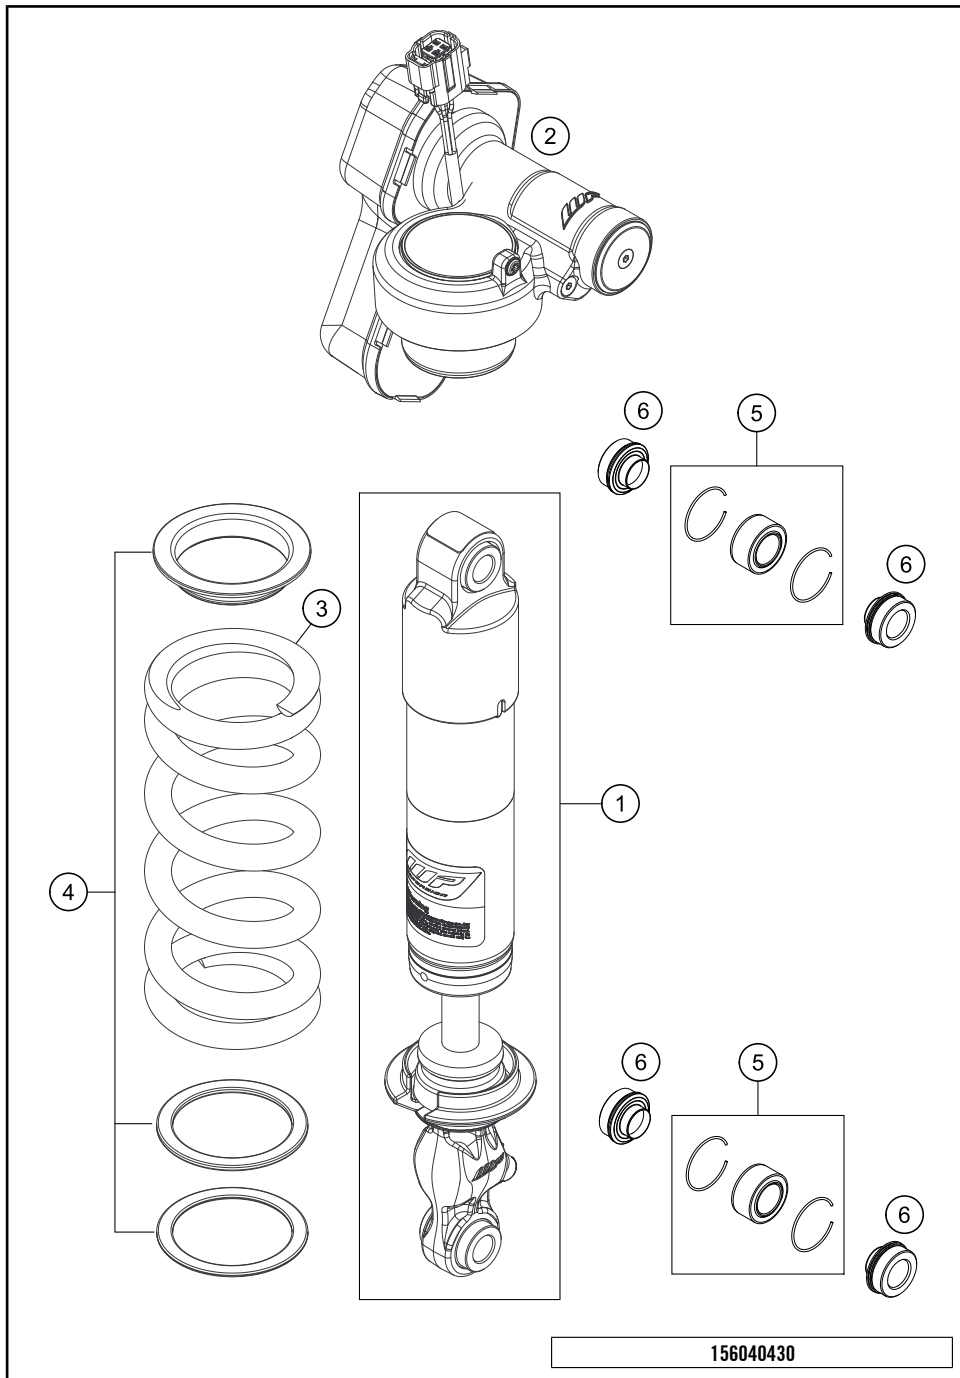

SHOCK ABSORBER DISASSEMBLED

1290 Super Adventure S, black 2018

POS	PARTNUMBER	PARTNAME	PIECE
1	46812001S2	Monoshock assembly group	1
2	15000001	PA EDS CPL.	1
3	91010365	Spring D59 L198,5 160 N/mm white	1
4	R15023	REP. KIT SPRING WASHER	1
5	R12012	REP. KIT BEAR./SEAL UP. 07	2
6	46181307E	Bushing D14 + lip seal	4

18644 * NEW PART X ON DEMAND