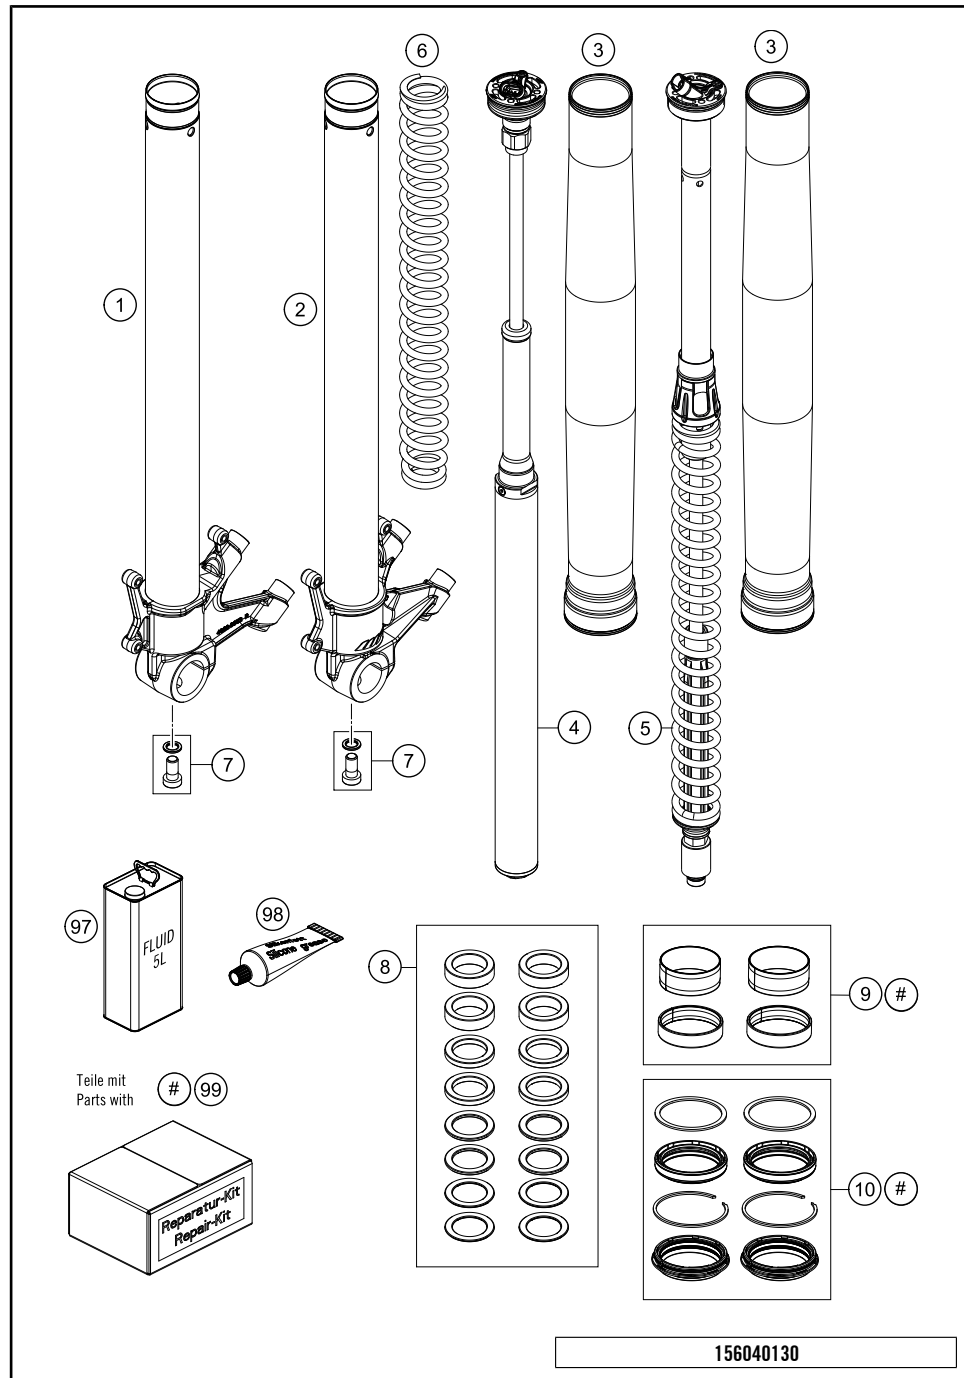

FRONT FORK DISASSEMBLED

1290 Super Adventure S, black 2018

POS	PARTNUMBER	PARTNAME	PIECE
1	48601082S1	AXLE CLAMP W. INNER TUBE R/S	1
2	48601081S1	AXLE CLAMP W. INNER TUBE L/S	1
3	48601099	OUTER TUBE L=550 D54/D60 3L	2
4	48SAF1Q26R	Cartridge cpl. r/s	1
5	48SAF1Q26L	Cartridge cpl. l/s	1
6	91410110	FORK SPRING	1
7	00501020S1	AH SCREW M10X20 SET	2
8	R14054	REP. KIT SPACER	1
9	R14047	REP. KIT GUIDE BUSHINGS	1
10	R14040	GASKET KIT CPL.	1
97	48601166S1	FORK OIL SAE4 5L	1
98	T511	SILICONE GREASE F. DUST STRI	1
99	R14063	FORK REP. KIT 48MM OFFROAD	1

156040130

18609

* NEW PART X ON DEMAND