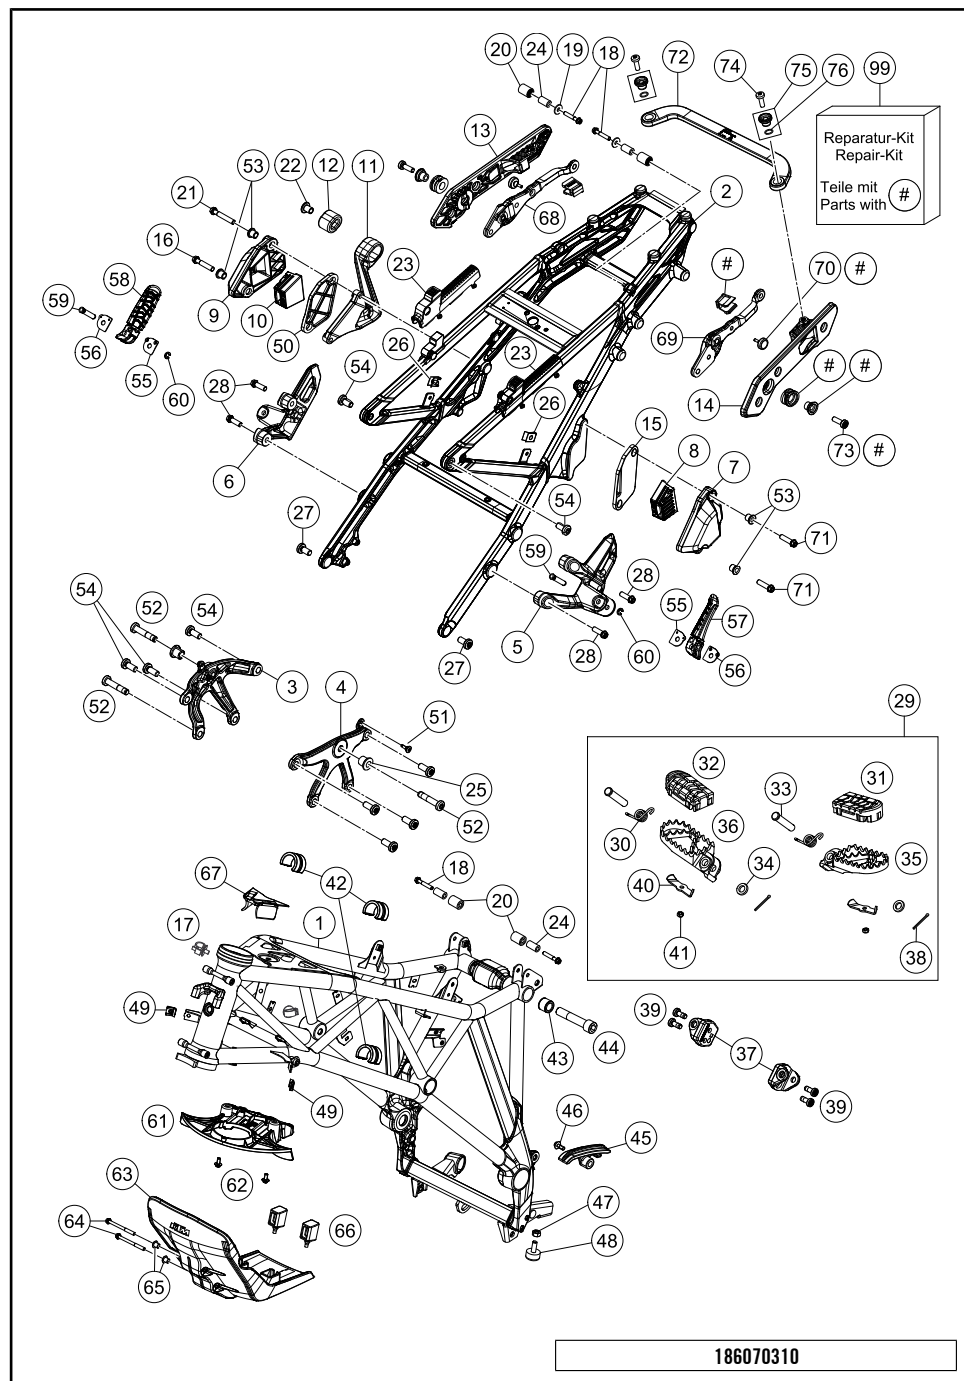

186070310

POS	PARTNUMBER	PARTNAME	PIECE
39	0025080166S	HH collar screw M8x16 TX40 SL	4
40	60003044010	CLOSING PANEL FRONT L/S R/S 03	2
41	0985050003	SELF LOCKING NUT DIN0985-M 5	2
42	61007014000	SPACER FUEL TANK 05	4
43	60004030151	BUSHING MONOSHOCK SOCKET 05	1
44	60004017000	SCREW M14X1,5 L=73MM 03	1
45	60303070000	CHAIN GUIDE	1
46	0024060156	HH collar screw M6x15 TX30	1
47	0934080003	HEXAGON NUT DIN0934-M 8	1
48	58303070100	BUMP RUBBER M8X25MM	1
49	54603048200	RANGE CHANGE METAL NUT M5	2
50	60712034000	SPACER CASE CLAMP RIGHT	1
51	69008021160	special screw M5x12	1
52	0035100509S	AH-COLLAR SCREW M10X50 ISA45	3
53	60703002058	SPACER BUSHING 20X17X8,2	4
54	0035100249	SHCS M10x24 TX45	9
55	60003152000	ENGAGE PANEL FOOTREST L/S 03	2
56	60003052000	ENGAGE PANEL FOOTREST R/S 03	2
57	60003050000	FOOTREST CPL. L/S REAR 03	1
58	60003051000	FOOTREST CPL. R/S REAR 03	1
59	60003044100	footrest bolt, rear	2
60	0799060003	retaining washer DIN 6799 - 6	2
61	60308024200	TRIPLECLAMP-FACEPLATE BELOW	1
62	83008000015	SPECIAL SCREW M6X15X3	2
63	6030319000030	SKID PLATE ADV	1
64	0025060406	HH collar screw M6x40 TX30	2
65	45239060050	COLLAR BUSHING 6,3X8X13X9,5	2
66	60003096000	VIBRATION DAMPER 03	2
67	60303003010	STEERING HEAD COVER	1
68	6071201405030	RAIL-INTAKE RI.	1
69	6071201305030	RAIL-INTAKE LE.	1
70	60006001021	DISTANCE RUBBER AIRBOX 03	2
71	0025080406	HH COLLAR SCREW M8X40 TX40	2
72	60712055000	CROSS CONNECTION	1
73	0035080256	AH-COLLAR SCREW M8X25 ISA45	2
74	0018050163	INT. TORX OVAL HEAD M5X16	2
75	60712055155	Connection component with seal	2

49233

* NEW PART

X ON DEMAND