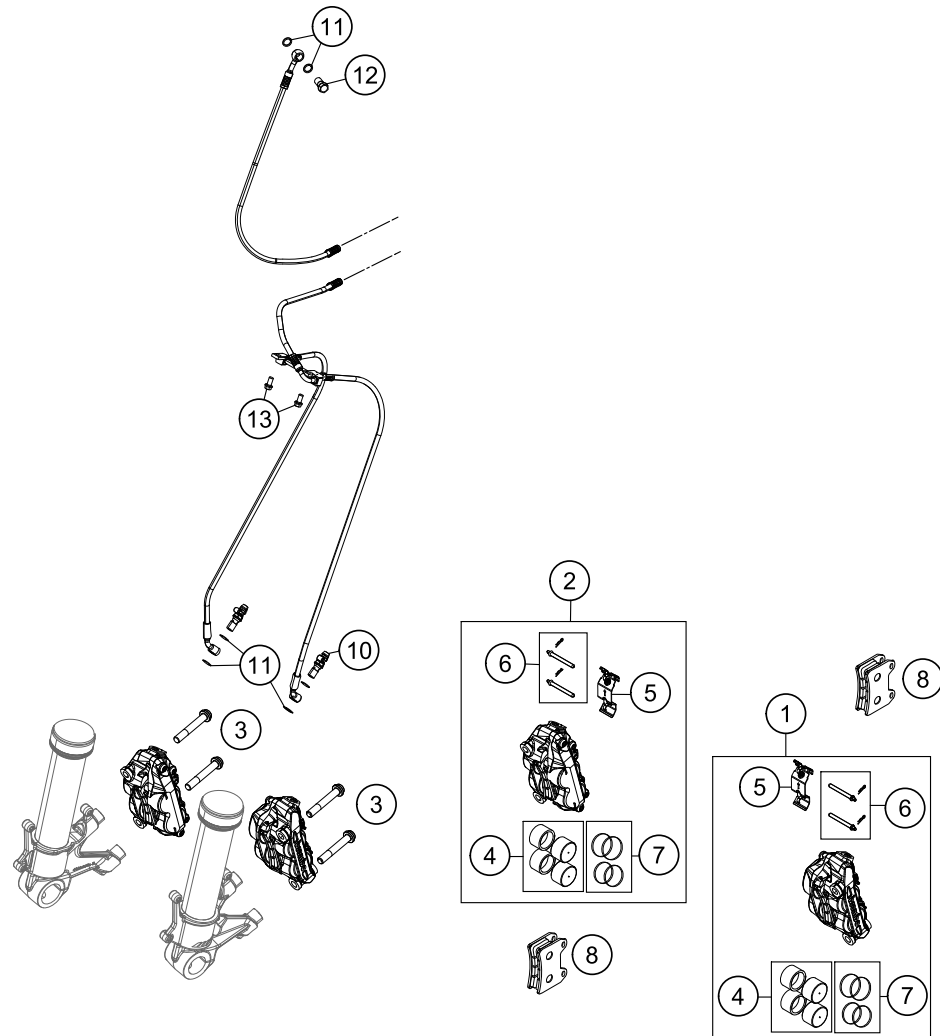

FRONT BRAKE CALIPER

1290 Super Adventure S, black 2018

POS	PARTNUMBER	PARTNAME	PIECE
1	6031301500130	BRAKE CALIPER FR. L/S W/O PADS	1
2	6031301600130	BRAKE CALIPER FR. R/S W/O PADS	1
3	0035100559S	AH-COLLAR SCREW M10X1,25X55SS	4
4	76013019000	BRAKE PISTON CPL.	2
5	58713018000	RETAINING SPRING BREMBO '99	2
6	58713017000	BOLT WHITH CLIP '99	2
7	76013019050	REPAIR KIT SEALING RINGS 4X	2
8	60313130000	BRAKE PADS FRONT TT2172	2
10	62513020000	BLEEDER SCREW CPL. 05	2
11	0603100141	sealing ring DIN 7603 10x14x1	6
12	62113020100	banjo bolt M10x1x19.5	1
13	0025060126	HH collar screw M6x12 TX30	2

136031360

13213

* NEW PART

X ON DEMAND