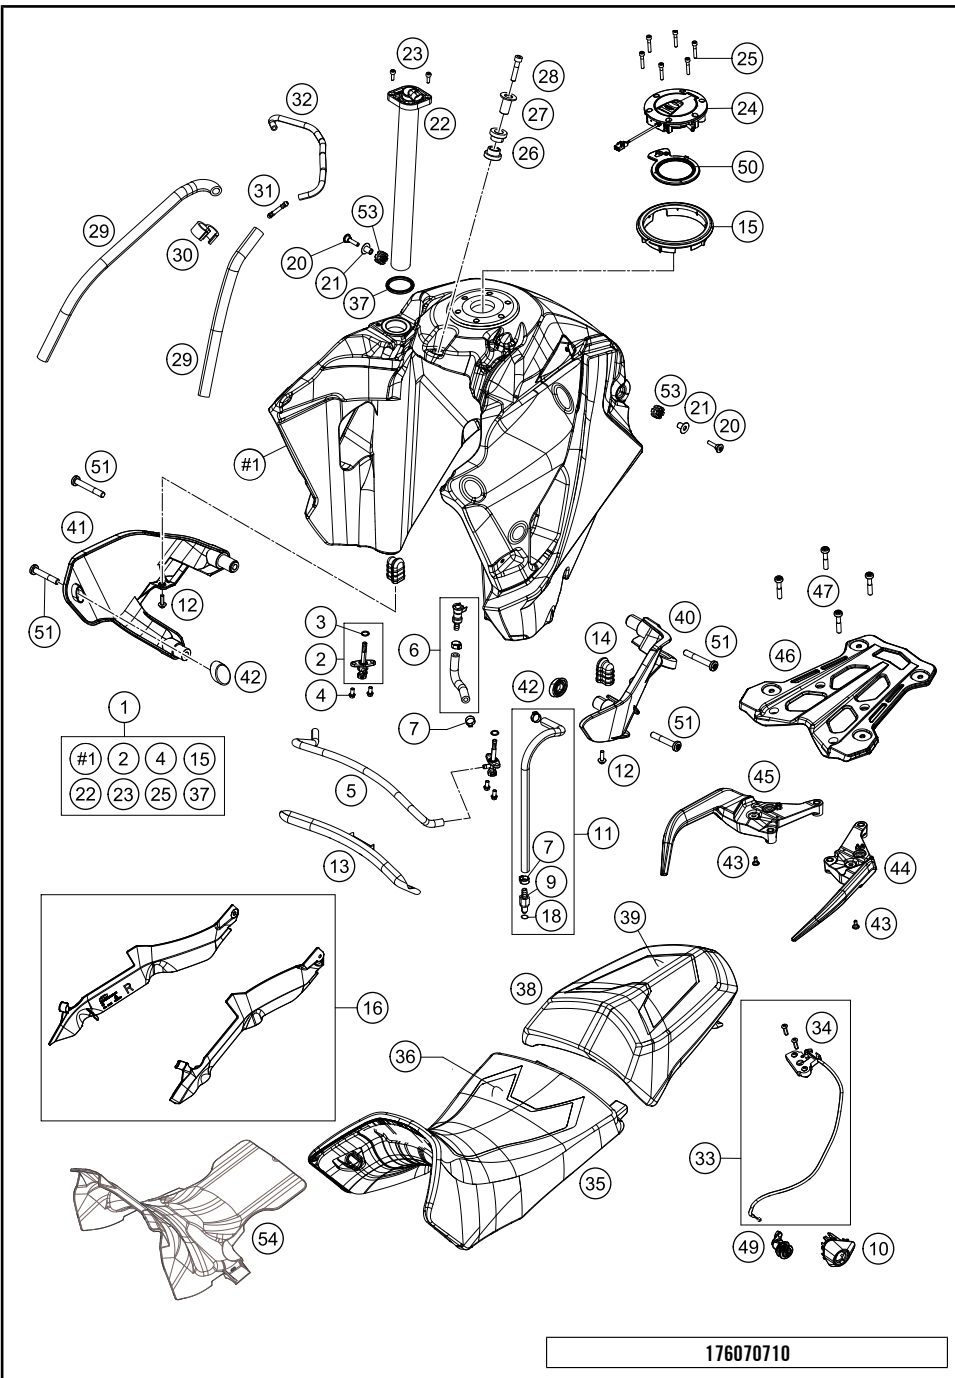

POS	PARTNUMBER	PARTNAME	PIECE
42	60307032000	DAMPER	2
43	69013099050	SCREW F. EXPANSION TANK	2
44	6031200810030	GRIP L/S BLACK	1
45	6031200920030	HAND GRIP R/S	1
46	6031201000033S	BAGGAGE CARRIER BRIDGE	1
47	0035080406	AH-COLLAR SCREW M8X40 ISA45	4
49	60307050020	LOCK CYLINDER SEAT LOCK	1
50	60307008190	GASKET TANK CAP	1
51	0035100609S	AH-COLLAR SCREW M10X60 ISA45	4
53	69007027000	rubber grommet, tank mounting	2
54	60707045000	Heat protection shell	1

176070710

18810

* NEW PART X ON DEMAND