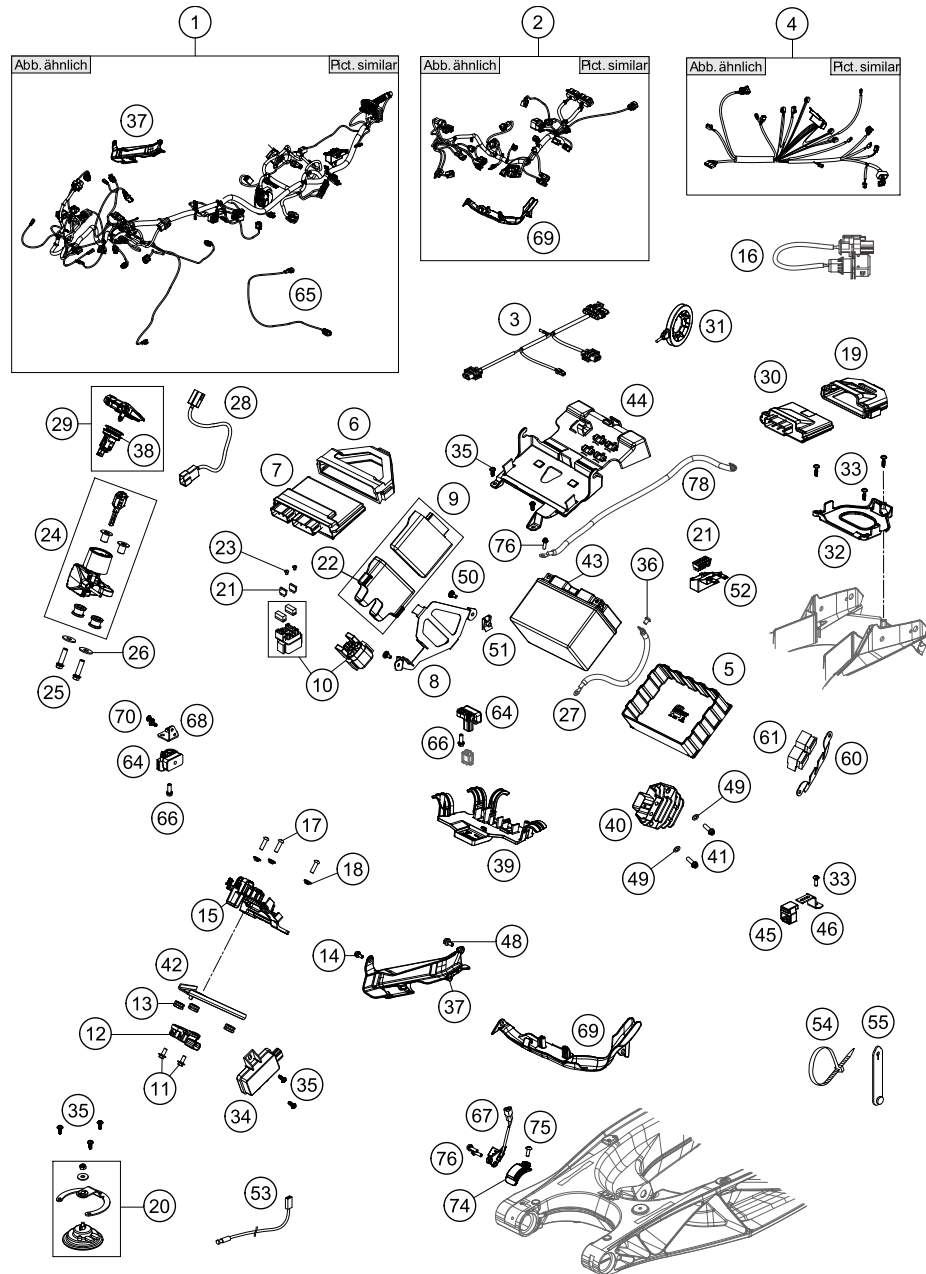

POS	PARTNUMBER	PARTNAME	PIECE
1	60711075033	Main wiring harness complete	1
2	60711085000	Wiring harness	1
3	60311079000	WIRING HARNESS HEAD LIGHT	1
4	60311076000	REAR WIRING HARNESS	1
5	60311053050	BATTERIE HOUSING	1
6	60341031050	ECU RUBBER BRACKET	1
7	61341031300	Control unit EFI	1
8	60311057050	BRACKET ELECTRIC	1
9	60416031000	ELECTRONIC CONTROL UNIT SAFE	1
10	58211058000	STARTER RELAY 12V '99	1
11	0024060136	HH collar screw M6x13 TX30	2
12	60342090000	SLOPING POSITIONS SENSOR	1
13	62142041000	DAMP. COMPONENT ABS MODUL	3
14	69008021160	special screw M5x12	2
15	60711048000	Connector support front	1
16	60411078050	Wiring harness	1
17	0738060201	FLAT HEAD SCREW ISO7380 M6X20	3
18	76508043050	COLLAR BUSHING	3
19	60711033050	Rubber band	1
20	60711060033	Direct current horn complete	1
21	58011109140	FUSE 40 A	x
21	58011109130	FUSE 30 A	x
21	58011109125	FUSE 25 A	x
21	58011109115	FUSE 15 A	x
21	58011109110	FUSE 10 A 2000	x
22	60316029000	RUBBER EDS-CONTROL UNIT	1
23	0902060083	AH OVAL SCREW ISO 7380 M 6X8	2
24	60711066000	Ignition lock Race-on 868MHz	1
25	0025080306S	HH COLLAR SCREW M8X30 TX40	2
26	0021080003	WASHER DIN9021-A 8,4	2
27	60311059050	BATTERIE CABLE	1
28	60711042050	Cable	1
29	60714013033B2	Power socket complete silver	1
30	60711033000	Control unit MCU 3.0	1
31	69011168000	Antenna keyless	1
32	60708019010	Support	1
33	0081050181	SCREW FOR PLASTIC K50X18 T20	4
34	60312032000	RECEIVER AIR PRESSURE SENSOR	1

176071110

18771

* NEW PART

X ON DEMAND