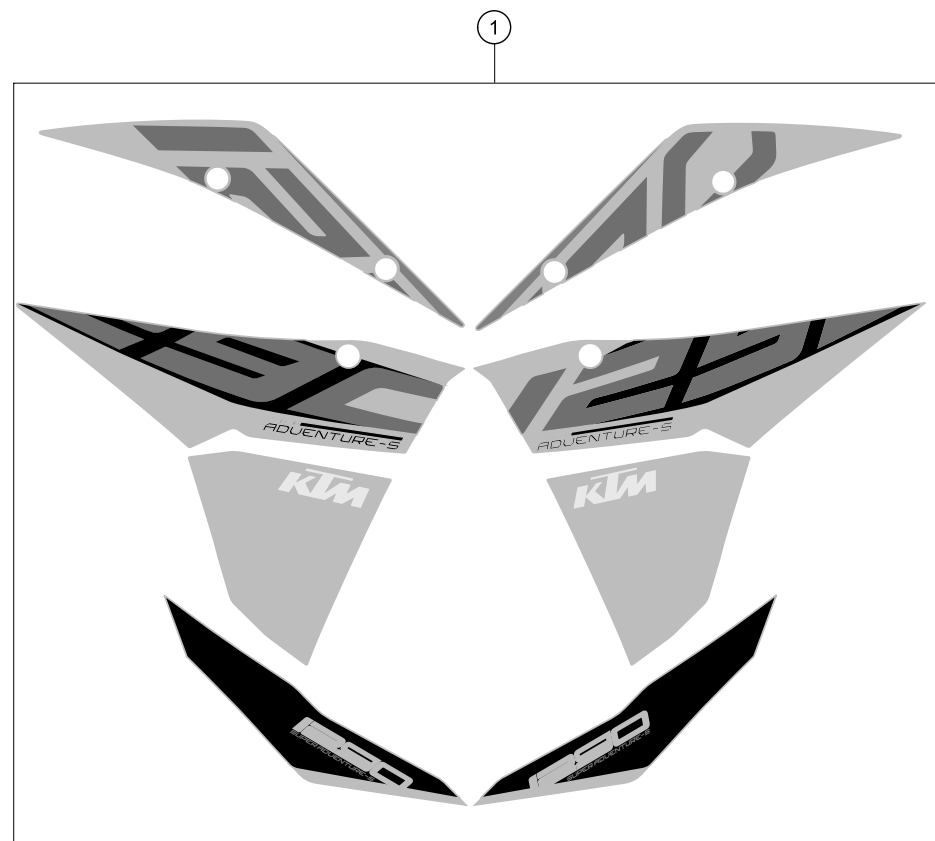

DECAL

1290 Super Adventure S, black 2018

POS	PARTNUMBER	PARTNAME	PIECE
1	60708099100	Decal set 1290 Adventure S black	1
2	52000147	Stickerkit fork 175x45	1

176070831

18849

* NEW PART

X ON DEMAND