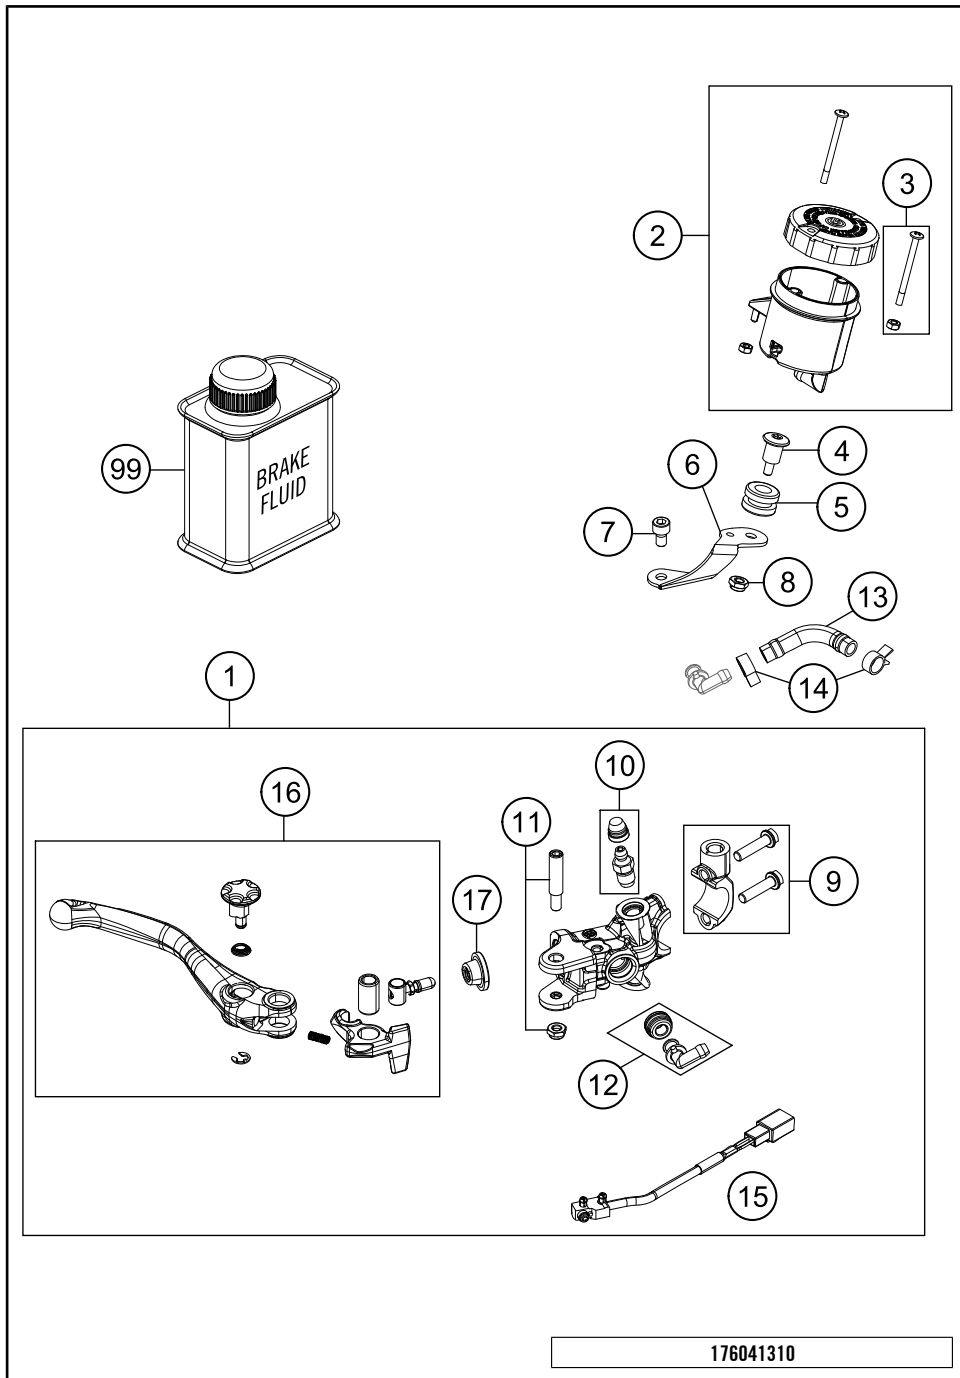

POS	PARTNUMBER	PARTNAME	PIECE
1	6201310110030	Hand brake cylinder complete	1
2	61013009202	BRAKE FLUID RESERV. WHITE CPL.	1
3	61013009203	SCREW + NUT F. RESERVOIR	1
4	61013013050	SCREW RET.PANEL-RESERVOIR	1
5	61013013000	RUBBER BUSH 05	1
6	61013009001	RET.PANEL FLUID RES. FRONT 05	1
7	61013021000	SCREW RET.PANEL-BRAKE CYLINDER	1
8	61013009004	NUT FOR RESERVOIR	1
9	61013005000	CLAMP CPL. 05	x
9	76013005100	CLAMP CPL. 16	1
10	60013020000	BLEEDER SCREW WITH CAP	1
11	61013006000	LEVER SCREW CPL. 05	1
12	54513155000	ANGLE PIECE	1
13	58007016101	HOSE FOR RESERVOIR 6X1,5	1
14	58007017000	YDNAC CLAMP 10101 (10,4MM)	2
15	60311050000	BRAKE LIGHT SWITCH FRONT	1
16	6251300214430	HAND BRAKE LEVER CPL. BLACK	1
17	61013008000	RUBBER CUP 05	1
99	00062030000	BRAKE FLUID DOT5.1 0,25L	1

176041310

18837

* NEW PART

X ON DEMAND