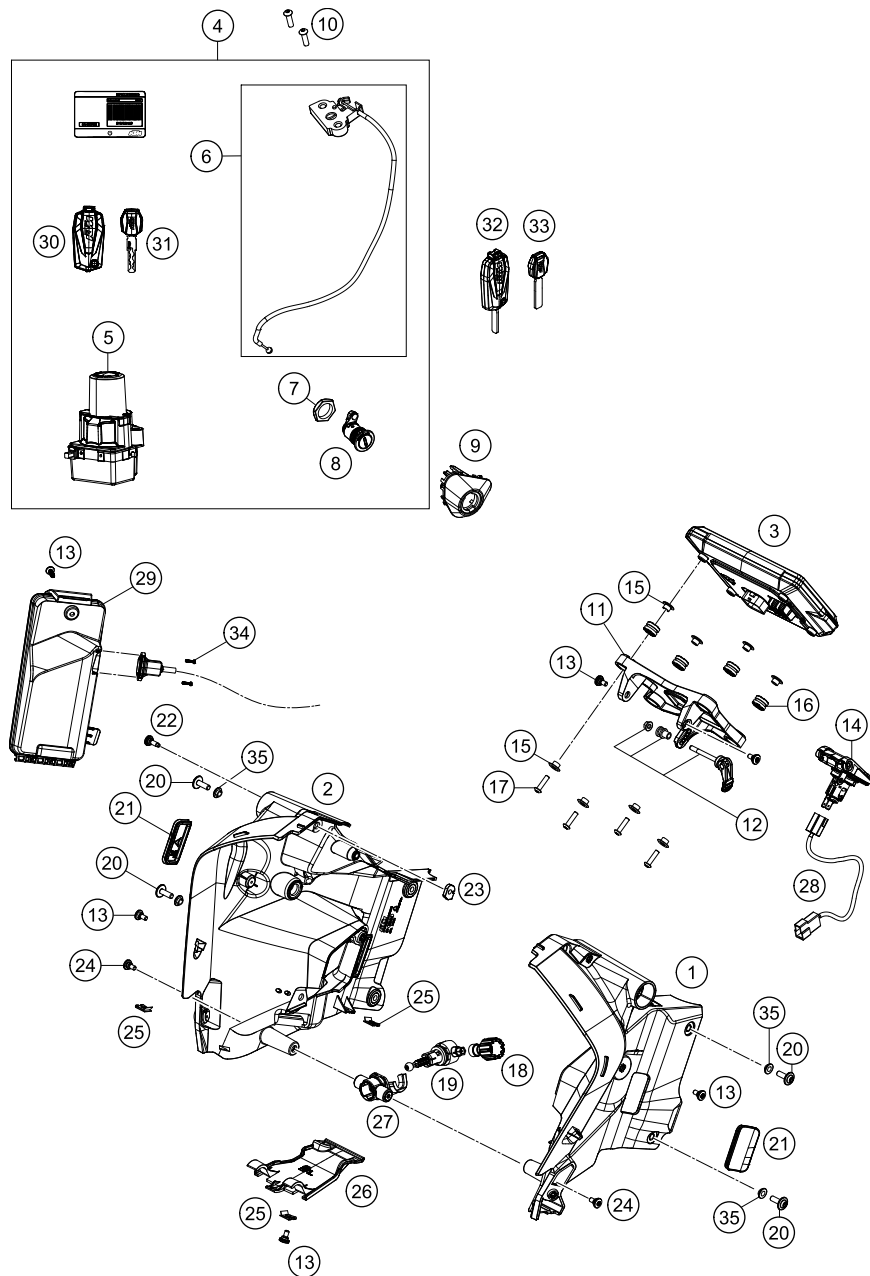

176071430

POS	PARTNUMBER	PARTNAME	PIECE
1	6071401010033	Mask carrier left	1
2	6071401110033	Mask carrier right	1
3	60714069000	TFT dashboard	1
4	60711266044	lockset Race-On 433 MHz	1
5	60711266000	Zündschloss Race-on 433MHz	1
6	60307050000	SEAT LOCK CPL.	1
7	69007050050	NUT SEAT LOCK M22X1,5	1
8	60307050020	LOCK CYLINDER SEAT LOCK	1
9	60307053000	SEAT LOCK COVER	1
10	0738060181	BHCS ISO 7380 M6X18	2
11	60714062000	Instrument support	1
12	60714071044	Excentric lever speedometer 607 ADV	1
13	69008021160	special screw M5x12	11
14	60714013033B2	Power socket complete silver	1
15	60714069050	Bushing	8
16	61314069051	DAMP. COMPONENT SPEEDOMETER	4
17	0738050202	Lens head screw ISO 7380-M5X20A2	4
18	60714023000	Thumbwheel headlight adjust.	1
19	60714020000	Headlight adjuster	1
20	69014017000	SPECIAL SCREW M6X18 ISA30 08	4
21	60714010050	Cover for headlight mask holder	2
22	69008021060	special screw M5x17	1
23	60714010010	Headlight support top	1
24	69007025050	SPECIAL SCREW M5X12 ISA30 ALU	2
25	54603048400	RANGE CHANGE MET. NUT M5 15460	3
26	60714011010	Wire cover	1
27	60714024100	Headlight support	1
28	60711042050	Cable	1
29	60714078033	Storage compartment	1
30	60711267000	Race-on key 433 MHz	1
31	60411067000	KTM ignition key	1
32	60711267010	Race on blank key 433MHz	1
33	60411067010	Blank KTM ignition key	1
34	0081025101	EJOT PT SCHRAUBE K25X10 WN5452	2
35	69004060150	BUCHSE KETTENSCHUTZ	4

49234

* NEW PART

X ON DEMAND