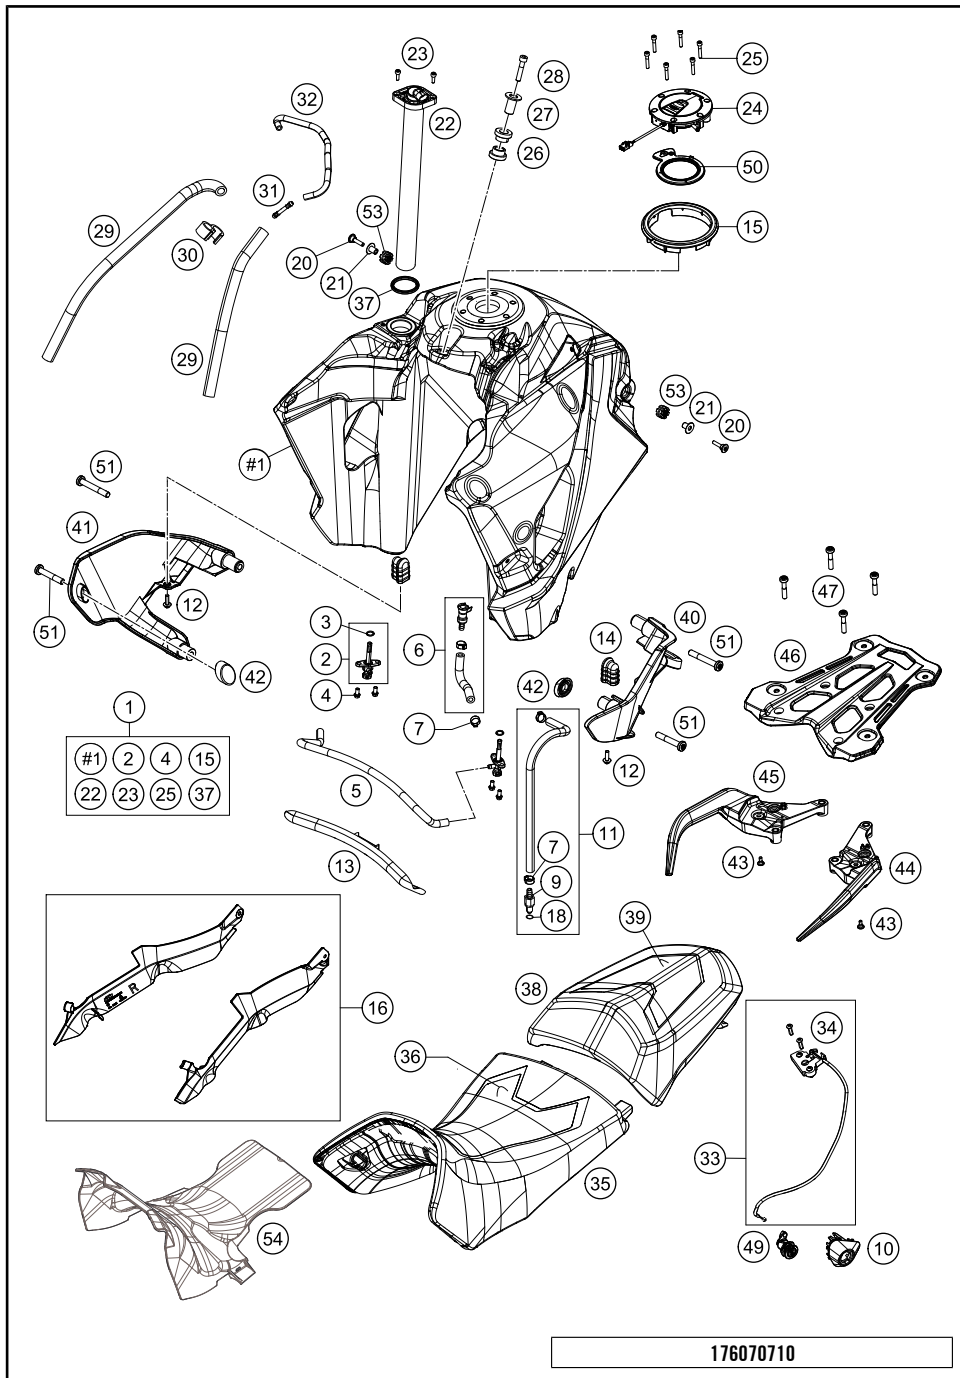

# TANK, SEAT, COVER

1290 Super Adventure S, black 2018

POS	PARTNUMBER	PARTNAME	PIECE
1	6030711314433A	FUEL TANK CPL.	1
2	58507003200	FUEL COCK CPL.	2
3	0770020130	O-RING 1,78x10,82x14,38 2-013	2
4	0025060126	HH collar screw M6x12 TX30	4
5	60007416510	FUEL HOSE 6,4X3,2 L=510MM	1
6	60307017000	FUEL HOSE TANK/CONNECTOR	1
7	00050157706	VARIABLE ONE-EAR CLAMP 15,7MM	2
9	5850701030030	PLUG CPC BLACK 05	1
10	60307053000	SEAT LOCK COVER	1
11	60307016050	FUEL PIPE 1	1
12	0024060206	HH collar screw M6x20 TX30	2
13	60307070000	BRACKET FUEL HOSE	1
14	60307020000	TANK RUBBER	2
15	60307009000	TANK CAP RING	1
16	60308053144	AIR DEFLECTOR KIT SEAT	1
18	58507012000	O-RING VITON F. PLUG CPC 05	1
20	60307025000	SPECIAL SCREW M6X32.5 ISA 40	2
21	69007028000	COLLAR BUSH. 6,2X10X21X14MM 08	2
22	60307080000	GAS LEVEL SENSOR	1
23	0912050163	AH SCREW DIN0912-M 5X16	2
24	60707008000	Fuel tank cap race-on	1
25	0912050253	AH SCREW DIN0912-M 5X25	6
26	61007065000	collar bushing, front tank holder	2
27	61007060000	collar bushing, bearing, outside	1
28	0912080403	SHCS DIN 912 M8x40	1
29	60007126001	HOSE 5,4X9,4 NBR, METER	1
30	60038039000	DISTANCE HOLDER 10/10 BLACK	1
31	69015019010	HOSE CONNECTION STRAIGHT	1
32	60307008150	HOSE TANK BREAT.	1
33	60307050000	SEAT LOCK CPL.	1
34	0738060201	FLAT HEAD SCREW ISO7380 M6X20	2
35	60707040000	Seat	1
36	60707043000	Seat cover	1
37	60307080090	GASKET FUEL LEVEL SENSOR	1
38	60707047000	Seat passenger	1
39	60707053000	Seat cover passenger	1
40	6030702700033	Tank guard left black	1
41	6030702800033	Tank guard right black	1