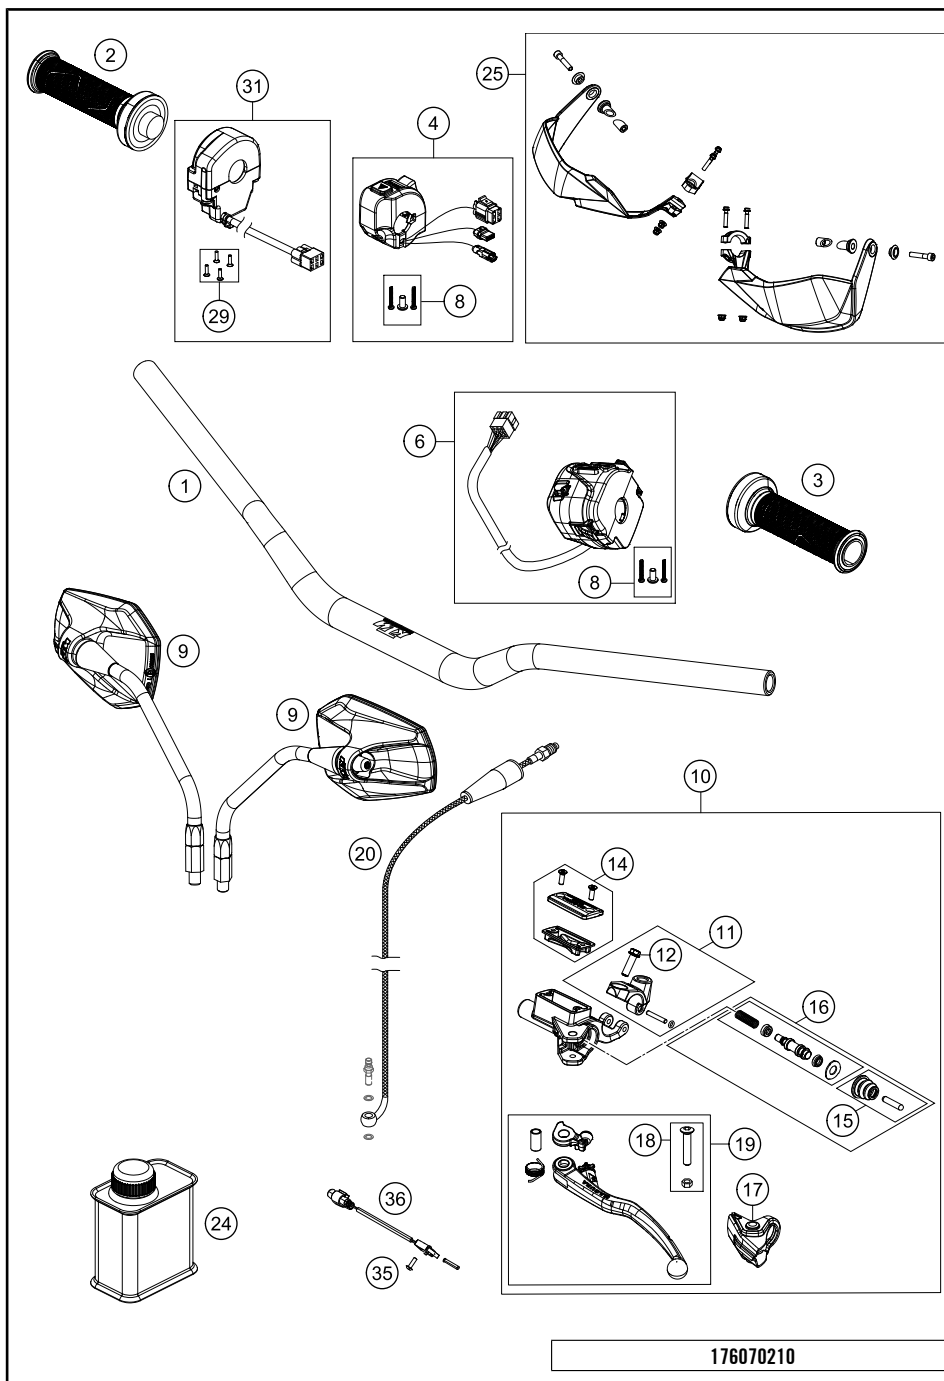

# FRONT FORK DISASSEMBLED

1290 Super Adventure S, black 2018

POS	PARTNUMBER	PARTNAME	PIECE
1	48601082S1	AXLE CLAMP W. INNER TUBE R/S	1
2	48601081S1	AXLE CLAMP W. INNER TUBE L/S	1
3	48601099	OUTER TUBE L=550 D54/D60 3L	2
4	48SAF1Q26R	Cartridge cpl. r/s	1
5	48SAF1Q26L	Cartridge cpl. l/s	1
6	91410110	FORK SPRING	1
7	00501020S1	AH SCREW M10X20 SET	2
8	R14054	REP. KIT SPACER	1
9	R14047	REP. KIT GUIDE BUSHINGS	1
10	R14040	GASKET KIT CPL.	1
97	48601166S1	FORK OIL SAE4 5L	1
98	T511	SILICONE GREASE F. DUST STRI	1
99	R14063	FORK REP. KIT 48MM OFFROAD	1

# 1290 Super Adventure S, black 2018

POS	PARTNUMBER	PARTNAME	PIECE
1	6070200100033	Handlebar	1
2	60702012000	Grip tube (no heating)	1
3	60702039000	Fixed grip (no heating)	1
4	61411174000	Start-emergency off switch	1
6	61411170000	Combination switch left	1
8	60411074010	SCREW SET START-STOP SPEED CON	1
9	60312040100	MIRROR	2
10	60302030144	MASTER CYLINDER DOT CPL. 12MM	1
11	76513005000	CLAMP, CYL. PIN, O-RING	1
12	0025060166	HH collar screw M6x16 TX30	1
14	25002033000	COVER HYDR. CLUTCH DOT CPL.	1
15	76502046000	PUSH ROD CPL. 13	1
16	60302032100	REPAIR KIT PISTONS DOT	1
17	76502037000	PROTECT.CAP FOR LEVER PERCH 13	1
18	50302038200	LEVER SCREW SHORT CPL. 09	1
19	60302031000	CLUTCH LEVER LONG CPL. 2013	1
20	60032063100	CLUTCH PIPE LC8 ADV '03	1
24	00062030000	BRAKE FLUID DOT5.1 0,25L	1
25	6030217910030	HANDGUARD CLOSED BLACK HIGH	1
29	76011073110	SCREW SET START-STOP SWITCH	1
31	60711012000	Ride-by-wire without throttle tube	1
35	0985030103	FLAT HEAD SCREW DIN7985 M3x1	1
36	83111049000	CLUTCH SWITCH ATV	1