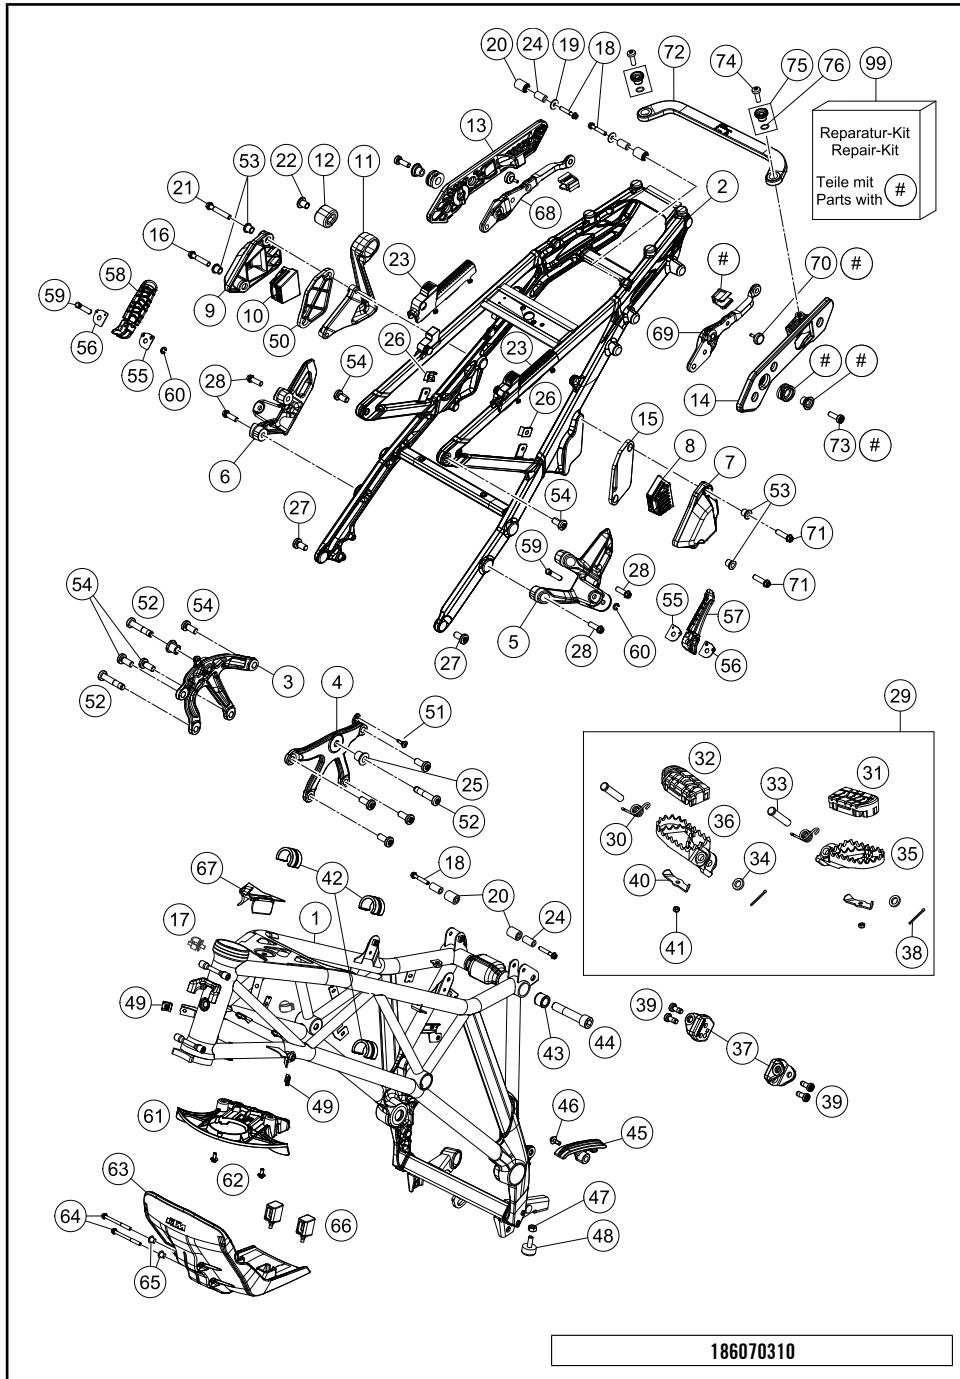

POS	PARTNUMBER	PARTNAME	PIECE
76	0770080010	O-RING 1x8x10	2
99	60712099000	Service-kit case bar	X

49233

* NEW PART

X ON DEMAND