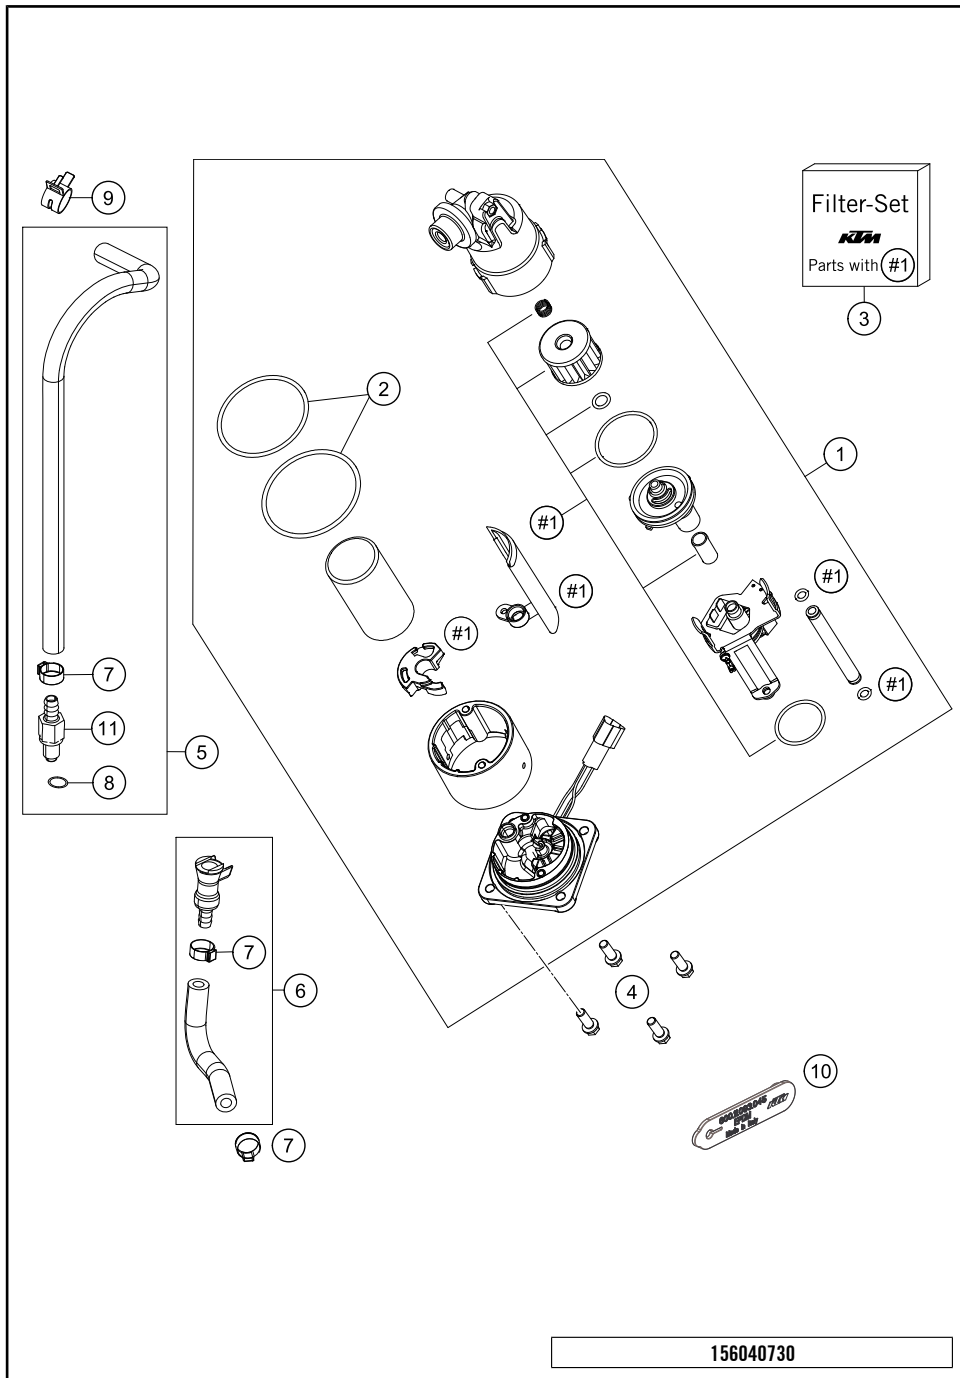

FUEL PUMP

1290 Super Adventure S, black 2018

POS	PARTNUMBER	PARTNAME	PIECE
1	60307088000	FUEL PUMP	1
2	61007089000	O-RING SET FOR FUEL PUMP 05	1
3	61007090100	FILTER-SET FUEL PUMP	1
4	0025060166	HH collar screw M6x16 TX30	4
5	60307016000	FUEL HOSE 1 CPL.	1
6	60307017000	FUEL HOSE TANK/CONNECTOR	1
7	00050157706	VARIABLE ONE-EAR CLAMP 15,7MM	4
8	58507012000	O-RING VITON F. PLUG CPC 05	1
9	00049140121	CLAMP STD DN14	1
10	60011093045	RUBBER CABLE TIE 45MM 03	1
11	5850701030030	PLUG CPC BLACK 05	1

156040730

16036

* NEW PART X ON DEMAND