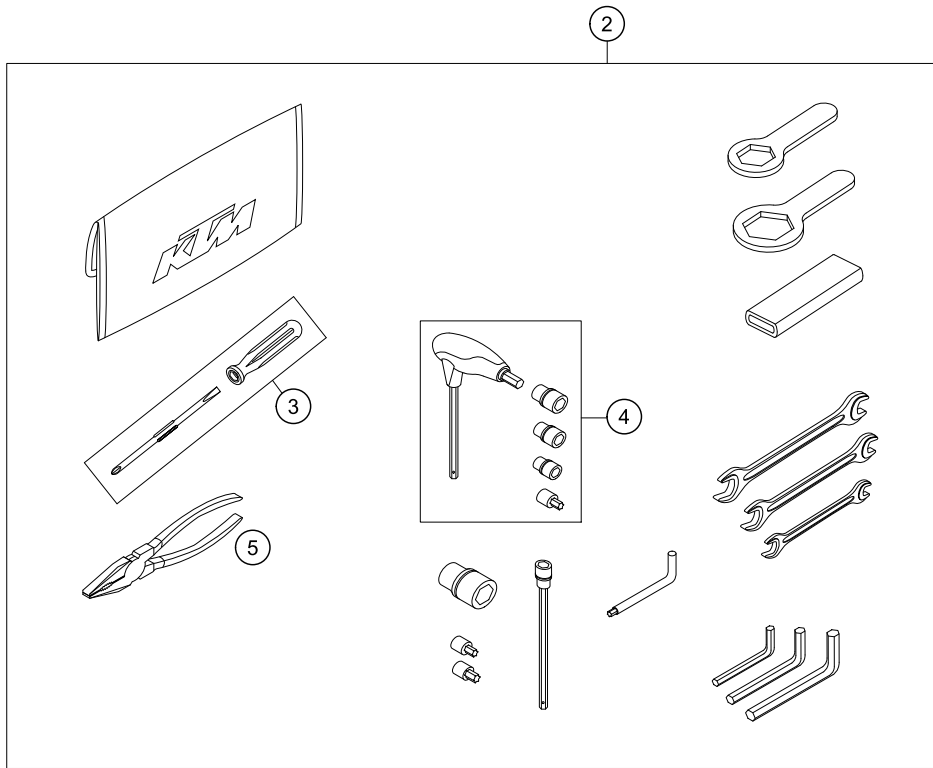

0
OHNE ABBILDUNG
WITHOUT ILLUSTRATION

1
TECHNISCHE DOKUMENTATION
TECHNICAL DOCUMENTATION
DOCUMENTACION TECNICA
DOCUMENTATION TECHNIQUE
NOTE TECNICHE

136032000

POS	PARTNUMBER	PARTNAME	PIECE
0	00063004105	950 ADV. CARTON F WIND PROT.	1
0	60708008000	Windshield EU	1
0	00063099111	BAG FOR INSTR. MANUAL 245X170	1
0	69008021160	special screw M5x12	8
0	58412080400	Rear reflector red	1
0	0024060156	HH collar screw M6x15 TX30	2
0	58412080050	BRACKET FOR REFLECTOR	1
0	0024060206	HH collar screw M6x20 TX30	2
0	40006006000	WASHER 6MM	2
0	60714089000	Decal radio certification instrument	1
0	0966050163	OVAL HEAD SCREW DIN0966-M 5X16	2
0	0125050003	WASHER DIN0125-A 5,3	2
0	0985050003	SELF LOCKING NUT DIN0985-M 5	2
0	312305	DOCUMENTS BAG 2006	1
0	3210917	NOTEPAD	1
0	312313	KTM BALLPOINT PEN ORANGE	1
0	00063004202	PRINT LABEL 60X51 MM	1
0	60012081200	license plate mouning plate	1
0	0021060003	WASHER DIN9021-A 6,4	2
0	0985060003	SELF LOCK. NUT DIN0985-M 6	4
0	0125060003	WASHER DIN0125-A 6,4	2
0	45239060050	COLLAR BUSHING 6,3X8X13X9,5	2
0	60312040200	Mirror	2
0	6030319000030	SKID PLATE ADV	1
0	60003096000	VIBRATION DAMPER 03	2
0	0025060406	HH collar screw M6x40 TX30	2
0	3212724ENE	PowerWear Street Folder 2017	1
0	3212726DE/ENE	PP Street Folder 2017	1
1	3213751EN	Bed.-Anl. 1290 Super Adventure-S 2018	1
2	60329099000	TOOL KIT	1
3	53012024100	SCREW DRIVER L=105MM	1
4	60029070300	T-WRENCH WS=6/8/10/TX45/SK4X1	1
5	53012028200	GRIP ORANGE B&F	1

49243

* NEW PART X ON DEMAND