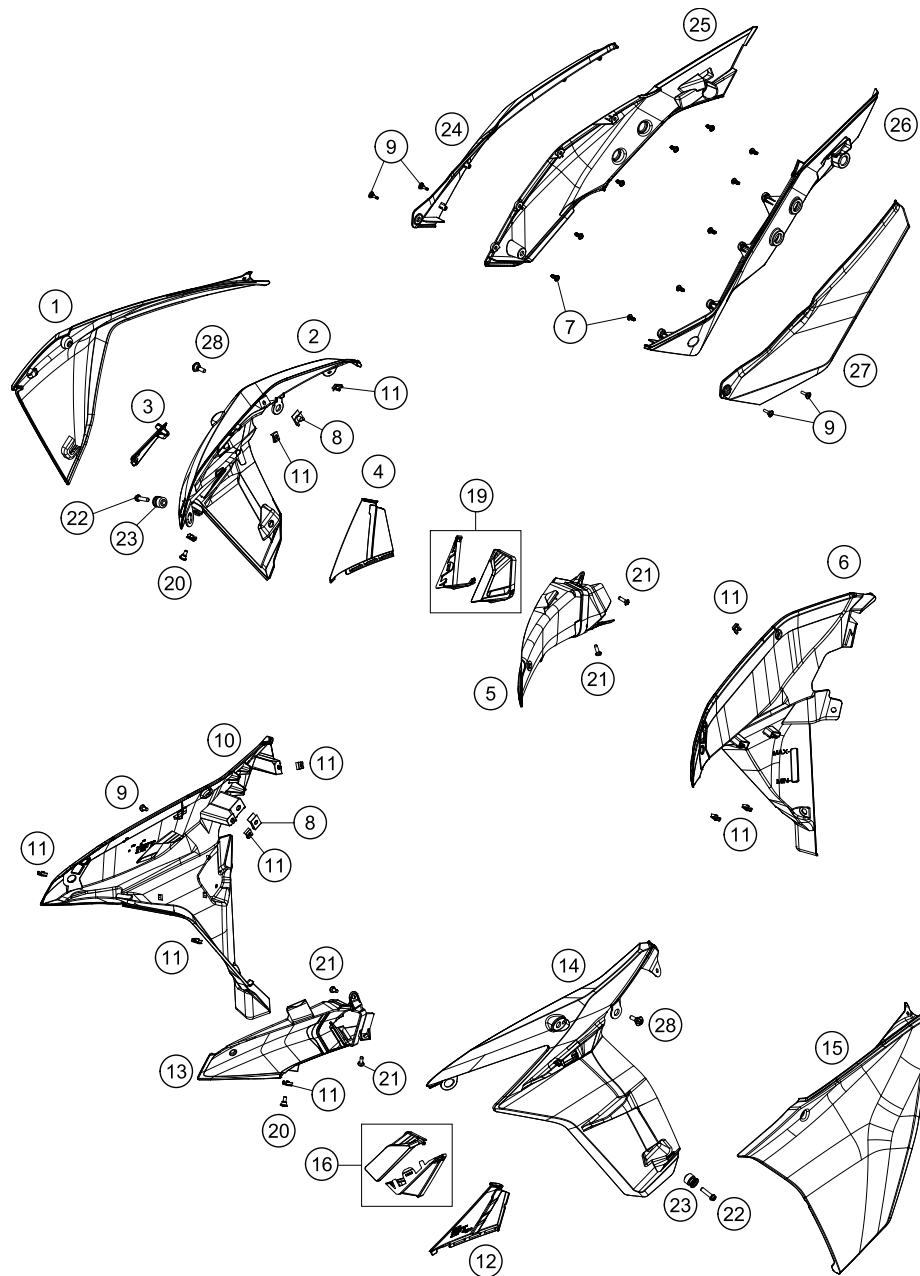

176070820

POS	PARTNUMBER	PARTNAME	PIECE
1	60708051000KCA	Spoiler	1
2	6070810300033	Fairing right	1
3	6070810201033	Maintenance cover	1
4	60708103060	Cover for right intake port	1
5	6070810305033	Air intake right	1
6	60708126000	Inner cover right	1
7	0081050121	EJOT PT screw K50x12	10
8	54603048100	clip nut M6	2
9	69008021160	special screw M5x12	9
10	60708125000	Inner cover left	1
11	69008021080	clip nut M5	10
12	60708102060	Cover for left intake port	1
13	6070810205033	Air intake left	1
14	6070810200033	Fairing left	1
15	60708050000KCA	Spoiler	1
16	6070604403333	Cover intake duct le. cpl.	1
19	60706045000	Panel intake port right	1
20	69007025014	Special screw M5X14 ISA30	2
21	0081050161	EJOT PT SCREW K50X16 1451	4
22	0025060256	HH collar screw M6x25 TX30	2
23	60708050010	Bushing	2
24	60308042000KCA	Side fairing right DARKGALV.	1
25	6070804400033	REAR SIDE COVER RIGHT BLACK	1
26	6070804300033	REAR SIDE COVER LEFT BLACK	1
27	60308041000KCA	Side fairing left DARKGALV.	1
28	83008100020	SCREW M6X20X5,5	2

18846

* NEW PART

X ON DEMAND