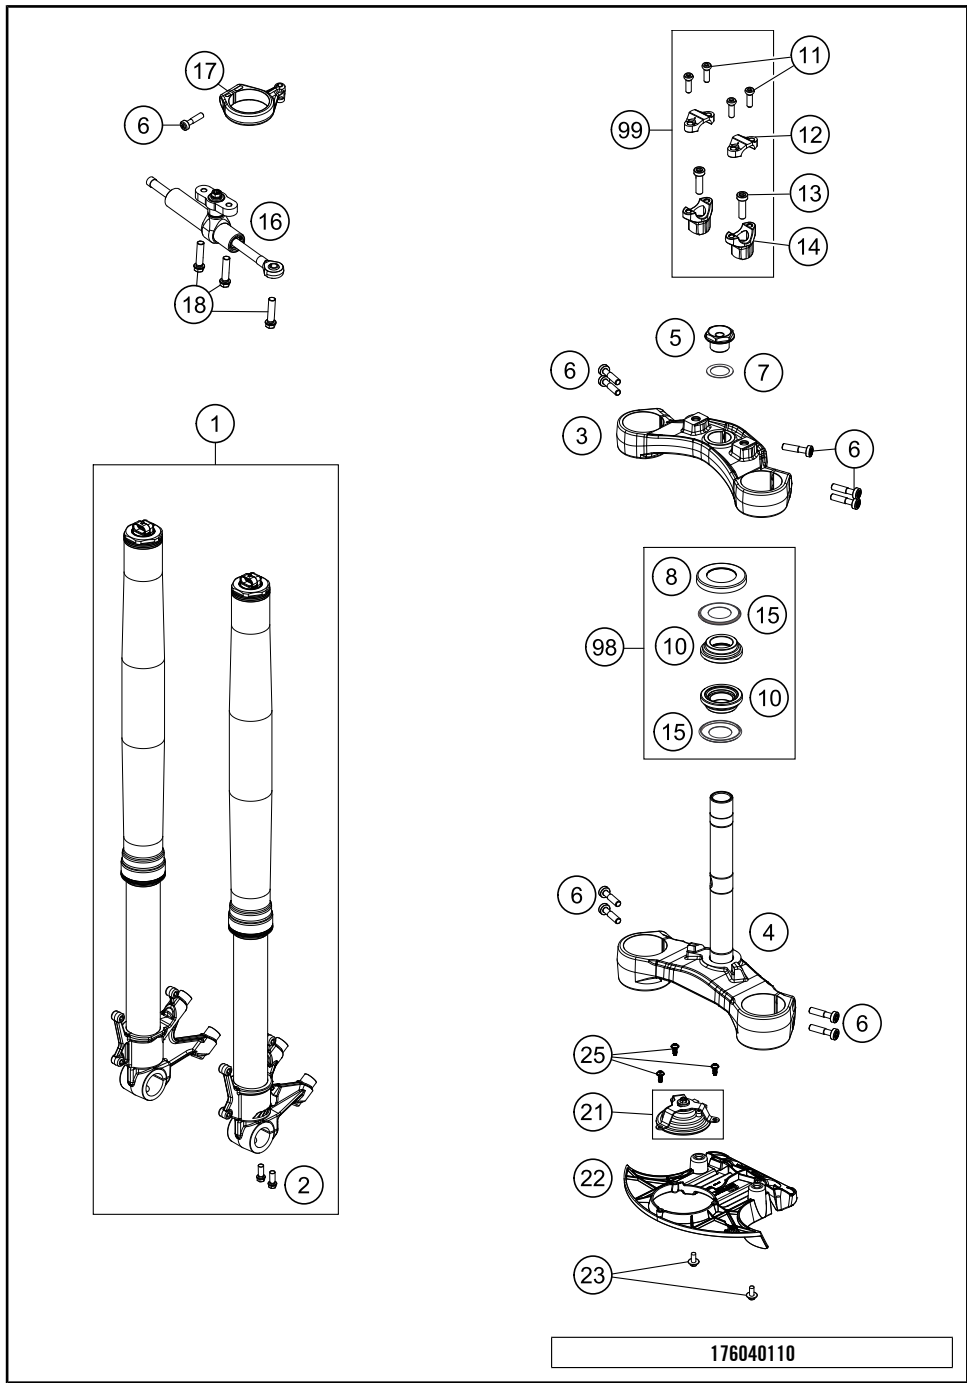

# FRONT FORK, TRIPLE CLAMP

1290 Super Adventure S, black 2018

POS	PARTNUMBER	PARTNAME	PIECE
1	14181Q2601	Fork safe adventure 2017	1
2	0025080206S	HH collar screw M8x20 TX40 SL	4
3	6070113403233S	Triple clamp	1
4	6070113203233S	Triple clamp	1
5	6900103600001	STEERING HEAD SCREW 09	1
6	0035080356	AH-COLLAR SCREW M8X35 ISA45	11
7	0988253505	thrust wash DIN0988-25x35x0,5	1
8	69001086100	PROT. RING STEER. HEAD BEARING	1
10	69001181000	STEERINGHEAD KPL.17	2
11	0025080256	HH collar screw M8x25 TX40	4
12	7720103800030	HANDLEBAR CLAMP 28MM	2
13	0032100356S	AH-COLLAR SCREW M10X35 ISA45	2
14	5940103903730	HANDLEB.SUPP. D=28MM H=37MM	2
15	69001084100	Steuerkopfabdichtung	2
16	16181N53ES	STEERING DAMPER CPL.	1
17	6031200700033S	CLAMP STEERING DAMPER	1
18	0025080256S	HH COLLAR SCREW M8X25 TX40	3
21	60311060100	HORN	1
22	60308024200	TRIPLECLAMP-FACEPLATE BELOW	1
23	83008000015	SPECIAL SCREW M6X15X3	2
25	0081050161	EJOT PT SCREW K50X16 1451	3
98	69001181010	Steering head rep. Kit	x
99	00050000927	HANDLEBAR SUPPORT KIT ADV.1190	x