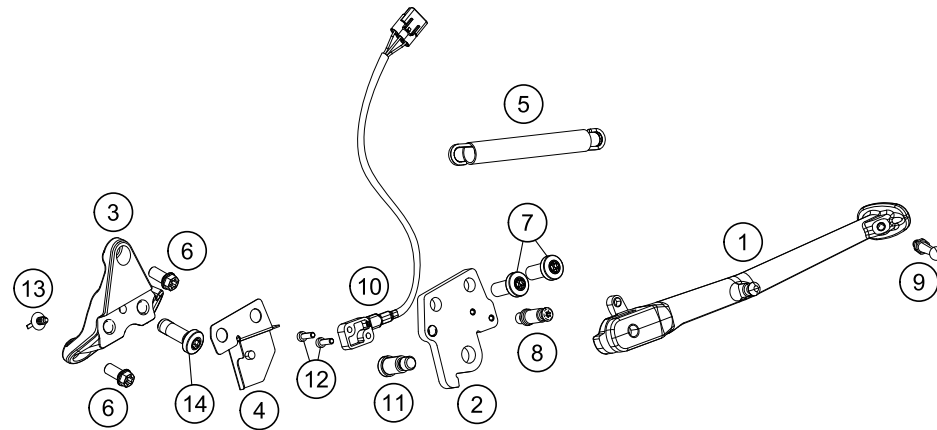

176160310

49393

\* NEW PART

X ON DEMAND

POS	PARTNUMBER	PARTNAME	PIECE
39	0125080003	washer DIN 125 A -8.4	8
40	60003152000	ENGAGE PANEL FOOTREST L/S 03	2
41	61303091000	KNEE PAD L/S	1
42	61303092000	KNEE PAD R/S	1
43	60303010000	BUSHING MOTOR MOUNTING	2
44	61303085000	FRAME COVER L/S	1
45	61303086000	FRAME COVER R/S	1
46	0025080356	HH collar screw M8x35 TX40	1
48	61003088000	PLUG SFL28 05	2
49	6160304905033S	Footrest bracket rear	1
50	47106003060	QUICK RELEASE CLUTCH	2
51	0738060181	BHCS ISO 7380 M6X18	2

49393

\* NEW PART X ON DEMAND

POS	PARTNUMBER	PARTNAME	PIECE
1	6100302313333S	SIDE STAND W. MAGNET	1
2	61303028000	SIDE STAND MOUNTING	1
3	6130302600033S	SIDE STAND BRACKET	1
4	61303027000	SCREENING SHEET	1
5	60303024100	SIDE STAND SPRING	1
6	0025080166S	HH collar screw M8x16 TX40 SL	2
7	0035100249	SHCS M10x24 TX45	2
8	61303028001	SPEC. SCREW SIDE STAND SPRING	1
9	61303023020	STEP PLATE SIDE STAND	1
10	60411045000	SIDE STAND SENSOR	1
11	62503027200	SCREW FOR SIDE STAND M10X31,2	1
12	0084040123	CYL.HEAD SCREW DIN84A M4x12	2
13	61011094000	CABLE TIE WITH PLUG M6	1
14	0035100309S	SHCS M10x30 TX45	1