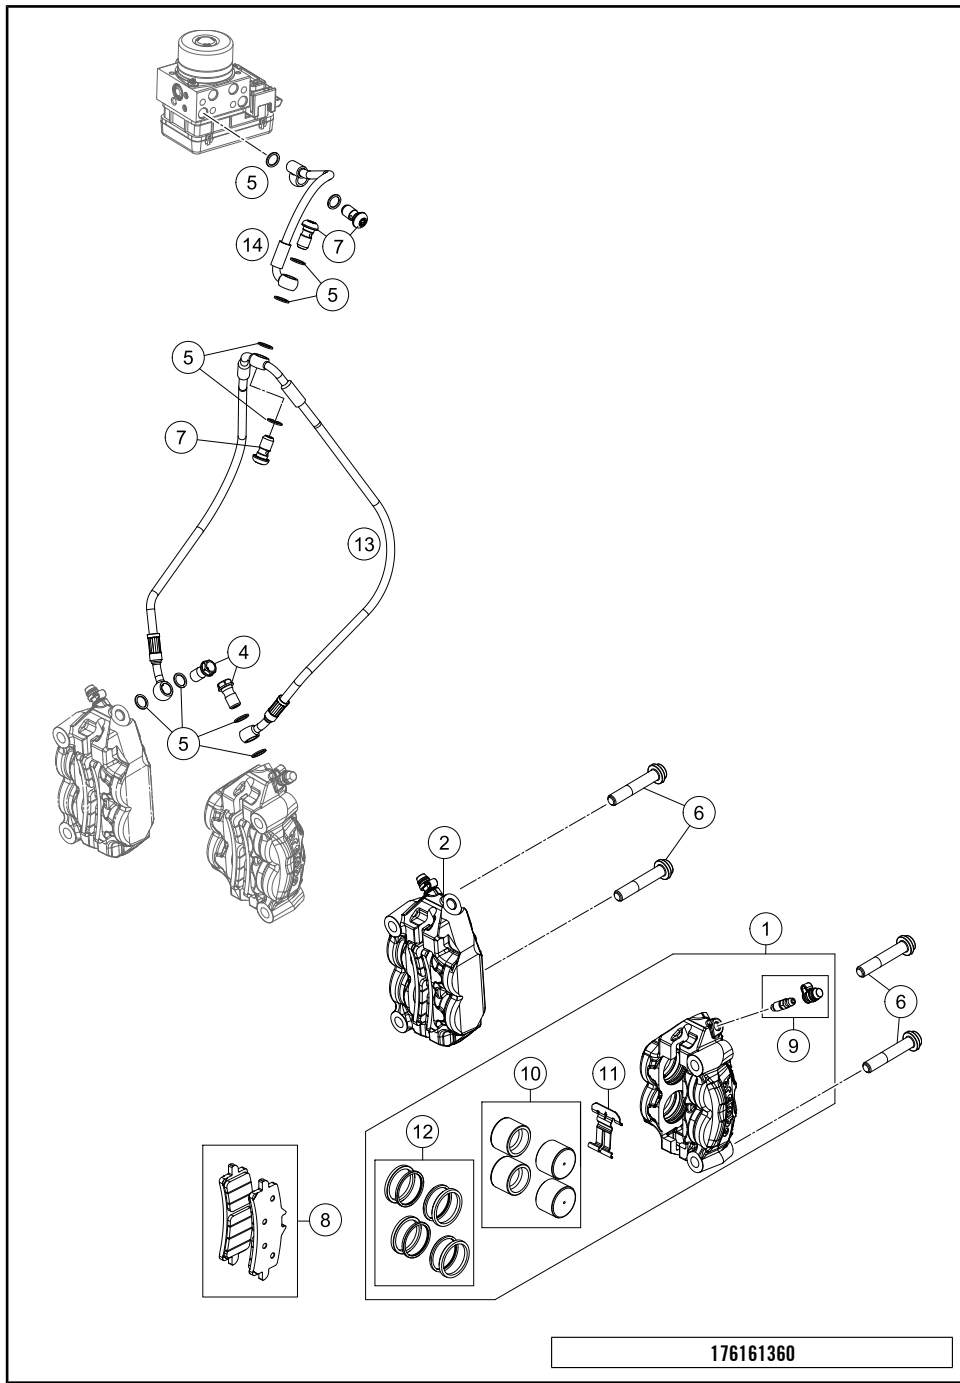

FRONT BRAKE CALIPER

1290 Super Duke R, black 2018

POS	PARTNUMBER	PARTNAME	PIECE
1	6131301500158	BRAKE CALIPER FRONT - W/O PADS	1
2	6131301600158	BRAKE CALIPER FRONT W/O PADS	1
4	69013025000	HOLLOW SCREW M10X1X19 SW12	2
5	0603100141	sealing ring DIN 7603 10x14x1	10
6	0035100559S	AH-COLLAR SCREW M10X1,25X55SS	4
7	62113020100	banjo bolt M10x1x19.5	3
8	61313030000	BRAKE PADS SET BRM10A-HH	2
9	61013020100	BLEEDER SCREW WITH CAP	2
10	61313019000	BRAKE PISTON CPL.	2
11	69013018000	SPRING PLATE	2
12	61313021000	SEAL RINGS CPL.	2
13	61642003000	Brake hose front calipers	1
14	61642003010	Brake hose front HCU-distributor	1

176161360   18908   * NEW PART   X ON DEMAND