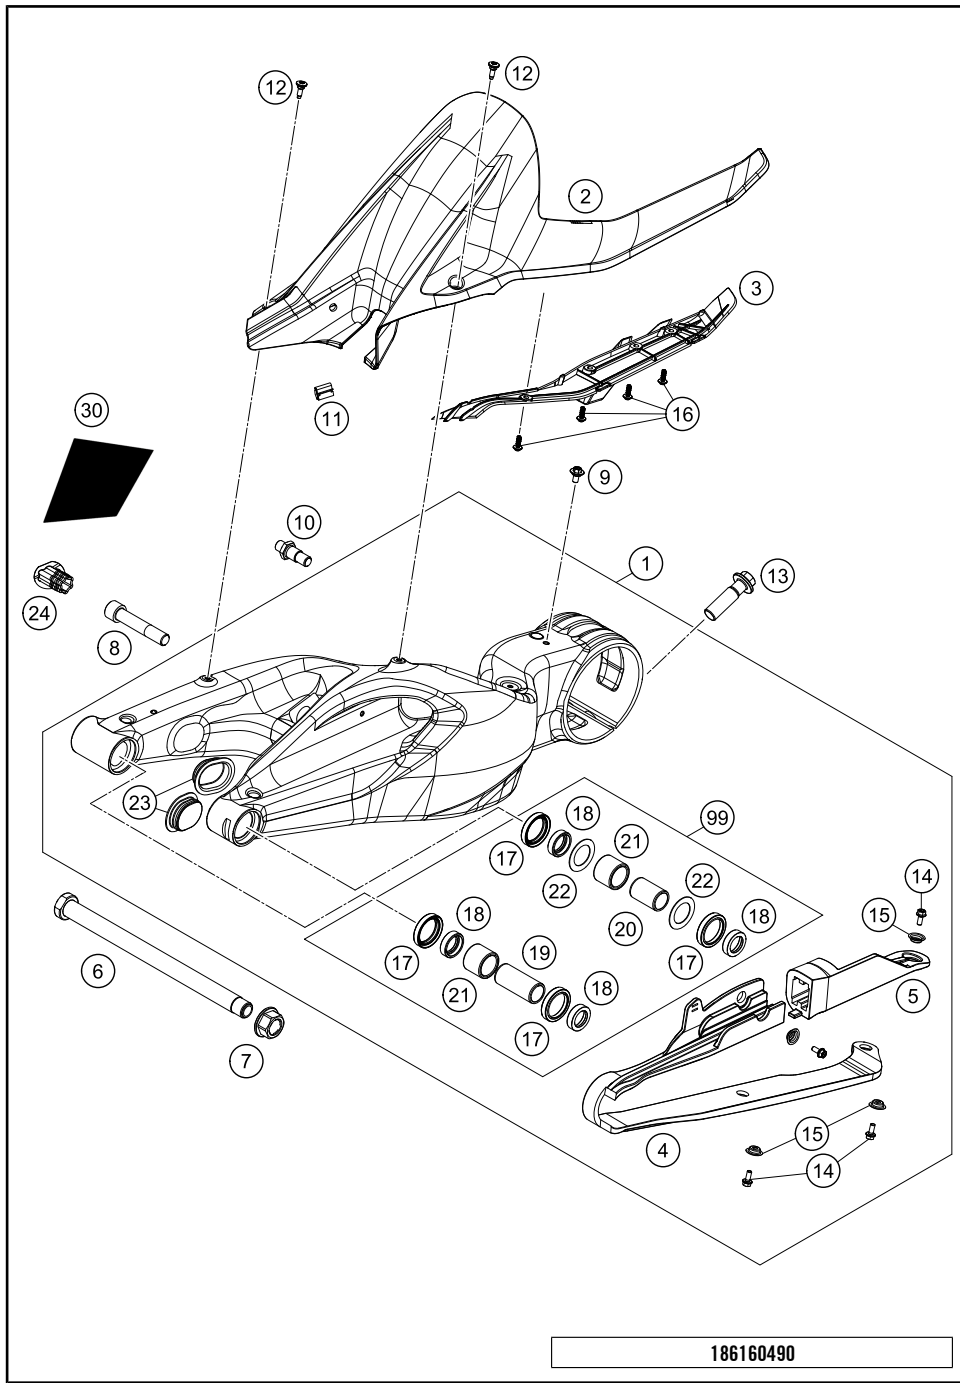

POS	PARTNUMBER	PARTNAME	PIECE
1	6130403004433A	Swing arm cpl.	1
2	61304050100	REARFENDER	1
3	61304051000	BRACKET SPLASH PROTECTOR	1
4	61304060000	CHAIN SLIDING GUARD FRONT	1
5	61304070000	CHAIN SLIDING GUARD REAR	1
6	69004037244	SWING ARM BOLT	1
7	60004038200	COLLAR NUT M19X1,5 SW=27MM	1
8	60004017000	SCREW M14X1,5 L=73MM 03	1
9	83008000012	special screw M6x12x3	1
10	76004142000	BOLT BRAKE SADDLE BRACKET	1
11	61304042000	CABLE SUPPORT	1
12	69008021060	special screw M5x17	2
13	61310021000	HH COLLAR SCREW M16X1,5X55	1
14	0025050126	HH collar screw M5x12 TX30	4
15	46104066050	BUSH FOR CHAINSLIDER GUARD 02	4
16	0081050141	EJOT PT screw K50x14	4
17	0760304073	SHAFT SEAL RING 30X40X7	4
18	60004034000	BUCKET F. SHAFT SEAL RING 03	4
19	69004032000	INNER RING JR 20X25X56,5	1
20	60004032000	INNER RING JR20X25X38,5 03	1
21	60004031000	NEEDLE BUSH HK2526B 03	2
22	60004033000	STOP DISK 03	2
23	61304041100	CLOSING COVER SWINGARM	2
24	61604041040	Plug	1
30	61604030010	Swing protective foil sw.	1
99	69004230010	SWING ARM REP. KIT 08-14	1

186160490

49381

* NEW PART X ON DEMAND