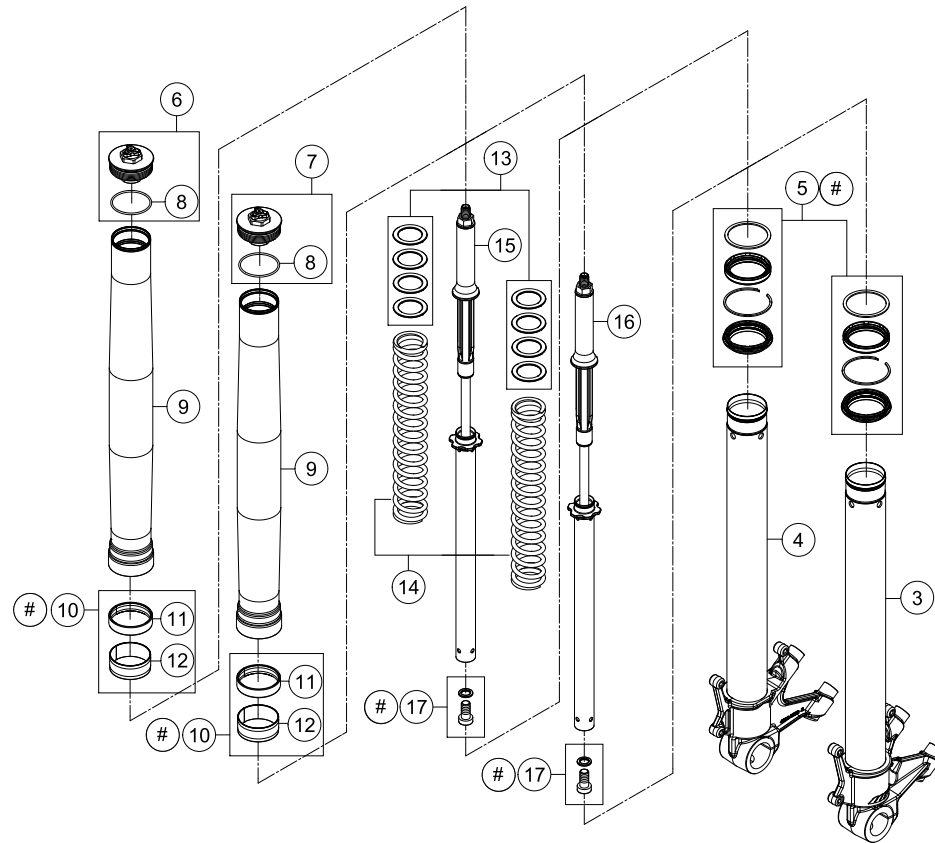

# FRONT FORK, TRIPLE CLAMP

1290 Super Duke R, black 2018

POS	PARTNUMBER	PARTNAME	PIECE
1	14188Q2201	Fork WP superduke 2017	1
2	0025060206S	HH collar screw M6x20 TX30	2
3	16181N52ES	STEERING DAMPER CPL. STROKE 75	1
4	0025080256S	HH COLLAR SCREW M8X25 TX40	1
5	6160113402933S	Triple clamp	1
6	0032100356S	AH-COLLAR SCREW M10X35 ISA45	2
7	6160103800030S	handle bar clamp arch	1
8	0035080306	SHCS M8x30 TX45	6
9	6160103202933S	Triple clamp	1
10	61601045100	Instrument holder front part	1
11	61601044000	Instrument holder rear part	1
12	0738050202	Lens head screw ISO 7380-M5X20A2	3
13	6900103600001	STEERING HEAD SCREW 09	1
15	69001086100	PROT. RING STEER. HEAD BEARING	1
17	69001081100	Ball cage steering head bearing	2
18	69001084100	Steering head gasket	2
19	0035080306S	AH-COLLAR SCREW M8X30 ISA45	1
20	0025080206	HH collar screw M8x20 TX40	4
21	00501020S1	AH SCREW M10X20 SET	2
22	59001037000	SPECIAL SCREW M8X26 WS=10	2
23	0934080003	HEXAGON NUT DIN0934-M 8	2
25	0035080256	AH-COLLAR SCREW M8X25 ISA45	4
26	60714069050	Bushing	3
27	6140103903733S	Handle bar support	2
28	0738060181	BHCS ISO 7380 M6X18	1
29	0988253505	thrust wash DIN0988-25x35x0,5	1
99	69001181010	Steering head rep. Kit	x

\* NEW PART X ON DEMAND

POS	PARTNUMBER	PARTNAME	PIECE
3	48601081S2	AXLE CLAMP W. INNER TUBE L/S	1
4	48601082S2	AXLE CLAMP W. INNER TUBE R/S	1
5	R14040	GASKET KIT CPL.	1
6	48601062S2	SCREW CAP M51X1.5 REB	1
7	48601062S3	SCREW CAP M51X1.5 COM	1
8	46810340	O-RING NBR 45X2	1
9	48600484	OUTER TUBE L=550MM D=54/60	2
10	R14028	GUIDING BUSH SET	2
11	48601009	GUIDING BUSH 48X52X12 R11	2
12	48601008	GUIDING BUSH 47X49X20 R11	2
13	R514	SPRING SPACER KIT	1
14	95010083	Spring D38 L250 10.0 N/mm Set	1
15	57430049S4	Cardridge cpl. right	1
16	57430048S4	Cardridge cpl. left	1
17	00501020S1	AH SCREW M10X20 SET	2
97	48601166S1	FORK OIL SAE4 5L	1
98	T511	SILICONE GREASE F. DUST STRI	1
99	R14041	REP. KIT 1290 SD 2014	1