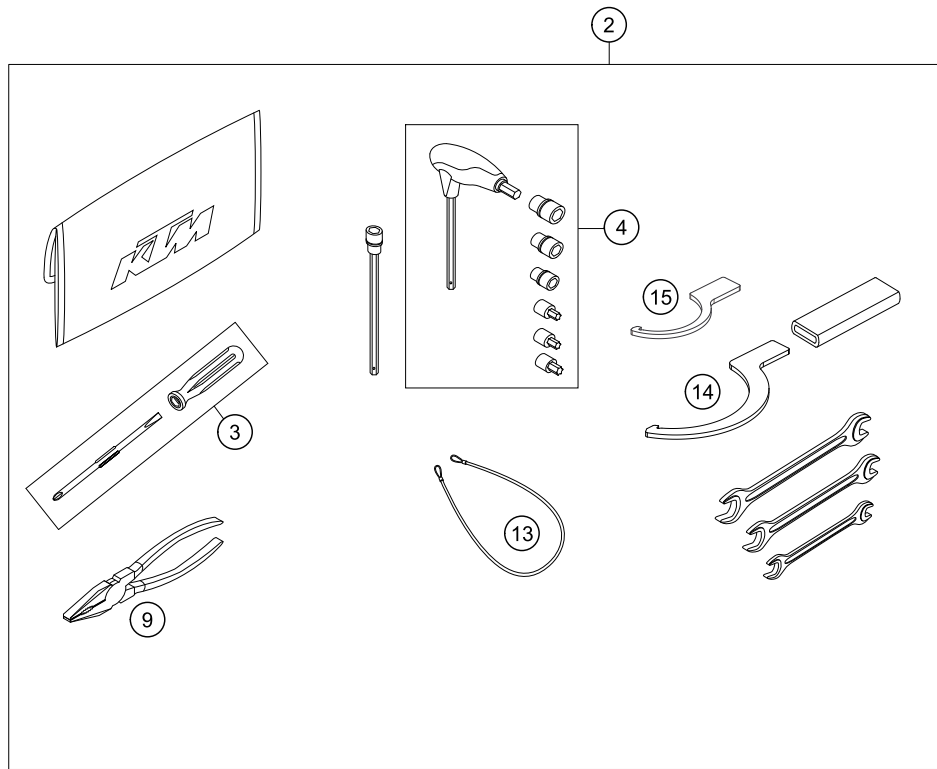

0
OHNE ABBILDUNG
WITHOUT ILLUSTRATION

1
TECHNISCHE DOKUMENTATION
TECHNICAL DOCUMENTATION
DOCUMENTACION TECNICA
DOCUMENTATION TECHNIQUE
NOTE TECNICHE

166132000

POS	PARTNUMBER	PARTNAME	PIECE
0	61312041200	MIRROR RIGHT CPL.	1
0	61312040200	MIRROR LEFT CPL.	1
0	58412080050	BRACKET FOR REFLECTOR	1
0	58412080400	Rear reflector red	1
0	0985060003	SELF LOCK. NUT DIN0985-M 6	4
0	0021060003	WASHER DIN9021-A 6,4	4
0	0125050003	WASHER DIN0125-A 5,3	2
0	40006006000	WASHER 6MM	2
0	0966050163	OVAL HEAD SCREW DIN0966-M 5X16	2
0	0024060156	HH collar screw M6x15 TX30	4
0	0985050003	SELF LOCKING NUT DIN0985-M 5	2
0	61308023010	SPLASH PROTECTION	1
0	0081050121	EJOT PT screw K50x12	4
0	312305	DOCUMENTS BAG 2006	1
0	312313	KTM BALLPOINT PEN ORANGE	1
0	00063004202	PRINT LABEL 60X51 MM	1
0	60012081200	license plate mouning plate	1
0	3212726DE/ENE	PP Street Folder 2017	1
0	3212724ENE	KTM PowerWear Street Folder 2017	1
0	00063099111	BAG FOR INSTR. MANUAL 245X170	1
0	3210917	NOTEPAD	1
0	00063004012	HEADLIGHT MASK BOX	1
0	44011076140	CABLE TIE 140/2,5MM BLACK	1
1	3213757EN	User man. KTM 1290 Super Duke R 2018	1
2	61329099200	Tool set	1
3	53012024100	SCREW DRIVER L=105MM	1
4	60029070300	T-WRENCH WS=6/8/10/TX45/SK4X1	1
9	53012028200	GRIP ORANGE B&F	1
13	60012015000	HELMET LOCK 04	1
14	61329085000	HOOK WRENCH ECCENTRIC REAR WH.	1
15	61329083000	HOOK WRENCH MONOSHOCK	1

49389

* NEW PART X ON DEMAND