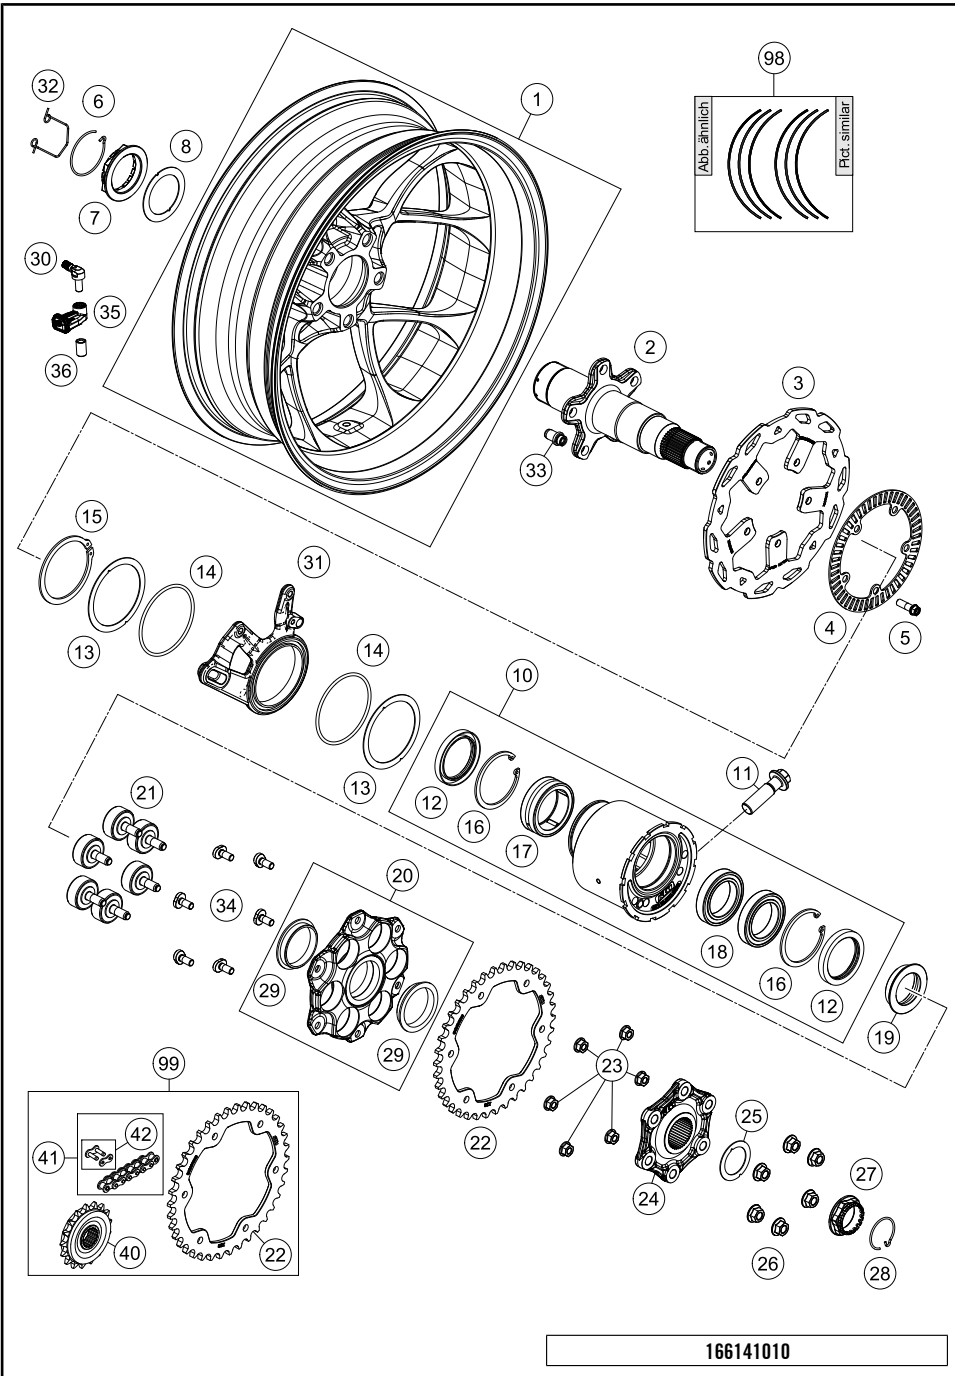

REAR WHEEL

1290 Super Duke R, black 2018

POS	PARTNUMBER	PARTNAME	PIECE
98	61609098000	Sticker set for rims SD R 17	1
99	00050002029	DRIVETRAIN KIT 1290 SD 17T/38T	1

49382 * NEW PART X ON DEMAND