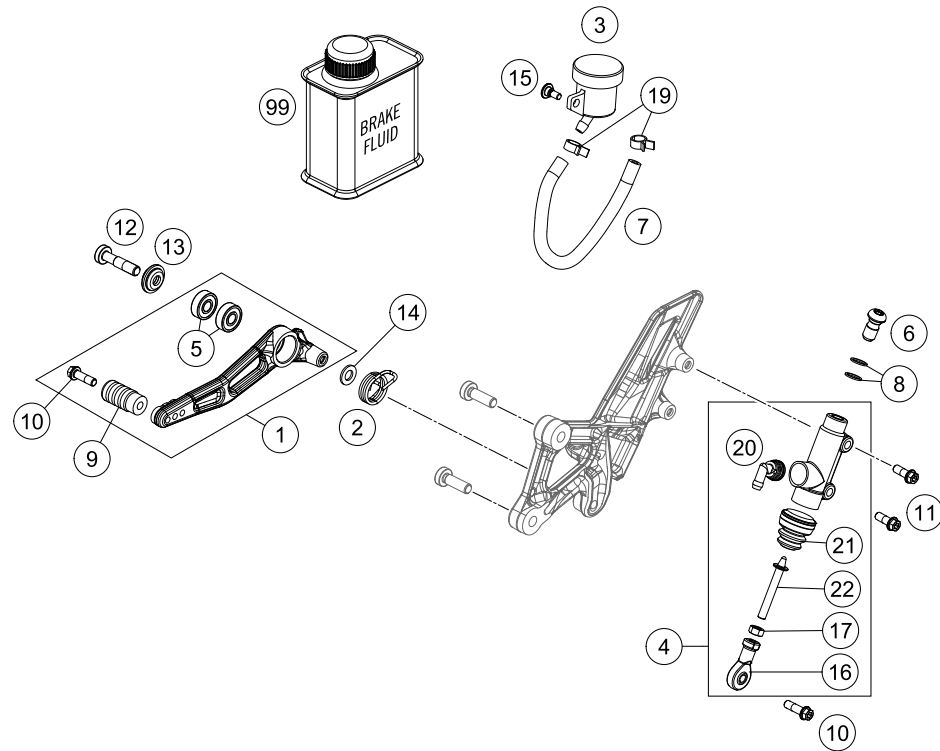

POS	PARTNUMBER	PARTNAME	PIECE
1	6131305004433S	FOOT BRAKE LEVER CPL.	1
2	61313052000	SPRING	1
3	61013069000	reservoir, rear cpl.	1
4	6031306000030	REAR BRAKE CONTROL	1
5	0625006087	GROOVED BALL BEAR. 608 2RS C3	2
6	62113020100	banjo bolt M10x1x19.5	1
7	69013069001	HOSE FOR RESERVOIR 6X1,5	1
8	0603100141	sealing ring DIN 7603 10x14x1	2
9	58303060051	BRAKE LEVER PEDAL DUKE'94	1
10	0025060206S	HH collar screw M6x20 TX30	2
11	0025060166S	HH collar screw M6x16 TX30 SL	2
12	0035080306S	AH-COLLAR SCREW M8X30 ISA45	1
13	61334041000	SPECIAL WASHER D=23X7,2MM	1
14	0125080003	washer DIN 125 A -8.4	1
15	69013099050	SCREW F. EXPANSION TANK	1
16	54603069000	SWIVEL HEAD M6 FOOT BRAKE LEV.	1
17	0934060003	hex nut DIN 934 M6	1
19	58007017000	YDNAC CLAMP 10101 (10,4MM)	2
20	54513155000	ANGLE PIECE	1
21	54513151000	RUBBER SLEEVE	1
22	60313056044	PUSH ROD CPL.	1
99	00062030000	BRAKE FLUID DOT5.1 0,25L	1

146131330

18859

* NEW PART

X ON DEMAND