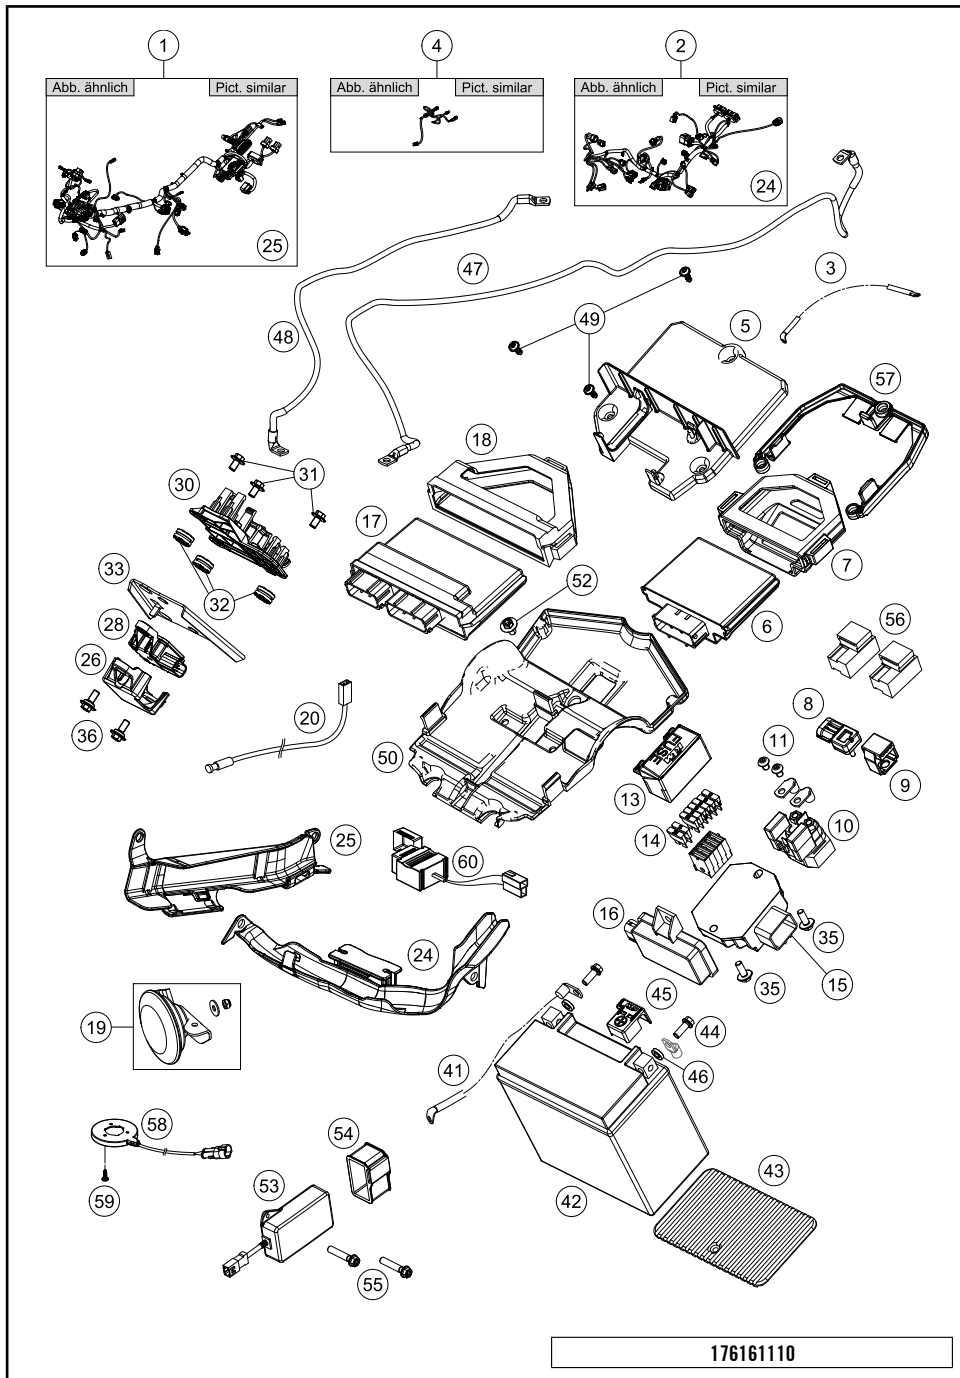

POS	PARTNUMBER	PARTNAME	PIECE
49	0081050141	EJOT PT screw K50x14	3
50	61311055100	Support	1
52	83008000012	special screw M6x12x3	1
53	61611046000	Connectivity Control Unit	1
54	61611046010	rubber mount connectiv. box	1
55	0025060306	HH collar screw M6x30 TX30	2
56	61111057000	RELAY CM1A-R-12V-H80 07	2
57	61608018010	MCU support	1
58	69011168000	Antenna keyless	1
59	0081045121	SCREW FOR PLASTIC K45X12 T20	3
60	61611043000	USB power socket 12V	1

176161110

49402

* NEW PART

X ON DEMAND