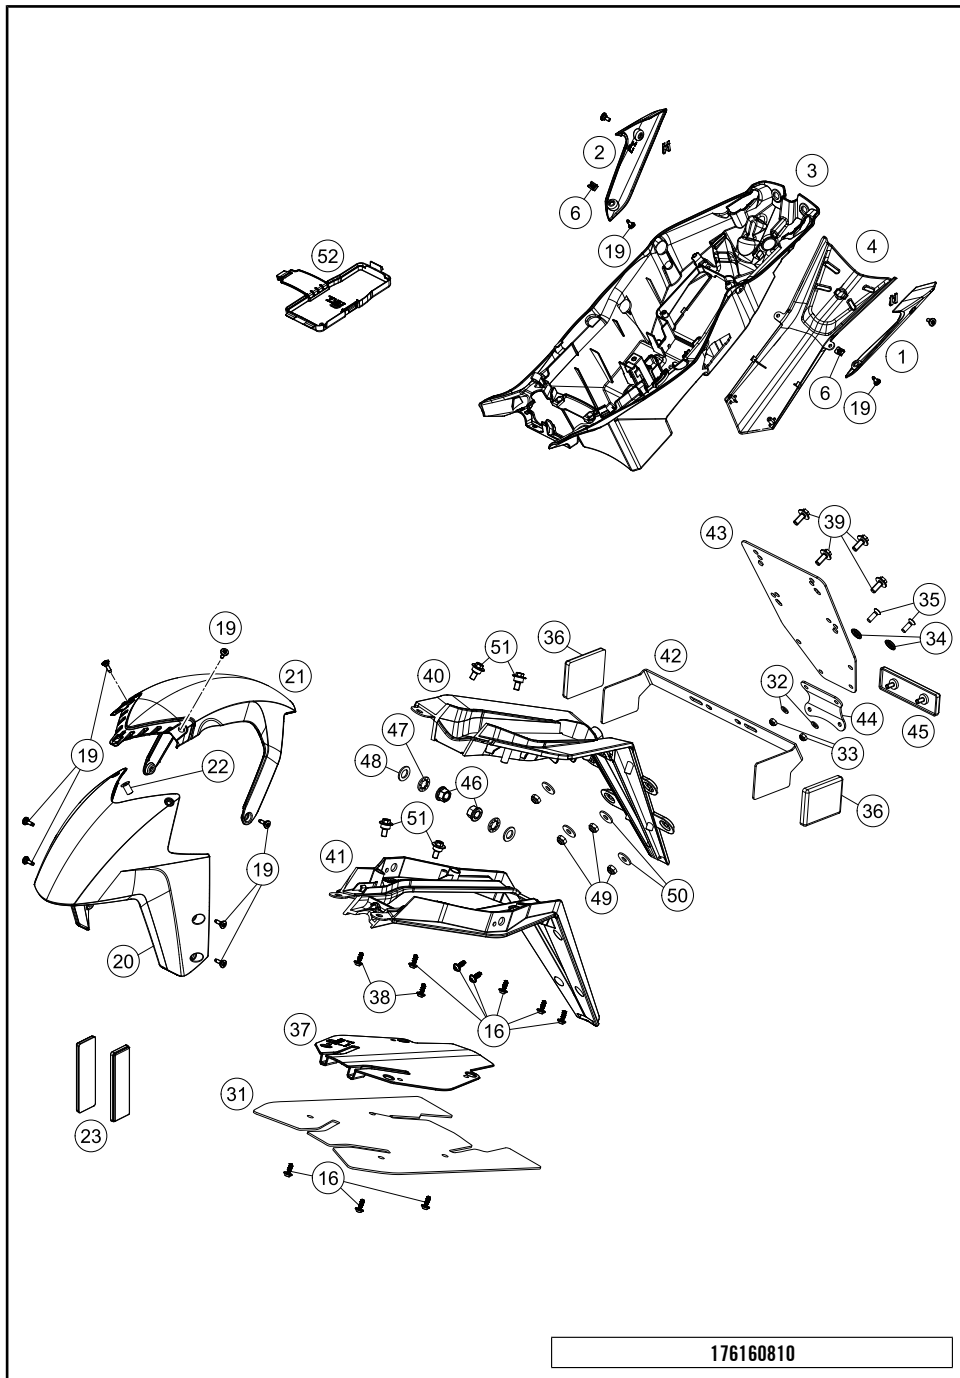

POS	PARTNUMBER	PARTNAME	PIECE
51	83008100015	SPECIAL SCREW M6X15X5,5	4
52	61612054100	storage compartment smartphone	1

176160810

49387

* NEW PART X ON DEMAND