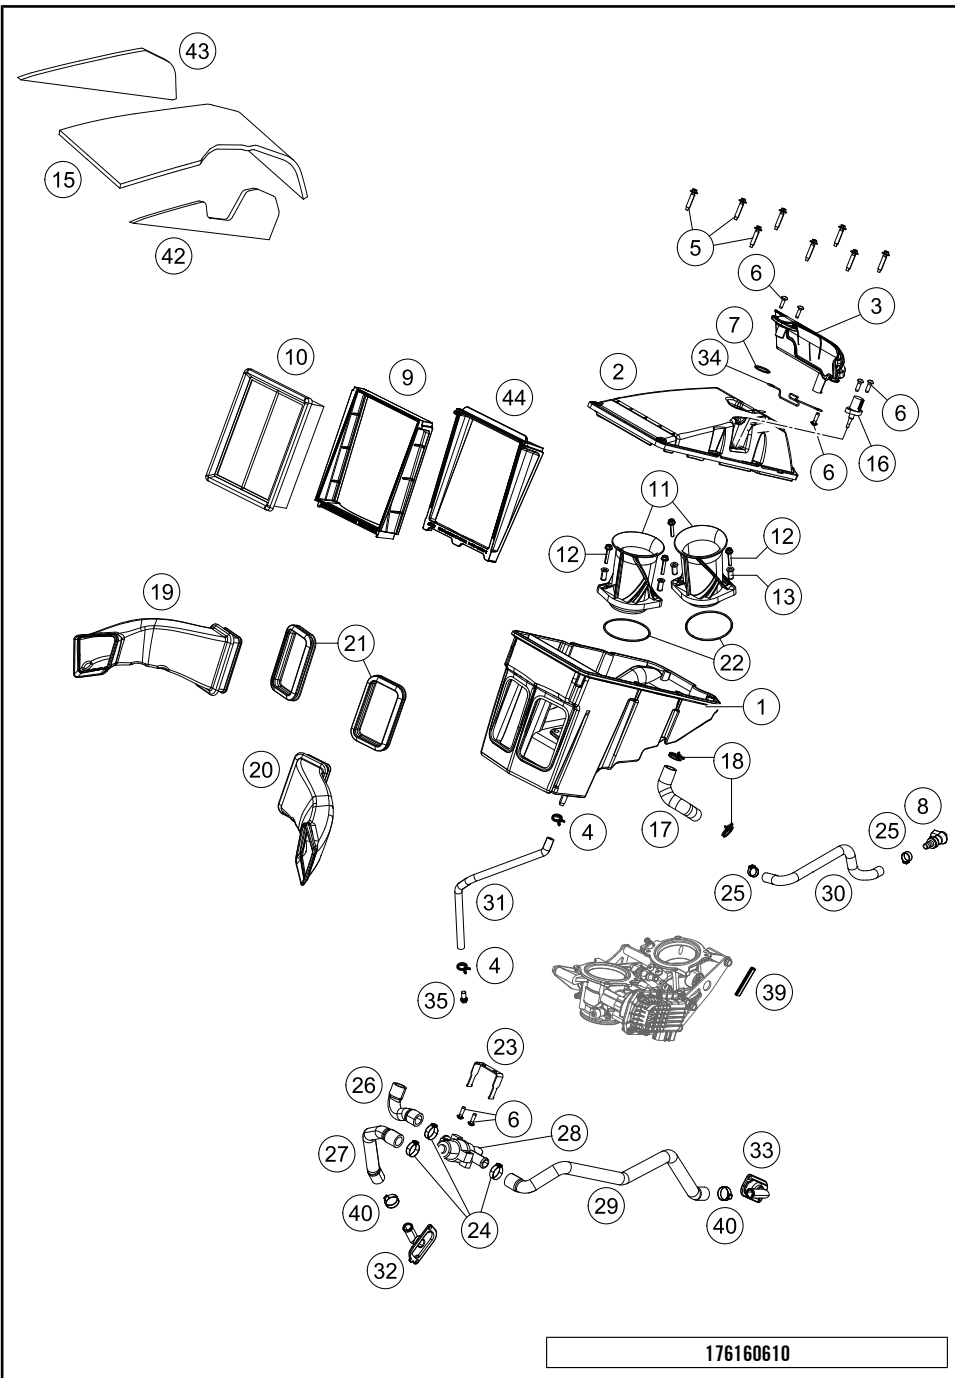

AIR FILTER

1290 Super Duke R, black 2018

POS	PARTNUMBER	PARTNAME	PIECE
43	61306095030	INSULATION MAT R/S	1
44	60406017000	FILTERCLAMPING LINER	1

49395 * NEW PART X ON DEMAND