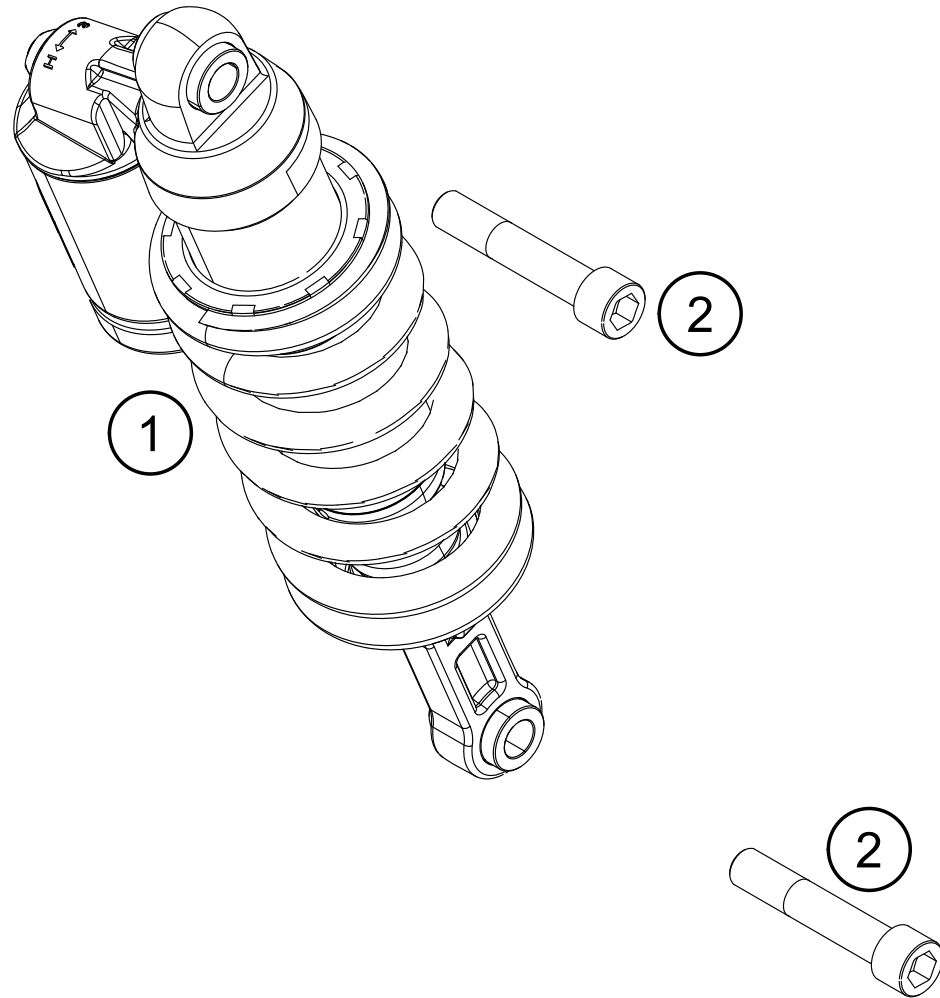

SHOCK ABSORBER

1290 Super Duke R, black 2018

POS	PARTNUMBER	PARTNAME	PIECE
1	15187Q2201	Monoshock WP Superduke 2017	1
2	60004017000	SCREW M14X1,5 L=73MM 03	2

146130410

18897

* NEW PART

X ON DEMAND