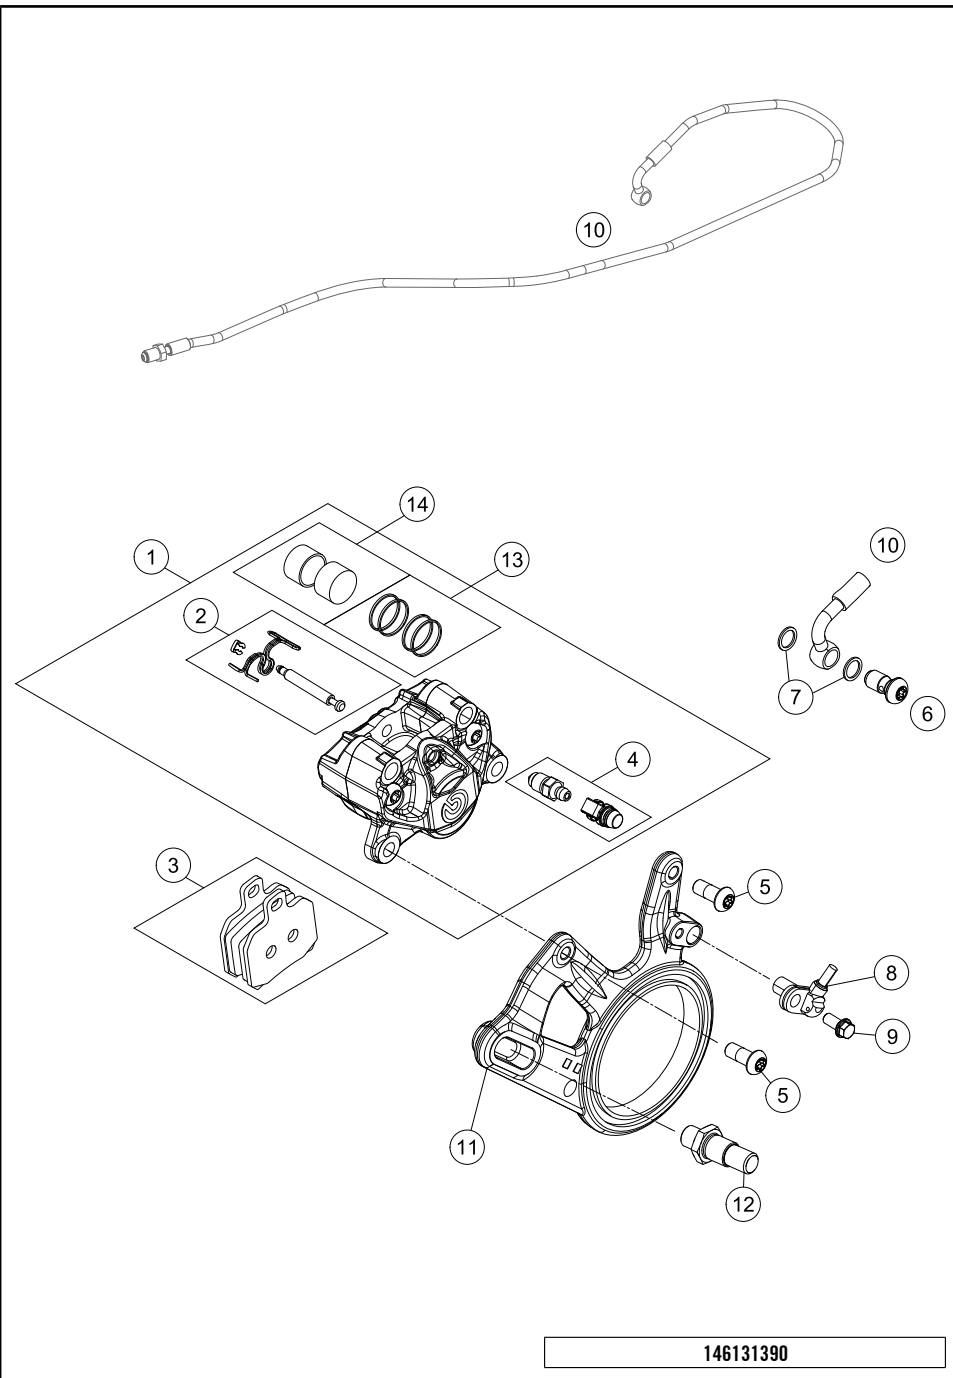

REAR BRAKE CALIPER

1290 Super Duke R, black 2018

POS	PARTNUMBER	PARTNAME	PIECE
1	6131308000158	BRAKE CALIPER REAR W/O PADS BL	1
2	69013082000	BOLT KIT 08	1
3	61313090000	BRAKE PAD REAR TTH38GF	1
4	69013020000	BLEEDER SCREW WITH CAP	1
5	69013076000	brake caliper screw M8x20	2
6	62113020100	banjo bolt M10x1x19.5	1
7	0603100141	sealing ring DIN 7603 10x14x1	2
8	76042125000	ABS-SENSOR	1
9	59009062013	SPECIAL SCREW M6X13 WS=8 10.9	1
10	61342004020	BRAKE HOSE CON. PIECE / R. CYL	1
11	6131307500033S	BRAKE CALIPER ADAPTER BLACK	1
12	76004142000	BOLT BRAKE SADDLE BRACKET	1
13	69013081000	REPAIR KIT SEAL RING	1
14	61313083000	REPAIR KIT PISTON	1

146131390

18909

* NEW PART

X ON DEMAND