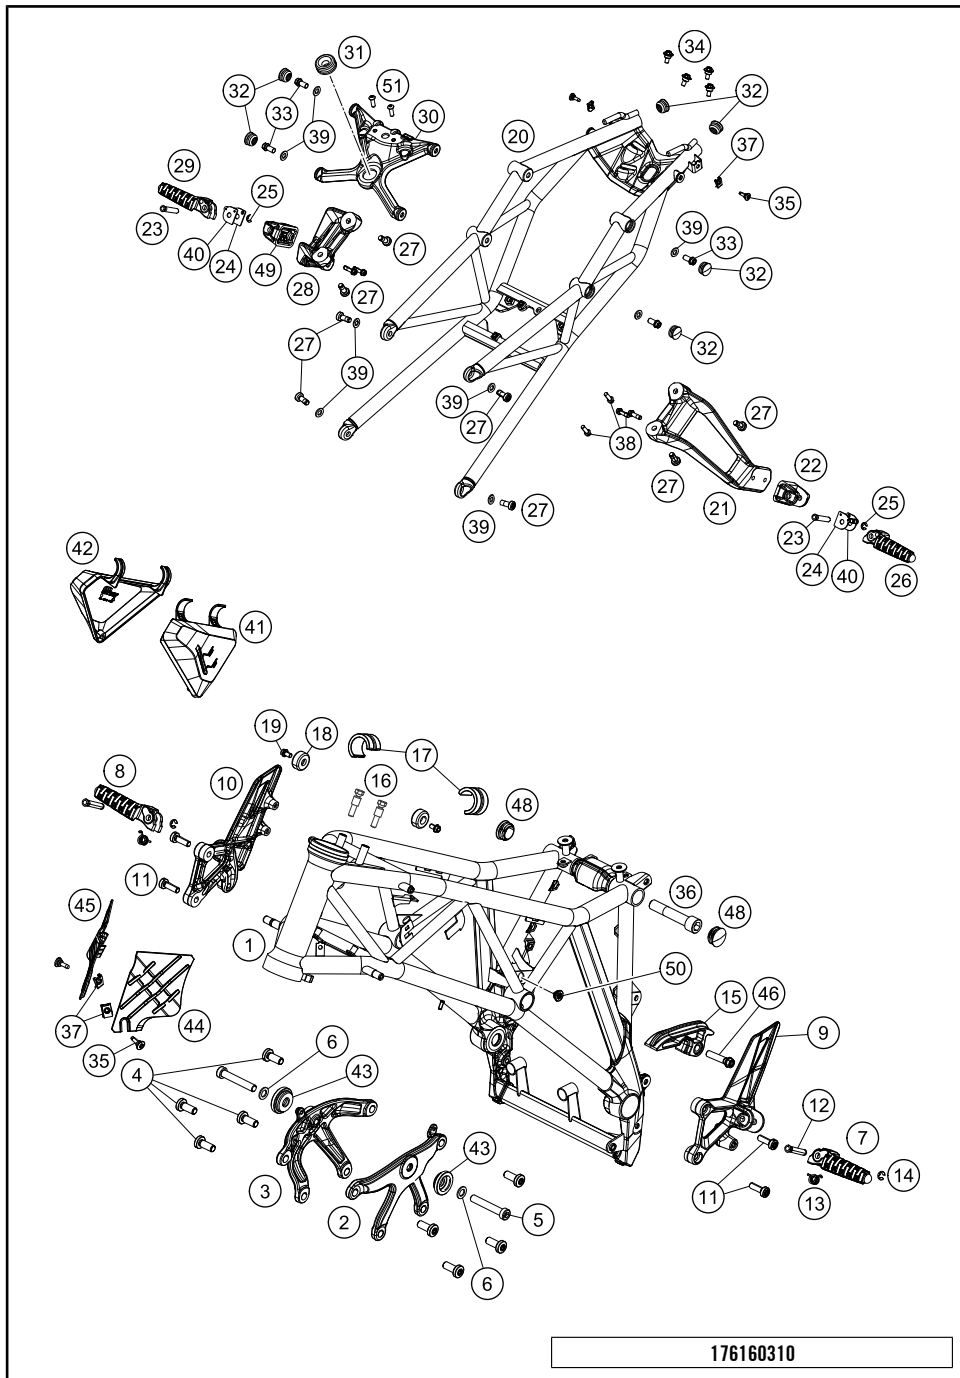

POS	PARTNUMBER	PARTNAME	PIECE
39	0125080003	washer DIN 125 A -8.4	8
40	60003152000	ENGAGE PANEL FOOTREST L/S 03	2
41	61303091000	KNEE PAD L/S	1
42	61303092000	KNEE PAD R/S	1
43	60303010000	BUSHING MOTOR MOUNTING	2
44	61303085000	FRAME COVER L/S	1
45	61303086000	FRAME COVER R/S	1
46	0025080356	HH collar screw M8x35 TX40	1
48	61003088000	PLUG SFL28 05	2
49	6160304905033S	Footrest bracket rear	1
50	47106003060	QUICK RELEASE CLUTCH	2
51	0738060181	BHCS ISO 7380 M6X18	2

49393

* NEW PART X ON DEMAND