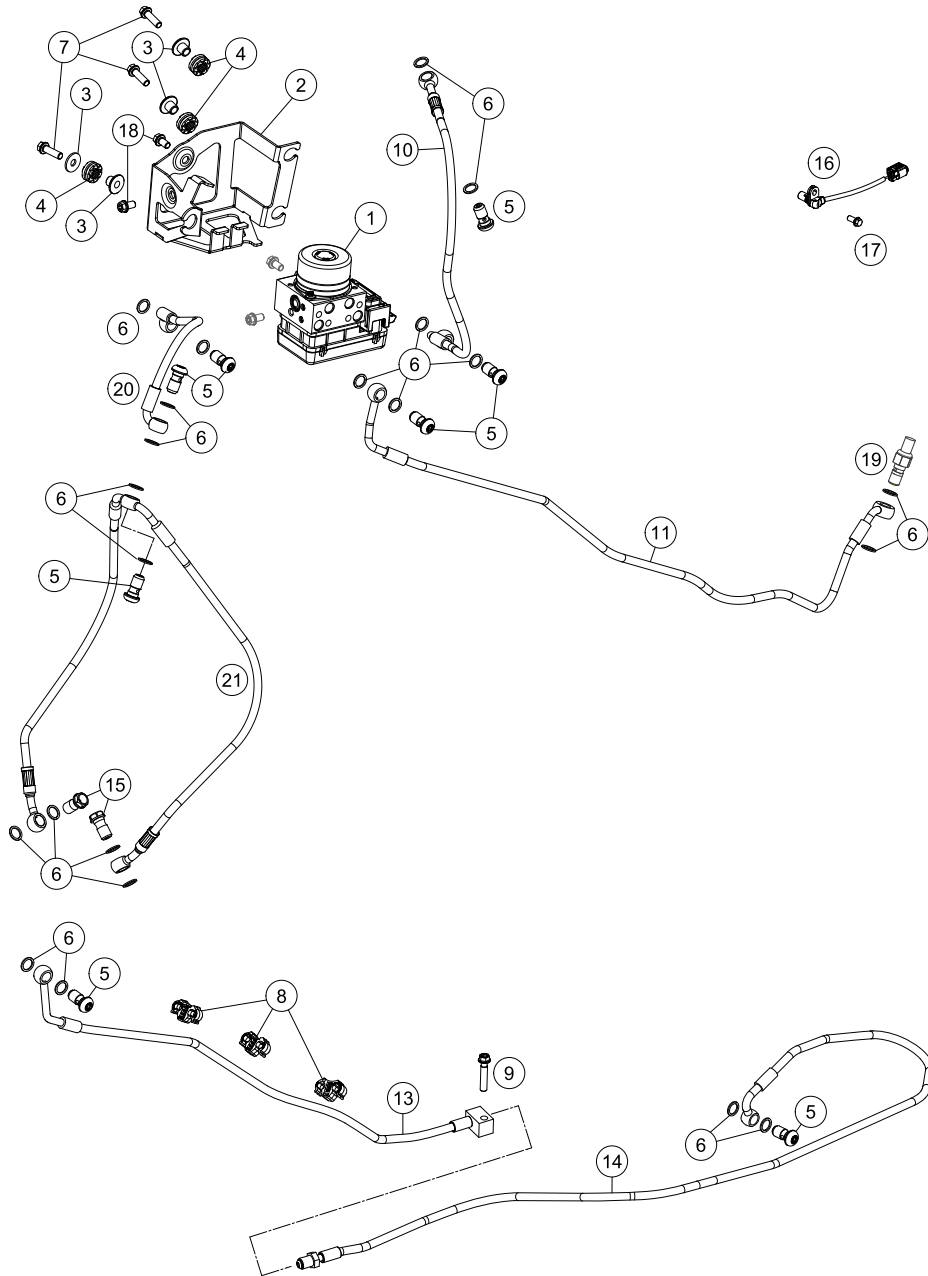

POS	PARTNUMBER	PARTNAME	PIECE
1	61642031144	ABS module filled	1
2	61342040000	SUPPORT ABS-MODULE	1
3	61342041000	COLLAR BUSH 6,5X9X18X8,5	3
4	62142041000	DAMP. COMPONENT ABS MODUL	3
5	62113020100	banjo bolt M10x1x19.5	8
6	0603100141	sealing ring DIN 7603 10x14x1	22
7	0025060206	HH collar screw M6x20 TX30	3
8	61342046000	SUPPORT ABS-PIPE D7,5	3
9	0025060306S	HH collar screw M6x30 TX30	1
10	61342001000	BRAKE HOSE HAND BRAKE CYLINDER	1
11	61342002000	BRAKE HOSE REAR BRAKE CONTROL	1
13	61342004010	BRAKE HOSE MODULE / CON. PIECE	1
14	61342004020	BRAKE HOSE CON. PIECE / R. CYL	1
15	69013025000	HOLLOW SCREW M10X1X19 SW12	2
16	76042125000	ABS-SENSOR	2
17	59009062013	SPECIAL SCREW M6X13 WS=8 10.9	1
18	0025060106	HH collar screw M6x10 TX30	2
19	60311051000	BRAKE LIGHT SWITCH REAR	1
20	61642003000	Brake hose front calipers	1
21	61642003010	Brake hose front HCU-distributor	1

176164210

49385

* NEW PART

X ON DEMAND