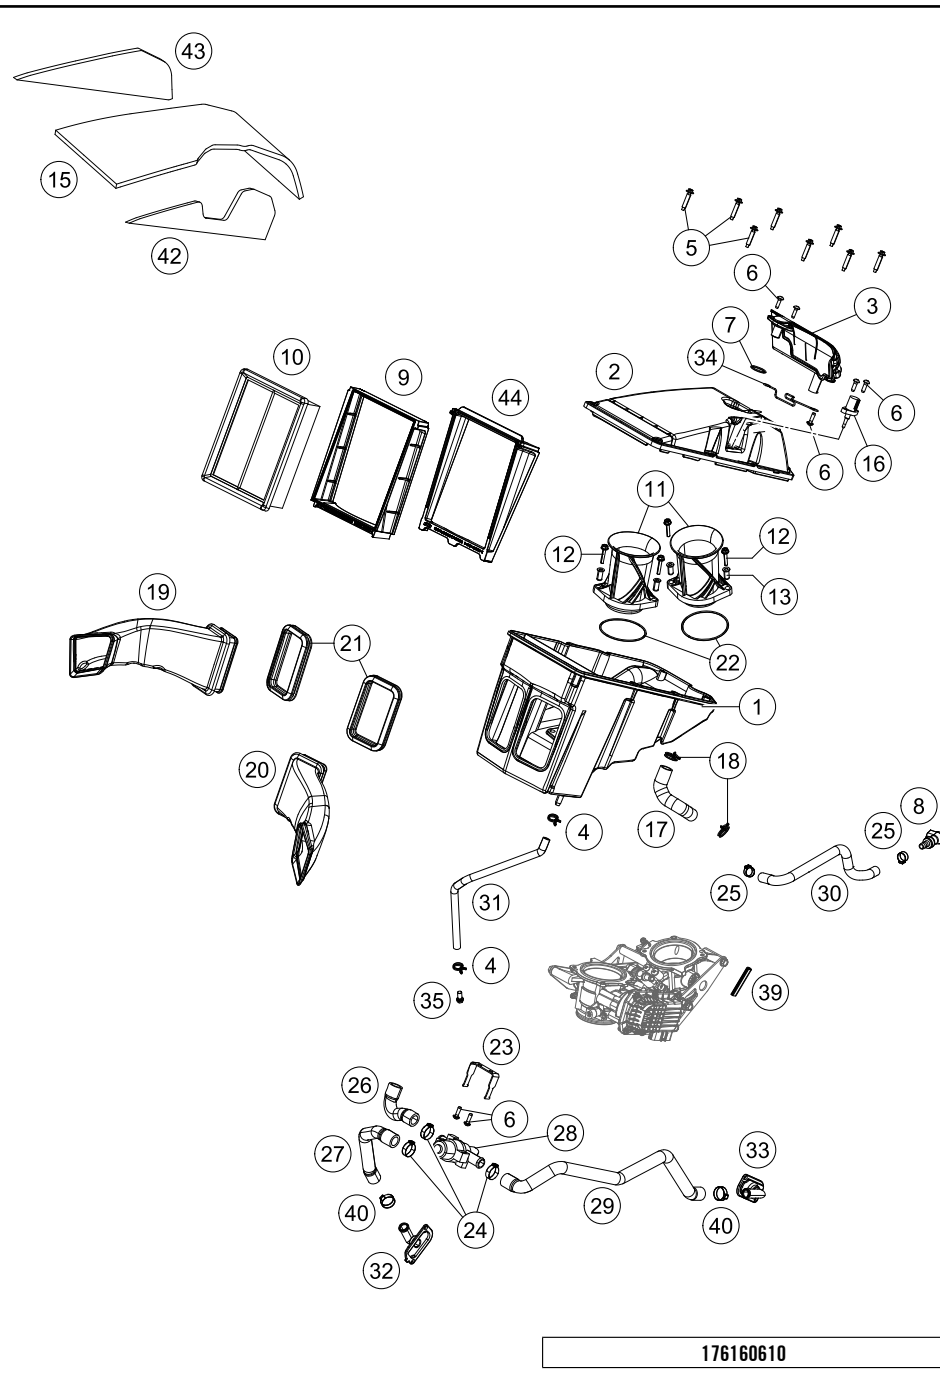

POS	PARTNUMBER	PARTNAME	PIECE
1	60306001200	AIR FILTER HOUSING LOWER PART	1
2	60306002000	AIR FILTER BOX COVER	1
3	60330088100	OIL SEPARATOR	1
4	58031005000	CLAMP YDNAC 10128 12MM	2
5	0017060305	SPECIAL SCREW K60X30 WS=6	8
6	0081050161	EJOT PT SCREW K50X16 1451	6
7	0770021020	O-RING 21,00X2,00 NBR70	1
8	5850701050030	CLUTCH CPC BLACK 05	1
9	60406016000	FILTERCLAMPING FRAME	x
10	60306015100	AIR FILTER	1
11	61641040100	Velocity stack l=80	2
12	0025050256	HH COLLAR SCREW M5X25 ISA30	4
13	60306042010	BUSHING INTAKE TRUMPET	4
15	61306095010	INSULATION MAT MIDDLE	1
16	61041080000	AMBIENT-AIR TEMPERATURE SENSOR	1
17	60330088030	OIL SEPARATOR FOAM HOSE	1
18	58431082100	YDNAC-CLAMP 10173 (16MM) '98	2
19	61306041000	INTAKE SNORKEL R/S	1
20	61306040000	INTAKE SNORKEL L/S	1
21	60306040050	GASKET INTAKE DUCT	2
22	0770066025	O-RING 66X2,5 FKM	2
23	61305031000	RETAINING BRACKET SLS	1
24	00050226706	VARIABLE ONE-EAR CLAMP 22,6MM	3
25	00050157706	VARIABLE ONE-EAR CLAMP 15,7MM	2
26	61305035023	SAS HOSE - AIRBOX	1
27	61305035021	SAS HOSE CYLINDER FRONT	1
28	61005026000	CONTROL VALVE SAS 05	1
29	61305035022	SAS HOSE CYLINDER REAR	1
30	61307016050	FUEL HOSE THROTTLE VALVE	1
31	60015019001	HOSE NBR 7X11 PER METER	1
32	61205122000	SAS flange	1
33	61205032000	SAS-FLANGE	1
34	61311099000	MOUNTING BRACKET PLUG	1
35	0025080126	HH collar screw M8x12 TX40	1
39	61011055045	EDGE PROTECTOR L=45MM 05	2
40	00050220706	VARIABLE ONE-EAR CLAMP 22,0MM	2
42	61306095020	INSULATION MAT L/S	1

176160610

49395

* NEW PART

X ON DEMAND