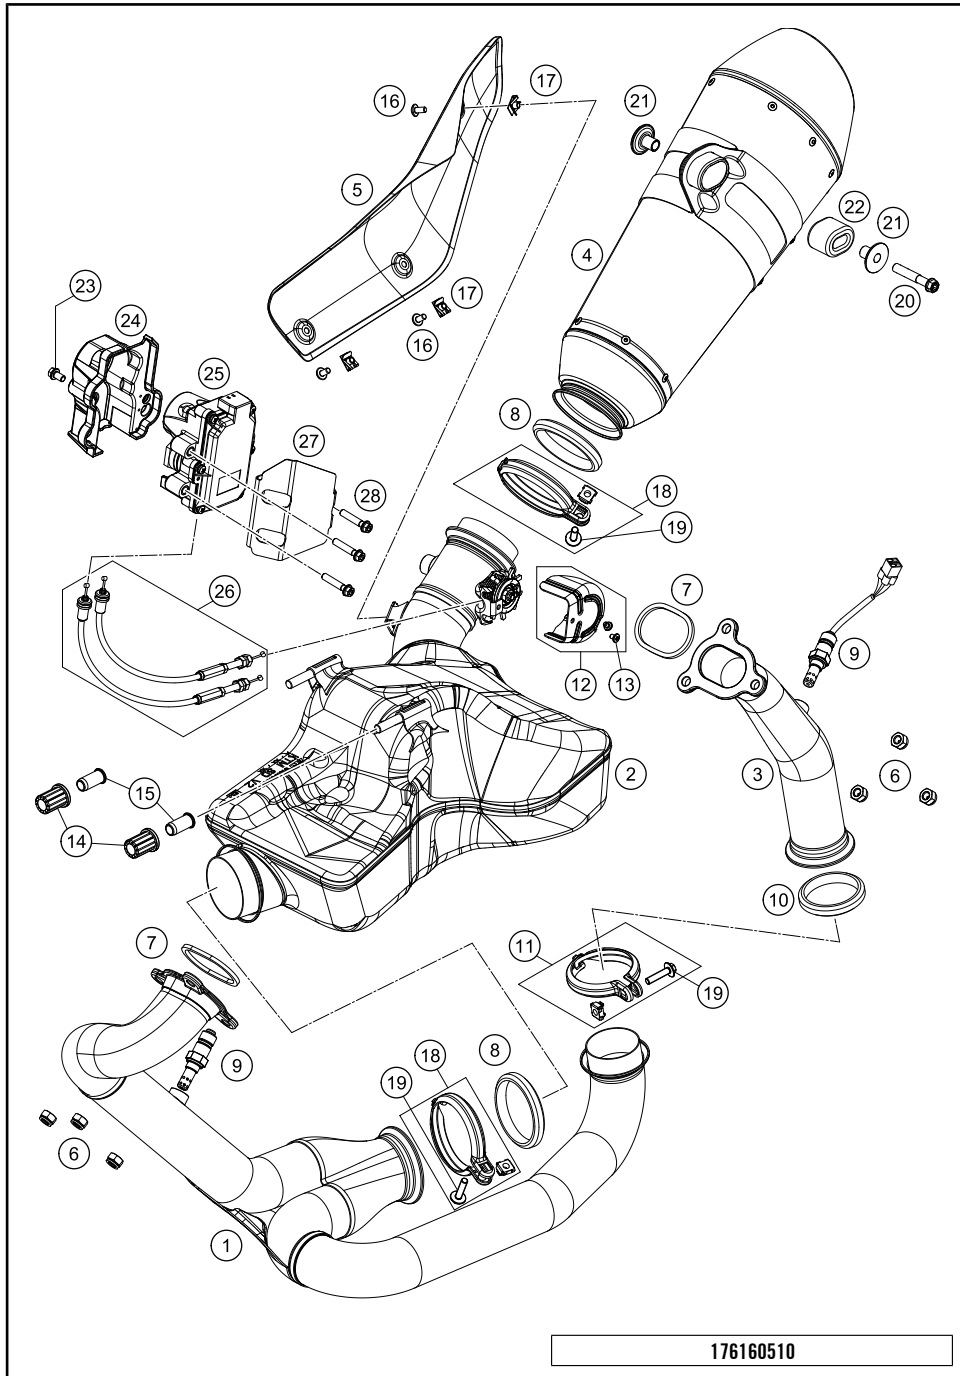

EXHAUST SYSTEM

1290 Super Duke R, black 2018

POS	PARTNUMBER	PARTNAME	PIECE
1	61305007200	Manifold front	1
2	61605050000	Pre-silencer	1
3	60305008100	Header rear complete	1
4	61305083000	SILENCER CPL.	1
5	6140501100033	HEAT PROTECTOR BLACK	1
6	51010086100	self-locking nut M8 Cu	6
7	69005005100	EXHAUST PIPE FLANGE GASKET	2
8	61305005005	MANIFOLD GASKET 60MM	2
9	75041090200	LAMBDA SENSOR	2
10	69005005005	MANIFOLD GASKET	1
11	69005050000	CLAMP CPL.	1
12	61405095050	COVER FLUE GAS DAMPER	1
13	60402052010	EJOT SPIRAL SCREW SF M4X6-K	2
14	61005013000	RUBBER SILENCER SUPPORT 05	2
15	61005014000	SLEEVE SILENCER SUPPORT 05	2
16	78105081010	SCREW TORX M5X10	3
17	69008021080	clip nut M5	3
18	61305090000	EXHAUST CLAMP CPL. 60MM	2
19	0024060256	HH COLLAR SCREW M6X25 TX30	3
20	0025080506	HH collar screw M8x50 TX40	1
21	61305069000	BUSHING 8,5X11X29	2
22	61305068000	DAMPING RUBBER	1
23	0025060106	HH collar screw M6x10 TX30	1
24	61441070050	COVER EXHAUST FLAP CONTROL MOT	1
25	61441070000	EXHAUST FLAP CONTROL MOTOR	1
26	61441071000	BOWDEN CABELS EXHAUST FLAP	1
27	61441070060	HEAT PROTECTION CAP SERVOMOTOR	1
28	0025060306	HH collar screw M6x30 TX30	3

176160510

49380

* NEW PART

X ON DEMAND