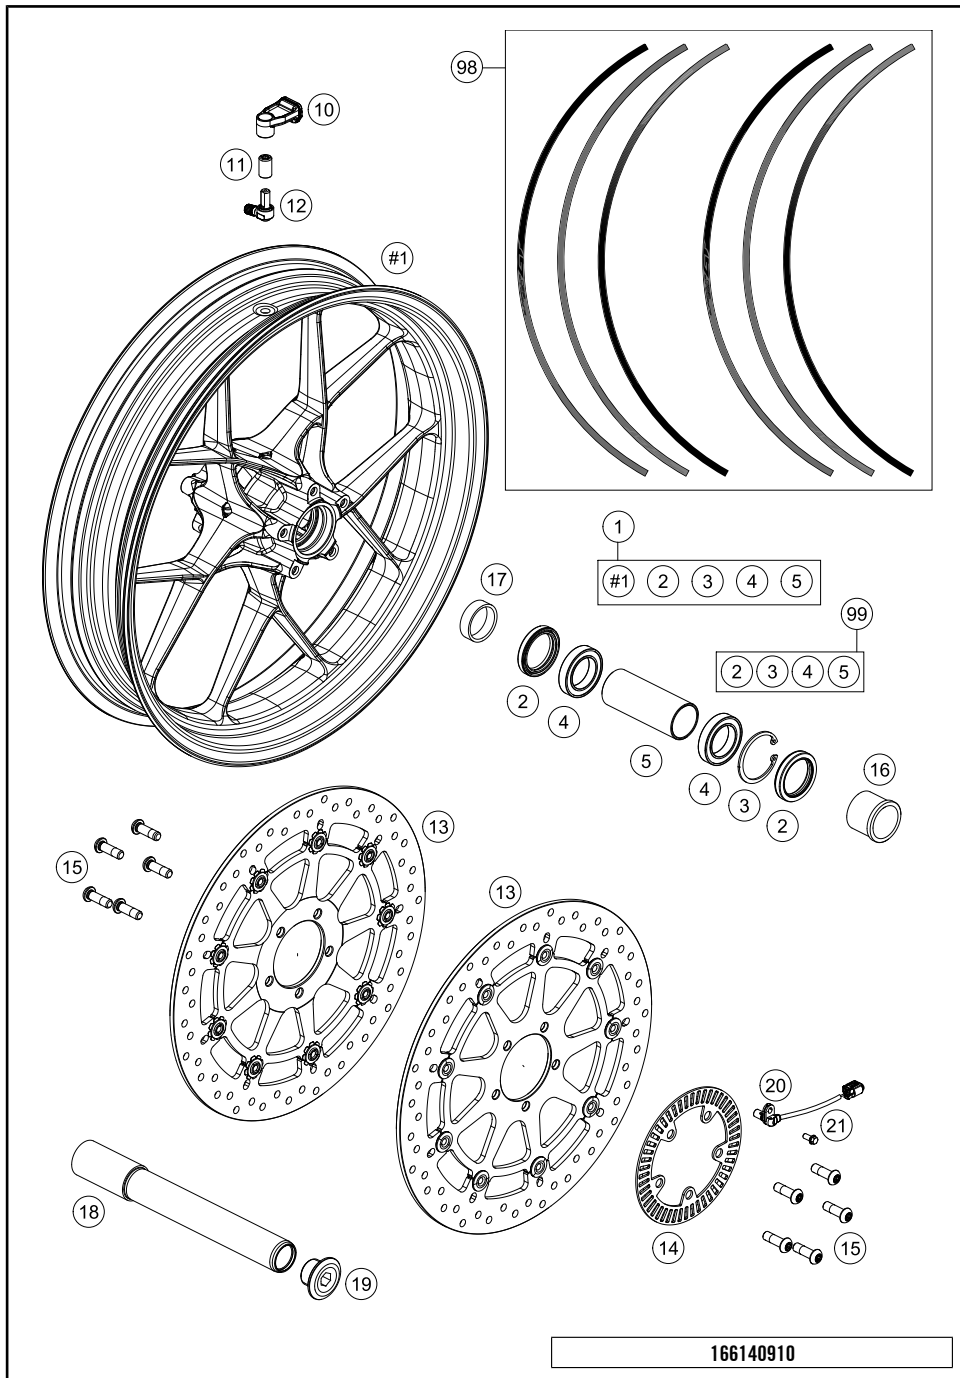

FRONT WHEEL

1290 Super Duke R, black 2018

POS	PARTNUMBER	PARTNAME	PIECE
1	6130900114430	FRONT WHEEL 3,5X17" BLACK	1
2	0760354771	SHAFT SEAL RING 35X47X7 TC	2
3	0472047175	CIRCLIP DIN0472-47X1,75	1
4	0625069068	GR.BALL BEAR.6906 DDU2CG23S6NM	2
5	61009011000	BEARING SPACER TUBE FRONT 05	1
10	61412033000	TIRE PRESSURE SENSOR SMALL	1
11	61412033050	NUT F. TYRE-PRESSURE SENSOR SM	1
12	61412033060	VALVE 8,5MM 90° F. TPMS SMALL	1
13	6130906000033	BRAKE DISK D=320/5	2
14	76042020000	SENSORGEAR FRONT	1
15	76009062000	SPECIAL SCREW M8X25 SS TX40	10
16	61009012000	SPACER BUSH. FR. WHEEL L/S 05	1
17	60009013000	SPACER BUSH. FR. WHEEL R/S 03	1
18	61009081000	WHEEL SPINDEL FRONT 05	1
19	61009082000	AH SCREW M25X1,5 WS=12 05	1
20	76042125000	ABS-SENSOR	1
21	59009062013	SPECIAL SCREW M6X13 WS=8 10.9	1
98	61609098000	Sticker set for rims SD R 17	1
99	61009015000	FRONT WHEEL REP. KIT	x

166140910

49398

* NEW PART X ON DEMAND