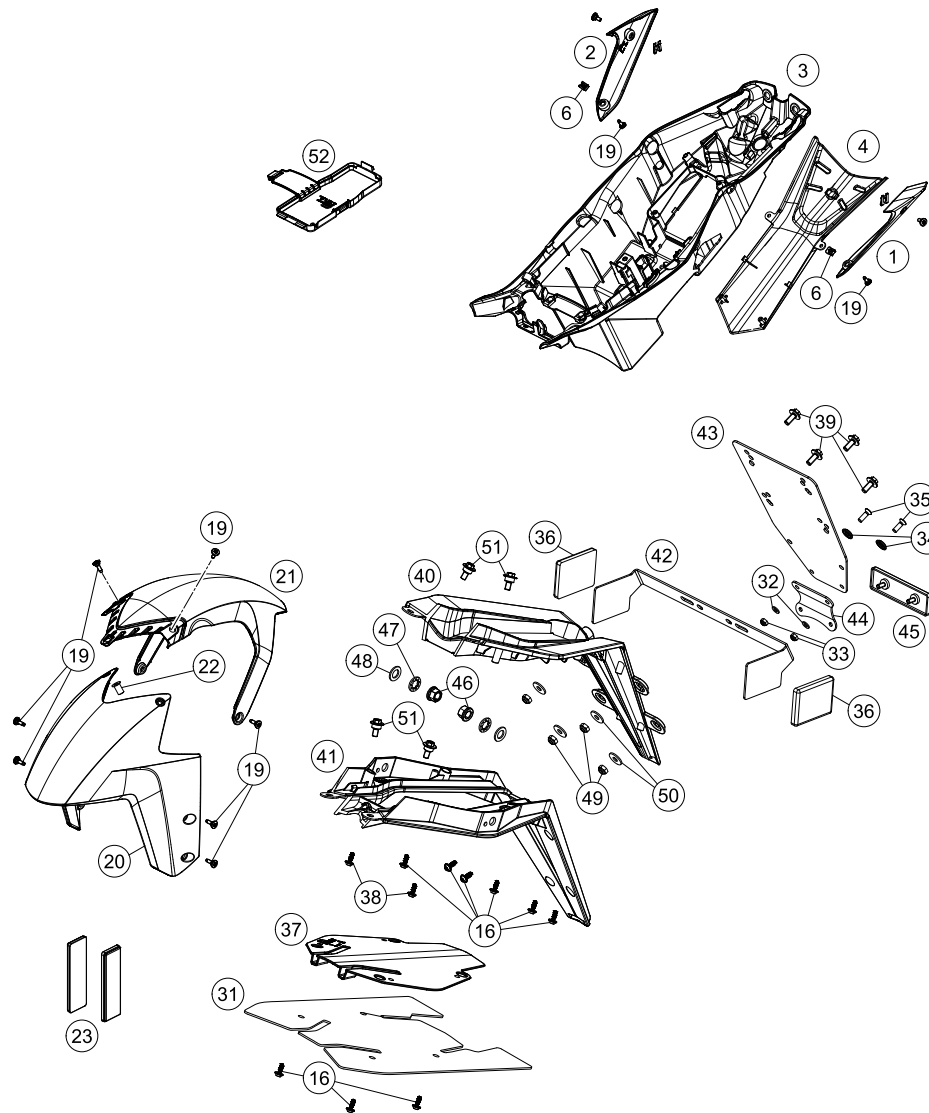

POS	PARTNUMBER	PARTNAME	PIECE
1	61608041000CBA	Side fairing WITH DECAL	1
2	61608042000CBA	Side fairing WITH DECAL	1
3	61608018000	Tail end lower part	1
4	6130804000033	REAR FAIRING LOWER PART BLACK	1
6	69008021080	clip nut M5	8
16	0081050121	EJOT PT screw K50x12	x
19	69008021060	special screw M5x17	12
20	61308010000CB	Fender	1
21	6130801100033	REAR FENDER BLACK	1
22	60008008050	blind plug nut M5 WN16A	2
23	60012080100	SIDE REFLECTOR YELLOW "CEV"	2
31	61308123010	SPLASH PROTECTION AUSTRALIA ONLY FOR AU	1
32	0125050003	WASHER DIN0125-A 5,3	2
33	0985050003	SELF LOCKING NUT DIN0985-M 5	2
34	40006006000	WASHER 6MM	2
35	0966050163	OVAL HEAD SCREW DIN0966-M 5X16	2
36	16512180100	SIDE REFLECTOR RED REAR ONLY FOR US	2
37	61308023010	SPLASH PROTECTION	1
38	0081050181	SCREW FOR PLASTIC K50X18 T20	2
39	0024060156	HH collar screw M6x15 TX30	4
40	61308022000	NUMBER PLATE CARRIER UPP. PART	1
41	61308023000	NUMBER PLATE CARRIER LOW. PART	1
42	62512081100	BRACKET SIDE REFLECTOR ONLY FOR US	1
43	60012081200	license plate mouning plate	1
44	58412080050	BRACKET FOR REFLECTOR	1
45	58412080400	Rear reflector red	1
46	58414030000	HH COLLAR NUT M10X1,25 WS=13	2
47	0797100003	LOCK WASHER DIN6797-J10,5 ZI	2
48	0433100003	WASHER 18x10,5x1,6	2
49	0985060003	SELF LOCK. NUT DIN0985-M 6	4
50	0021060003	WASHER DIN9021-A 6,4	4

176160810

49387

* NEW PART

X ON DEMAND