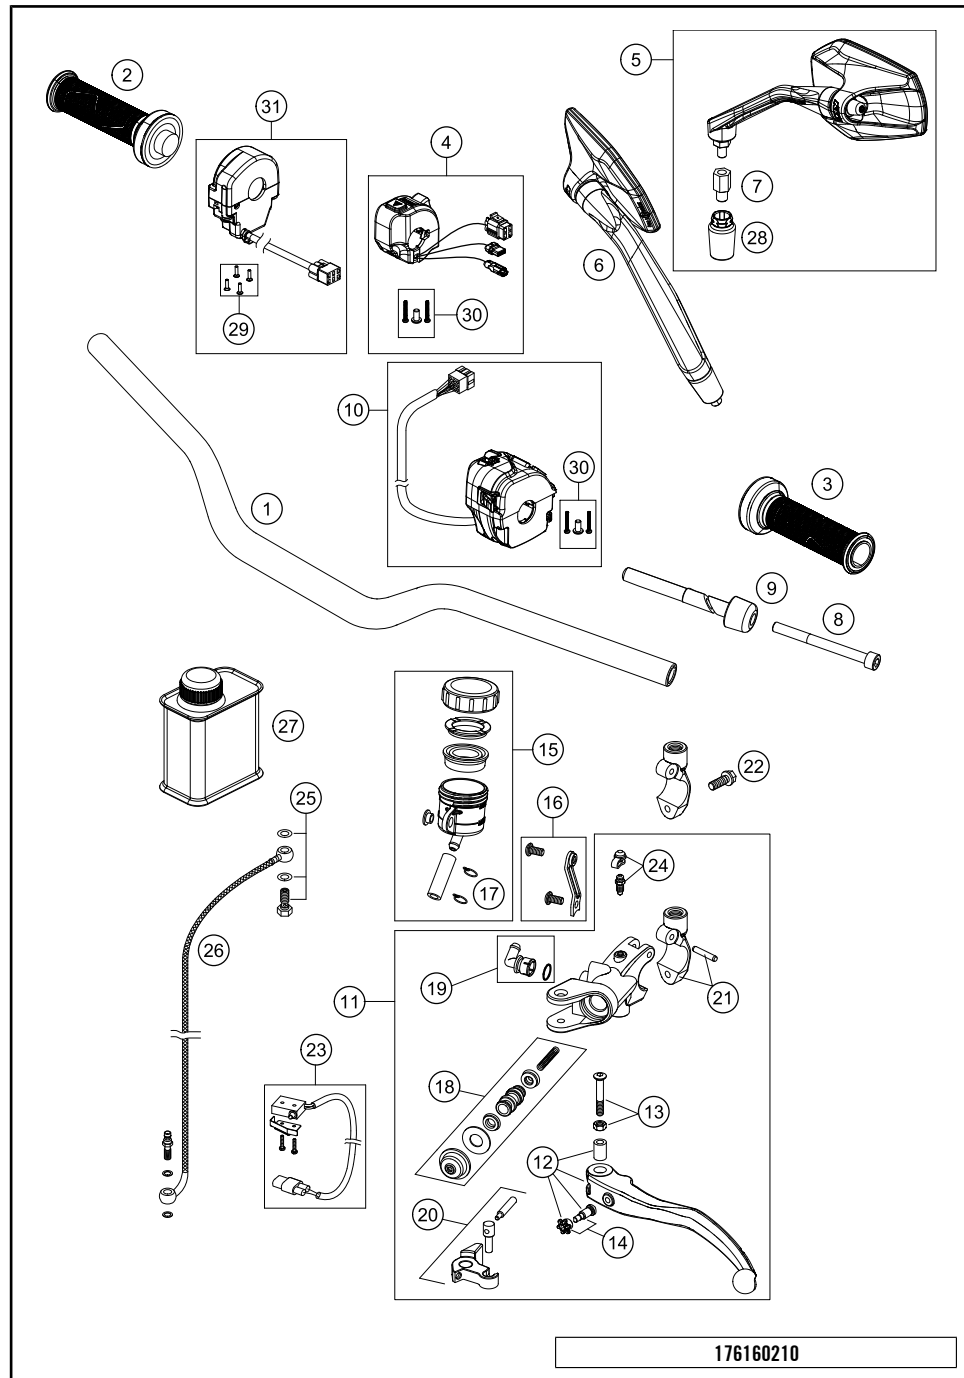

# HANDLEBAR, CONTROLS

1290 Super Duke R, black 2018

POS	PARTNUMBER	PARTNAME	PIECE
1	6160200100030	Handlebar Dk=28,5mm	1
2	60702012000	Grip tube (no heating)	1
3	60702039000	Fixed grip (no heating)	1
4	61411174000	Start-emergency off switch	1
5	61312040200	MIRROR LEFT CPL.	1
6	61312041200	MIRROR RIGHT CPL.	1
7	61312040050	ADAPTOR FOR MIRROR	2
8	0912060653	SHCS DIN 912 M6x65	2
9	61002004000	handlebar weight	2
10	61411170000	Combination switch left	1
11	6130203014430	MASTER CYLINDER CPL.	1
12	6130203100030	CLUTCH LEVER CPL.	1
13	50302038200	LEVER SCREW SHORT CPL. 09	1
14	61002043000	ADJUSTING SCREW CPL.	1
15	61002055144	RESERVOIR CPL.	1
16	61302055050	RETAINING PLATE RESERVOIR	1
17	58007117000	YDNAC-CLAMP 10107 10MM	2
18	59413008000	REP. SET PISTON D=12MM 2007	1
19	61002051144	ANGLE PIECE CPL. (DOT)	1
20	61002056000	ROCKER CPL. 05	1
21	6130204400030	CLAMP MIRROR W. TENSION PIN	1
22	0025060126	HH collar screw M6x12 TX30	1
23	83111049000	CLUTCH SWITCH ATV	1
24	61002054000	BLEEDER SCREW WITH CAP	1
25	59032062000	HOLLOW SCREW + COPPER GASKET	1
26	61032063100	CLUTCH PIPE	1
27	00062030000	BRAKE FLUID DOT5.1 0,25L	1
28	61312040030	RUBBER SLEEVE	2
29	76011073110	SCREW SET START-STOP SWITCH	1
30	61411174010	Screw set start-stop switch	1
31	60711012000	Ride-by-wire without throttle tube	1