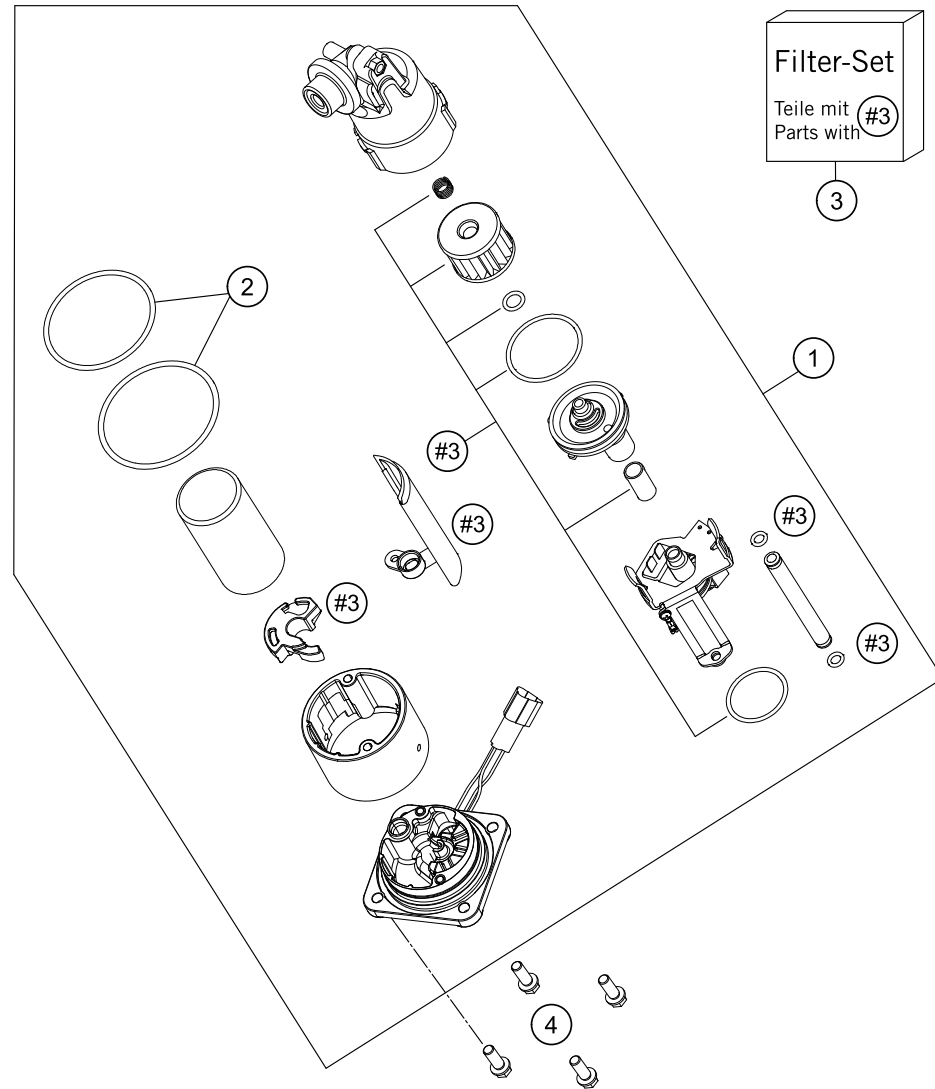

FUEL PUMP

1290 Super Duke R, black 2018

146130730

POS	PARTNUMBER	PARTNAME	PIECE
1	60307088000	FUEL PUMP	1
2	61007089000	O-RING SET FOR FUEL PUMP 05	1
3	61007090100	FILTER-SET FUEL PUMP	1
4	0025060166	HH collar screw M6x16 TX30	4

14610

* NEW PART

X ON DEMAND