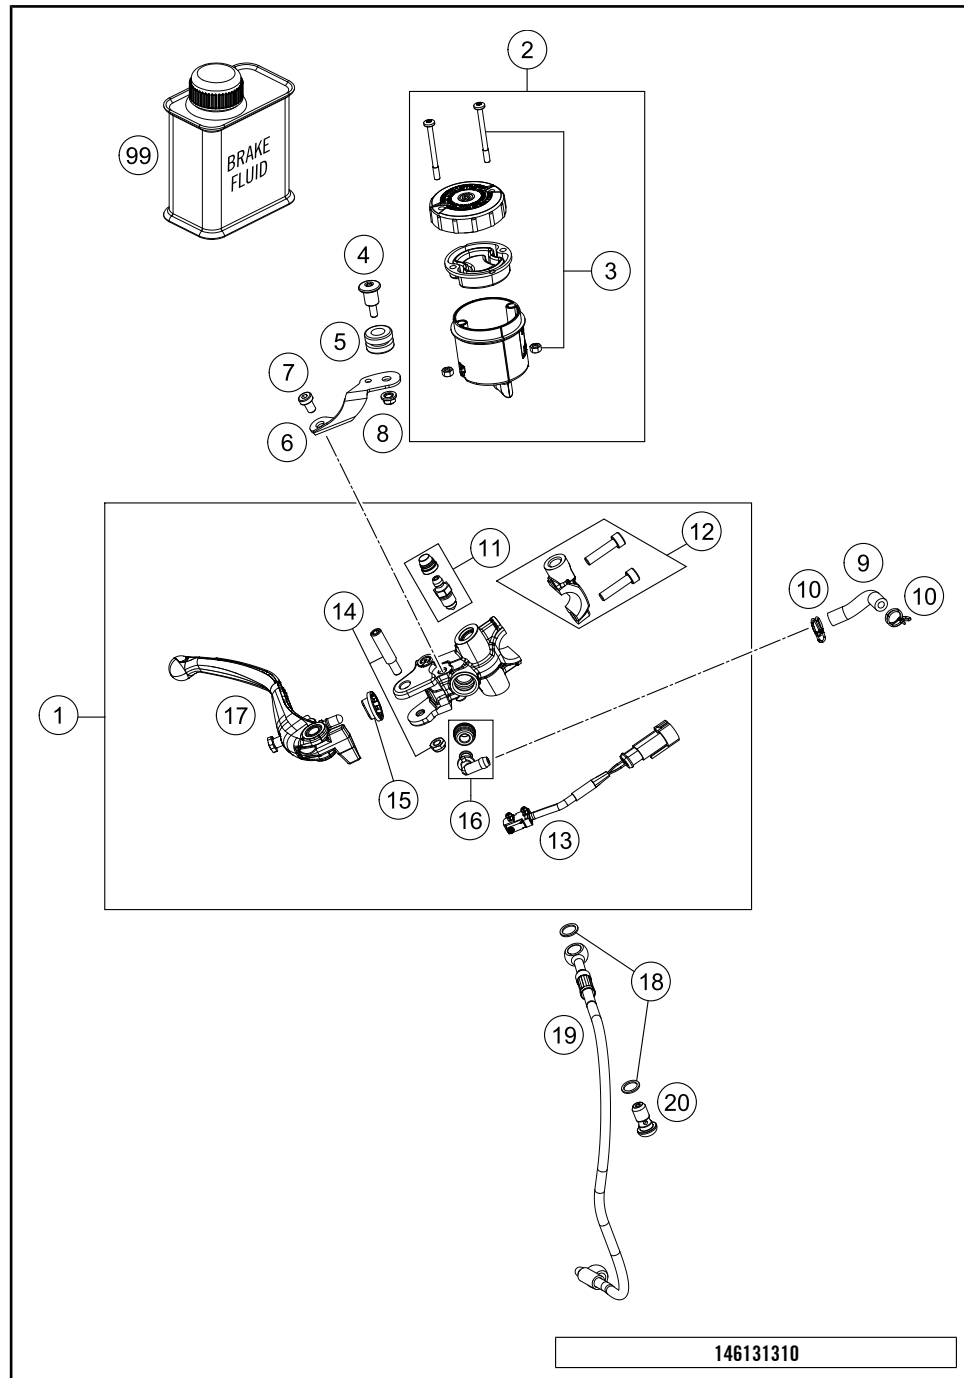

FRONT BRAKE CONTROL

1290 Super Duke R, black 2018

POS	PARTNUMBER	PARTNAME	PIECE
1	6131300110030	Hand brake cylinder PR16/19	1
2	61313029000	BRAKE FLUID RESERV. BLACK CPL.	1
3	61013009203	SCREW + NUT F. RESERVOIR	1
4	61013013050	SCREW RET.PANEL-RESERVOIR	1
5	61013013000	RUBBER BUSH 05	1
6	6101300900130	SUPPORT BRAKE FLUID RES. FRONT	1
7	61013021000	SCREW RET.PANEL-BRAKE CYLINDER	1
8	61013009004	NUT FOR RESERVOIR	1
9	58007016101	HOSE FOR RESERVOIR 6X1,5	1
10	58007017000	YDNAC CLAMP 10101 (10,4MM)	2
11	60513020000	Bleeder screw with cap	1
12	76013005100	CLAMP CPL. 16	1
13	61311050000	BRAKE LIGHT SWITCH FRONT	1
14	61013006000	LEVER SCREW CPL. 05	1
15	61013008000	RUBBER CUP 05	1
16	54513155000	ANGLE PIECE	1
17	6101300204430	HAND BRAKE LEVER CPL. BLACK	1
18	0603100141	sealing ring DIN 7603 10x14x1	2
19	61342001000	BRAKE HOSE HAND BRAKE CYLINDER	1
20	62113020100	banjo bolt M10x1x19.5	1
99	00062030000	BRAKE FLUID DOT5.1 0,25L	1

146131310

18907

* NEW PART X ON DEMAND