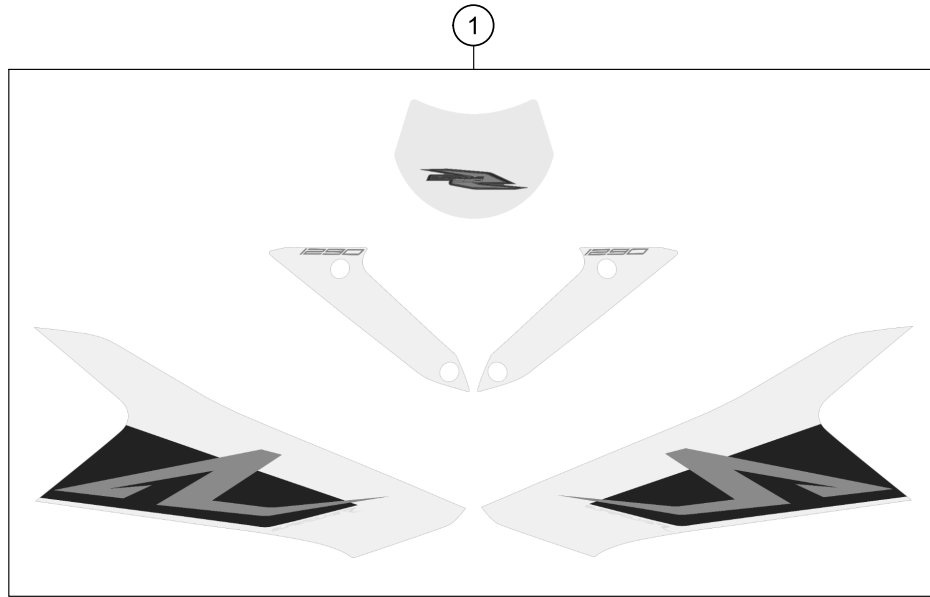

DECAL

1290 Super Duke R, black 2018

POS	PARTNUMBER	PARTNAME	PIECE
1	61608099000	Decal Set 1290 Supderduke black	1
2	61608098000	Decal 3D "KTM" 17	1

176160830

49391

* NEW PART

X ON DEMAND