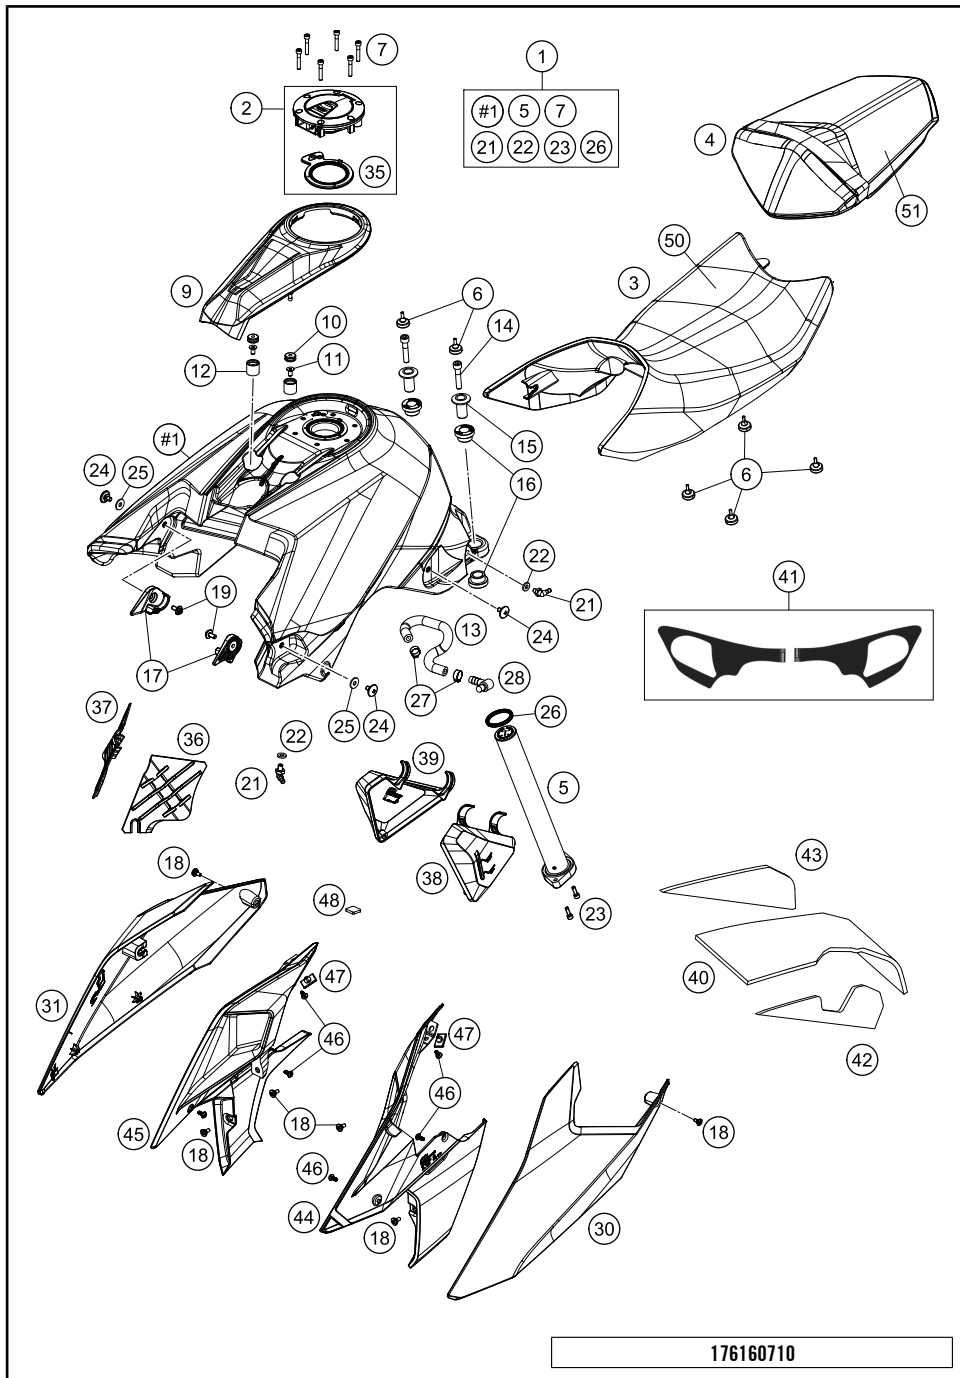

POS	PARTNUMBER	PARTNAME	PIECE
45	61608026000	interior finishing right	1
46	0081050121	EJOT PT screw K50x12	6
47	77307040041	Isolation pad	2
48	61408015030	METAMOLL F. TAIL LIGHT COVER	2
50	61307040050	SEAT COVER	1
51	61307047050	SEAT COVER	1

176160710   49396   * NEW PART   X ON DEMAND