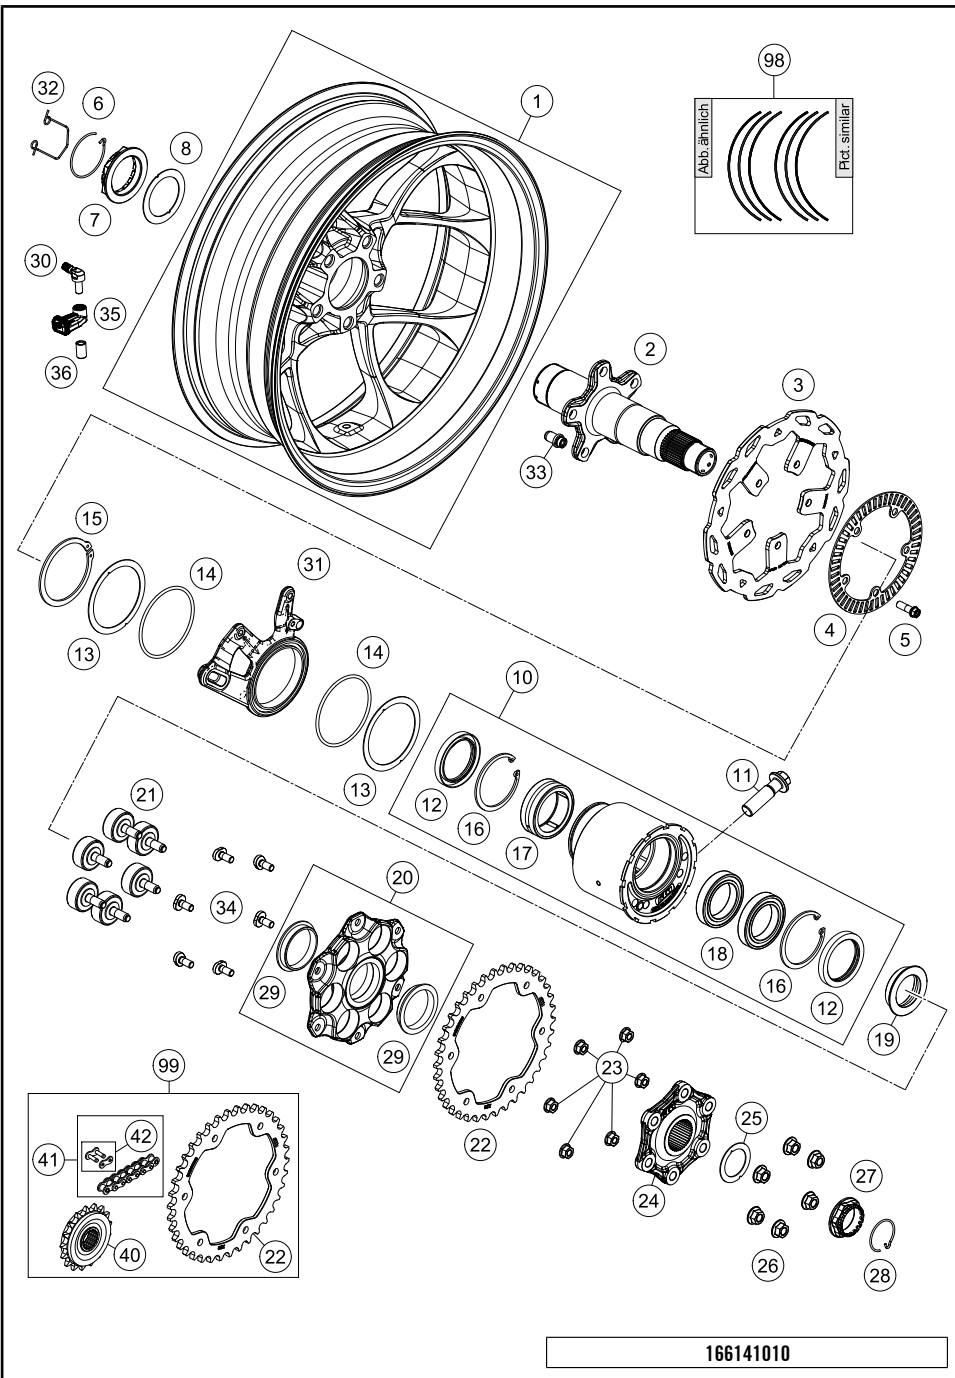

REAR WHEEL

1290 Super Duke R, black 2018

POS	PARTNUMBER	PARTNAME	PIECE
1	6141010100030	REAR WHEEL 6X17"	1
2	61310385100	Rear wheel axle	1
3	76010160000	BRAKE DISC 240MM	1
4	76042121000	SENSOR GEAR REAR	1
5	0025080256S	HH COLLAR SCREW M8X25 TX40	5
6	61310187000	SAFETY WIRE R/S	1
7	61310186100	AXLE NUT M50X1.5	1
8	61310016000	WASHER 69X1	1
10	61310010044	CLUTCH HUB HOUSING CPL.	1
11	61310021000	HH COLLAR SCREW M16X1,5X55	1
12	0760526880	SHAFT SEAL RING 52X68X8	2
13	61310019000	WASHER 94X1	2
14	0770840035	O-RING 84,00X3,5 NBR70	2
15	0471078250	CIRCLIP DIN471-78X2,5	1
16	0472068250	CIRCLIP DIN472-68X2,5	2
17	0617456822	NEEDLE BEARING RNA4909-2RSR-XL	1
18	0625061909	DEEP GROOVE BALL BEARING 61909	2
19	61310014000	SPACER RING	1
20	6131005404433S	SPROCKET SUPPORT CPL.	1
21	61310059000	JAR DAMPER	6
22	61310151038	SPROCKET STEEL DUKE 1290 Z38	1
23	54310086200	SELF LOCKING NUT M8 10.9	6
24	6131005000033S	JAR DAMPER CARRIER	1
25	76010116000	SHIM 50X1	1
26	06923100003	HEX. NUT DIN 6923 M10X1,25-10	6
27	61310086000	AXLE NUT M35X1.5	1
28	76010187000	SAFETY WIRE L/S	1
29	76010052000	IGUS BEARING D=50	2
30	61412033060	VALVE 8,5MM 90° F. TPMS SMALL	1
31	6131307500033S	BRAKE CALIPER ADAPTER BLACK	1
32	61310010011	SAFE ARMING WIRE	1
33	61310113000	DOWEL PIN M8	5
34	61310052000	SPROCKET SCREW	6
35	61412033000	TIRE PRESSURE SENSOR SMALL	1
36	61412033050	NUT F. TYRE-PRESSURE SENSOR SM	1
40	60033129017	CHAIN SPROCKET 17-T DAMPED 03	1
41	61310165118	CHAIN DID525 VAZ & MASTER LINK	1
42	61310066000	MASTER LINK FOR CHAIN DID VAZ	1

166141010

49382

* NEW PART X ON DEMAND