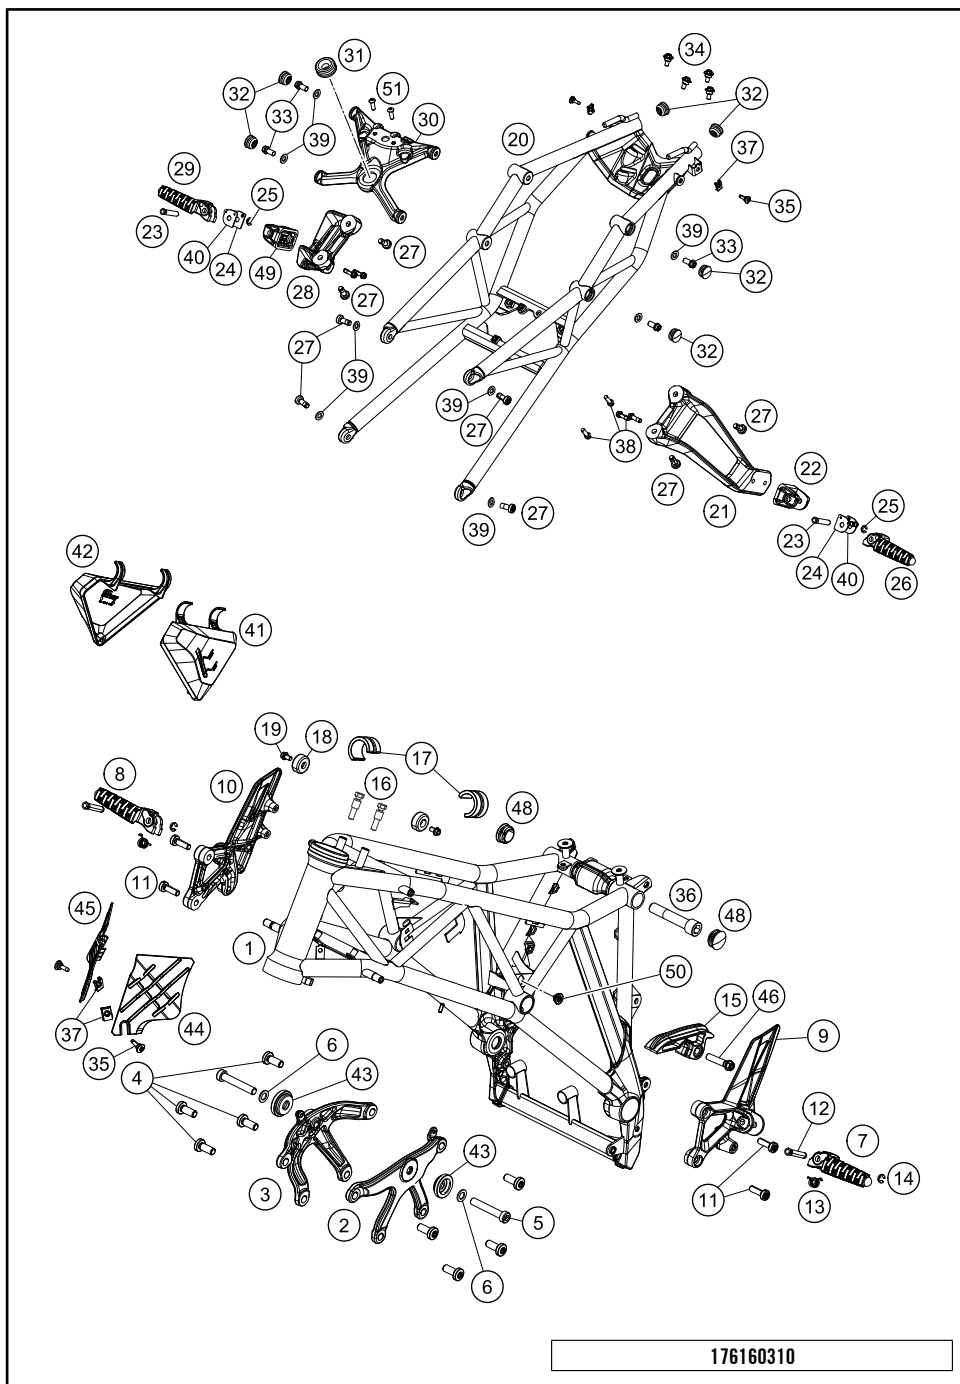

POS	PARTNUMBER	PARTNAME	PIECE
1	6160300110030	Frame 616 QA black	1
2	6030300500033S	ENGINE SUPPORTL/S BLACK	1
3	6030300600033S	ENGINE SUPPORT R/S BLACK	1
4	0035100249	SHCS M10x24 TX45	8
5	0035100609S	AH-COLLAR SCREW M10X60 ISA45	2
6	0433100003	WASHER 18x10,5x1,6	2
7	6900314000033S	FOOTREST FRONT L/S 13	1
8	6900314100033S	FOOTREST FRONT R/S 13	1
9	6130313800033S	FOOTREST PLATE FR. L/S	1
10	6130303910033S	FOOTREST SUPPORT FRONT R/S BL.	1
11	0035080256	AH-COLLAR SCREW M8X25 ISA45	4
12	60003044100	footrest bolt, rear	2
13	61003042000	SPRING FOOTREST FRONT 05	2
14	0799060003	retaining washer DIN 6799 - 6	2
15	61304076000	CHAIN SLIDING BLOCK-FRAME	1
16	61611064000	Tamper-proof screw	2
17	61007014000	SPACER FUEL TANK 05	2
18	50307014000	TANK ROLLER 12X26X12 '98	2
19	0025060106	HH collar screw M6x10 TX30	2
20	6160300200033	subframe black	1
21	6130304800033S	FOOTREST SUPPORT REAR L/S BL.	1
22	6130304905033S	FOOTREST MOUNTING REAR BLACK	1
23	60003044100	footrest bolt, rear	2
24	60003052000	ENGAGE PANEL FOOTREST R/S 03	2
25	0799060003	retaining washer DIN 6799 - 6	2
26	6900305003333S	FOOTREST REAR L/S CPL.	1
27	0035080206S	SHCS M8x20 TX45	4
28	6130304900033S	FOOTREST SUPPORT REAR R/S BL.	1
29	6900305103333S	FOOTREST REAR R/S CPL.	1
30	6130300203033S	CROSS BRACE REAR BLACK	1
31	61303002040	RUBBER GROMMET	1
32	61303088000	PLUG SFL 22X0,8-3,0	6
33	0025080166	HH COLLAR SCREW M8X16 TX40	4
34	83008100015	SPECIAL SCREW M6X15X5,5	4
35	69008021060	special screw M5x17	4
36	60004017000	SCREW M14X1,5 L=73MM 03	1
37	69008021080	clip nut M5	4
38	0025080206	HH collar screw M8x20 TX40	6

176160310

49393

* NEW PART

X ON DEMAND