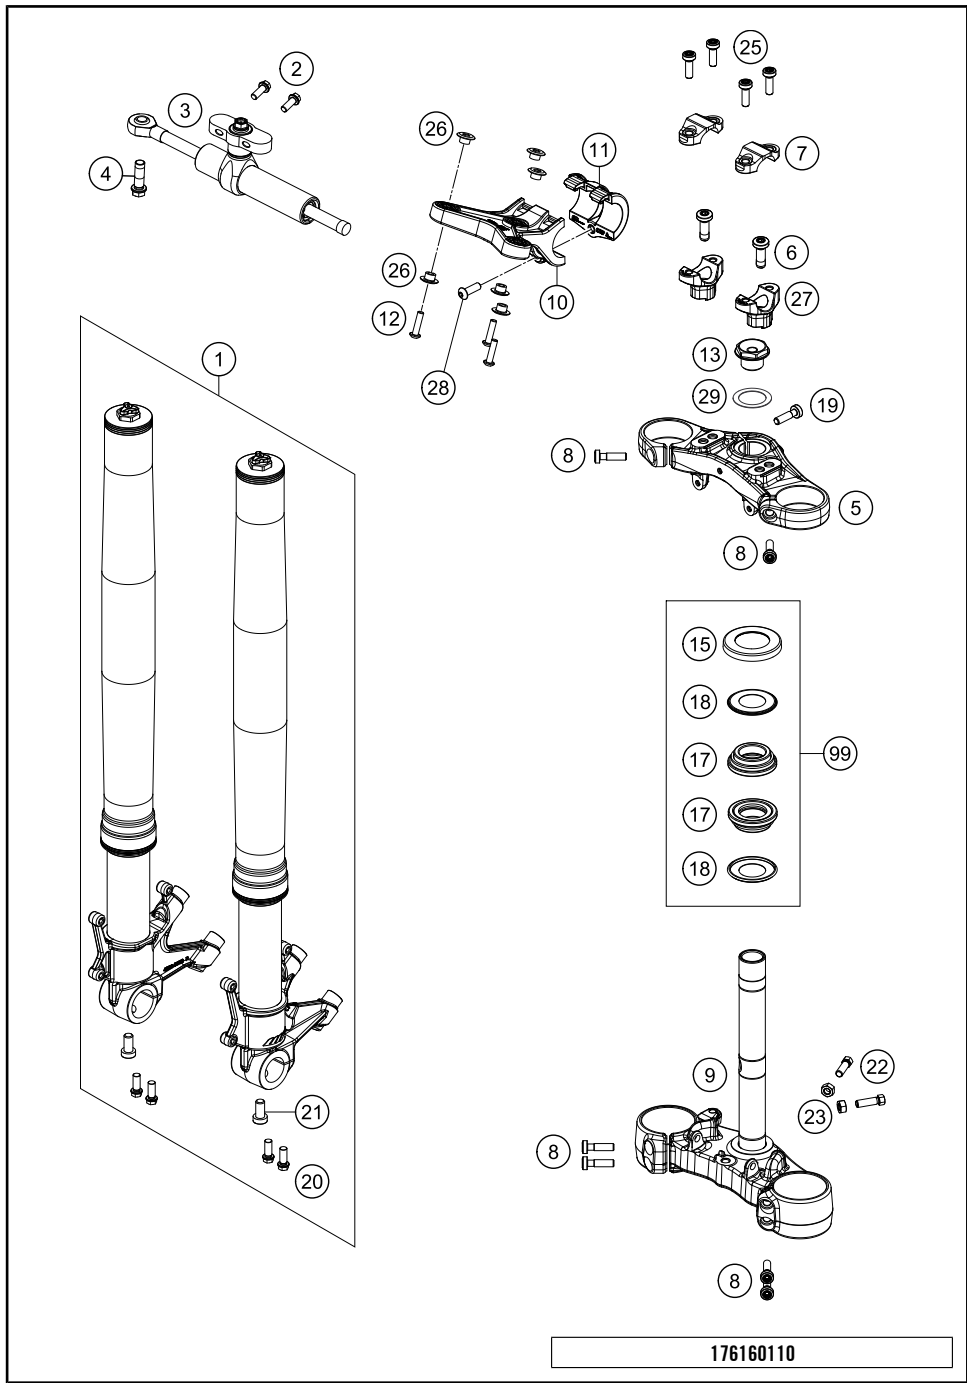

# FRONT FORK, TRIPLE CLAMP

1290 Super Duke R, black 2018

POS	PARTNUMBER	PARTNAME	PIECE
1	14188Q2201	Fork WP superduke 2017	1
2	0025060206S	HH collar screw M6x20 TX30	2
3	16181N52ES	STEERING DAMPER CPL. STROKE 75	1
4	0025080256S	HH COLLAR SCREW M8X25 TX40	1
5	6160113402933S	Triple clamp	1
6	0032100356S	AH-COLLAR SCREW M10X35 ISA45	2
7	6160103800030S	handle bar clamp arch	1
8	0035080306	SHCS M8x30 TX45	6
9	6160103202933S	Triple clamp	1
10	61601045100	Instrument holder front part	1
11	61601044000	Instrument holder rear part	1
12	0738050202	Lens head screw ISO 7380-M5X20A2	3
13	6900103600001	STEERING HEAD SCREW 09	1
15	69001086100	PROT. RING STEER. HEAD BEARING	1
17	69001081100	Ball cage steering head bearing	2
18	69001084100	Steering head gasket	2
19	0035080306S	AH-COLLAR SCREW M8X30 ISA45	1
20	0025080206	HH collar screw M8x20 TX40	4
21	00501020S1	AH SCREW M10X20 SET	2
22	59001037000	SPECIAL SCREW M8X26 WS=10	2
23	0934080003	HEXAGON NUT DIN0934-M 8	2
25	0035080256	AH-COLLAR SCREW M8X25 ISA45	4
26	60714069050	Bushing	3
27	6140103903733S	Handle bar support	2
28	0738060181	BHCS ISO 7380 M6X18	1
29	0988253505	thrust wash DIN0988-25x35x0,5	1
99	69001181010	Steering head rep. Kit	x

\* NEW PART X ON DEMAND

POS	PARTNUMBER	PARTNAME	PIECE
3	48601081S2	AXLE CLAMP W. INNER TUBE L/S	1
4	48601082S2	AXLE CLAMP W. INNER TUBE R/S	1
5	R14040	GASKET KIT CPL.	1
6	48601062S2	SCREW CAP M51X1.5 REB	1
7	48601062S3	SCREW CAP M51X1.5 COM	1
8	46810340	O-RING NBR 45X2	1
9	48600484	OUTER TUBE L=550MM D=54/60	2
10	R14028	GUIDING BUSH SET	2
11	48601009	GUIDING BUSH 48X52X12 R11	2
12	48601008	GUIDING BUSH 47X49X20 R11	2
13	R514	SPRING SPACER KIT	1
14	95010083	Spring D38 L250 10.0 N/mm Set	1
15	57430049S4	Cardridge cpl. right	1
16	57430048S4	Cardridge cpl. left	1
17	00501020S1	AH SCREW M10X20 SET	2
97	48601166S1	FORK OIL SAE4 5L	1
98	T511	SILICONE GREASE F. DUST STRI	1
99	R14041	REP. KIT 1290 SD 2014	1