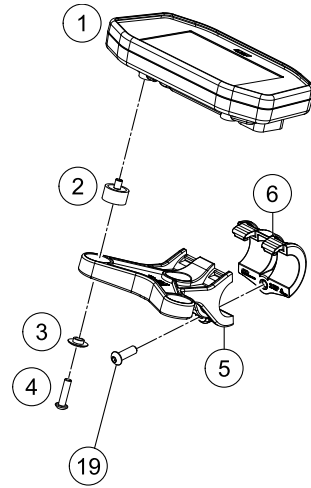

POS	PARTNUMBER	PARTNAME	PIECE
1	61614069000	Dashboard	1
2	61614069010	Absorber Speedometer	3
3	61614069020	Tachometer support bush	3
4	0738050082	Flat Head Screw ISO7380 M5x8 A2 TX25	3
5	61601045100	Instrument holder front part	1
6	61601044000	Instrument holder rear part	1
7	61611266044	Schlossgarnitur Race-on 433MHz	1
8	61611266000	Ignition lock Race-on 433MHz	1
10	61307050000	SEAT LOCK MECHANISM CPL.	1
11	61307055000	Support seat lock	1
12	60711267000	Race-on key 433 MHz	1
13	60711267010	Race on blank key 433MHz	x
14	60411067000	KTM ignition key	1
15	60411067010	Blank KTM ignition key	x
16	61307050020	LOCK CYLINDER SEAT LOCK	1
17	69007050050	NUT SEAT LOCK M22X1,5	1
19	0738060181	BHCS ISO 7380 M6X18	1

176161430

49388

* NEW PART

X ON DEMAND