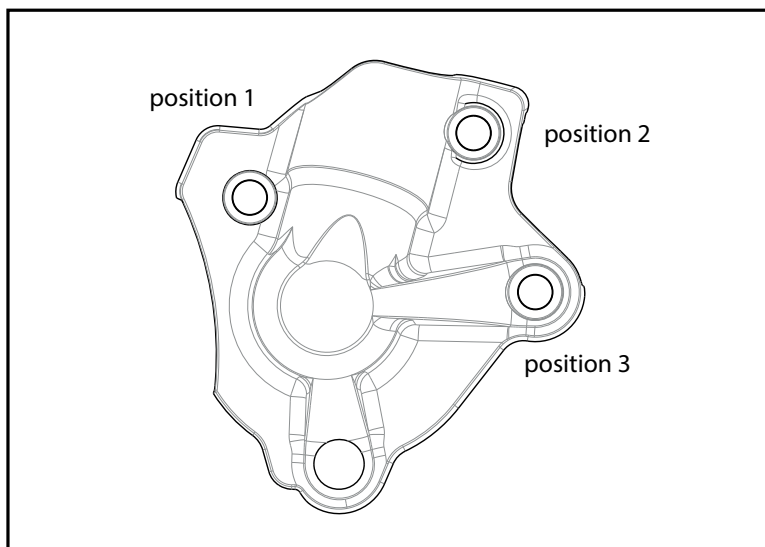

¡Muchas gracias!

Screw positions and lengths:

screw positions / screw lengths:	
	SX / EXC / Freeride
position 1	30mm
position 2	45mm
position 3	45mm