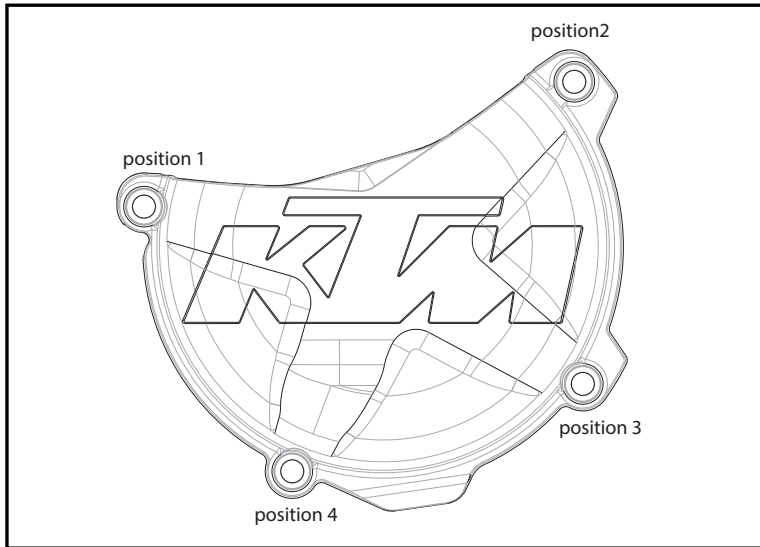

¡Muchas gracias!

Screw positions and lengths:

screw positions / screw lengths:		
	SX / EXC	Freeride
position 1	25mm	50mm
position 2	50mm	50mm
position 3	25mm	30mm
position 4	25mm	30mm